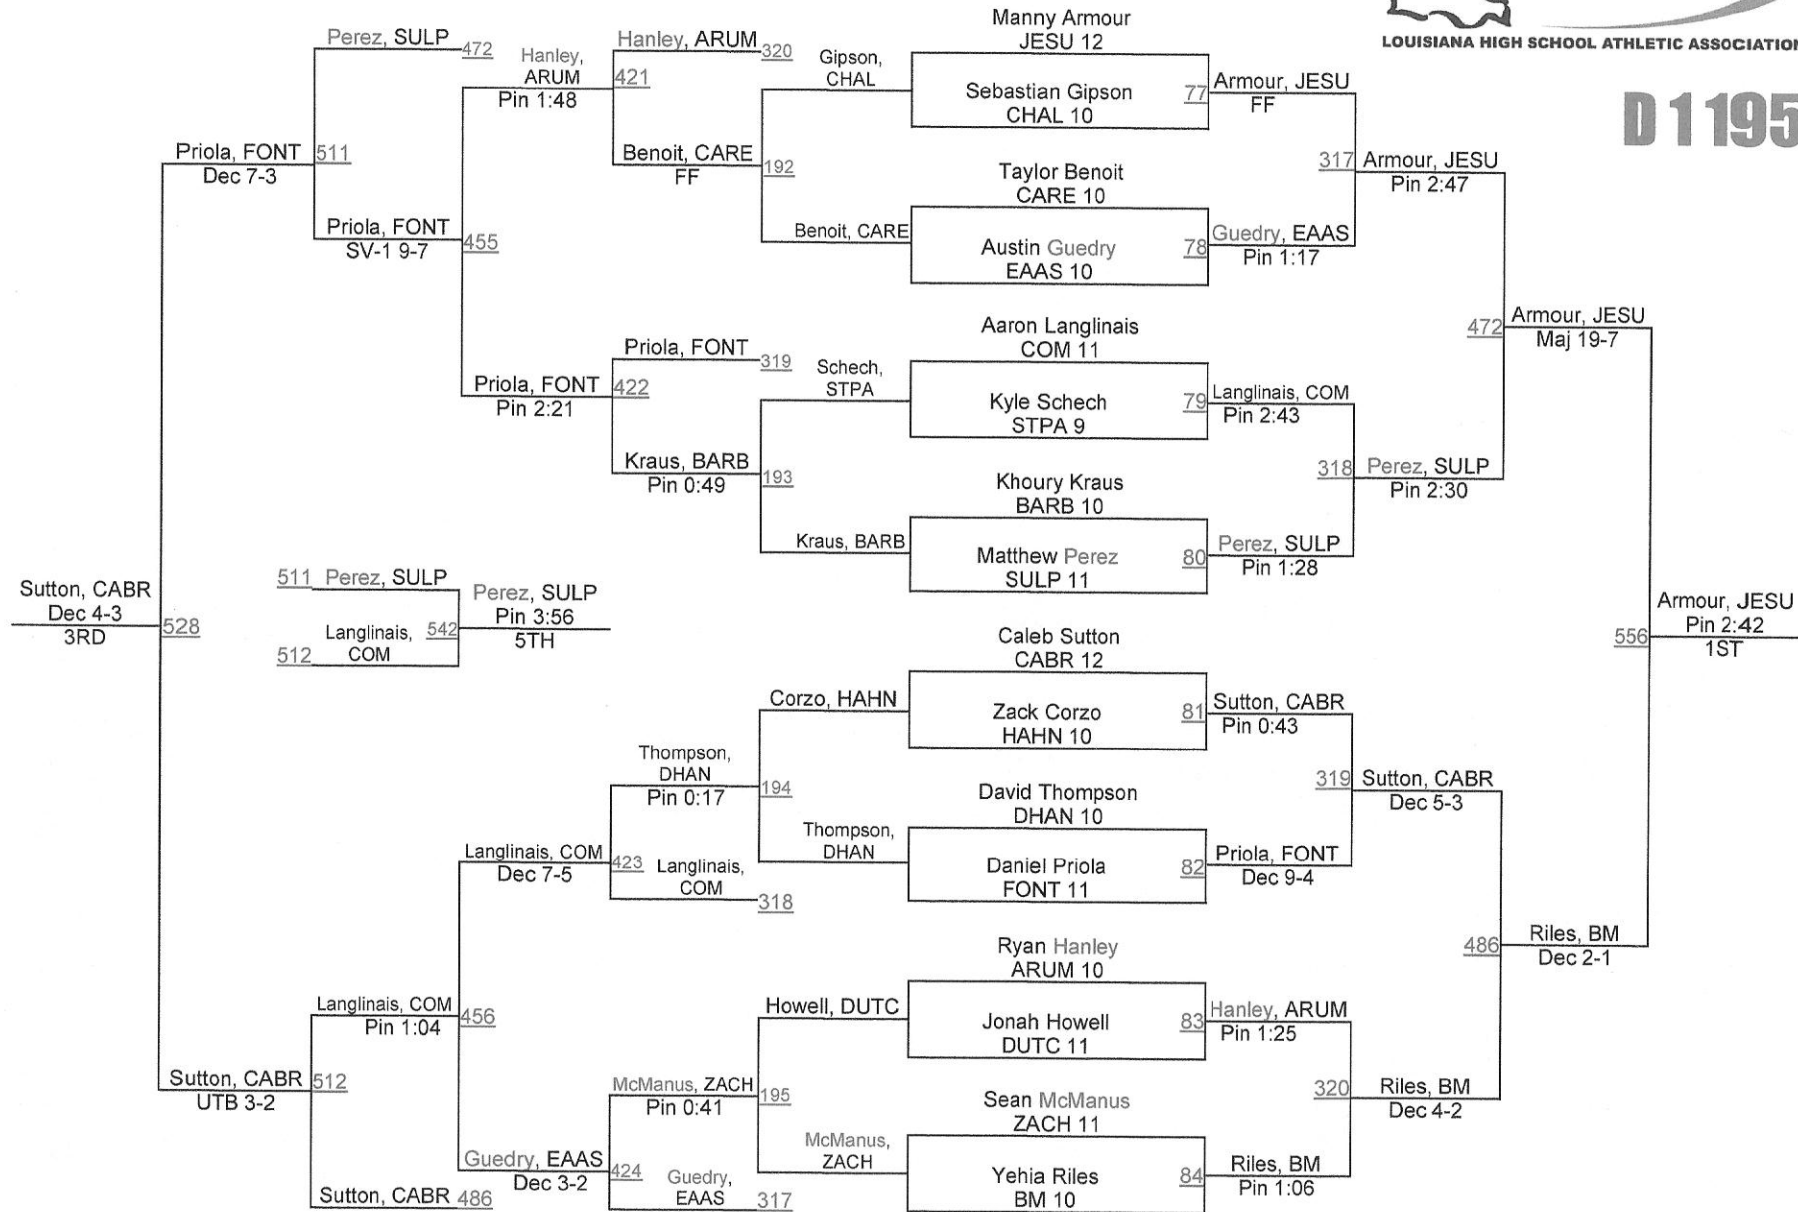

2013 LHSAA State Championships

D 1220

D 1220

2013 LHSAA State Championships

D 1285