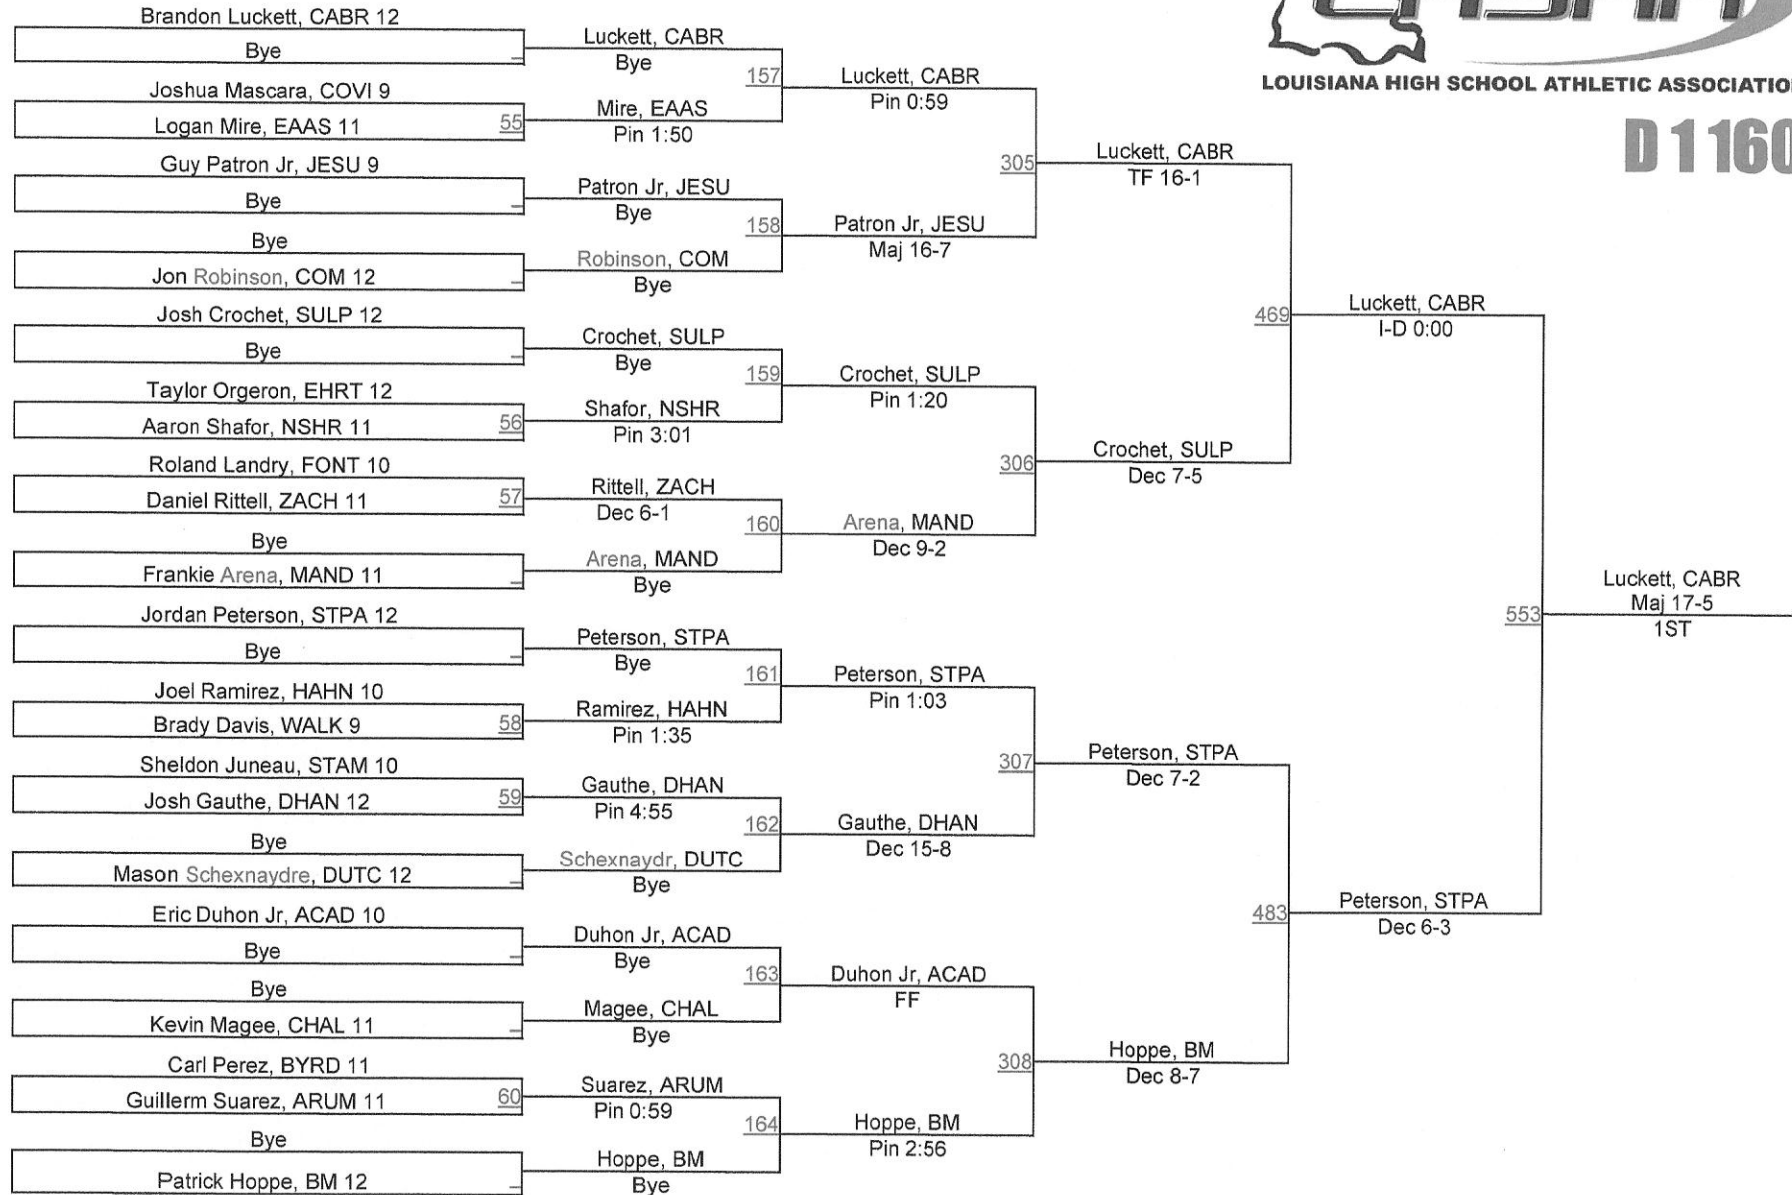

LOUISIANA HIGH SCHOOL ATHLETIC ASSOCIATION

D 1152

D 1152

2013 LHSAA State Championships

LOUISIANA HIGH SCHOOL ATHLETIC ASSOCIATION

D 1160

2013 LHSAA State Championships

LOUISIANA HIGH SCHOOL ATHLETIC ASSOCIATION