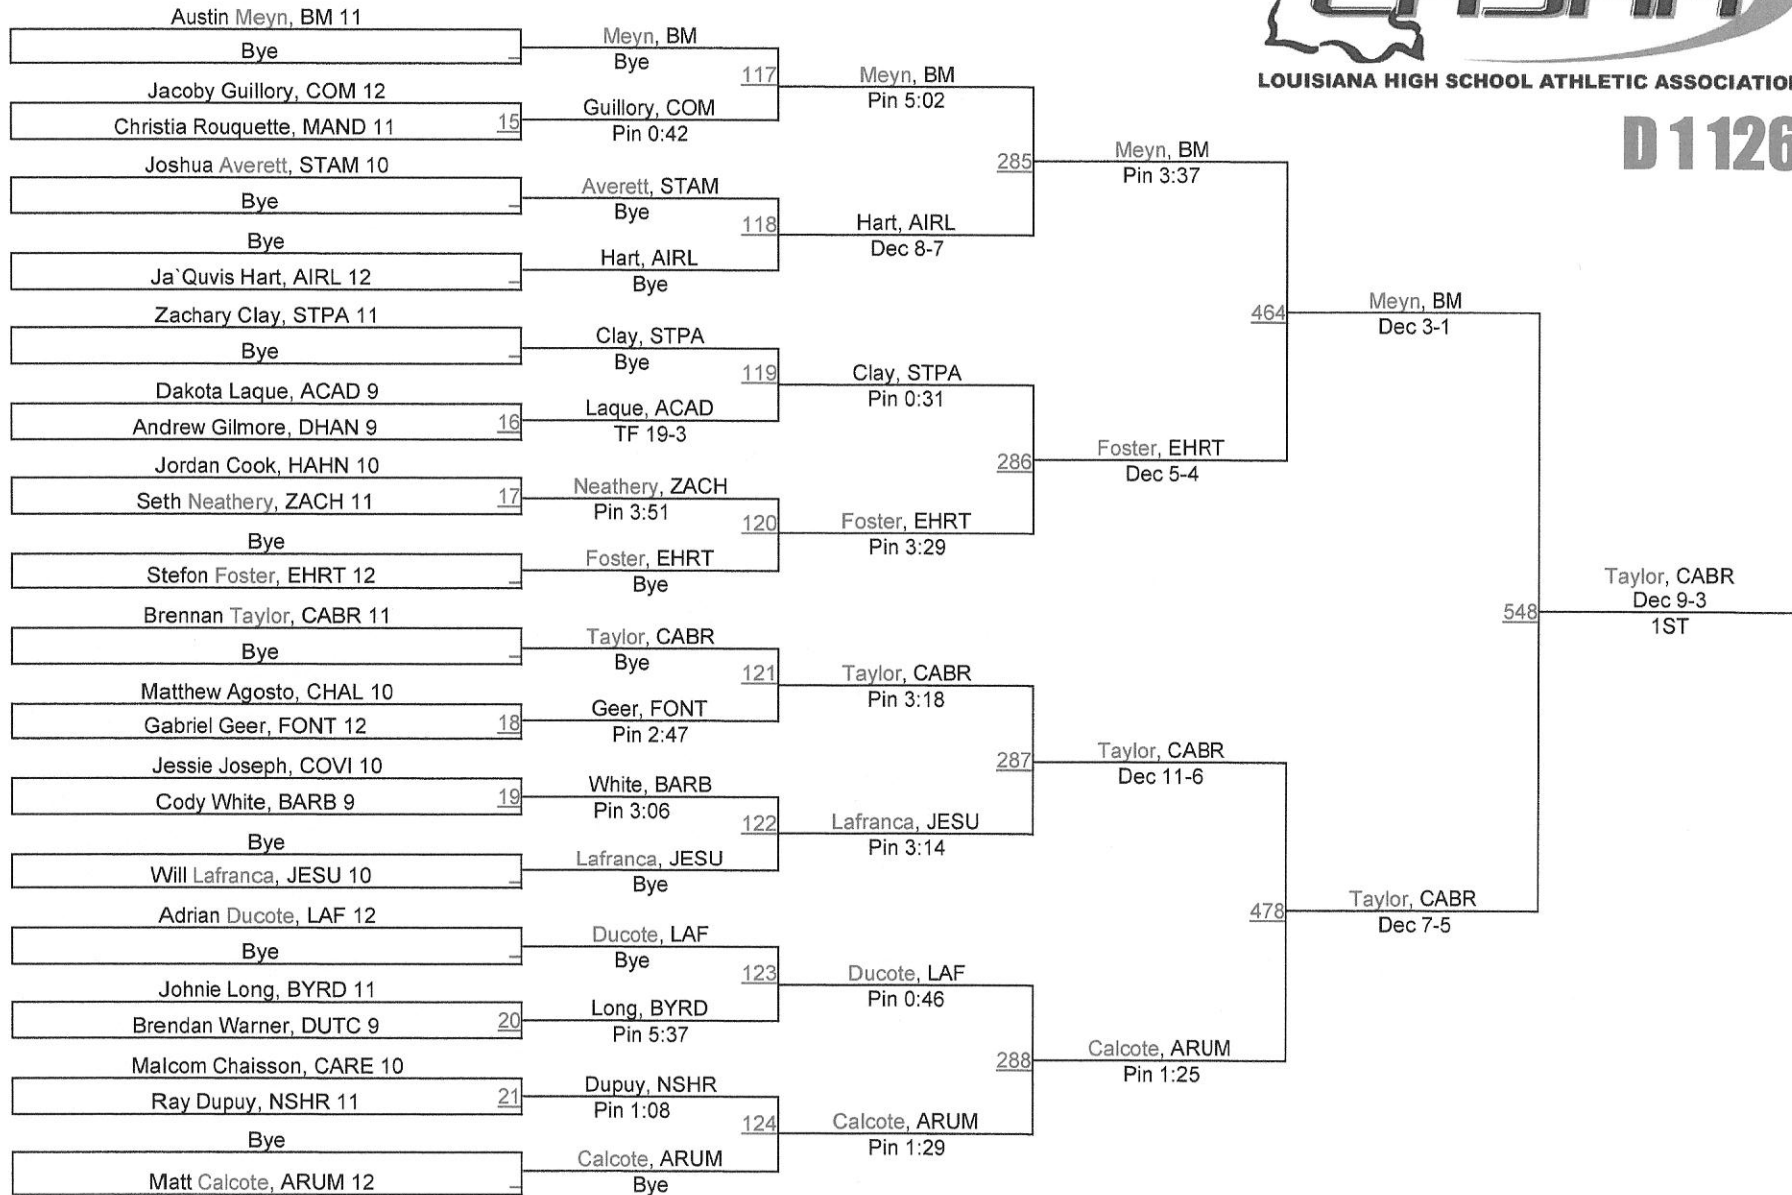

D 1120

D 1120

2013 LHSAA State Championships

D 1126

D 1126

2013 LHSAA State Championships

LOUISIANA HIGH SCHOOL ATHLETIC ASSOCIATION

D 1132