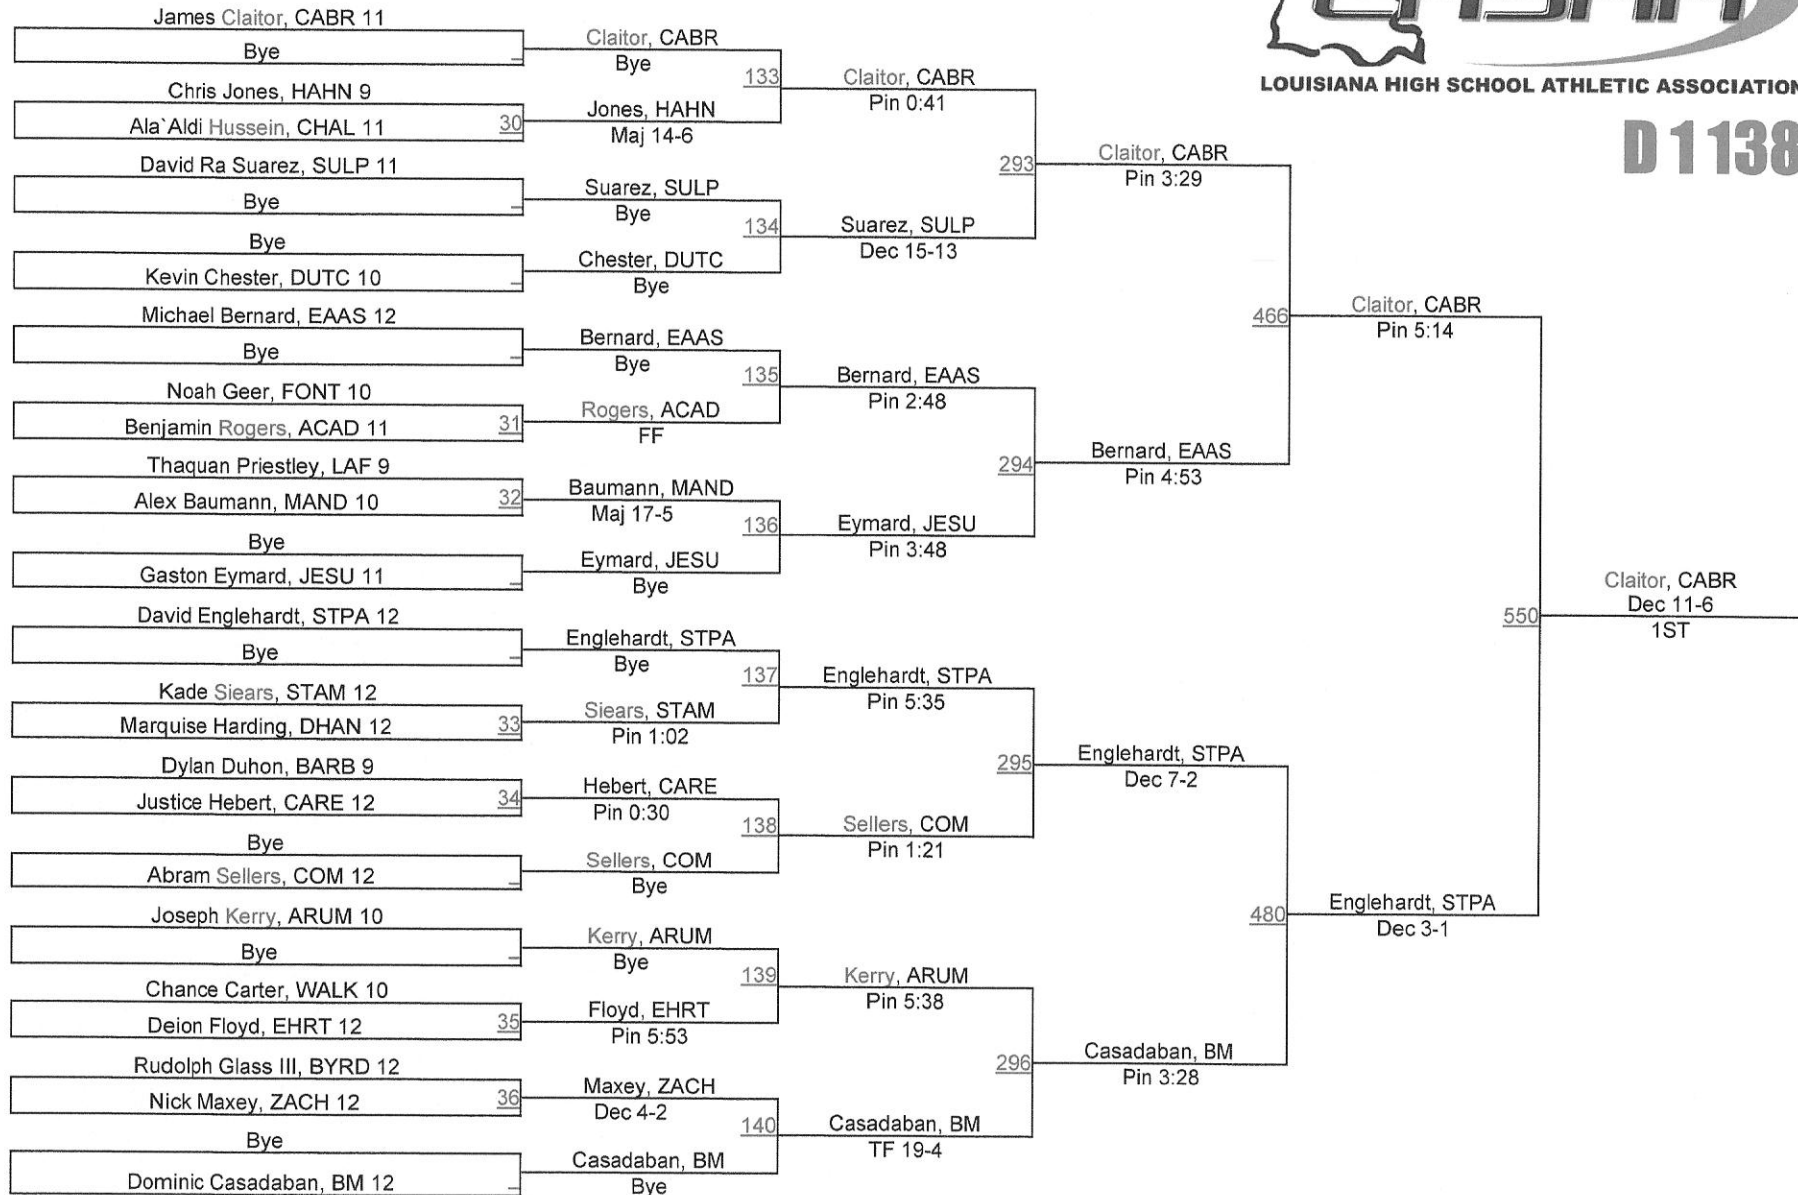

LOUISIANA HIGH SCHOOL ATHLETIC ASSOCIATION

D 1138