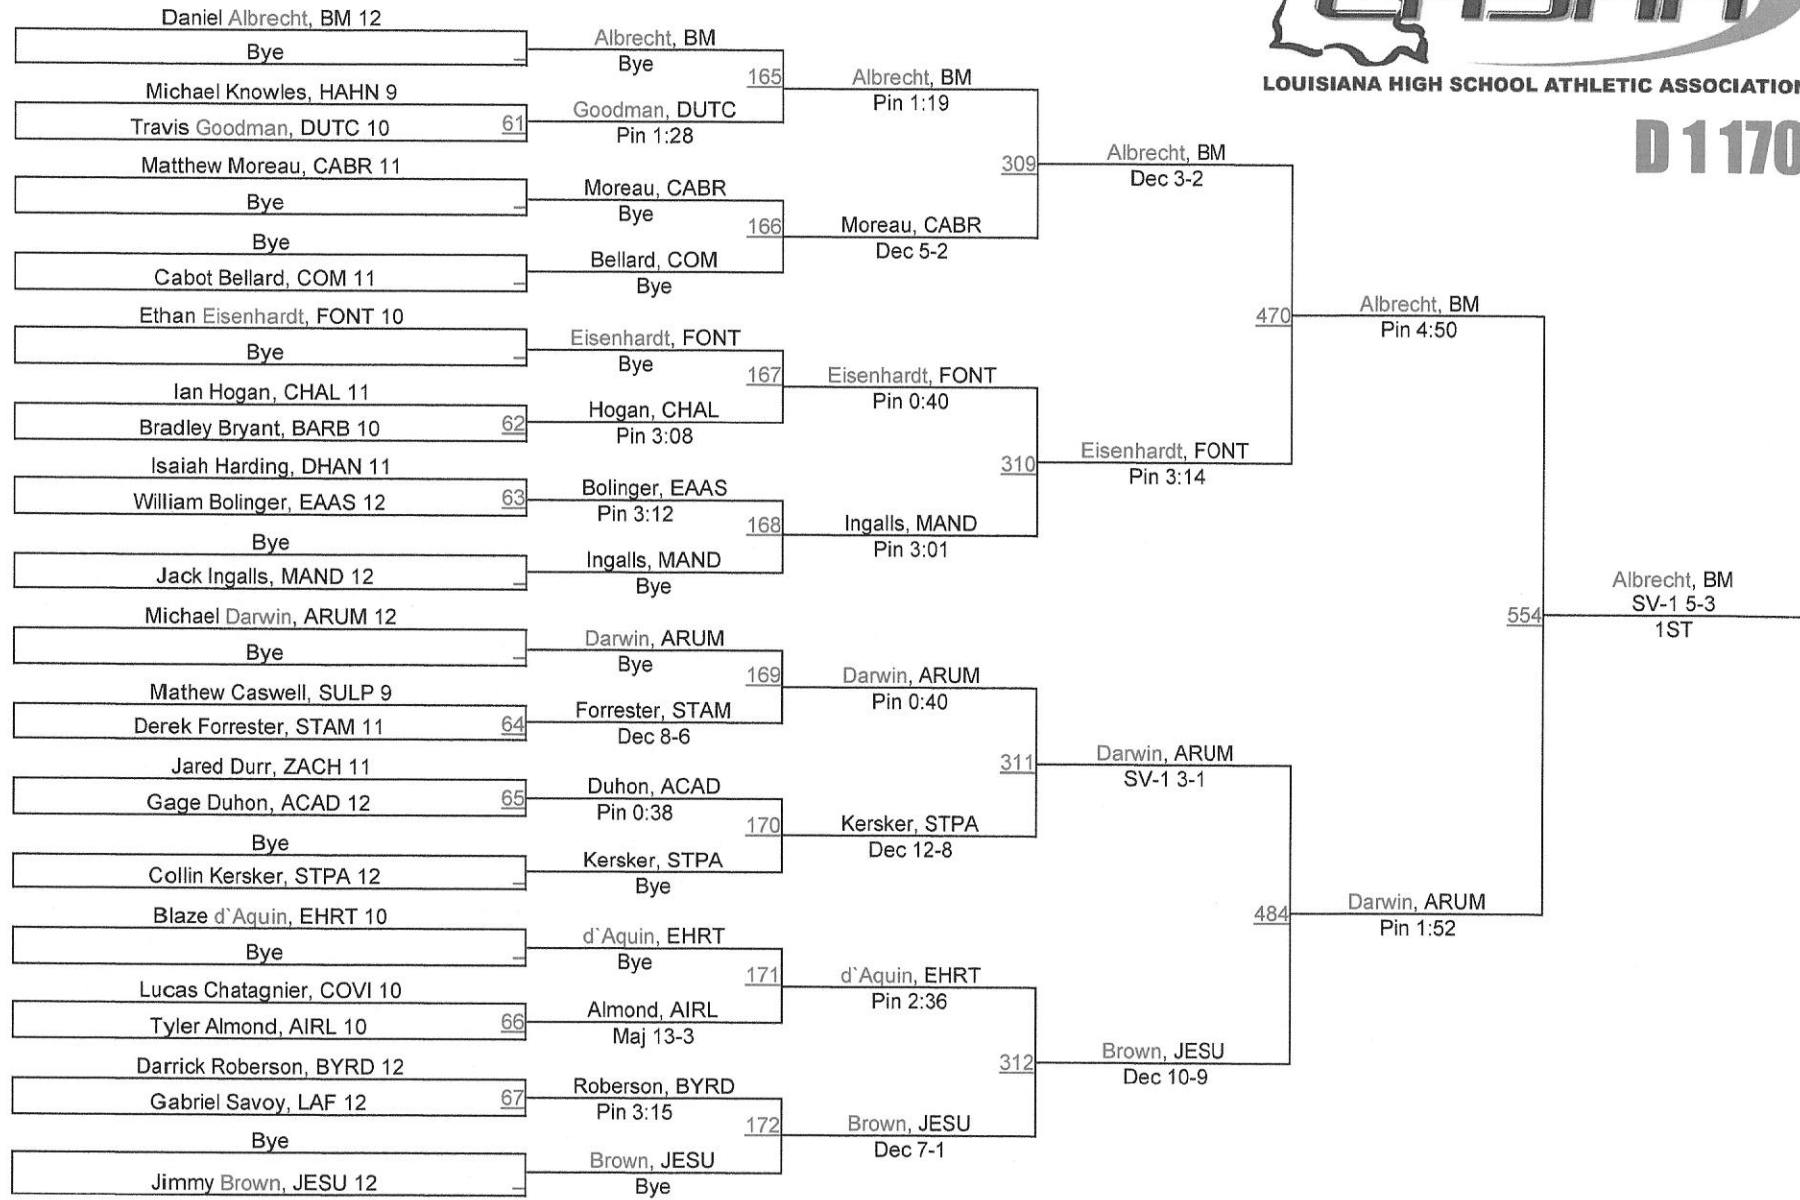

LOUISIANA HIGH SCHOOL ATHLETIC ASSOCIATION

D 1170