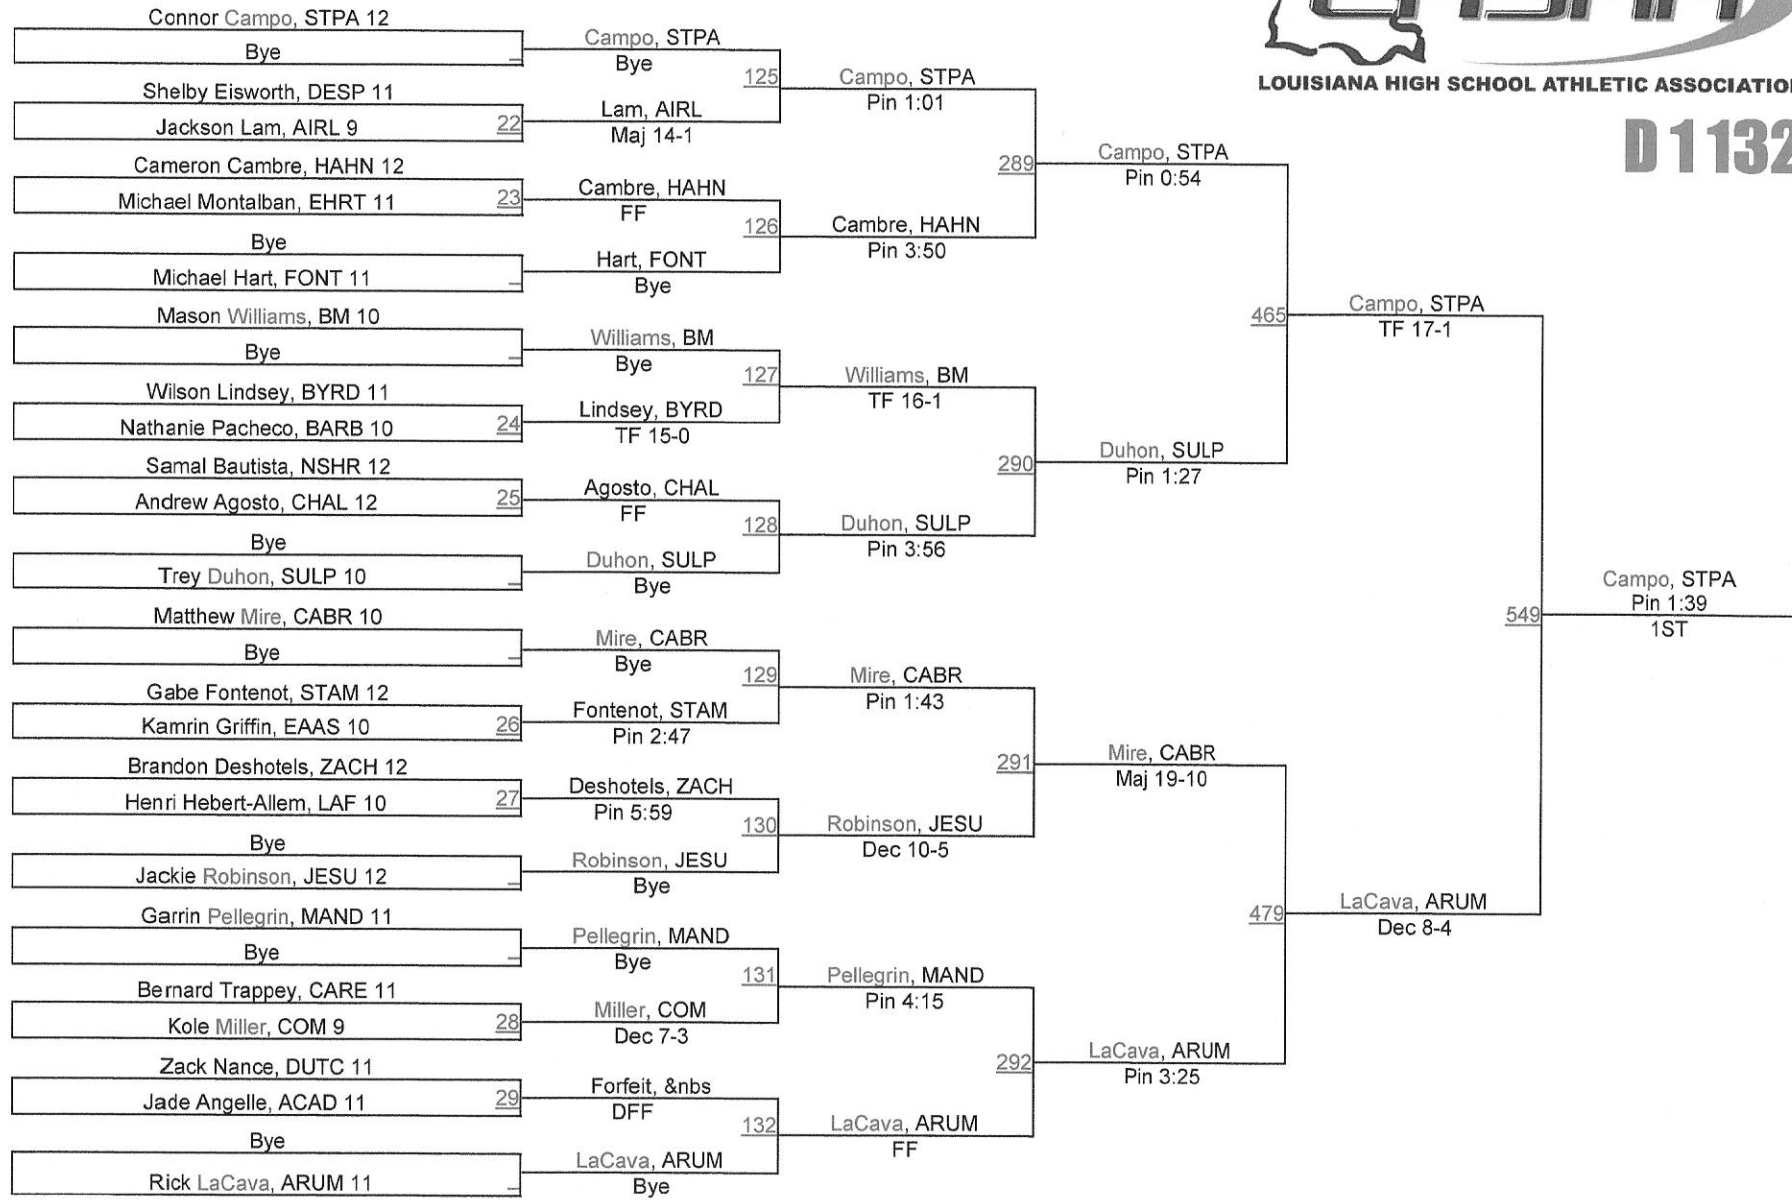

D 1120

D 1120

2013 LHSAA State Championships

D 1126

D 1126

2013 LHSAA State Championships

LOUISIANA HIGH SCHOOL ATHLETIC ASSOCIATION

D 1132