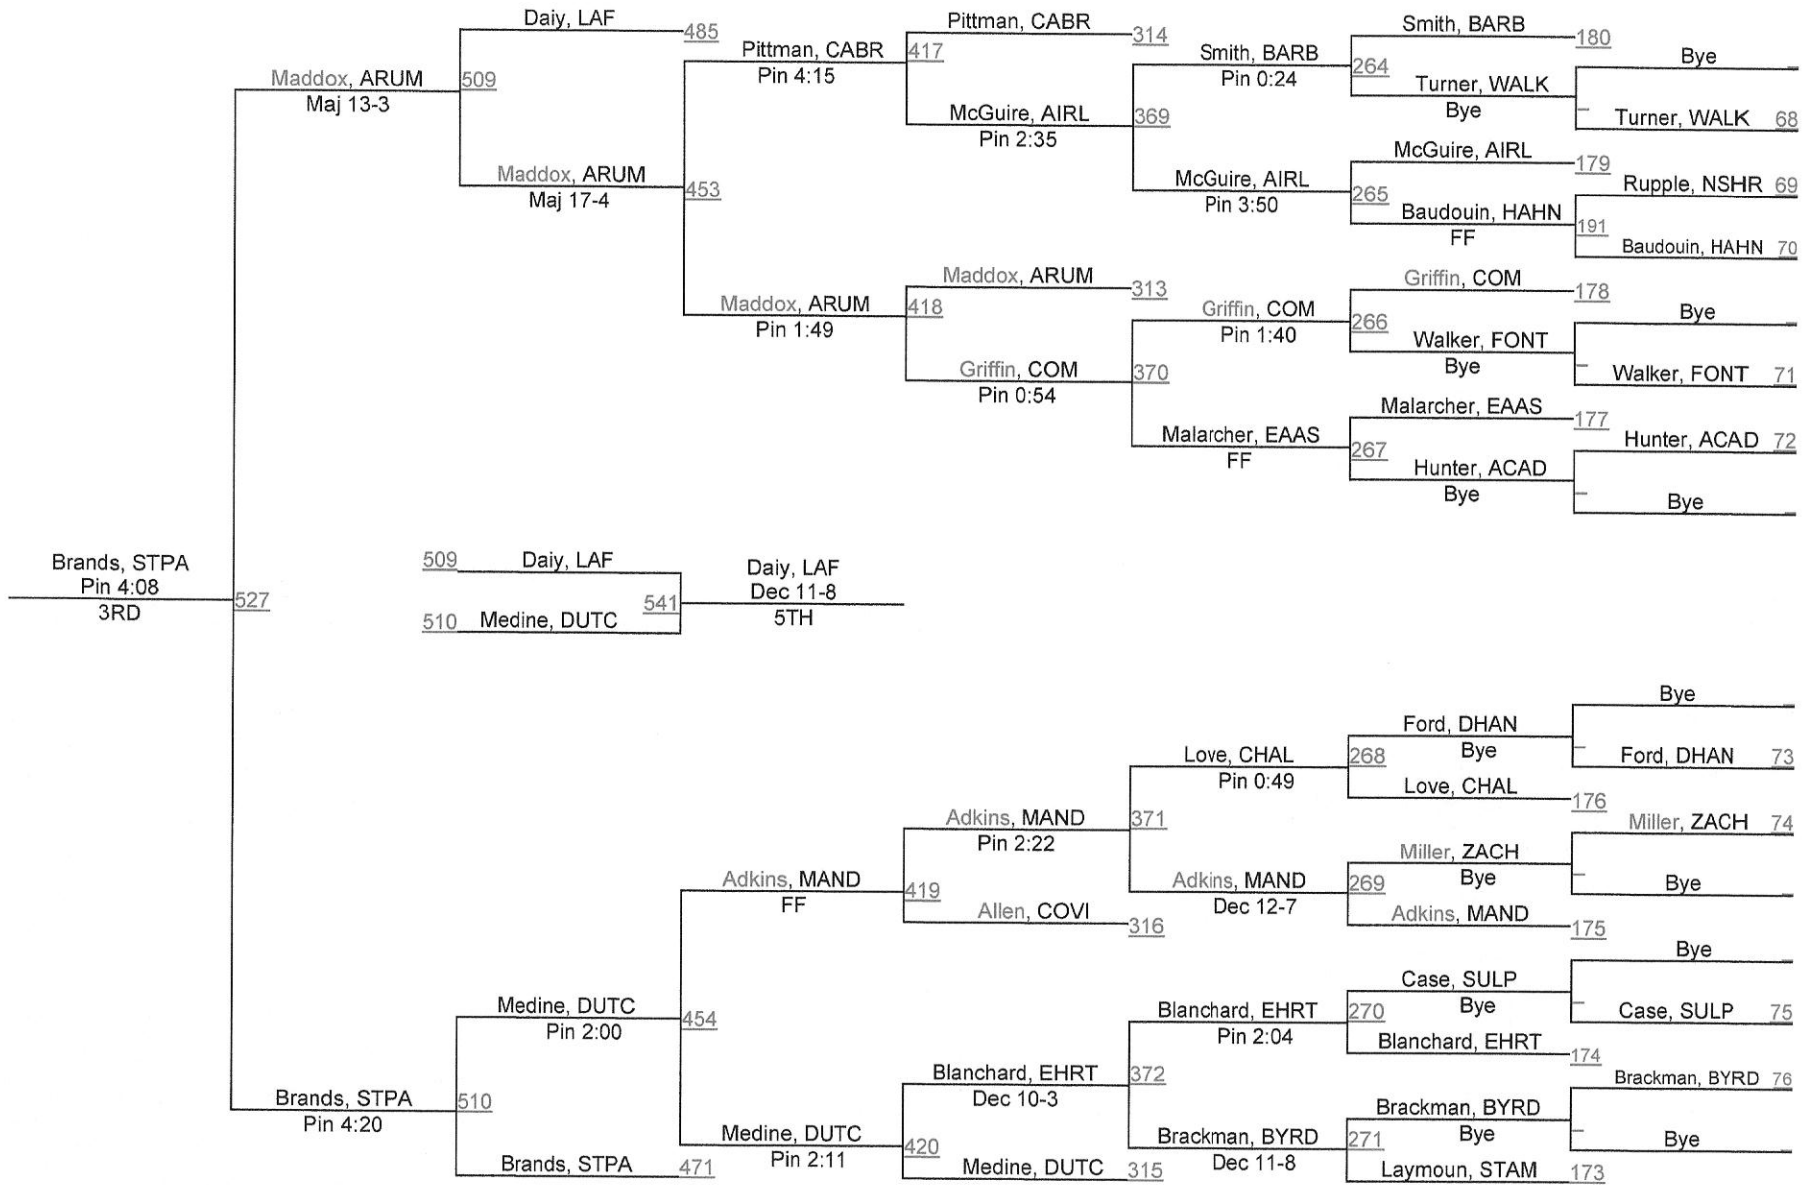

D 1170

D 1170

2013 LHSAA State Championships

LOUISIANA HIGH SCHOOL ATHLETIC ASSOCIATION

D 1182

D 1182

2013 LHSAA State Championships

D 1195