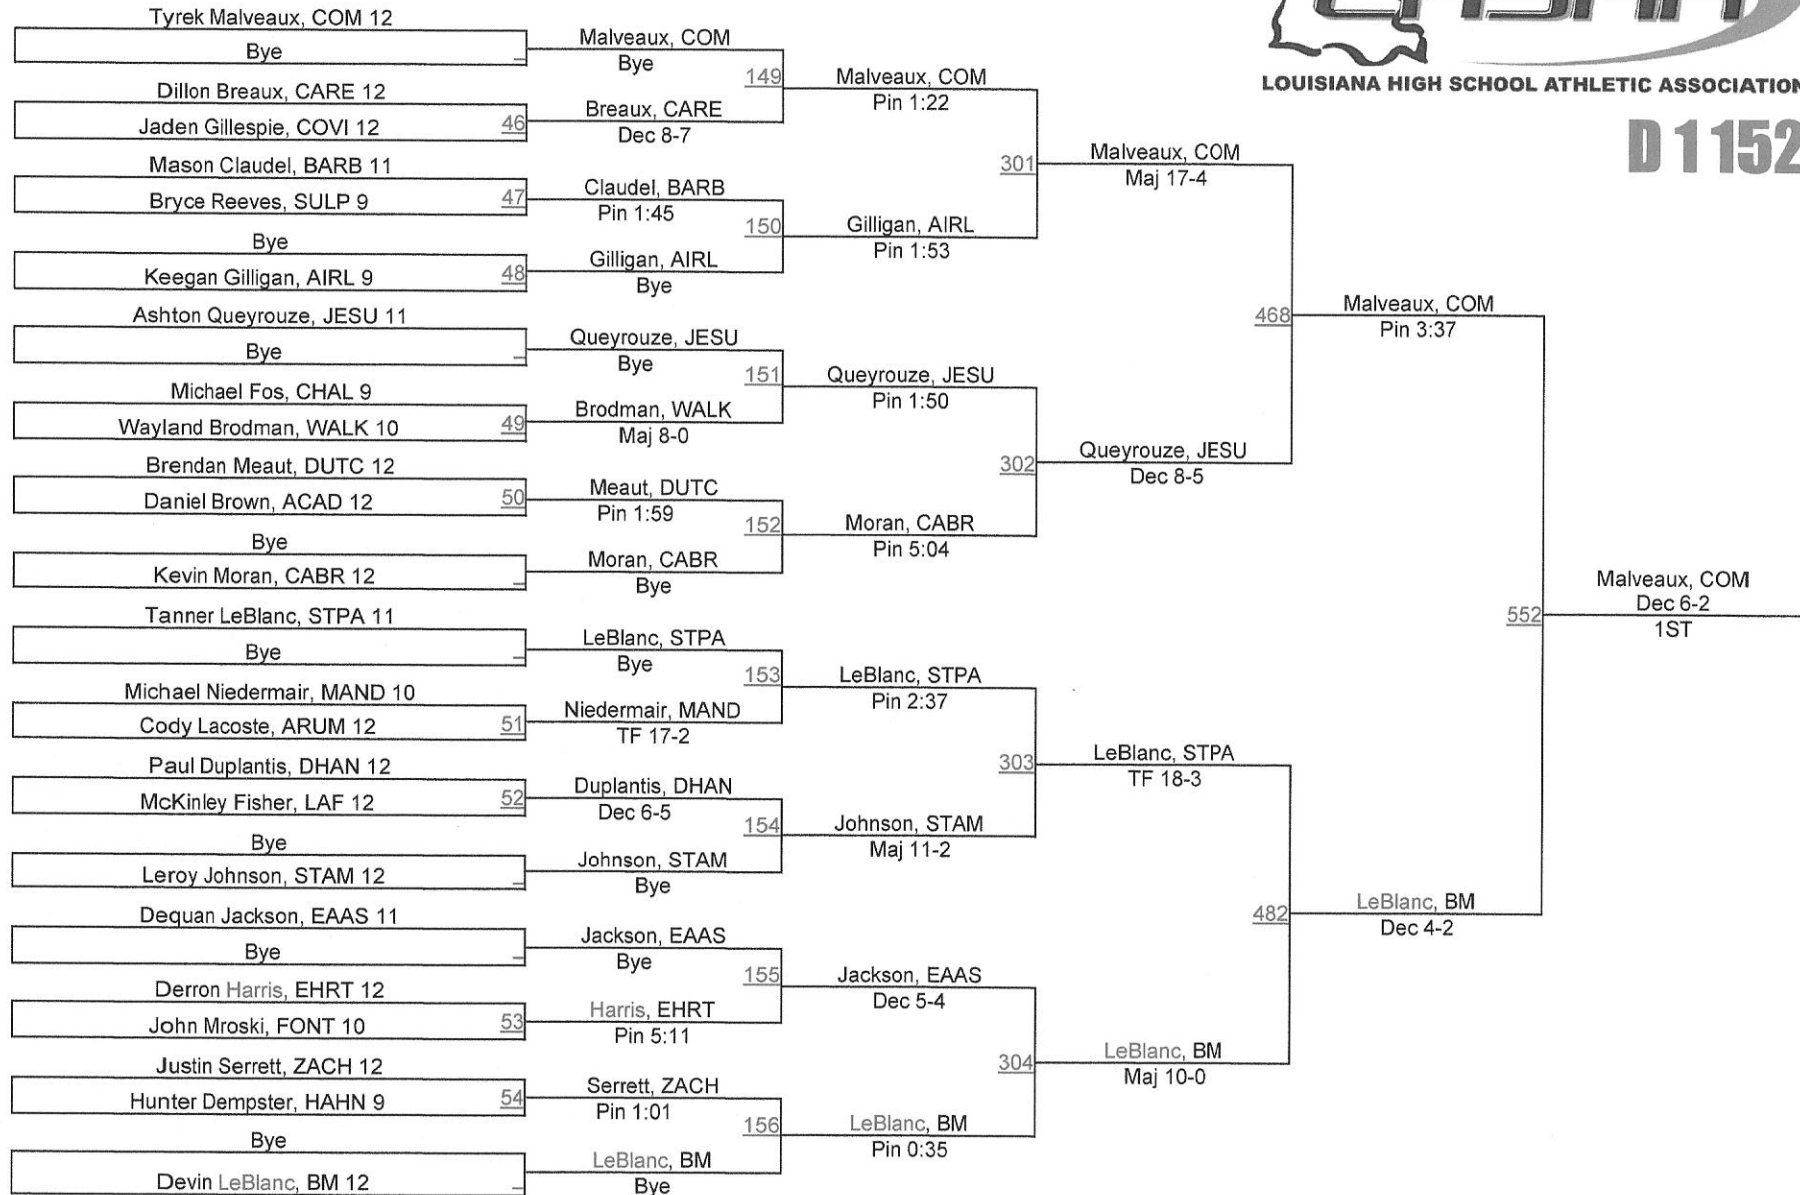

LOUISIANA HIGH SCHOOL ATHLETIC ASSOCIATION

D 1152