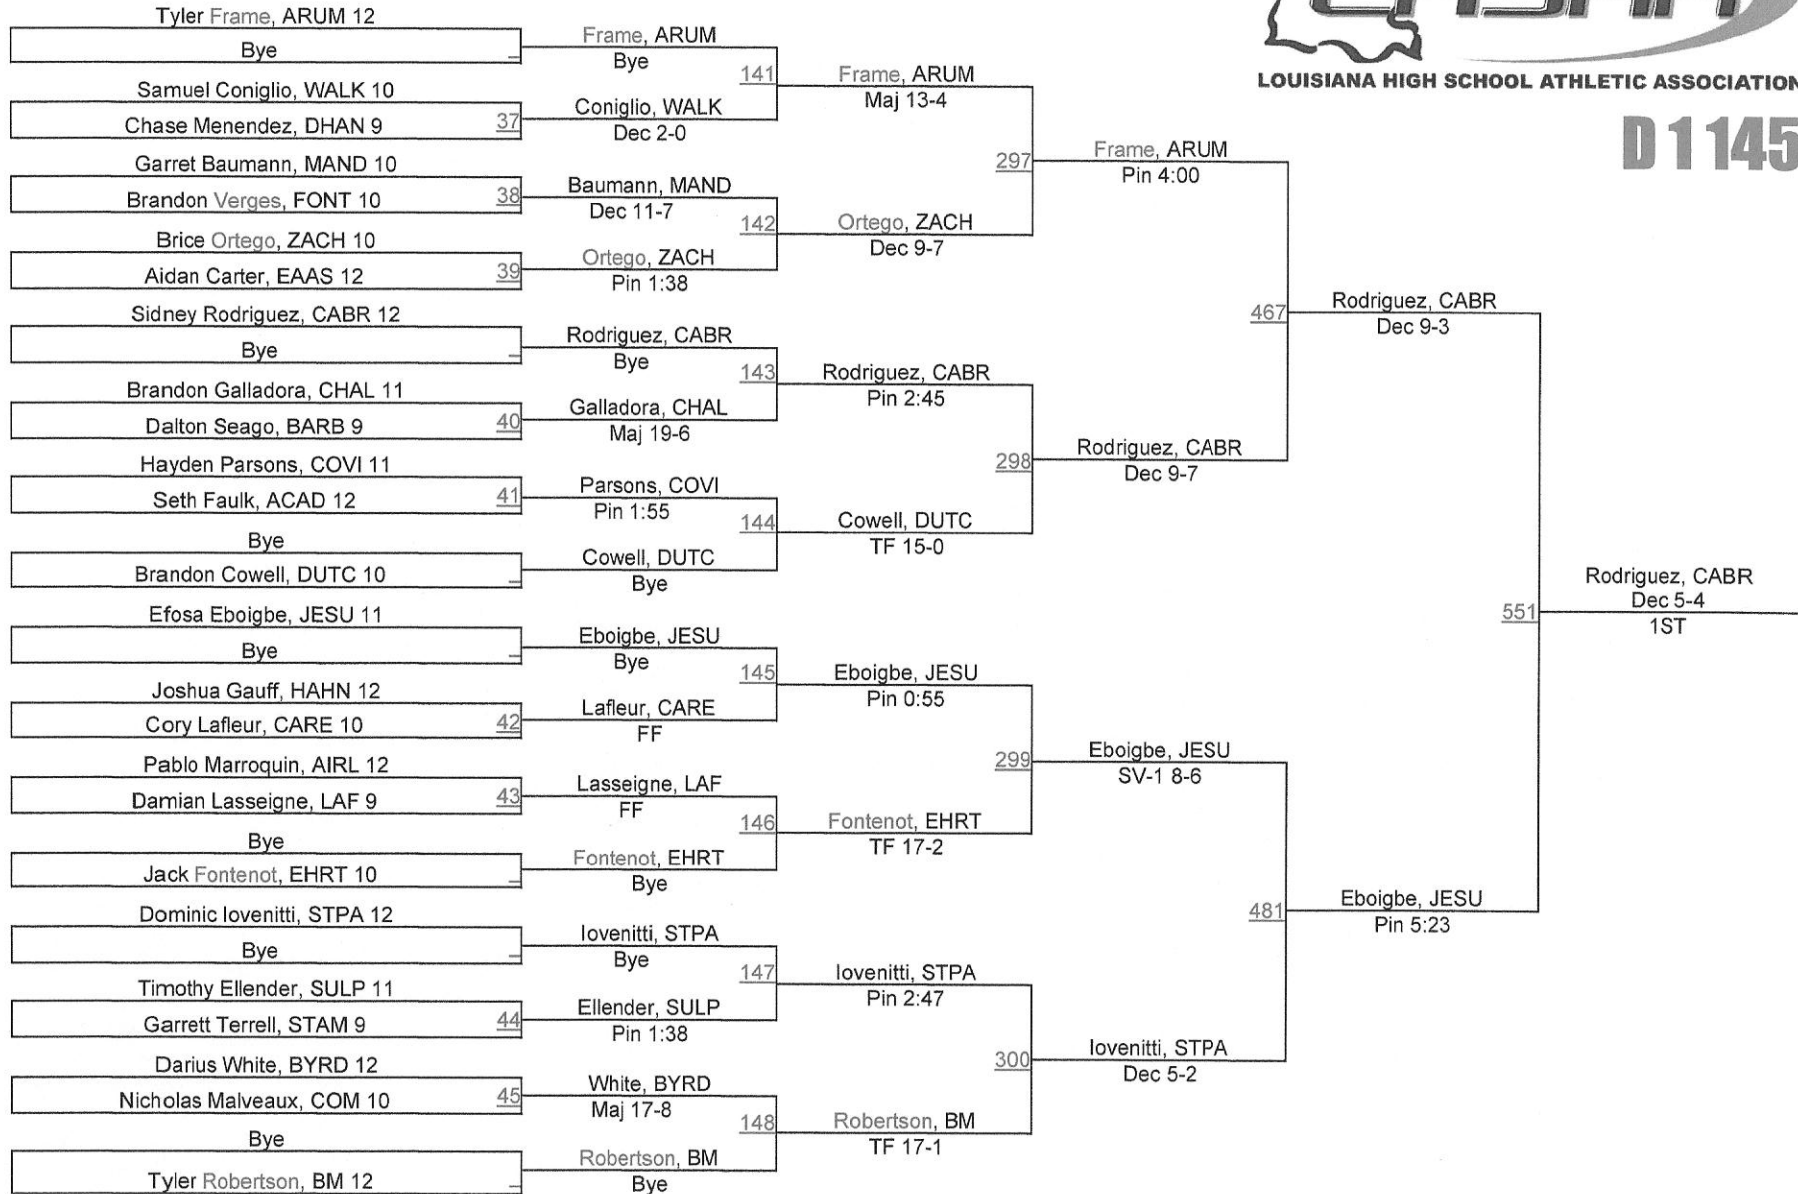

2013 LHSAA State Championships

LOUISIANA HIGH SCHOOL ATHLETIC ASSOCIATION

D 1138

D 1138

2013 LHSAA State Championships

D 1145

D 1145

2013 LHSAA State Championships