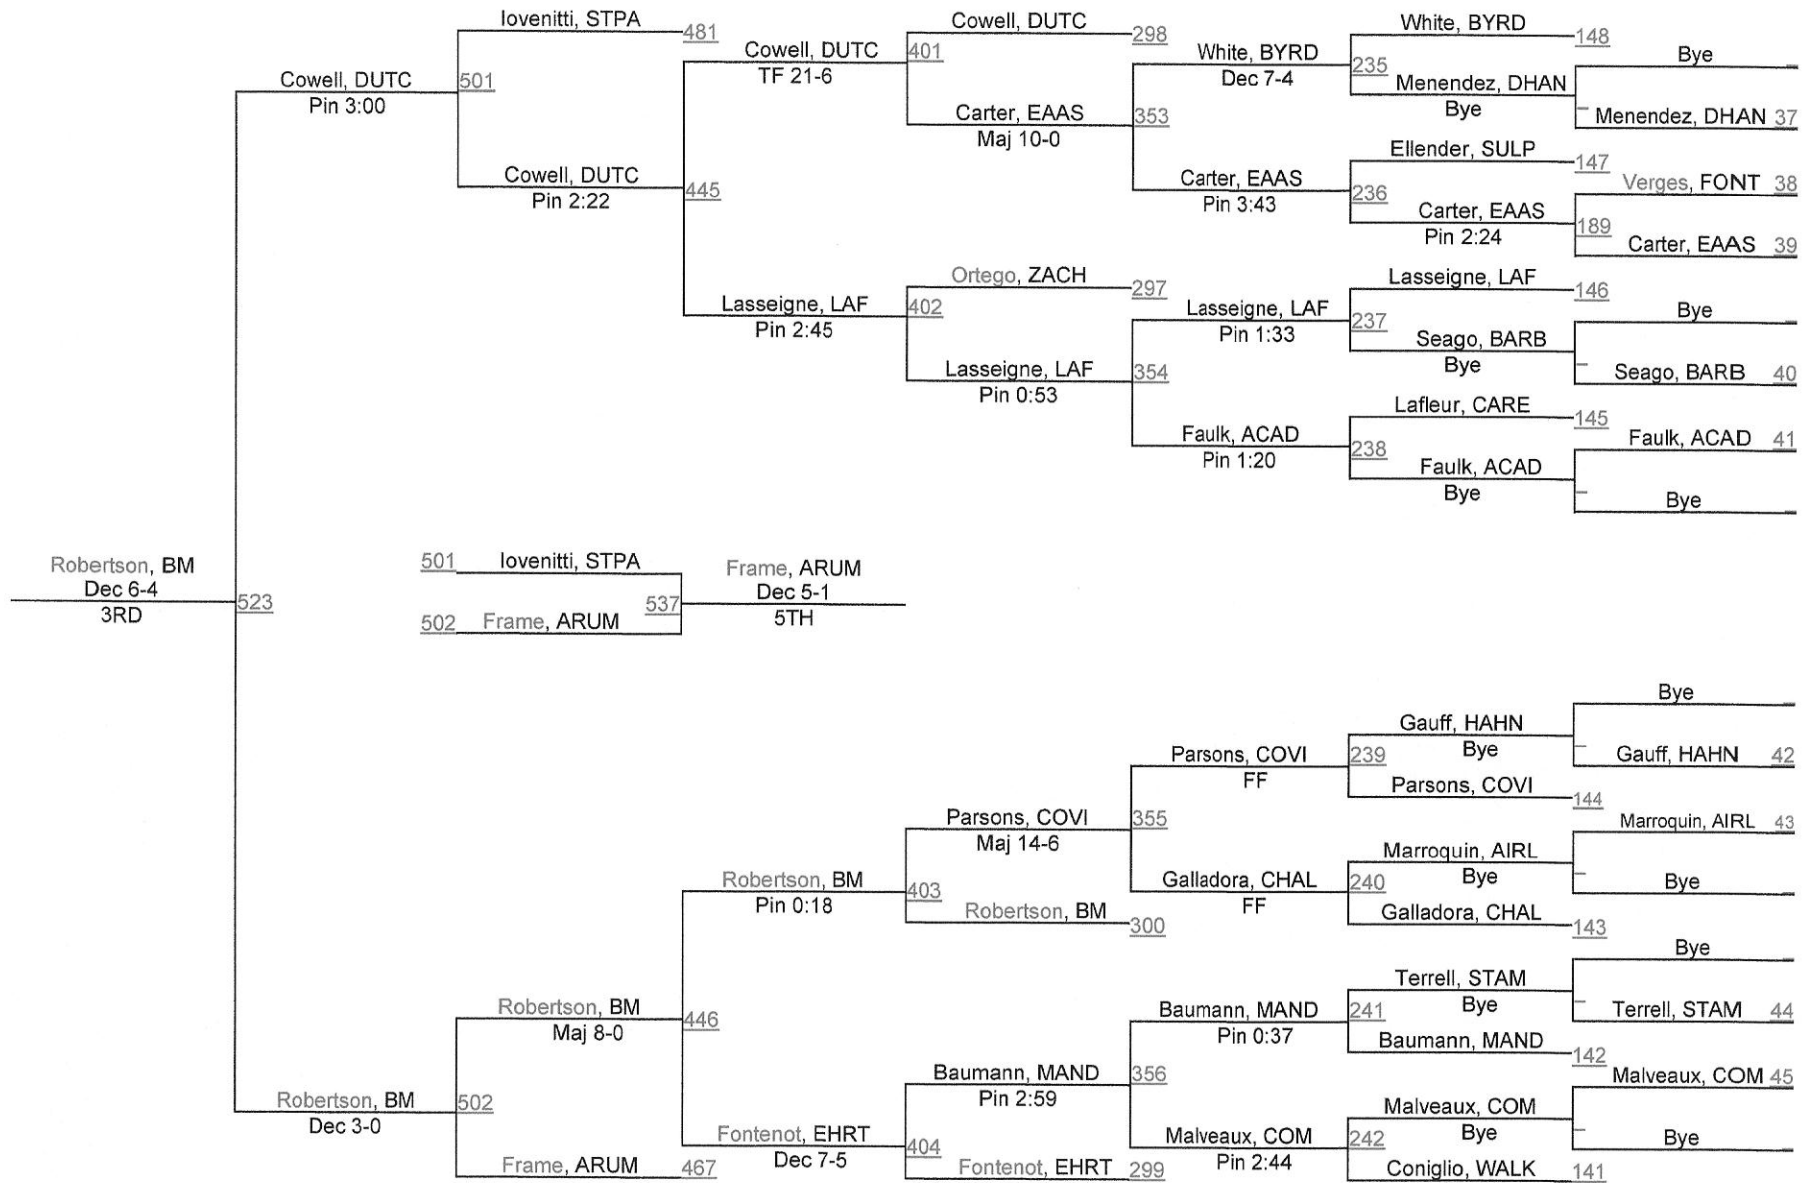

2013 LHSAA State Championships

LOUISIANA HIGH SCHOOL ATHLETIC ASSOCIATION

D 1138

D 1138

2013 LHSAA State Championships

D 1145

D 1145

2013 LHSAA State Championships