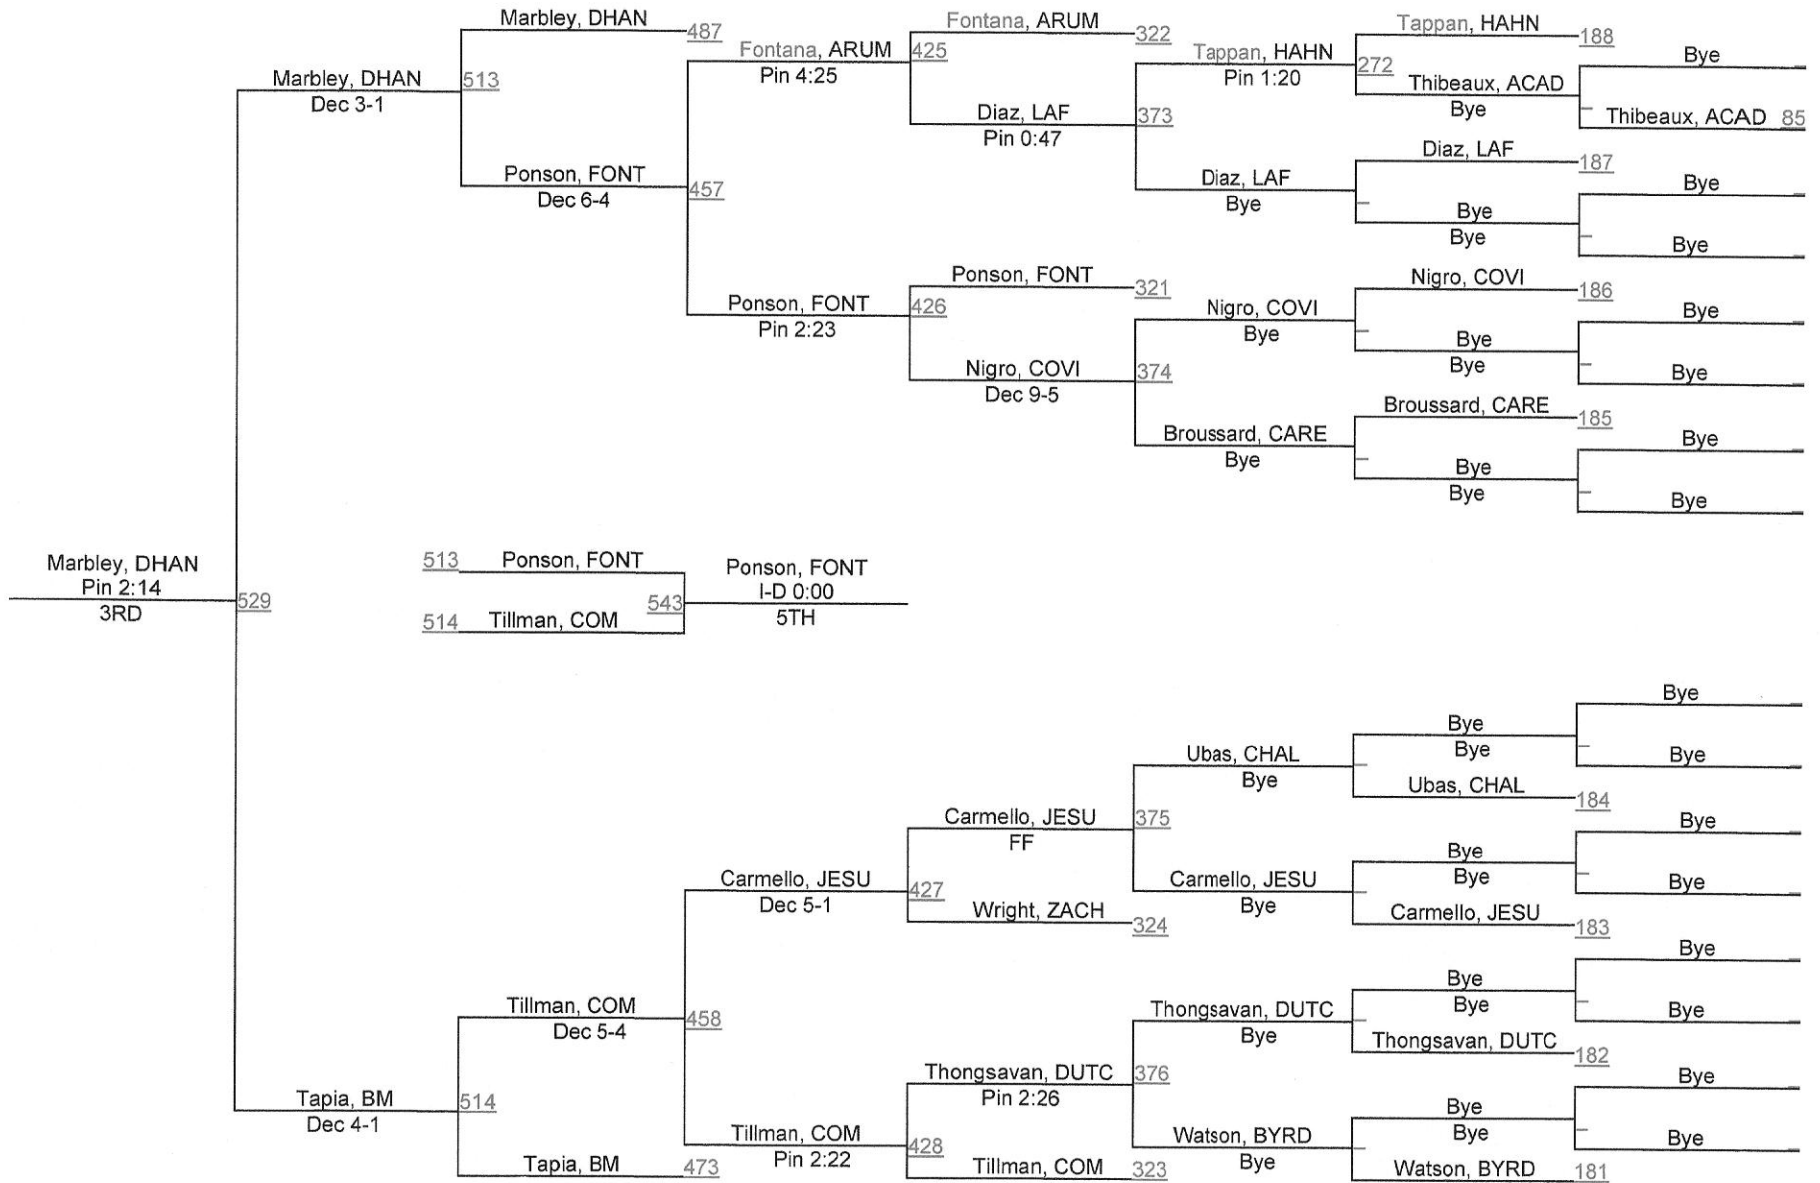

2013 LHSAA State Championships

D 1220

D 1220

2013 LHSAA State Championships

D 1285