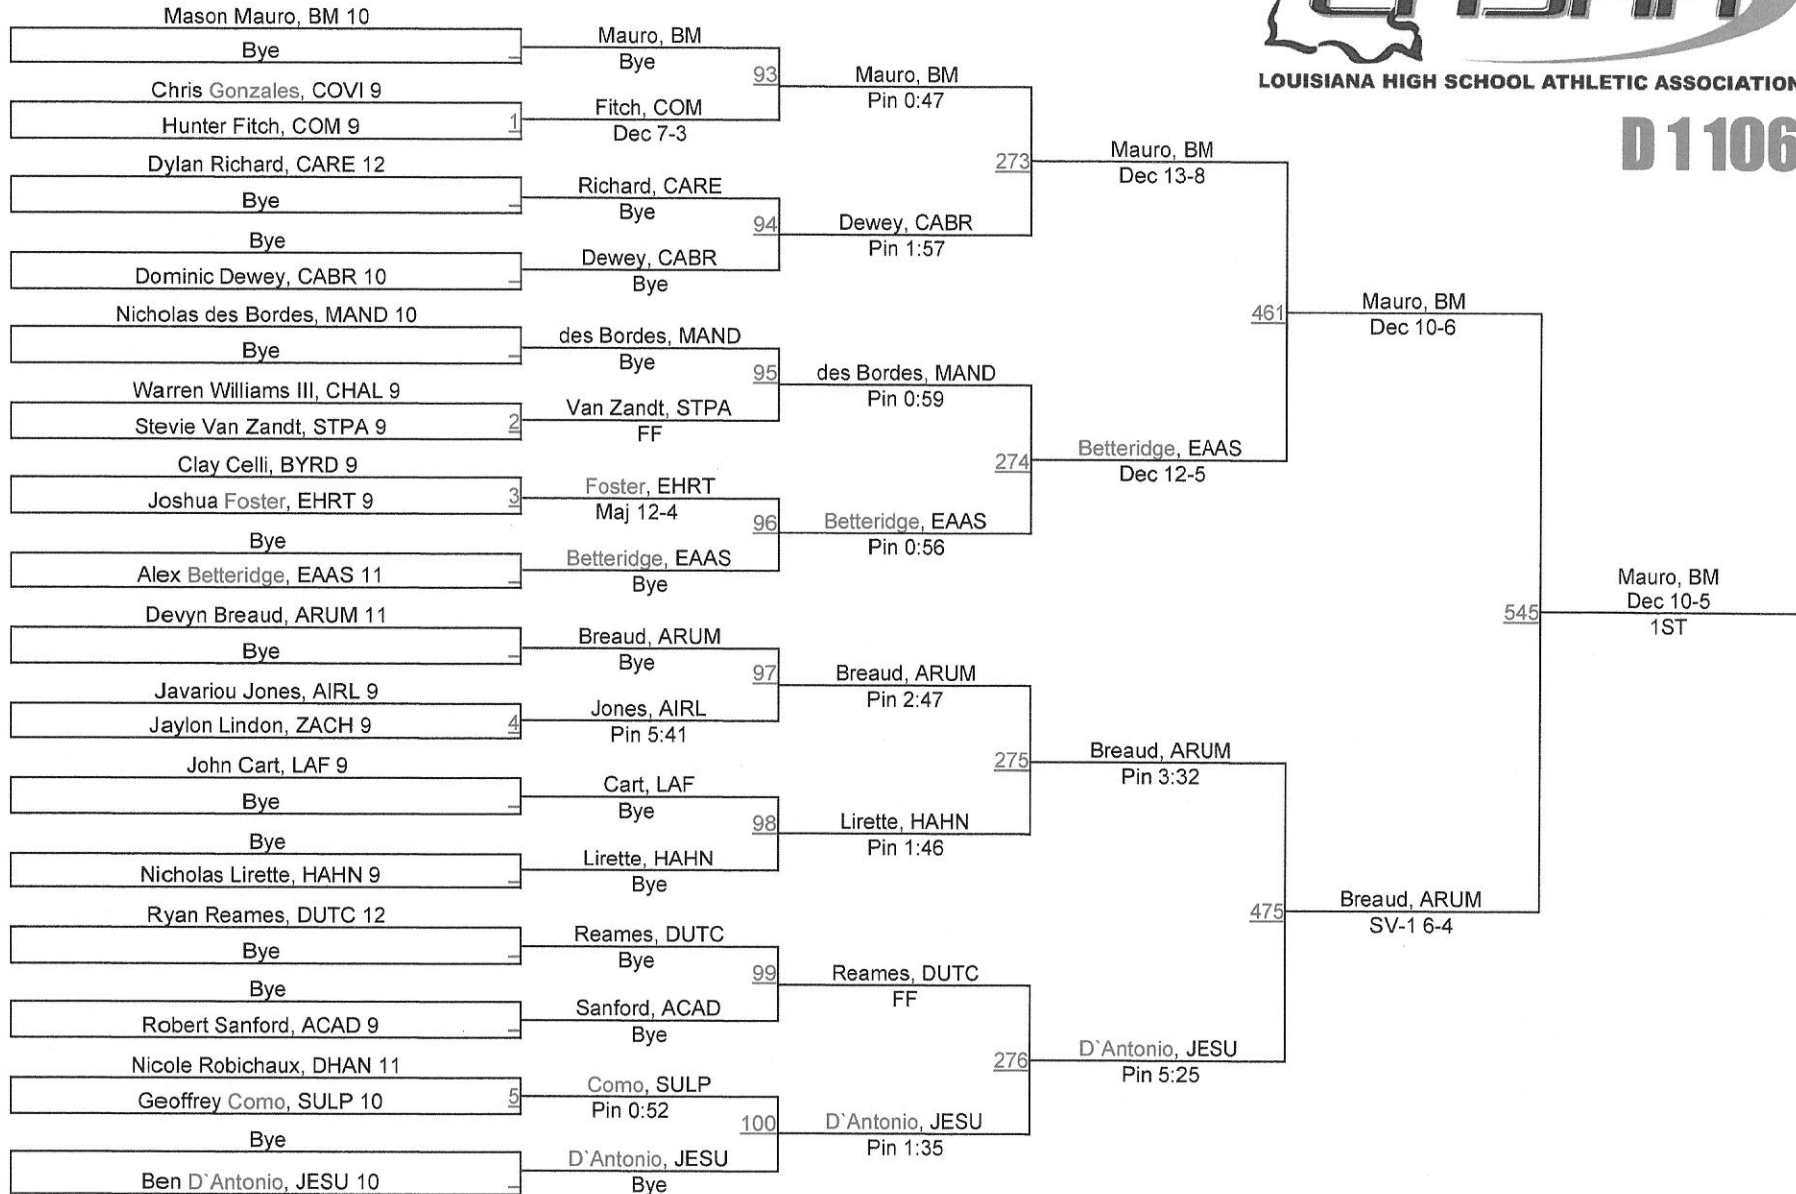

Division I

1. Brother Martin	339.0
2. Jesuit	275.0
3. Catholic, BR	263.5
4. St. Pauls	229.0
5. Archbishop Rummel	198.0
6. Comeaux	168.5
7. Sulphur	127.0
8. East Ascension	116.5
9. Zachary	90.0
10. Dutchtown	85.0
11. Mandeville	80.5
12. Lafayette	78.5
13. Fontainebleau	76.0
14. John Ehret	56.5
15. Destrehan	54.0
16. St. Amant	52.5
17. Airline	51.0
18. Acadiana	47.0
18. Hahnville	47.0
20. Carencro	46.0
21. Chalmette	39.0
22. Covington	38.0
23. C.E. Byrd	35.5
24. Barbe	21.0
25. Northshore	13.5
26. Walker	5.0
27. Denham Springs	4.0

LOUISIANA HIGH SCHOOL ATHLETIC ASSOCIATION

D 1106