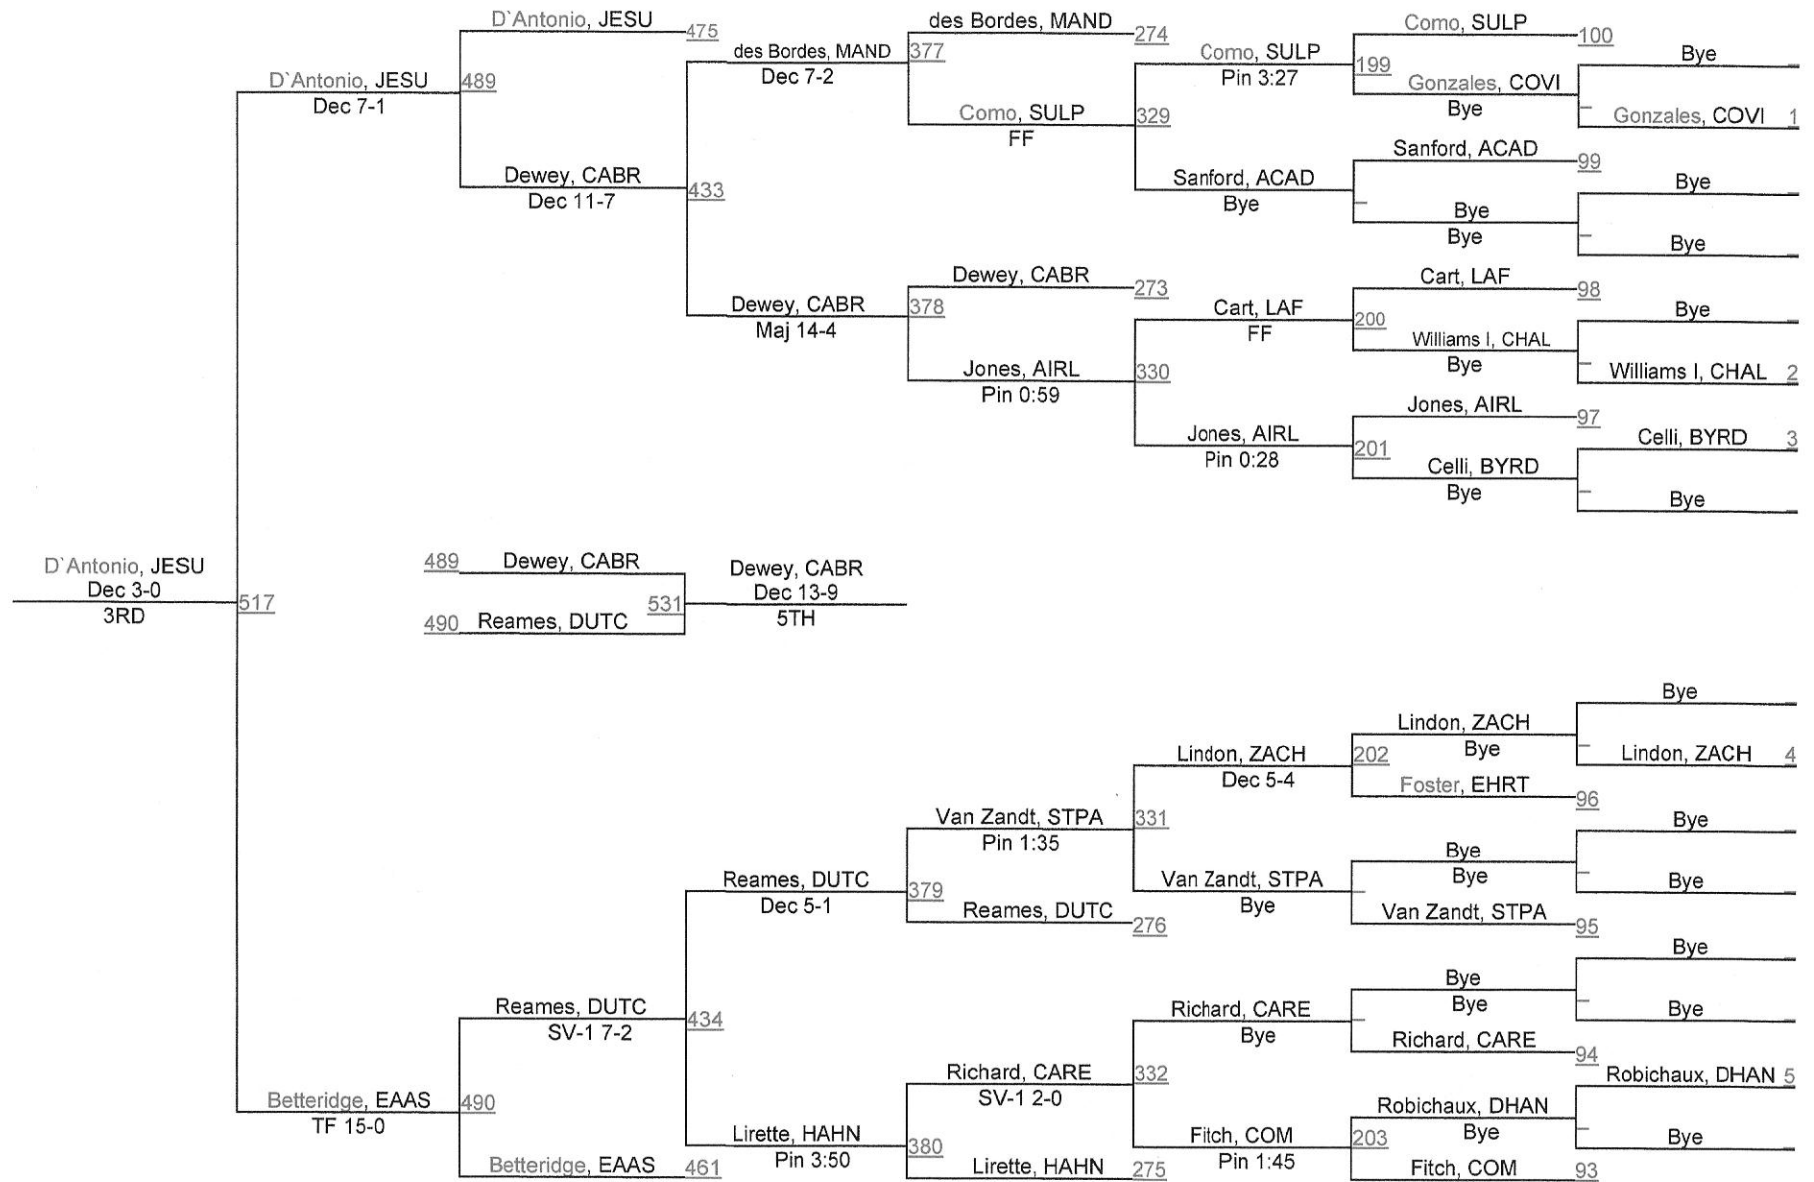

2013 LHSAA State Championships

LOUISIANA HIGH SCHOOL ATHLETIC ASSOCIATION

D 1106

D 1106

2013 LHSAA State Championships

LOUISIANA HIGH SCHOOL ATHLETIC ASSOCIATION

D 1113

2013 LHSAA State Championships