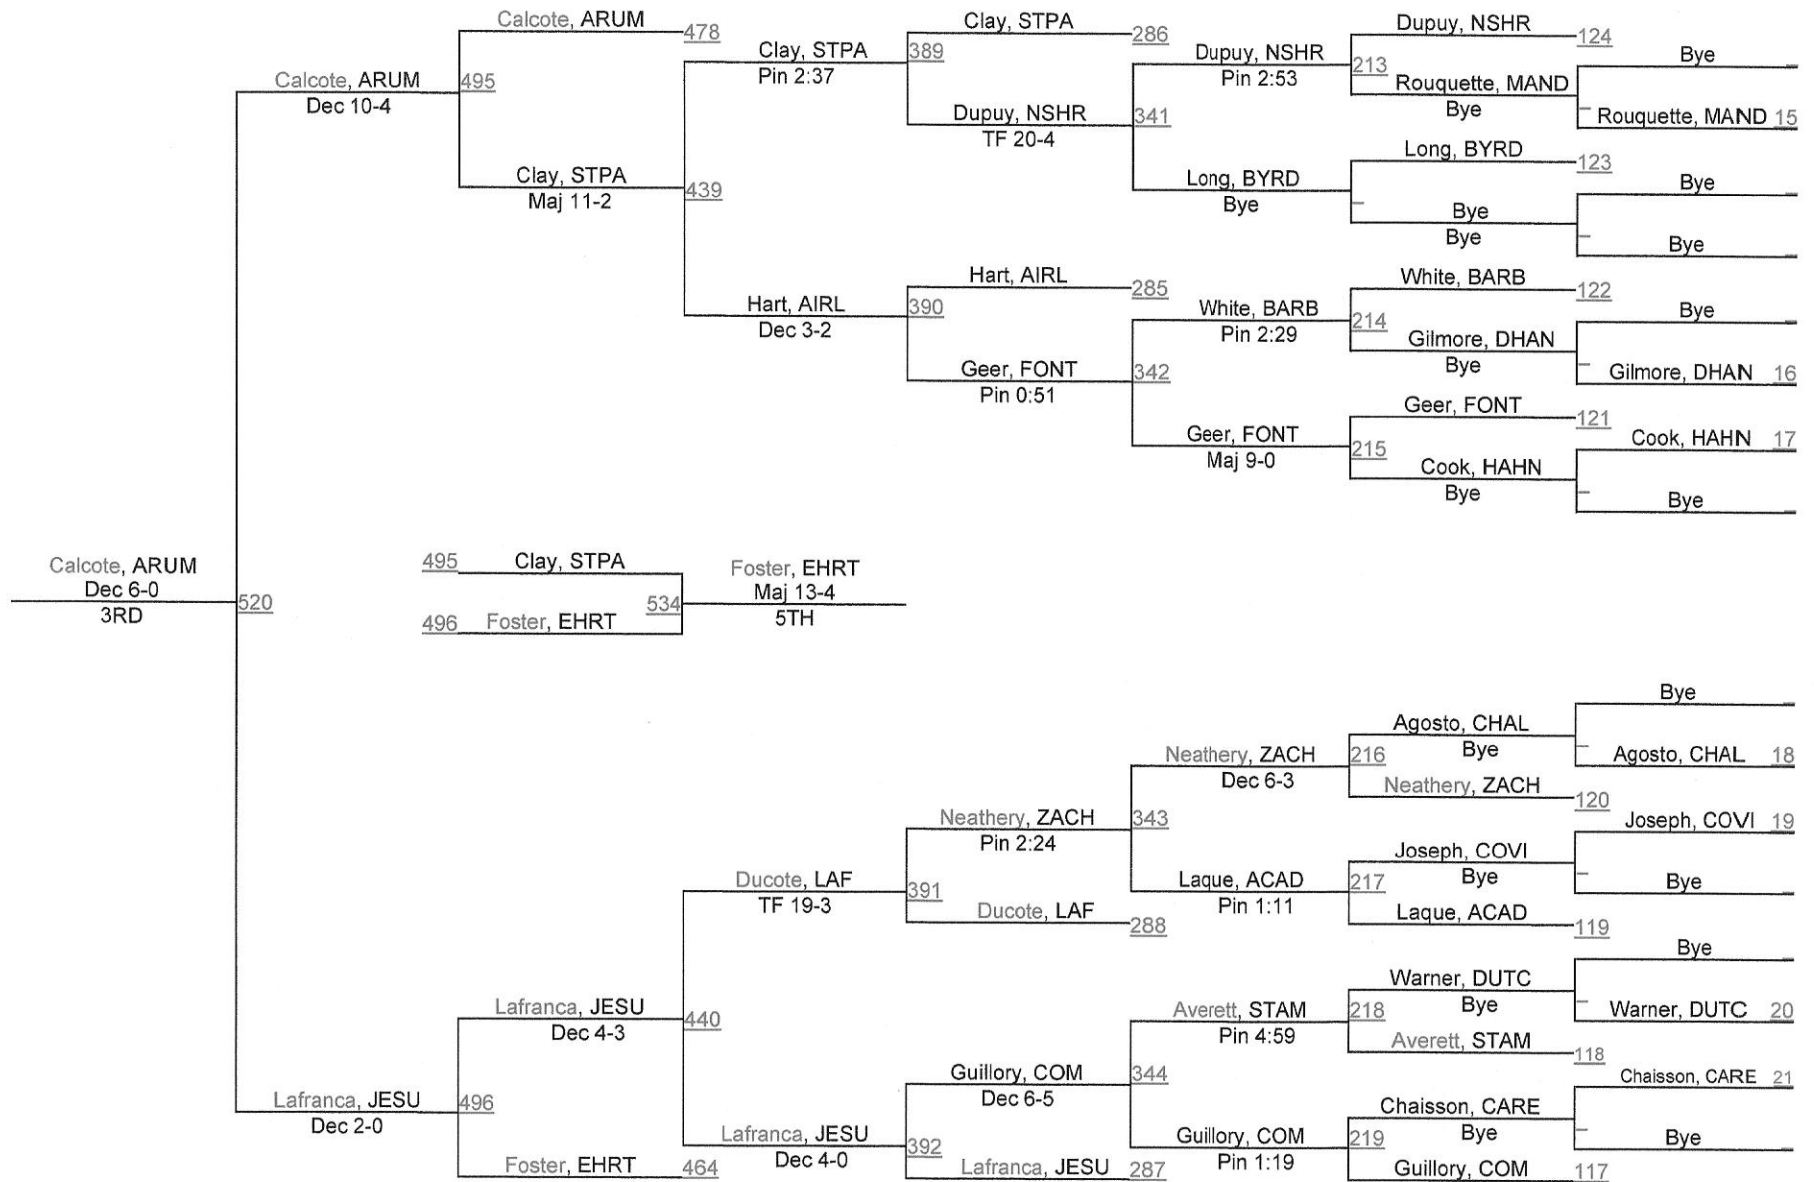

D 1120

D 1120

2013 LHSAA State Championships

D 1126

D 1126

2013 LHSAA State Championships

LOUISIANA HIGH SCHOOL ATHLETIC ASSOCIATION

D 1132