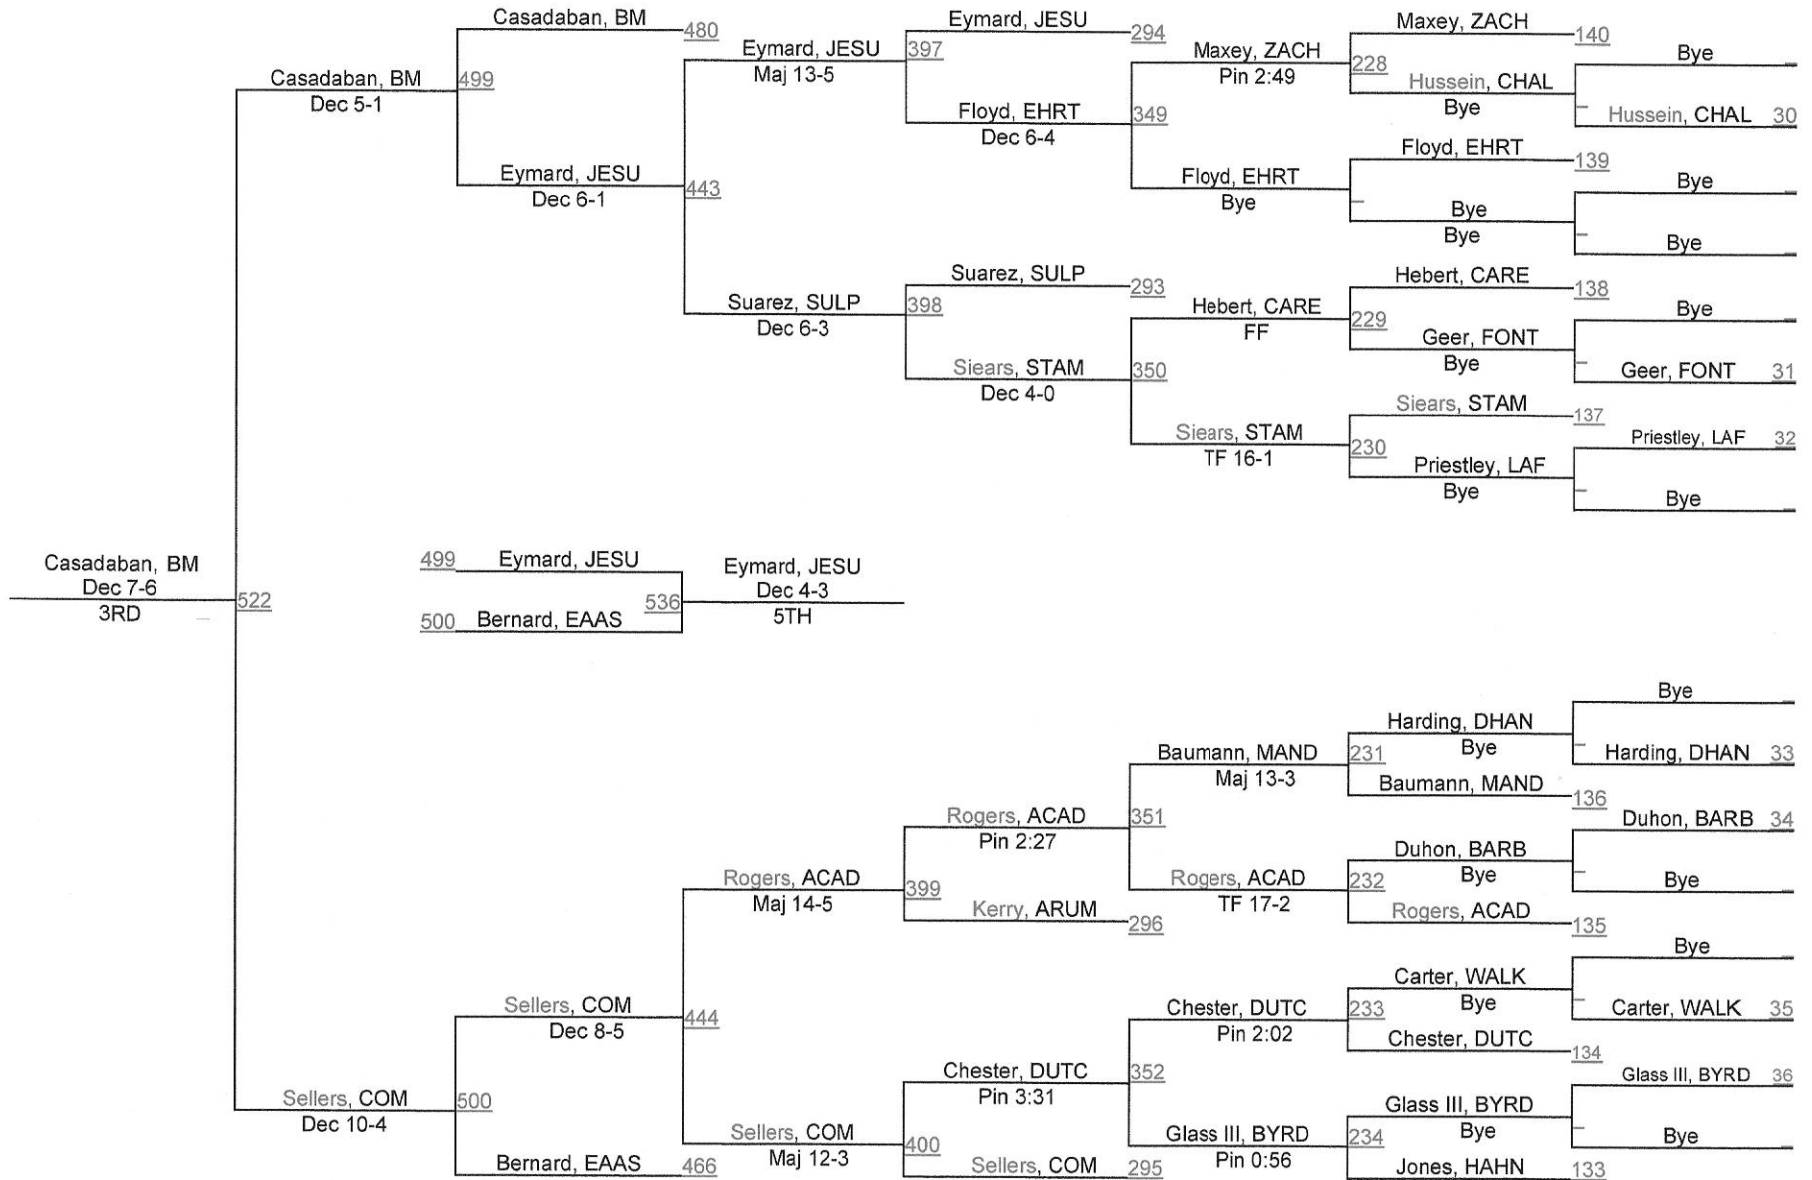

2013 LHSAA State Championships

LOUISIANA HIGH SCHOOL ATHLETIC ASSOCIATION

D 1138

D 1138

2013 LHSAA State Championships

D 1145

D 1145

2013 LHSAA State Championships