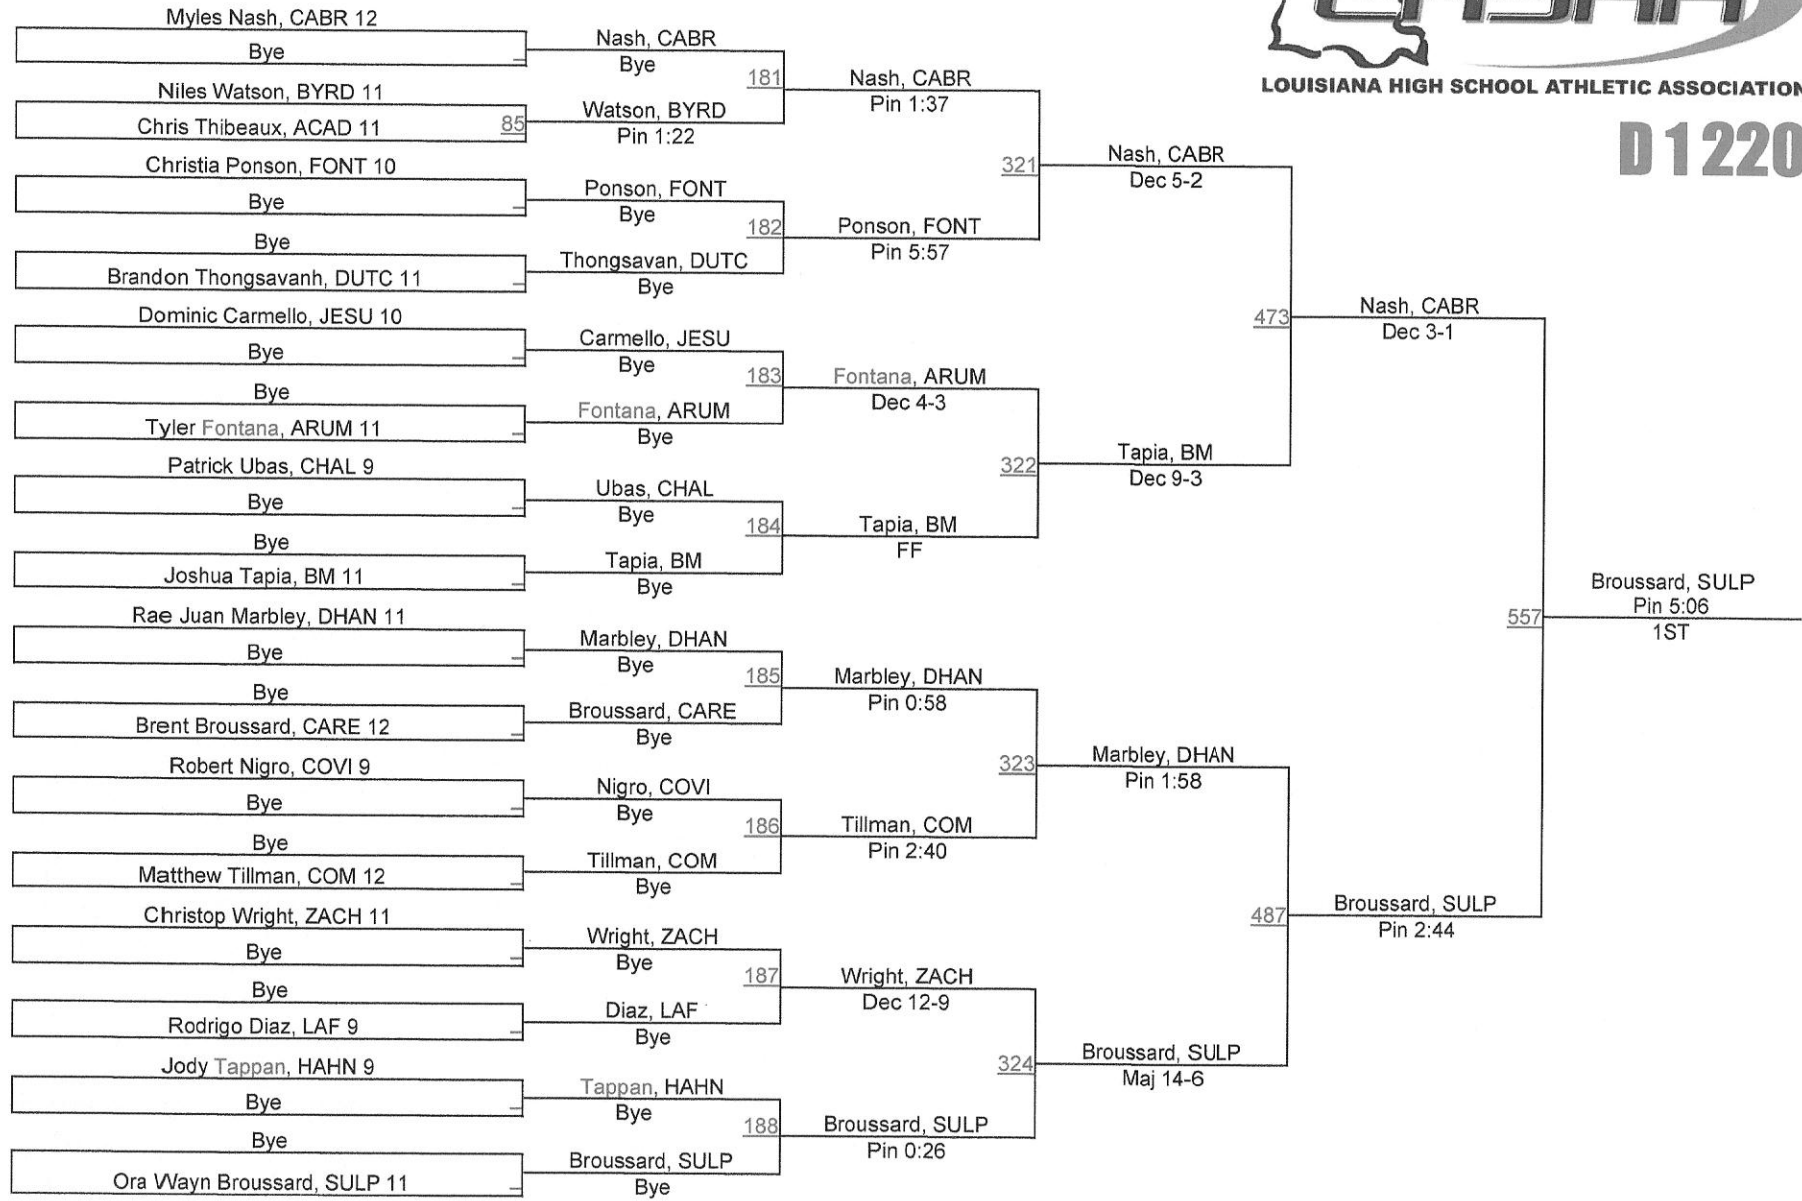

2013 LHSAA State Championships

D 1220

D 1220

2013 LHSAA State Championships

D 1285