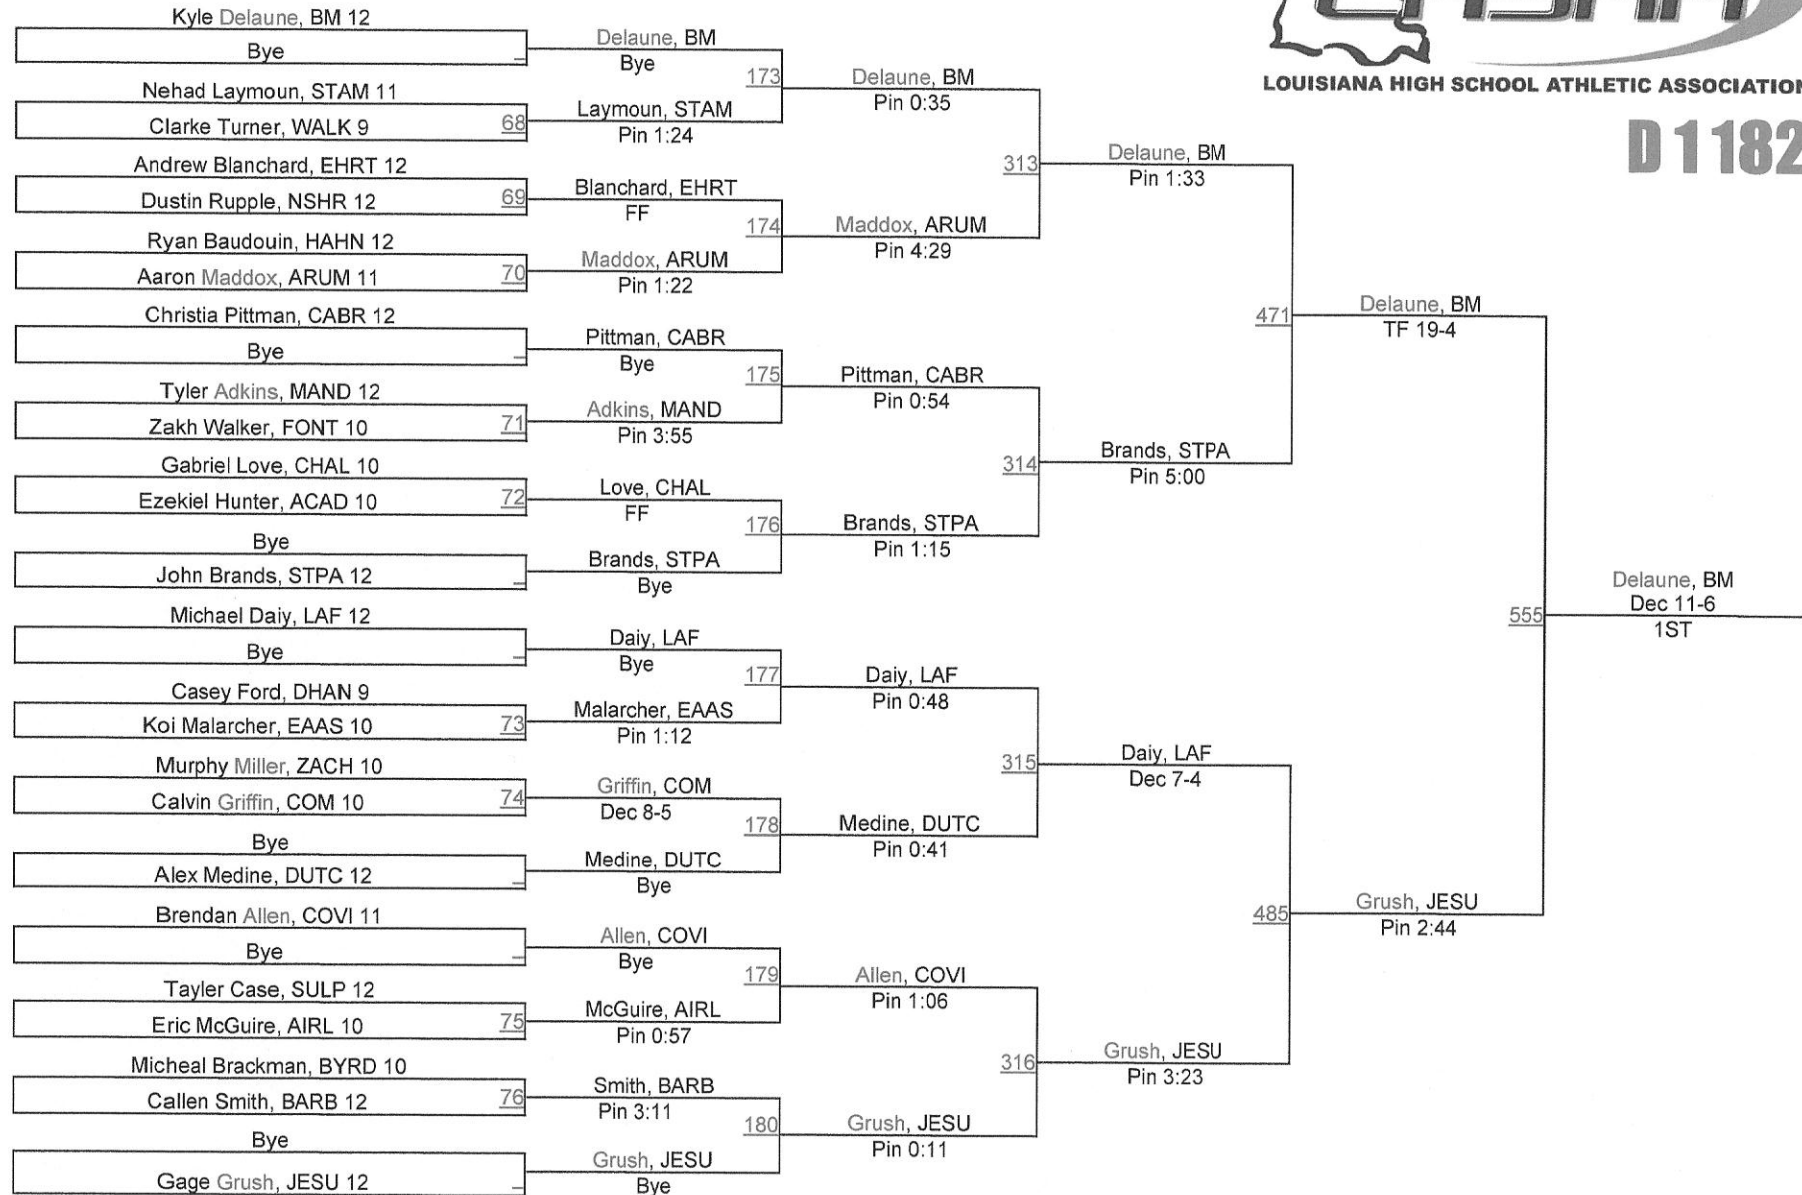

LOUISIANA HIGH SCHOOL ATHLETIC ASSOCIATION

D 1182