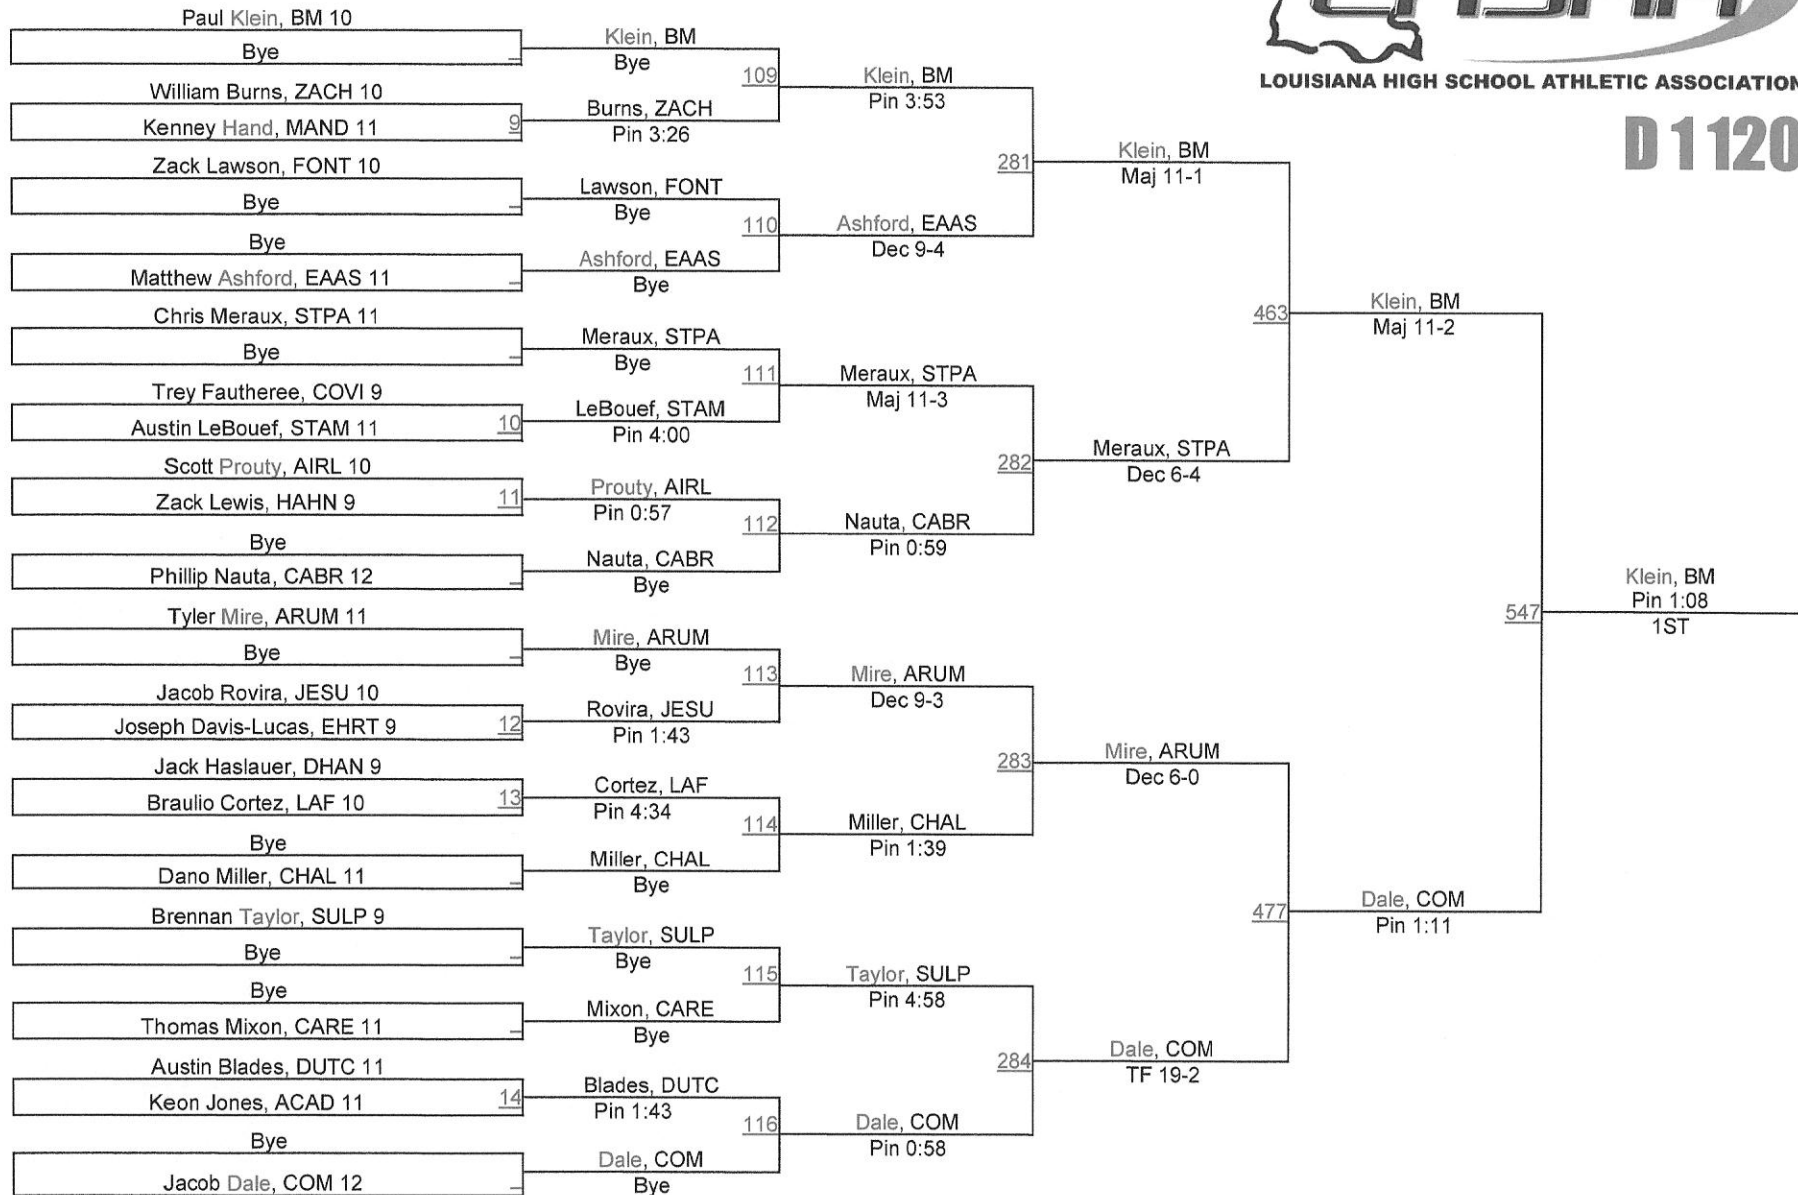

2013 LHSAA State Championships

D 1120