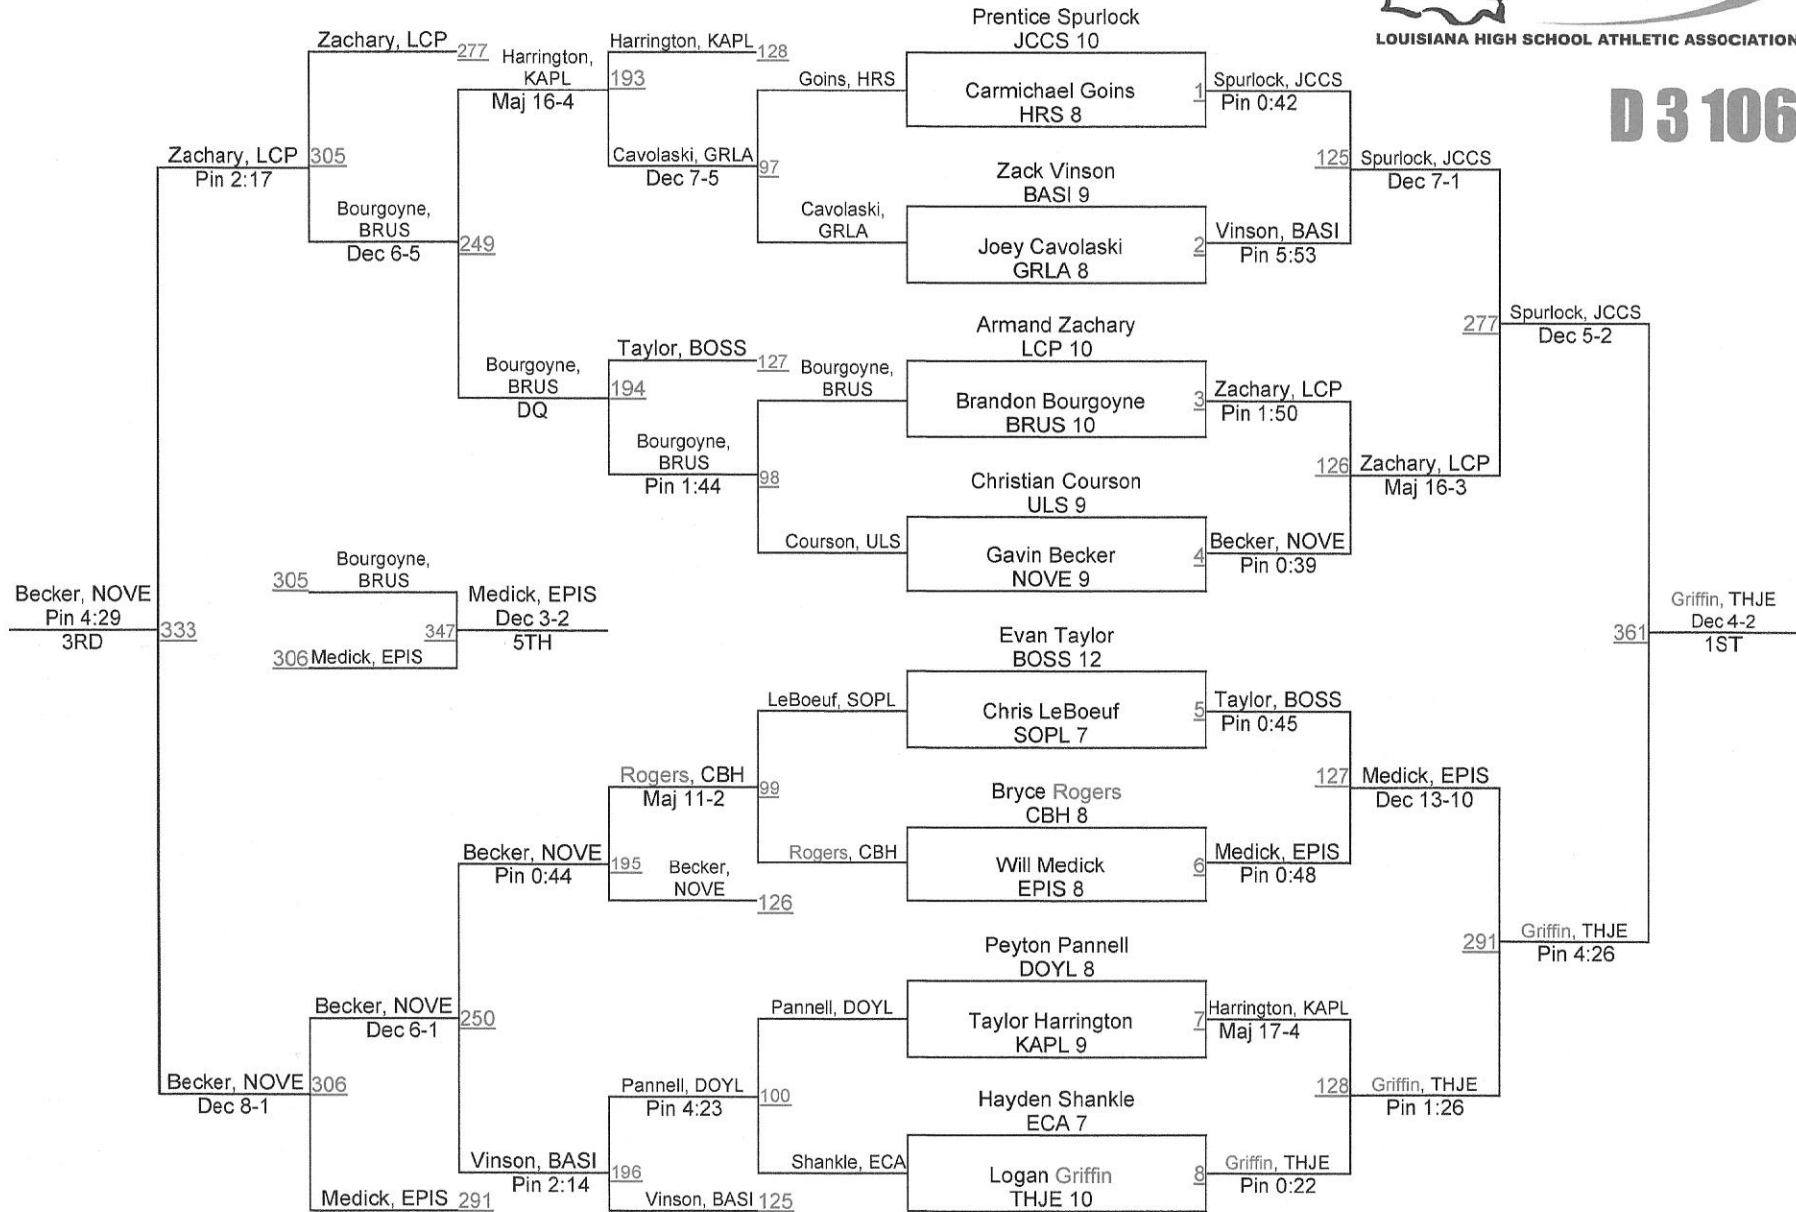

Division III

1. Brusly	222.0
2. North Vermillion	177.0
3. John Curtis Christian School	174.5
4. Basile	143.0
4. Bossier	143.0
6. Evangel Christian Academy	140.5
7. Rayne	121.5
8. Thomas Jefferson	76.5
9. Lakeside	64.0
10. North Desoto	63.0
11. Grand Lake	59.0
12. Holy Rosary School	55.0
13. DeLaSalle	54.0
14. Calvary Baptist Hs	52.0
15. Episcopal	49.5
16. Fisher	48.0
17. South Plaquemines	42.0
18. Doyline	40.0
19. Parkview Baptist School	35.0
20. Kaplan	34.0
21. Redemptorist	29.0
22. Loyola College Prep	24.0
23. Dunham	22.0
23. South Cameron	22.0
25. Church Point Hs	20.0
26. University Lab School	11.0
27. French Settlement Hs	3.0

D 3 106