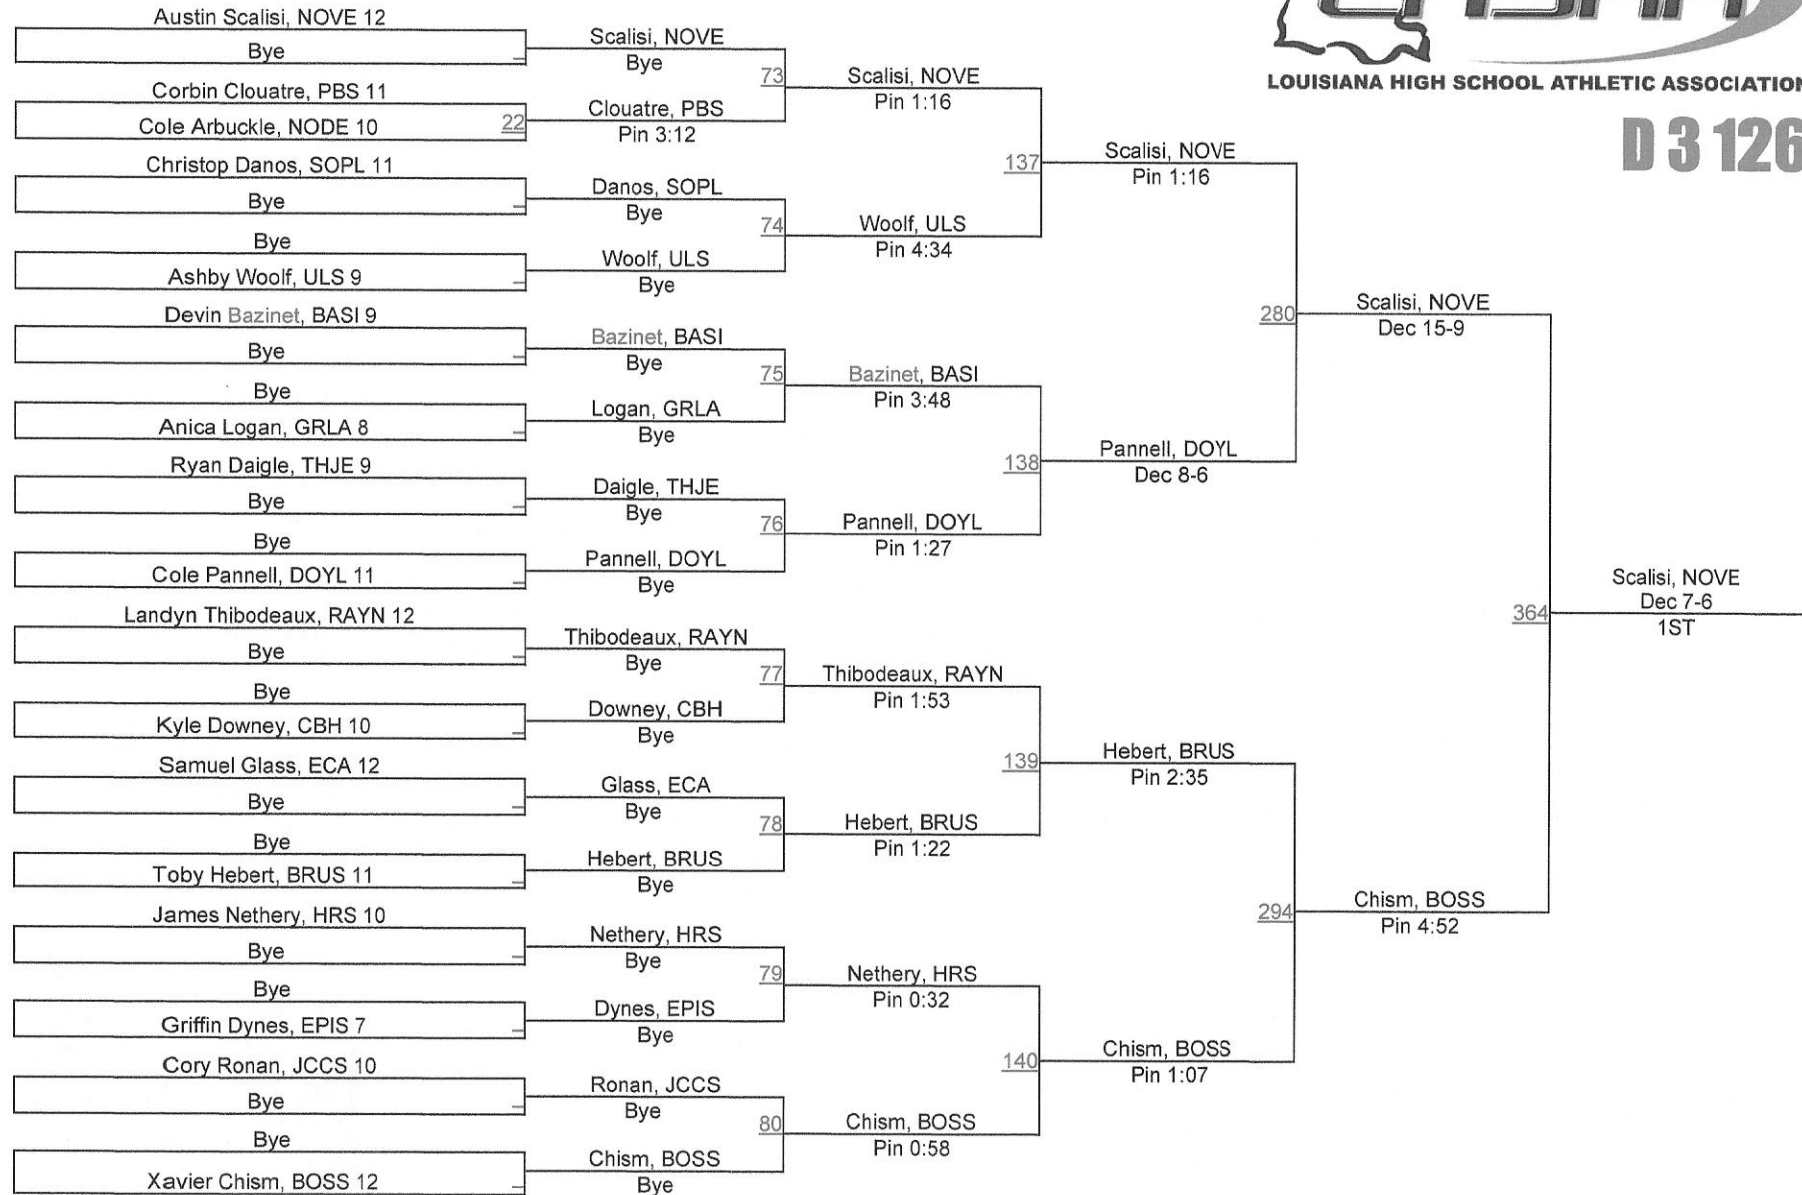

LOUISIANA HIGH SCHOOL ATHLETIC ASSOCIATION

D 3 126