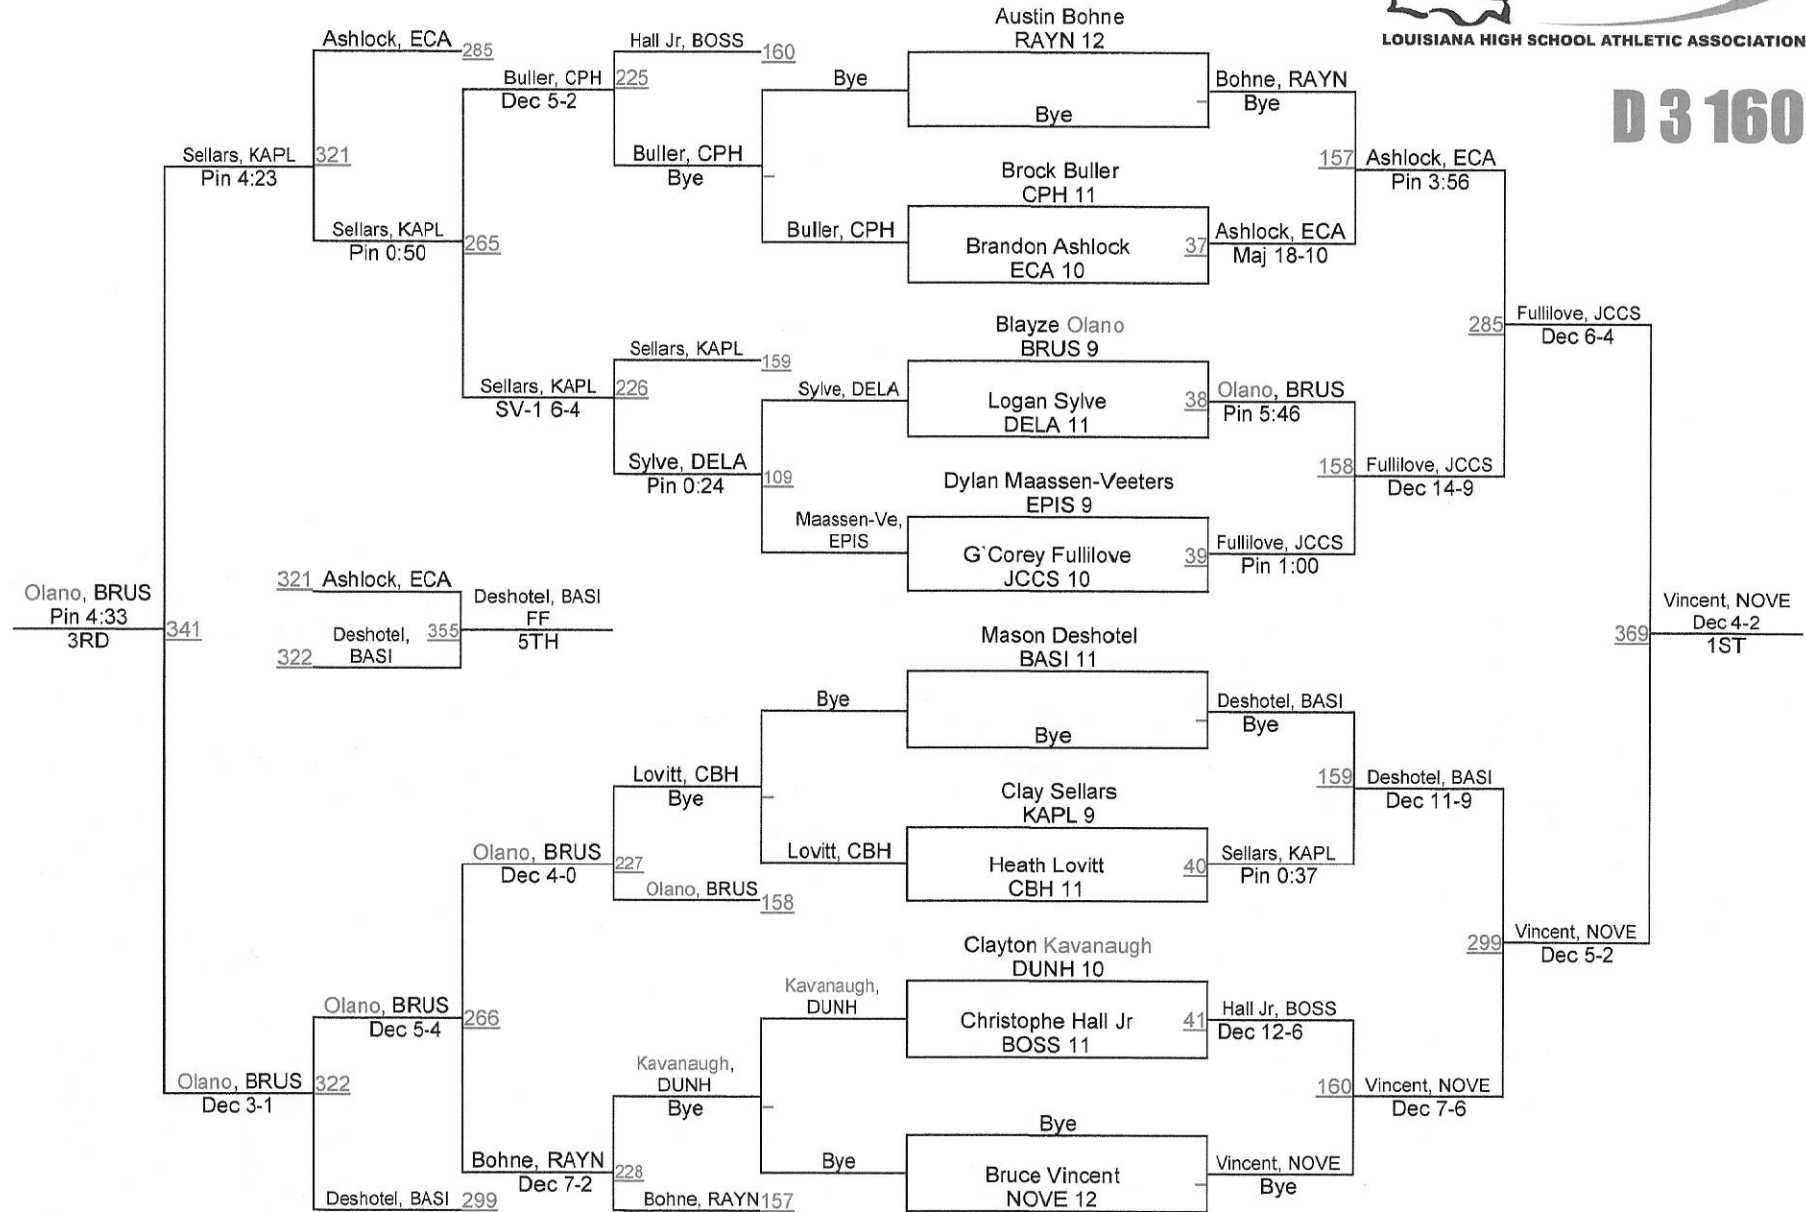

2013 LHSAA State Championships

D 3 160