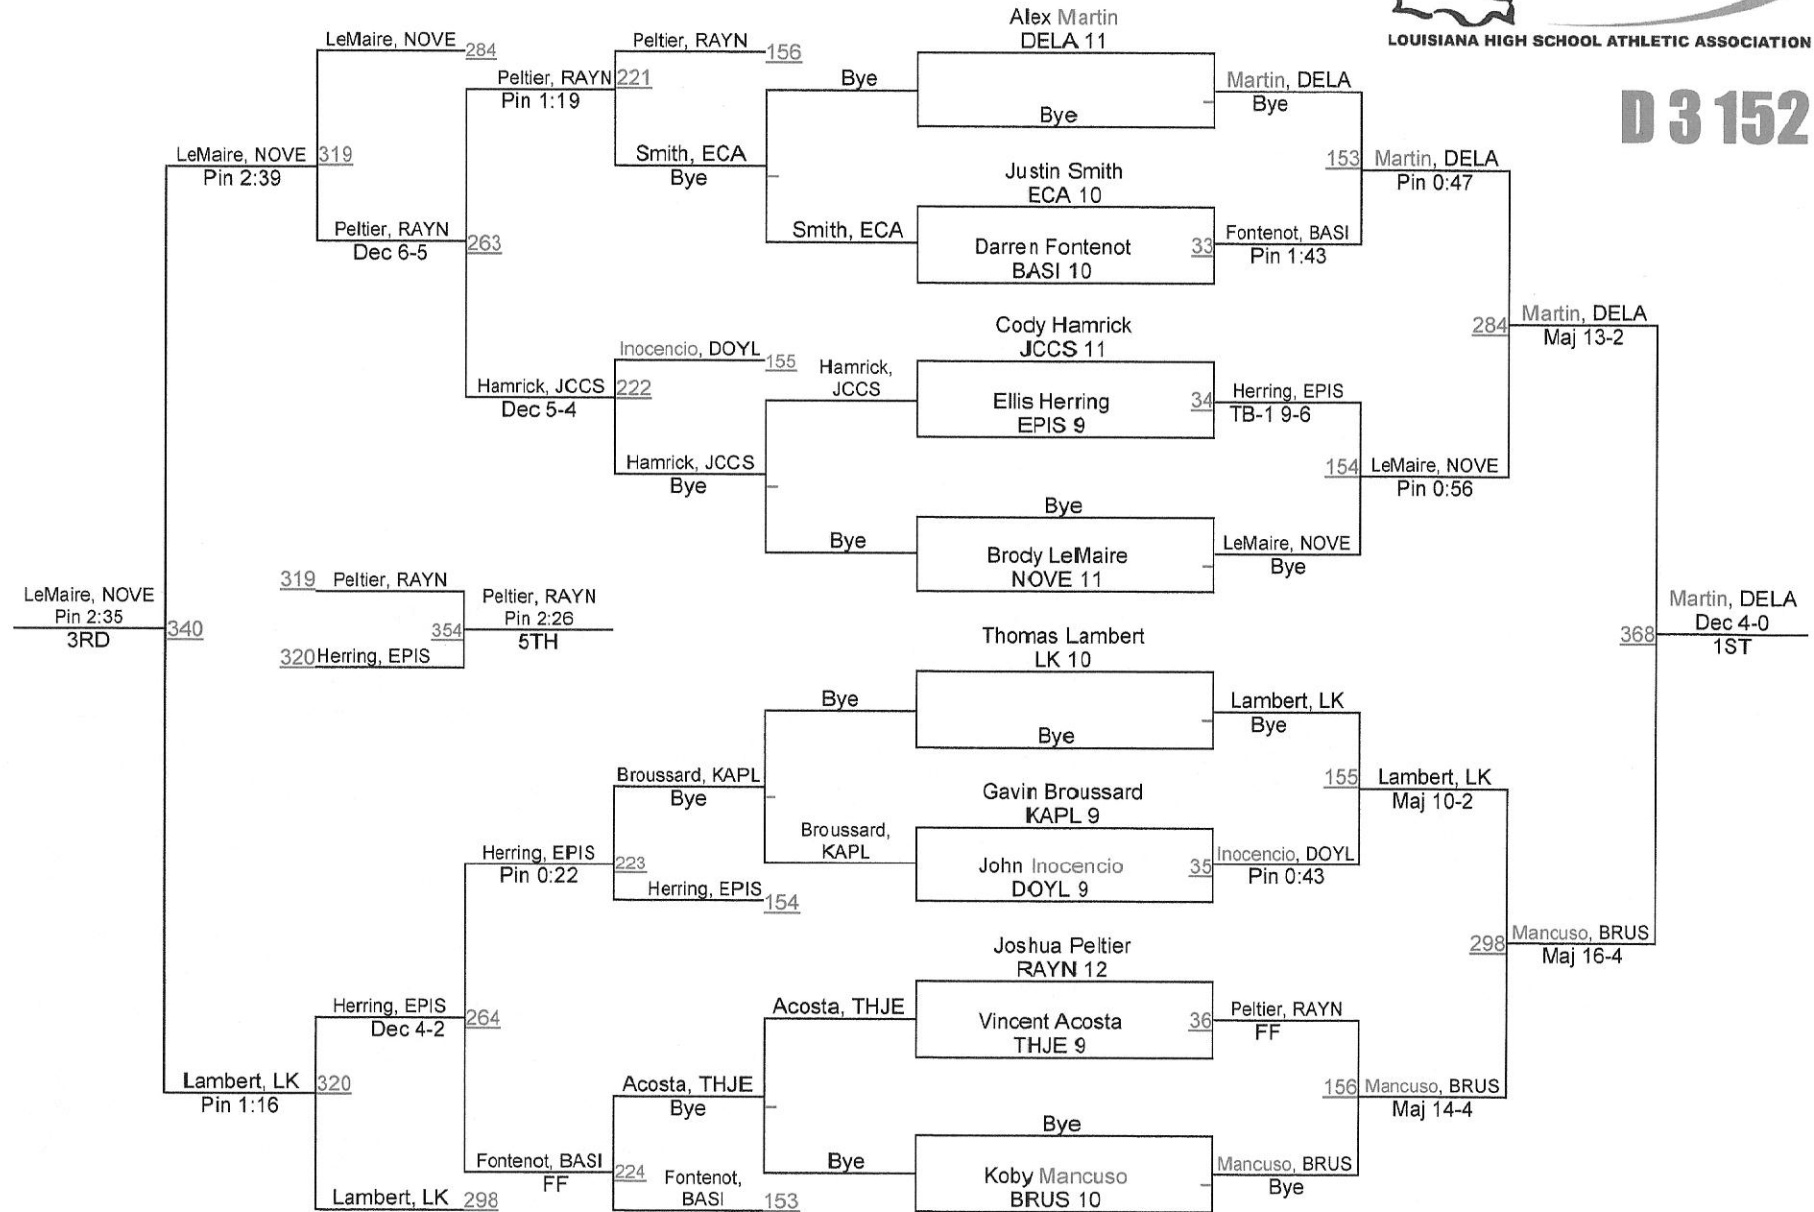

2013 LHSAA State Championships

D 3 160

2013 LHSAA State Championships

D 3 170

2013 LHSAA State Championships

D 3 195

2013 LHSAA State Championships

D 3 285