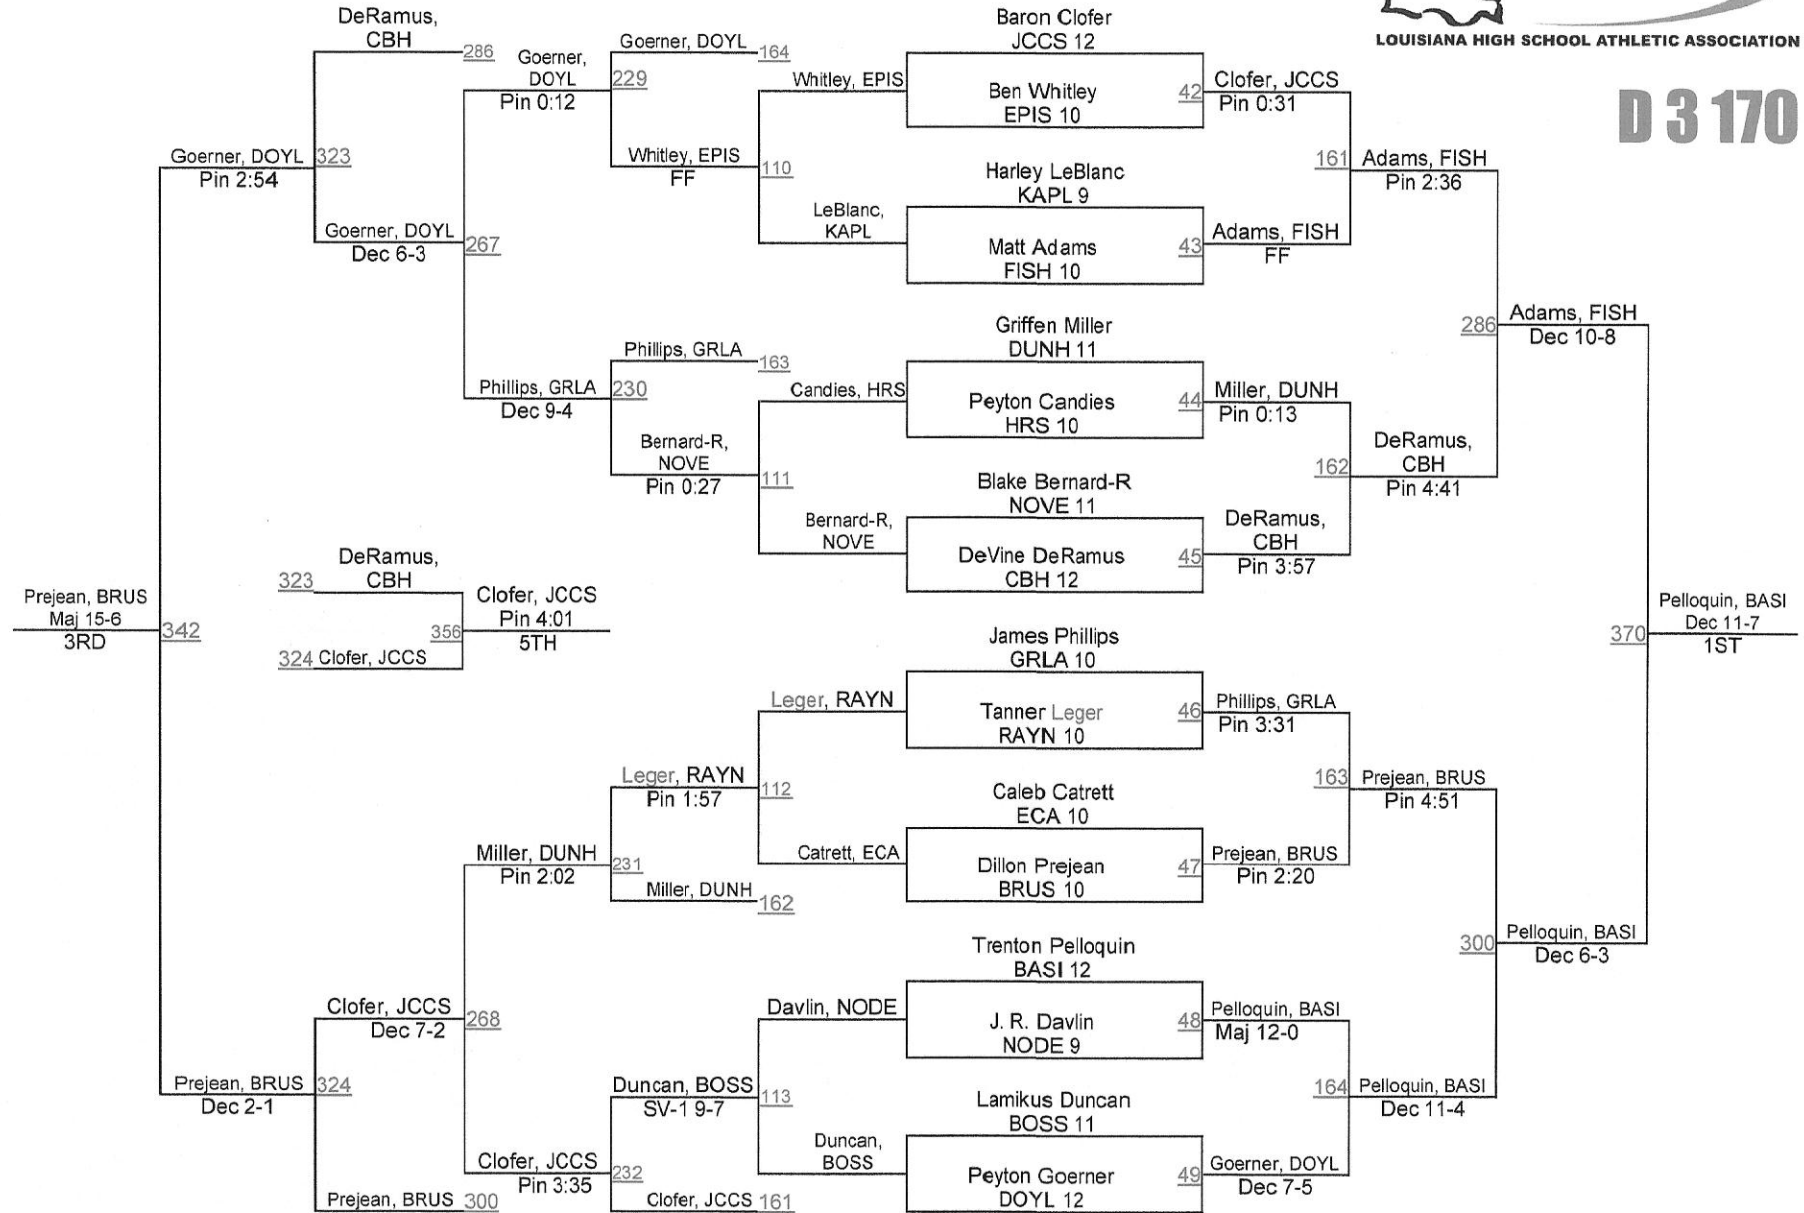

2013 LHSAA State Championships

D 3 160

2013 LHSAA State Championships

D 3 170

2013 LHSAA State Championships

D 3 195

2013 LHSAA State Championships

D 3 285