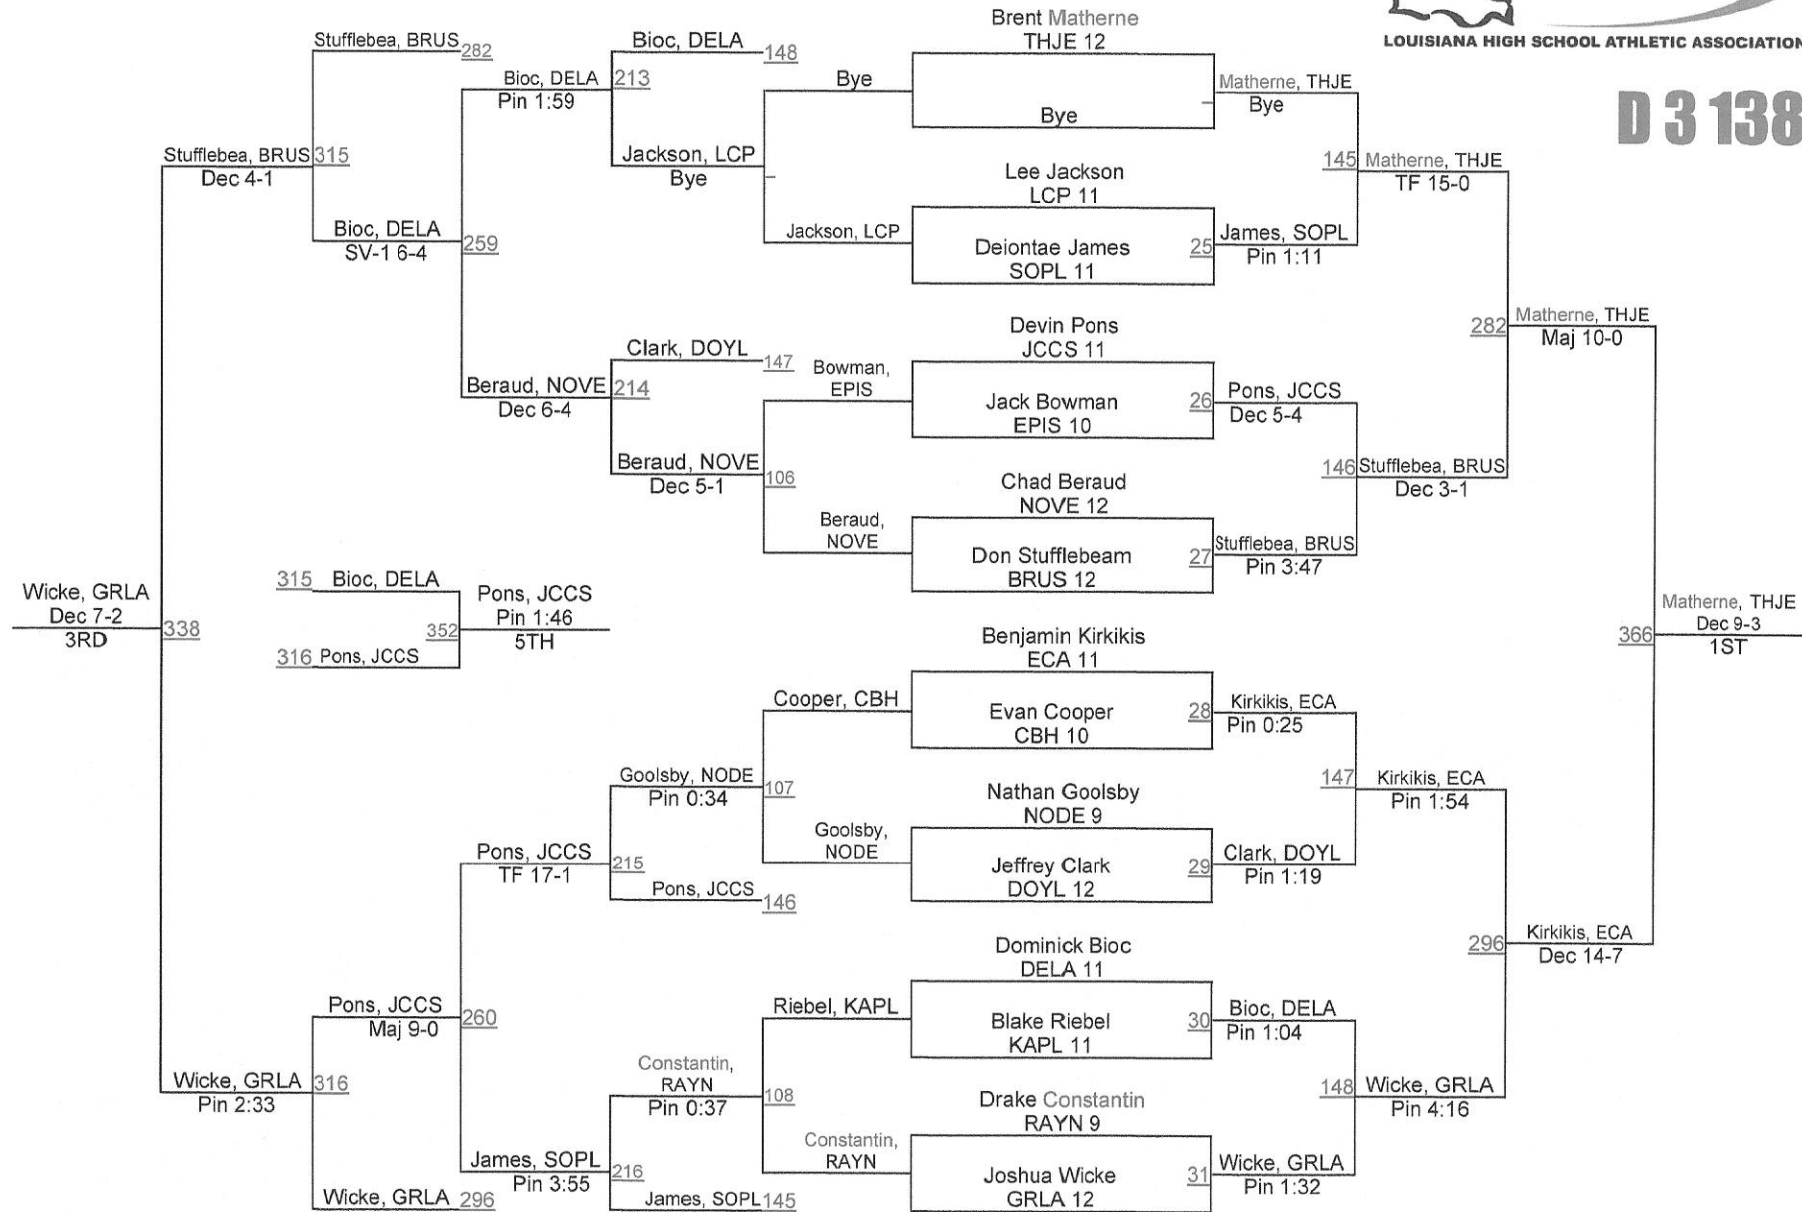

2013 LHSAA State Championships

D 3 138