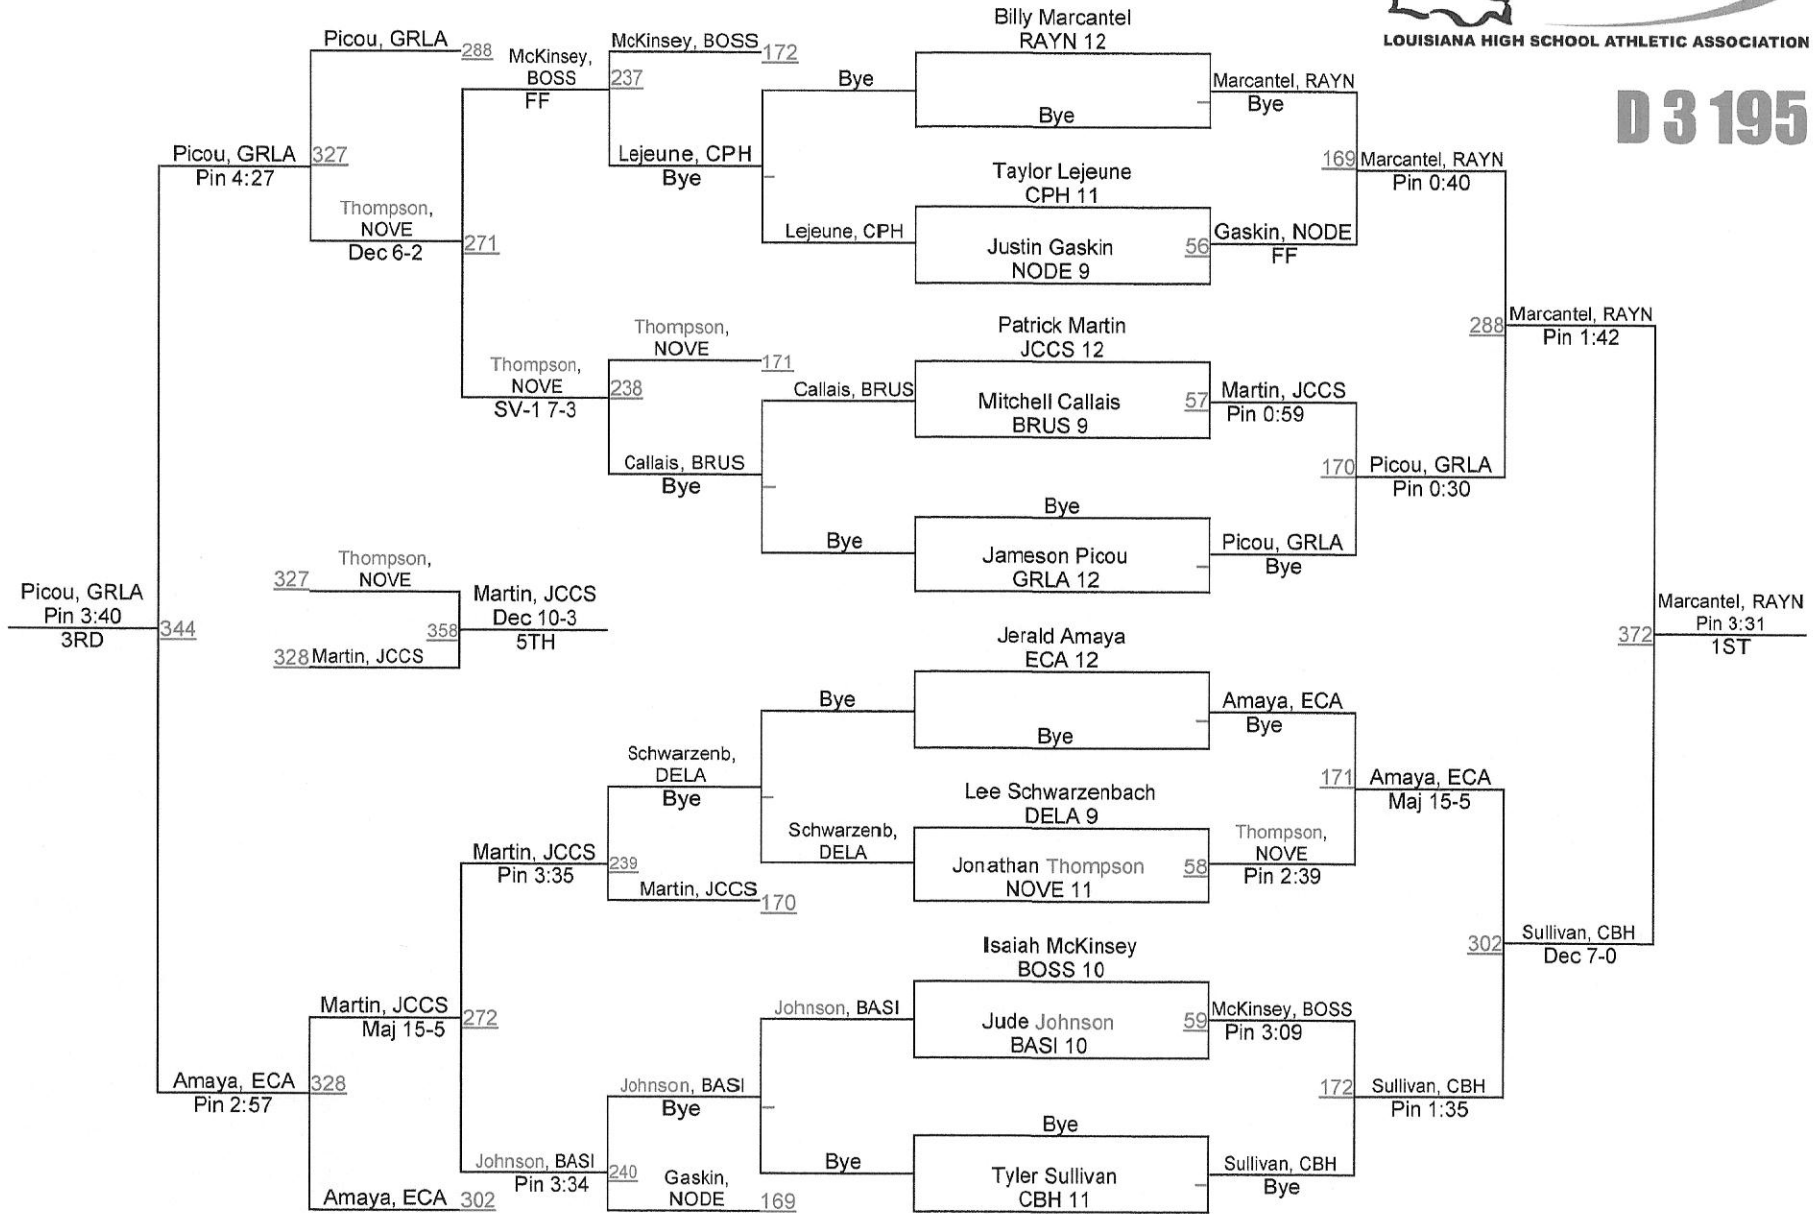

2013 LHSAA State Championships

D 3 160

2013 LHSAA State Championships

D 3 170

2013 LHSAA State Championships

D 3 195

2013 LHSAA State Championships

D 3 285