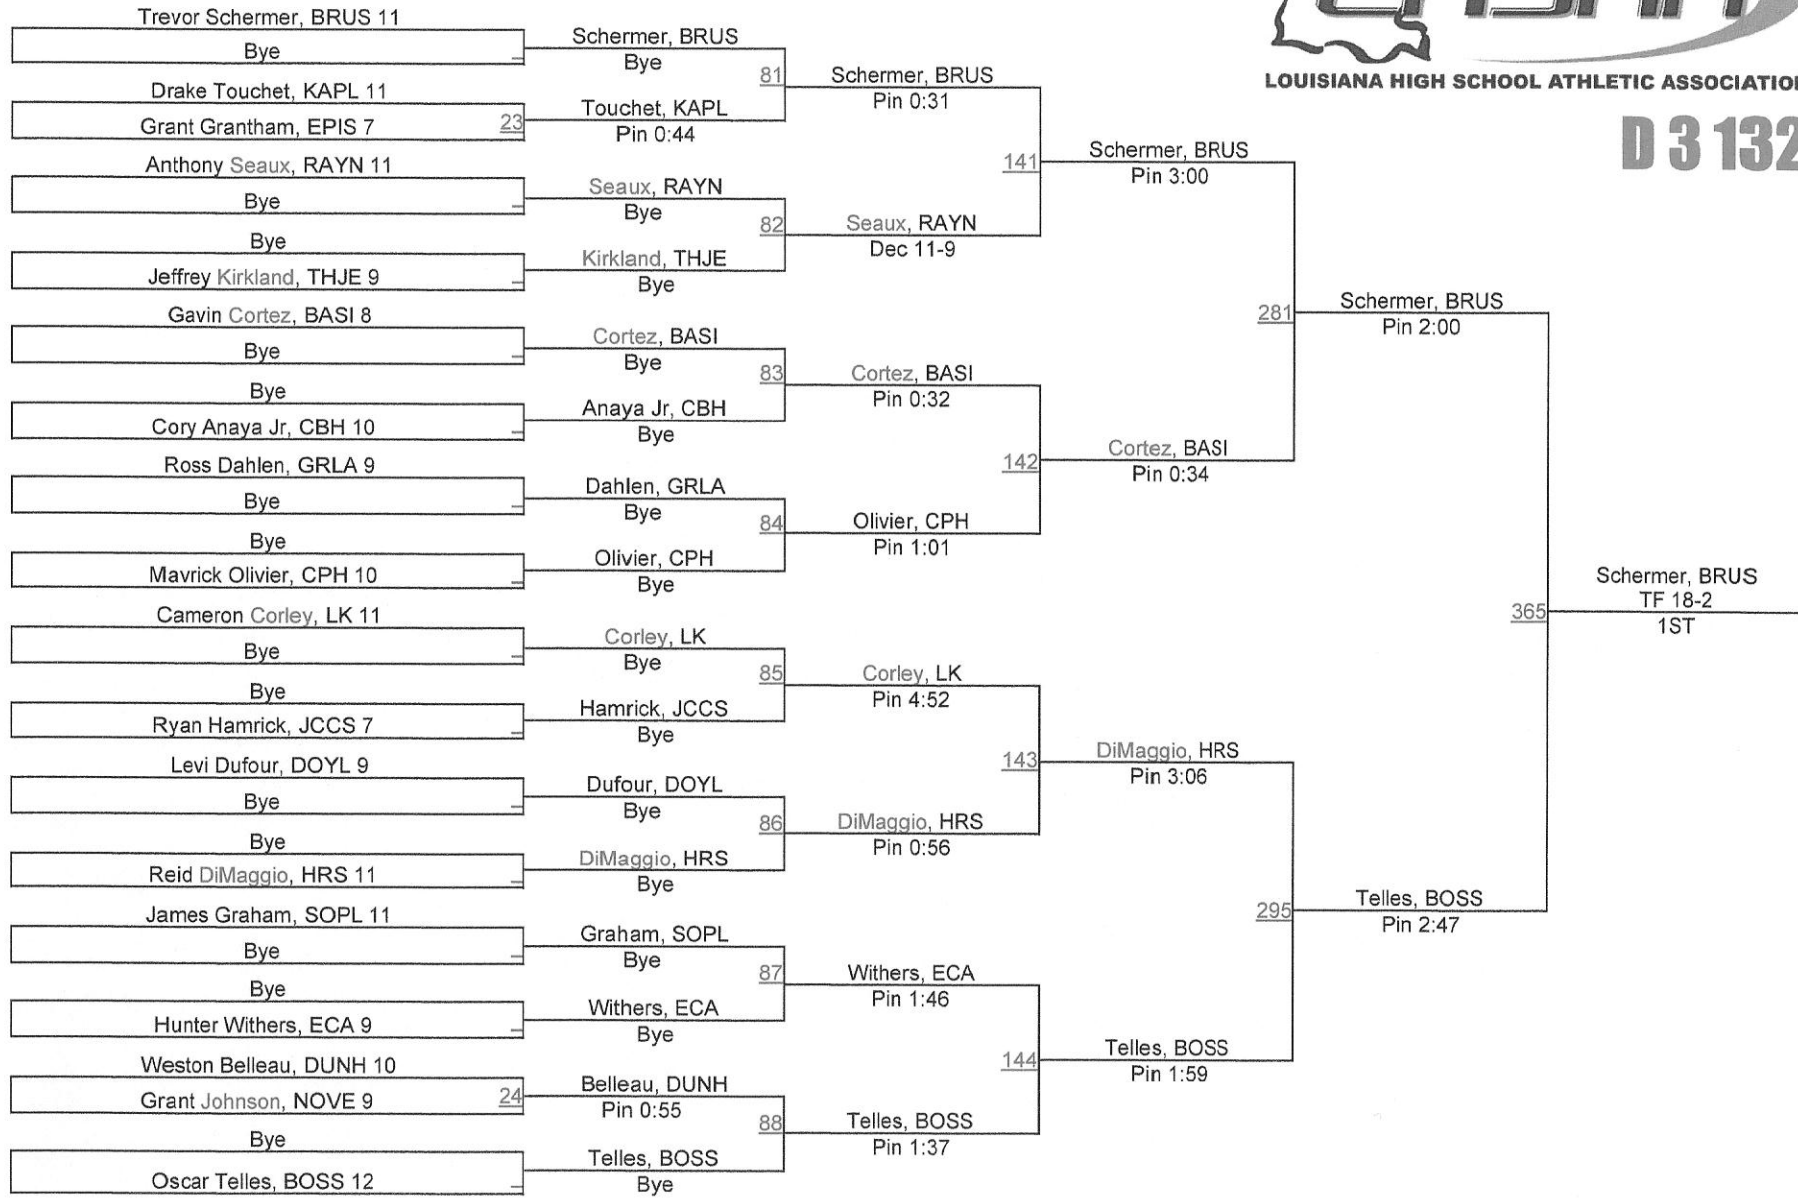

LOUISIANA HIGH SCHOOL ATHLETIC ASSOCIATION

D 3 132