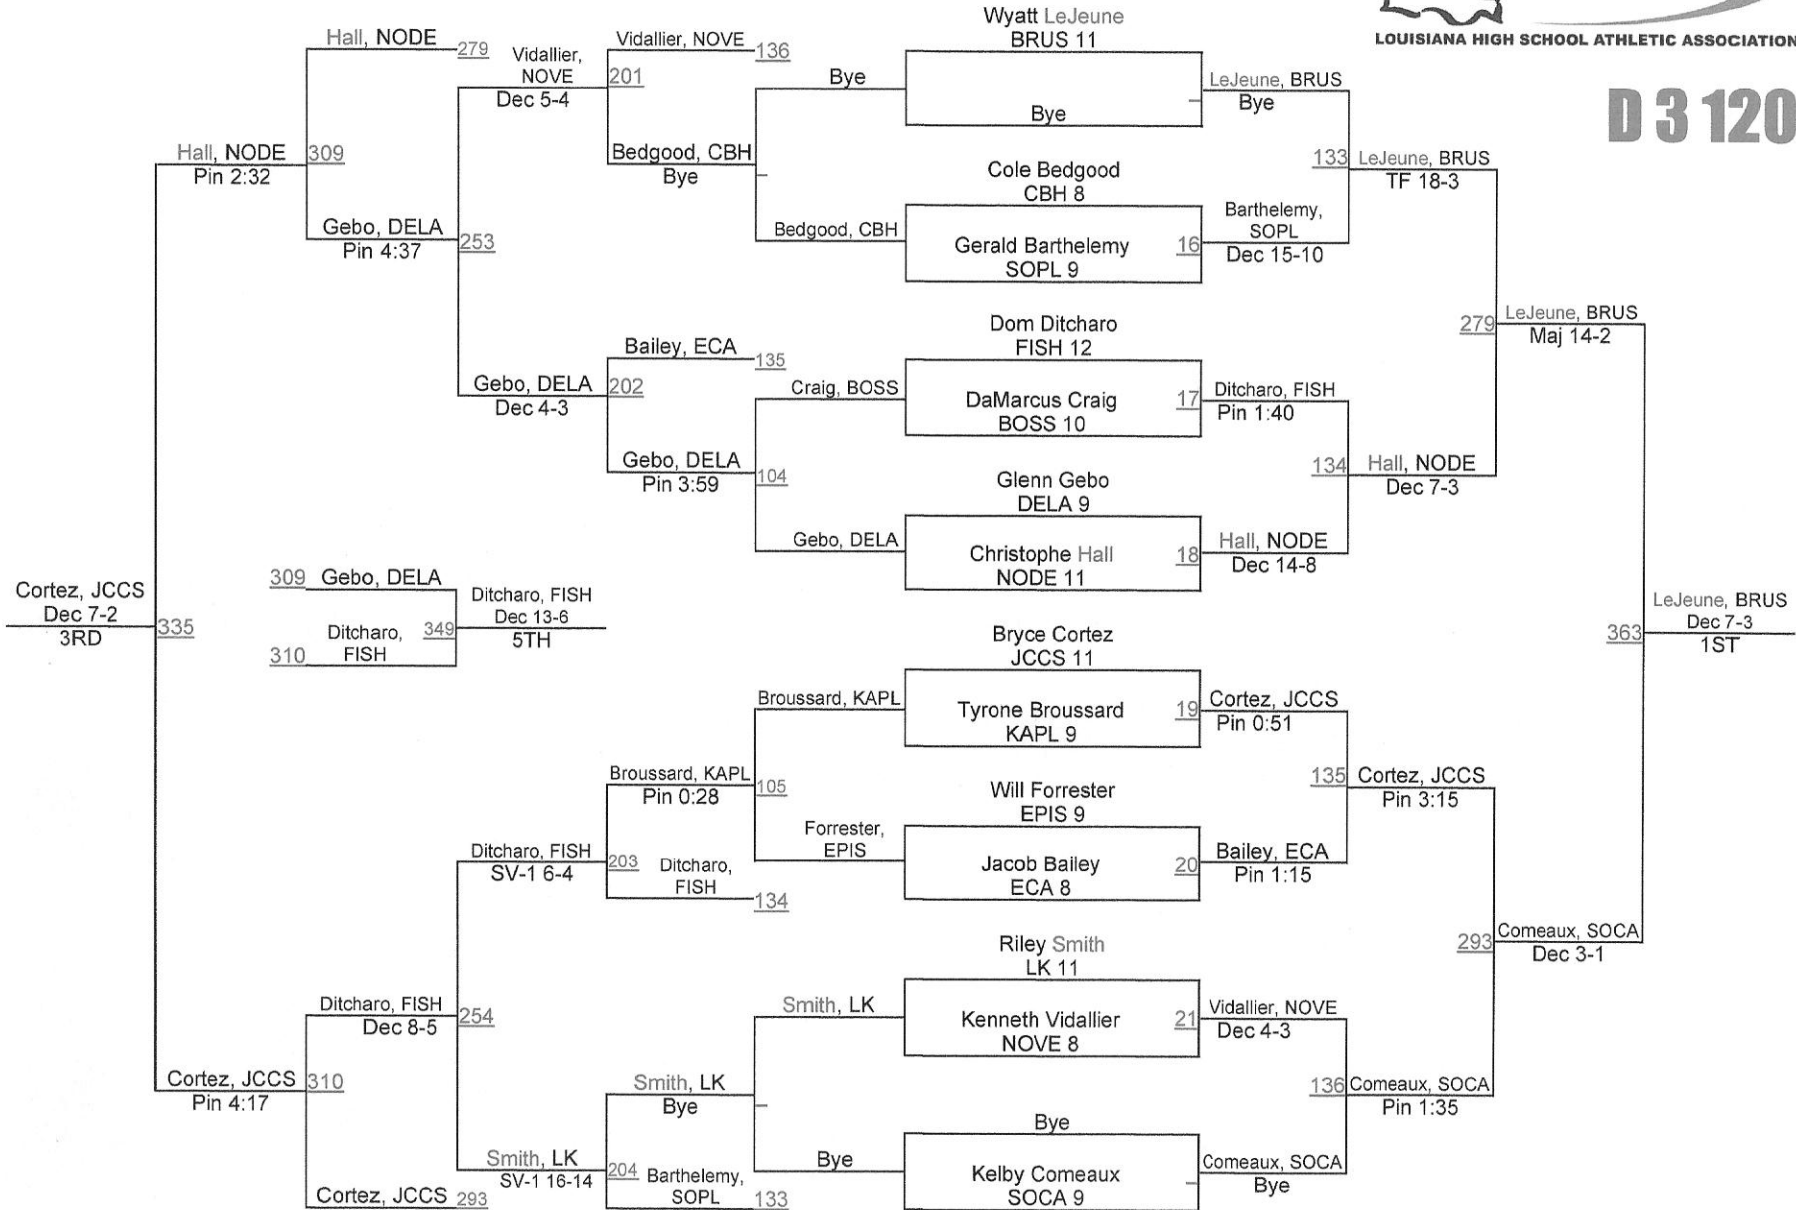

2013 LHSAA State Championships

D 3 120