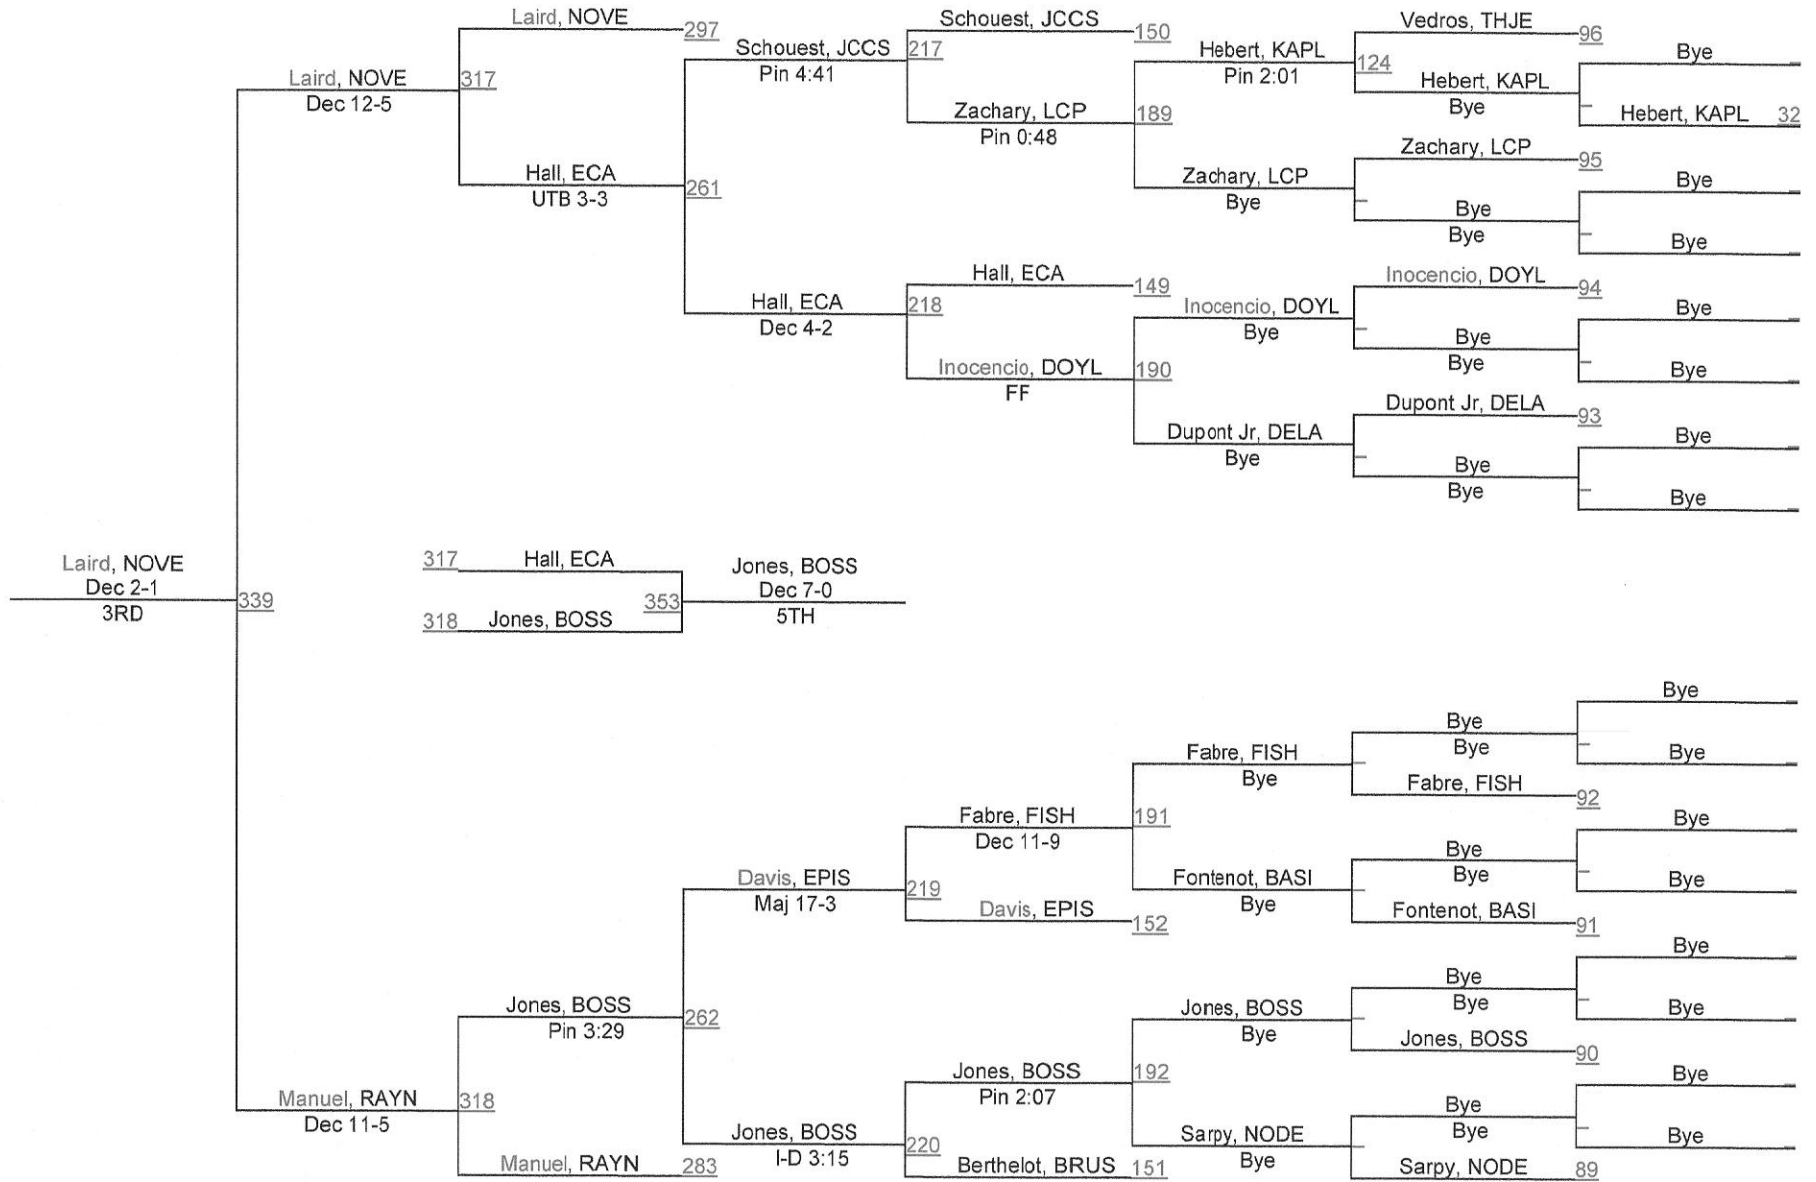

2013 LHSAA State Championships

LOUISIANA HIGH SCHOOL ATHLETIC ASSOCIATION

D 3 132

2013 LHSAA State Championships

D 3 138

D 3 145

2013 LHSAA State Championships

D 3 152