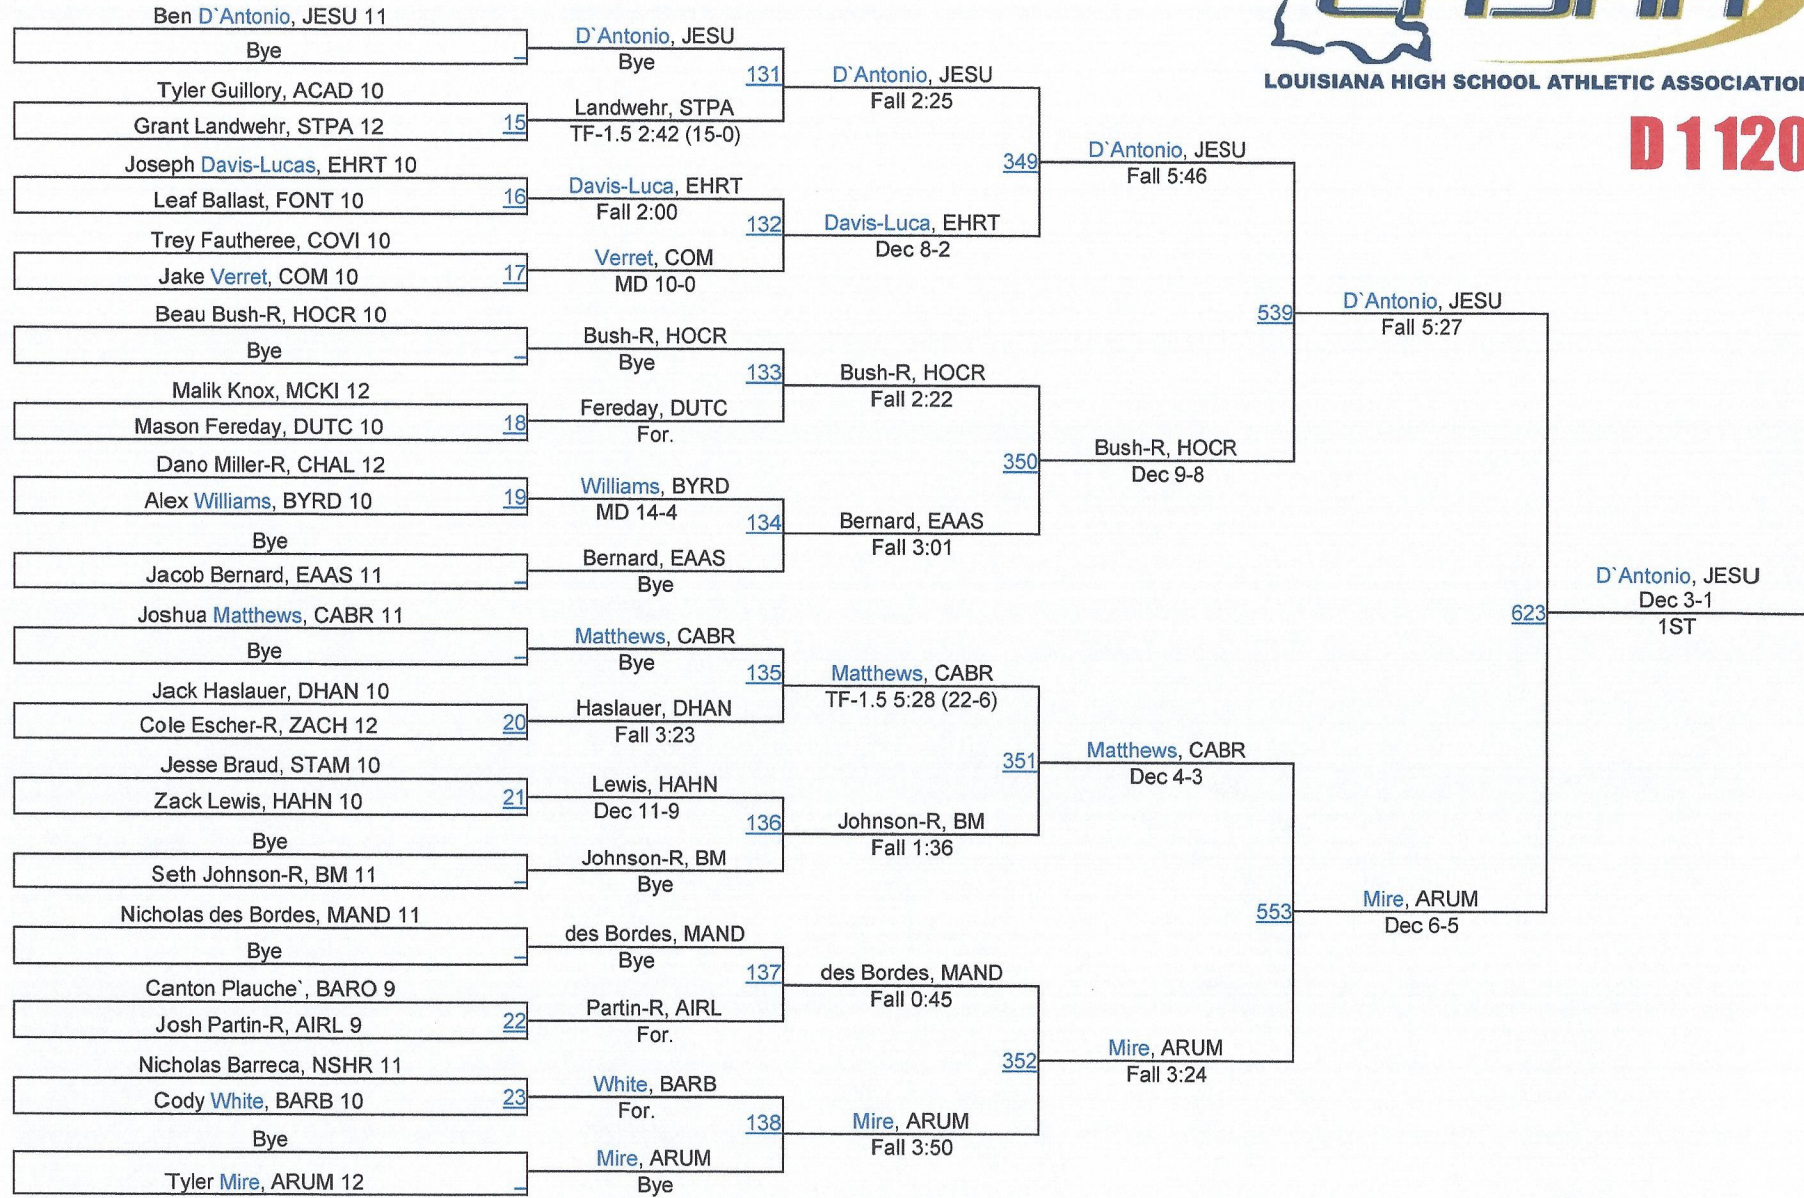

# 2014 LHSAA State Championships

LOUISIANA HIGH SCHOOL ATHLETIC ASSOCIATION

**D 1120**

# D 1120