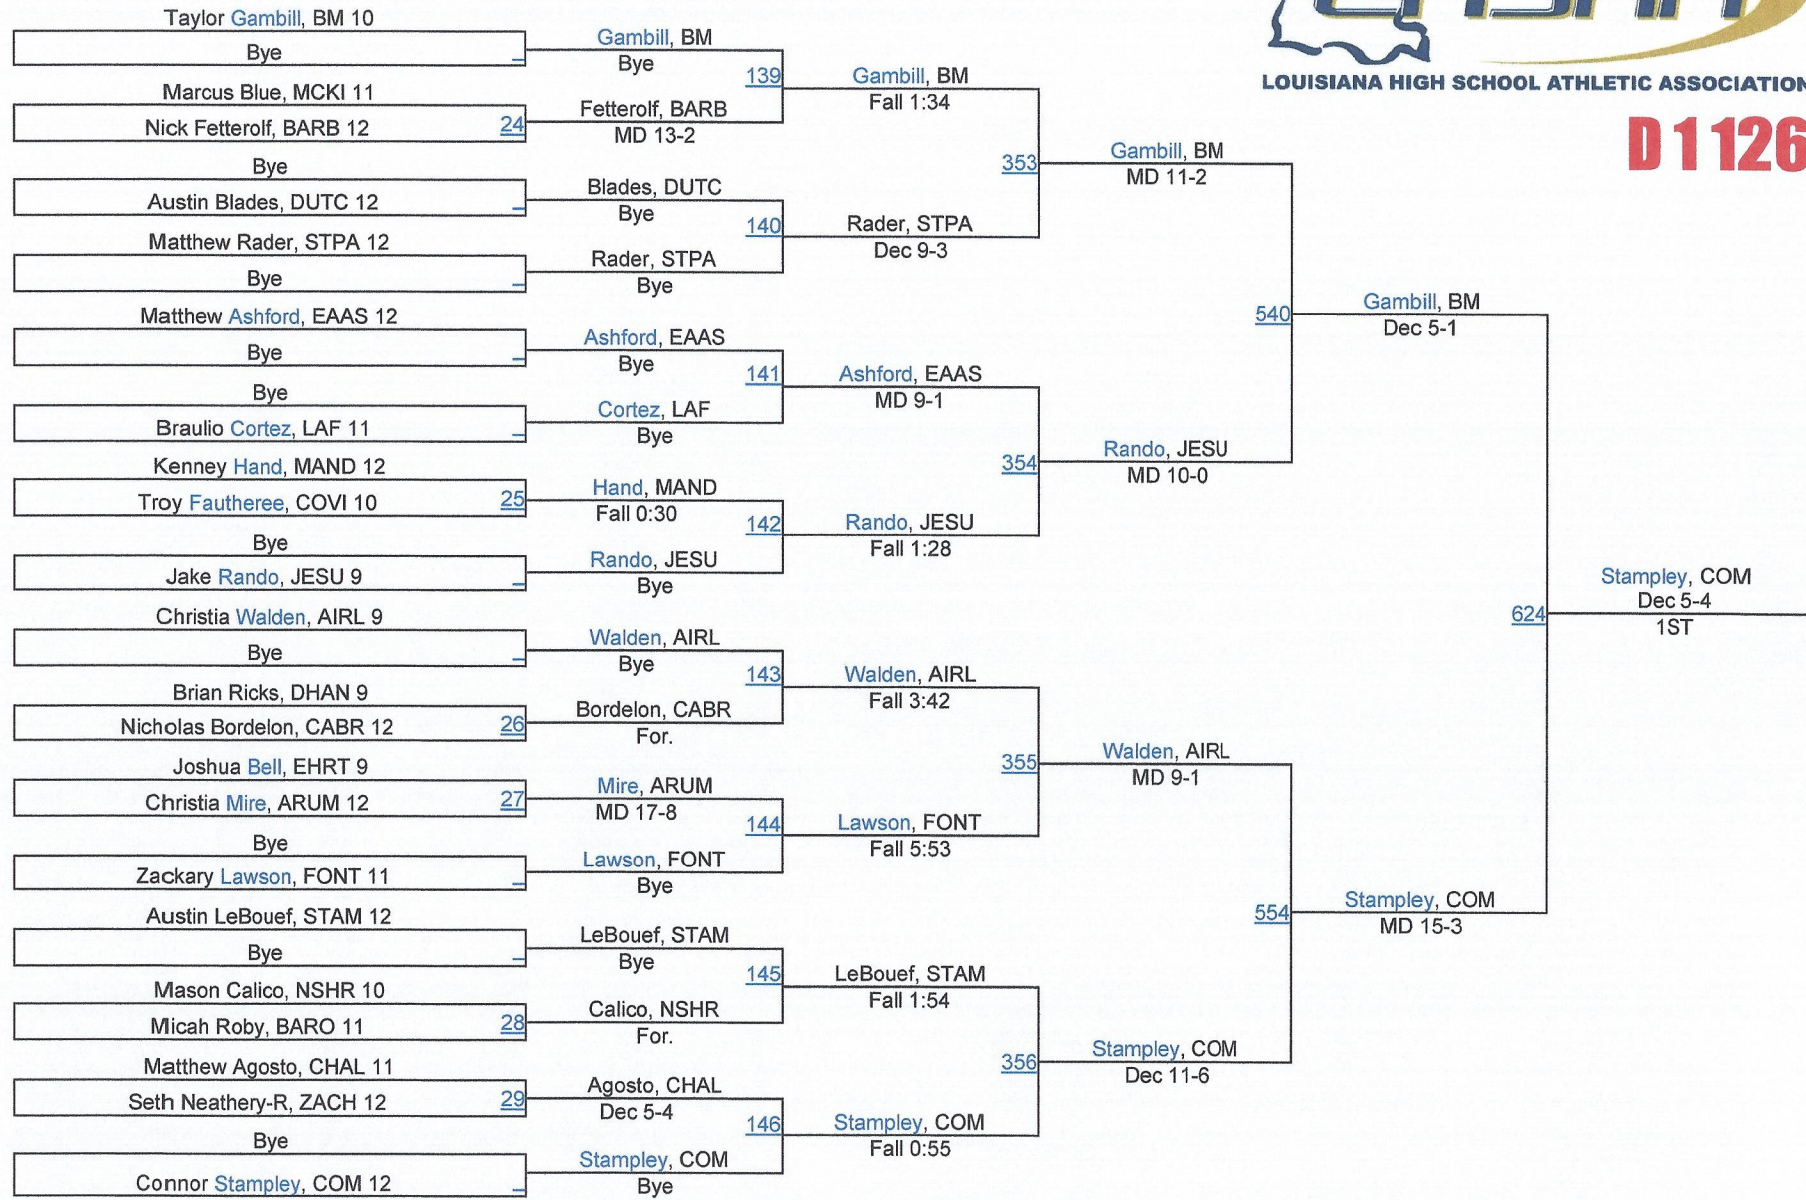

2014 LHSAA State Championships

D 1126

D 1126