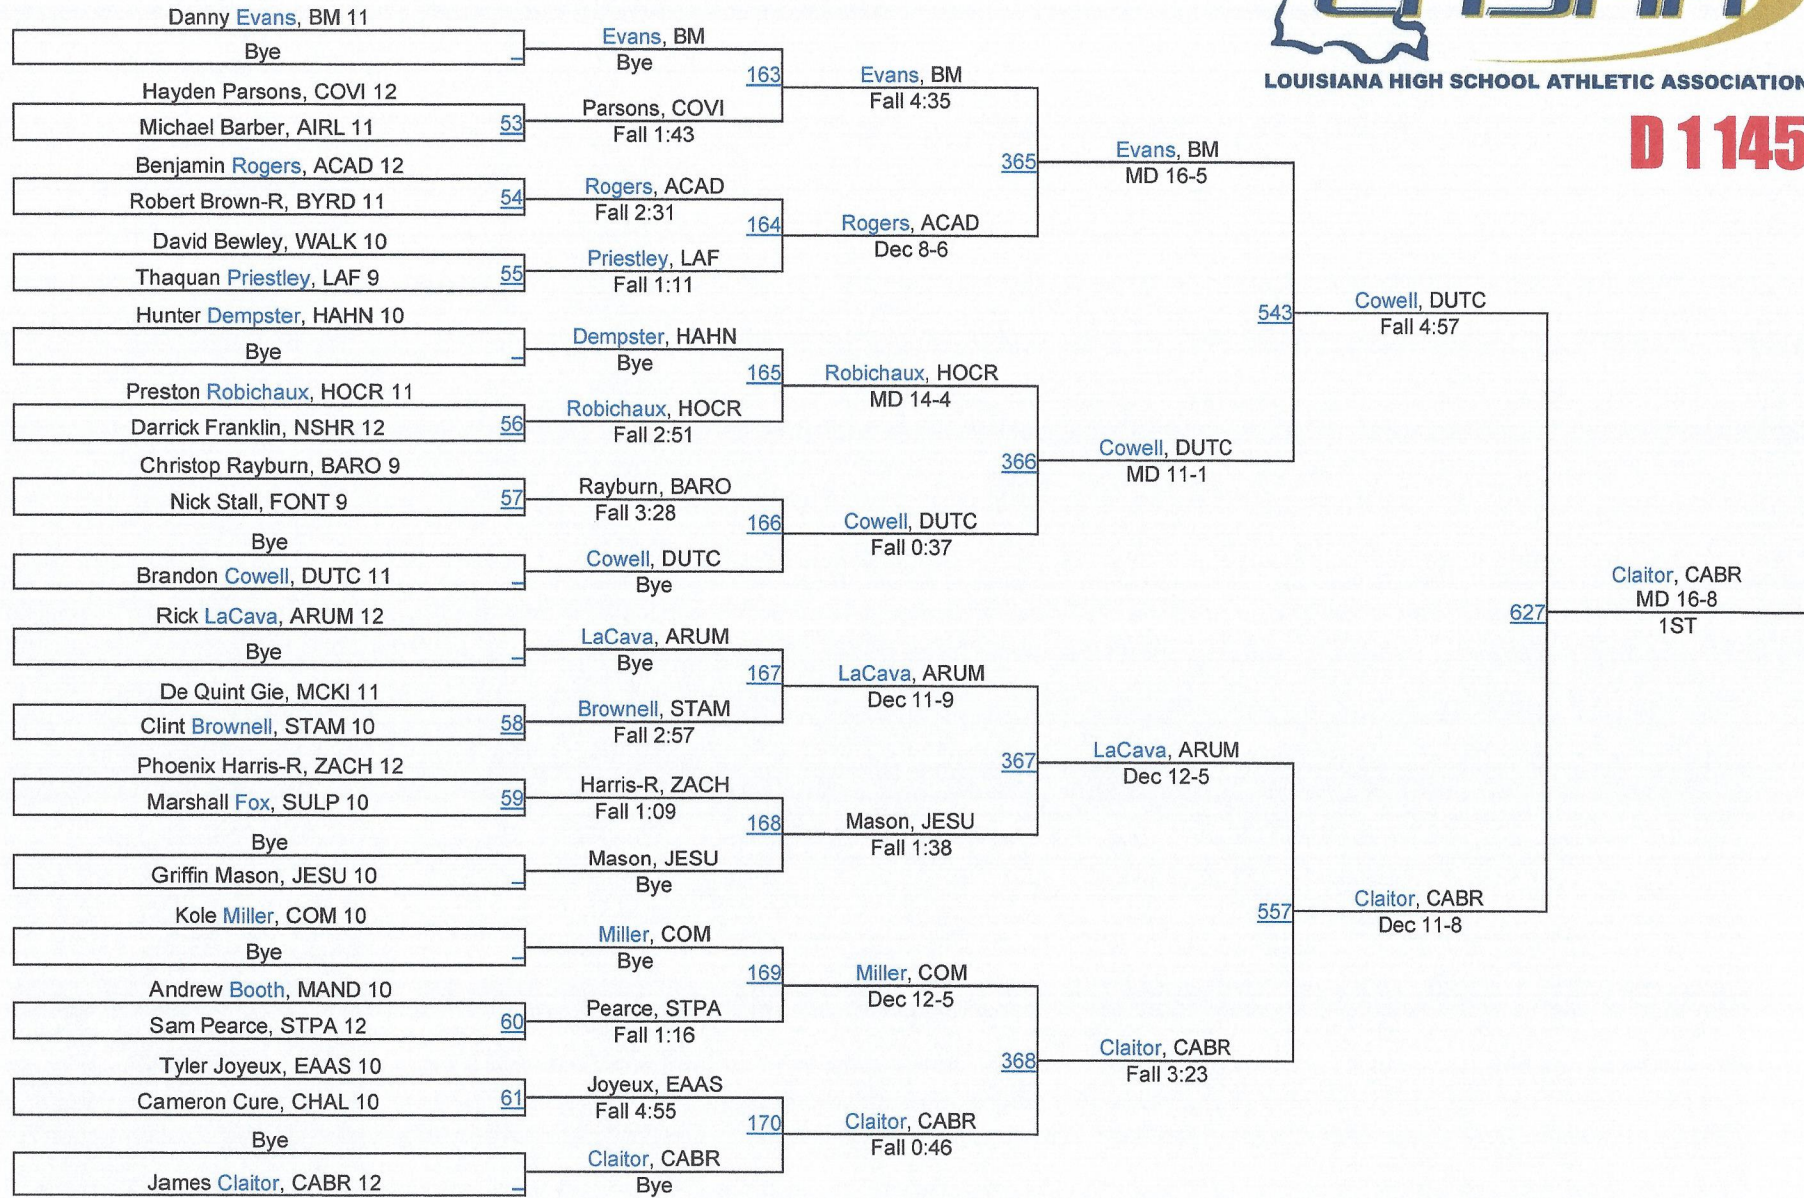

2014 LHSAA State Championships

D 1145

D 1145