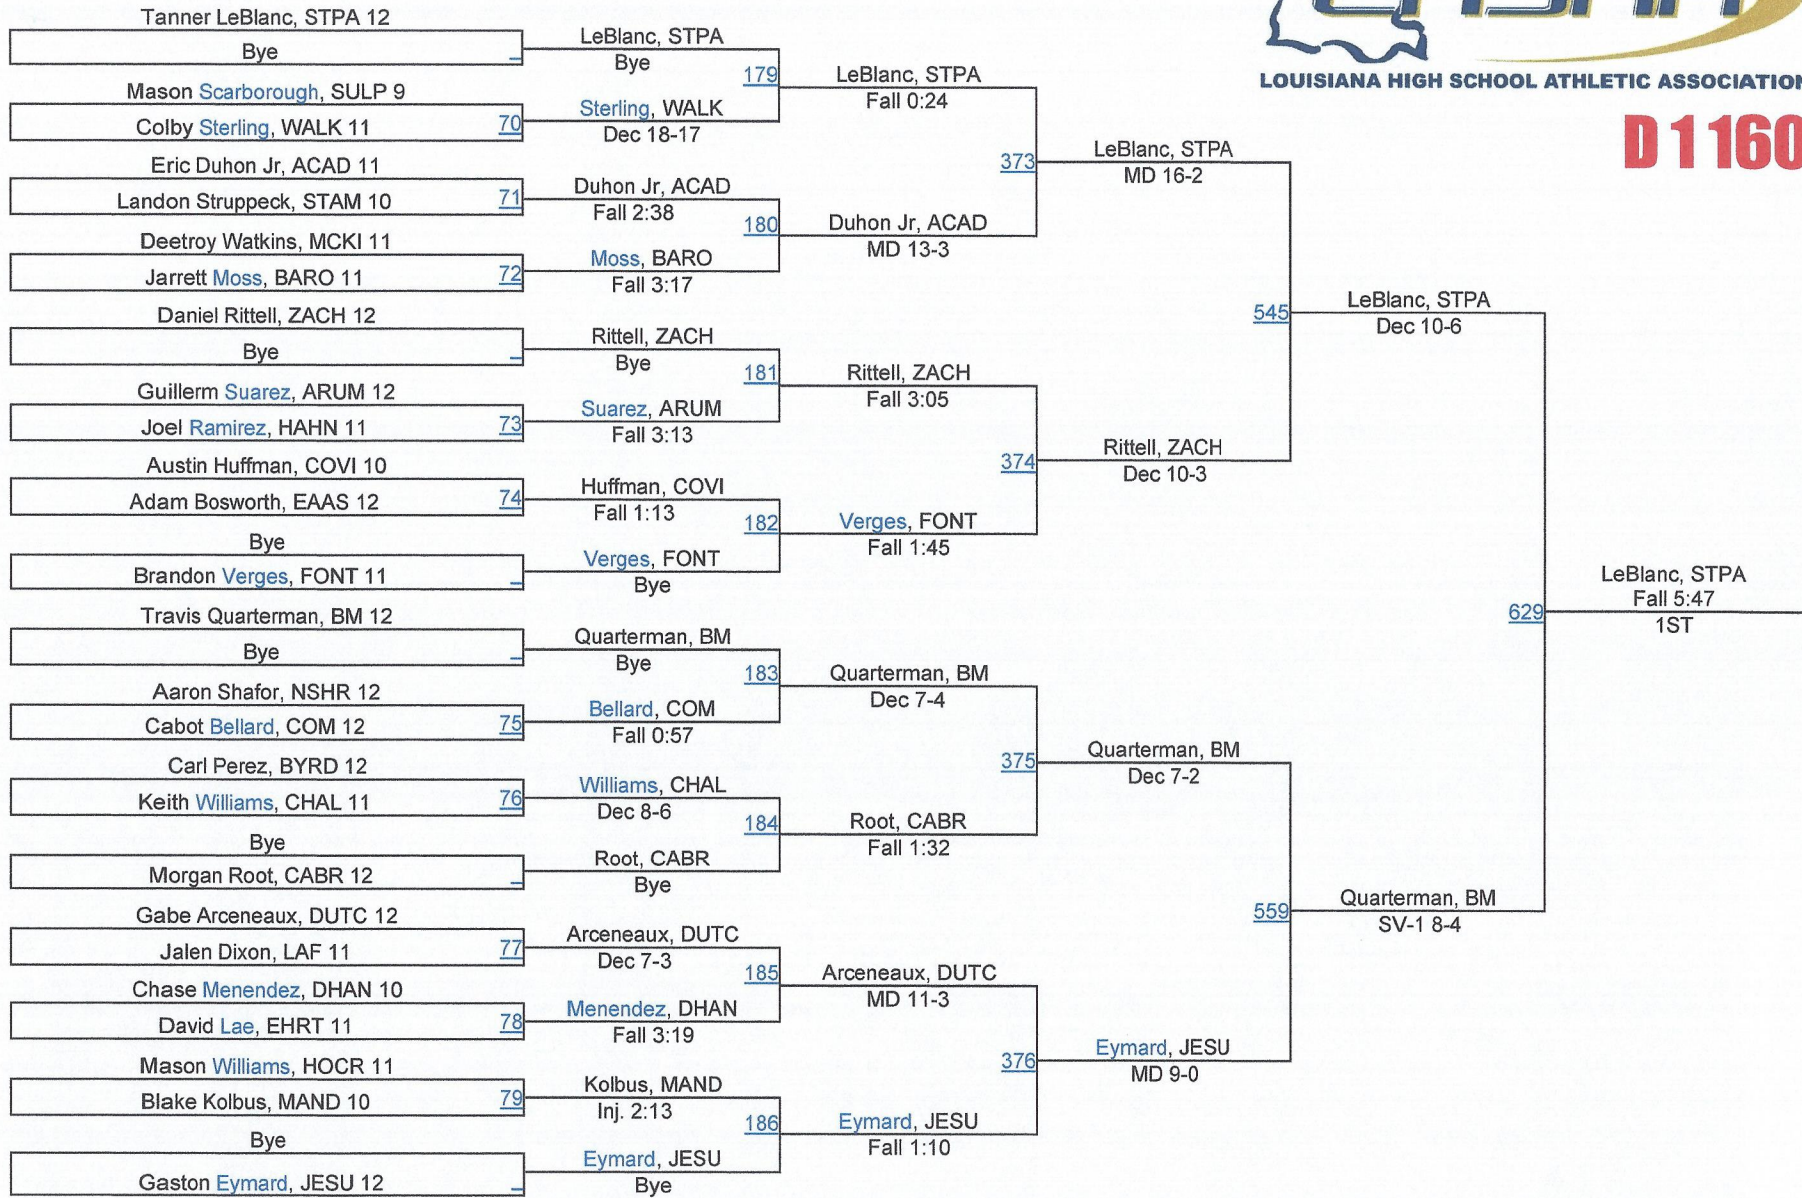

# 2014 LHSAA State Championships

LOUISIANA HIGH SCHOOL ATHLETIC ASSOCIATION

**D 1160**

# D 1160