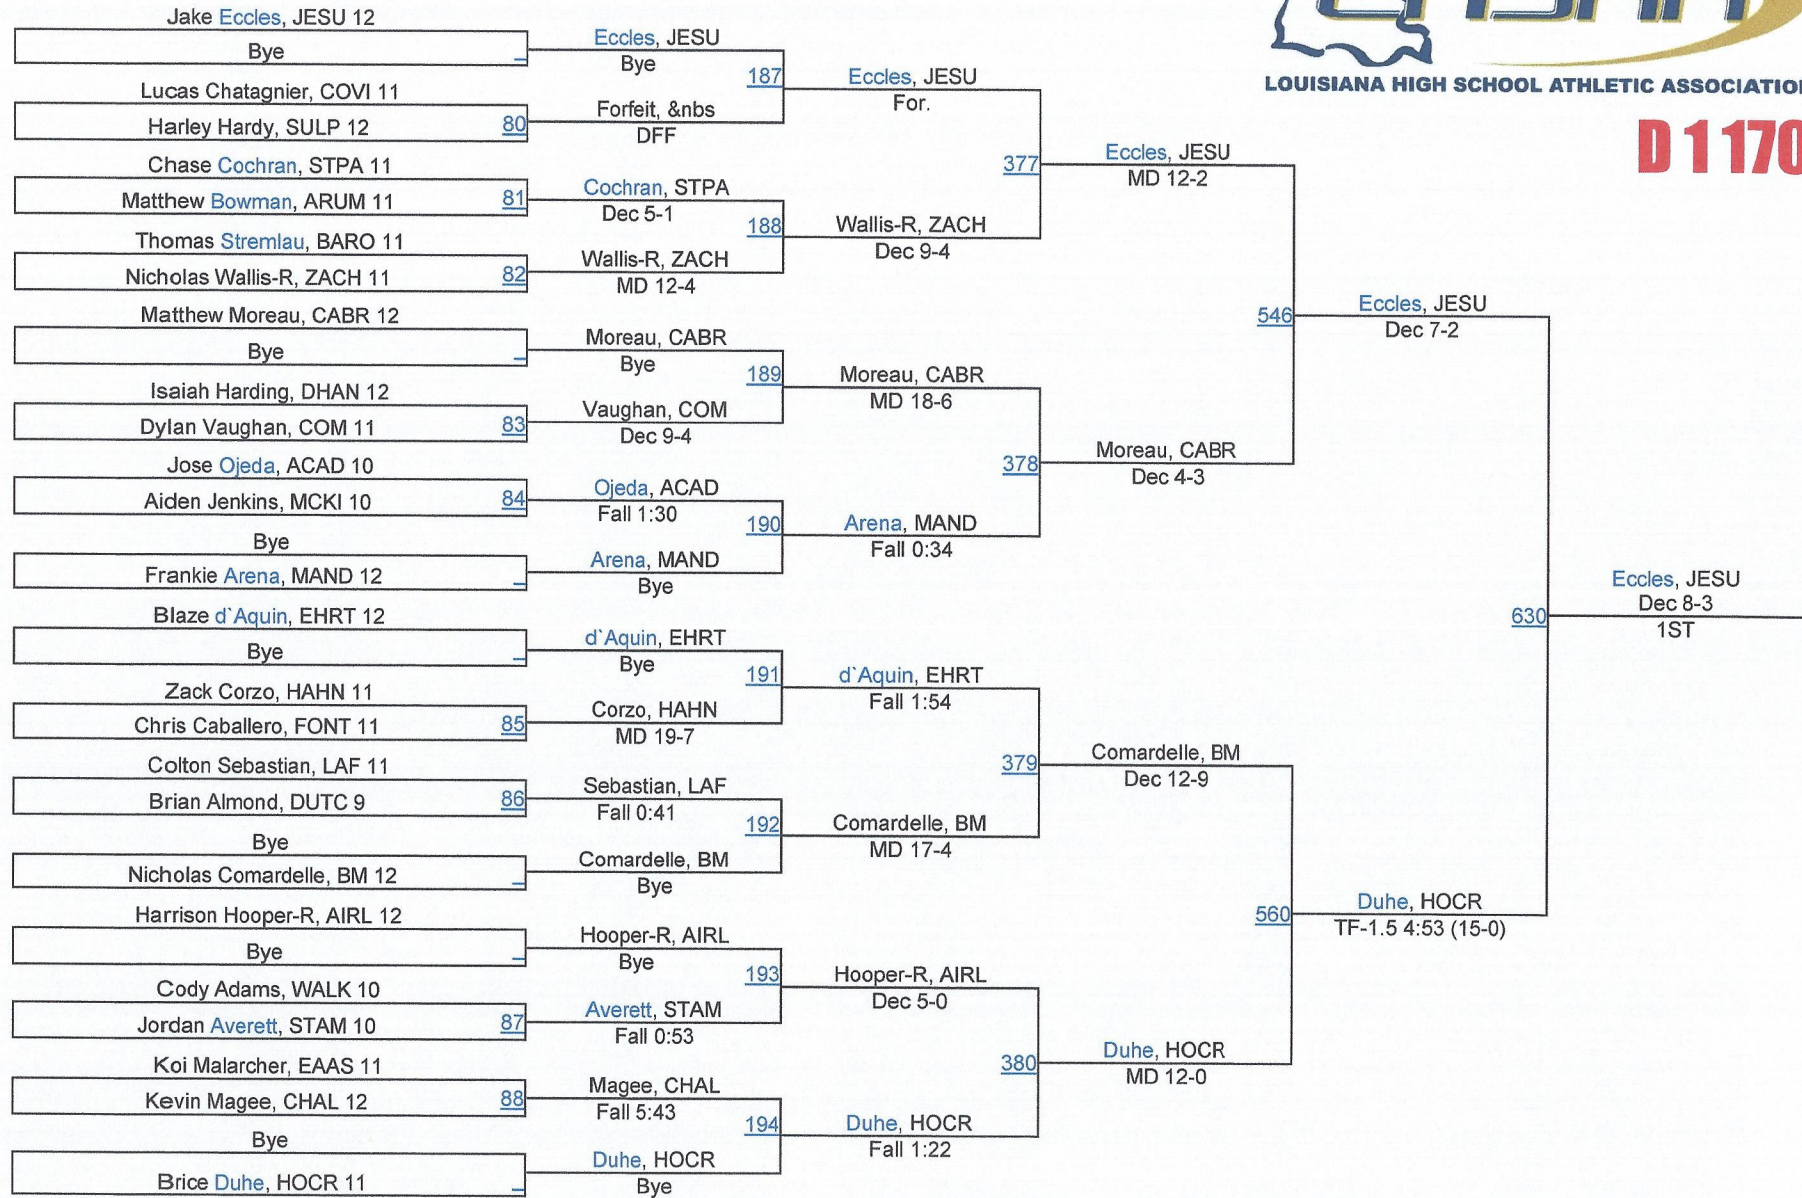

2014 LHSAA State Championships

D 1170

D 1170