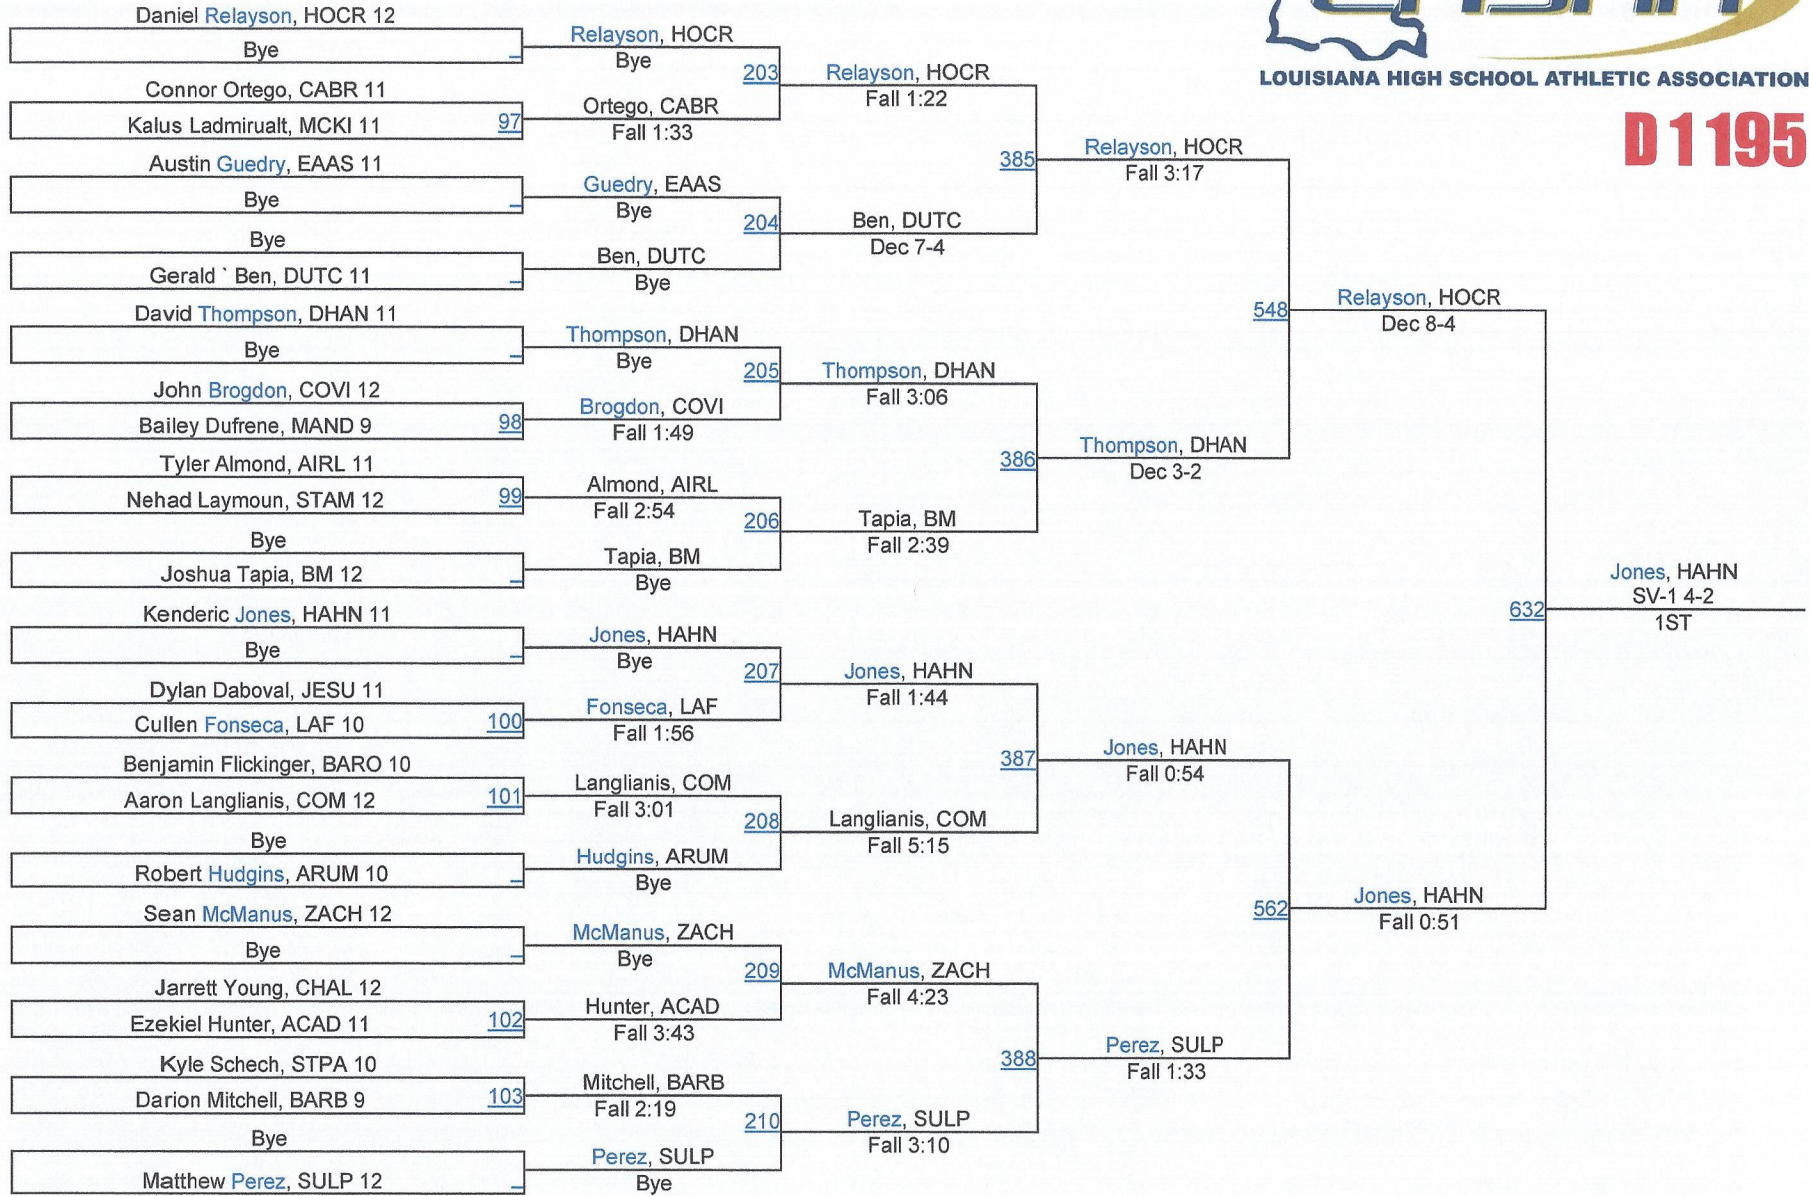

2014 LHSAA State Championships

D 1195

D 1195