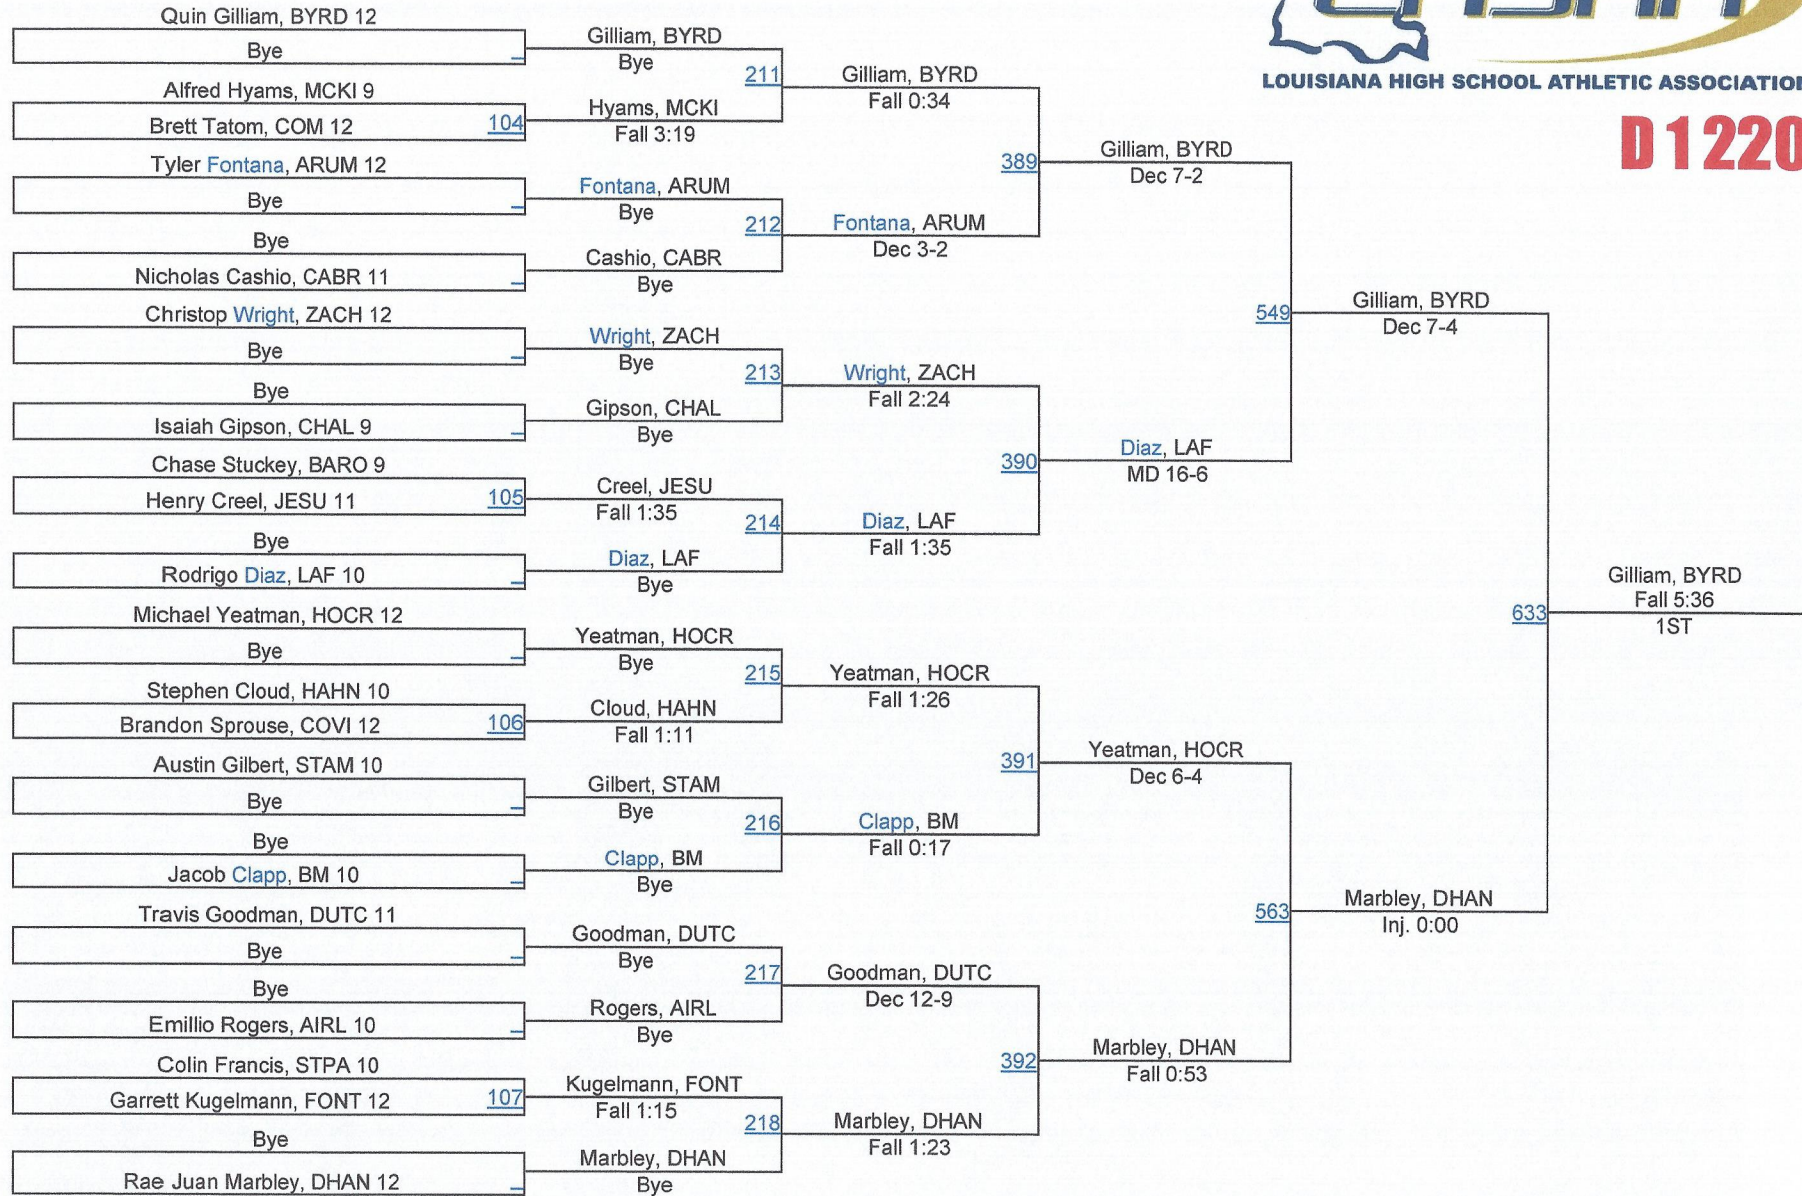

# 2014 LHSAA State Championships

**D 1220**

# D 1220