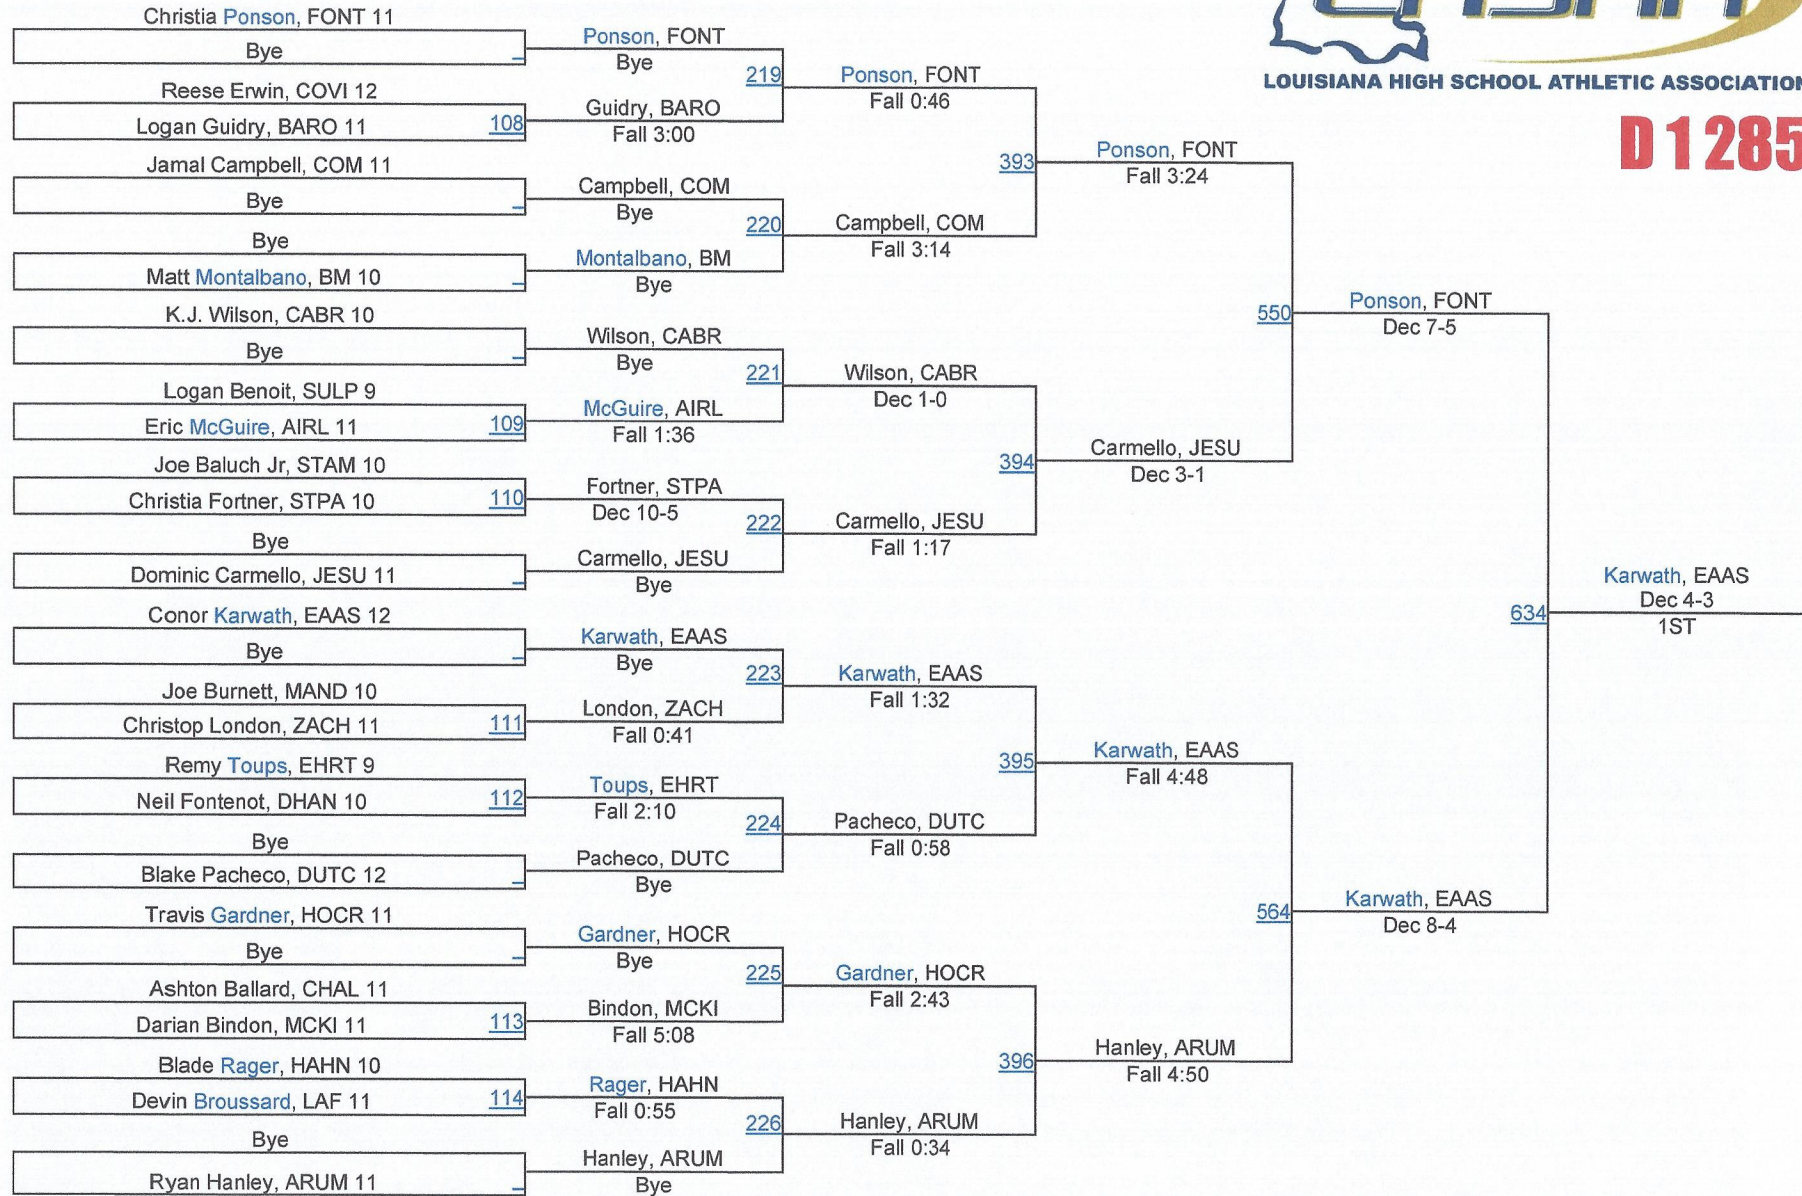

2014 LHSAA State Championships

D 1285

D 1285