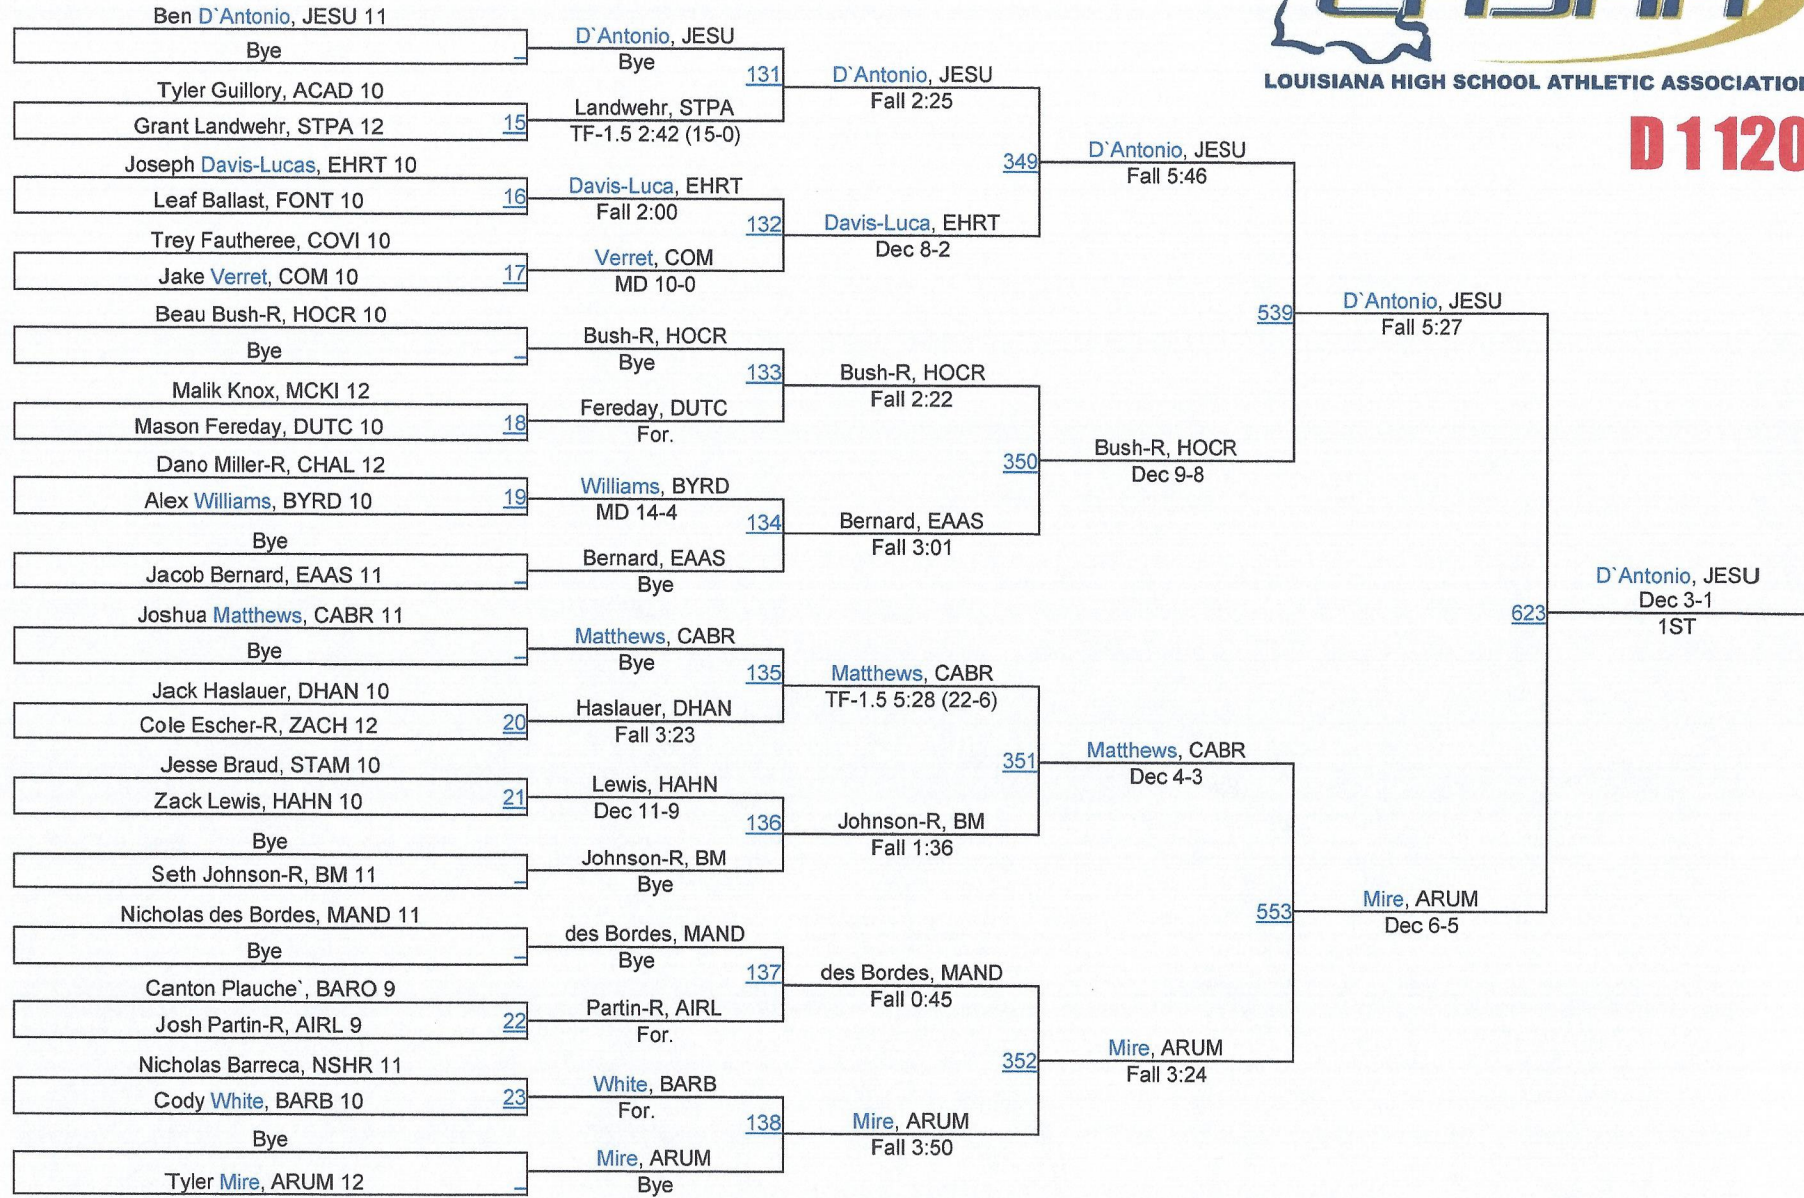

LOUISIANA HIGH SCHOOL ATHLETIC ASSOCIATION

D 1120