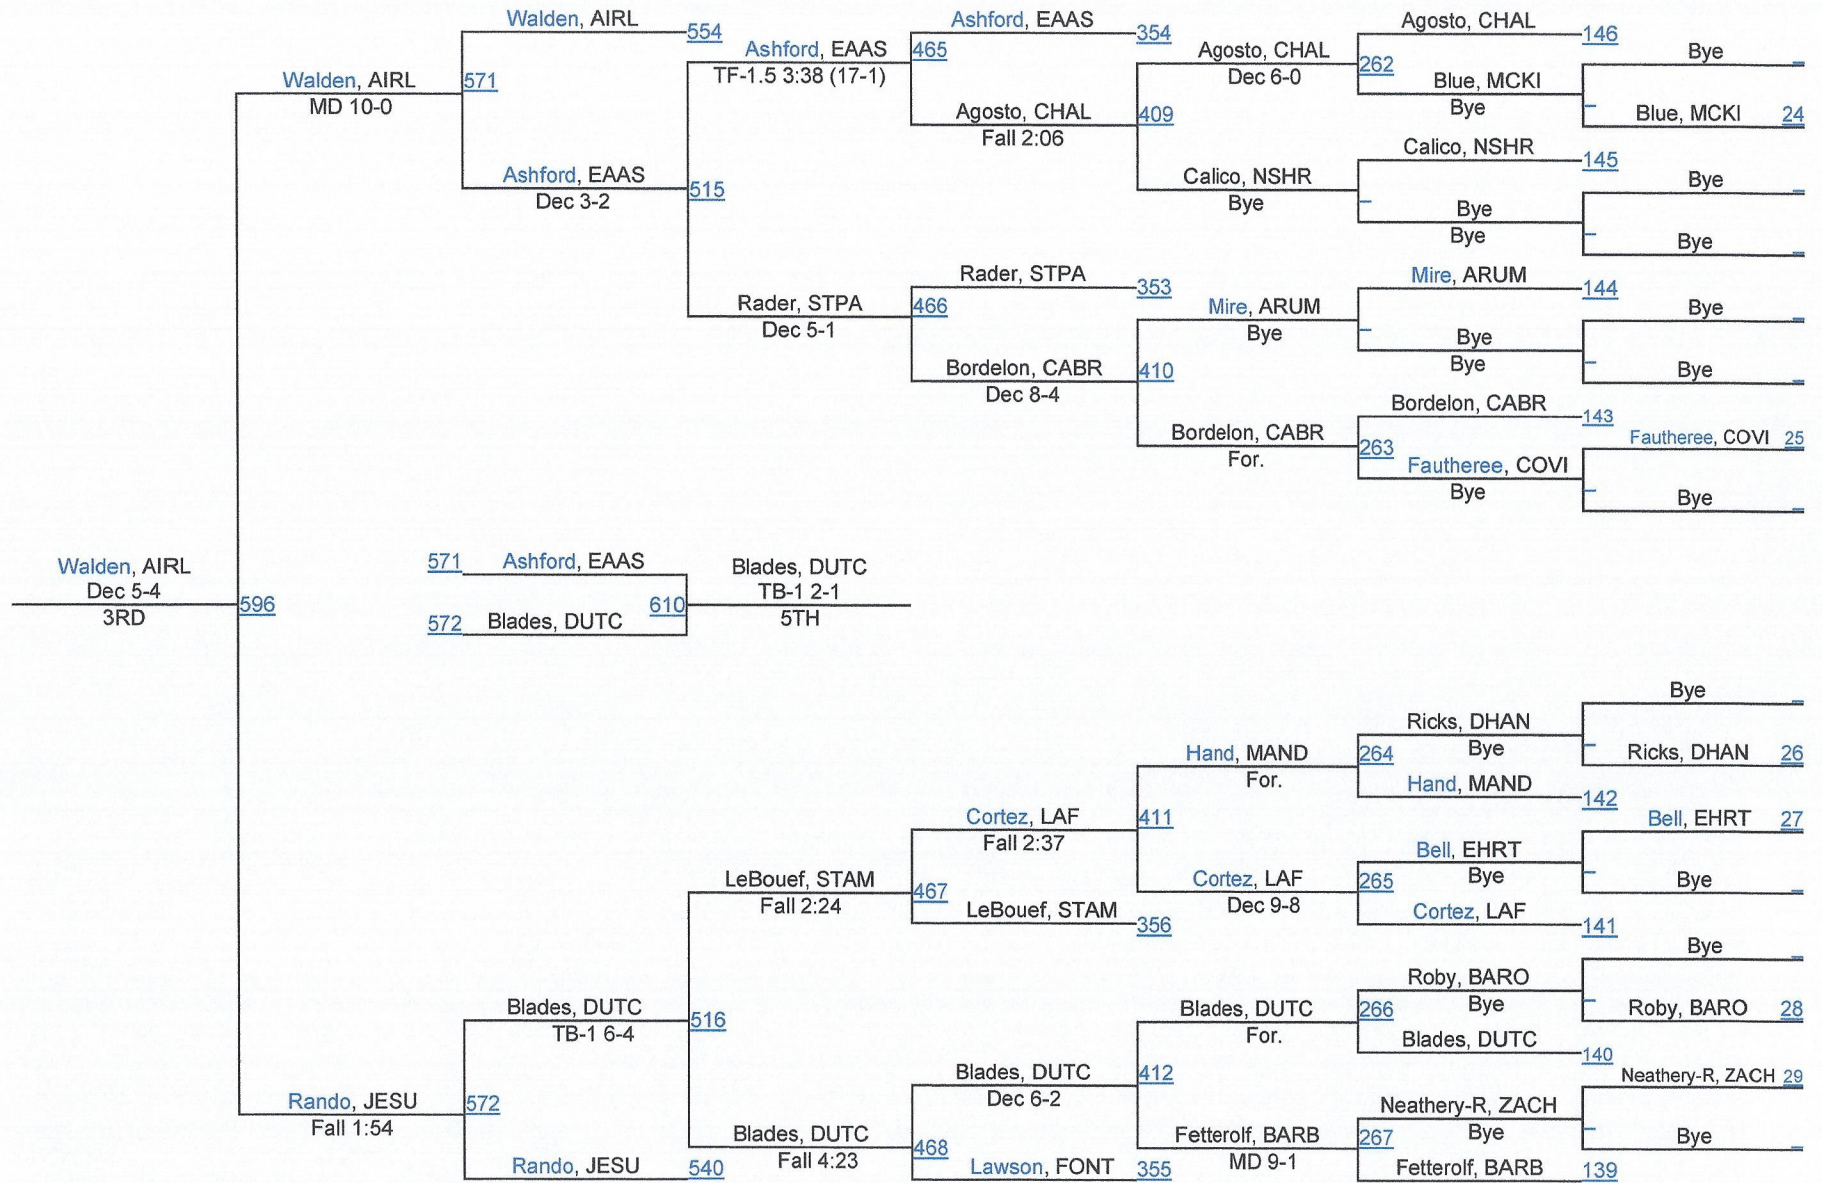

LOUISIANA HIGH SCHOOL ATHLETIC ASSOCIATION

D 1120

D 1120

D 1126

D 1132

2014 LHSAA State Championships

D 1145

Danny Evans, BM 11					
Bye	Evans, BM				
Hayden Parsons, COVI 12	Bye	163	Evans, BM		
Michael Barber, AIRL 11	Parsons, COVI		Fall 4:35		
Benjamin Rogers, ACAD 12	Fall 1:43				
Robert Brown-R, BYRD 11	Rogers, ACAD	164	Rogers, ACAD		
David Bewley, WALK 10	Fall 2:31		Dec 8-6		
Thaquan Priestley, LAF 9	Priestley, LAF				
Hunter Dempster, HAHN 10	Fall 1:11				
Bye	Dempster, HAHN				
Preston Robichaux, HO CR 11	Bye	165	Robichaux, HO CR		
Darrick Franklin, NSHR 12	Robichaux, HO CR		MD 14-4		
Christop Rayburn, BARO 9	Fall 2:51				
Nick Stall, FONT 9	Rayburn, BARO	166	Cowell, DUTC		
Bye	Fall 3:28		Fall 0:37		
Brandon Cowell, DUTC 11	Cowell, DUTC				
Bye	Bye				
Rick LaCava, ARUM 12	LaCava, ARUM				
Bye	Bye	167	LaCava, ARUM		
De Quint Gie, MCKI 11	Brownell, STAM		Dec 11-9		
Clint Brownell, STAM 10	Fall 2:57				
Phoenix Harris-R, ZACH 12	Harris-R, ZACH	168	Mason, JESU		
Marshall Fox, SULP 10	Fall 1:09		Fall 1:38		
Bye	Mason, JESU				
Griffin Mason, JESU 10	Bye				
Kole Miller, COM 10	Miller, COM				
Bye	Bye	169	Miller, COM		
Andrew Booth, MAND 10	Pearce, STPA		Dec 12-5		
Sam Pearce, STPA 12	Fall 1:16				
Tyler Joyeux, EAAS 10	Joyeux, EAAS	170	Claitor, CABR		
Cameron Cure, CHAL 10	Fall 4:55		Fall 0:46		
Bye	Claitor, CABR				
James Claitor, CABR 12	Bye				