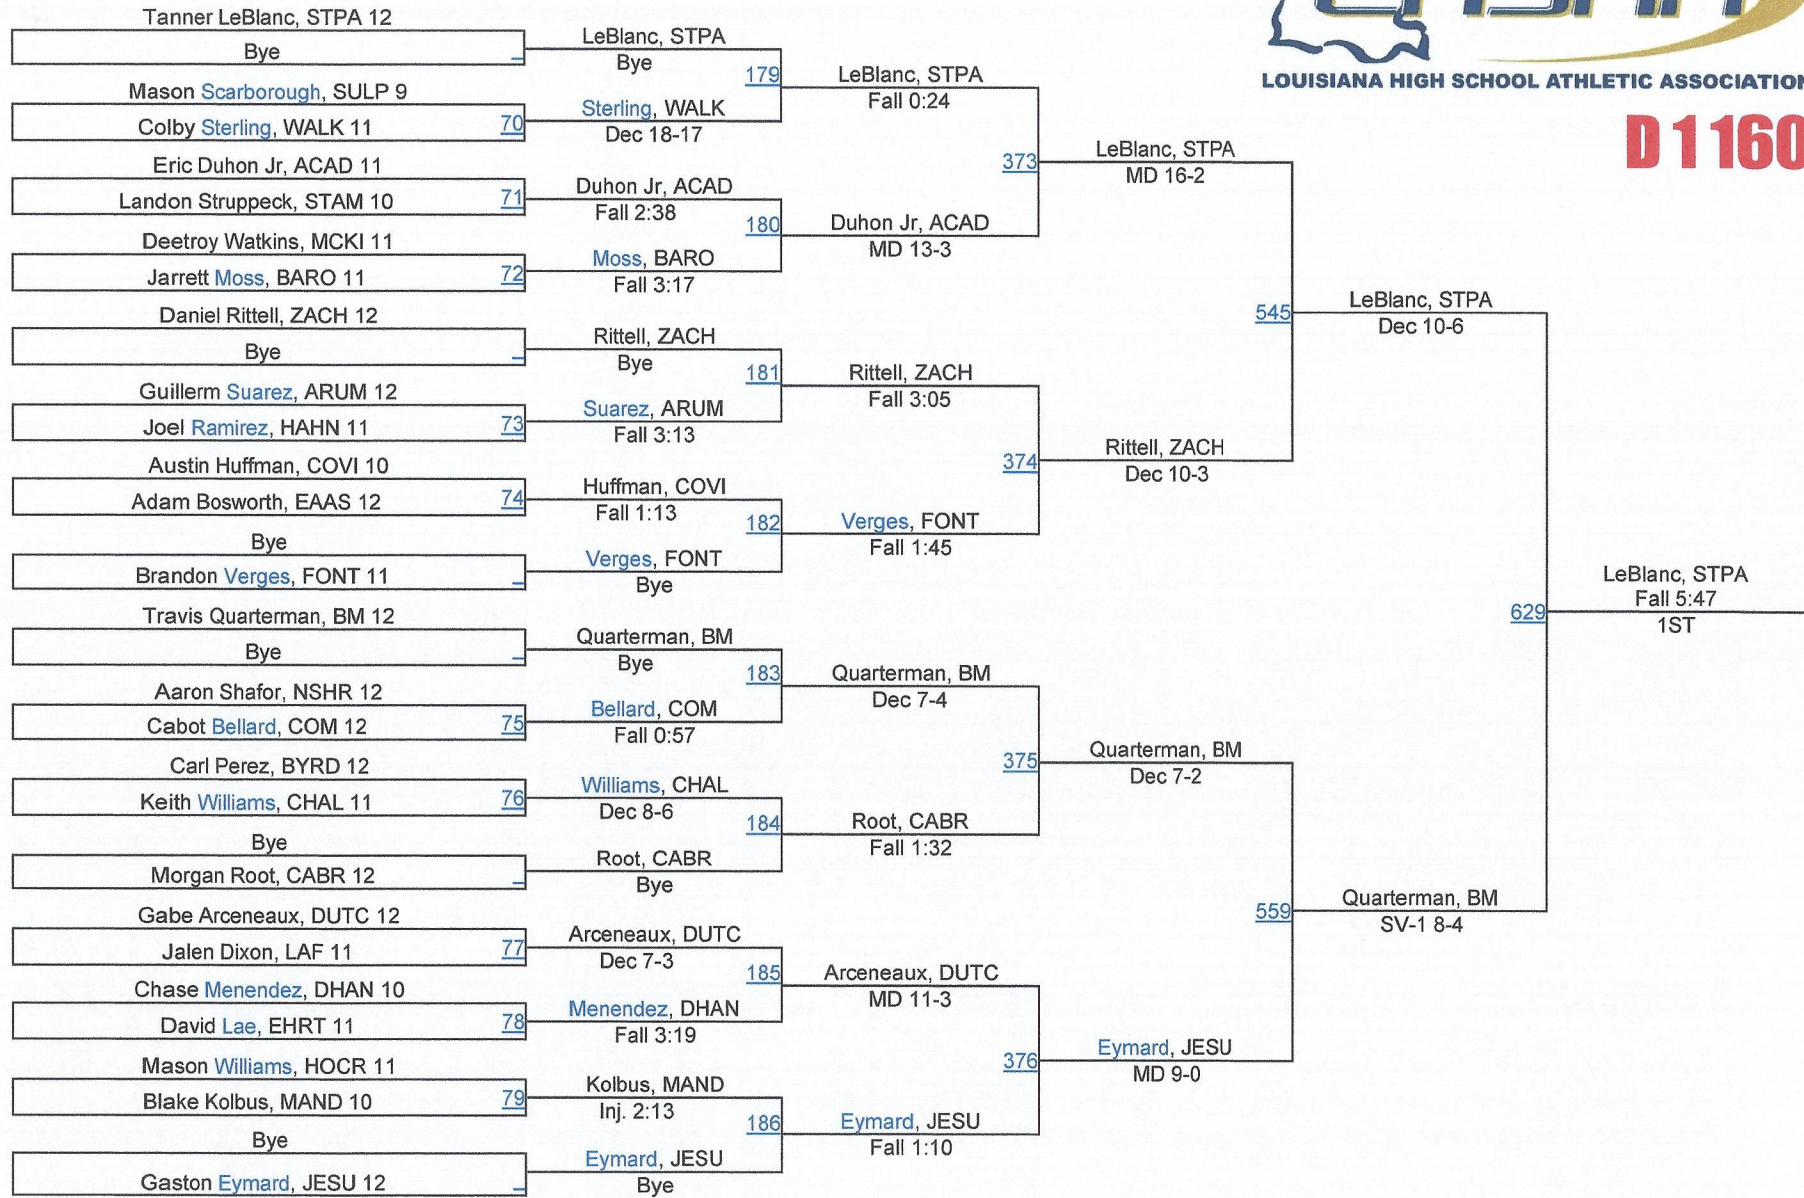

LOUISIANA HIGH SCHOOL ATHLETIC ASSOCIATION

D 1152

D 1152

2014 LHSAA State Championships

LOUISIANA HIGH SCHOOL ATHLETIC ASSOCIATION

D 1160

D 1160

2014 LHSAA State Championships