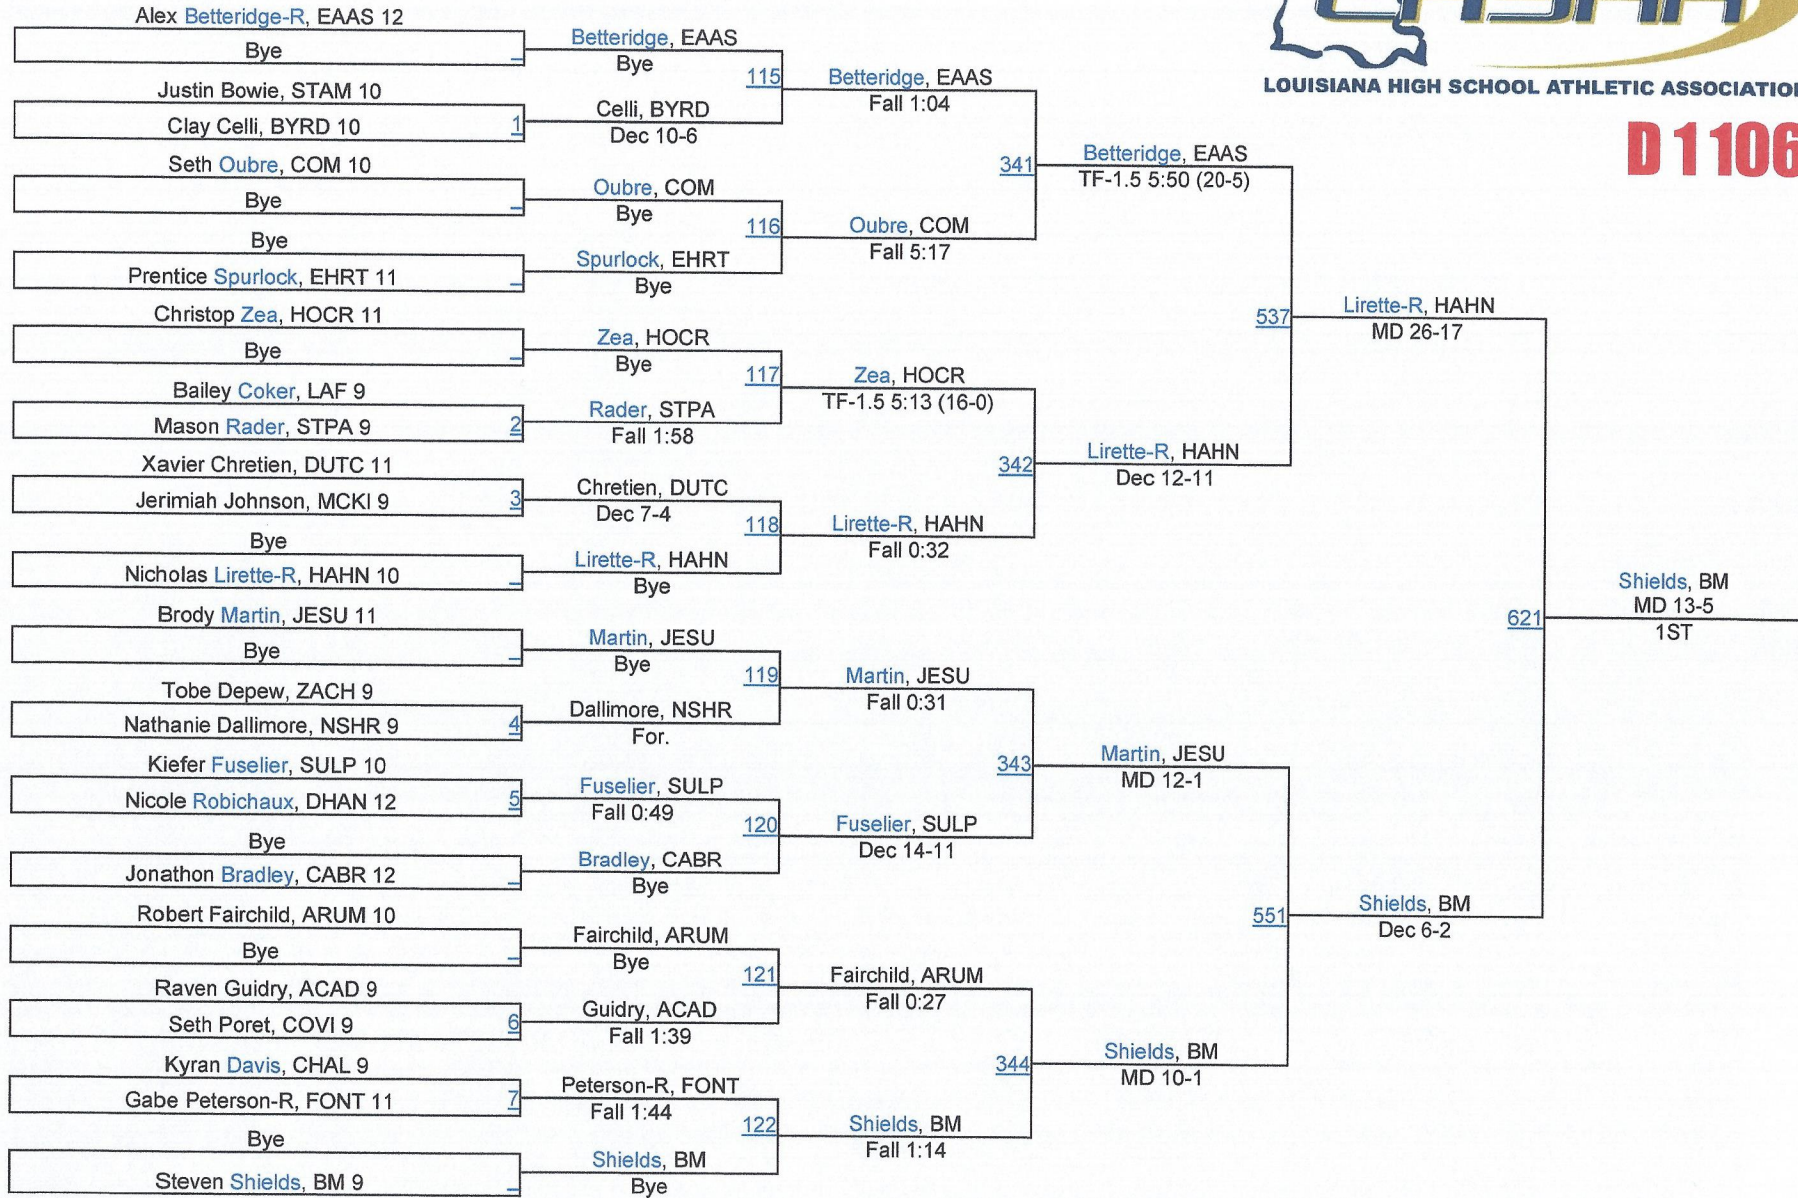

2014 LHSAA State Championships

D 1106

D 1106

2014 LHSAA State Championships

LOUISIANA HIGH SCHOOL ATHLETIC ASSOCIATION

D 1113

D 1113

2014 LHSAA State Championships