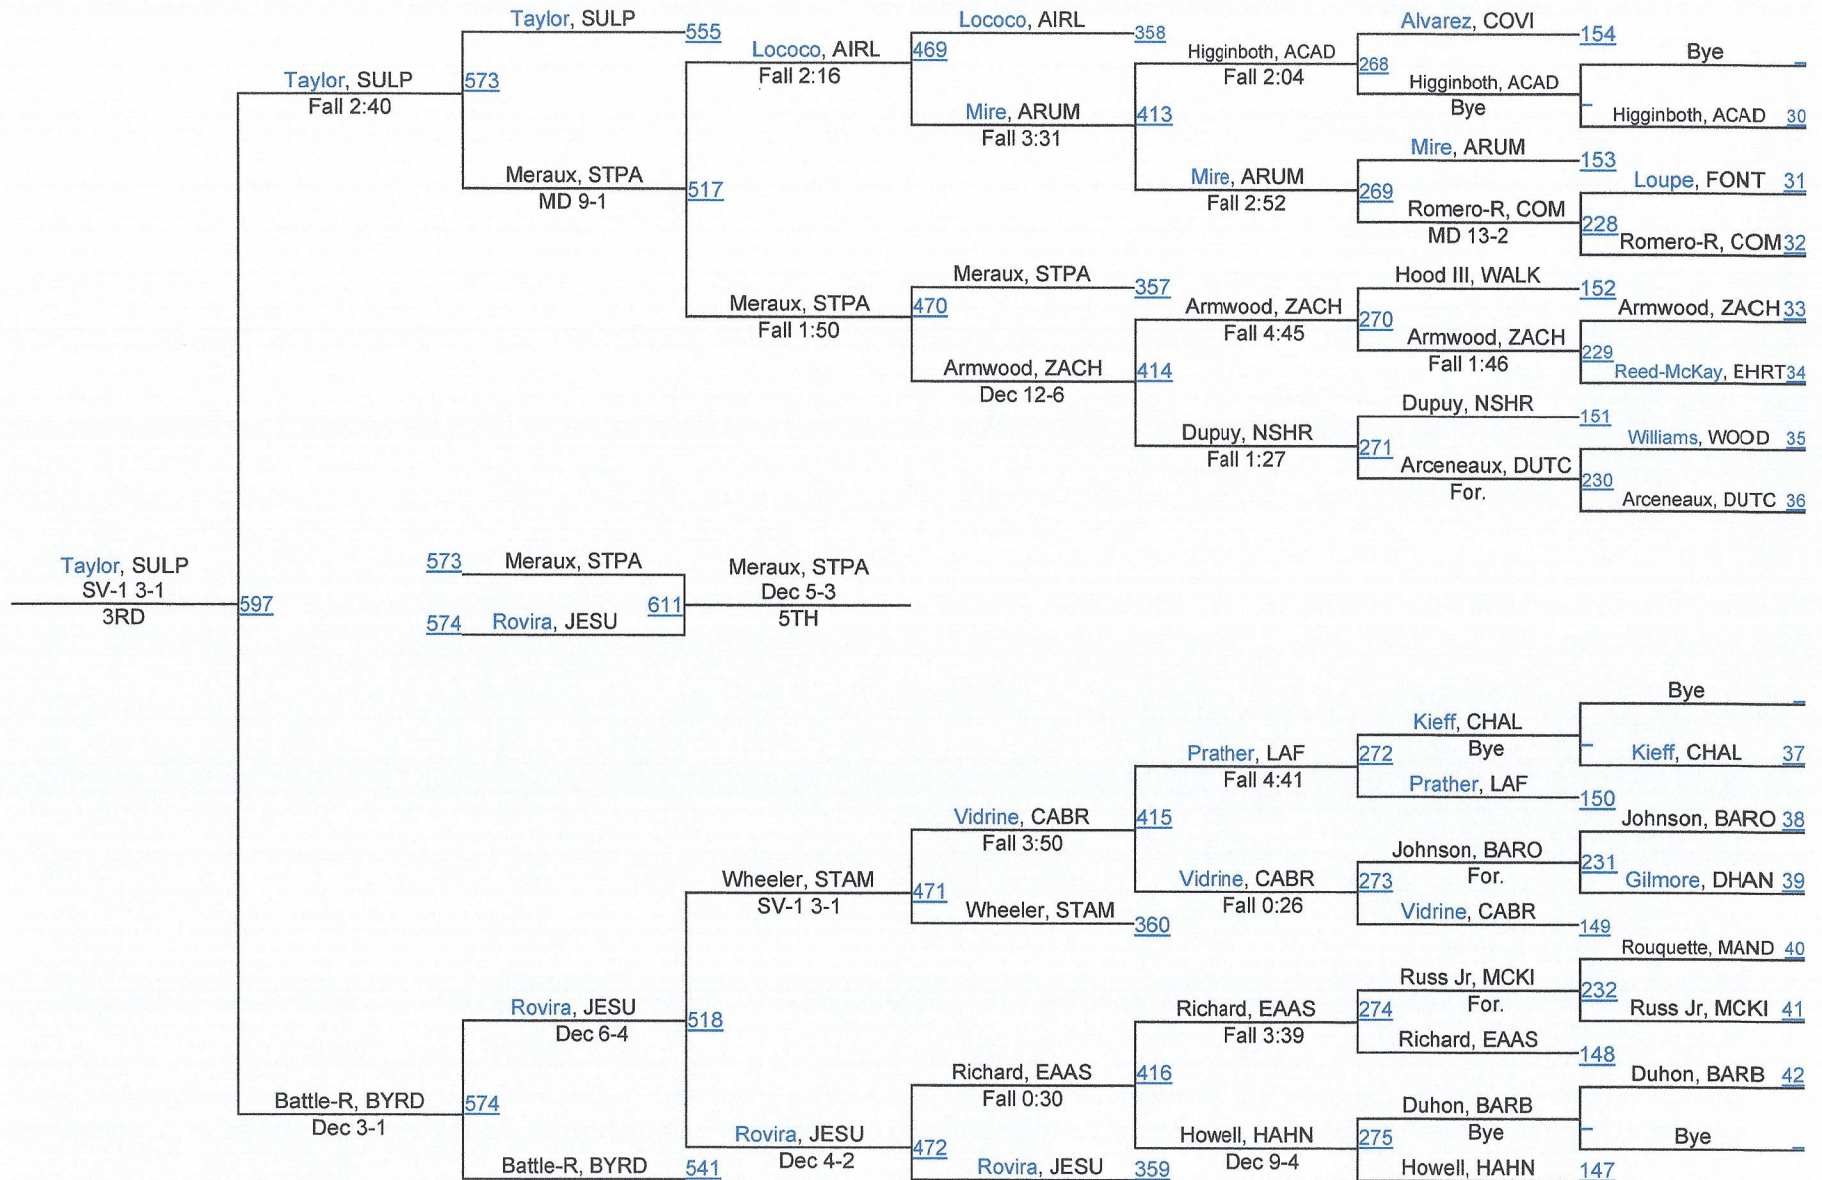

LOUISIANA HIGH SCHOOL ATHLETIC ASSOCIATION

D 1120

D 1120

D 1126

D 1132

2014 LHSAA State Championships

D 1145

Danny Evans, BM 11					
Bye	Evans, BM				
Hayden Parsons, COVI 12	Bye	163	Evans, BM		
Michael Barber, AIRL 11	Parsons, COVI		Fall 4:35		
Benjamin Rogers, ACAD 12	Fall 1:43				
Robert Brown-R, BYRD 11	Rogers, ACAD	164	Rogers, ACAD		
David Bewley, WALK 10	Fall 2:31		Dec 8-6		
Thaquan Priestley, LAF 9	Priestley, LAF				
Hunter Dempster, HAHN 10	Fall 1:11				
Bye	Dempster, HAHN				
Preston Robichaux, HO CR 11	Bye	165	Robichaux, HO CR		
Darrick Franklin, NSHR 12	Robichaux, HO CR		MD 14-4		
Christop Rayburn, BARO 9	Fall 2:51				
Nick Stall, FONT 9	Rayburn, BARO	166	Cowell, DUTC		
Bye	Fall 3:28		Fall 0:37		
Brandon Cowell, DUTC 11	Cowell, DUTC				
Bye	Bye				
Rick LaCava, ARUM 12	LaCava, ARUM				
Bye	Bye	167	LaCava, ARUM		
De Quint Gie, MCKI 11	Brownell, STAM		Dec 11-9		
Clint Brownell, STAM 10	Fall 2:57				
Phoenix Harris-R, ZACH 12	Harris-R, ZACH	168	Mason, JESU		
Marshall Fox, SULP 10	Fall 1:09		Fall 1:38		
Bye	Mason, JESU				
Griffin Mason, JESU 10	Bye				
Kole Miller, COM 10	Miller, COM				
Bye	Bye	169	Miller, COM		
Andrew Booth, MAND 10	Pearce, STPA		Dec 12-5		
Sam Pearce, STPA 12	Fall 1:16				
Tyler Joyeux, EAAS 10	Joyeux, EAAS	170	Claitor, CABR		
Cameron Cure, CHAL 10	Fall 4:55		Fall 0:46		
Bye	Claitor, CABR				
James Claitor, CABR 12	Bye				