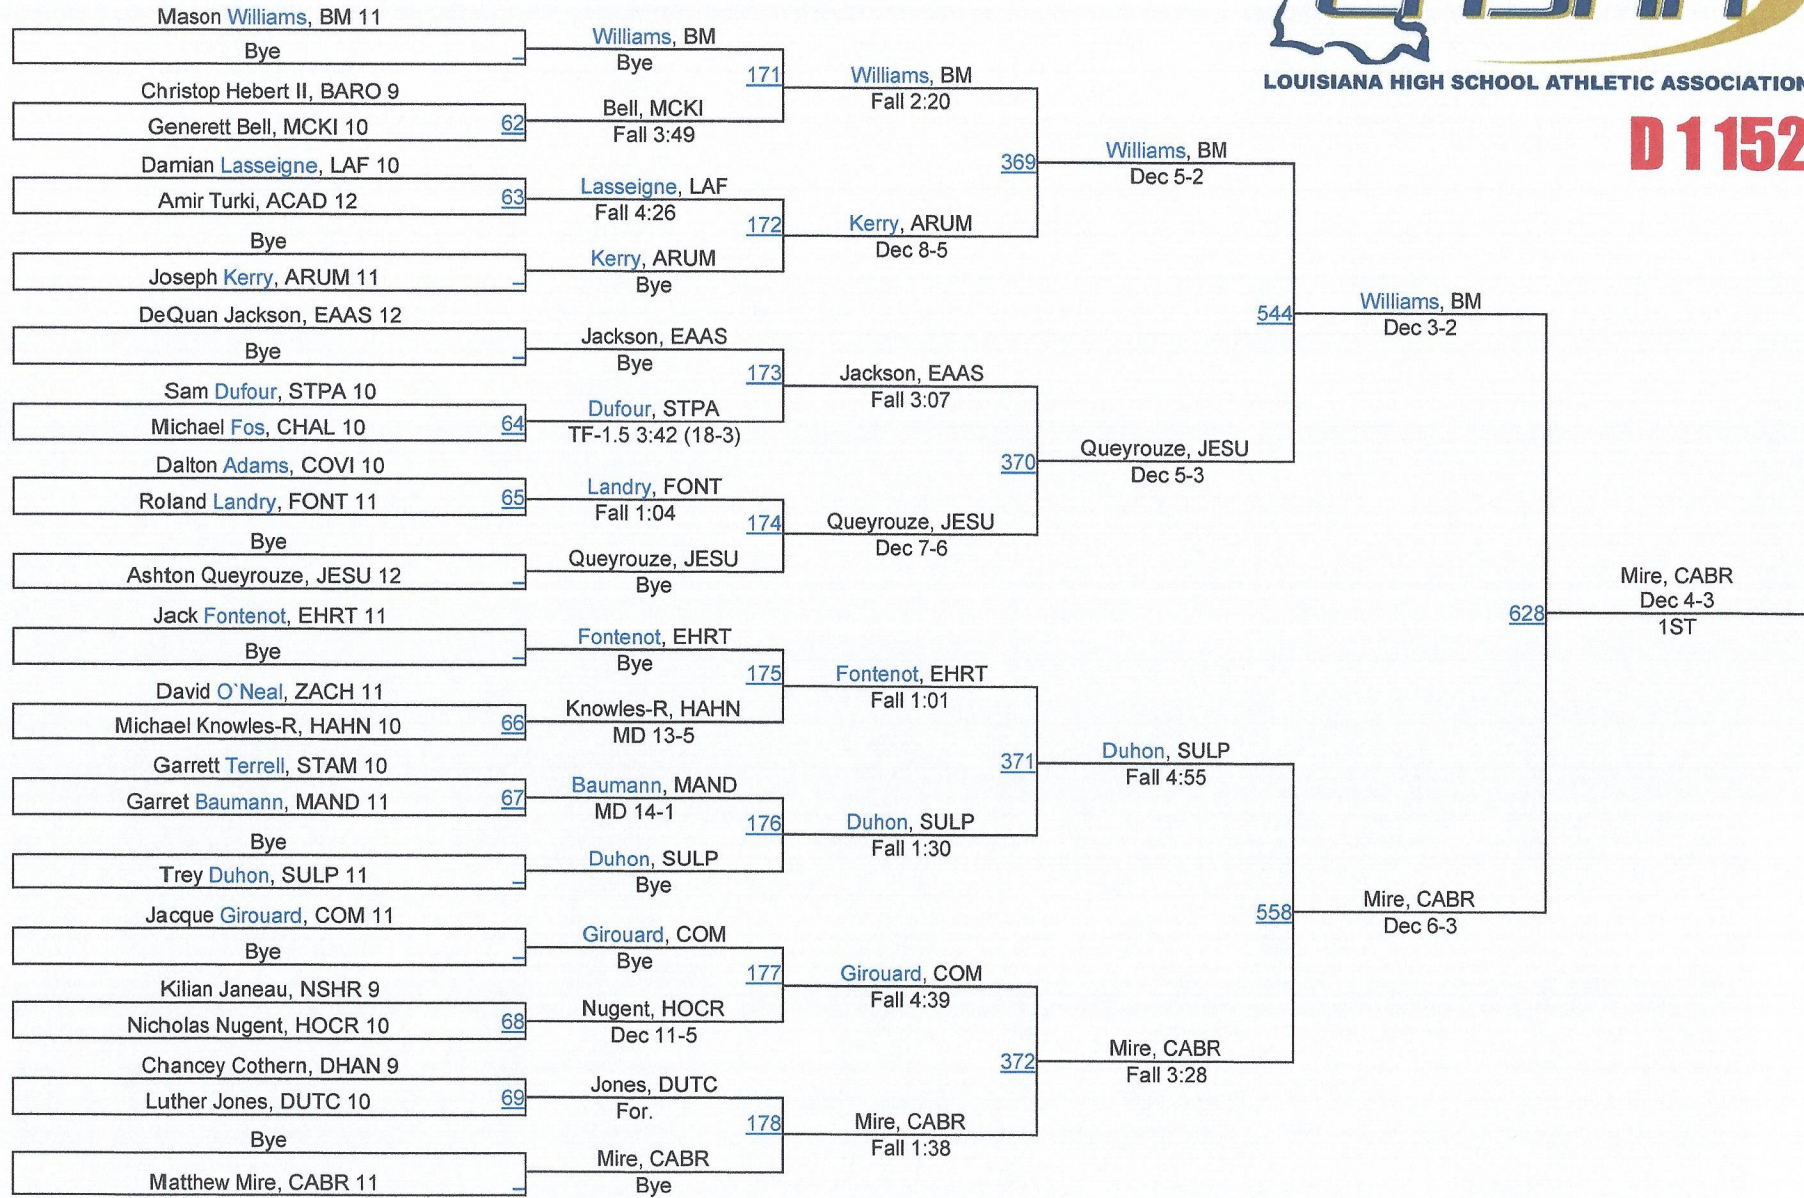

LOUISIANA HIGH SCHOOL ATHLETIC ASSOCIATION

D 1152