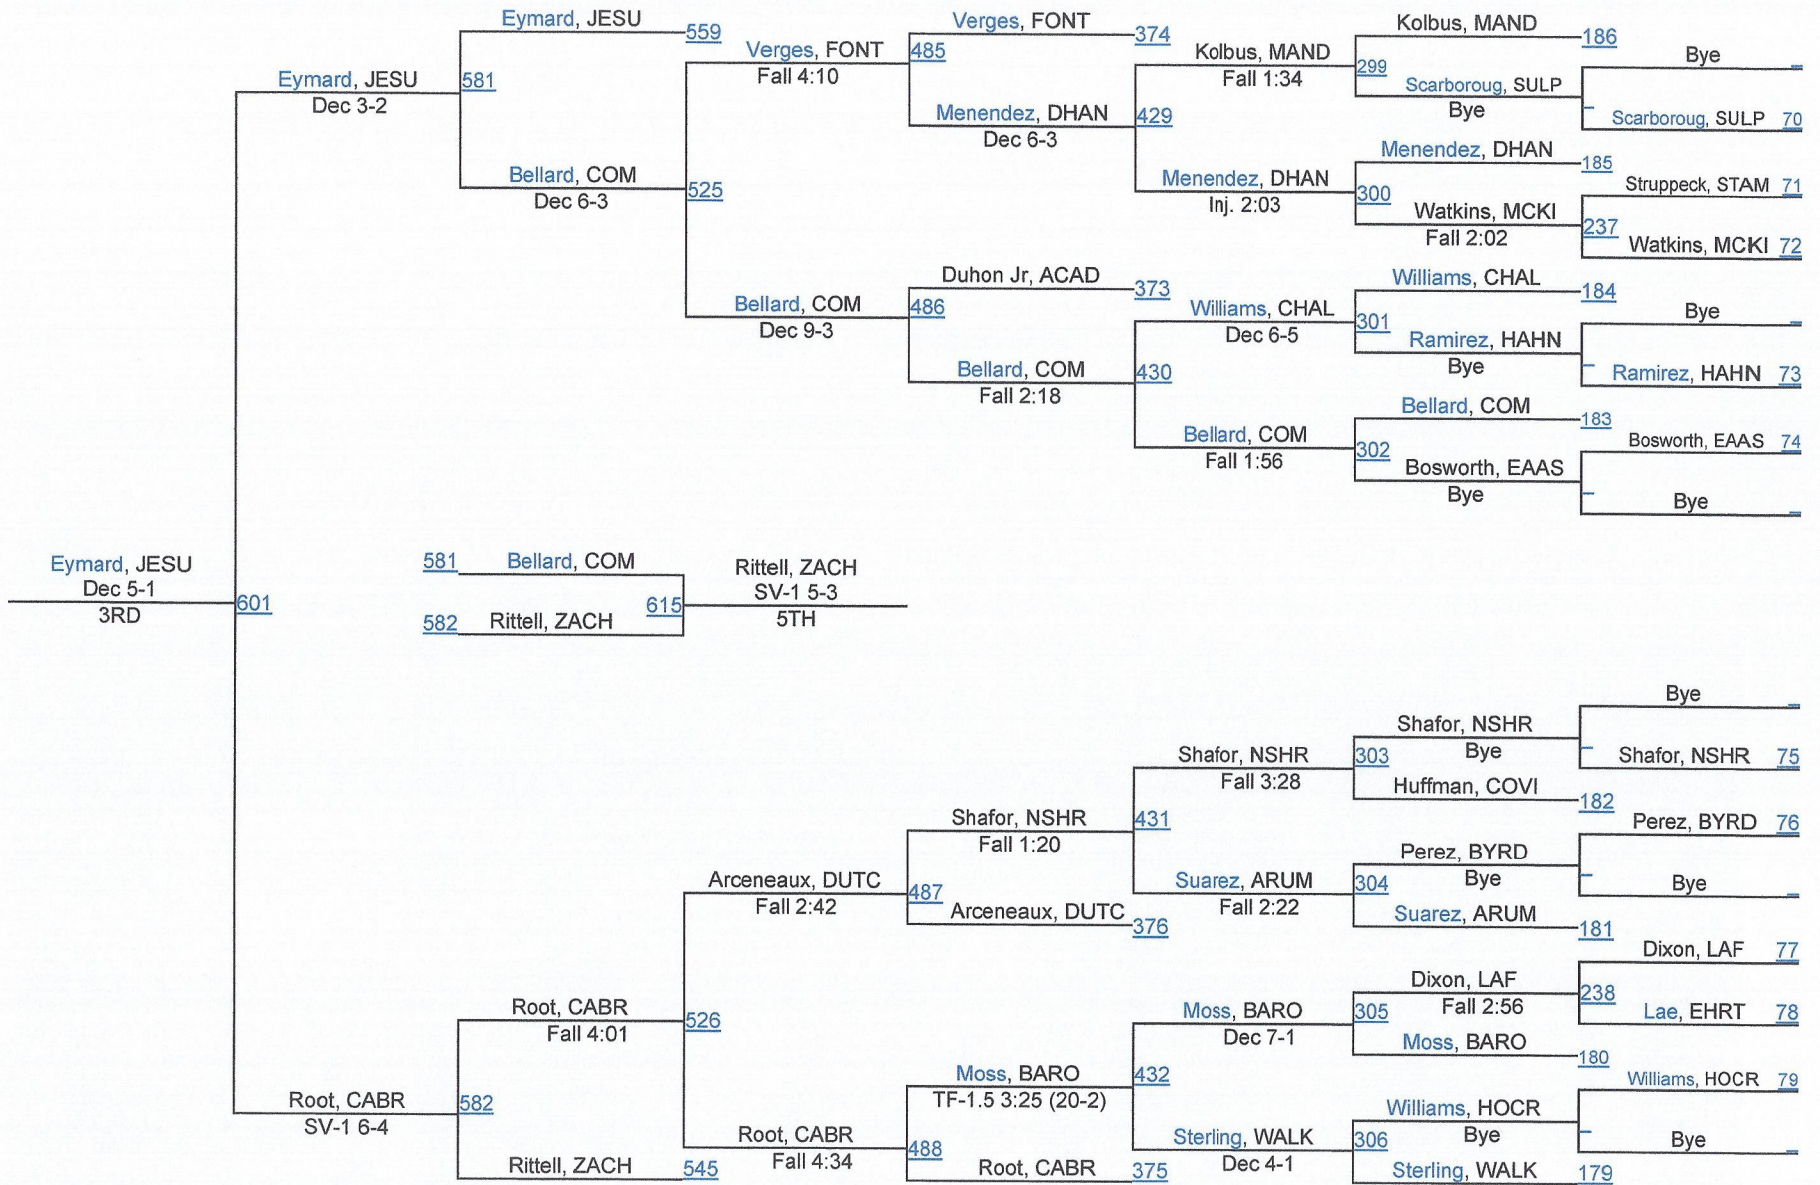

LOUISIANA HIGH SCHOOL ATHLETIC ASSOCIATION

D 1152

D 1152

2014 LHSAA State Championships

LOUISIANA HIGH SCHOOL ATHLETIC ASSOCIATION

D 1160

D 1160

2014 LHSAA State Championships