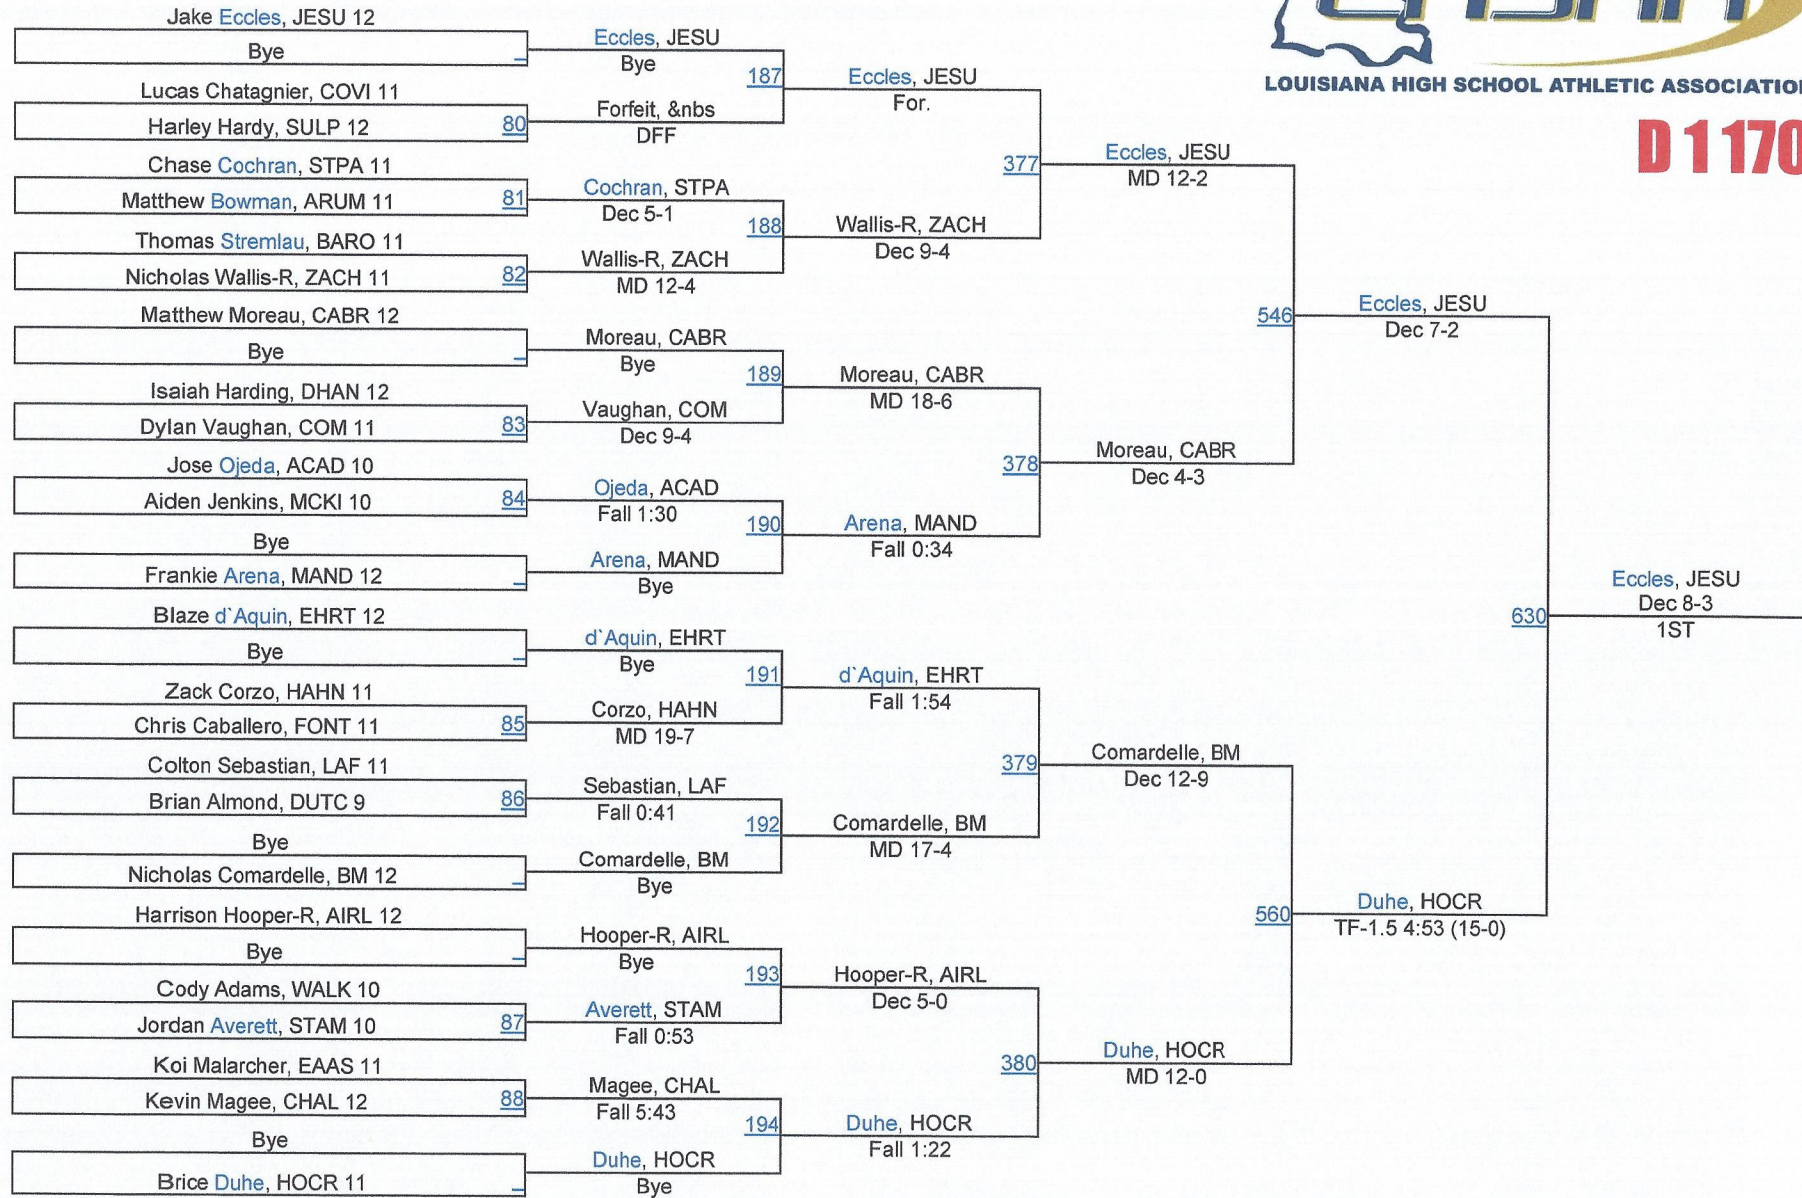

2014 LHSAA State Championships

D 1170