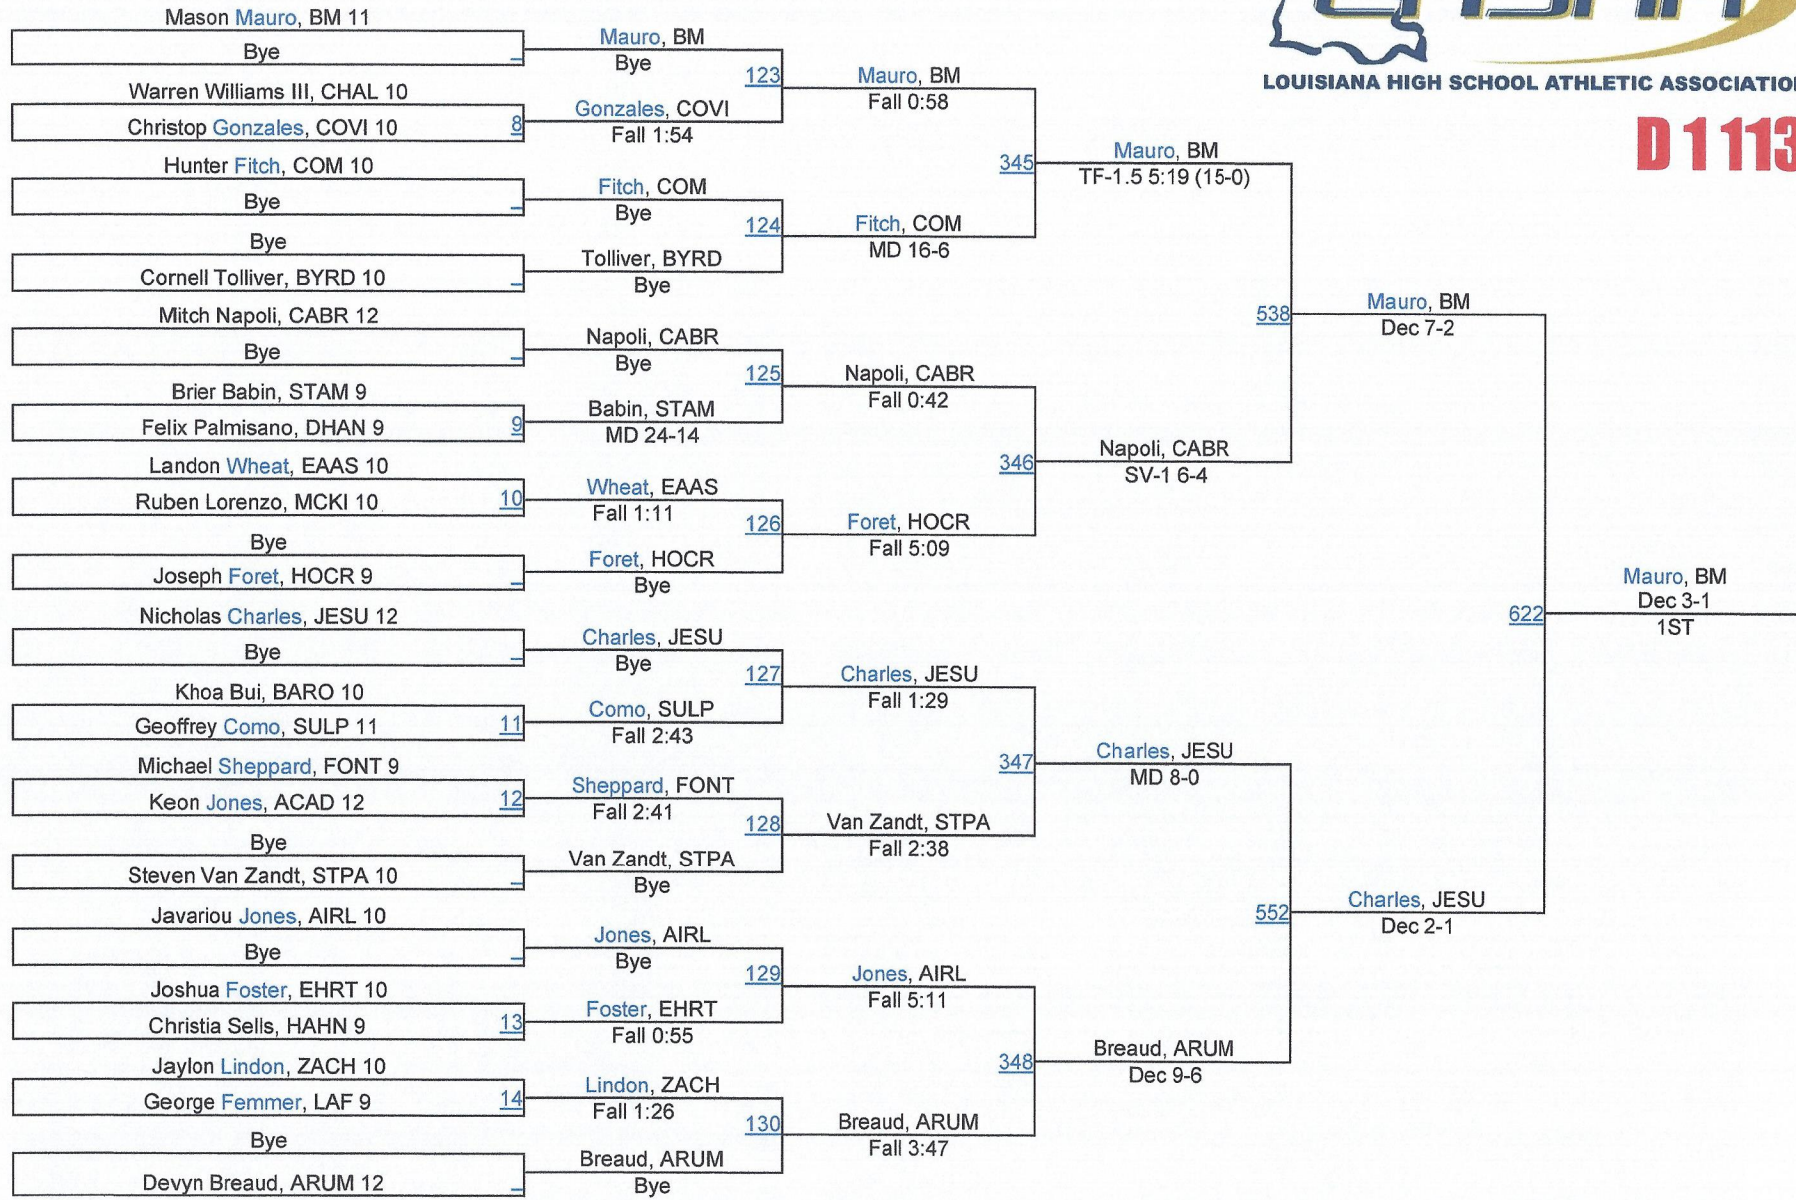

2014 LHSAA State Championships

D 1106

D 1106

2014 LHSAA State Championships

LOUISIANA HIGH SCHOOL ATHLETIC ASSOCIATION

D 1113

D 1113

2014 LHSAA State Championships