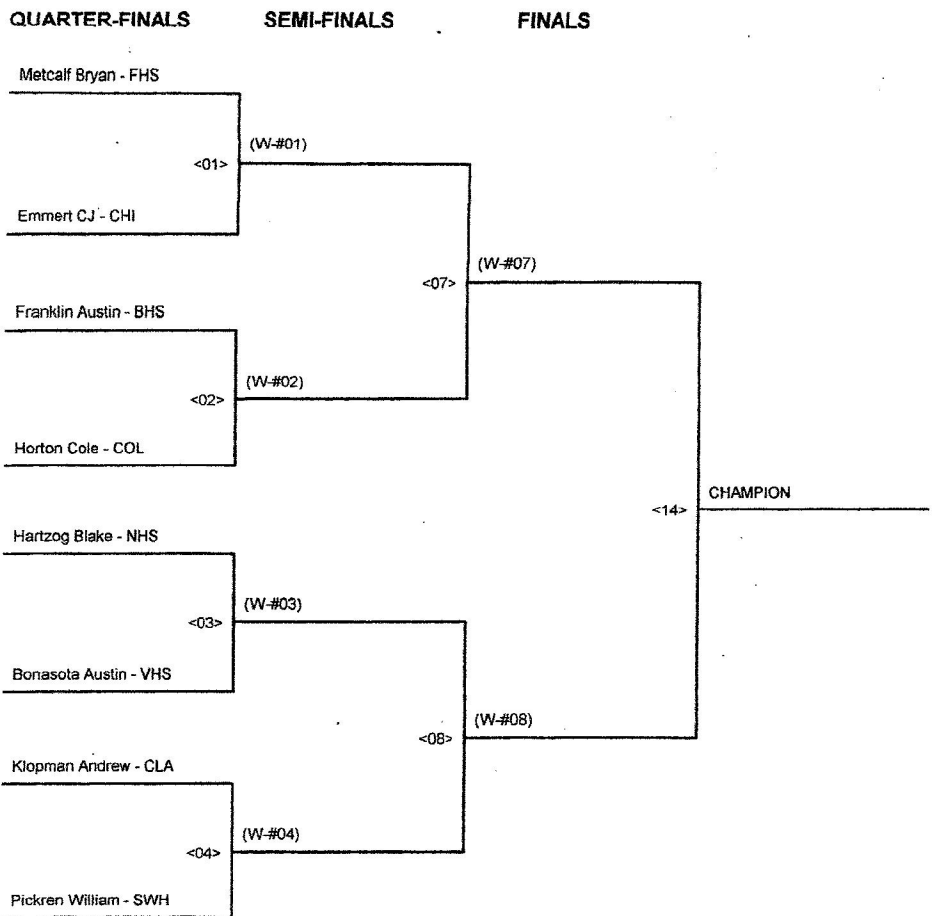

CHAMPIONSHIP BRACKET - 106 SOTH WALTON BORDER WARS DAY 2

CONSOLATION BRACKET - 106 SOTH WALTON BORDER WARS DAY 2

CHAMPIONSHIP BRACKET - 113 SOTH WALTON BORDER WARS DAY 2

CONSOLATION BRACKET - 113 SOTH WALTON BORDER WARS DAY 2