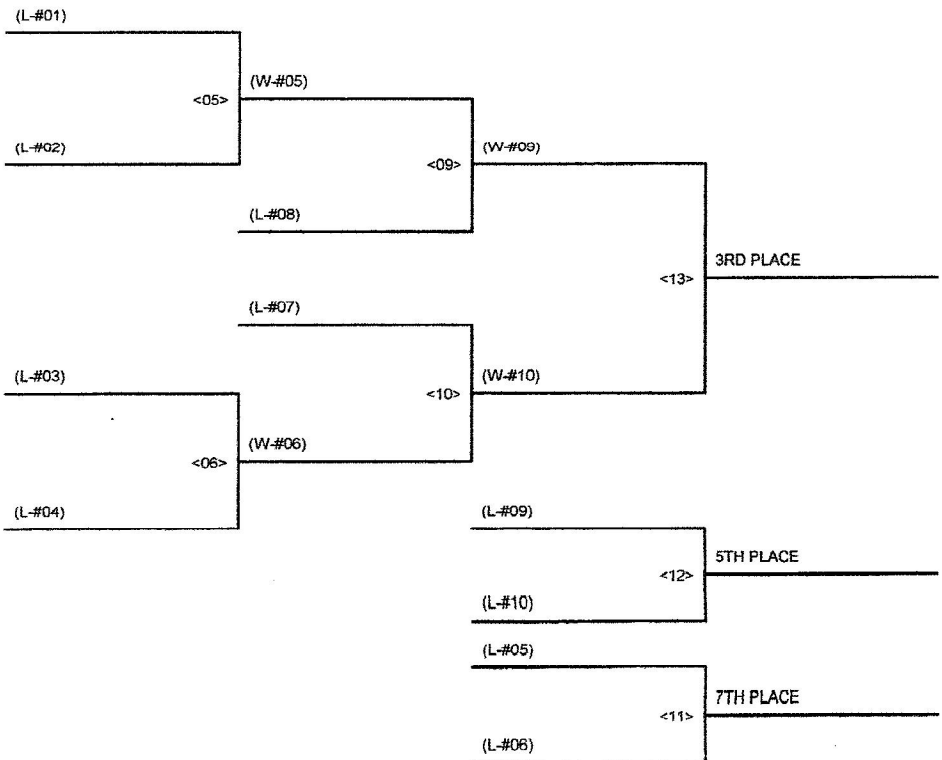

QUARTER-FINALS

SEMI-FINALS

FINALS

CHAMPIONSHIP BRACKET - 132 SOTH WALTON BORDER WARS DAY 2

QUARTER-FINALS

SEMI-FINALS

FINALS

CONSOLATION BRACKET - 132 SOTH WALTON BORDER WARS DAY 2

QUARTER-FINALS

SEMI-FINALS

FINALS

CHAMPIONSHIP BRACKET - 138 SOTH WALTON BORDER WARS DAY 2

QUARTER-FINALS

SEMI-FINALS

FINALS

CONSOLATION BRACKET - 138 SOTH WALTON BORDER WARS DAY 2

QUARTER-FINALS

SEMI-FINALS

FINALS

CHAMPIONSHIP BRACKET - 145 SOTH WALTON BORDER WARS DAY 2

CONSOLATION BRACKET - 145 SOTH WALTON BORDER WARS DAY 2

CHAMPIONSHIP BRACKET - 152 SOTH WALTON BORDER WARS DAY 2

QUARTER-FINALS