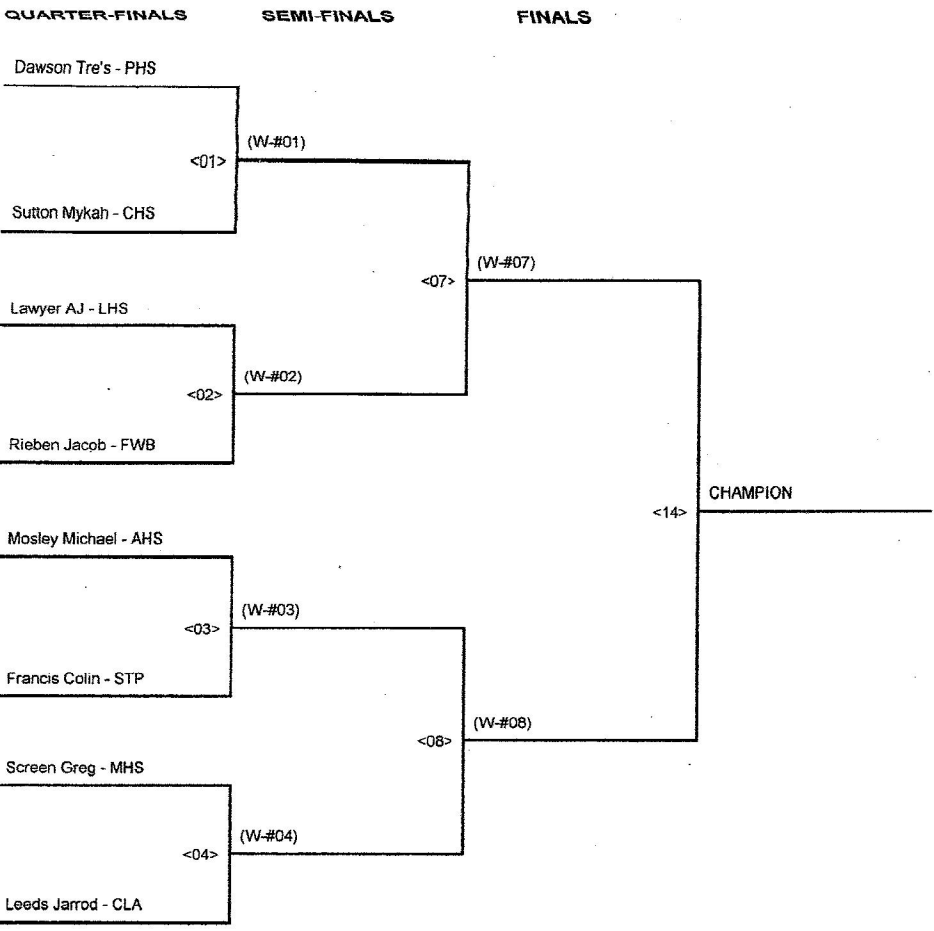

CONSOLATION BRACKET - 182 SOTH WALTON BORDER WARS DAY 2

QUARTER-FINALS SEMI-FINALS FINALS

CHAMPIONSHIP BRACKET - 195 SOTH WALTON BORDER WARS DAY 2

CONSOLATION BRACKET - 195 SOTH WALTON BORDER WARS DAY 2

CHAMPIONSHIP BRACKET - 220 SOTH WALTON BORDER WARS DAY 2