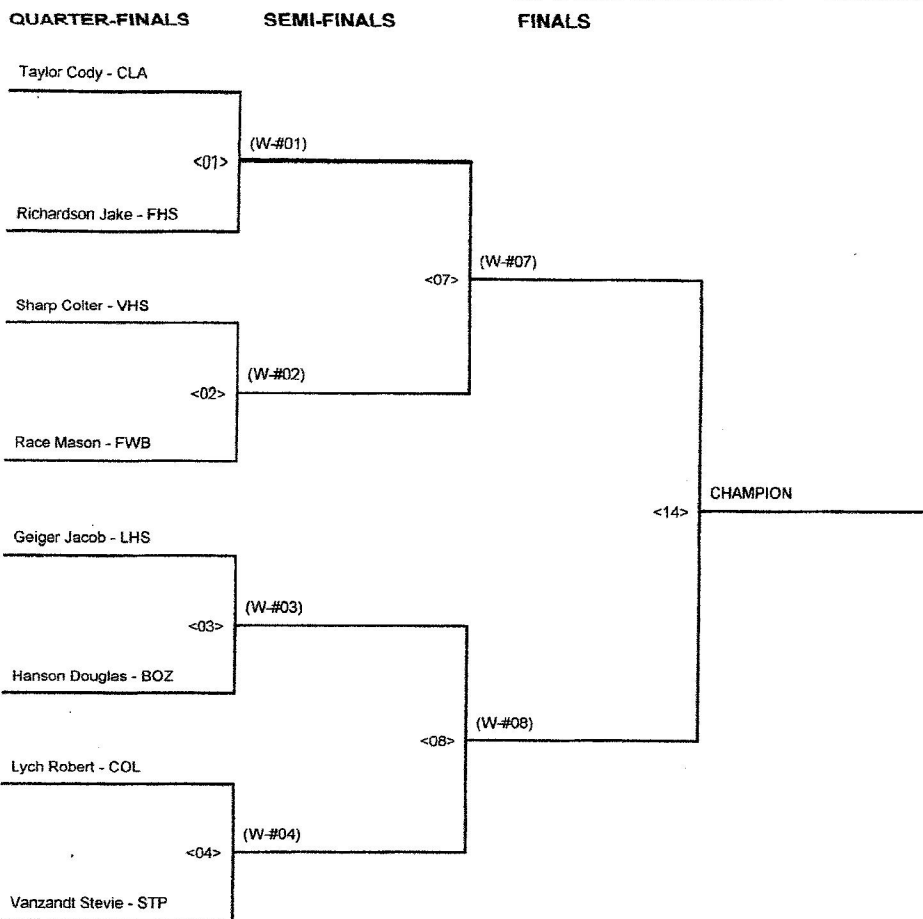

CHAMPIONSHIP BRACKET - 106 SOTH WALTON BORDER WARS DAY 2

CONSOLATION BRACKET - 106 SOTH WALTON BORDER WARS DAY 2

CHAMPIONSHIP BRACKET - 113 SOTH WALTON BORDER WARS DAY 2

CONSOLATION BRACKET - 113 SOTH WALTON BORDER WARS DAY 2

CHAMPIONSHIP BRACKET - 120 SOTH WALTON BORDER WARS DAY 2

CONSOLATION BRACKET - 120 SOTH WALTON BORDER WARS DAY 2

CHAMPIONSHIP BRACKET - 126 SOTH WALTON BORDER WARS DAY 2

QUARTER-FINALS

SEMI-FINALS

FINALS

CONSOLATION BRACKET - 126 SOTH WALTON BORDER WARS DAY 2