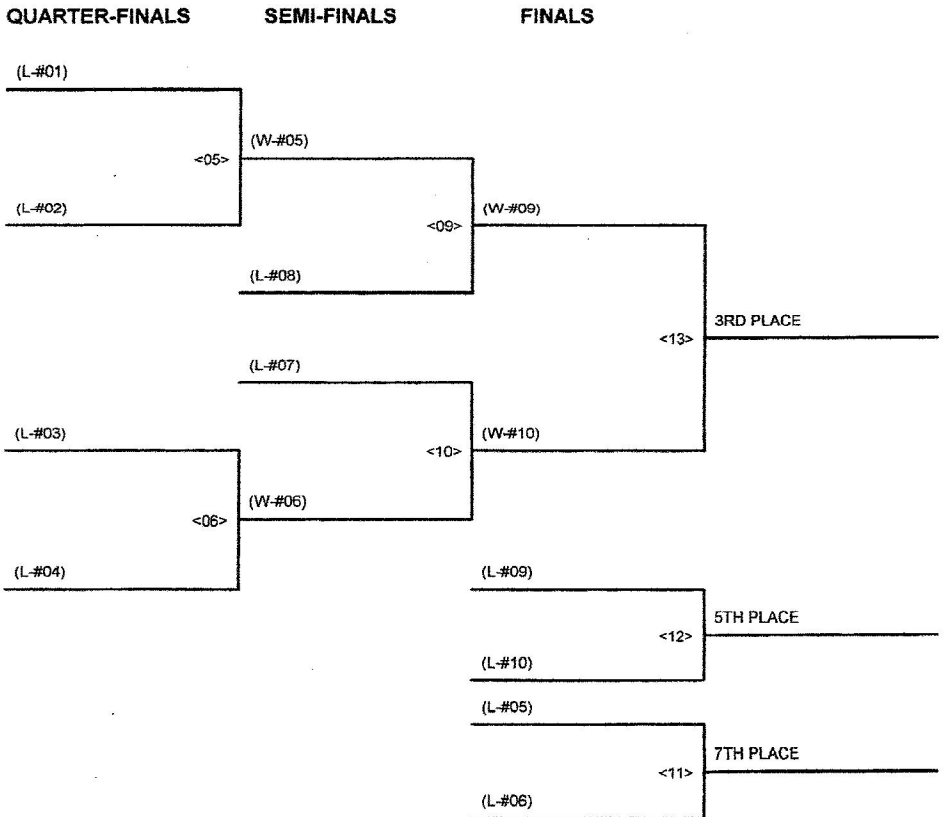

CHAMPIONSHIP BRACKET - 106 SOTH WALTON BORDER WARS DAY 2

CONSOLATION BRACKET - 106 SOTH WALTON BORDER WARS DAY 2

CHAMPIONSHIP BRACKET - 113 SOTH WALTON BORDER WARS DAY 2

CONSOLATION BRACKET - 113 SOTH WALTON BORDER WARS DAY 2

CHAMPIONSHIP BRACKET - 120 SOTH WALTON BORDER WARS DAY 2

CONSOLATION BRACKET - 120 SOTH WALTON BORDER WARS DAY 2

CHAMPIONSHIP BRACKET - 126 SOTH WALTON BORDER WARS DAY 2

QUARTER-FINALS

SEMI-FINALS

FINALS

CONSOLATION BRACKET - 126 SOTH WALTON BORDER WARS DAY 2