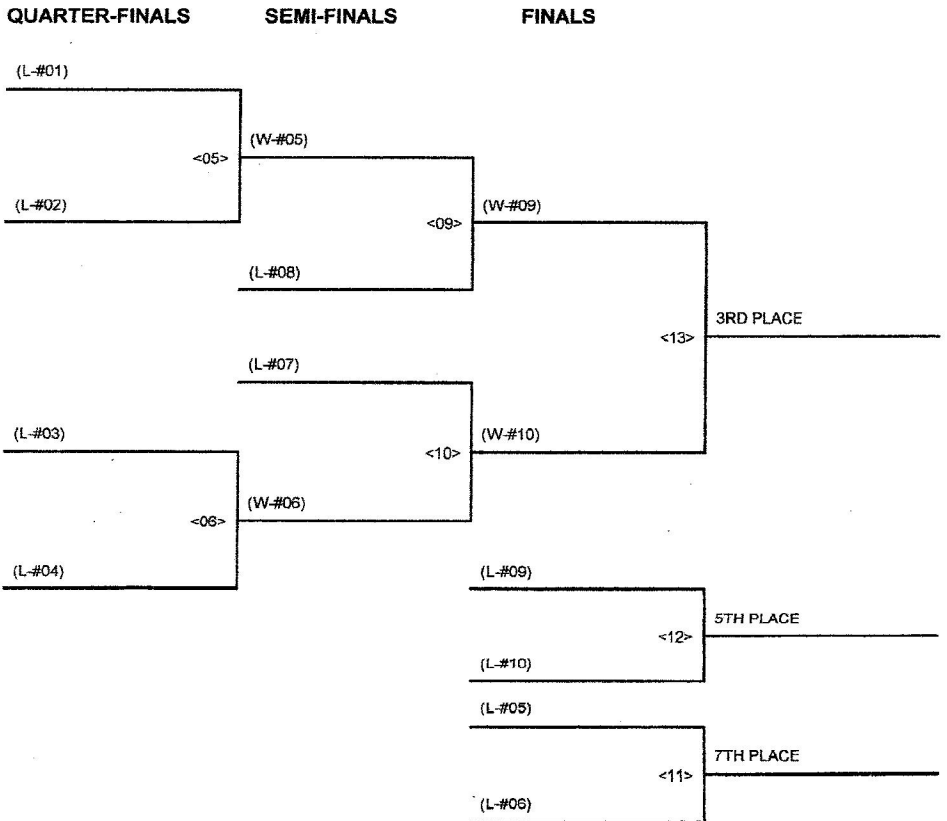

CONSOLATION BRACKET - 220 SOTH WALTON BORDER WARS DAY 2