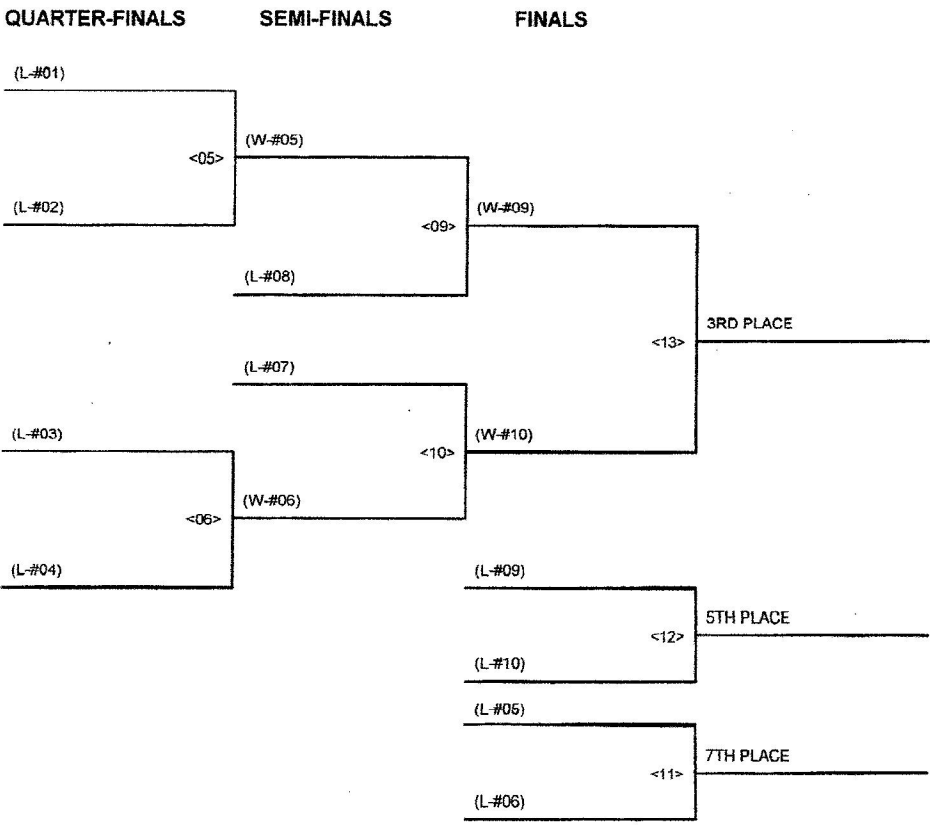

CONSOLATION BRACKET - 182 SOTH WALTON BORDER WARS DAY 2

QUARTER-FINALS SEMI-FINALS FINALS

CHAMPIONSHIP BRACKET - 195 SOTH WALTON BORDER WARS DAY 2

CONSOLATION BRACKET - 195 SOTH WALTON BORDER WARS DAY 2

CHAMPIONSHIP BRACKET - 220 SOTH WALTON BORDER WARS DAY 2