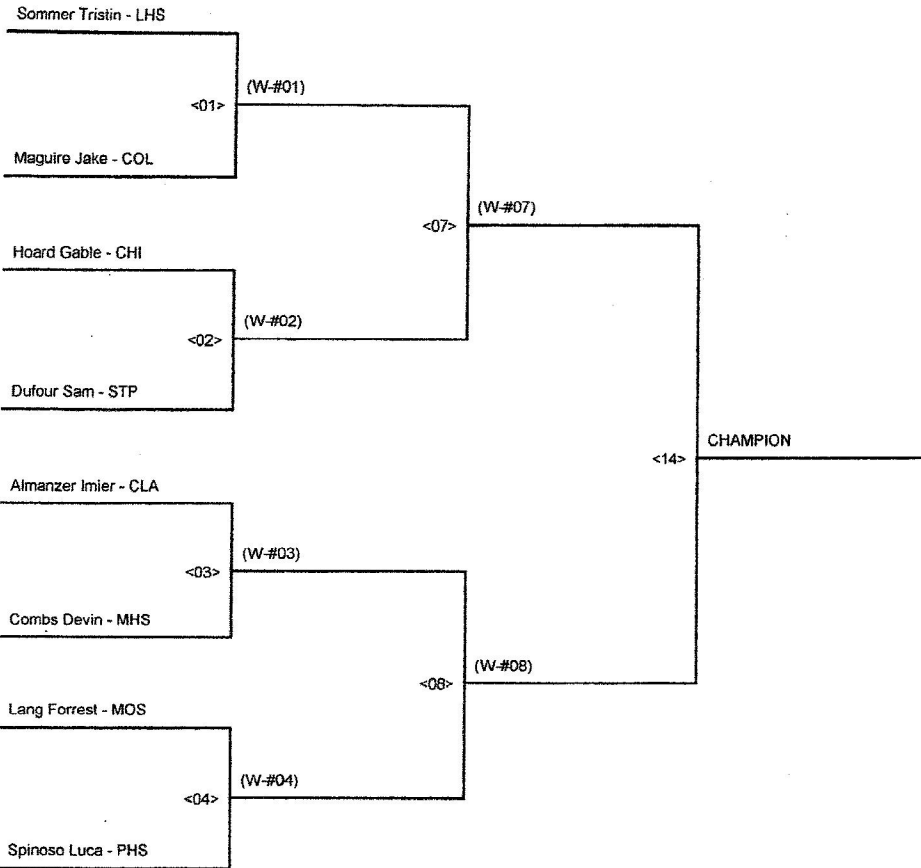

QUARTER-FINALS

SEMI-FINALS

FINALS

CHAMPIONSHIP BRACKET - 138 SOTH WALTON BORDER WARS DAY 2

QUARTER-FINALS

SEMI-FINALS

FINALS

CONSOLATION BRACKET - 138 SOTH WALTON BORDER WARS DAY 2

QUARTER-FINALS

SEMI-FINALS

FINALS

CHAMPIONSHIP BRACKET - 145 SOTH WALTON BORDER WARS DAY 2

CONSOLATION BRACKET - 145 SOTH WALTON BORDER WARS DAY 2

CHAMPIONSHIP BRACKET - 152 SOTH WALTON BORDER WARS DAY 2

QUARTER-FINALS

SEMI-FINALS

FINALS

CONSOLATION BRACKET - 152 SOTH WALTON BORDER WARS DAY 2

QUARTER-FINALS

SEMI-FINALS

FINALS

CHAMPIONSHIP BRACKET - 160 SOTH WALTON BORDER WARS DAY 2

CONSOLATION BRACKET - 160 SOTH WALTON BORDER WARS DAY 2