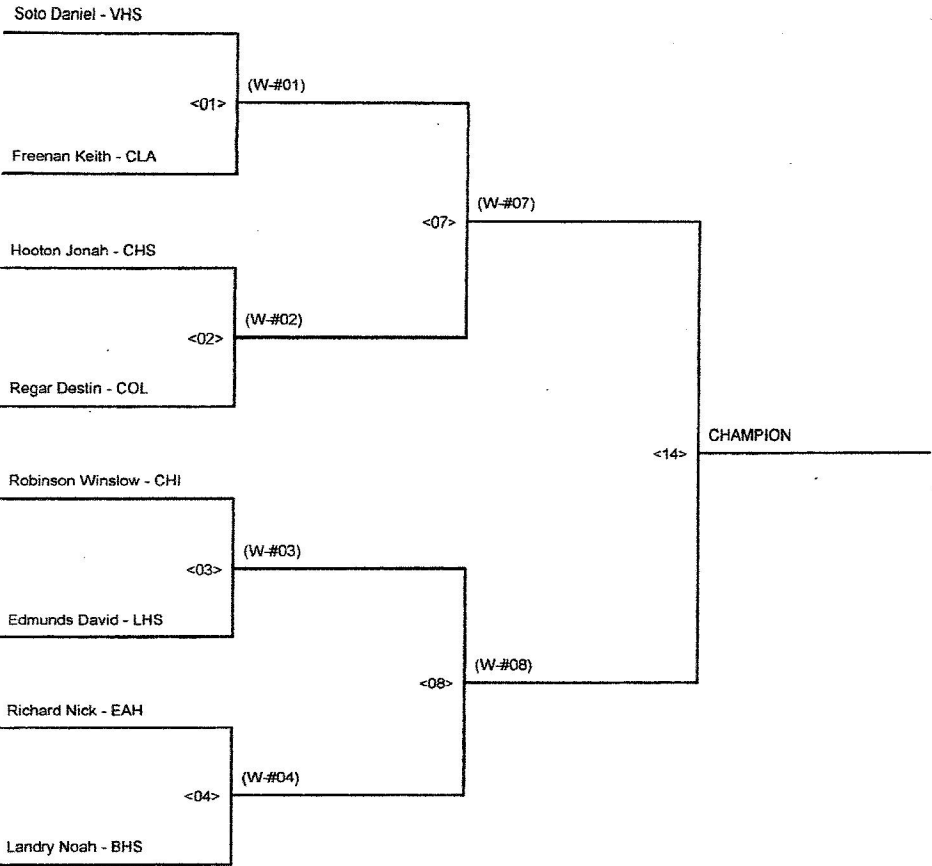

QUARTER-FINALS

SEMI-FINALS

FINALS

CHAMPIONSHIP BRACKET - 132 SOTH WALTON BORDER WARS DAY 2

QUARTER-FINALS

SEMI-FINALS

FINALS

CONSOLATION BRACKET - 132 SOTH WALTON BORDER WARS DAY 2

QUARTER-FINALS

SEMI-FINALS

FINALS

CHAMPIONSHIP BRACKET - 138 SOTH WALTON BORDER WARS DAY 2

QUARTER-FINALS

SEMI-FINALS

FINALS

CONSOLATION BRACKET - 138 SOTH WALTON BORDER WARS DAY 2

QUARTER-FINALS

SEMI-FINALS

FINALS

CHAMPIONSHIP BRACKET - 145 SOTH WALTON BORDER WARS DAY 2

CONSOLATION BRACKET - 145 SOTH WALTON BORDER WARS DAY 2

CHAMPIONSHIP BRACKET - 152 SOTH WALTON BORDER WARS DAY 2

QUARTER-FINALS