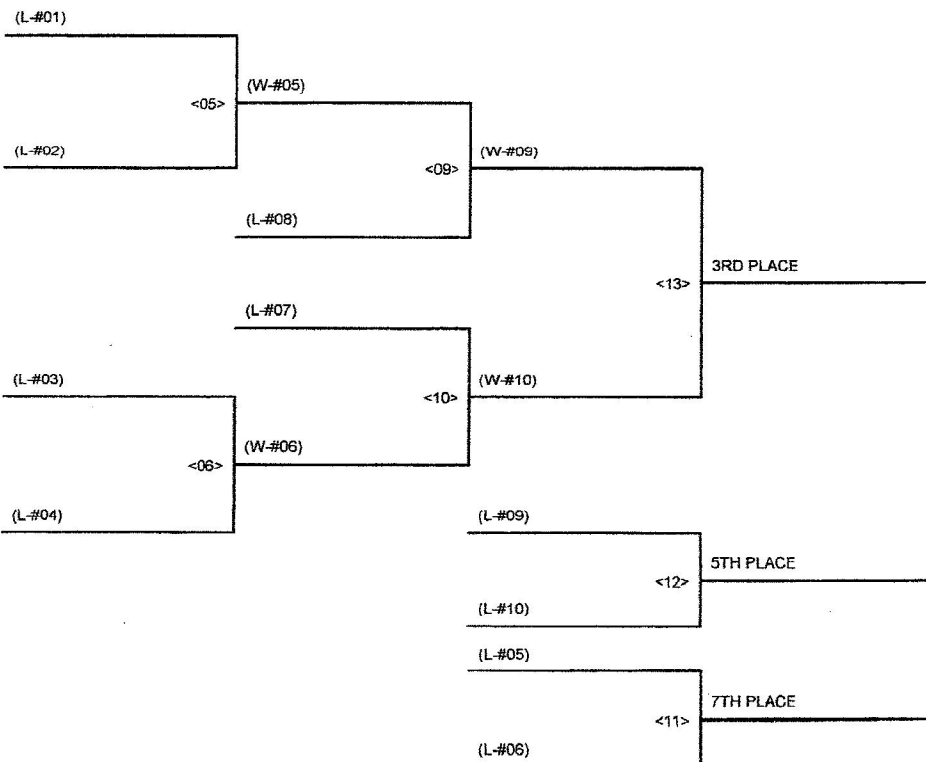

QUARTER-FINALS

SEMI-FINALS

FINALS

CHAMPIONSHIP BRACKET - 145 SOTH WALTON BORDER WARS DAY 2

CONSOLATION BRACKET - 145 SOTH WALTON BORDER WARS DAY 2

CHAMPIONSHIP BRACKET - 152 SOTH WALTON BORDER WARS DAY 2

QUARTER-FINALS

SEMI-FINALS

FINALS

CONSOLATION BRACKET - 152 SOTH WALTON BORDER WARS DAY 2

QUARTER-FINALS

SEMI-FINALS

FINALS

CHAMPIONSHIP BRACKET - 160 SOTH WALTON BORDER WARS DAY 2

CONSOLATION BRACKET - 160 SOTH WALTON BORDER WARS DAY 2