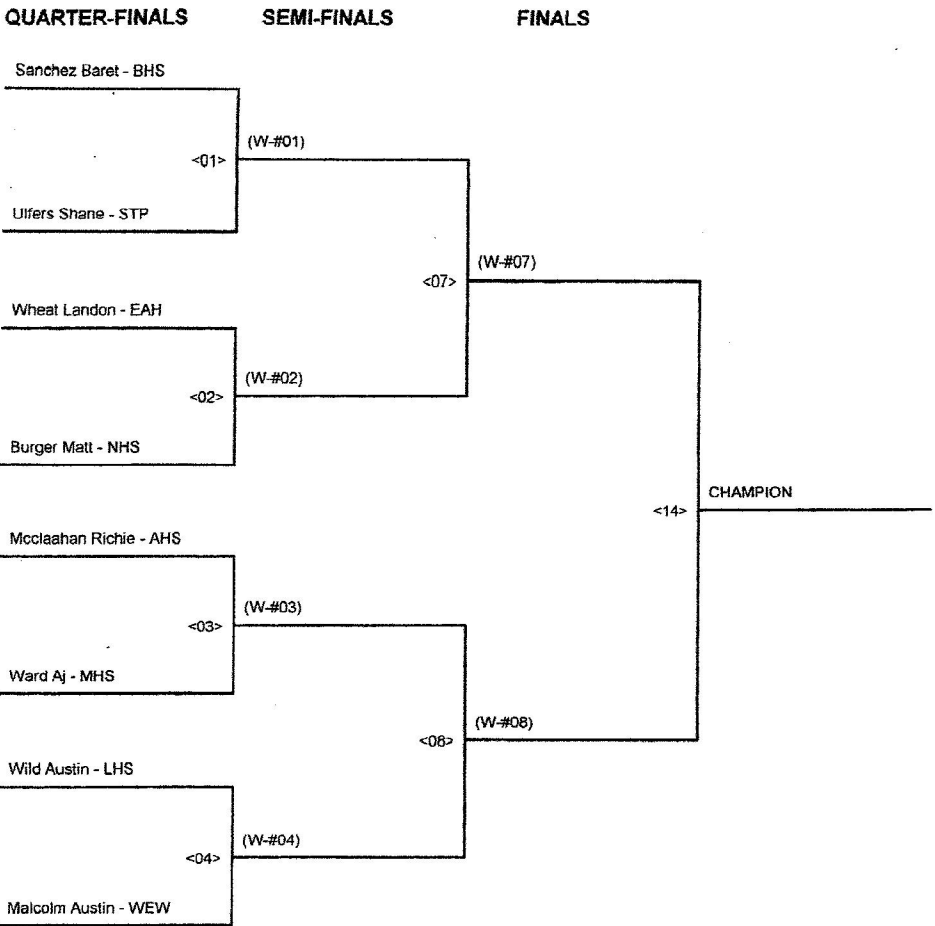

CHAMPIONSHIP BRACKET - 106 SOTH WALTON BORDER WARS DAY 2

CONSOLATION BRACKET - 106 SOTH WALTON BORDER WARS DAY 2

CHAMPIONSHIP BRACKET - 113 SOTH WALTON BORDER WARS DAY 2

CONSOLATION BRACKET - 113 SOTH WALTON BORDER WARS DAY 2

CHAMPIONSHIP BRACKET - 120 SOTH WALTON BORDER WARS DAY 2

CONSOLATION BRACKET - 120 SOTH WALTON BORDER WARS DAY 2

CHAMPIONSHIP BRACKET - 126 SOTH WALTON BORDER WARS DAY 2

QUARTER-FINALS

SEMI-FINALS

FINALS

CONSOLATION BRACKET - 126 SOTH WALTON BORDER WARS DAY 2