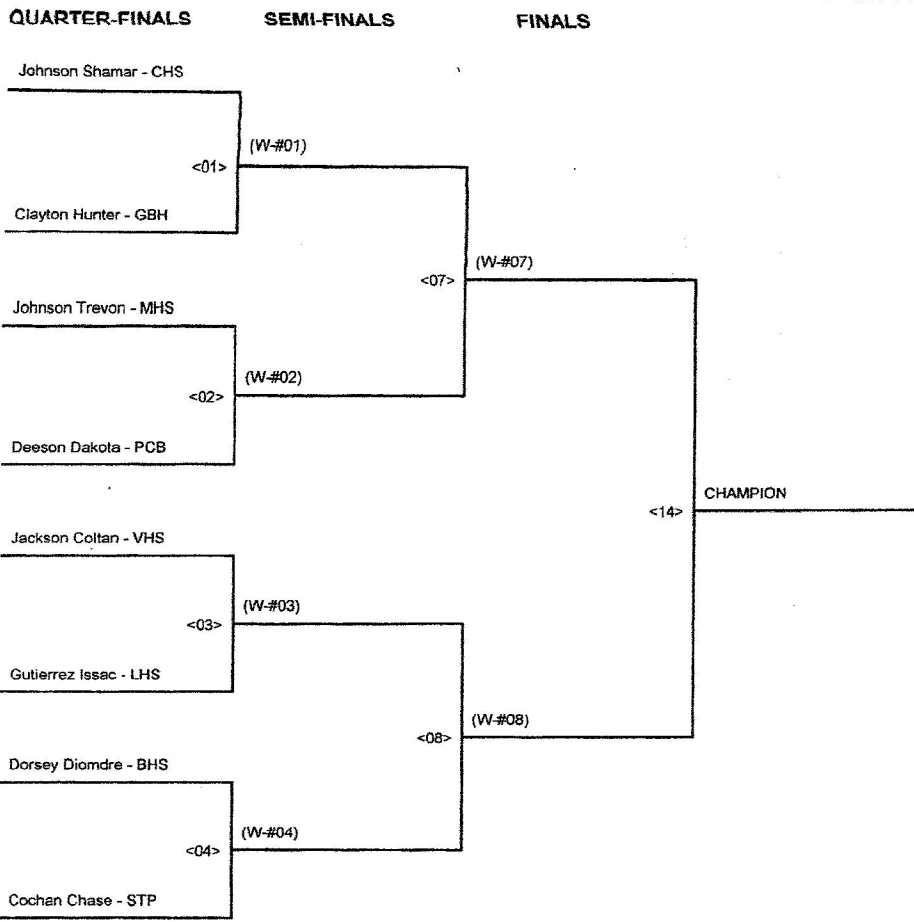

CHAMPIONSHIP BRACKET - 170 SOTH WALTON BORDER WARS DAY 2