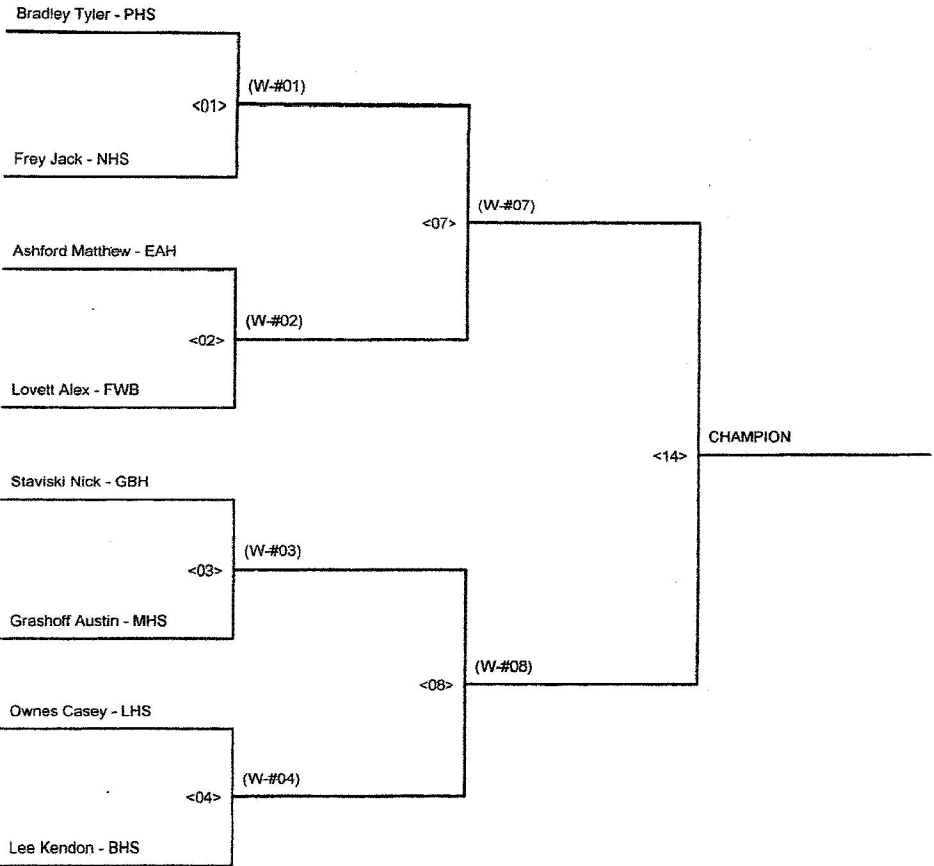

CHAMPIONSHIP BRACKET - 120 SOTH WALTON BORDER WARS DAY 2

CONSOLATION BRACKET - 120 SOTH WALTON BORDER WARS DAY 2

CHAMPIONSHIP BRACKET - 126 SOTH WALTON BORDER WARS DAY 2

QUARTER-FINALS

SEMI-FINALS

FINALS

CONSOLATION BRACKET - 126 SOTH WALTON BORDER WARS DAY 2

QUARTER-FINALS

SEMI-FINALS

FINALS

CHAMPIONSHIP BRACKET - 132 SOTH WALTON BORDER WARS DAY 2

QUARTER-FINALS

SEMI-FINALS

FINALS

CONSOLATION BRACKET - 132 SOTH WALTON BORDER WARS DAY 2