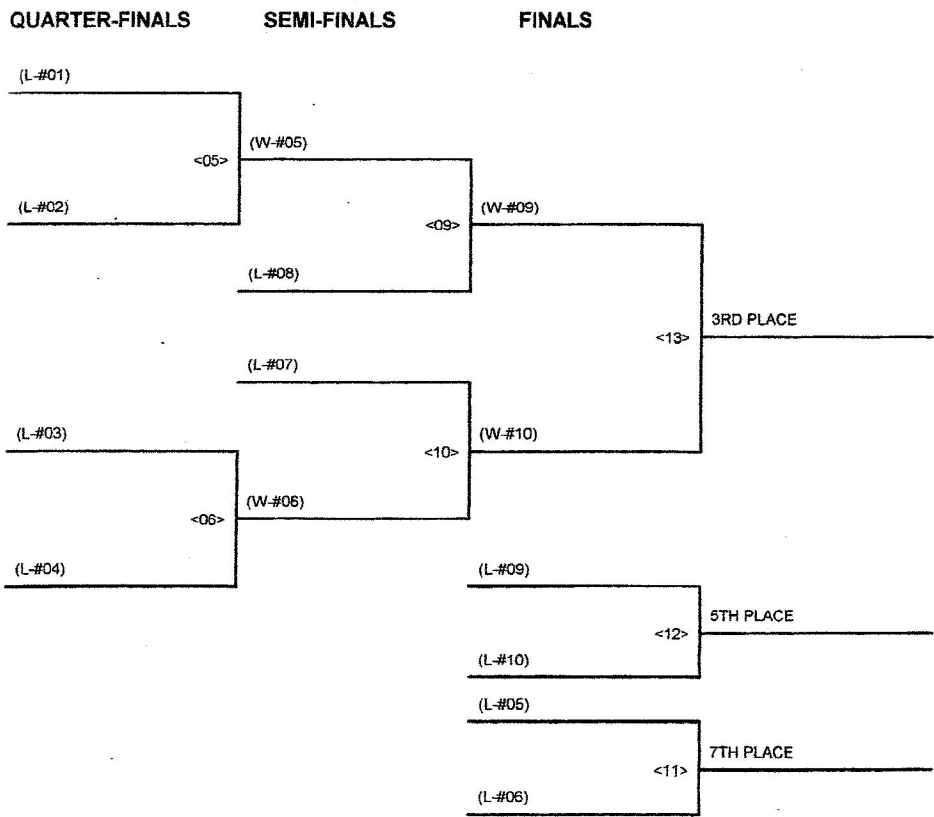

CHAMPIONSHIP BRACKET - 106 SOTH WALTON BORDER WARS DAY 2

CONSOLATION BRACKET - 106 SOTH WALTON BORDER WARS DAY 2

CHAMPIONSHIP BRACKET - 113 SOTH WALTON BORDER WARS DAY 2

CONSOLATION BRACKET - 113 SOTH WALTON BORDER WARS DAY 2

CHAMPIONSHIP BRACKET - 120 SOTH WALTON BORDER WARS DAY 2

CONSOLATION BRACKET - 120 SOTH WALTON BORDER WARS DAY 2

CHAMPIONSHIP BRACKET - 126 SOTH WALTON BORDER WARS DAY 2

QUARTER-FINALS

SEMI-FINALS

FINALS

CONSOLATION BRACKET - 126 SOTH WALTON BORDER WARS DAY 2