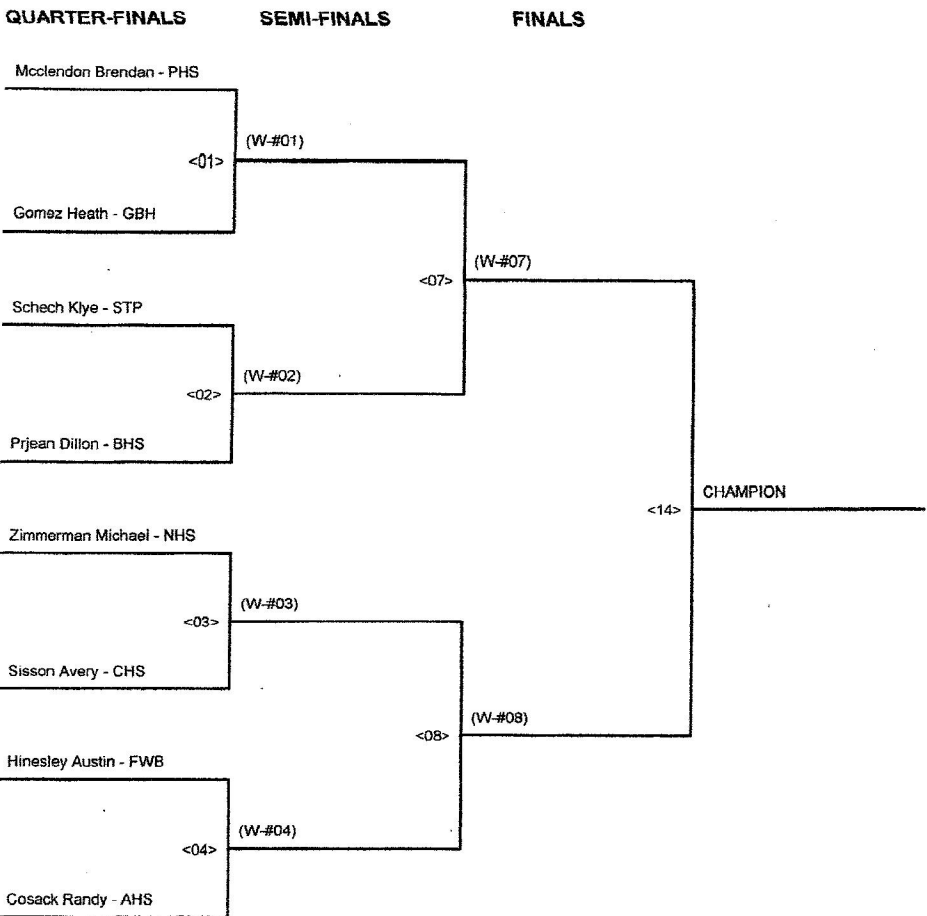

CHAMPIONSHIP BRACKET - 195 SOTH WALTON BORDER WARS DAY 2