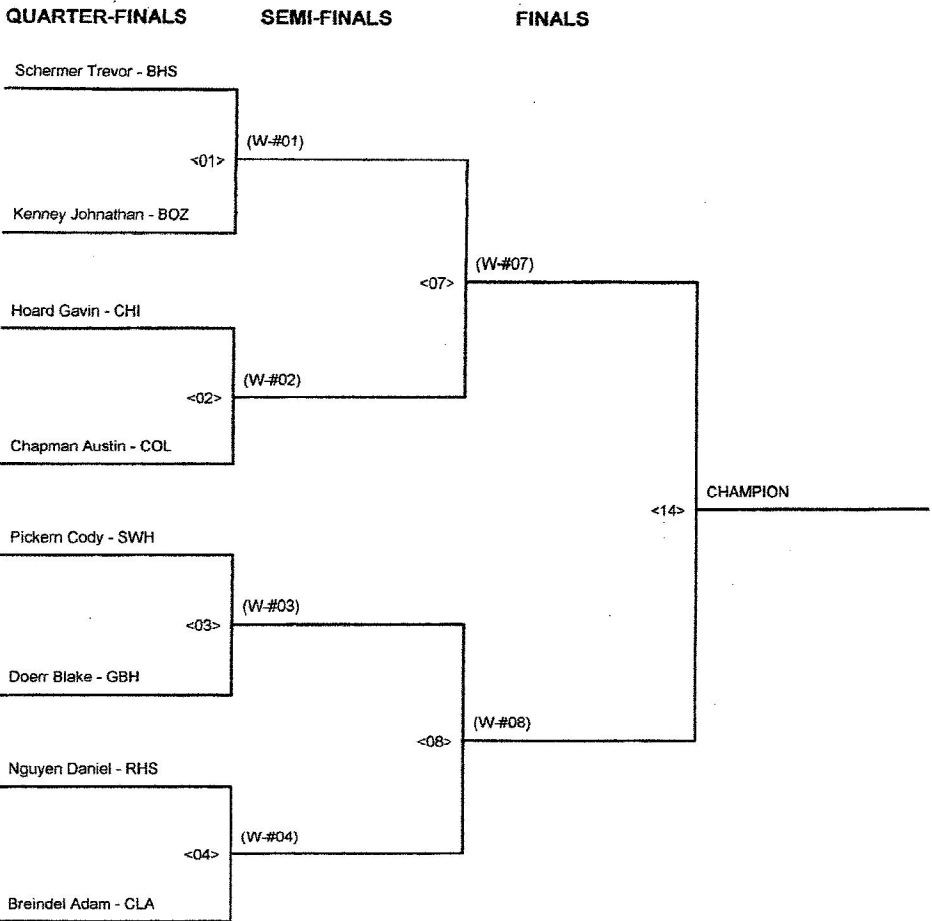

QUARTER-FINALS

SEMI-FINALS

FINALS

CHAMPIONSHIP BRACKET - 138 SOTH WALTON BORDER WARS DAY 2

QUARTER-FINALS

SEMI-FINALS

FINALS

CONSOLATION BRACKET - 138 SOTH WALTON BORDER WARS DAY 2

QUARTER-FINALS

SEMI-FINALS

FINALS

CHAMPIONSHIP BRACKET - 145 SOTH WALTON BORDER WARS DAY 2

CONSOLATION BRACKET - 145 SOTH WALTON BORDER WARS DAY 2

CHAMPIONSHIP BRACKET - 152 SOTH WALTON BORDER WARS DAY 2

QUARTER-FINALS