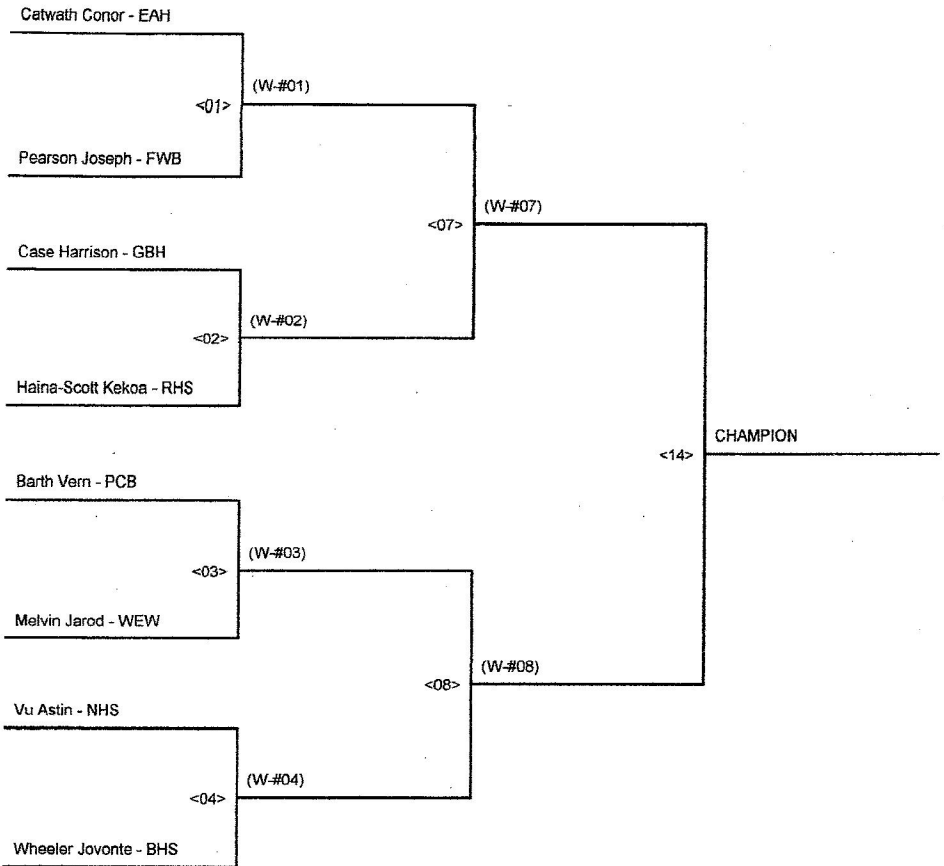

CONSOLATION BRACKET - 182 SOTH WALTON BORDER WARS DAY 2

QUARTER-FINALS SEMI-FINALS FINALS

CHAMPIONSHIP BRACKET - 195 SOTH WALTON BORDER WARS DAY 2

CONSOLATION BRACKET - 195 SOTH WALTON BORDER WARS DAY 2

CHAMPIONSHIP BRACKET - 220 SOTH WALTON BORDER WARS DAY 2

CONSOLATION BRACKET - 220 SOTH WALTON BORDER WARS DAY 2

CHAMPIONSHIP BRACKET - 285 SOTH WALTON BORDER WARS DAY 2

QUARTER-FINALS

SEMI-FINALS

FINALS

CONSOLATION BRACKET - 285 SOTH WALTON BORDER WARS DAY 2

QUARTER-FINALS

SEMI-FINALS

FINALS