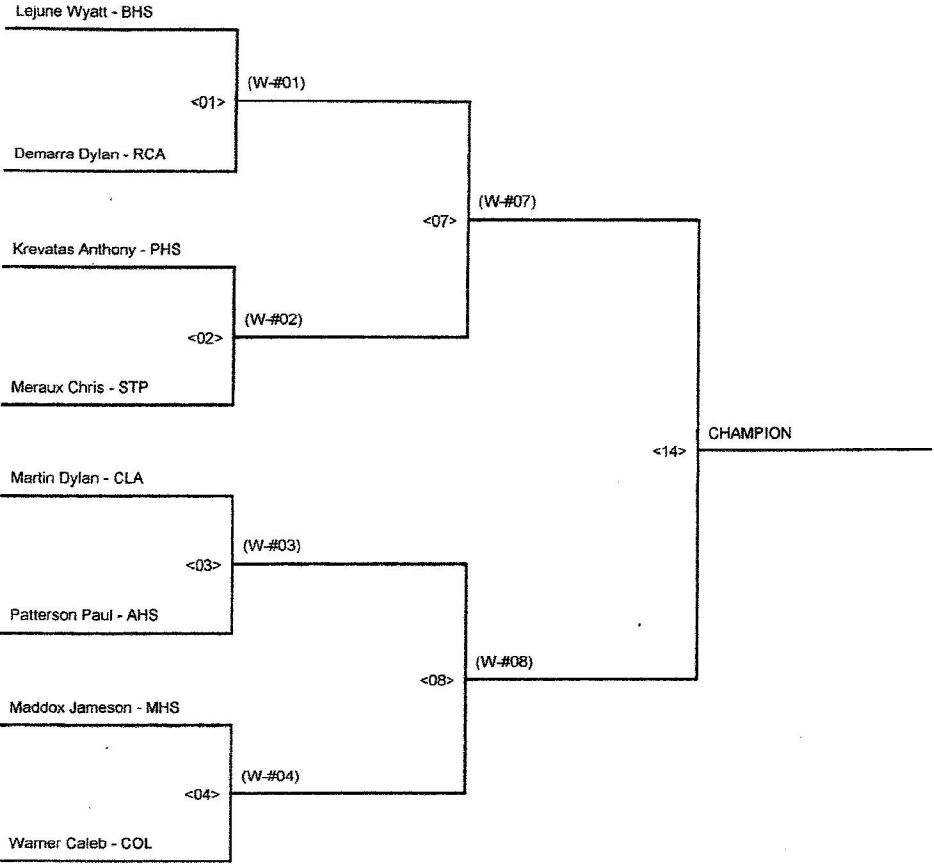

CHAMPIONSHIP BRACKET - 120 SOTH WALTON BORDER WARS DAY 2

CONSOLATION BRACKET - 120 SOTH WALTON BORDER WARS DAY 2

CHAMPIONSHIP BRACKET - 126 SOTH WALTON BORDER WARS DAY 2

QUARTER-FINALS

SEMI-FINALS

FINALS

CONSOLATION BRACKET - 126 SOTH WALTON BORDER WARS DAY 2

QUARTER-FINALS

SEMI-FINALS

FINALS

CHAMPIONSHIP BRACKET - 132 SOTH WALTON BORDER WARS DAY 2

QUARTER-FINALS

SEMI-FINALS

FINALS

CONSOLATION BRACKET - 132 SOTH WALTON BORDER WARS DAY 2

QUARTER-FINALS

SEMI-FINALS

FINALS

CHAMPIONSHIP BRACKET - 138 SOTH WALTON BORDER WARS DAY 2

QUARTER-FINALS

SEMI-FINALS

FINALS

CONSOLATION BRACKET - 138 SOTH WALTON BORDER WARS DAY 2