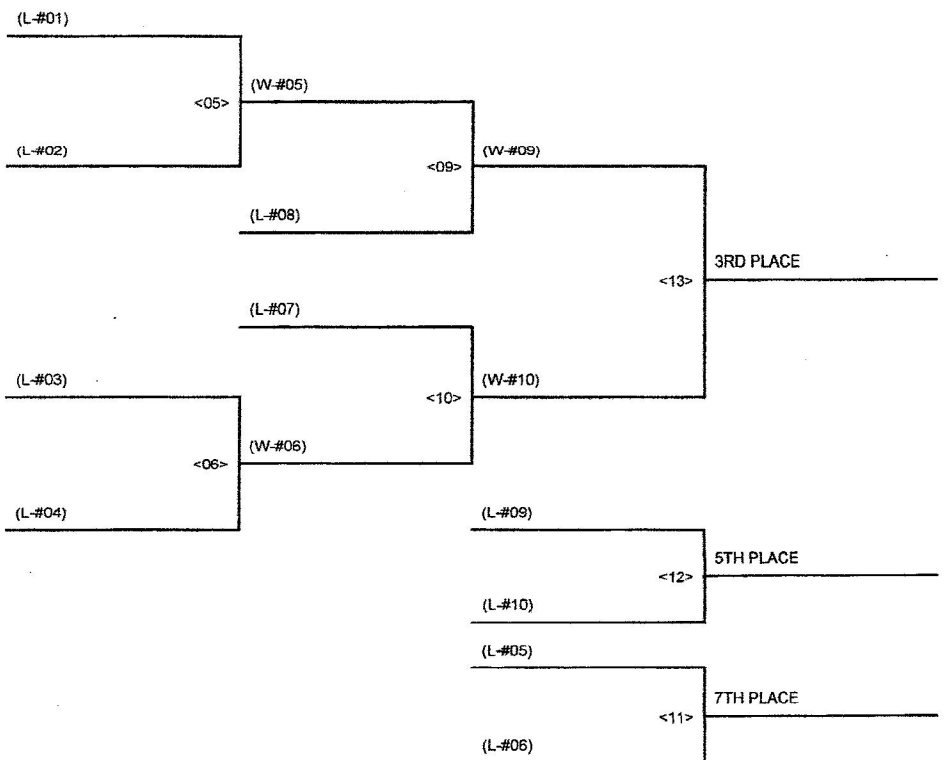

CHAMPIONSHIP BRACKET - 120 SOTH WALTON BORDER WARS DAY 2

CONSOLATION BRACKET - 120 SOTH WALTON BORDER WARS DAY 2

CHAMPIONSHIP BRACKET - 126 SOTH WALTON BORDER WARS DAY 2

QUARTER-FINALS

SEMI-FINALS

FINALS

CONSOLATION BRACKET - 126 SOTH WALTON BORDER WARS DAY 2

QUARTER-FINALS

SEMI-FINALS

FINALS

CHAMPIONSHIP BRACKET - 132 SOTH WALTON BORDER WARS DAY 2

QUARTER-FINALS

SEMI-FINALS

FINALS

CONSOLATION BRACKET - 132 SOTH WALTON BORDER WARS DAY 2