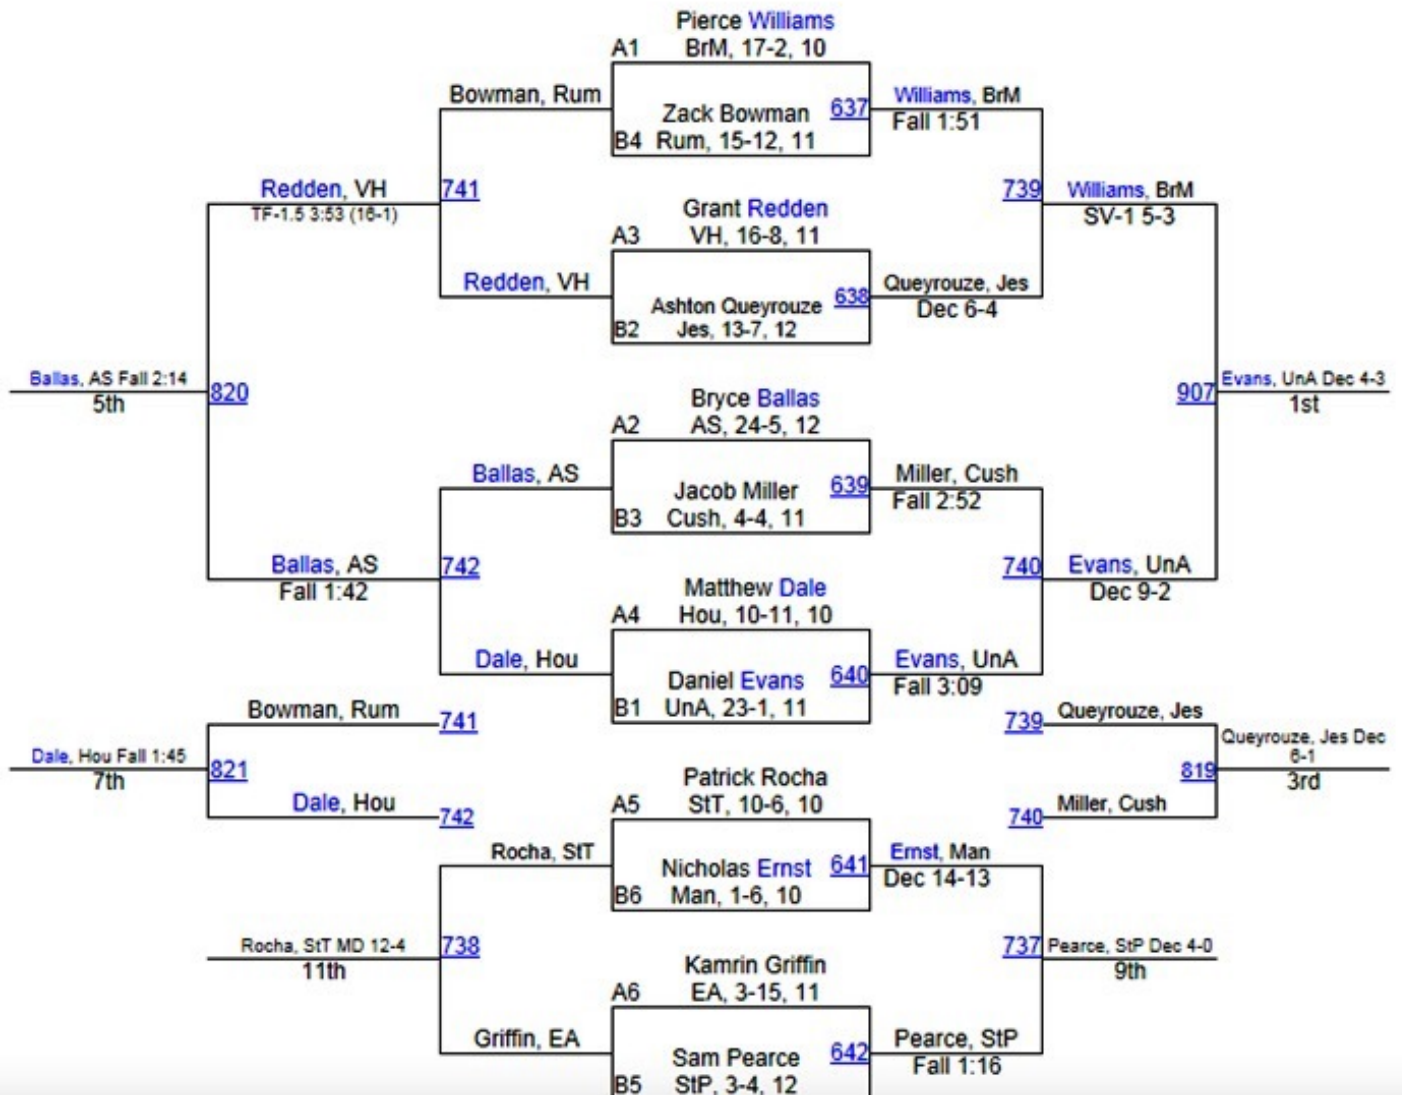

2013 TREY CULOTTA INVITATIONAL

145 LBS