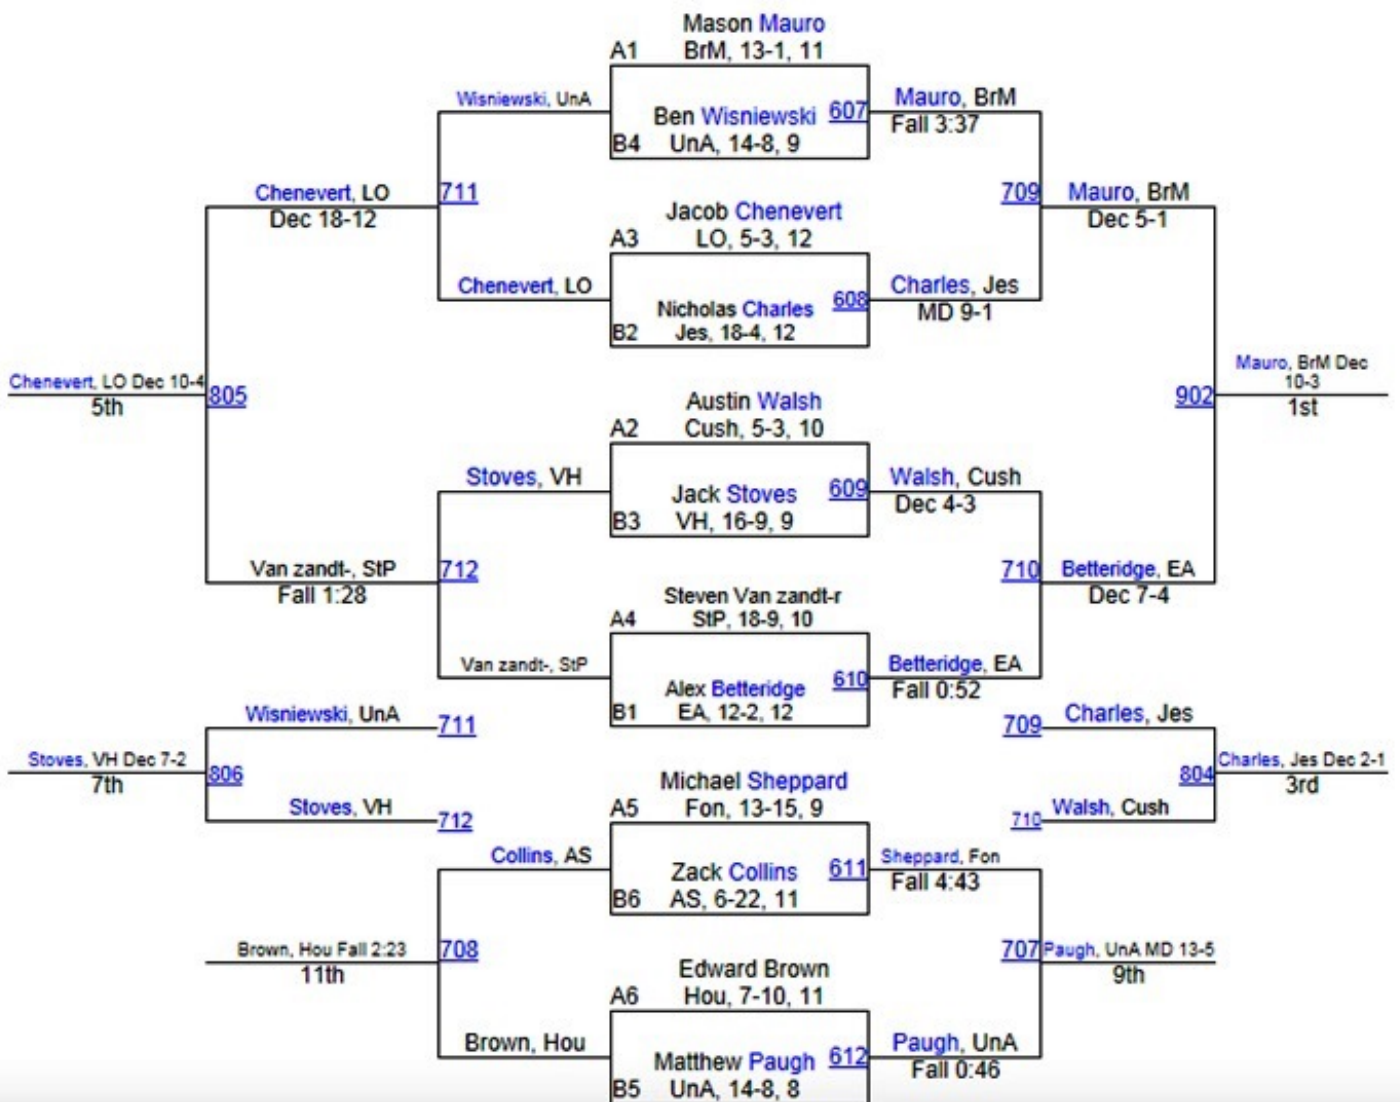

# 2013 TREY CULOTTA INVITATIONAL

106 LBS

2013  
TREY CULOTTA INVITATIONAL

113 LBS

2013  
 TREY CULOTTA INVITATIONAL  
 120 LBS