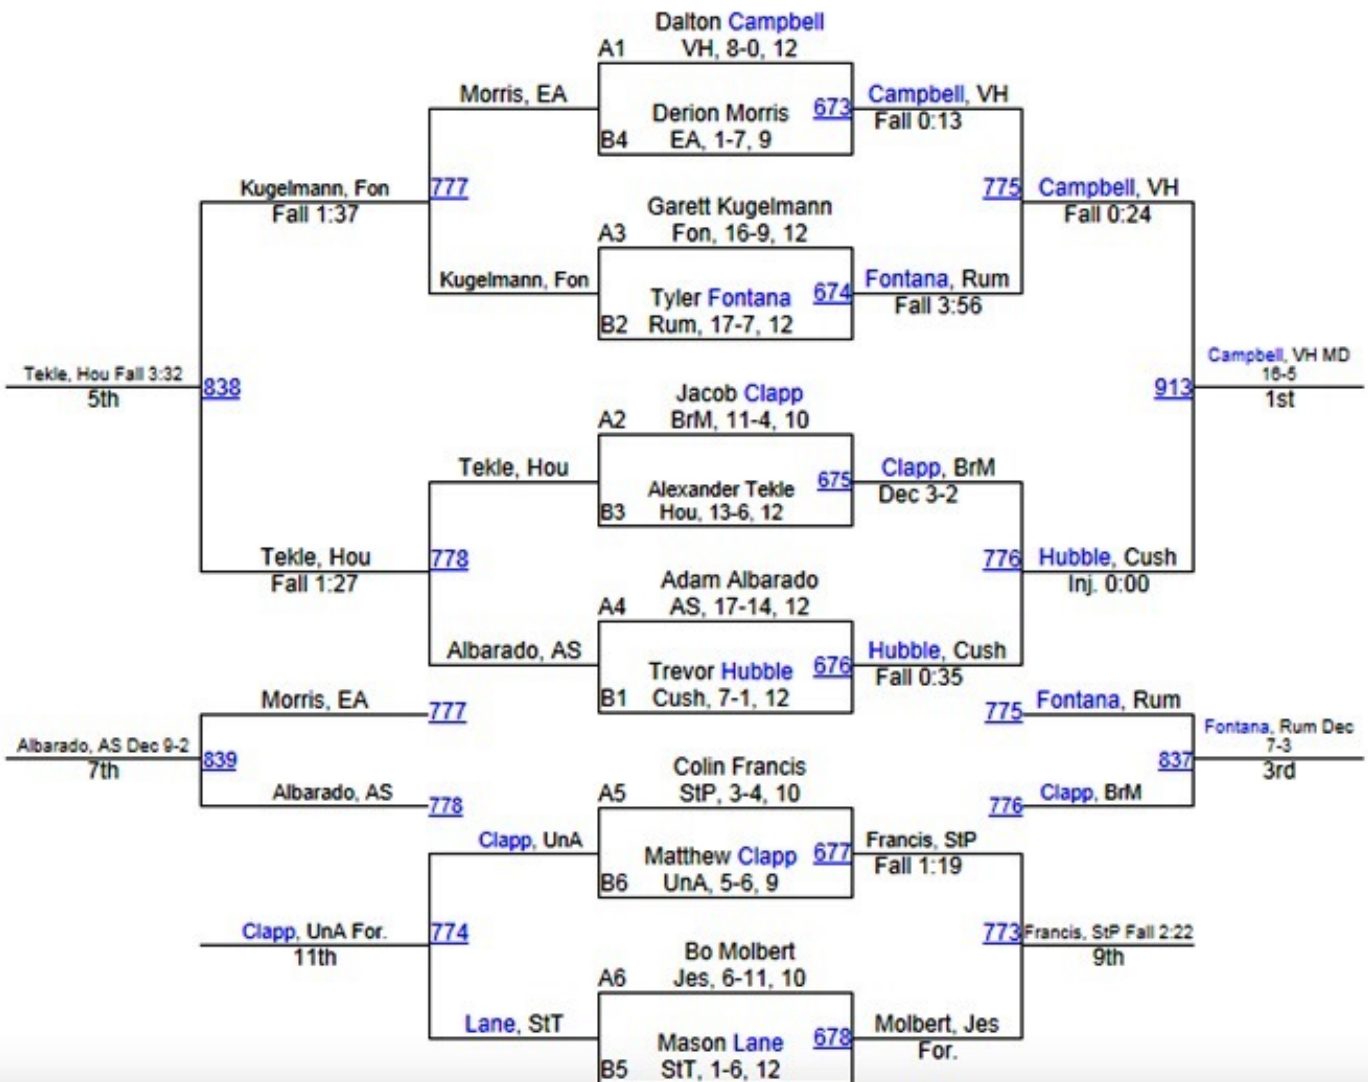

# 2013 TREY CULOTTA INVITATIONAL

182 LBS

2013  
 TREY CULOTTA INVITATIONAL  
 195 LBS

# 2013 TREY CULOTTA INVITATIONAL

220 LBS

2013  
 TREY CULOTTA INVITATIONAL  
 285 LBS