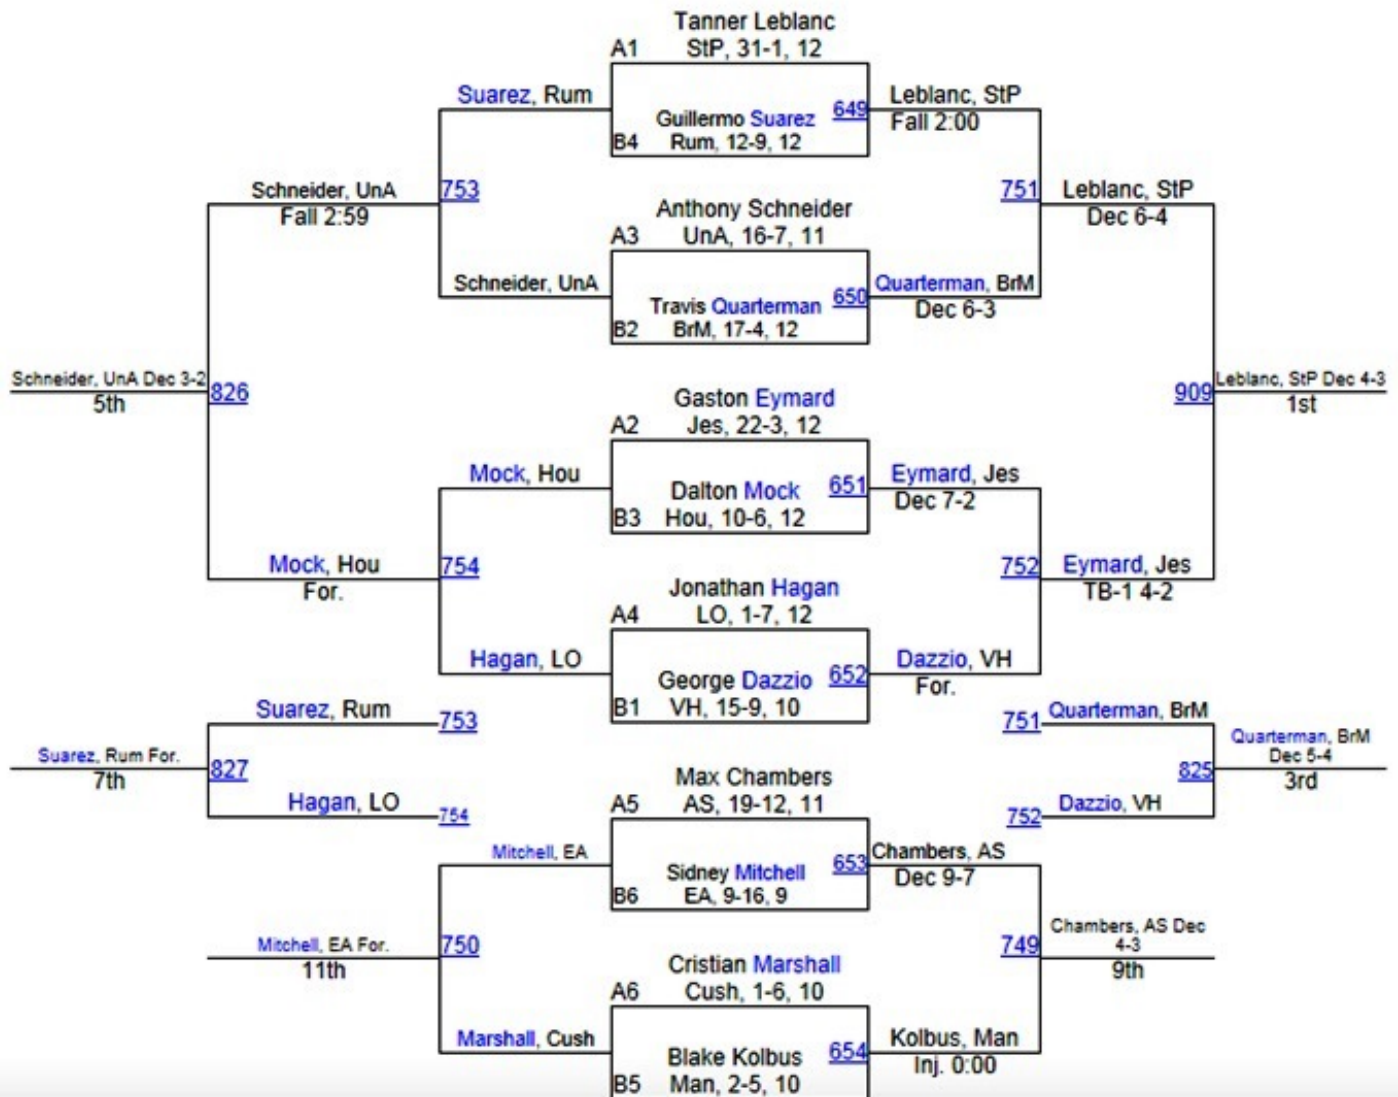

2013 TREX CULOTTA INVITATIONAL

160 LBS