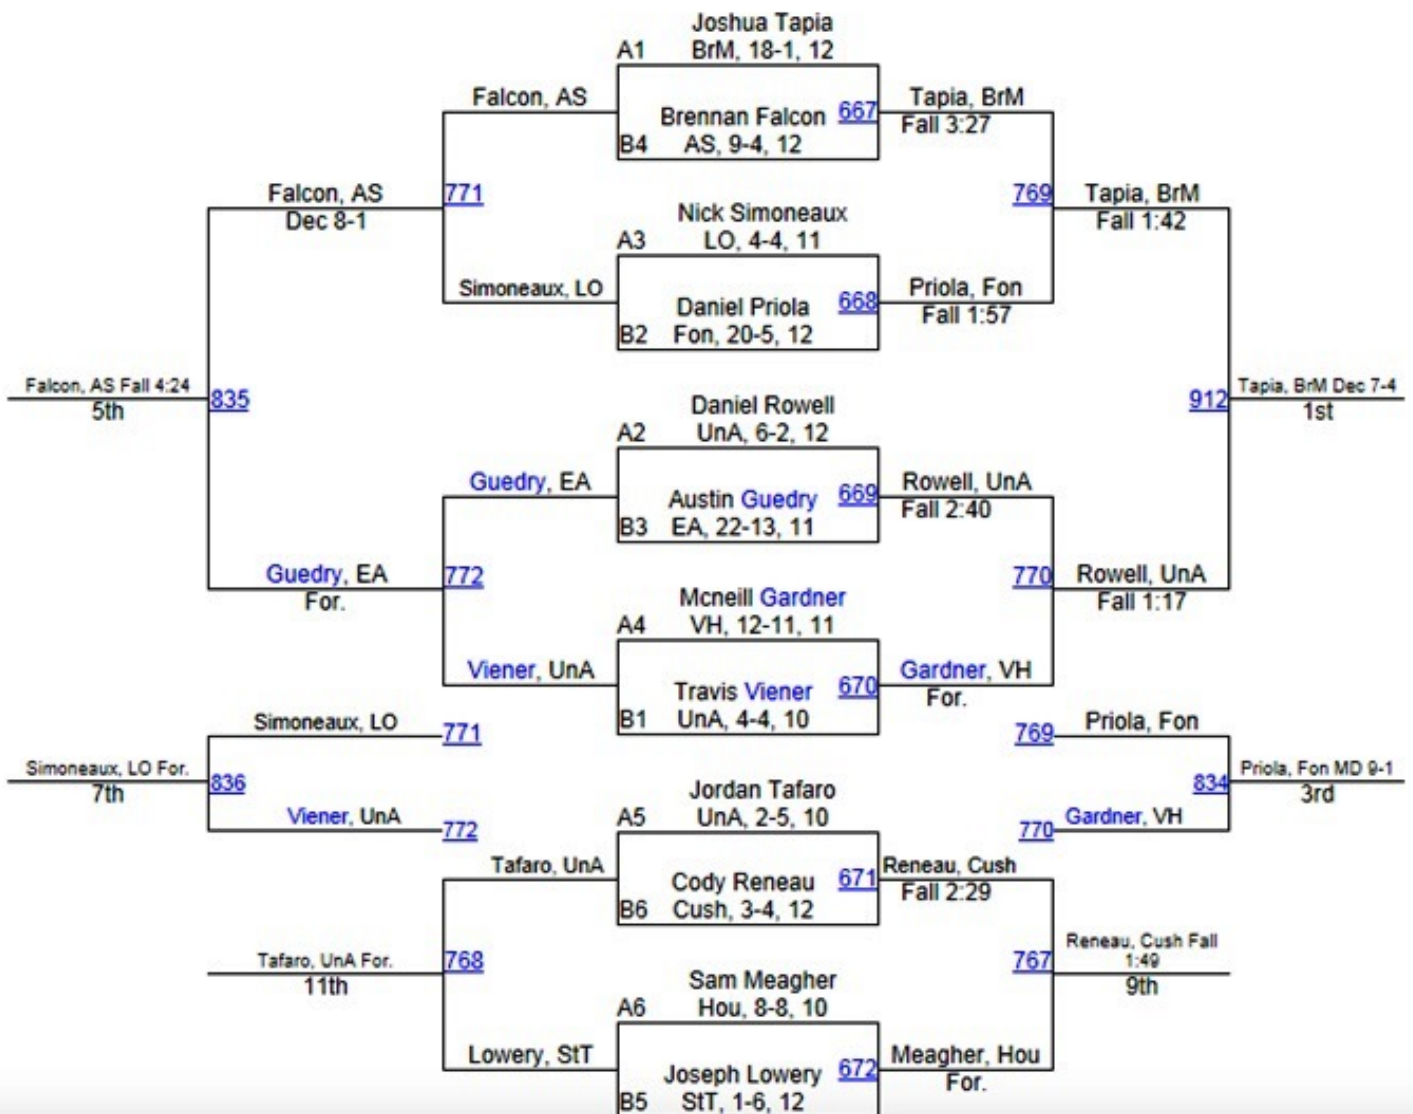

# 2013 TREY CULOTTA INVITATIONAL

182 LBS

2013  
 TREY CULOTTA INVITATIONAL  
 195 LBS