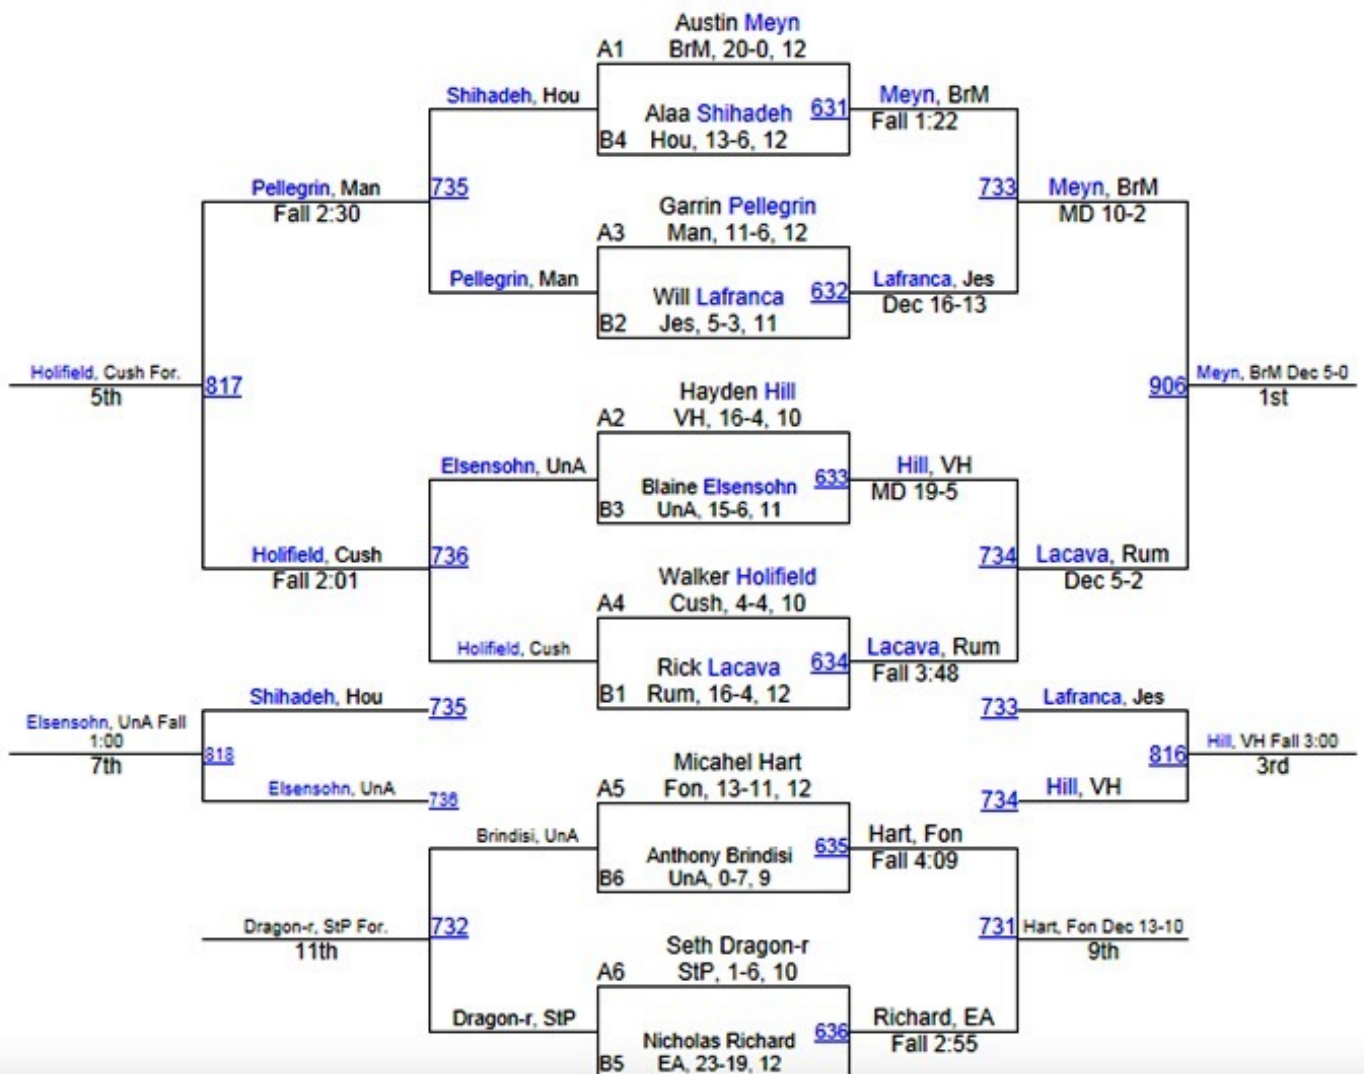

# 2013 TREY CULOTTA INVITATIONAL

126 LBS

2013  
TREY CULOTTA INVITATIONAL  
132 LBS

2013  
TREY CULOTTA INVITATIONAL

138 LBS