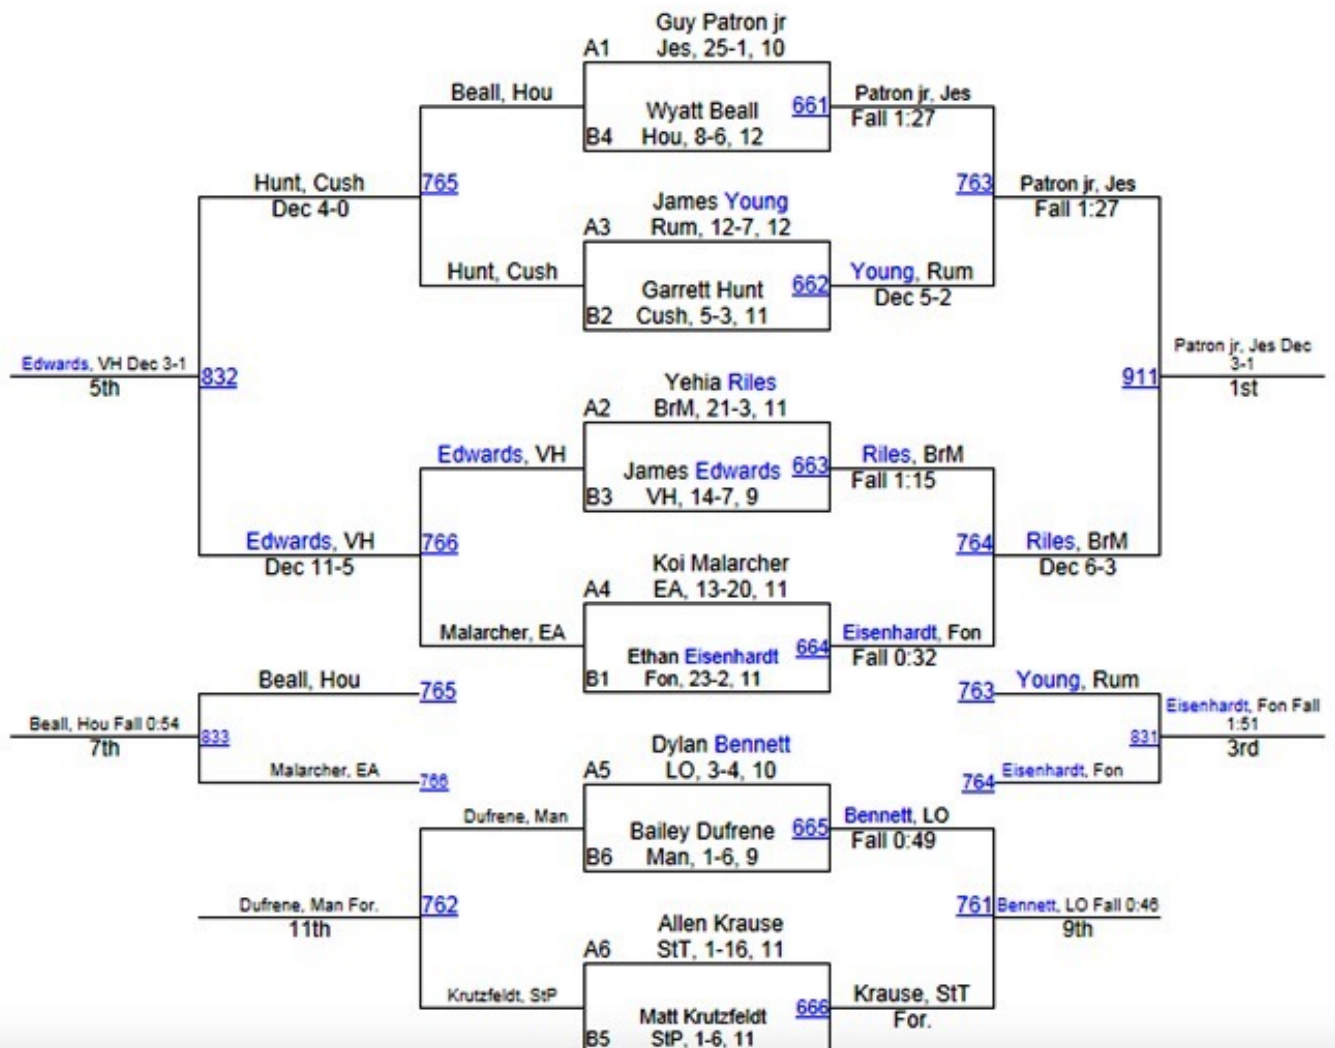

2013 TREY CULOTTA INVITATIONAL

182 LBS