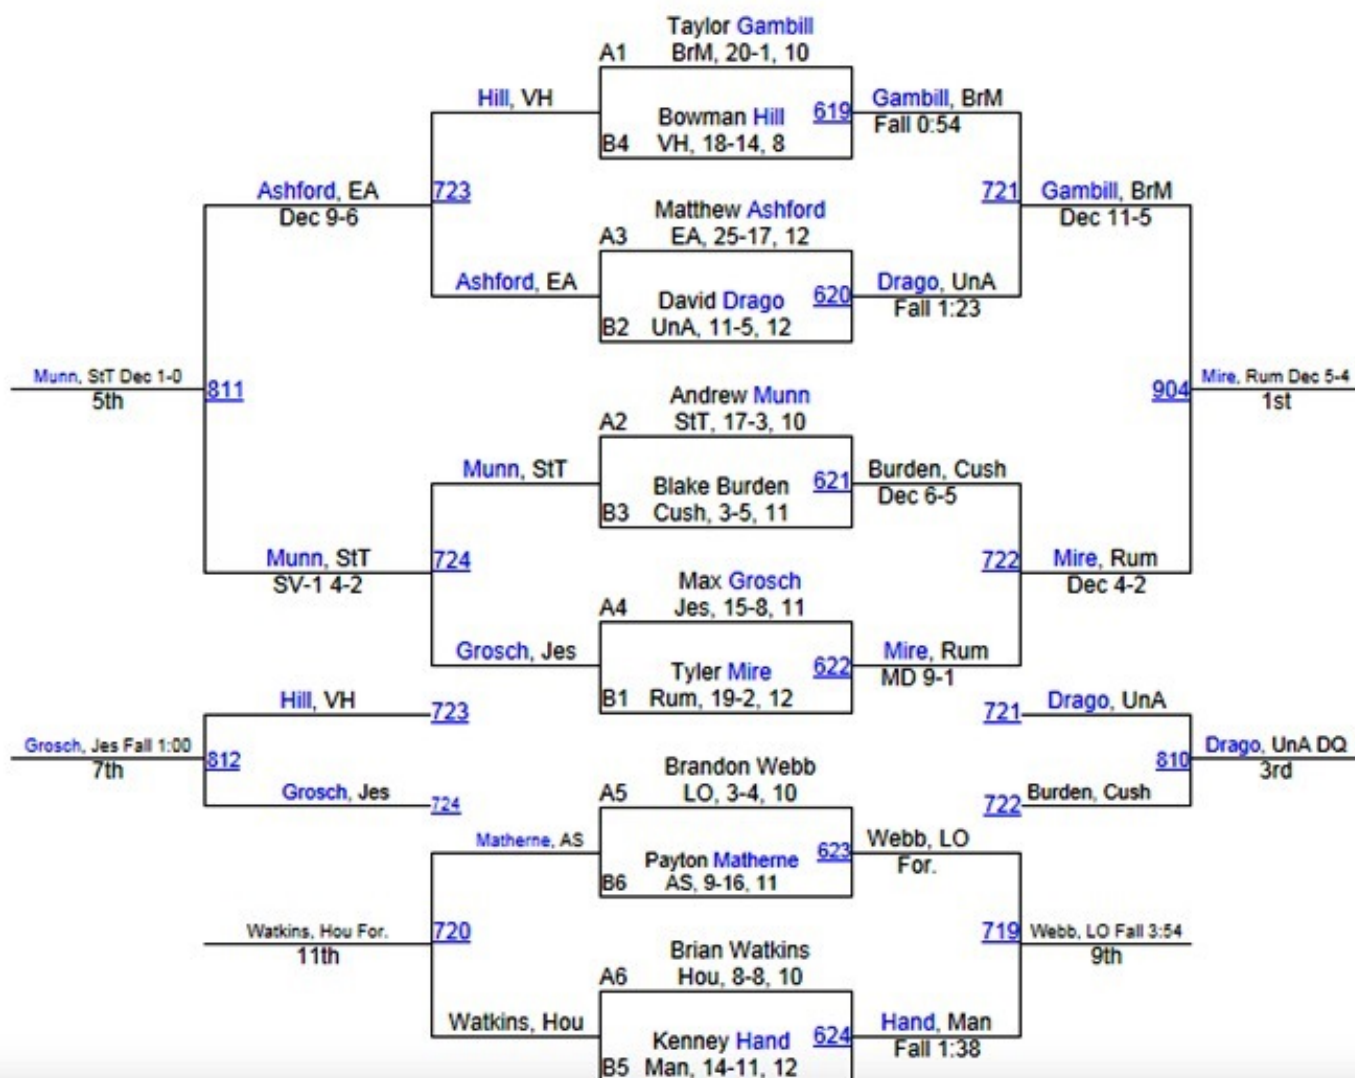

# 2013 TREY CULOTTA INVITATIONAL

106 LBS

2013  
TREY CULOTTA INVITATIONAL

113 LBS

2013  
 TREY CULOTTA INVITATIONAL  
 120 LBS

# 2013 TREY CULOTTA INVITATIONAL

126 LBS

2013  
TREY CULOTTA INVITATIONAL  
132 LBS

2013  
TREY CULOTTA INVITATIONAL

138 LBS