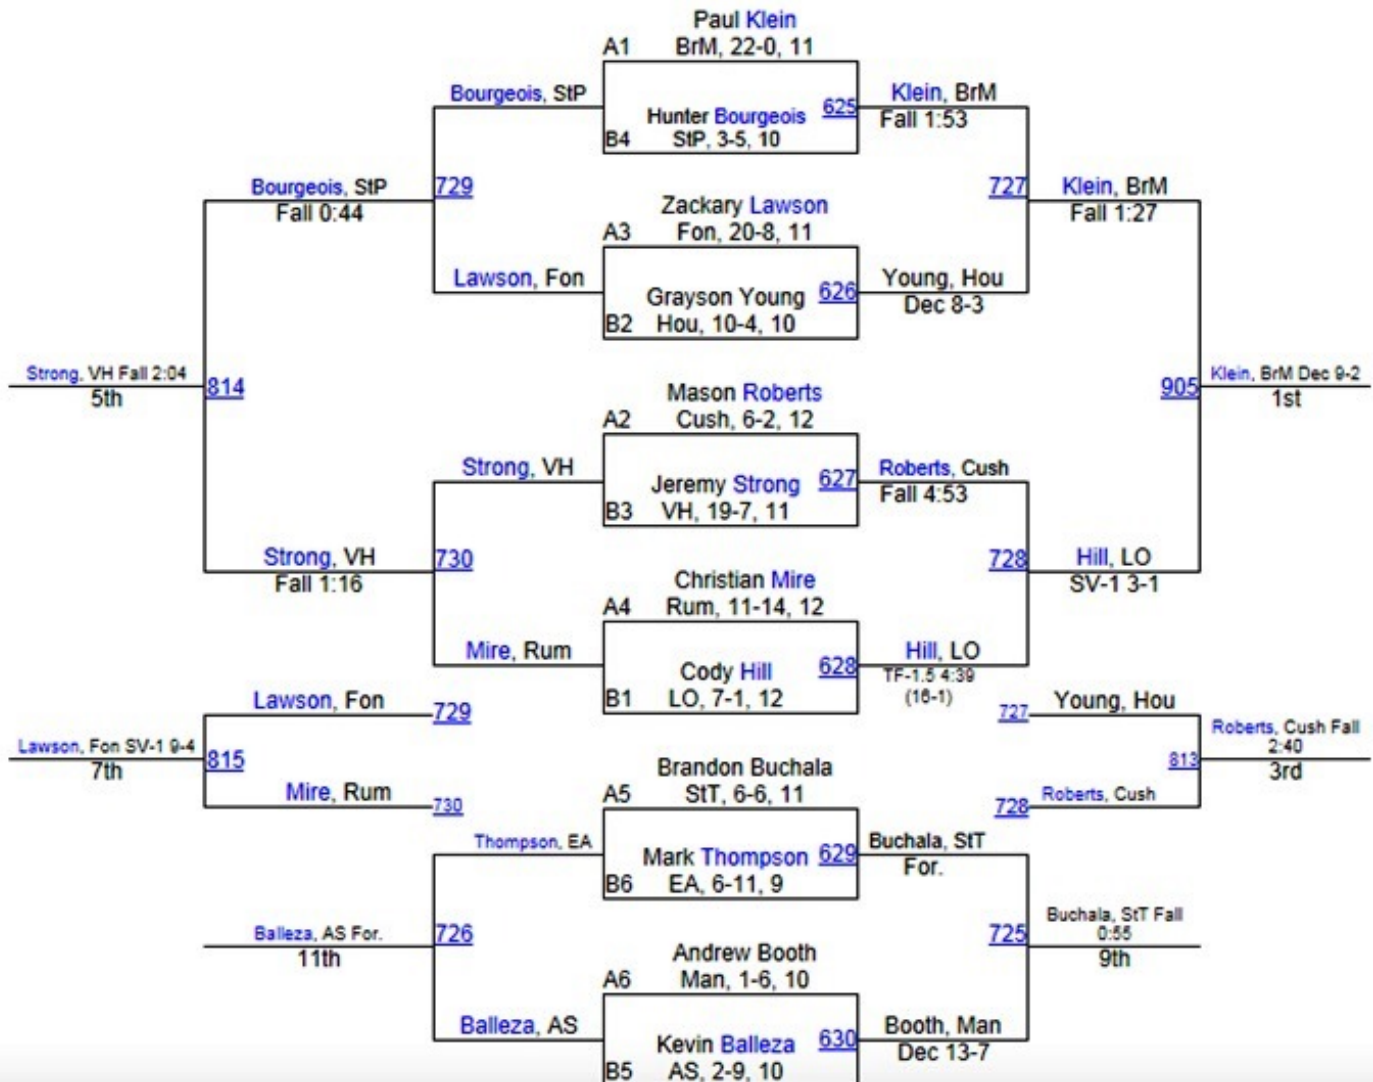

# 2013 TREY CULOTTA INVITATIONAL

126 LBS

2013  
TREY CULOTTA INVITATIONAL  
132 LBS

2013  
TREY CULOTTA INVITATIONAL

138 LBS