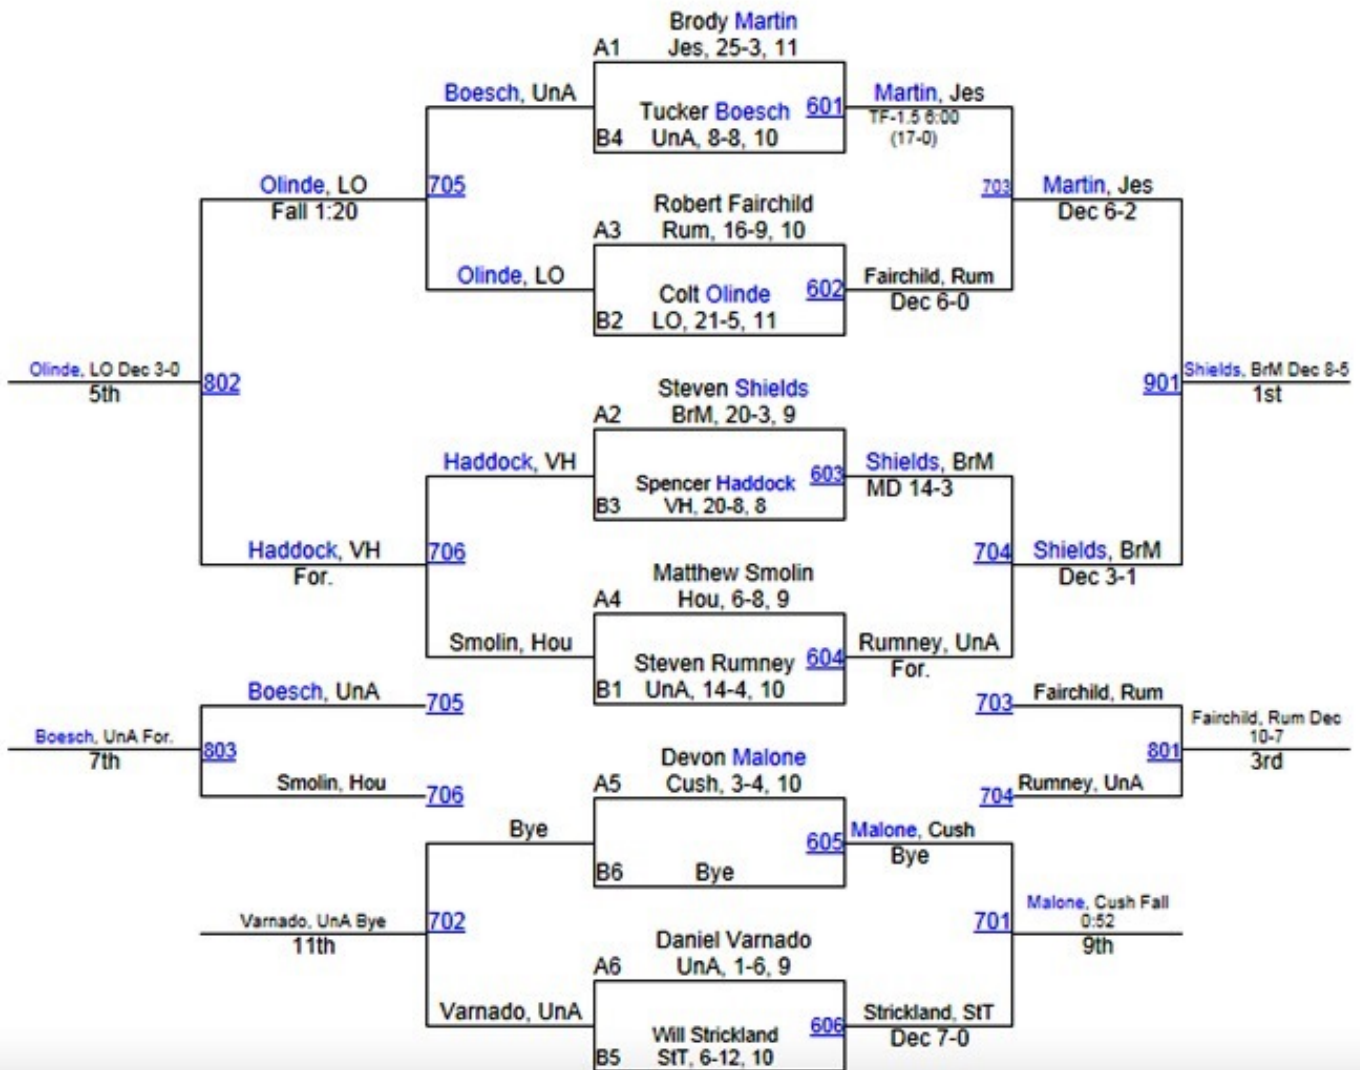

# 2013 TREY CULOTTA INVITATIONAL

106 LBS

2013  
TREY CULOTTA INVITATIONAL

113 LBS

2013  
 TREY CULOTTA INVITATIONAL  
 120 LBS

# 2013 TREY CULOTTA INVITATIONAL

126 LBS

2013  
TREY CULOTTA INVITATIONAL  
132 LBS

2013  
TREY CULOTTA INVITATIONAL

138 LBS