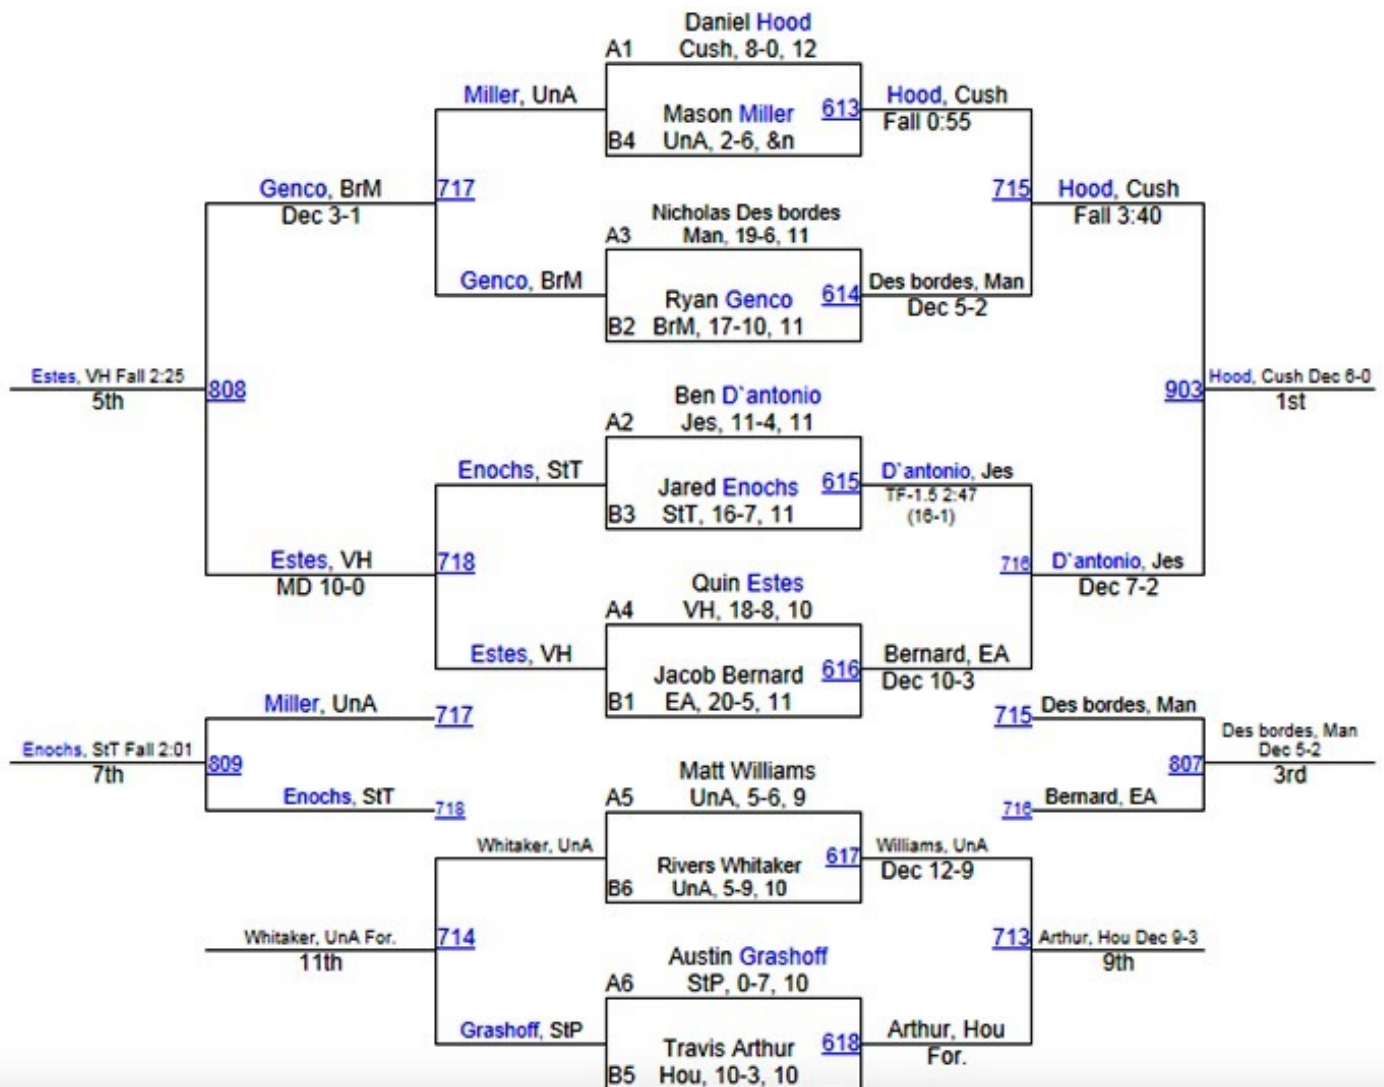

# 2013 TREY CULOTTA INVITATIONAL

106 LBS

2013  
TREY CULOTTA INVITATIONAL

113 LBS

2013  
 TREY CULOTTA INVITATIONAL  
 120 LBS

# 2013 TREY CULOTTA INVITATIONAL

126 LBS

2013  
TREY CULOTTA INVITATIONAL  
132 LBS

2013  
TREY CULOTTA INVITATIONAL

138 LBS