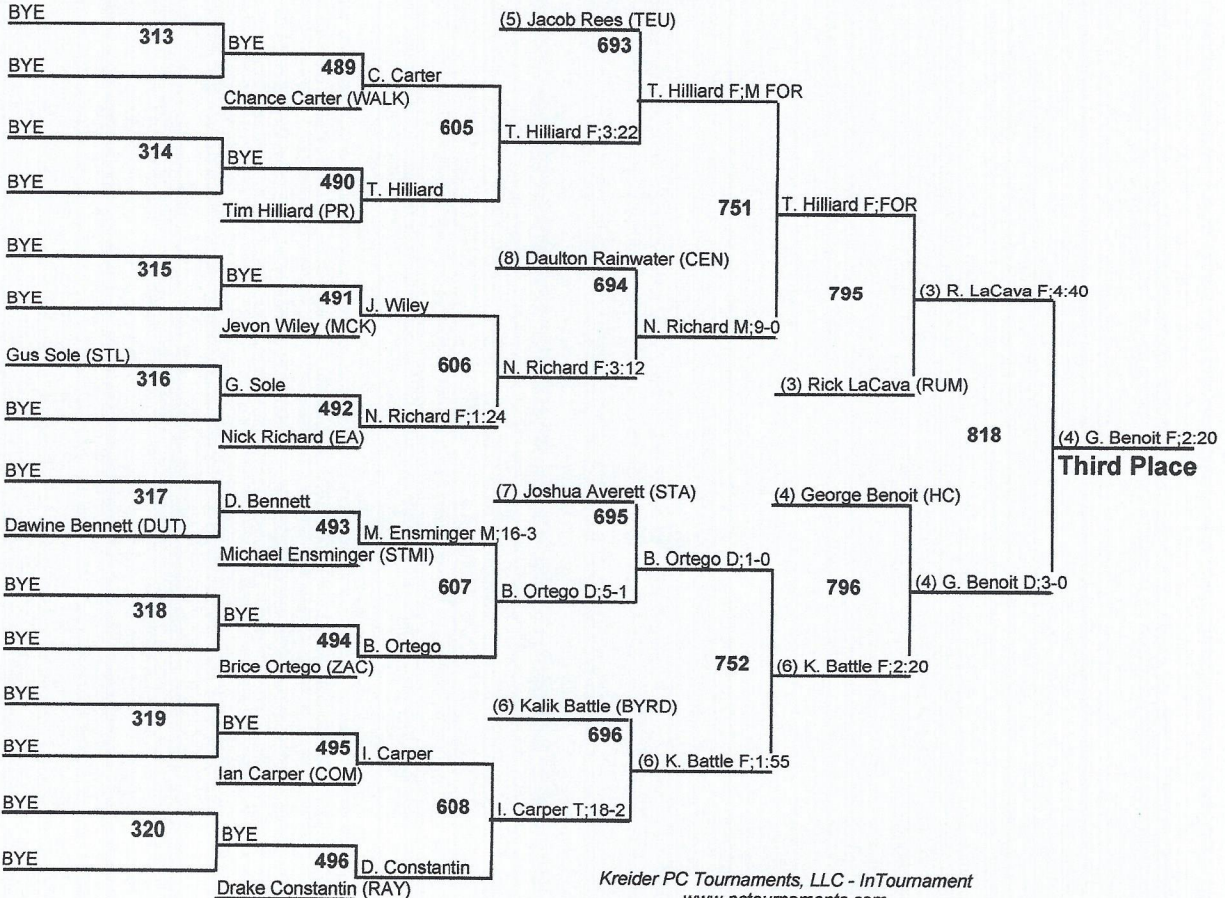

11th Annual Spartan Invitational -- Varsity

138