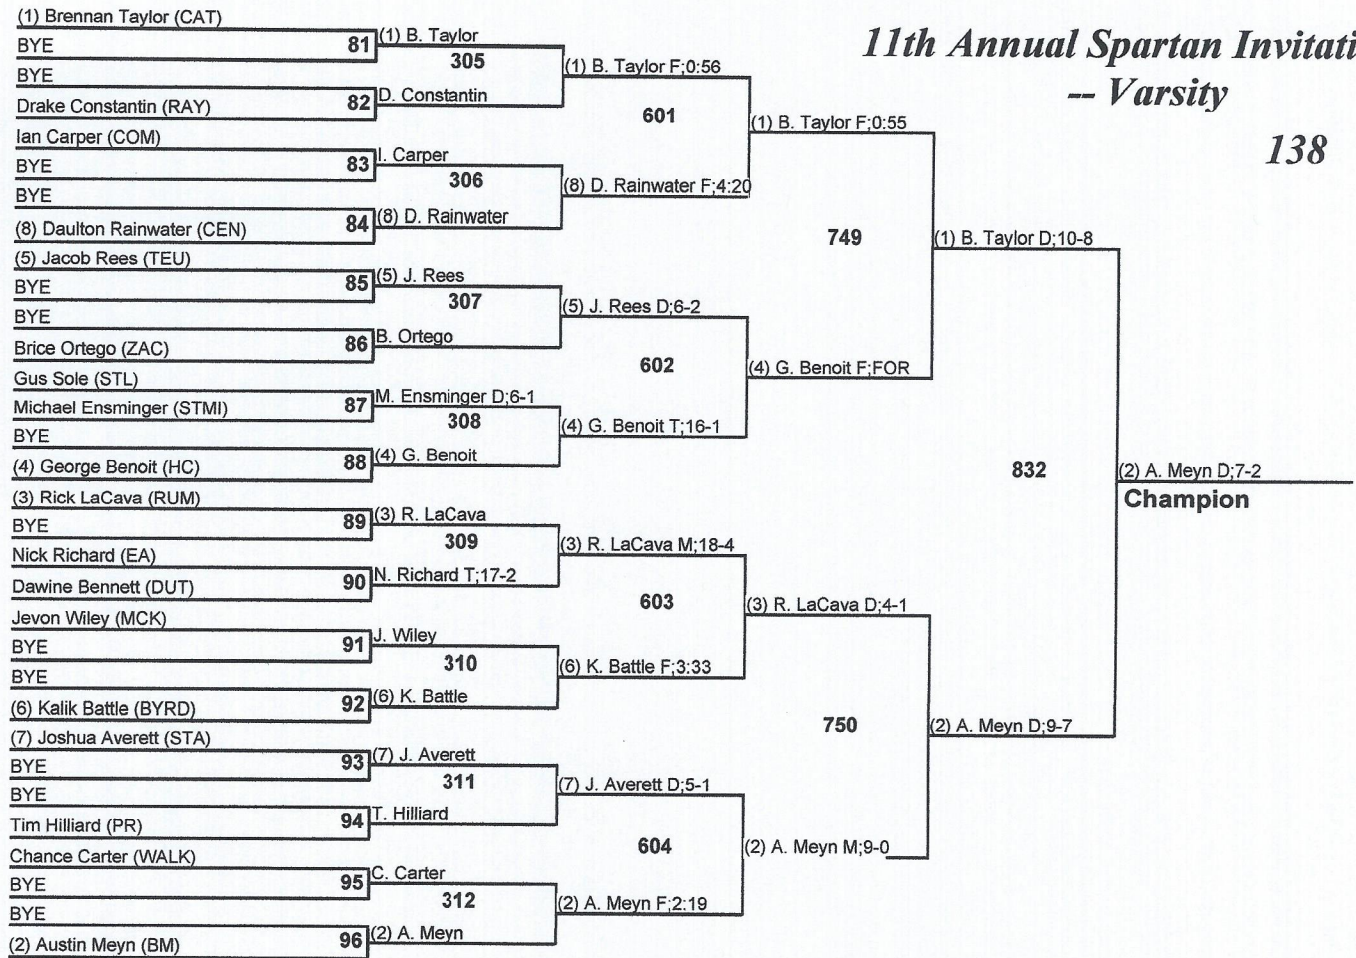

11th Annual Spartan Invitational -- Varsity

138