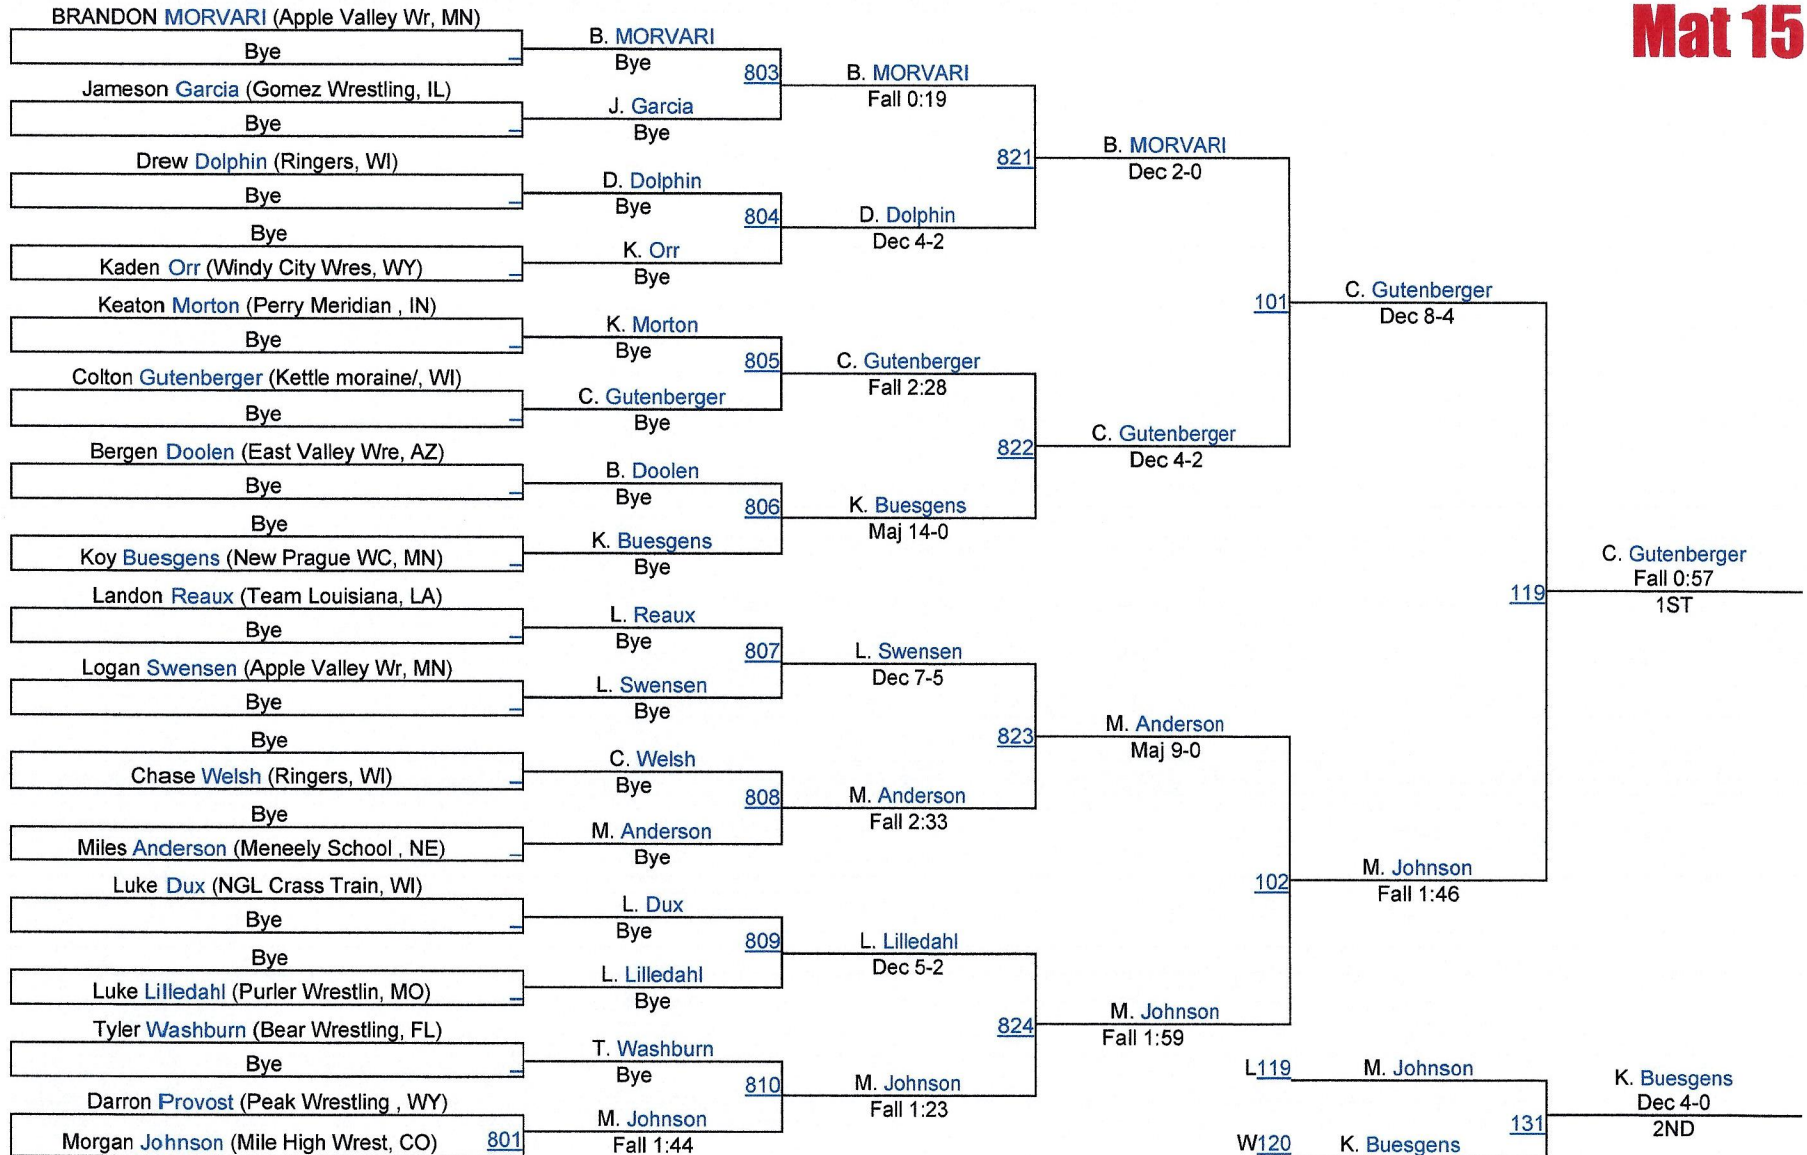

2014 USAW/CK Kids/Vets Folkstyle Ntls

Intermediate 50 Mat 15

Intermediate 50