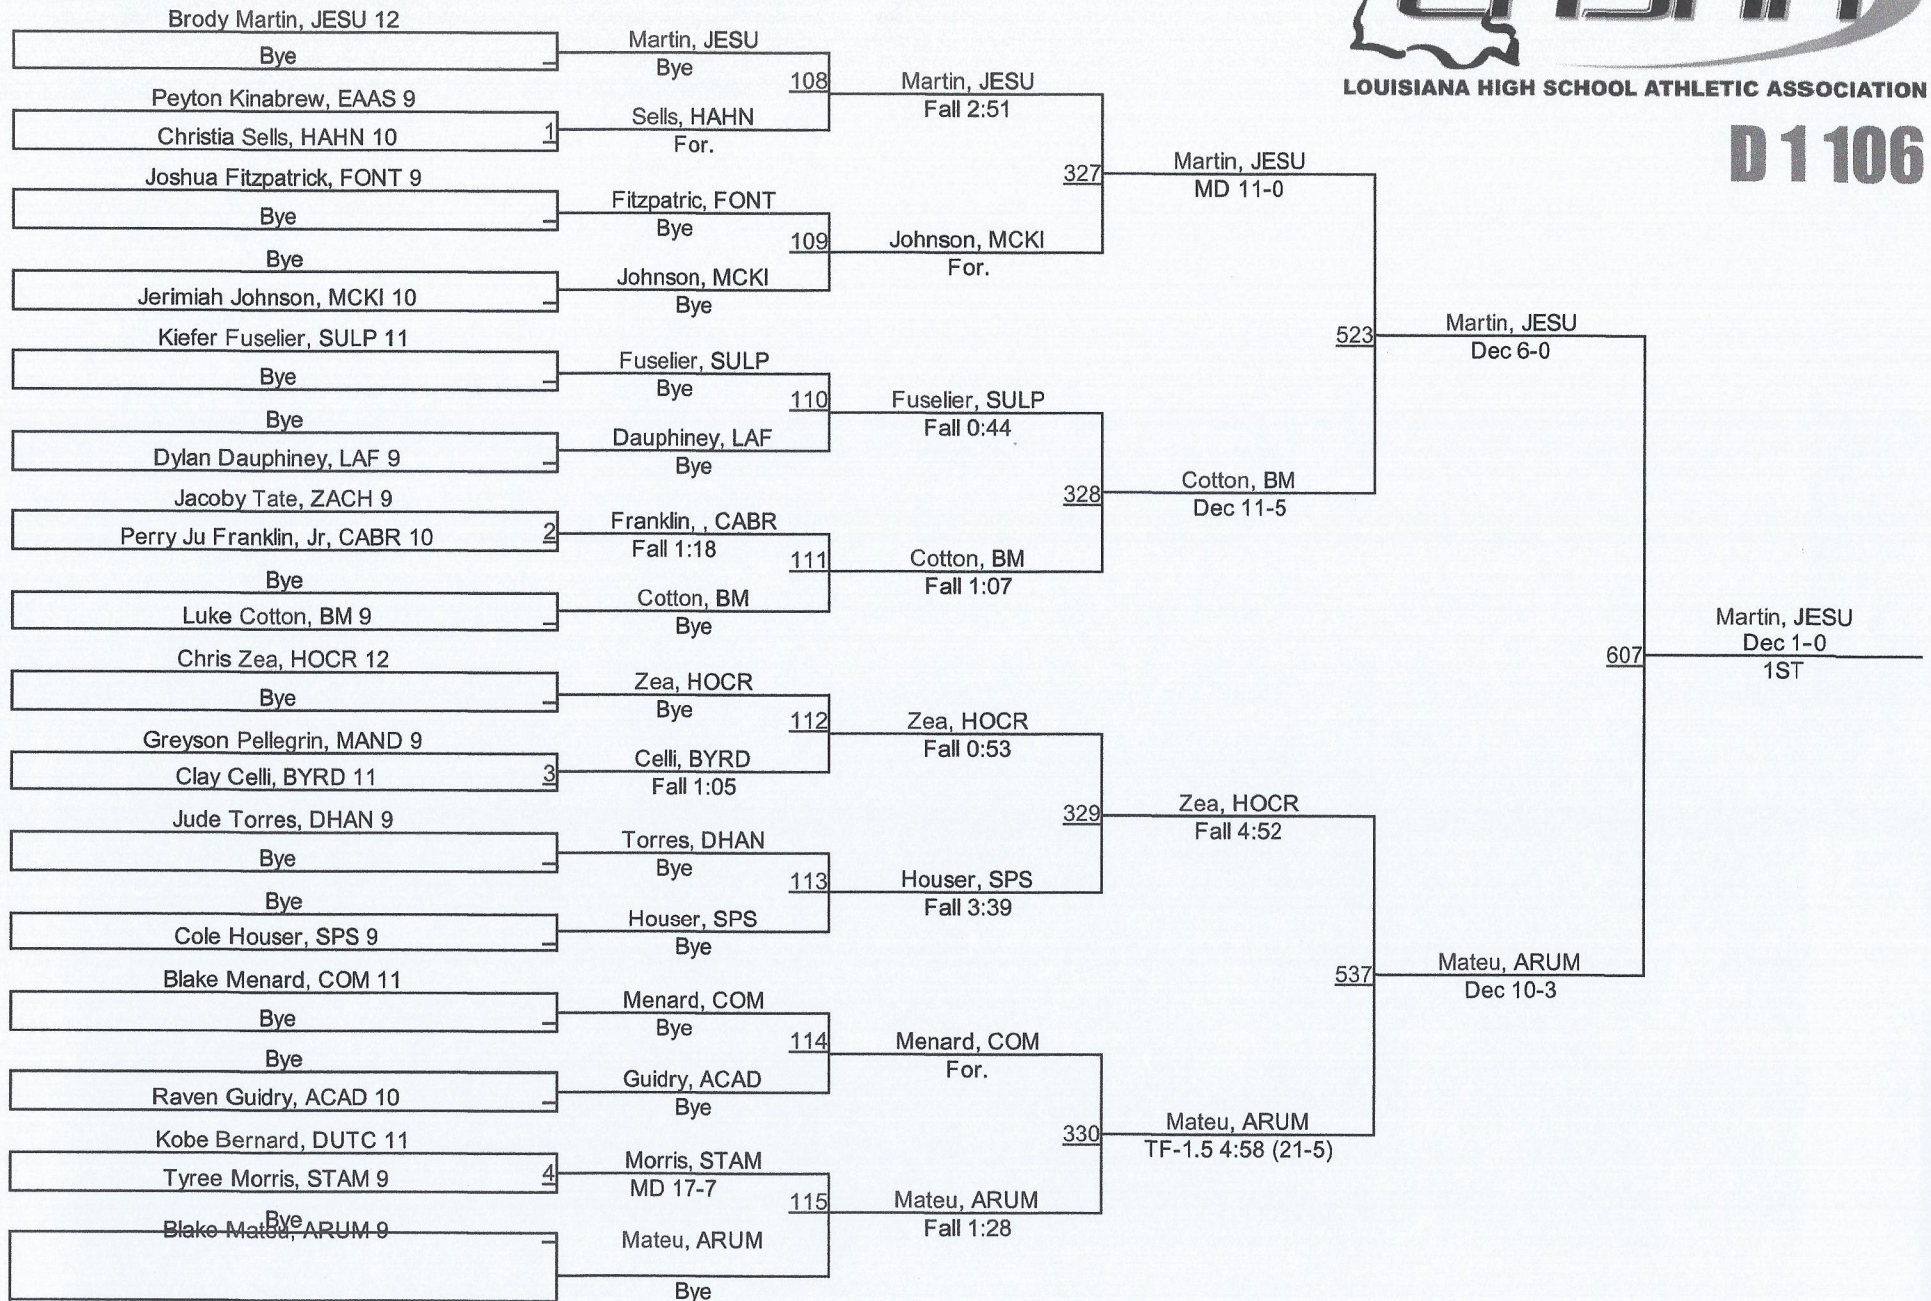

2015 LHSAA State Championships

LOUISIANA HIGH SCHOOL ATHLETIC ASSOCIATION

D 1 106

D 1106