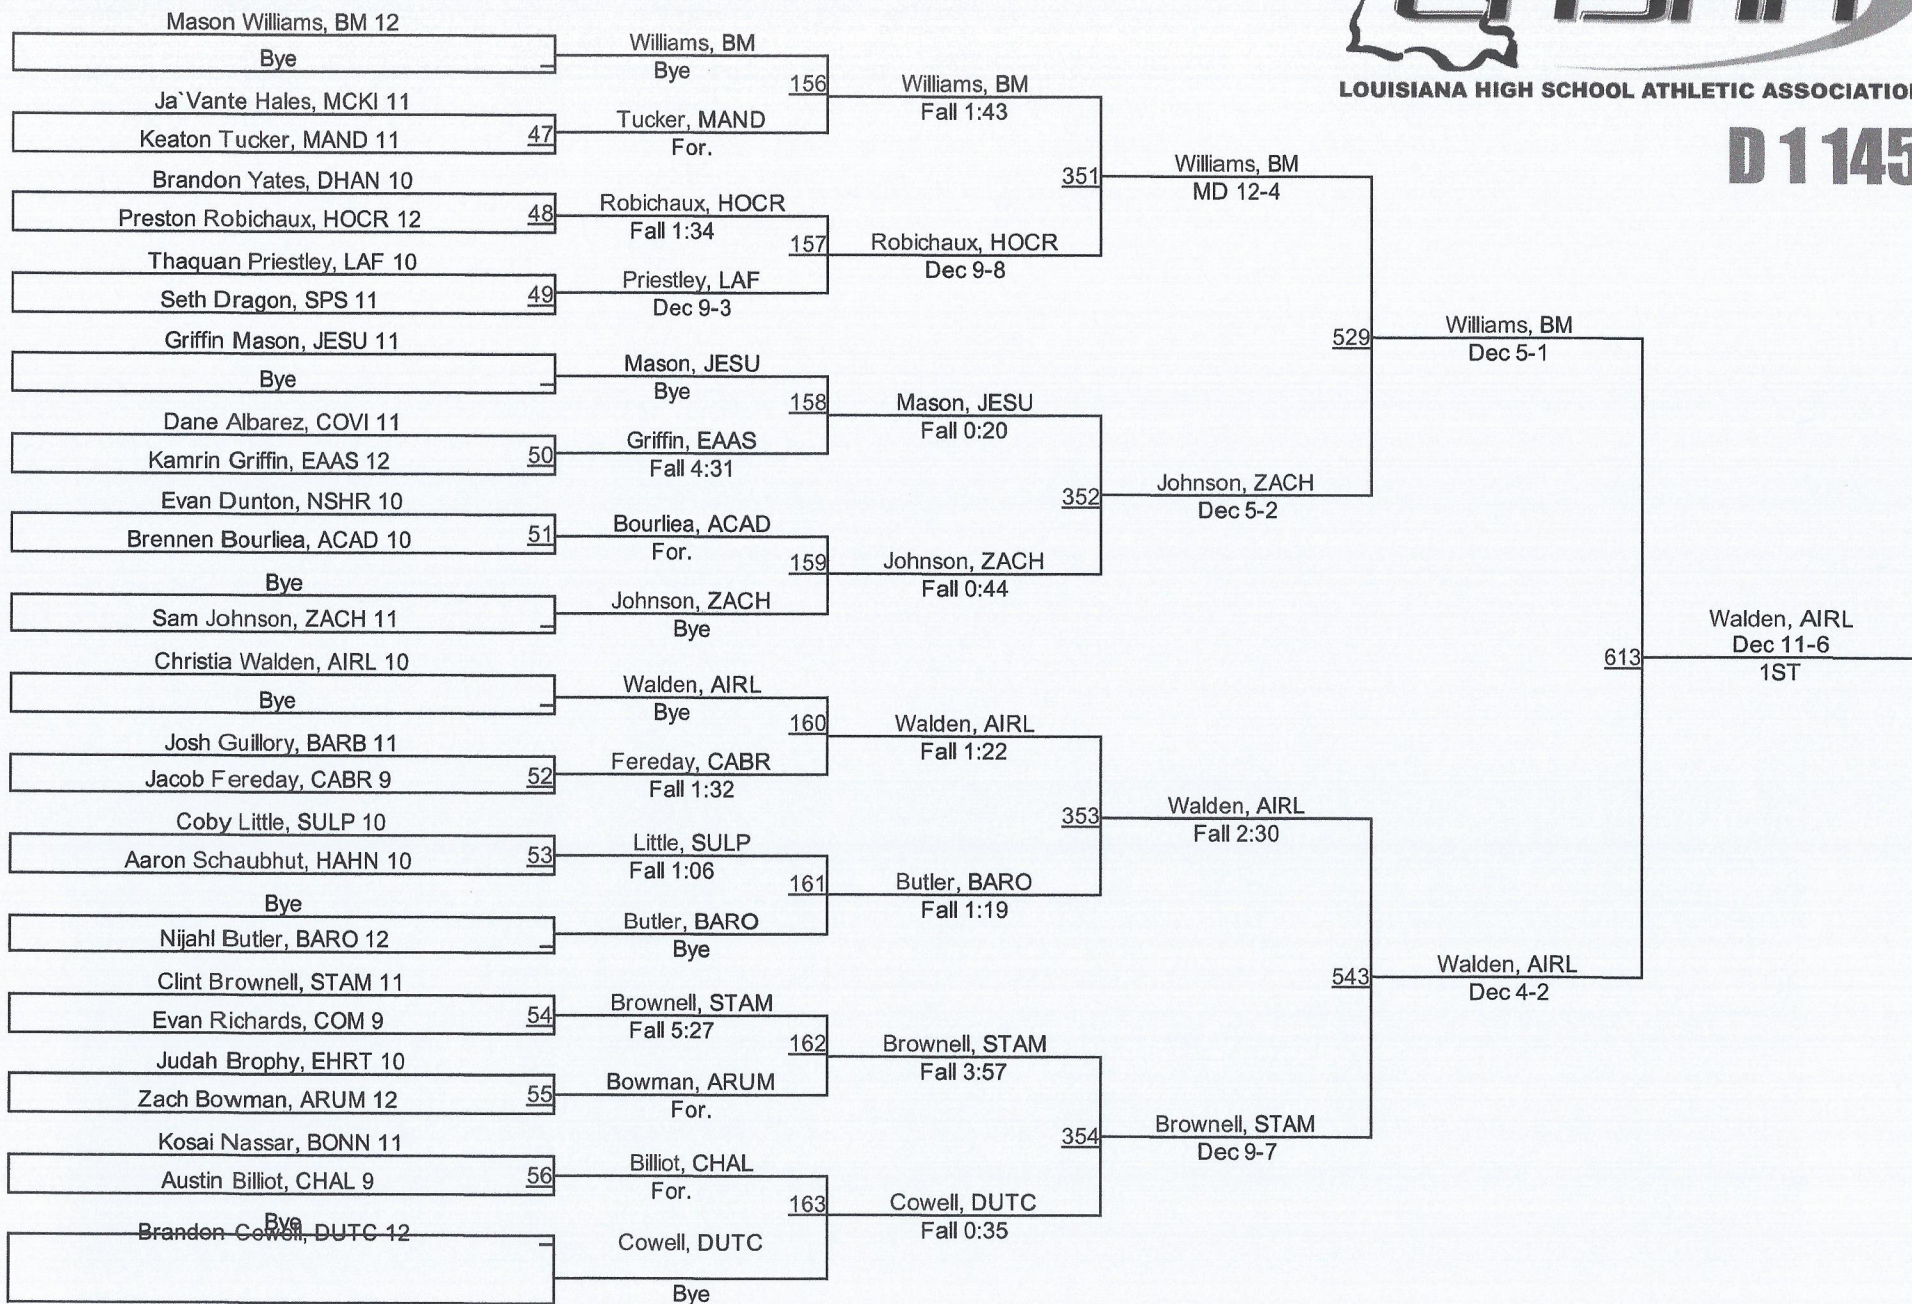

2015 LHSAA State Championships

LOUISIANA HIGH SCHOOL ATHLETIC ASSOCIATION

D 1145

D 1145