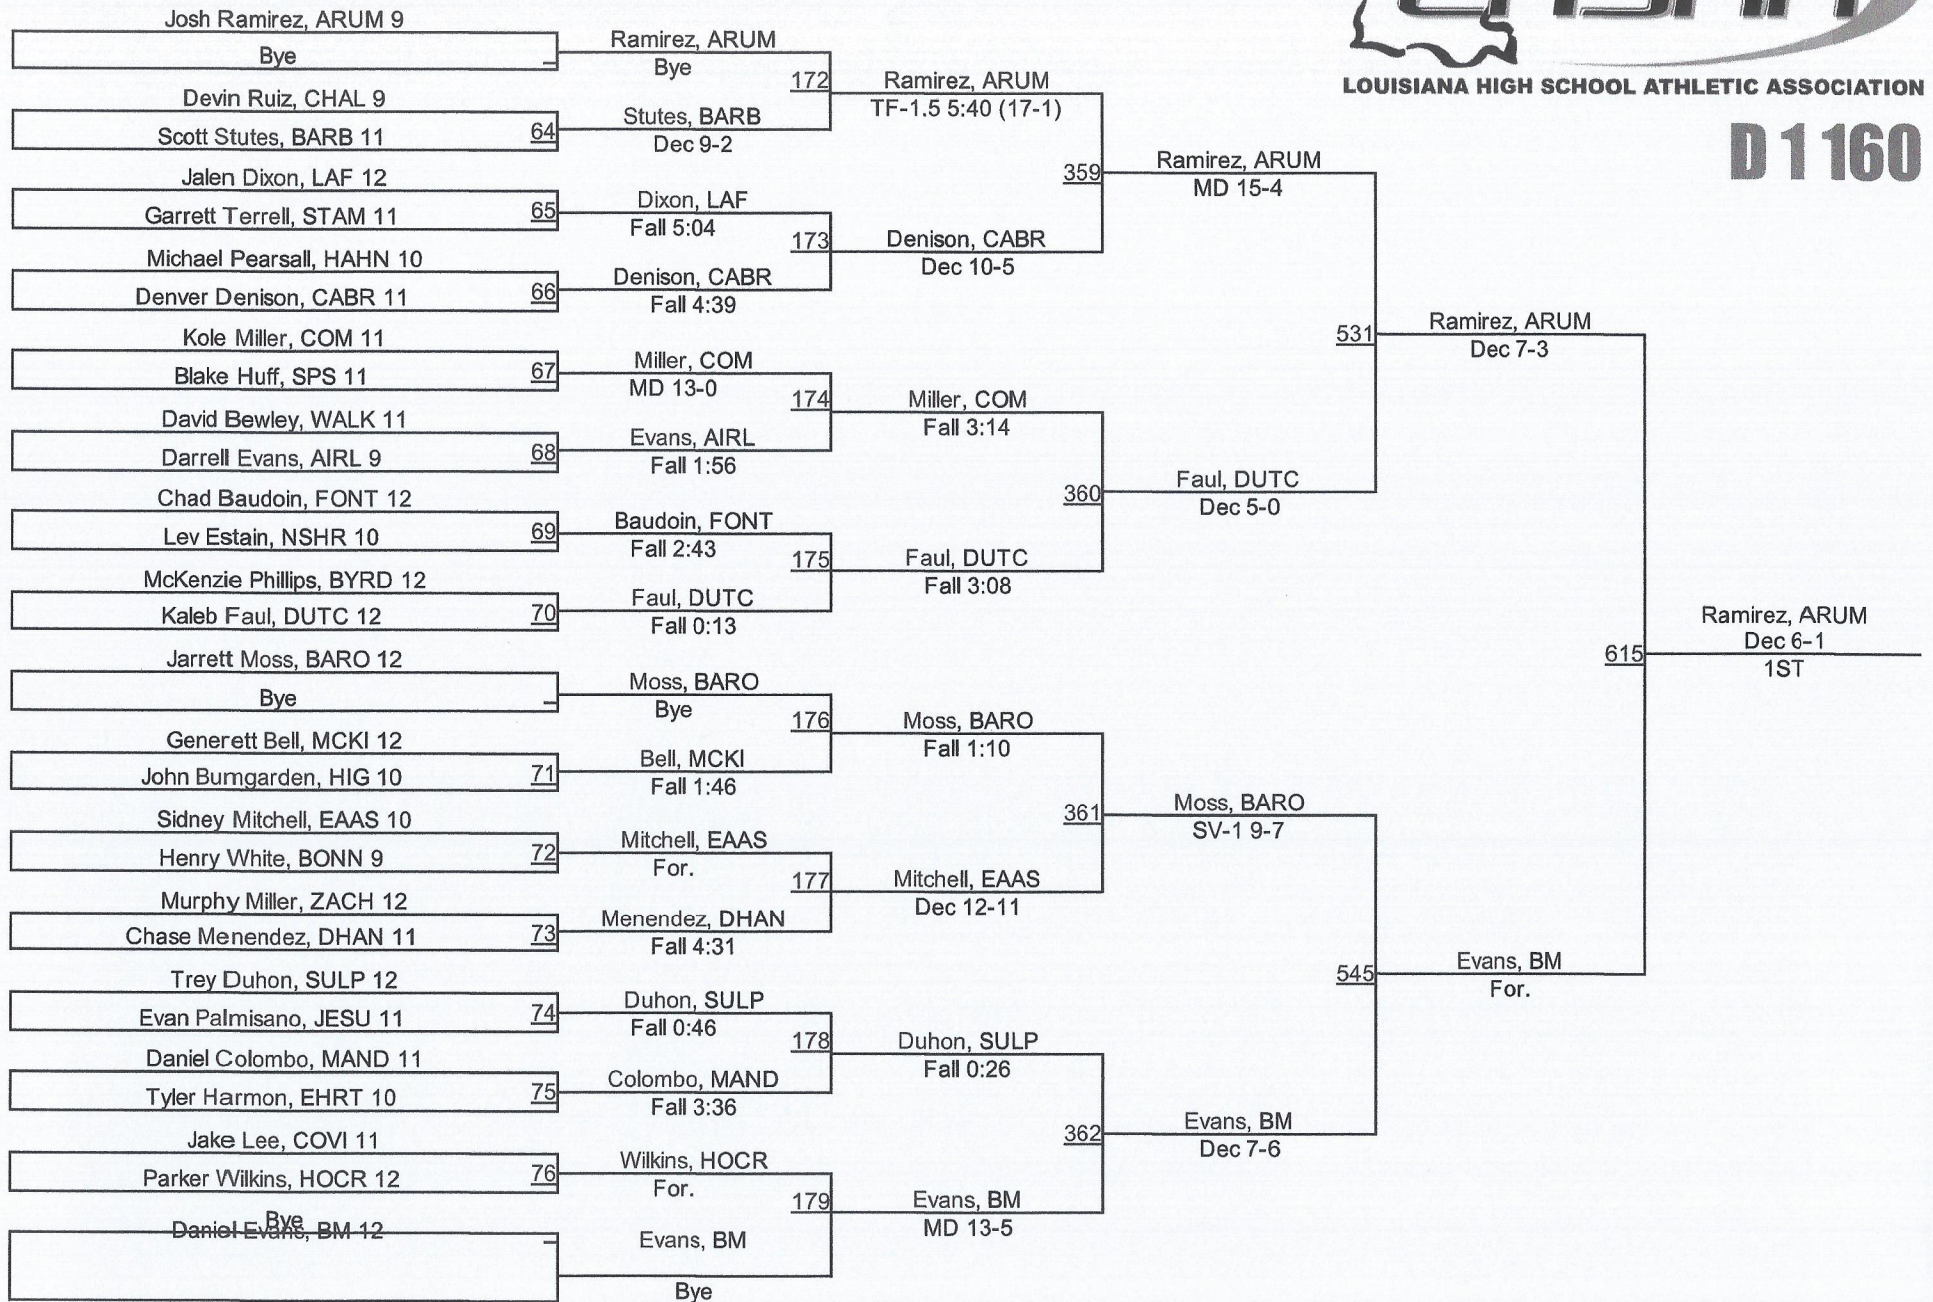

2015 LHSAA State Championships

LOUISIANA HIGH SCHOOL ATHLETIC ASSOCIATION

D 1 160

D 1160