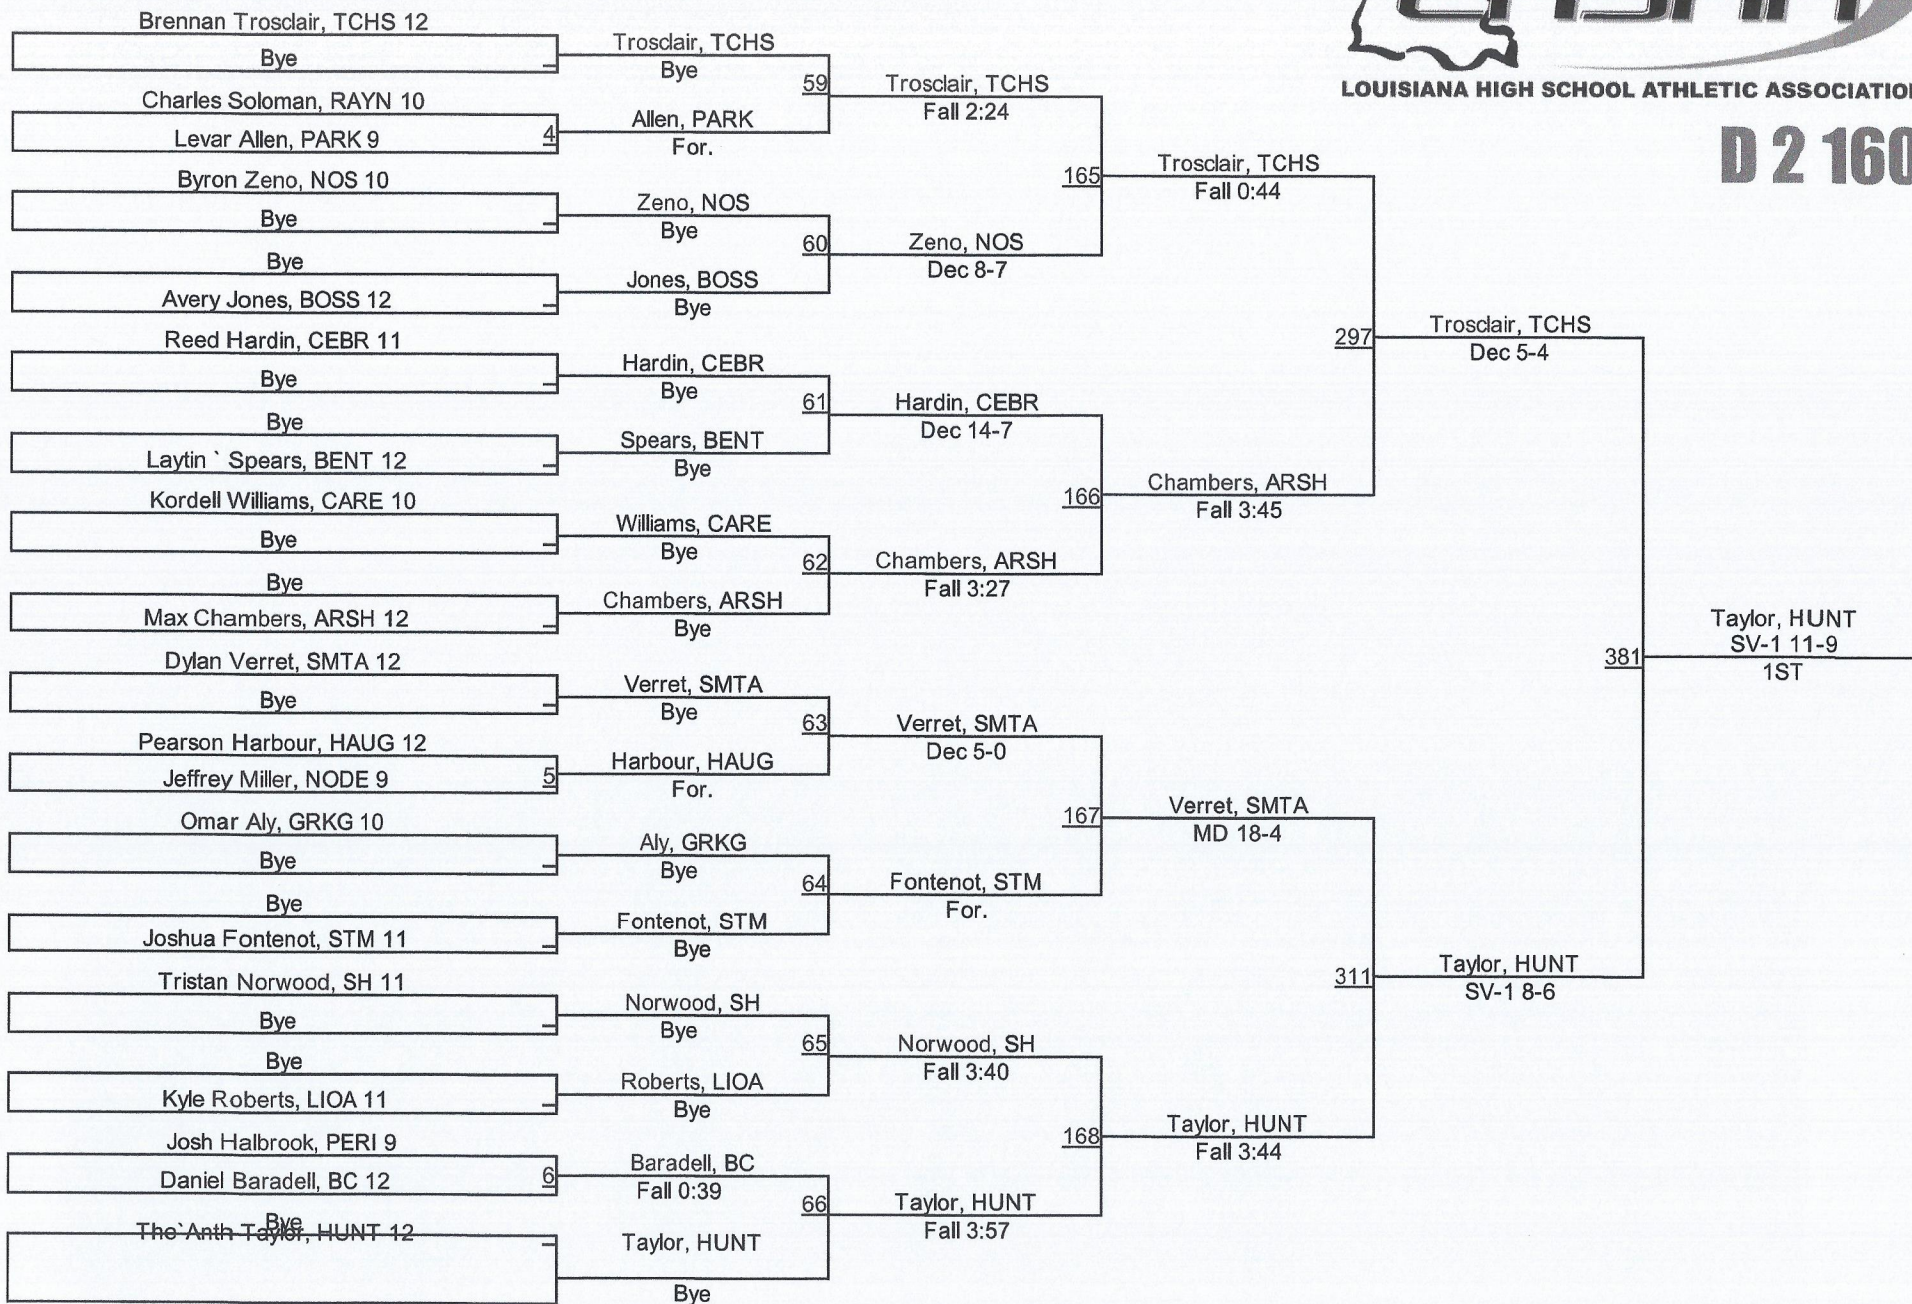

2015 LHSAA State Championships

LOUISIANA HIGH SCHOOL ATHLETIC ASSOCIATION

D 2 160

D 2 160