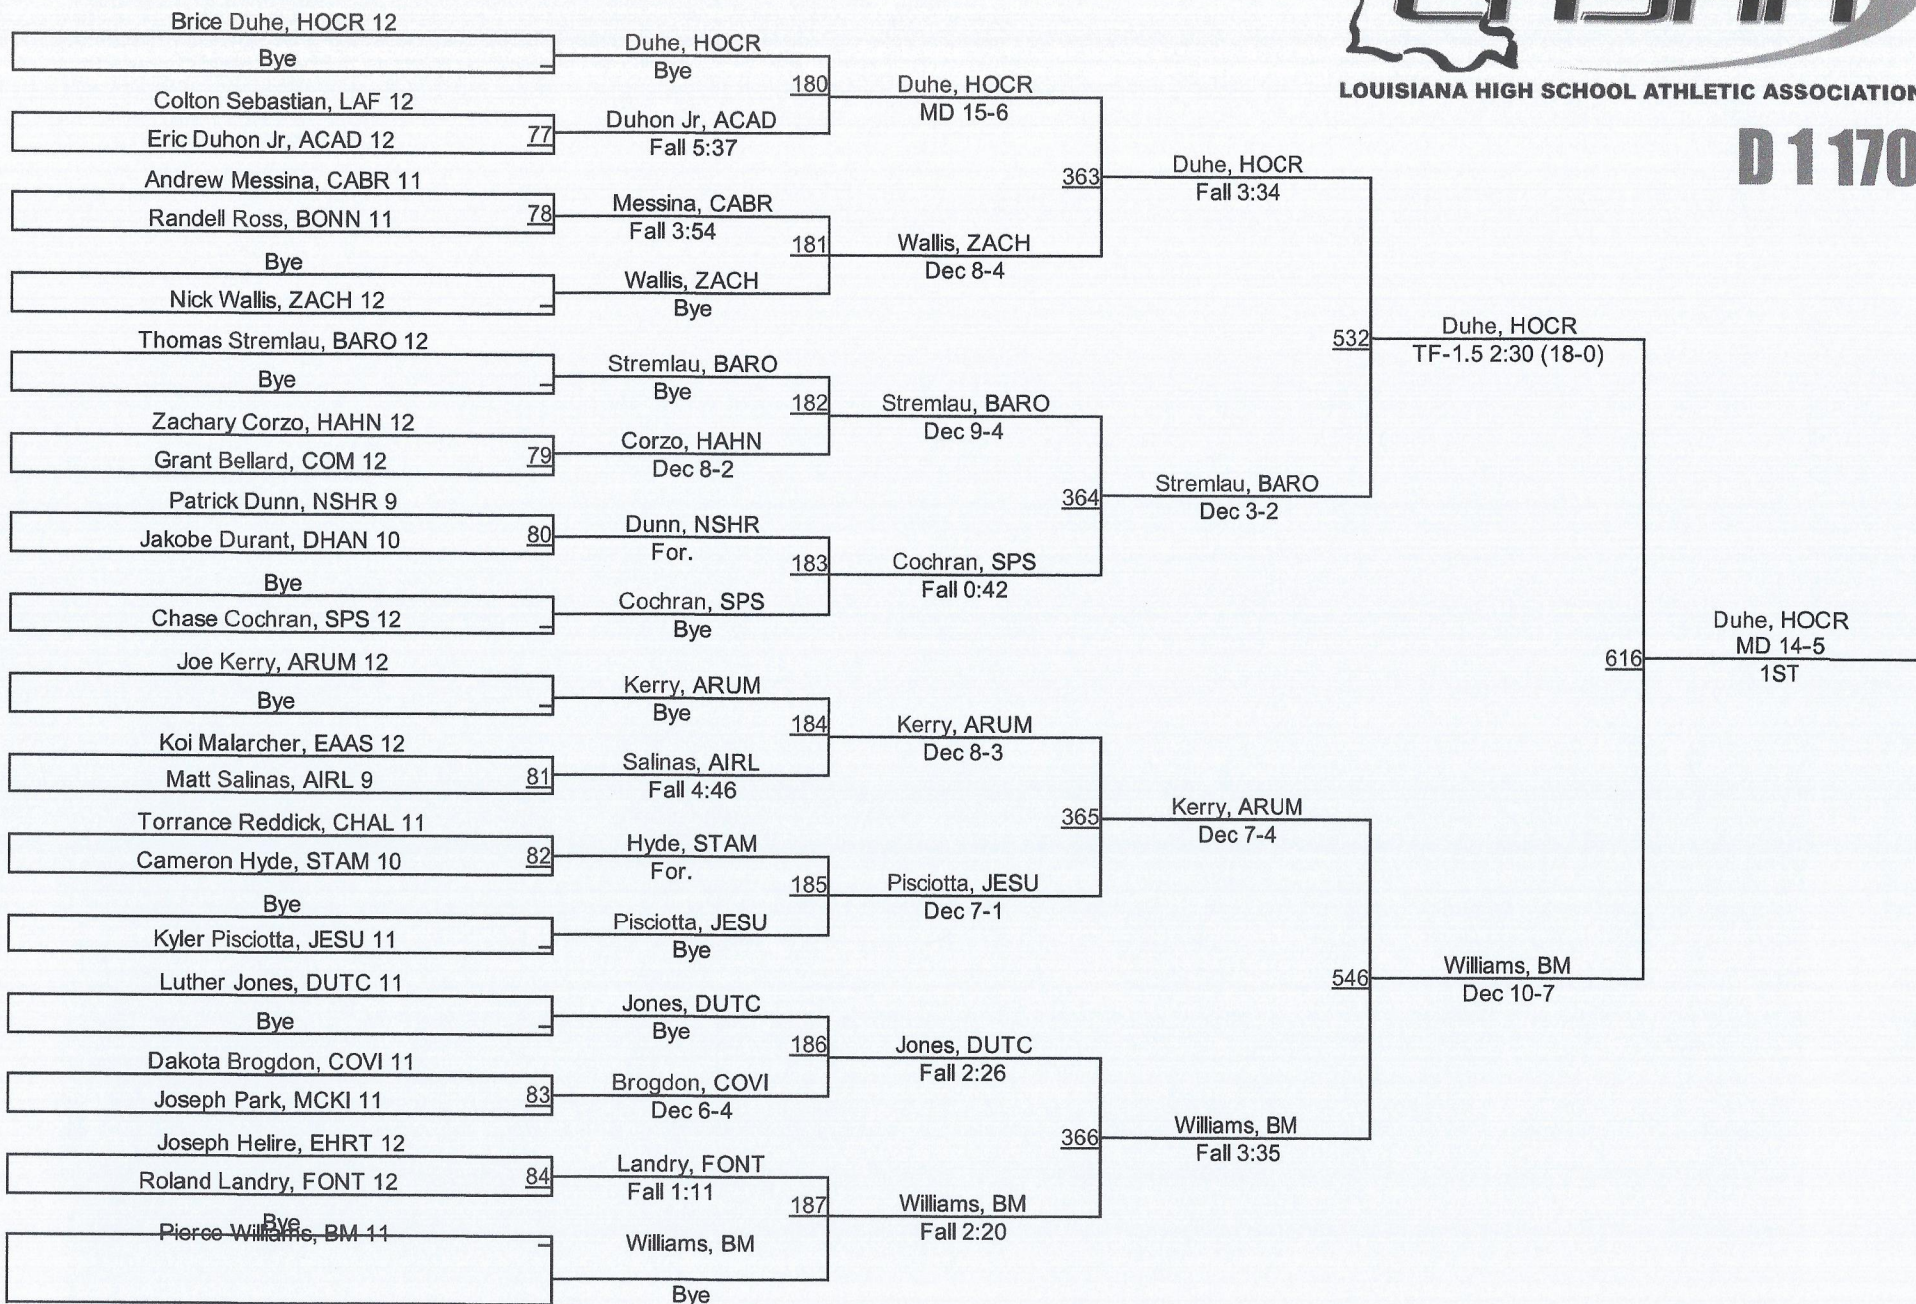

2015 LHSAA State Championships

LOUISIANA HIGH SCHOOL ATHLETIC ASSOCIATION

D 1170

D 1170