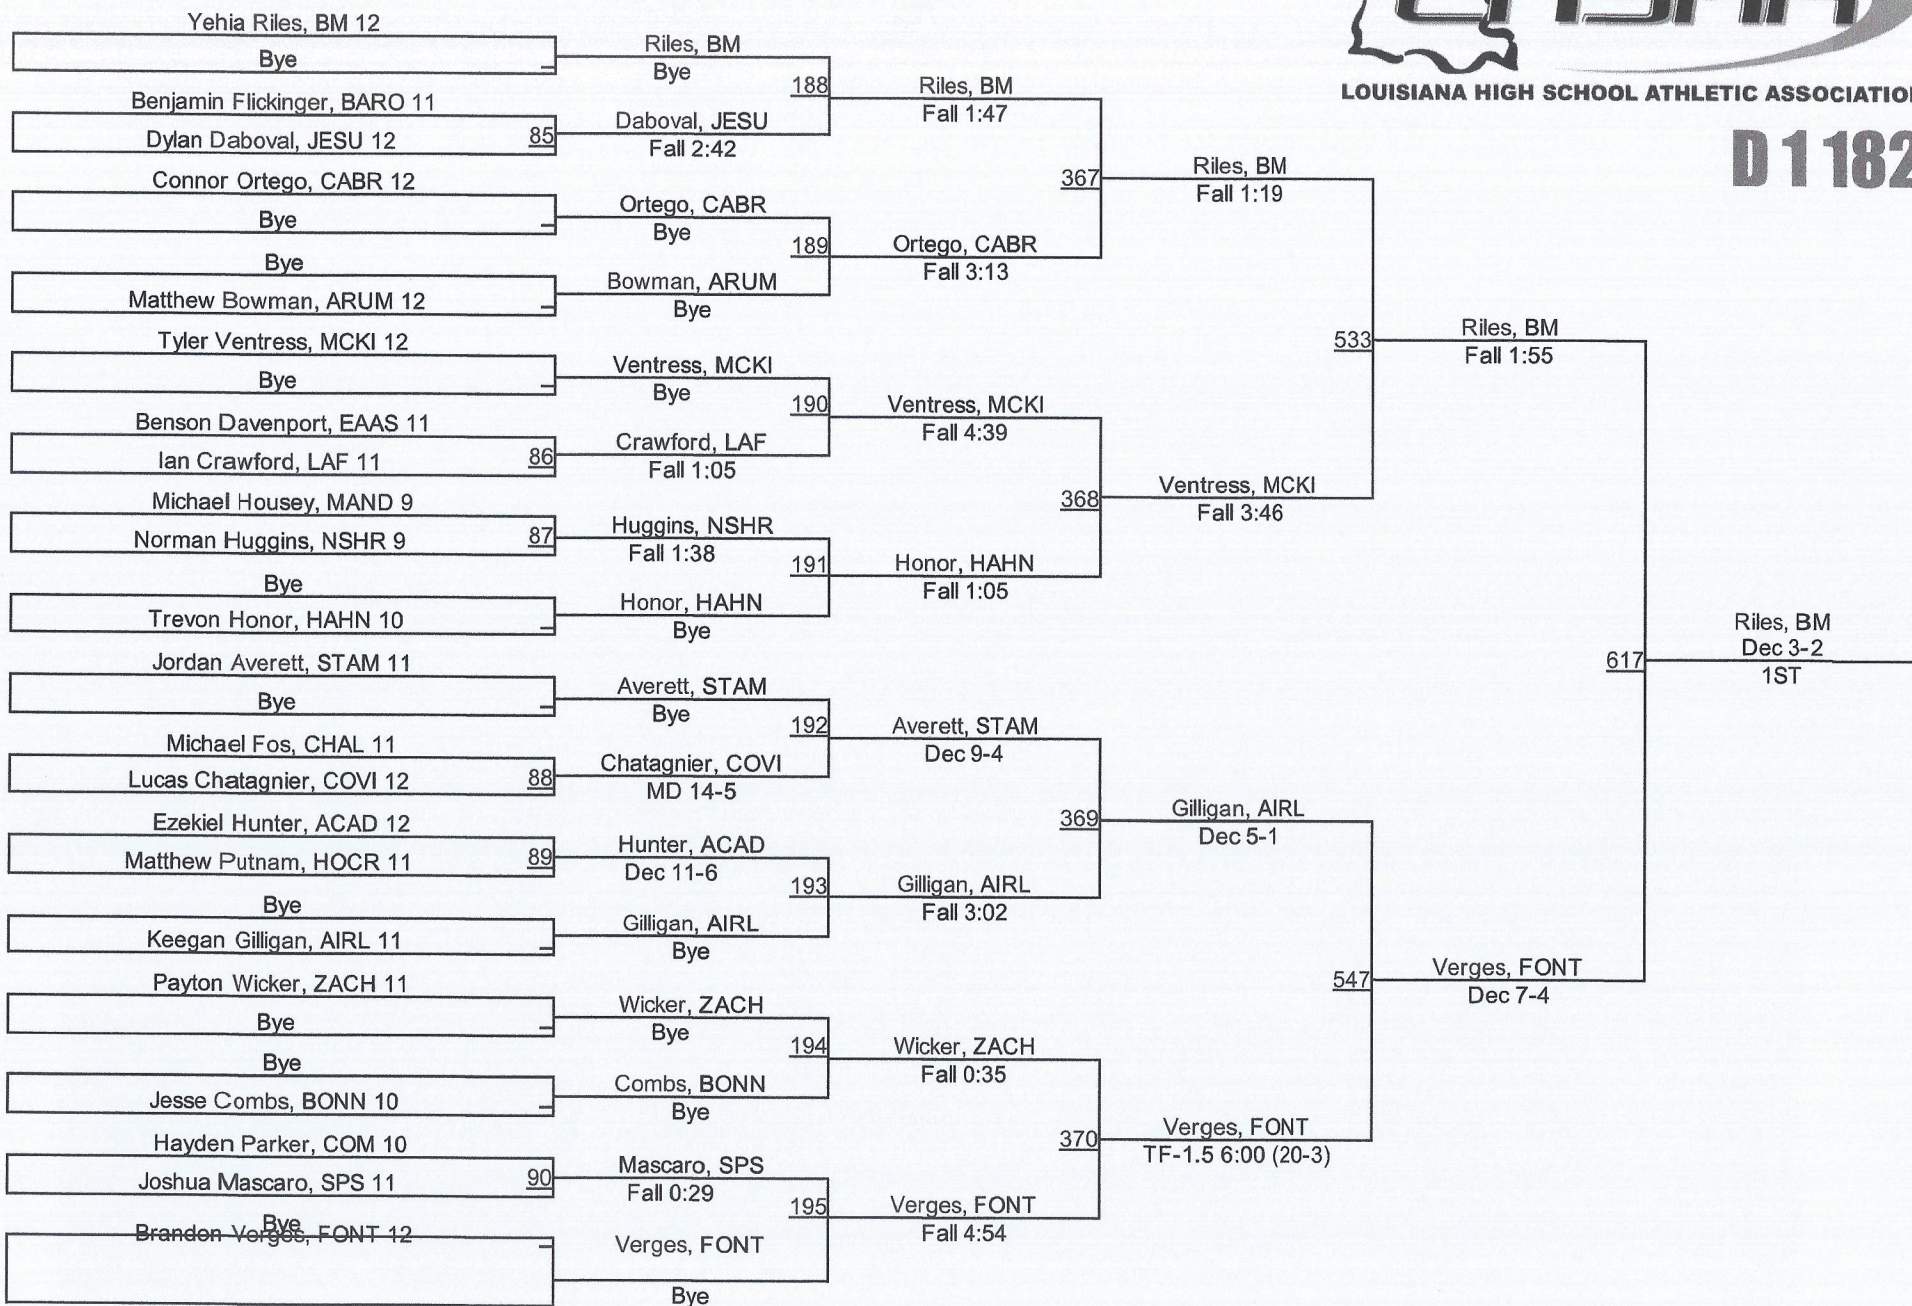

2015 LHSAA State Championships

LOUISIANA HIGH SCHOOL ATHLETIC ASSOCIATION

D 1 182

D 1182