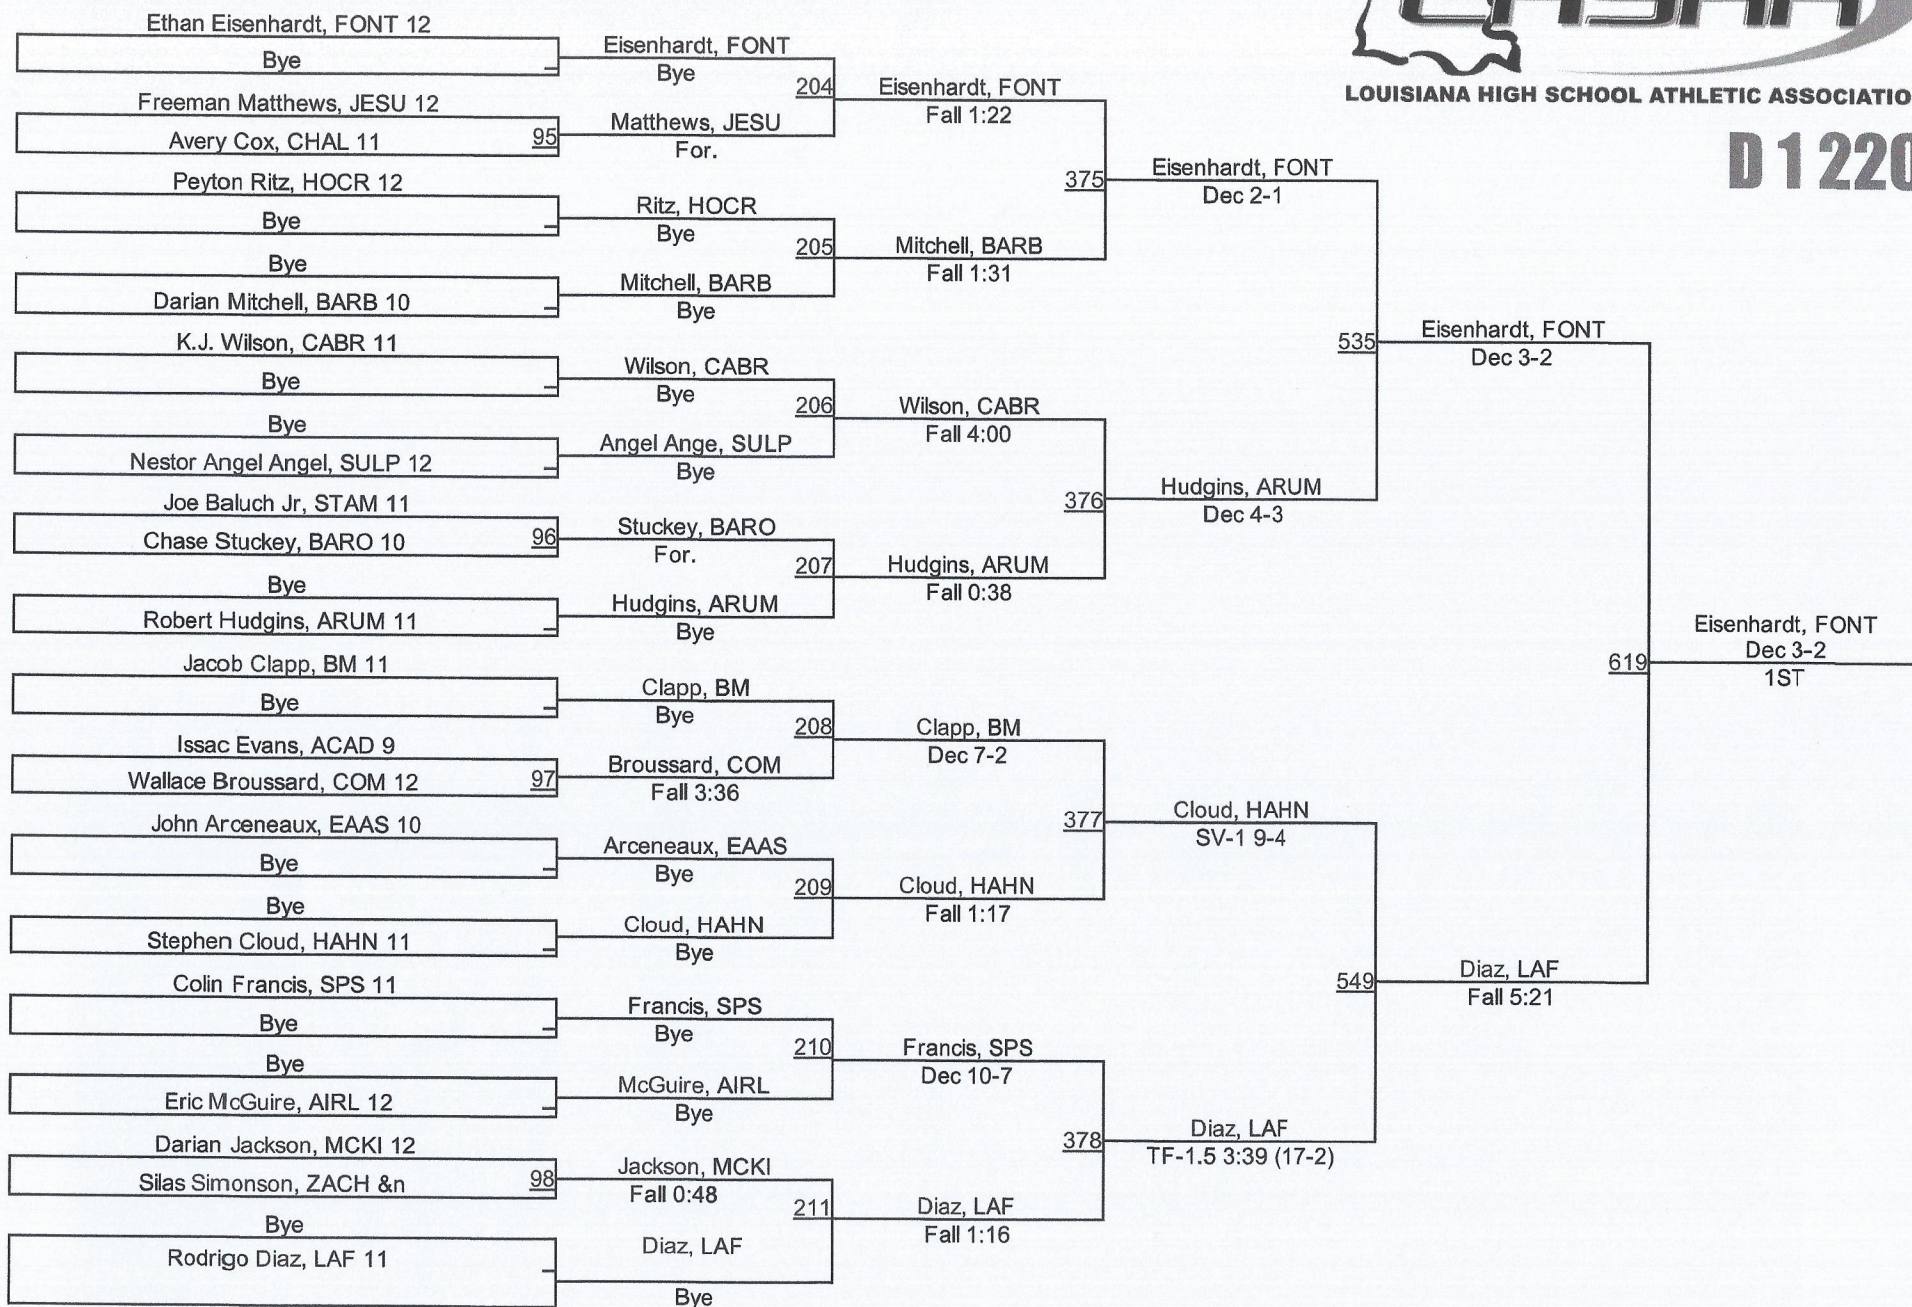

2015 LHSAA State Championships

LOUISIANA HIGH SCHOOL ATHLETIC ASSOCIATION

D 1 220

D 1220