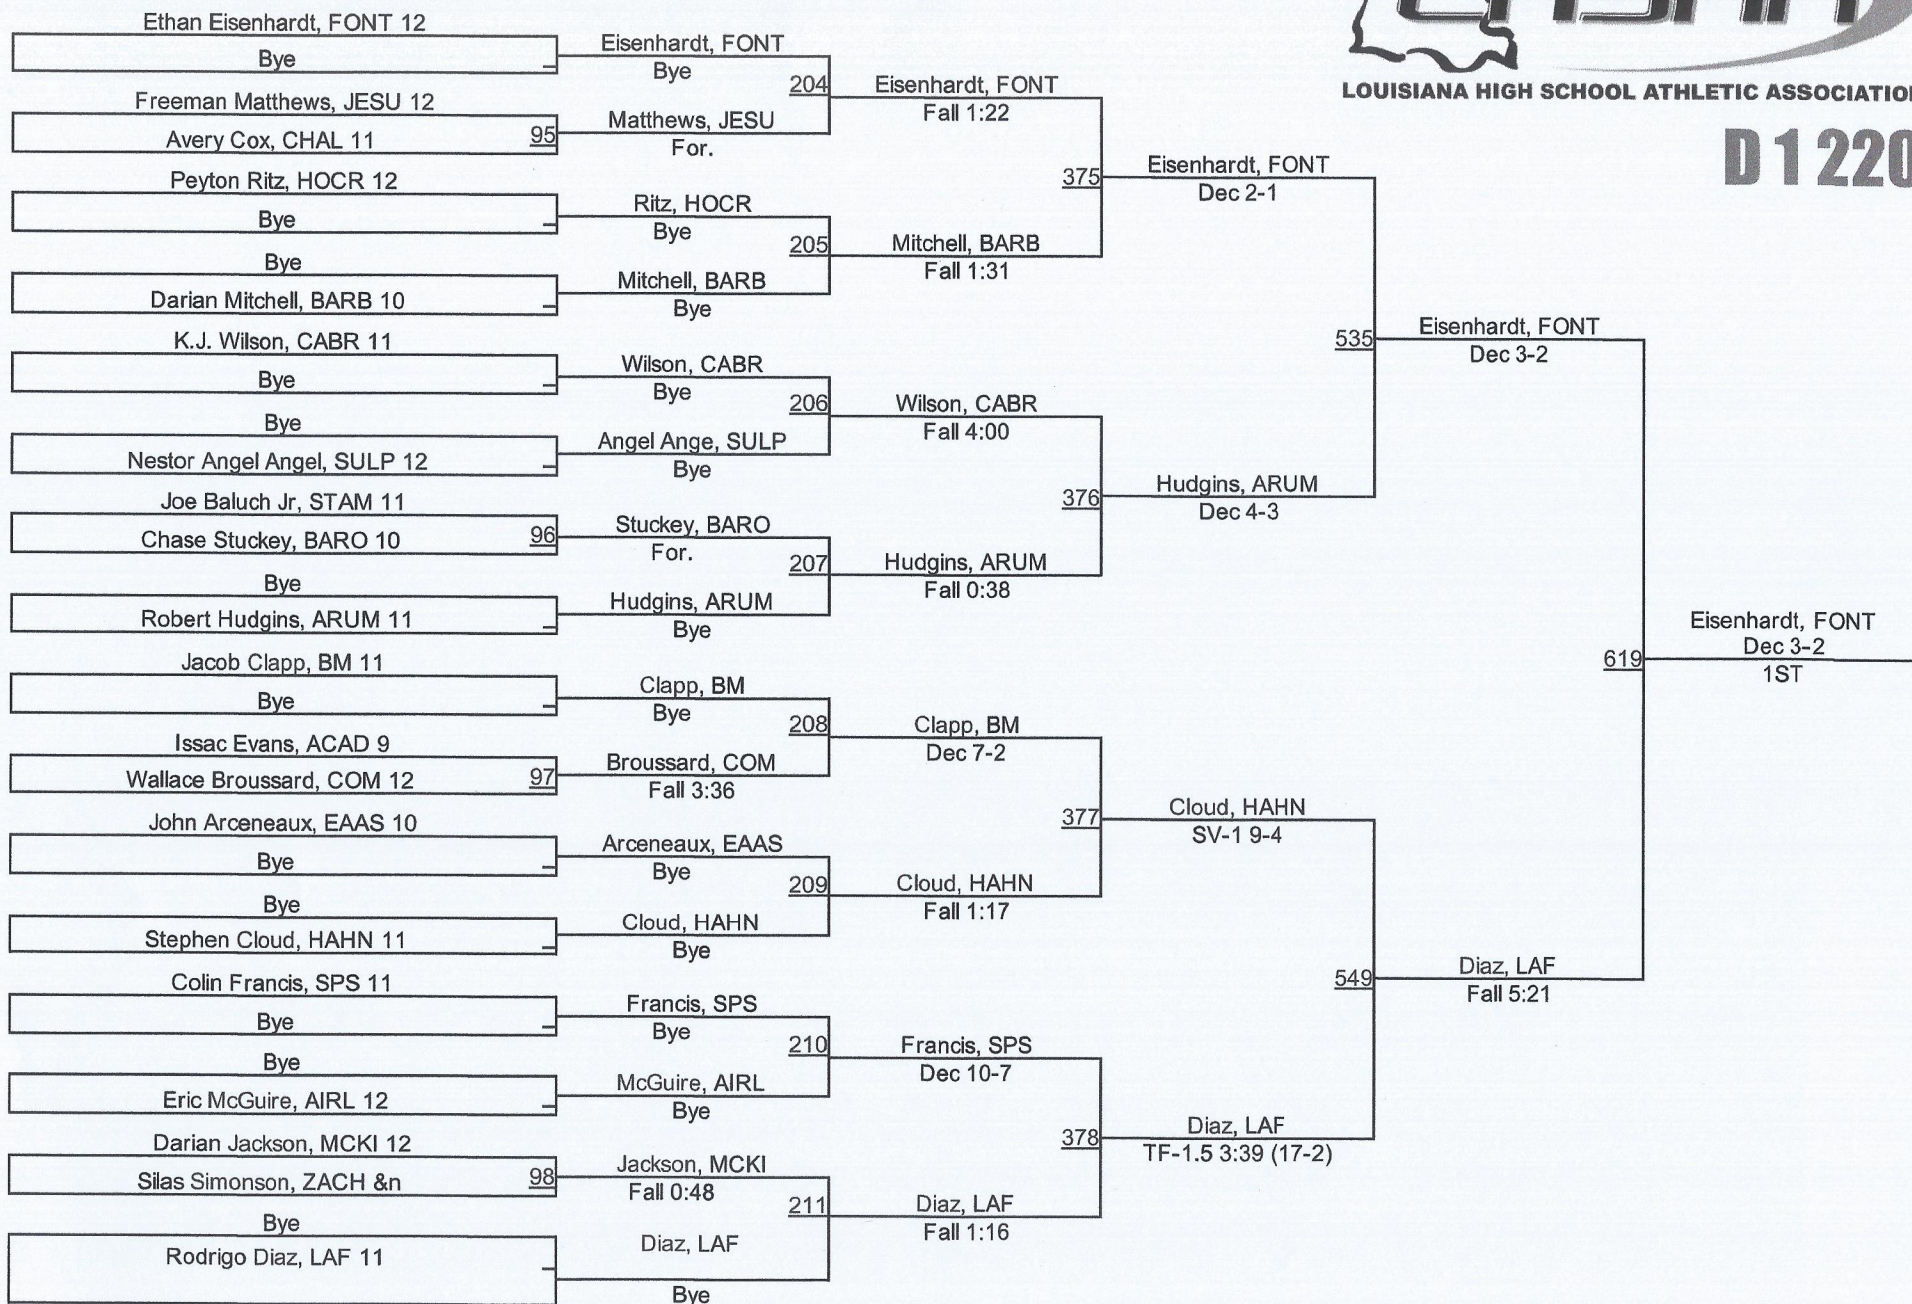

LOUISIANA HIGH SCHOOL ATHLETIC ASSOCIATION

D 1 220