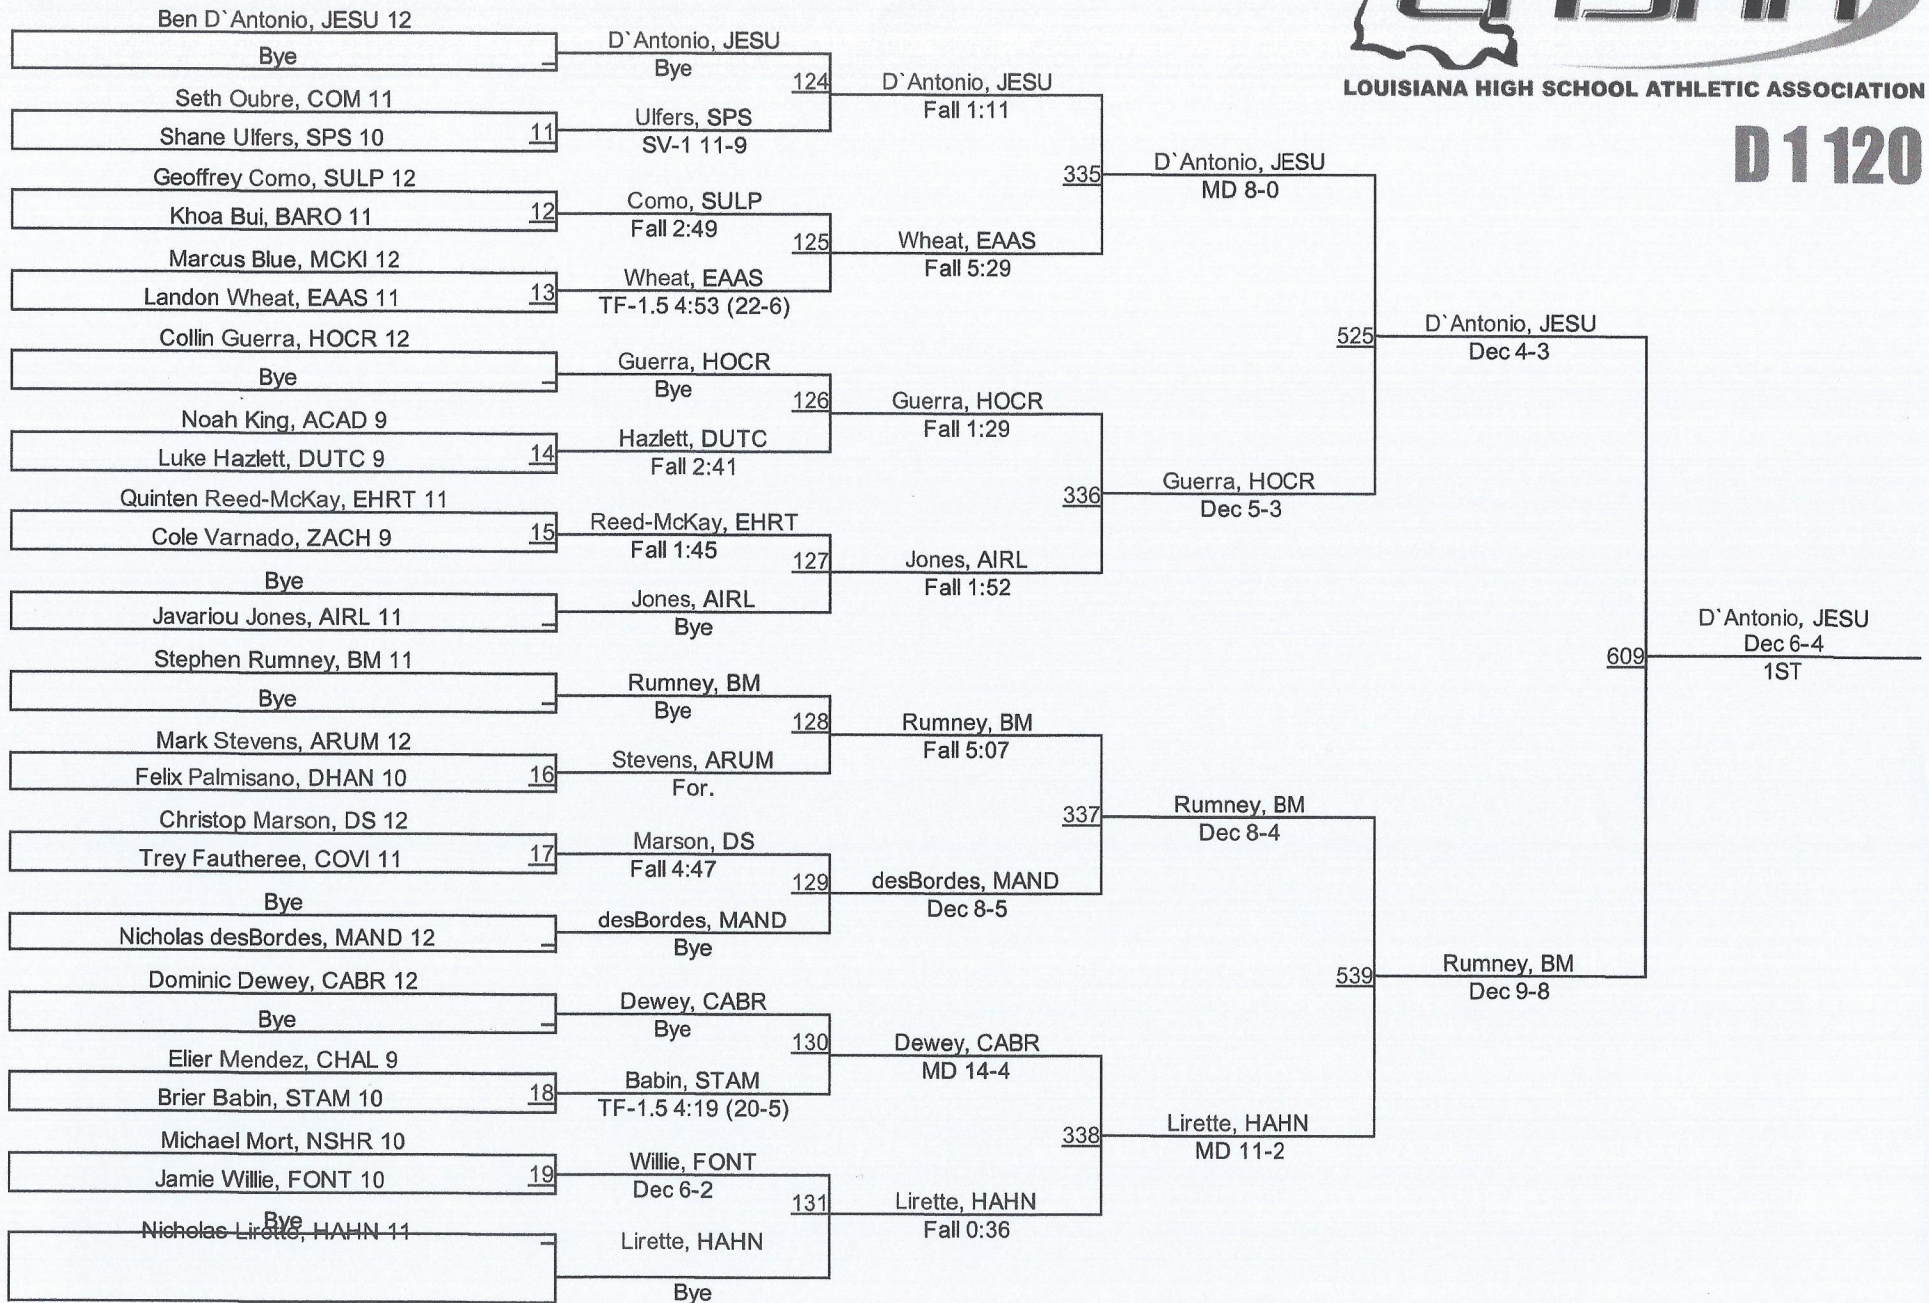

LOUISIANA HIGH SCHOOL ATHLETIC ASSOCIATION

D 1 120