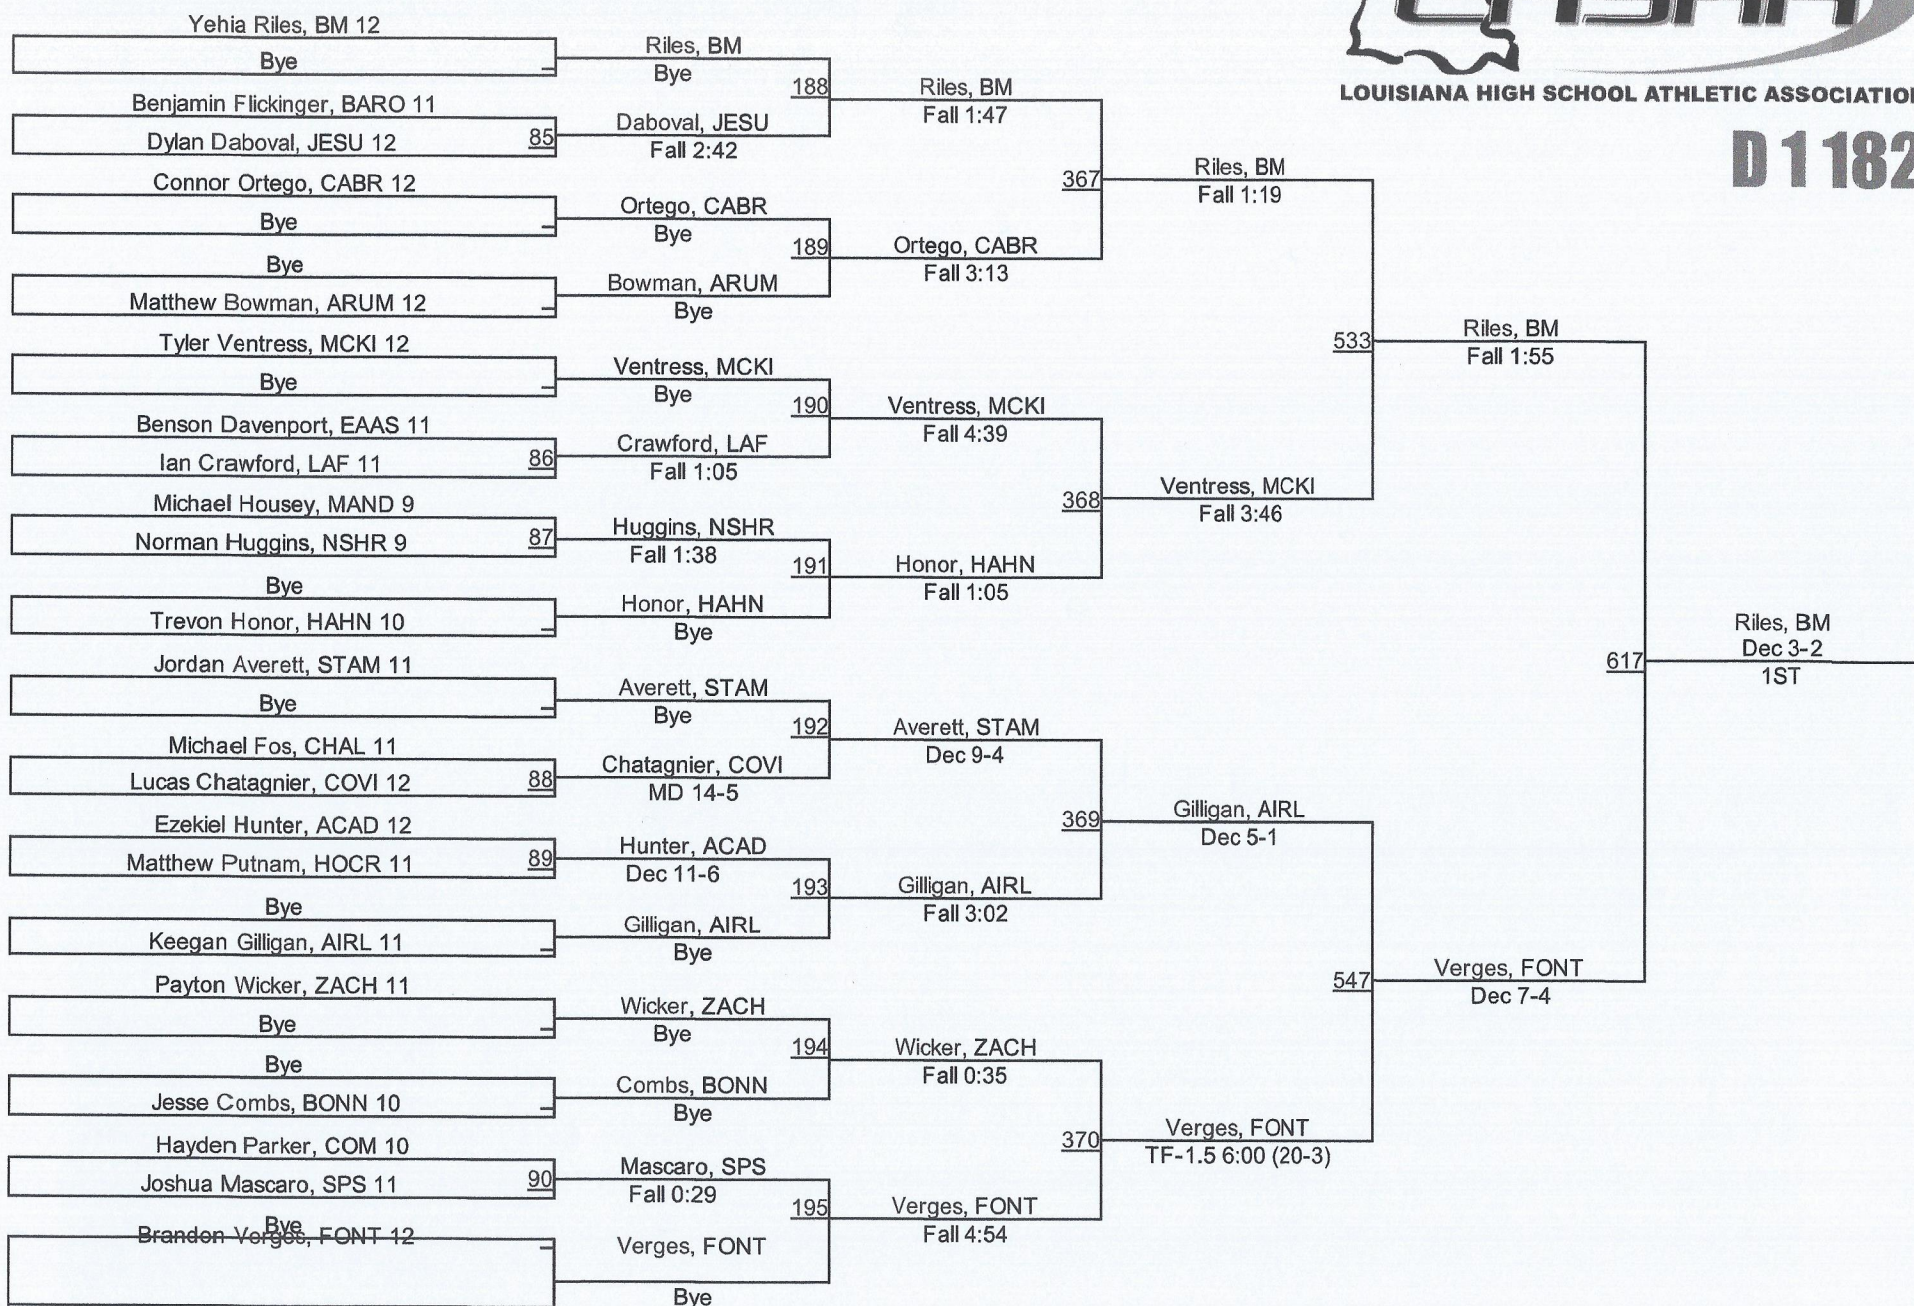

LOUISIANA HIGH SCHOOL ATHLETIC ASSOCIATION

D 1182