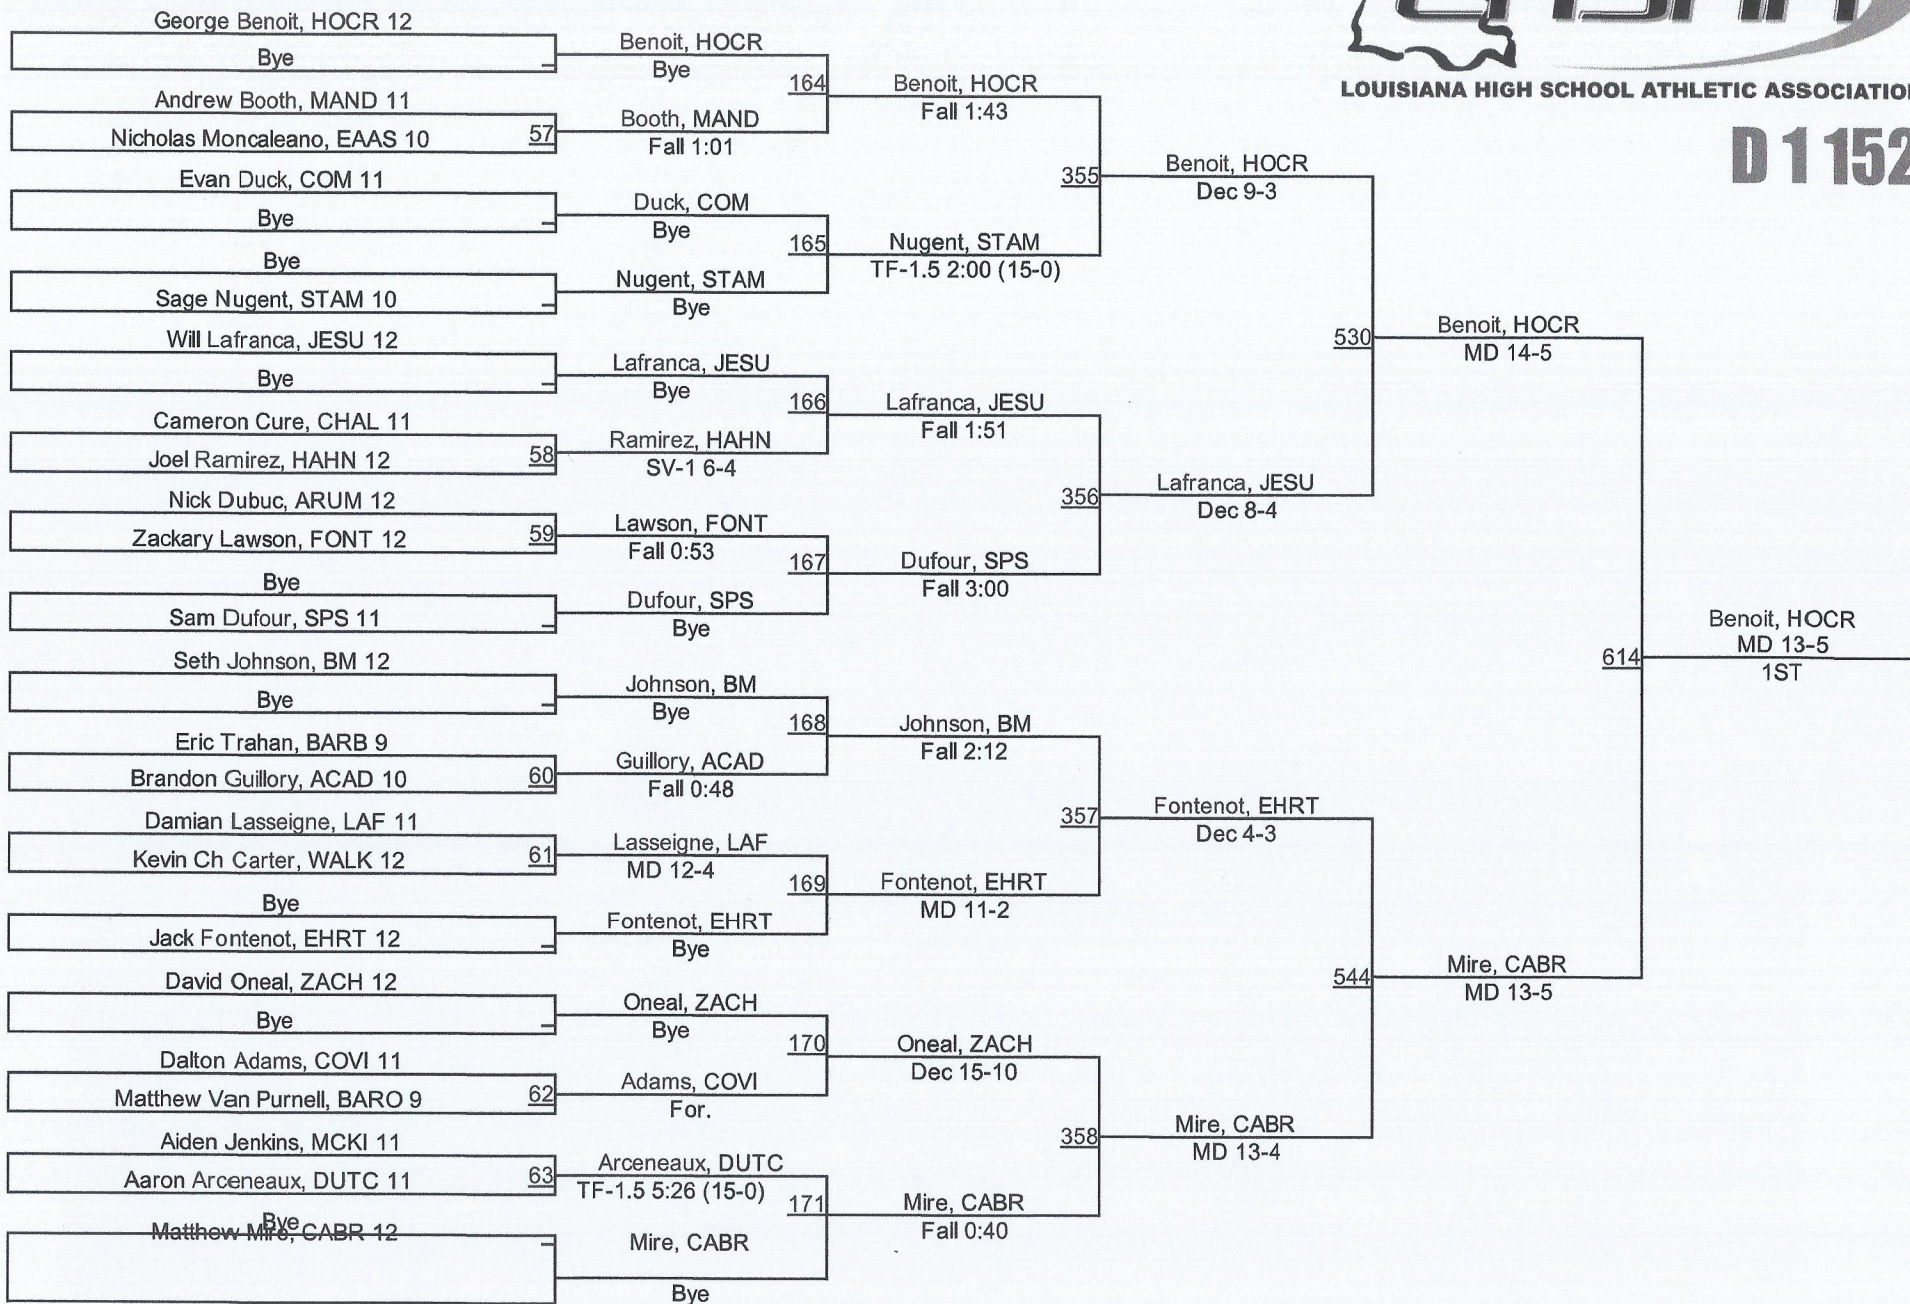

LOUISIANA HIGH SCHOOL ATHLETIC ASSOCIATION

D 1 138

D 1138

D 1145

2015 LHSAA State Championships

LOUISIANA HIGH SCHOOL ATHLETIC ASSOCIATION

D 1 152

D 1152