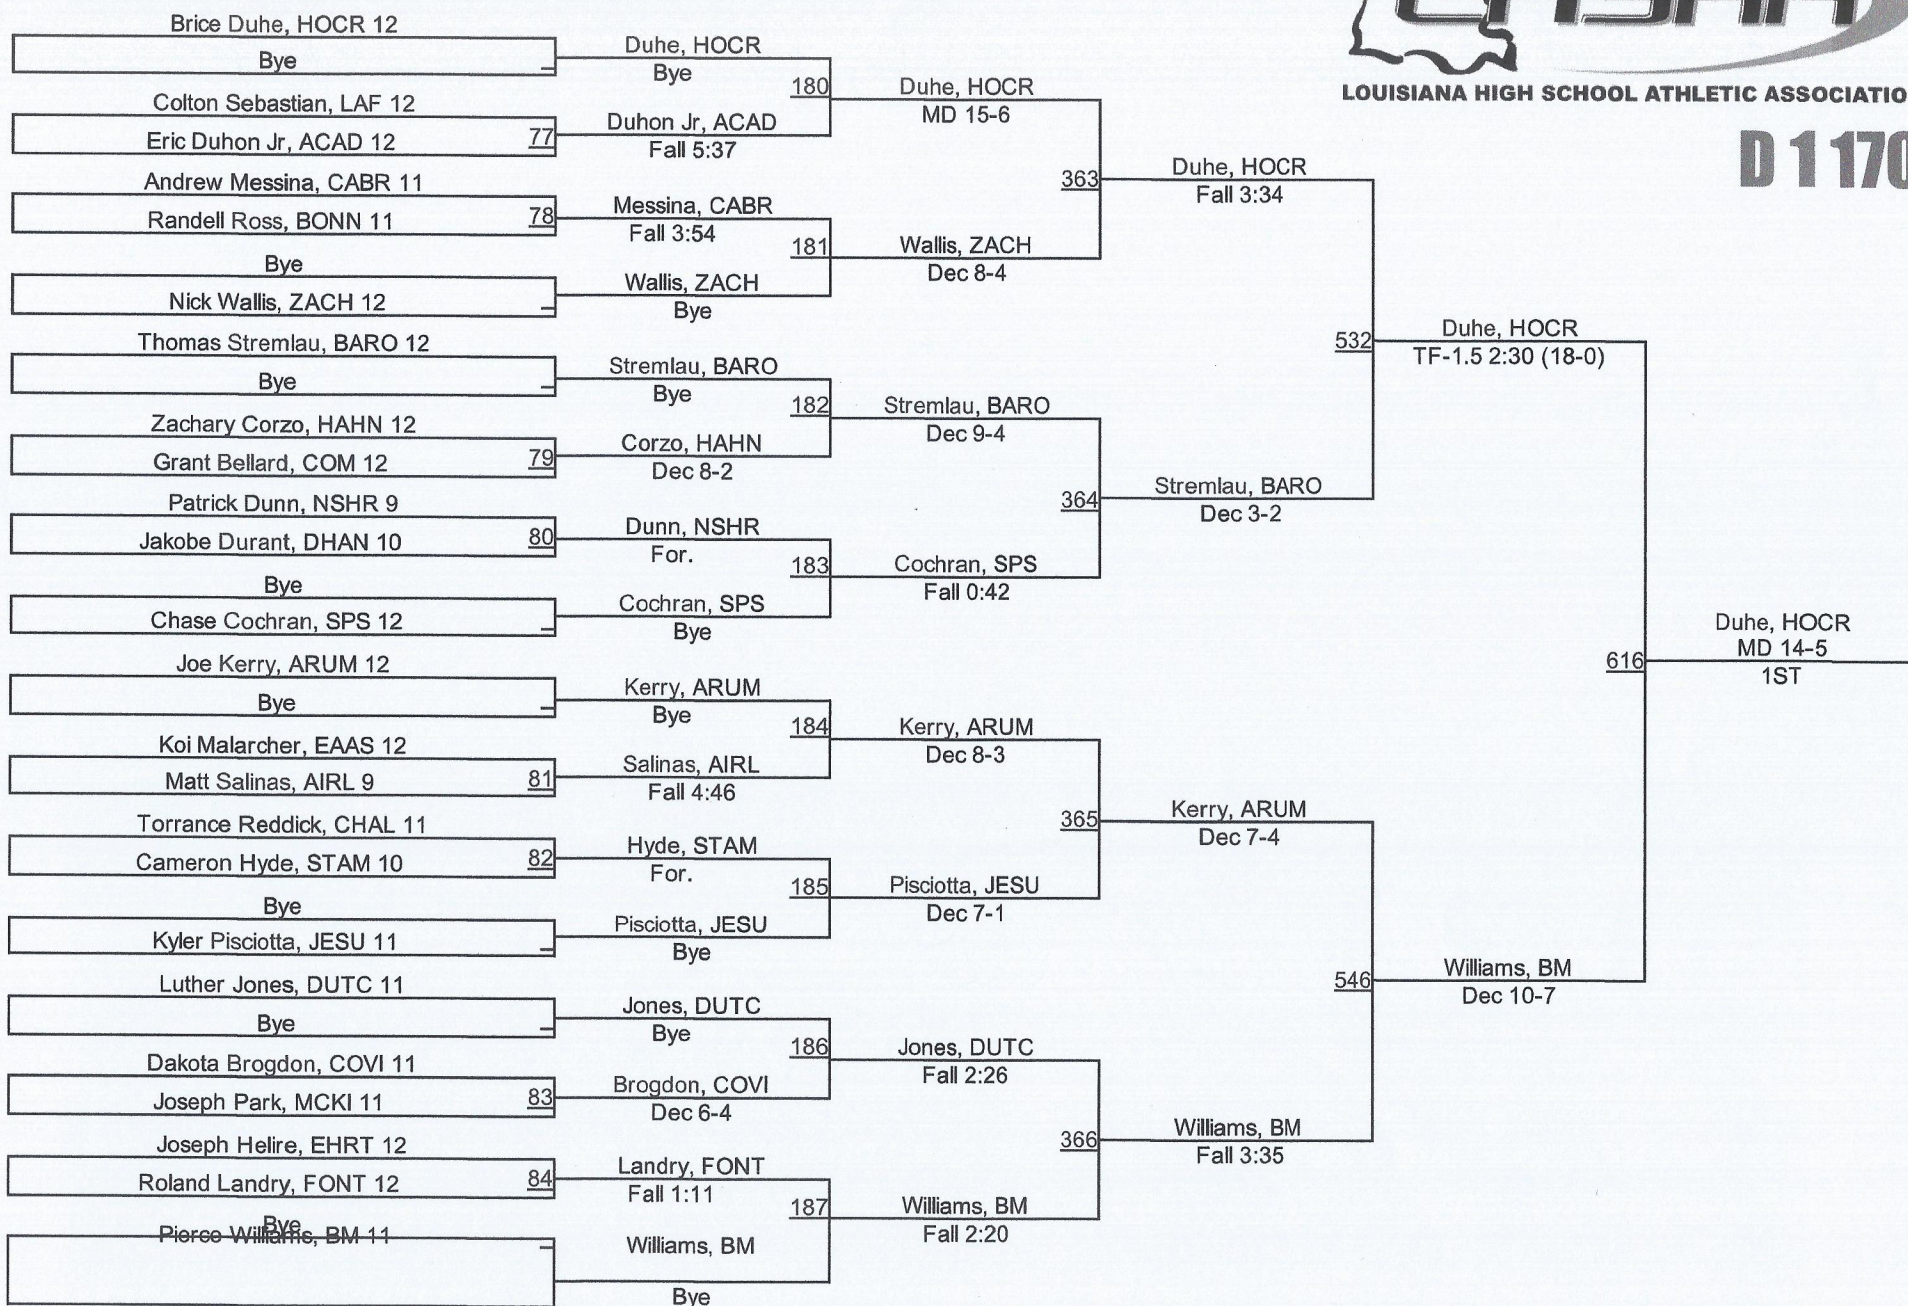

2015 LHSAA State Championships

D 1 160

D 1160

2015 LHSAA State Championships

LOUISIANA HIGH SCHOOL ATHLETIC ASSOCIATION

D 1170

D 1170

2015 LHSAA State Championships