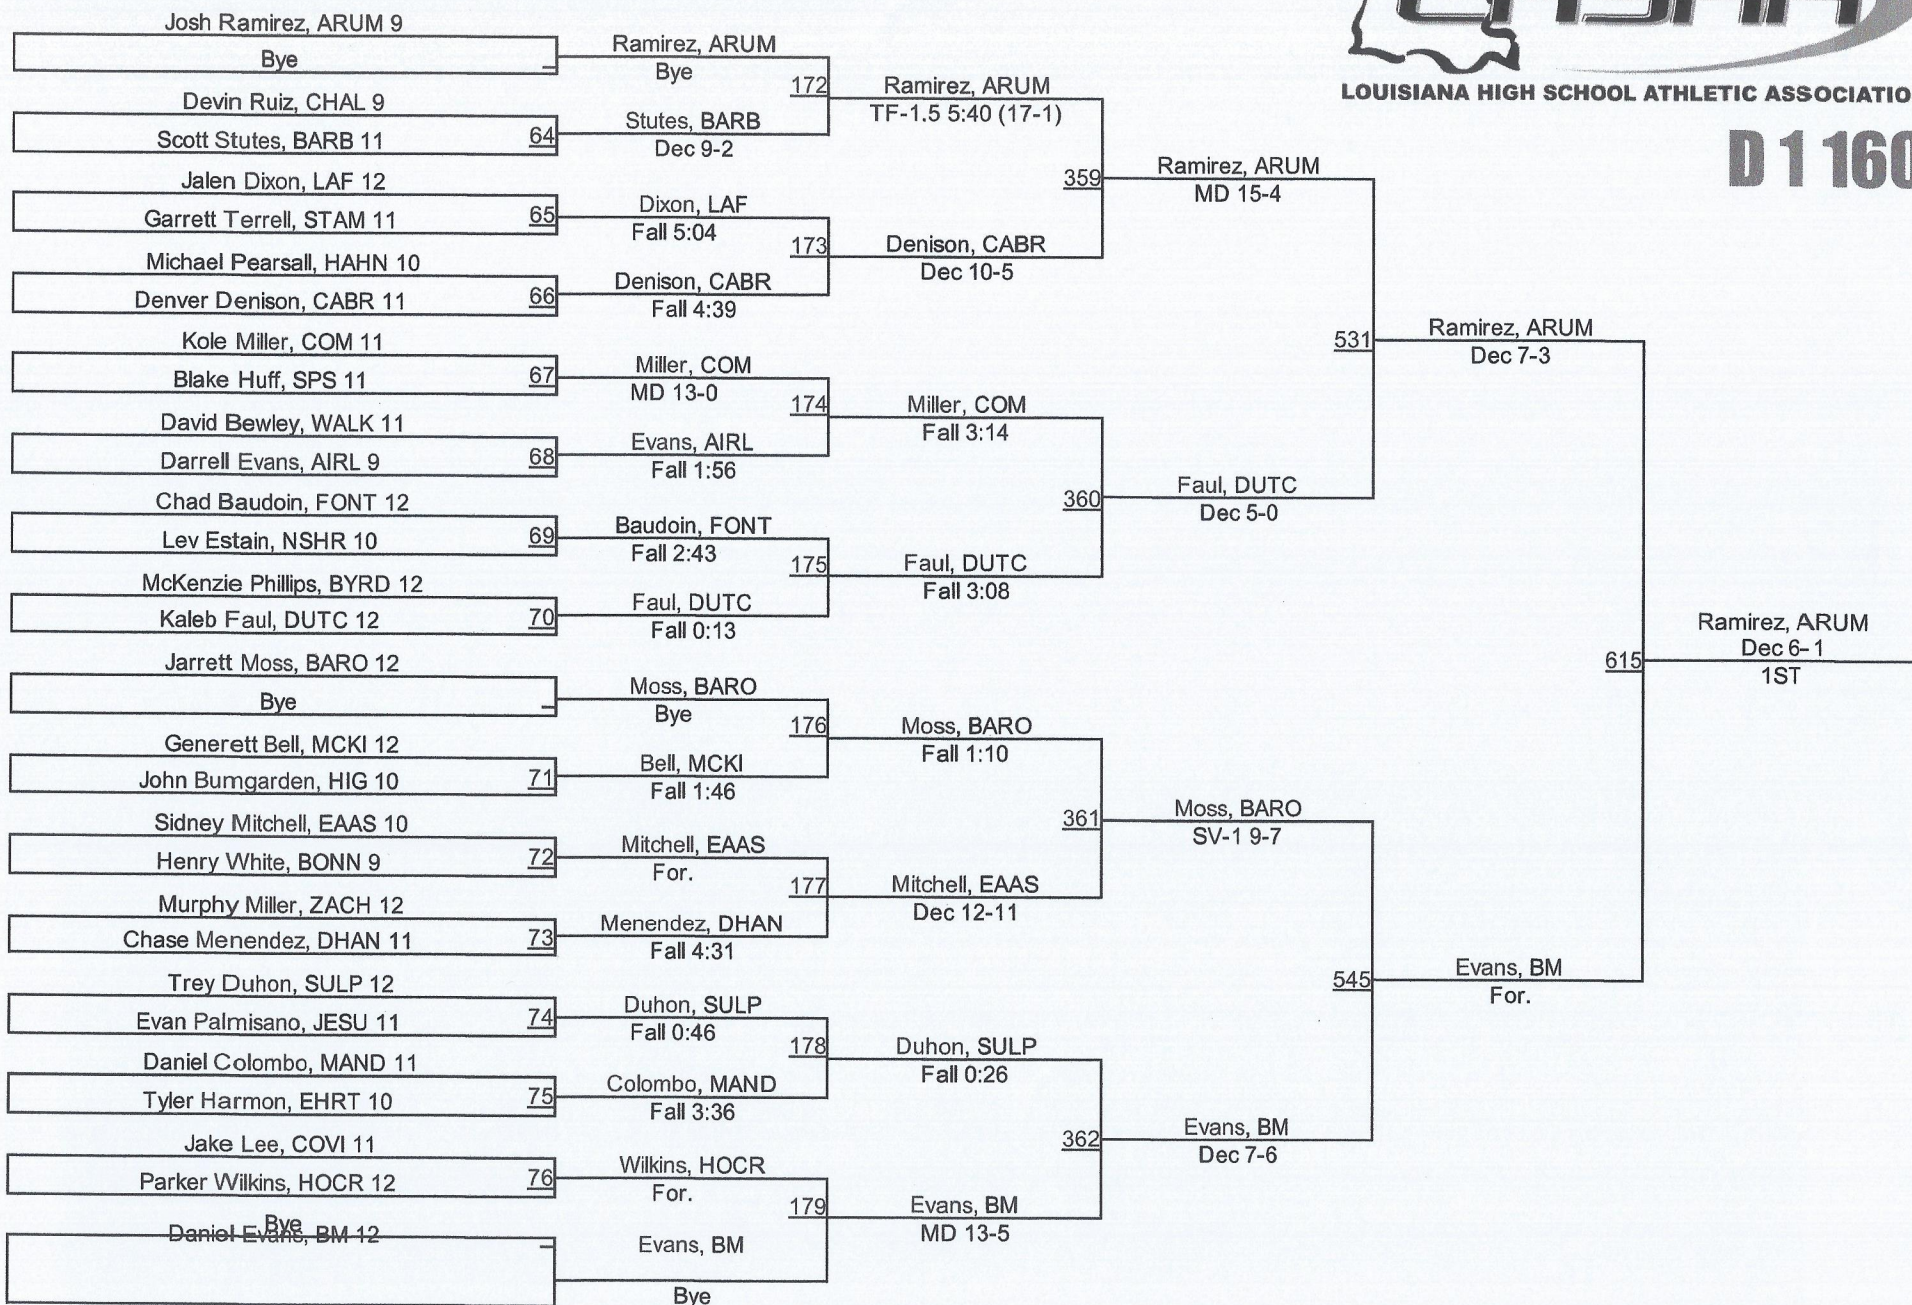

2015 LHSAA State Championships

D 1 160