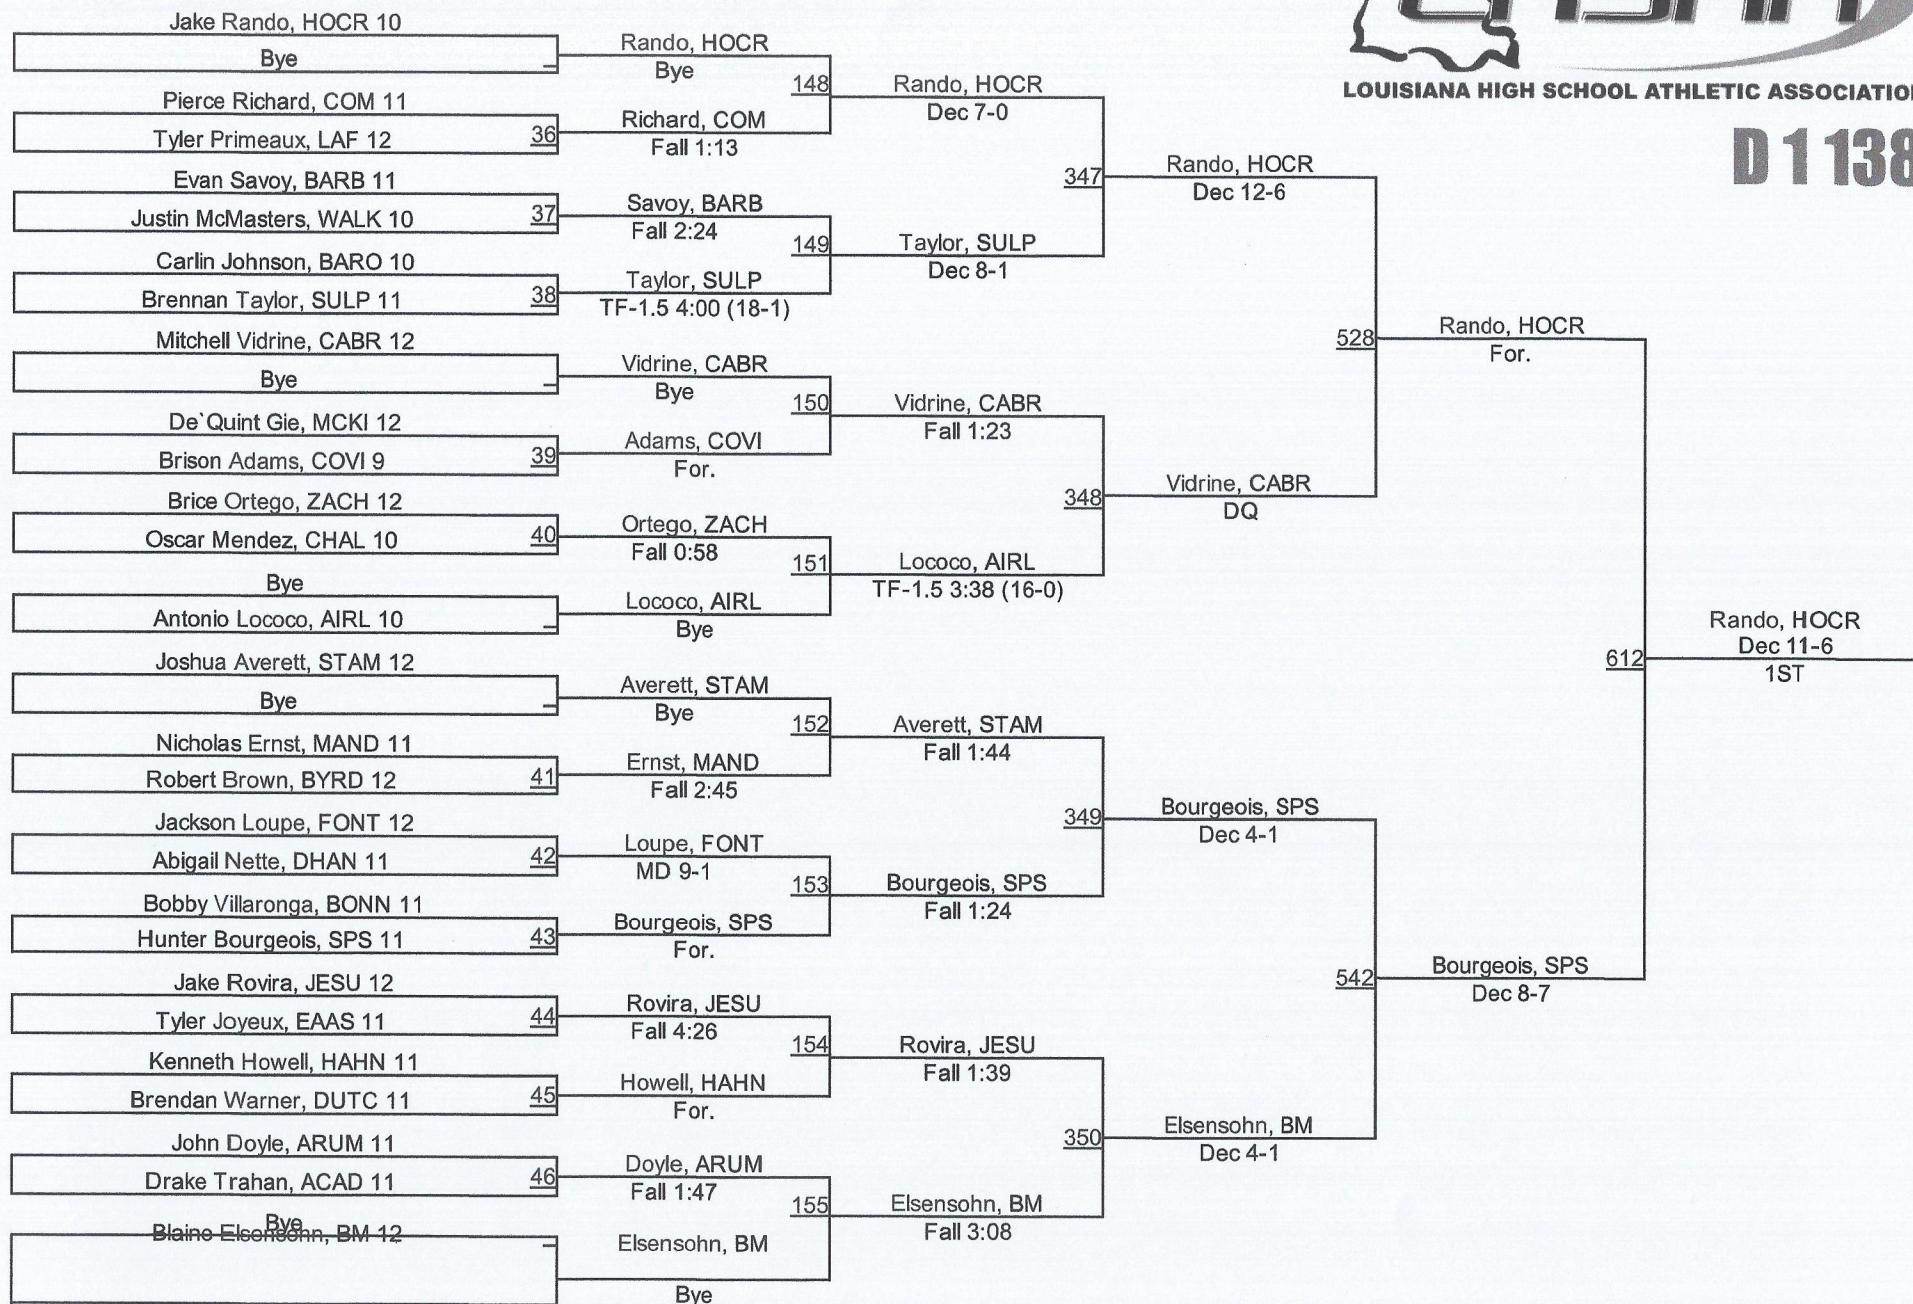

LOUISIANA HIGH SCHOOL ATHLETIC ASSOCIATION

D 1 138