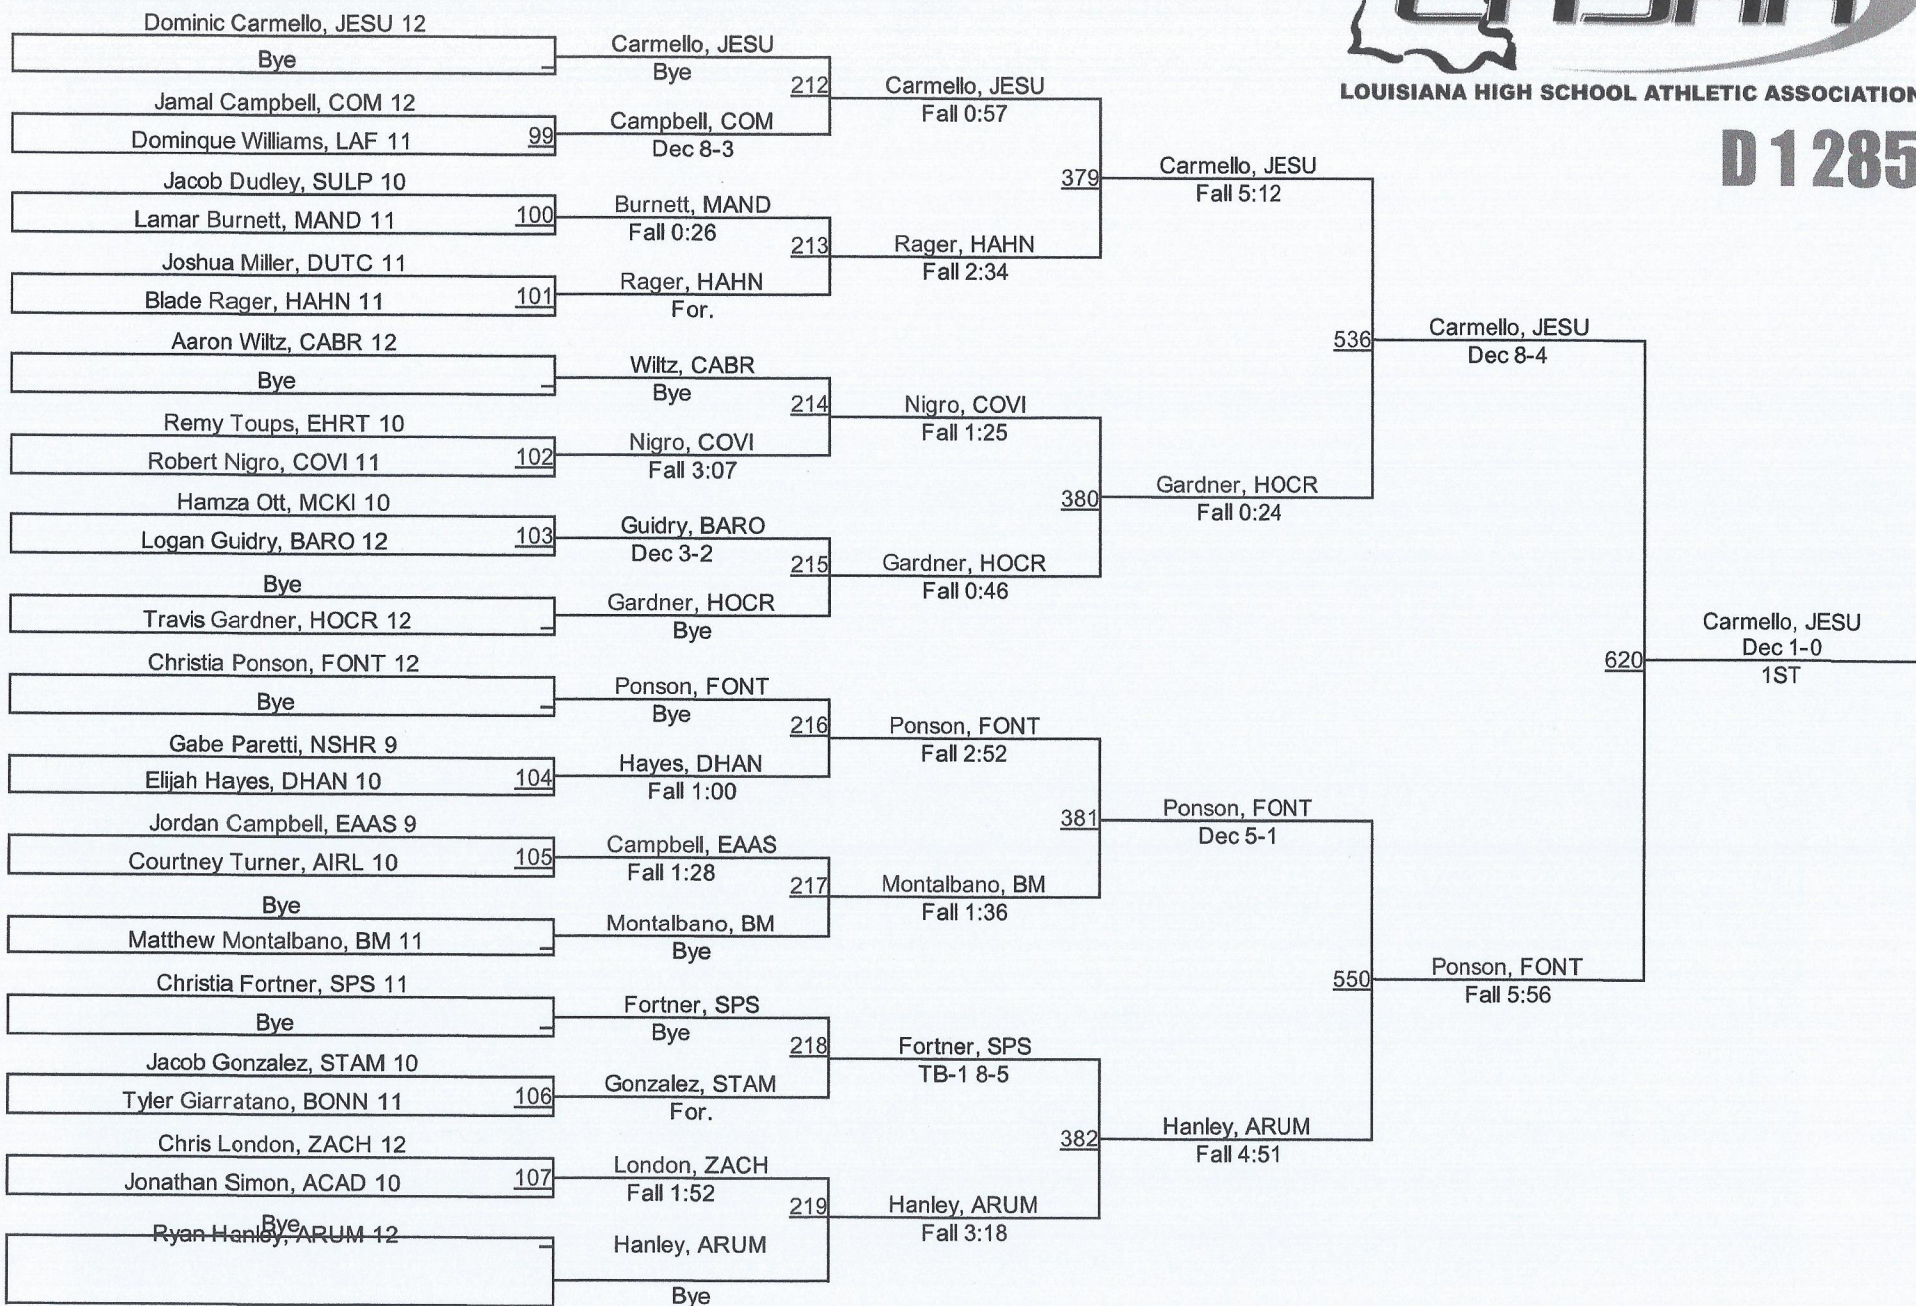

D 1 220

2015 LHSAA State Championships

LOUISIANA HIGH SCHOOL ATHLETIC ASSOCIATION

D 1285

D 1285