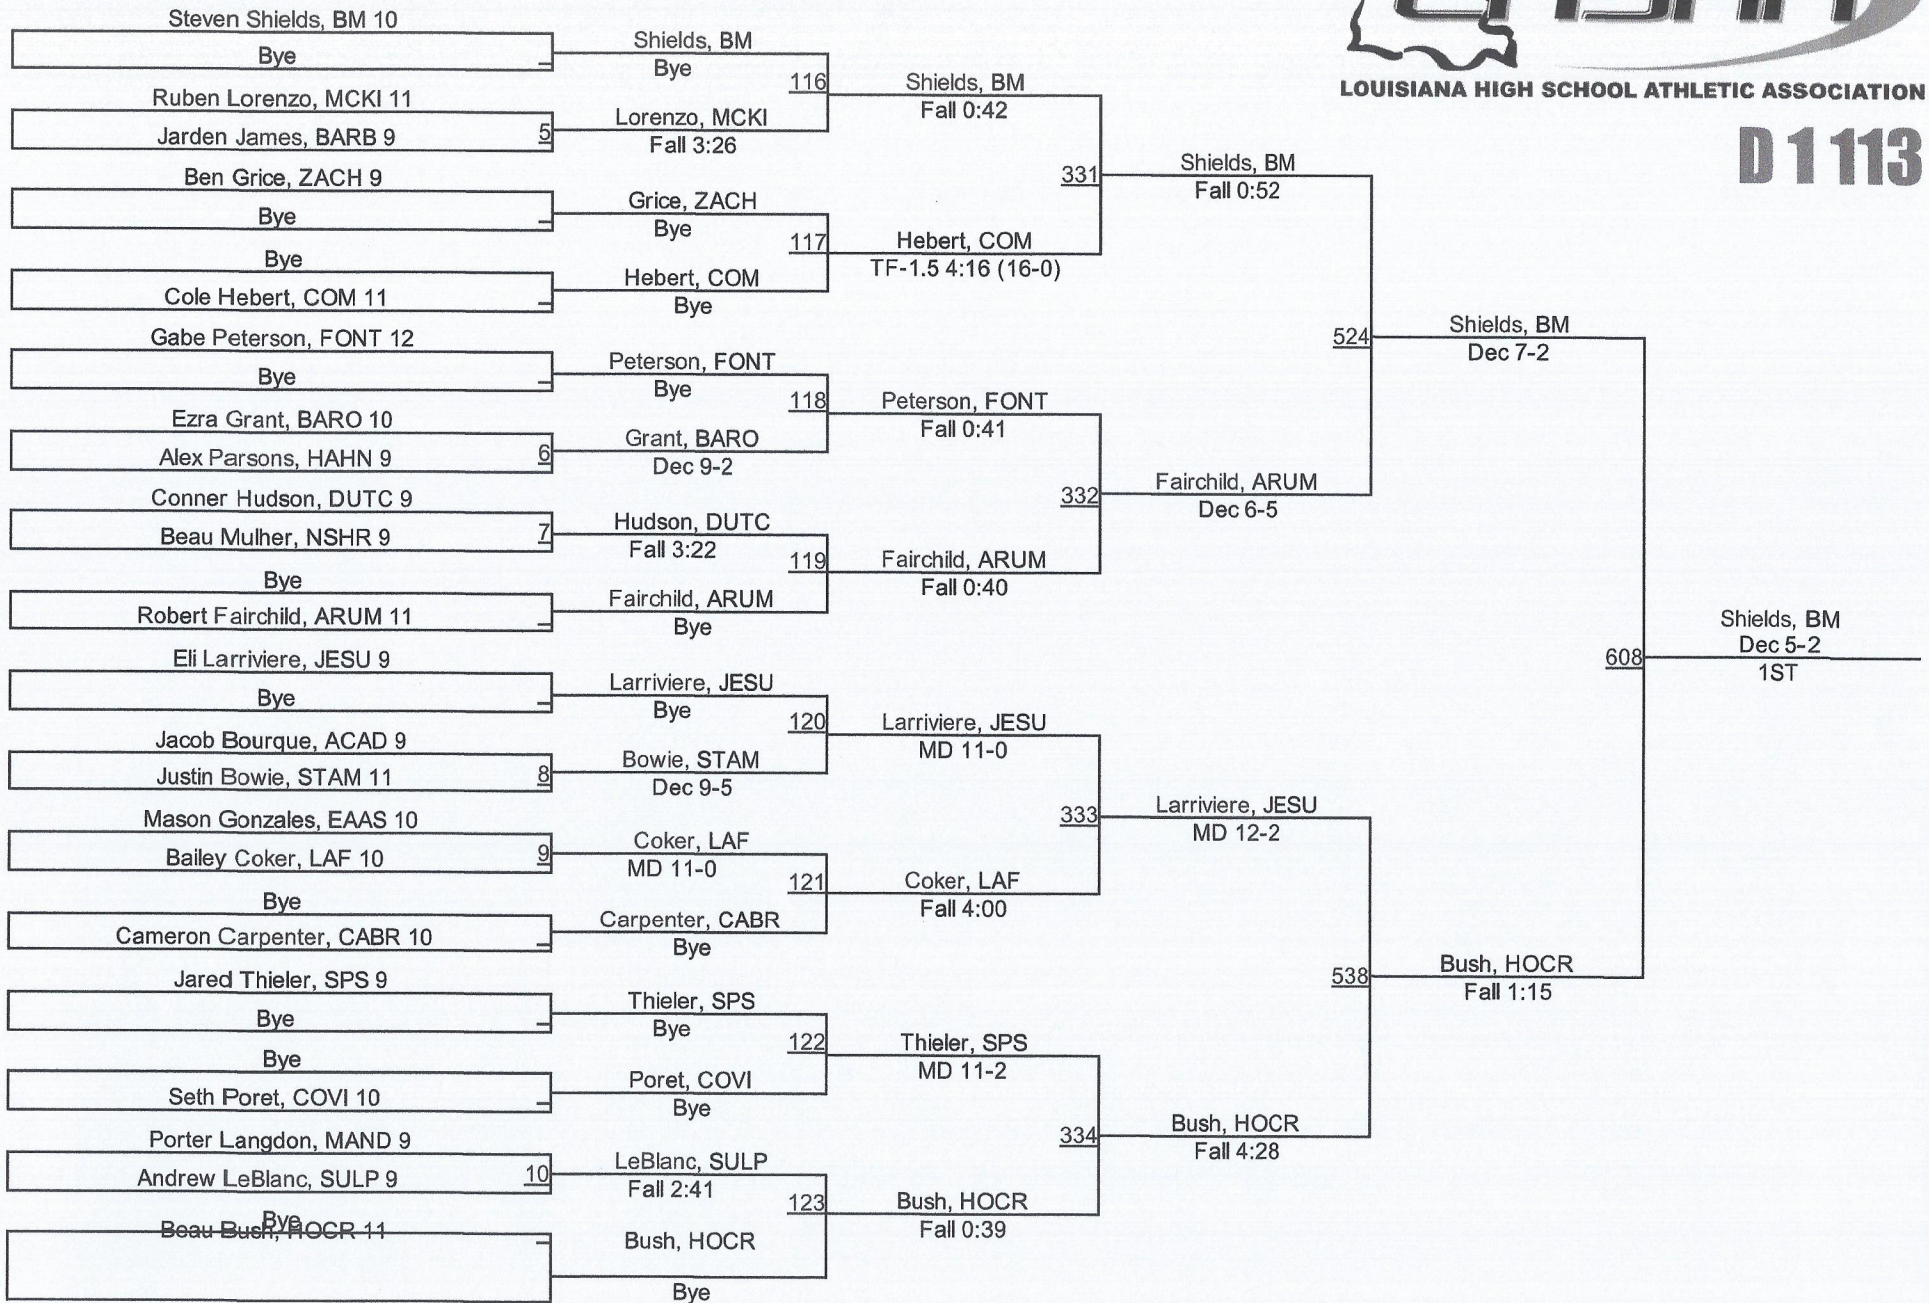

2015 LHSAA State Championships

LOUISIANA HIGH SCHOOL ATHLETIC ASSOCIATION

D 1 106

D 1106

2015 LHSAA State Championships

LOUISIANA HIGH SCHOOL ATHLETIC ASSOCIATION

D 1 113

D 1113