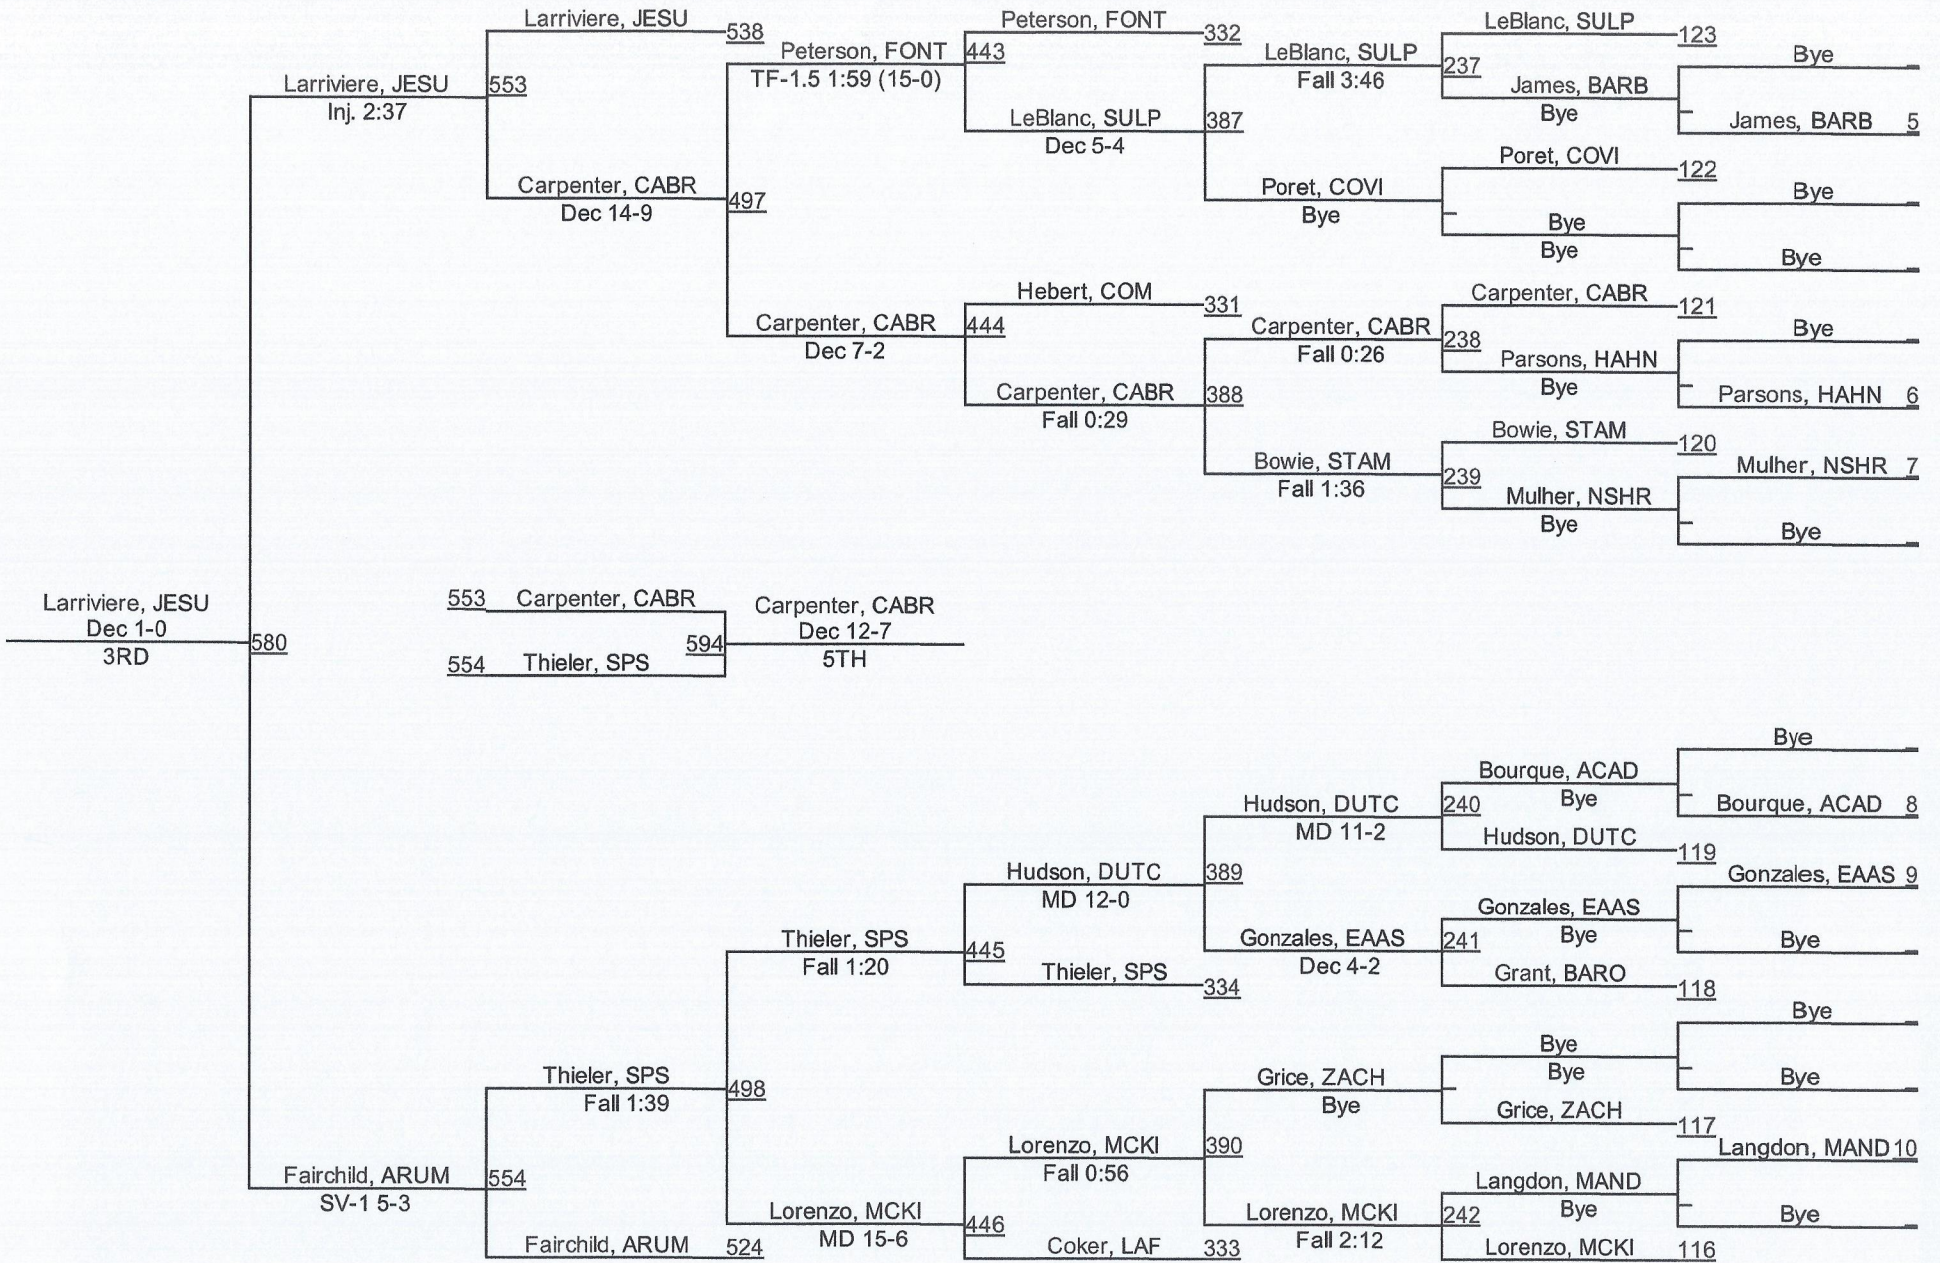

2015 LHSAA State Championships

LOUISIANA HIGH SCHOOL ATHLETIC ASSOCIATION

D 1 106

D 1106

2015 LHSAA State Championships

LOUISIANA HIGH SCHOOL ATHLETIC ASSOCIATION

D 1 113

D 1113