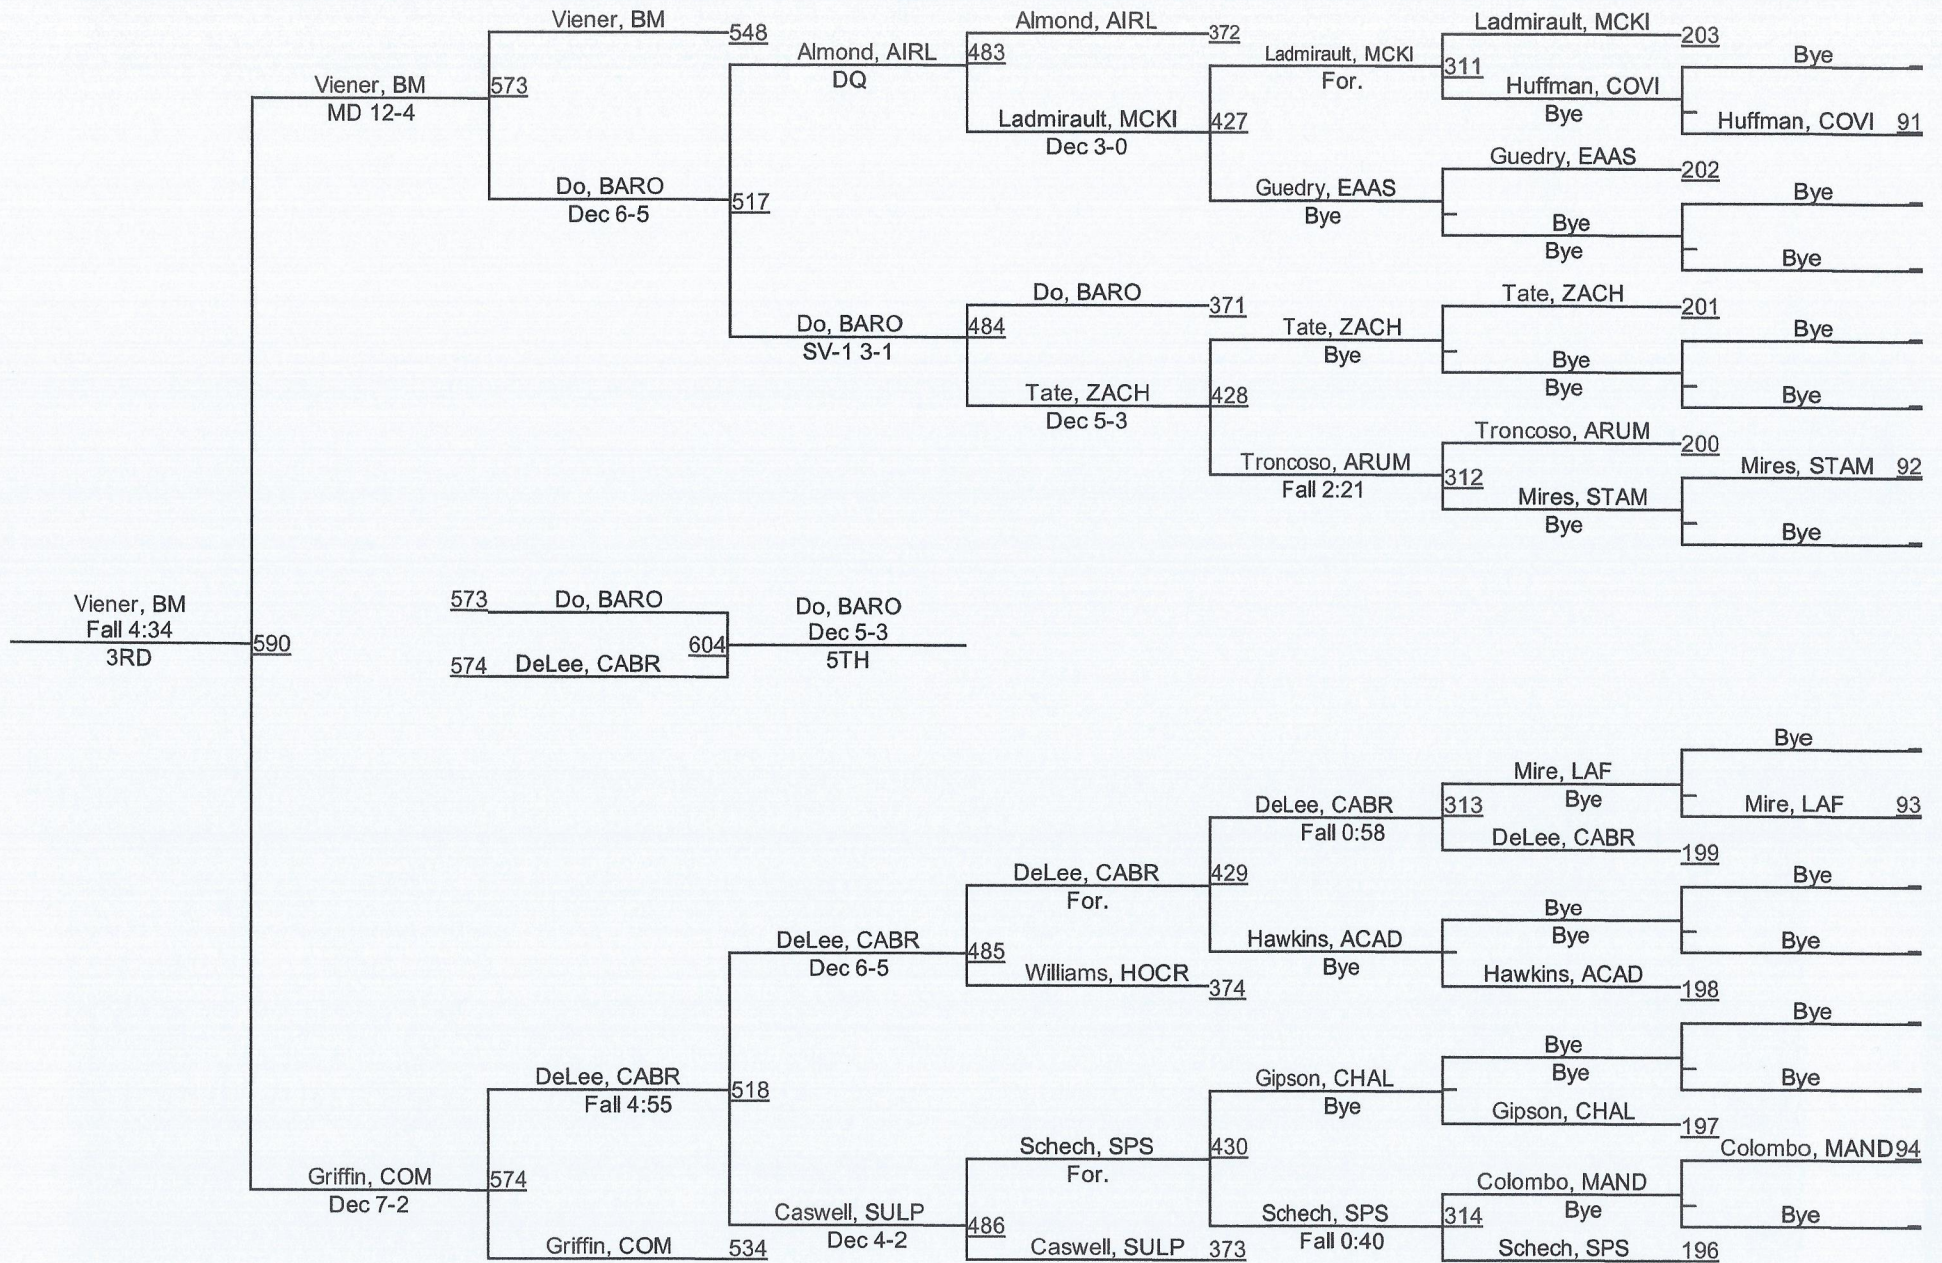

LOUISIANA HIGH SCHOOL ATHLETIC ASSOCIATION

D 1182

2015 LHSAA State Championships

LOUISIANA HIGH SCHOOL ATHLETIC ASSOCIATION

D 1 195

D 1195

2015 LHSAA State Championships

LOUISIANA HIGH SCHOOL ATHLETIC ASSOCIATION