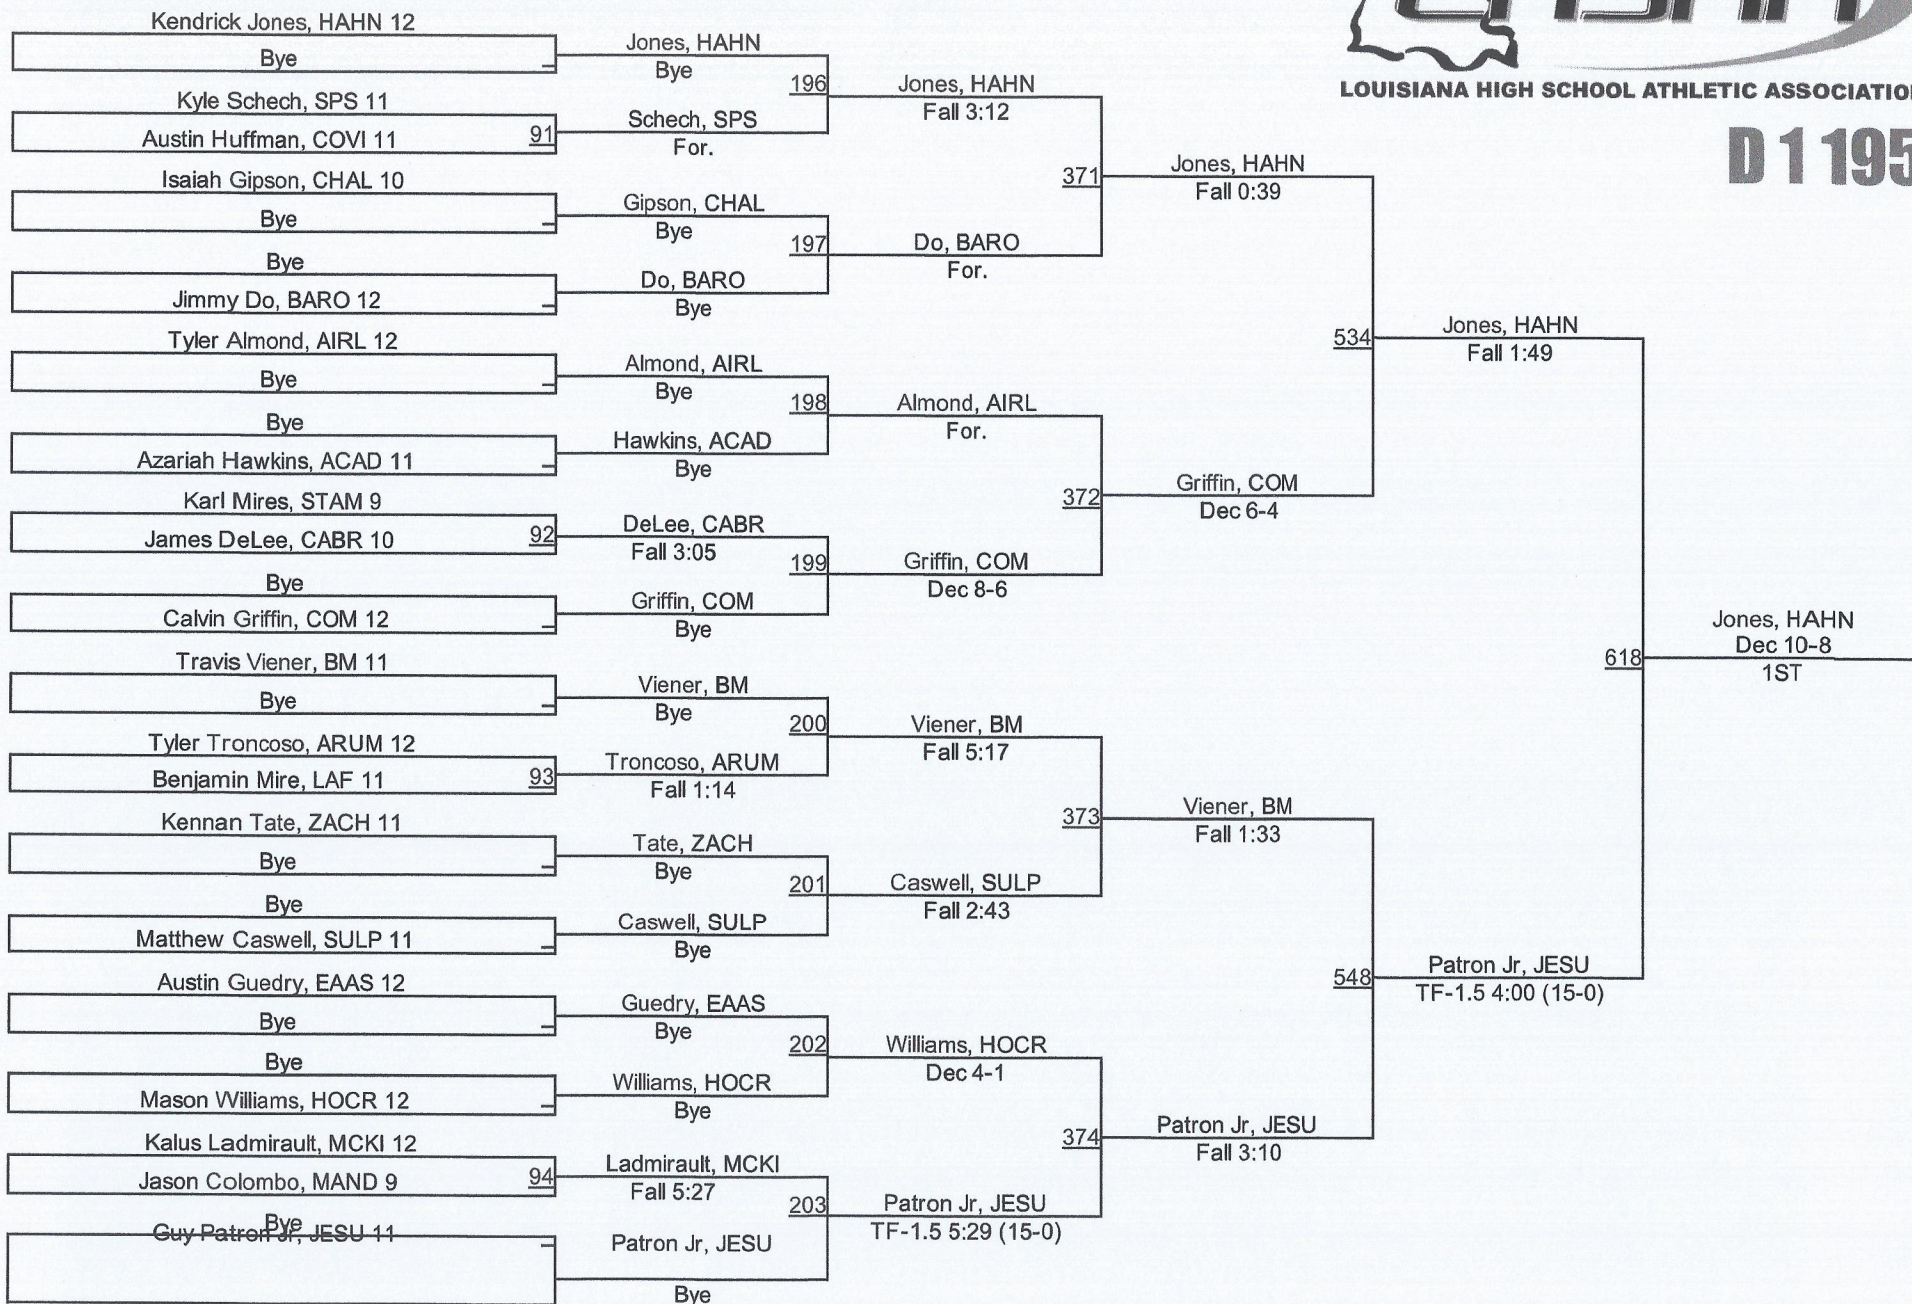

LOUISIANA HIGH SCHOOL ATHLETIC ASSOCIATION

D 1 195