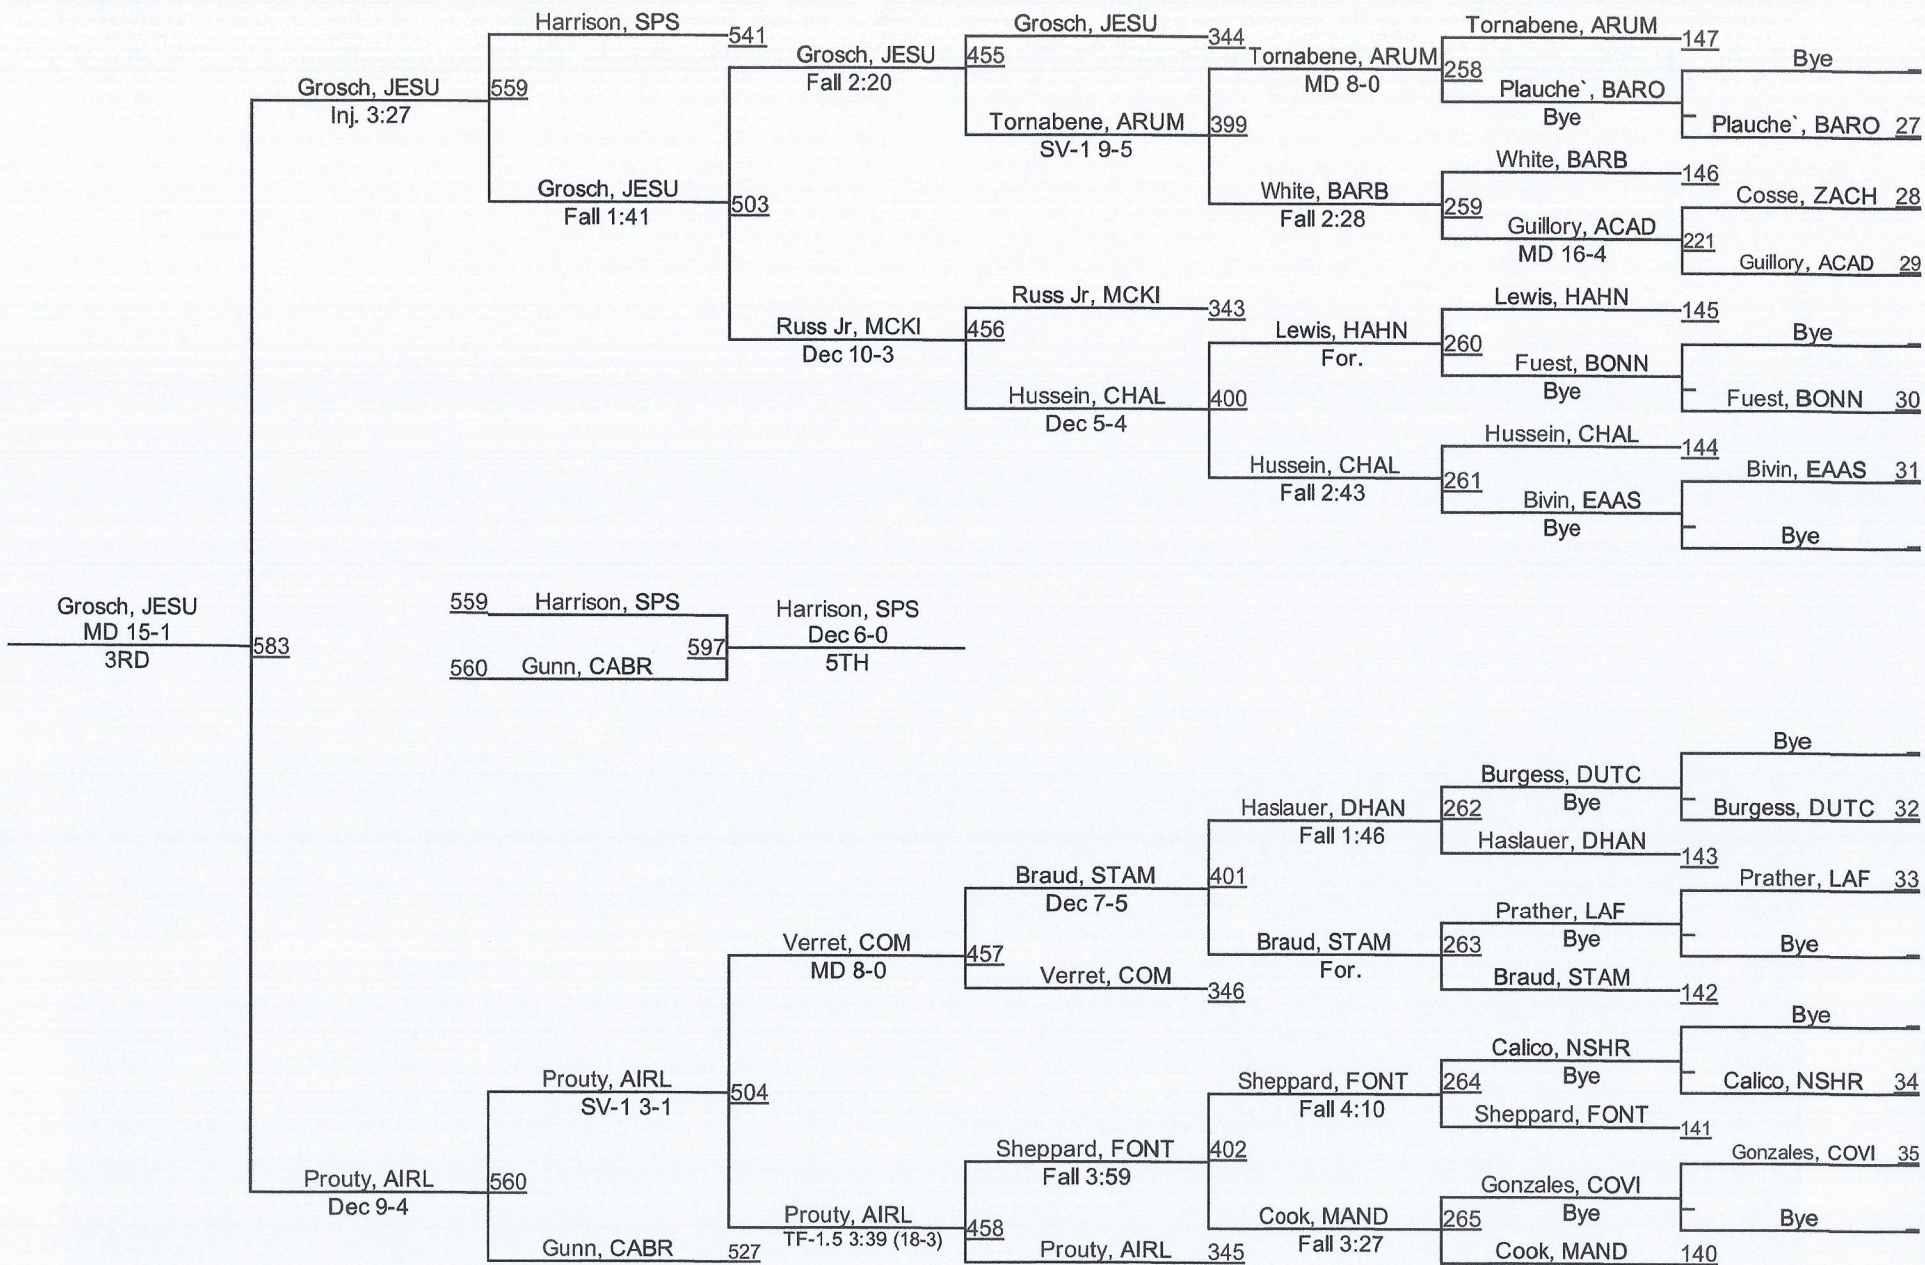

2015 LHSAA State Championships

LOUISIANA HIGH SCHOOL ATHLETIC ASSOCIATION

D 1 120

D 1126

2015 LHSAA State Championships

LOUISIANA HIGH SCHOOL ATHLETIC ASSOCIATION

D 1 132

2015 LHSAA State Championships