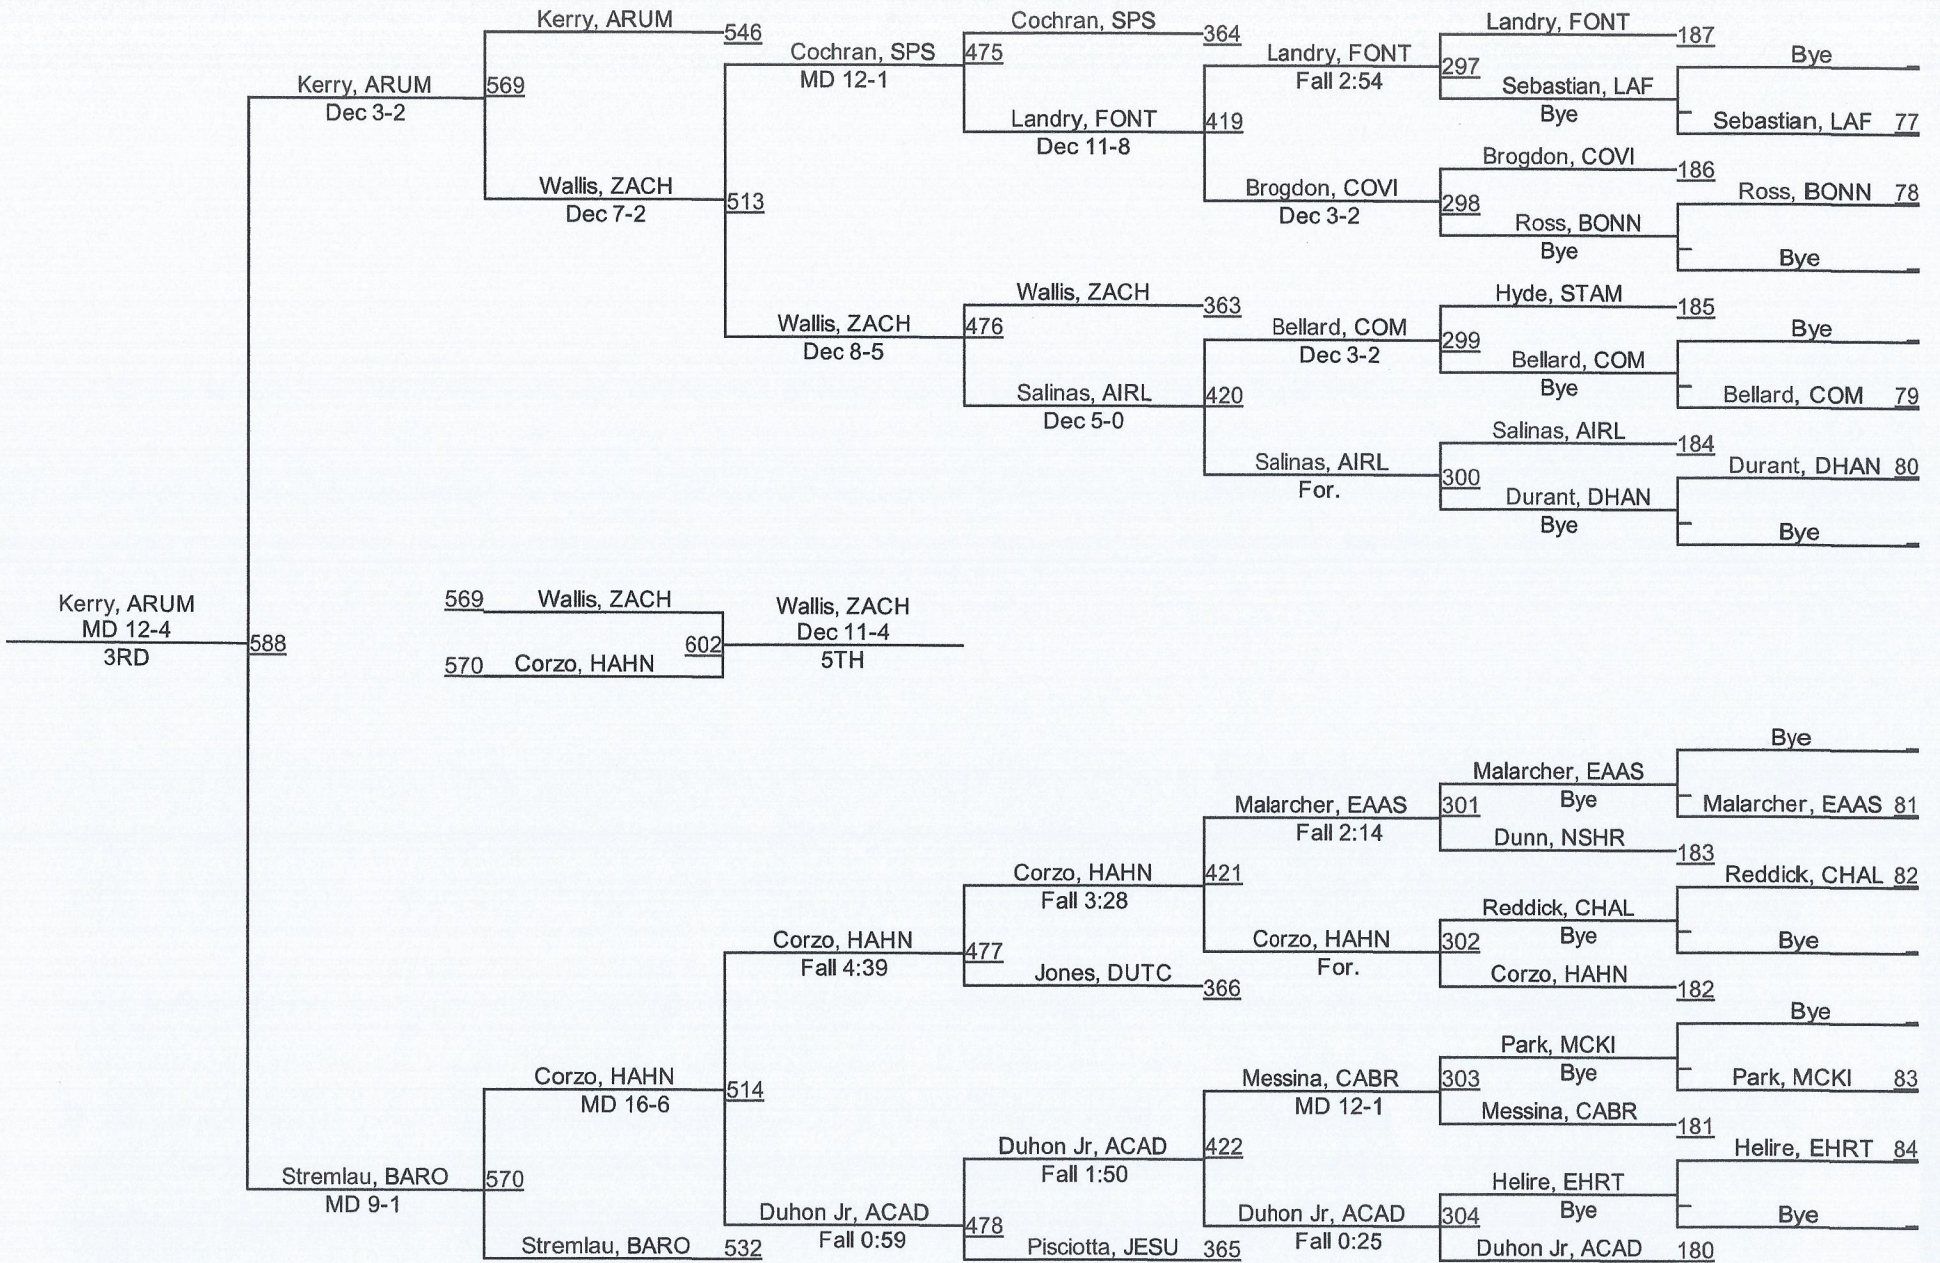

2015 LHSAA State Championships

D 1 160

D 1160

2015 LHSAA State Championships

LOUISIANA HIGH SCHOOL ATHLETIC ASSOCIATION

D 1170

D 1170

2015 LHSAA State Championships