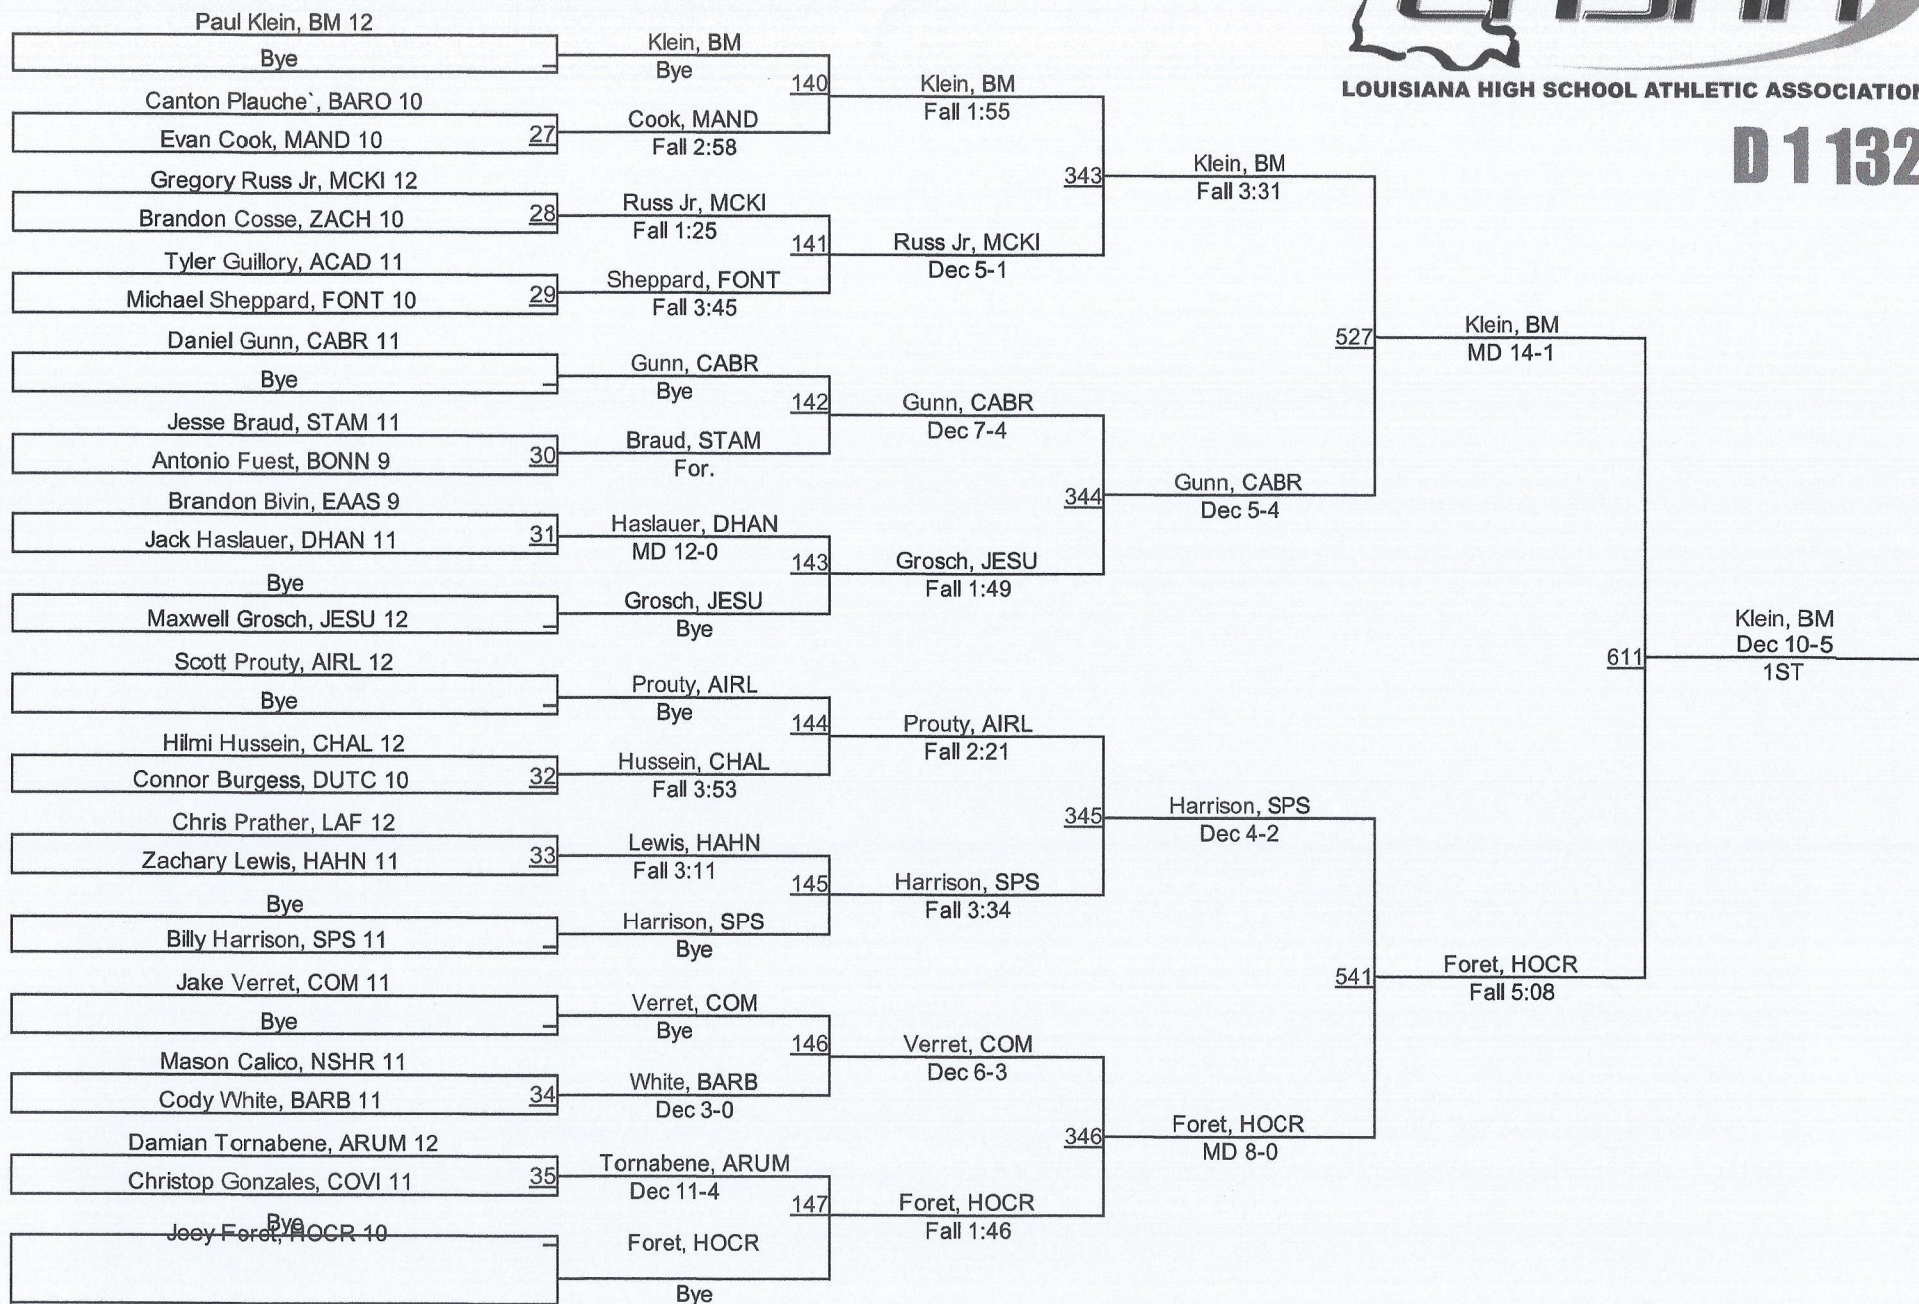

2015 LHSAA State Championships

LOUISIANA HIGH SCHOOL ATHLETIC ASSOCIATION

D 1 120

D 1126

2015 LHSAA State Championships

LOUISIANA HIGH SCHOOL ATHLETIC ASSOCIATION

D 1 132

2015 LHSAA State Championships