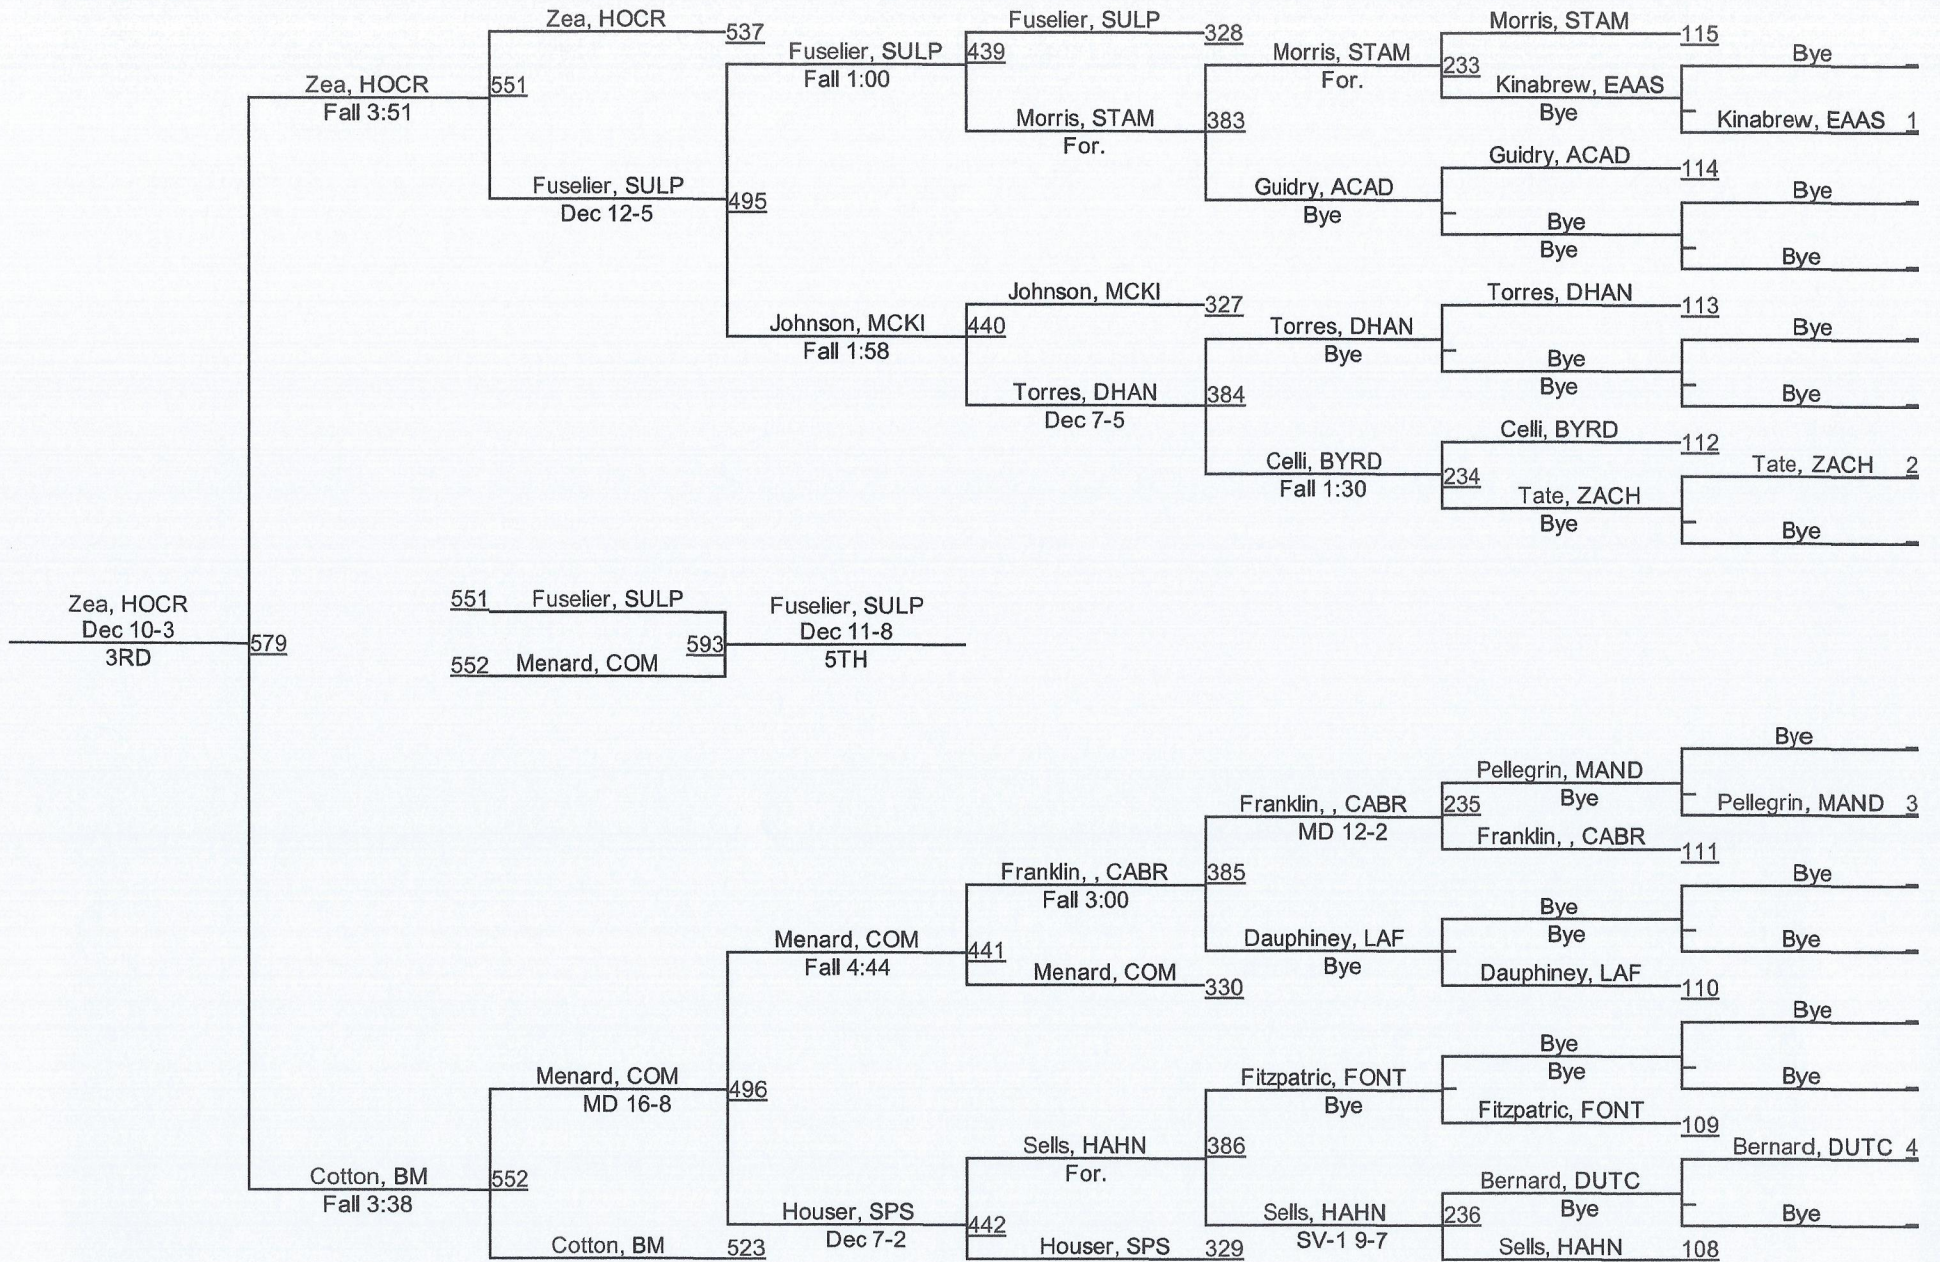

2015 LHSAA State Championships

LOUISIANA HIGH SCHOOL ATHLETIC ASSOCIATION

D 1 106

D 1106

2015 LHSAA State Championships

LOUISIANA HIGH SCHOOL ATHLETIC ASSOCIATION

D 1 113

D 1113