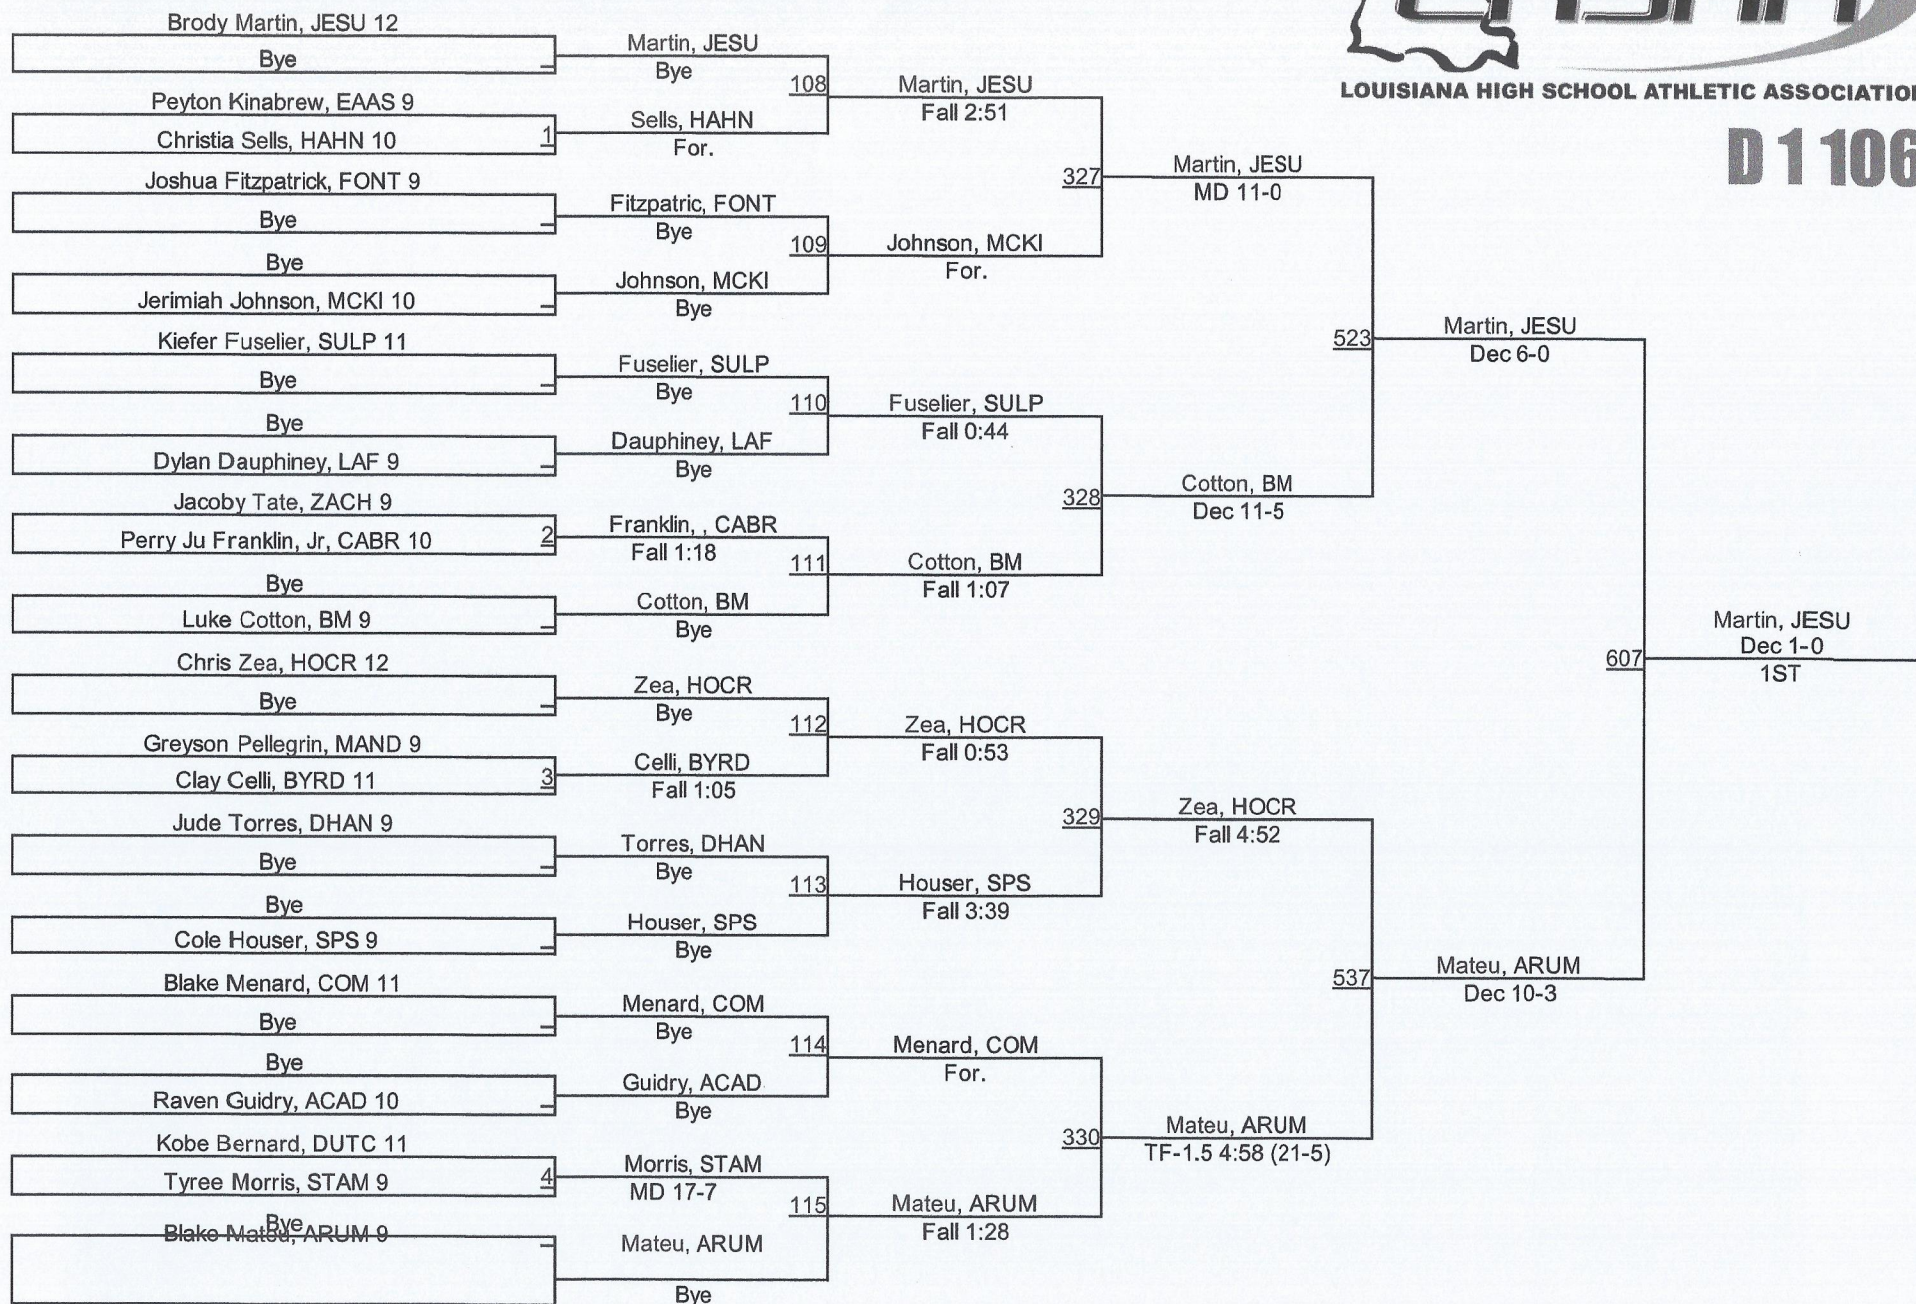

2015 LHSAA State Championships

LOUISIANA HIGH SCHOOL ATHLETIC ASSOCIATION

D 1 106

D 1106

2015 LHSAA State Championships

LOUISIANA HIGH SCHOOL ATHLETIC ASSOCIATION

D 1 113

D 1113