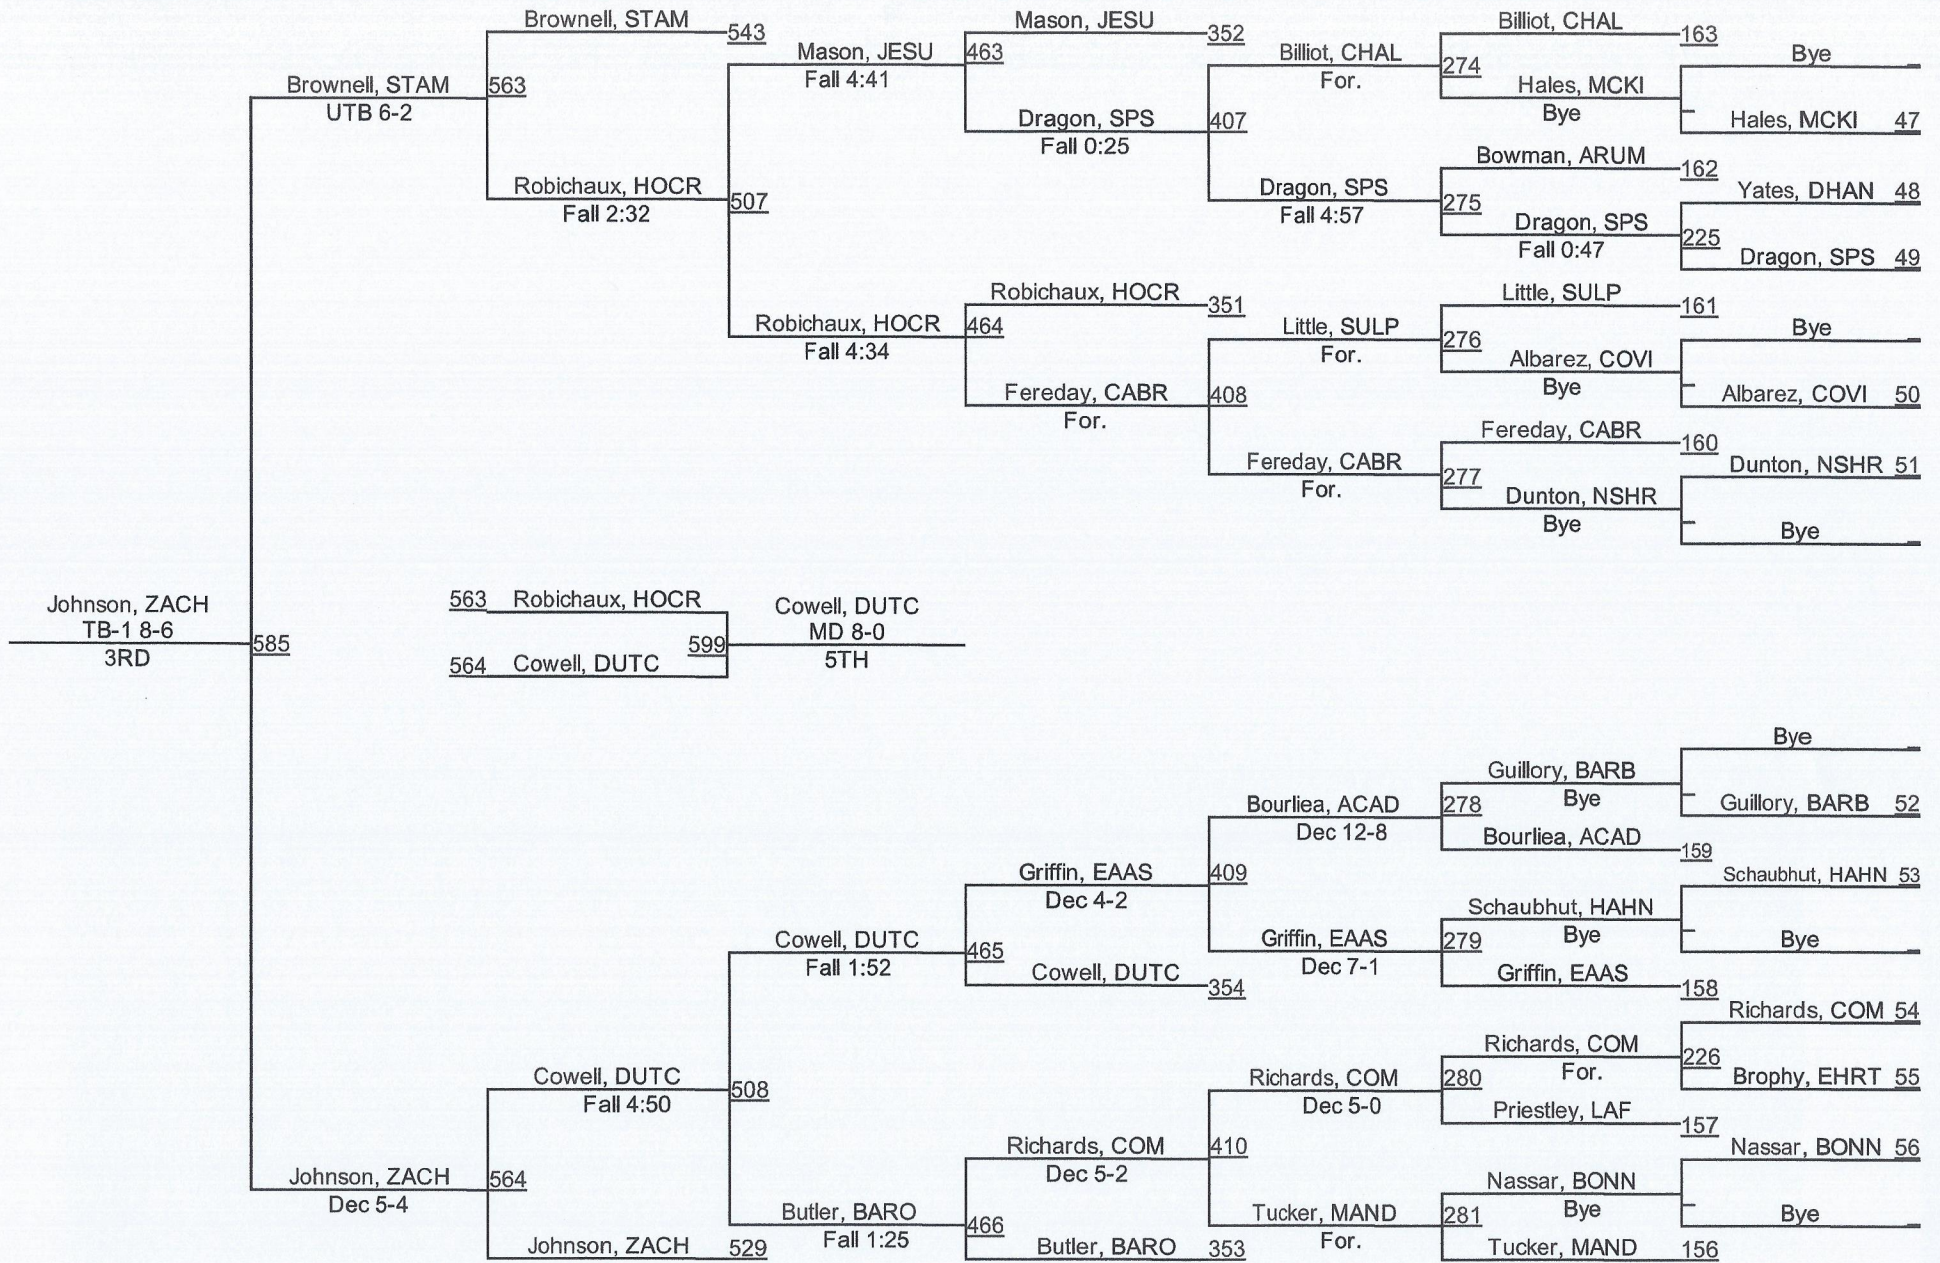

LOUISIANA HIGH SCHOOL ATHLETIC ASSOCIATION

D 1 138

D 1138

D 1145

2015 LHSAA State Championships

LOUISIANA HIGH SCHOOL ATHLETIC ASSOCIATION

D 1 152

D 1152