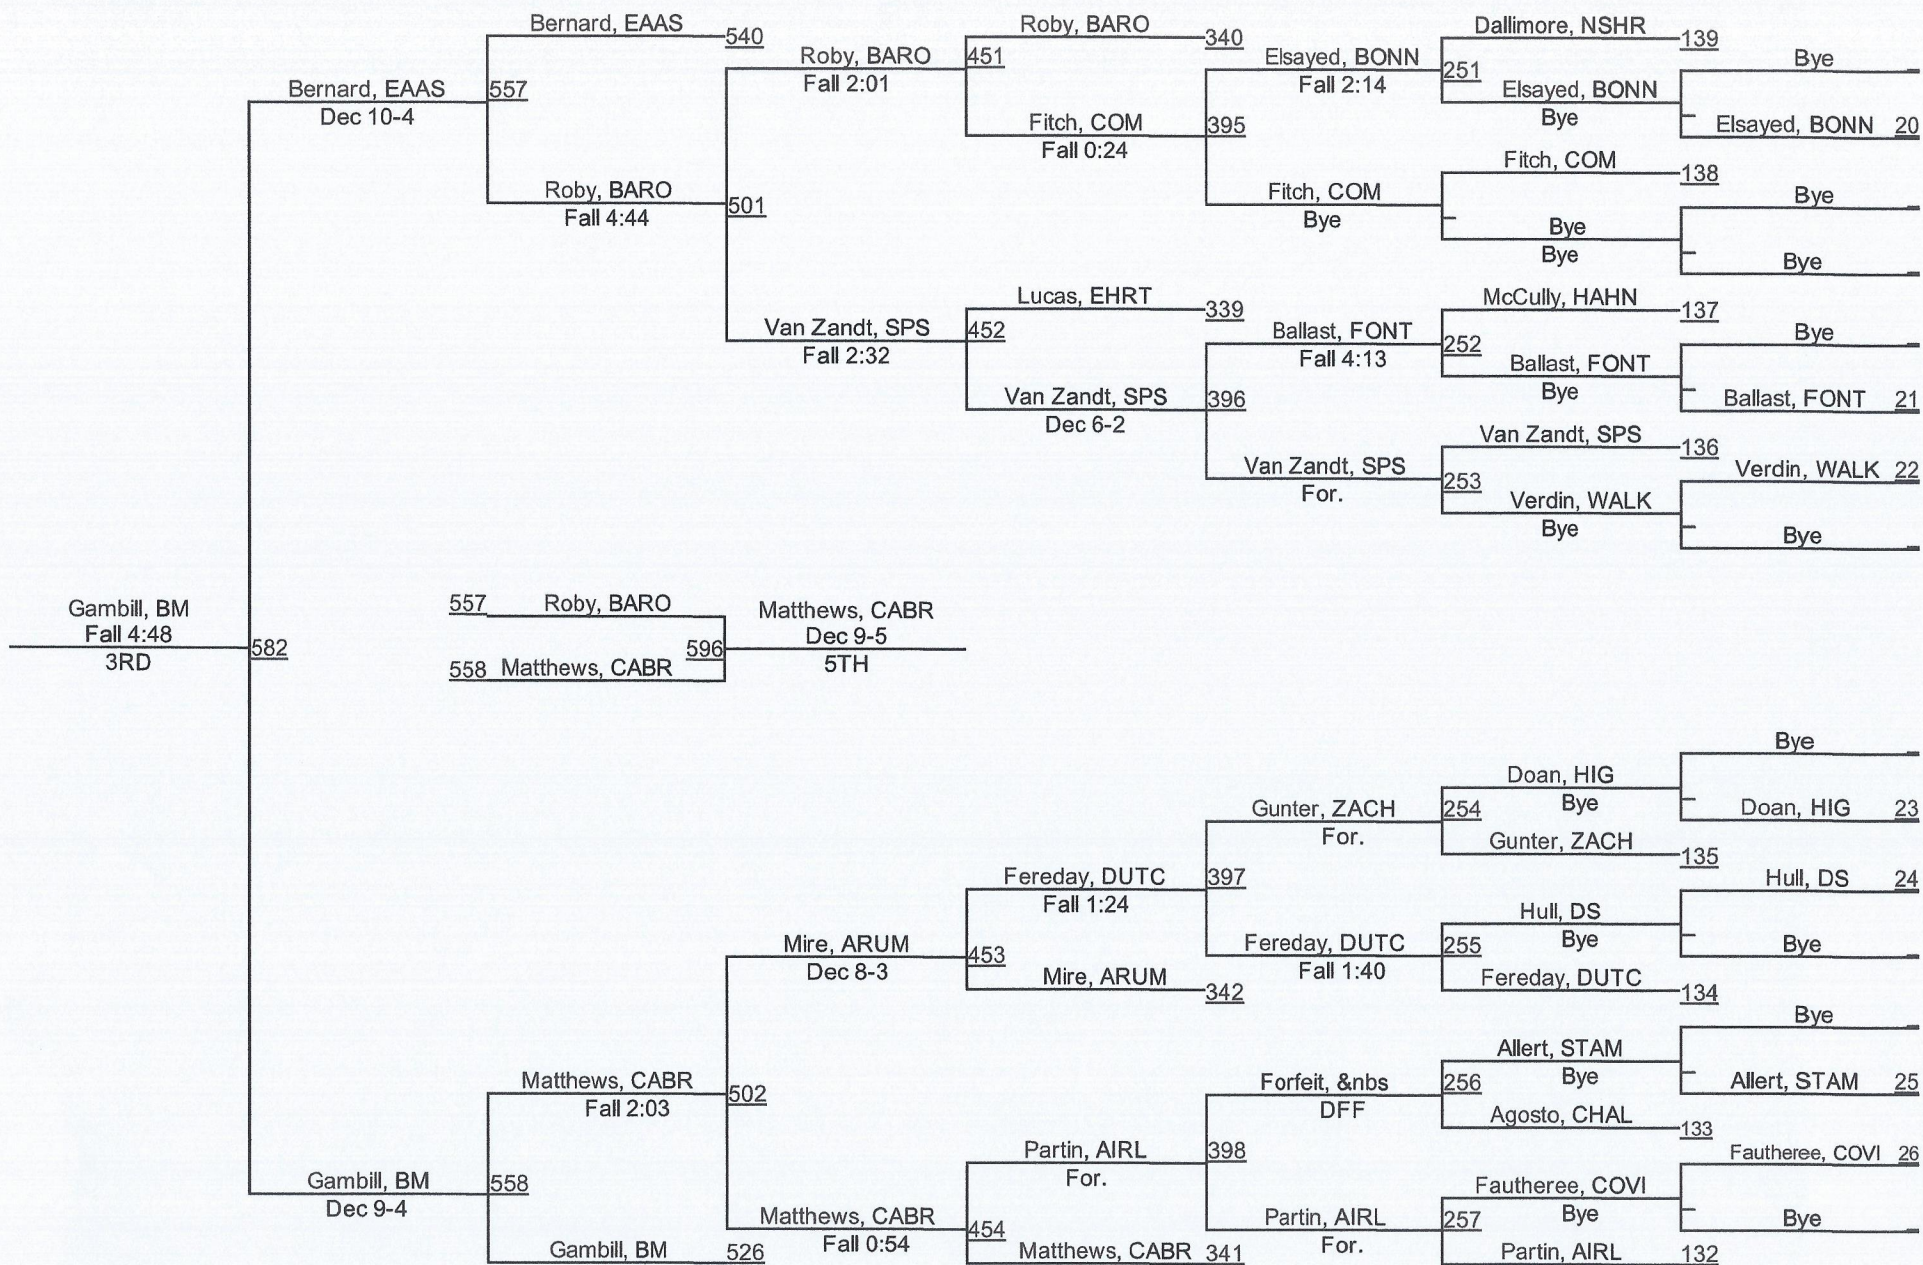

2015 LHSAA State Championships

LOUISIANA HIGH SCHOOL ATHLETIC ASSOCIATION

D 1 120

D 1126

2015 LHSAA State Championships

LOUISIANA HIGH SCHOOL ATHLETIC ASSOCIATION

D 1 132

2015 LHSAA State Championships