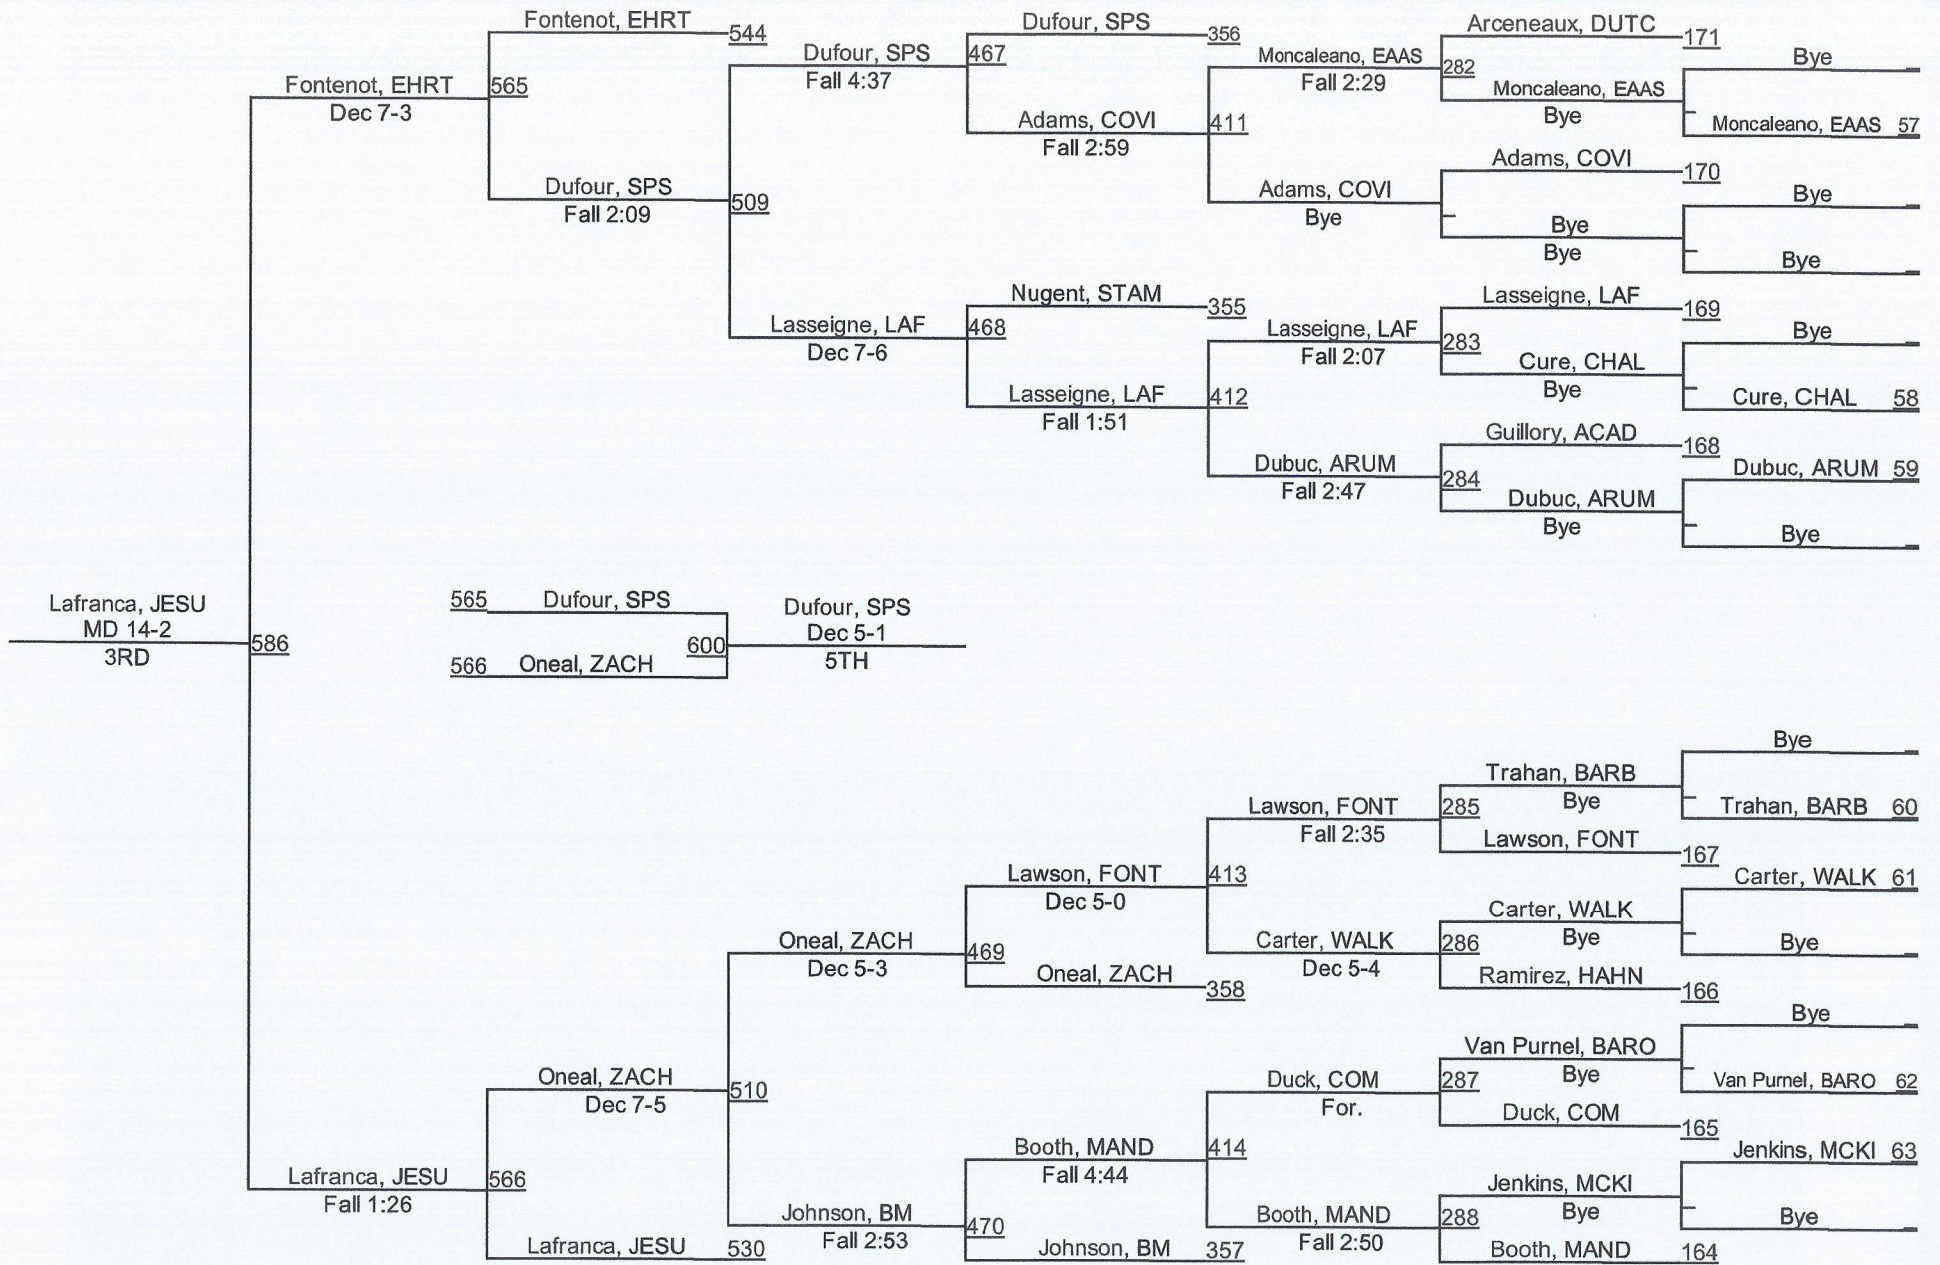

LOUISIANA HIGH SCHOOL ATHLETIC ASSOCIATION

D 1 138

D 1138

D 1145

2015 LHSAA State Championships

LOUISIANA HIGH SCHOOL ATHLETIC ASSOCIATION

D 1 152

D 1152