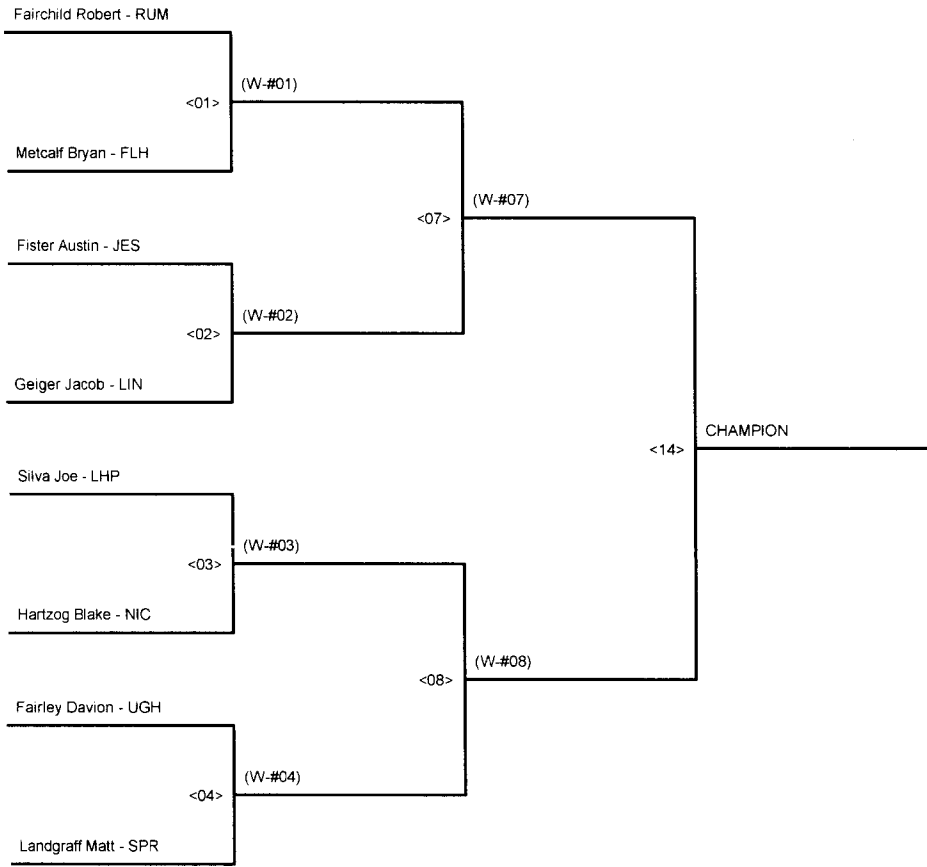

CHAMPIONSHIP BRACKET - 106 SOUTH WALTON BORDER WARS SUPER EIGHT

CONSOLATION BRACKET - 106 SOUTH WALTON BORDER WARS SUPER EIGHT

CHAMPIONSHIP BRACKET - 113 SOUTH WALTON BORDER WARS SUPER EIGHT

QUARTER-FINALS SEMI-FINALS FINALS

CONSOLATION BRACKET - 113 SOUTH WALTON BORDER WARS SUPER EIGHT

QUARTER-FINALS SEMI-FINALS FINALS

CHAMPIONSHIP BRACKET - 120 SOUTH WALTON BORDER WARS SUPER EIGHT

QUARTER-FINALS SEMI-FINALS FINALS

CONSOLATION BRACKET - 120 SOUTH WALTON BORDER WARS SUPER EIGHT