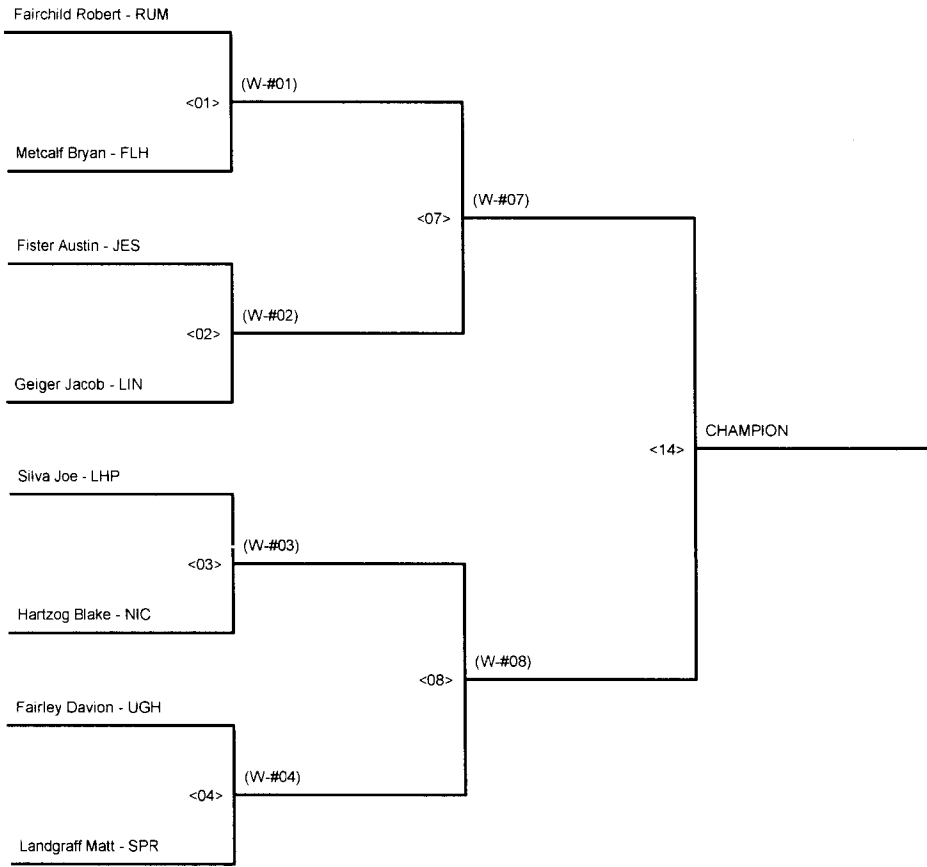

# CHAMPIONSHIP BRACKET - 113 SOUTH WALTON BORDER WARS SUPER EIGHT

QUARTER-FINALS      SEMI-FINALS      FINALS

# CONSOLATION BRACKET - 113 SOUTH WALTON BORDER WARS SUPER EIGHT

QUARTER-FINALS      SEMI-FINALS      FINALS