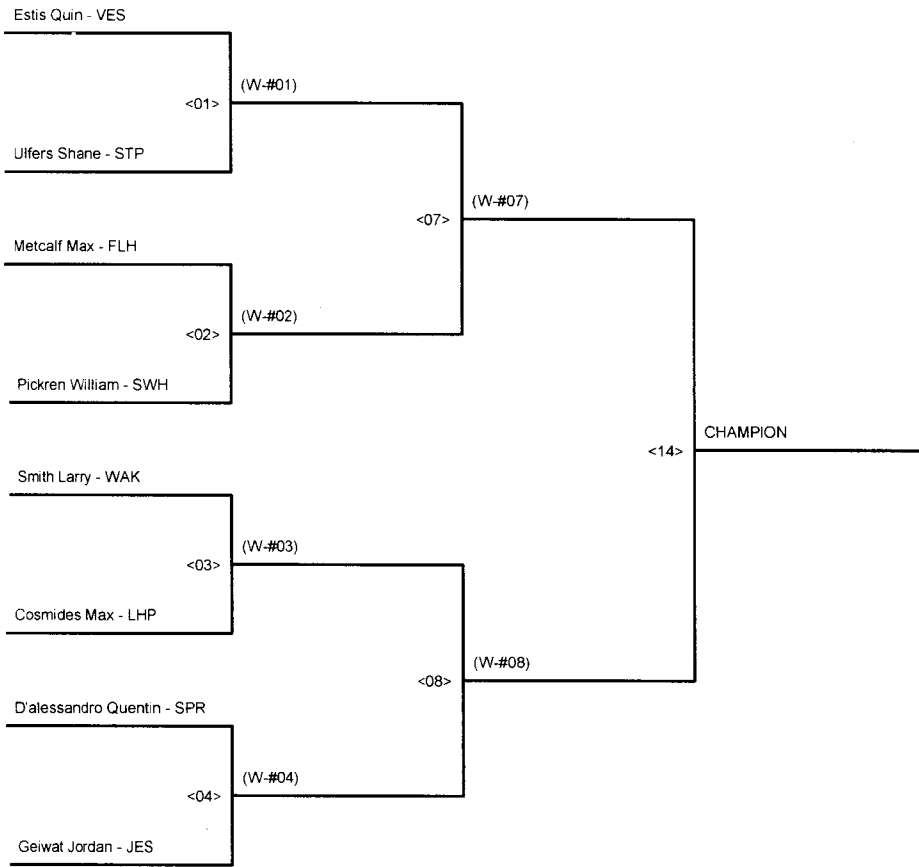

CHAMPIONSHIP BRACKET - 120 SOUTH WALTON BORDER WARS SUPER EIGHT

QUARTER-FINALS

SEMI-FINALS

FINALS

CONSOLATION BRACKET - 120 SOUTH WALTON BORDER WARS SUPER EIGHT

QUARTER-FINALS

SEMI-FINALS

FINALS