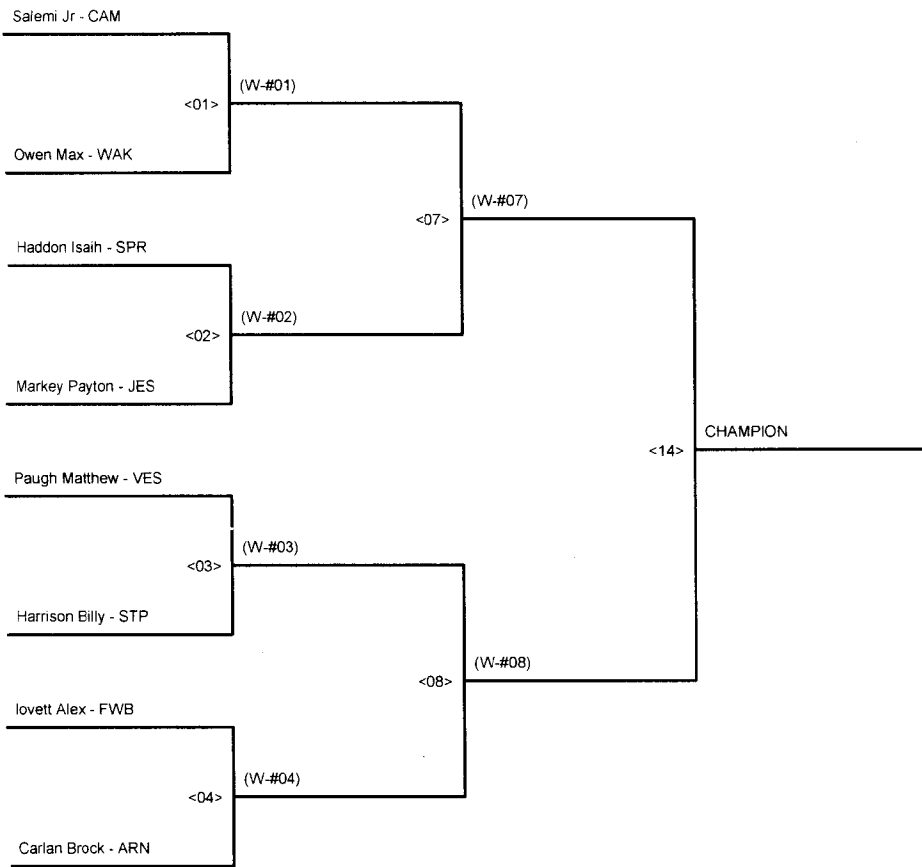

# CHAMPIONSHIP BRACKET - 132 SOUTH WALTON BORDER WARS SUPER EIGHT

QUARTER-FINALS      SEMI-FINALS      FINALS

# CONSOLATION BRACKET - 132 SOUTH WALTON BORDER WARS SUPER EIGHT

QUARTER-FINALS      SEMI-FINALS      FINALS