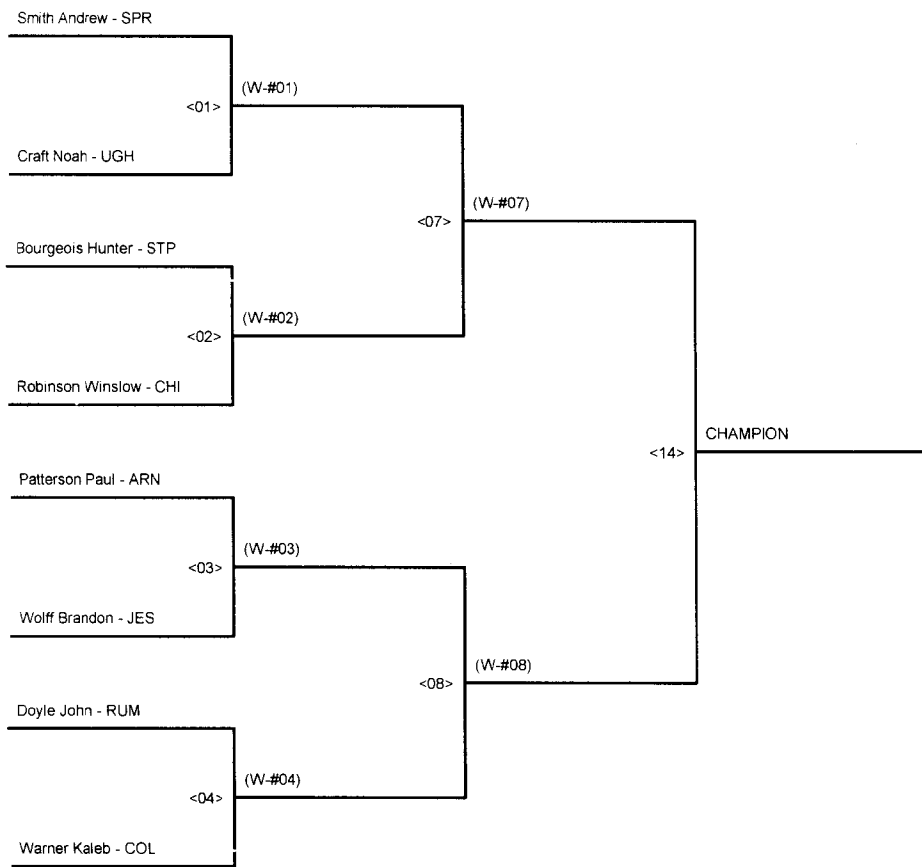

CHAMPIONSHIP BRACKET - 138 SOUTH WALTON BORDER WARS SUPER EIGHT

QUARTER-FINALS SEMI-FINALS FINALS

CONSOLATION BRACKET - 138 SOUTH WALTON BORDER WARS SUPER EIGHT

QUARTER-FINALS SEMI-FINALS FINALS