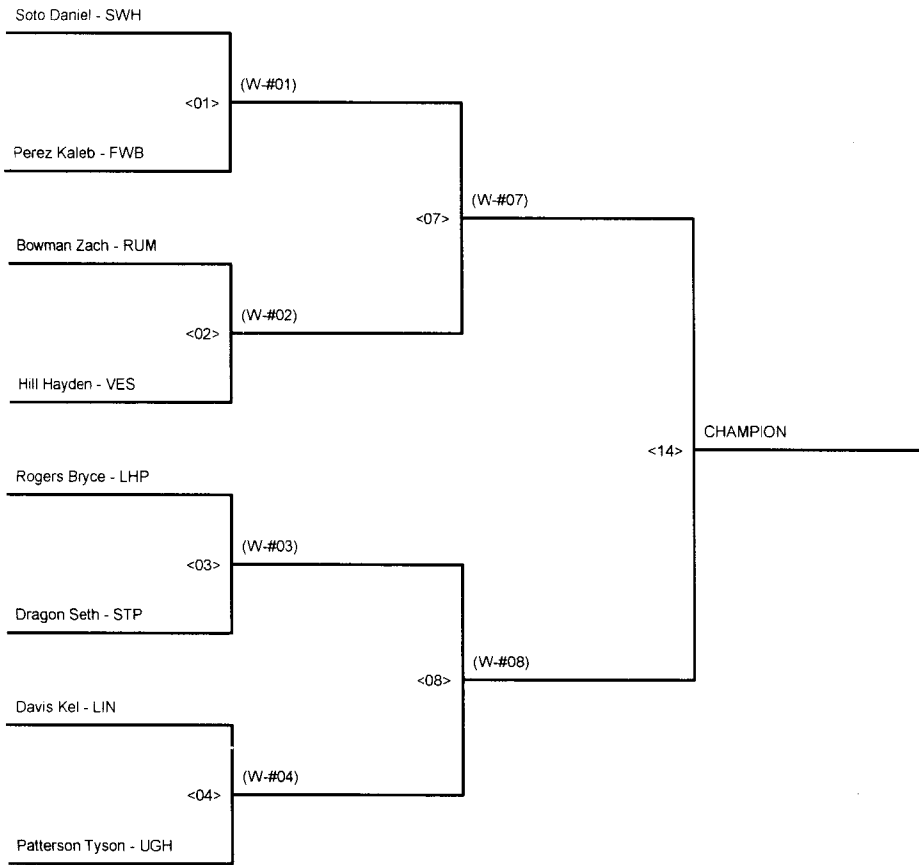

CHAMPIONSHIP BRACKET - 145 SOUTH WALTON BOARDER WARS SUPER EIGHT

QUARTER-FINALS SEMI-FINALS FINALS

CONSOLATION BRACKET - 145 SOUTH WALTON BOARDER WARS SUPER EIGHT

QUARTER-FINALS SEMI-FINALS FINALS