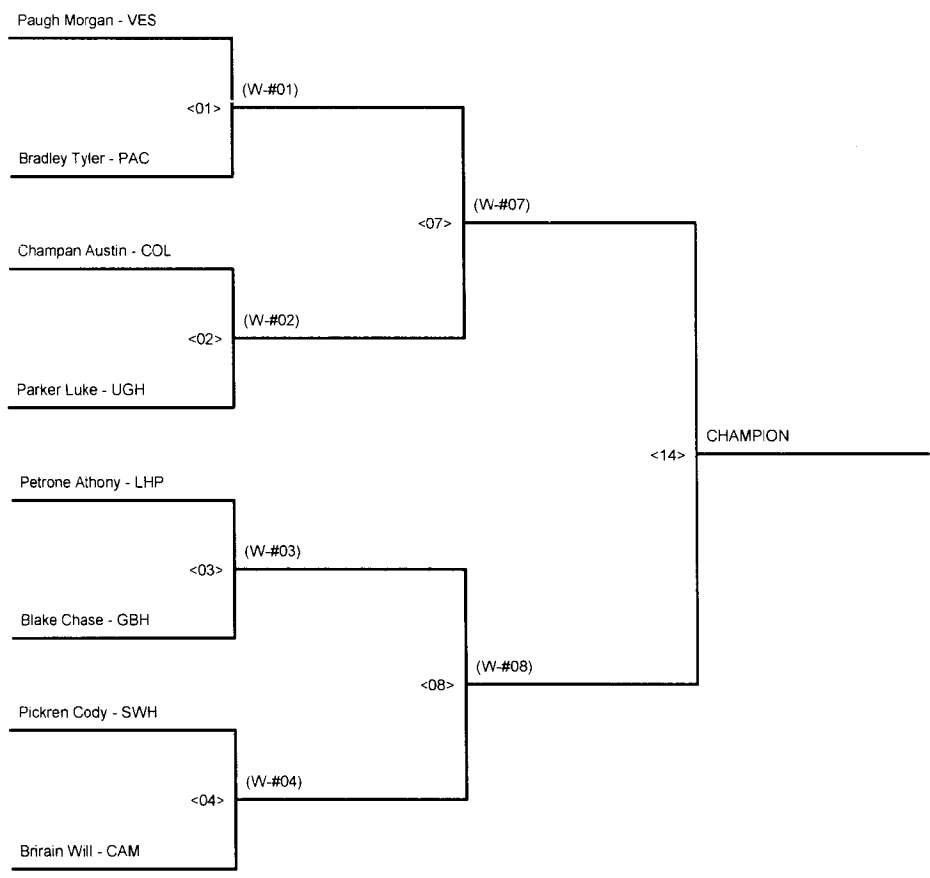

# CHAMPIONSHIP BRACKET - 152 SOUTH WALTON BORDER WARS SUPER EIGHT

QUARTER-FINALS      SEMI-FINALS      FINALS

# CONSOLATION BRACKET - 152 SOUTH WALTON BORDER WARS SUPER EIGHT

QUARTER-FINALS      SEMI-FINALS      FINALS