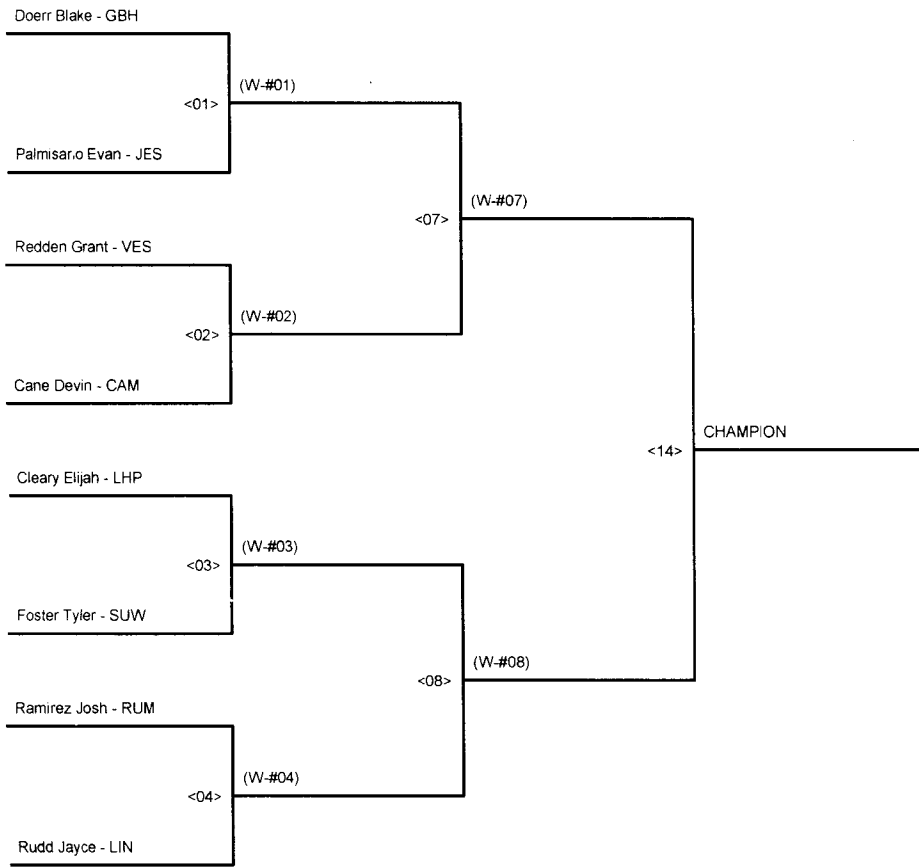

CHAMPIONSHIP BRACKET - 160 SOUTH WALTON BORDER WARS SUPER EIGHT

QUARTER-FINALS SEMI-FINALS FINALS

CONSOLATION BRACKET - 160 SOUTH WALTON BORDER WARS SUPER EIGHT

QUARTER-FINALS SEMI-FINALS FINALS