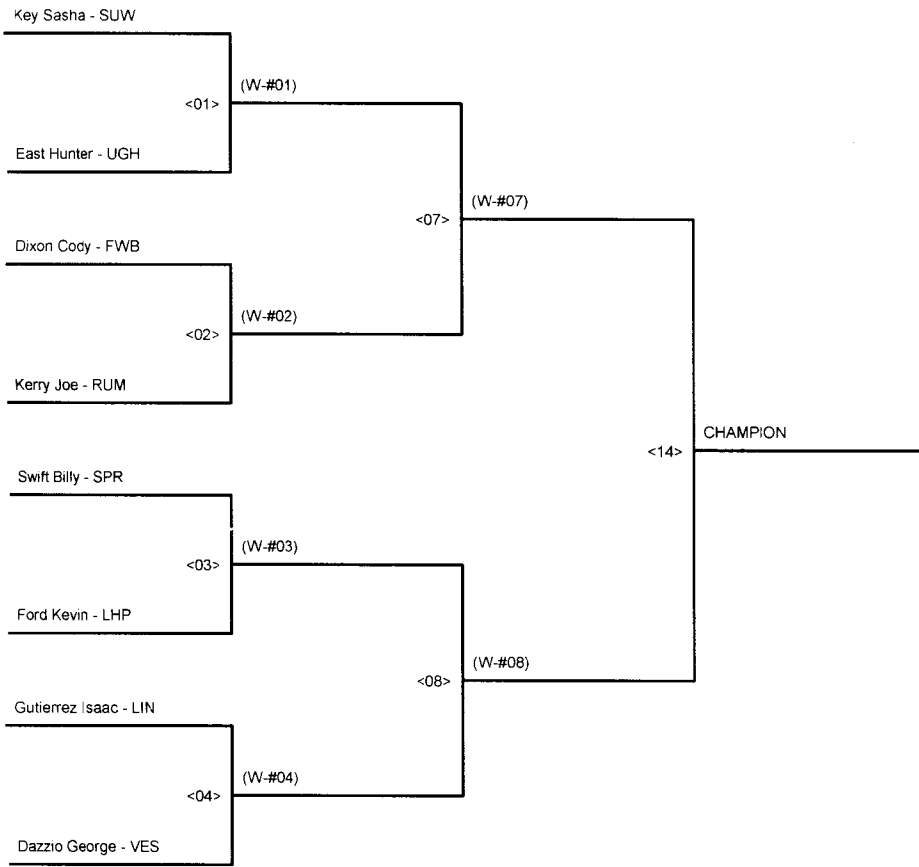

CHAMPIONSHIP BRACKET - 170 SOUTH WALTON BORDER WARS SUPER EIGHT

QUARTER-FINALS SEMI-FINALS FINALS

CONSOLATION BRACKET - 170 SOUTH WALTON BORDER WARS SUPER EIGHT

QUARTER-FINALS SEMI-FINALS FINALS