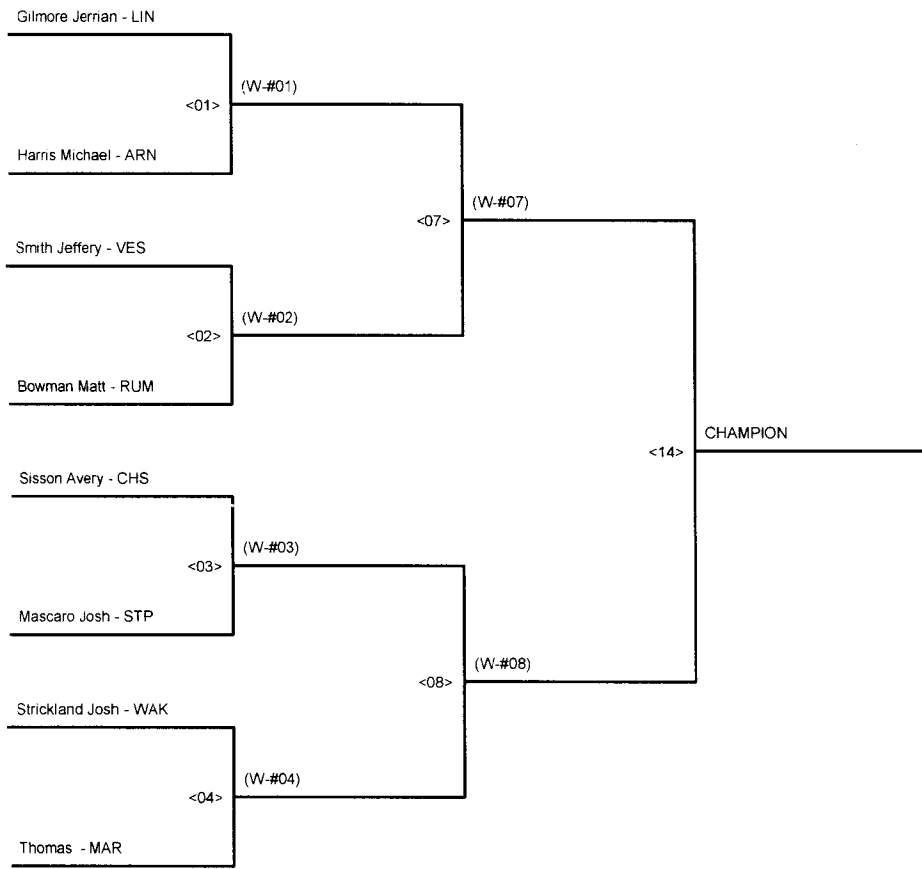

CHAMPIONSHIP BRACKET - 182 SOUTH WALTON BORDER WARS SUPER EIGHT

QUARTER-FINALS SEMI-FINALS FINALS

CONSOLATION BRACKET - 182 SOUTH WALTON BORDER WARS SUPER EIGHT

QUARTER-FINALS SEMI-FINALS FINALS