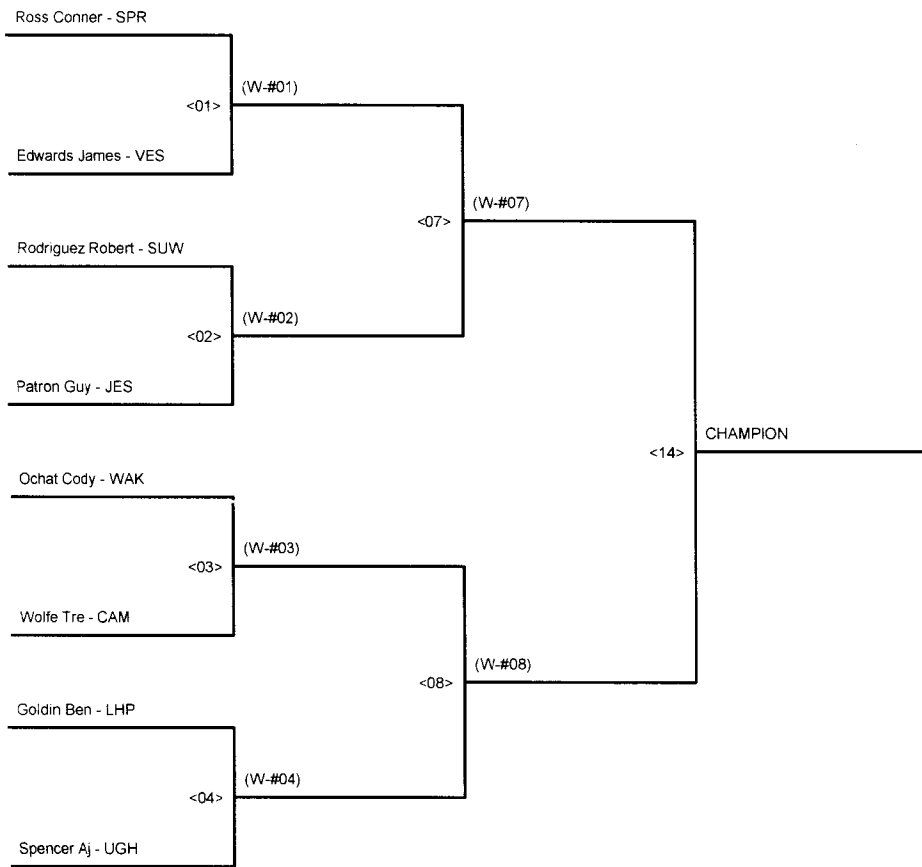

# CHAMPIONSHIP BRACKET - 195 SOUTH WALTON BORDER WARS SUPER EIGHT

QUARTER-FINALS      SEMI-FINALS      FINALS

# CONSOLATION BRACKET - 195 SOUTH WALTON BORDER WARS SUPER EIGHT

QUARTER-FINALS      SEMI-FINALS      FINALS