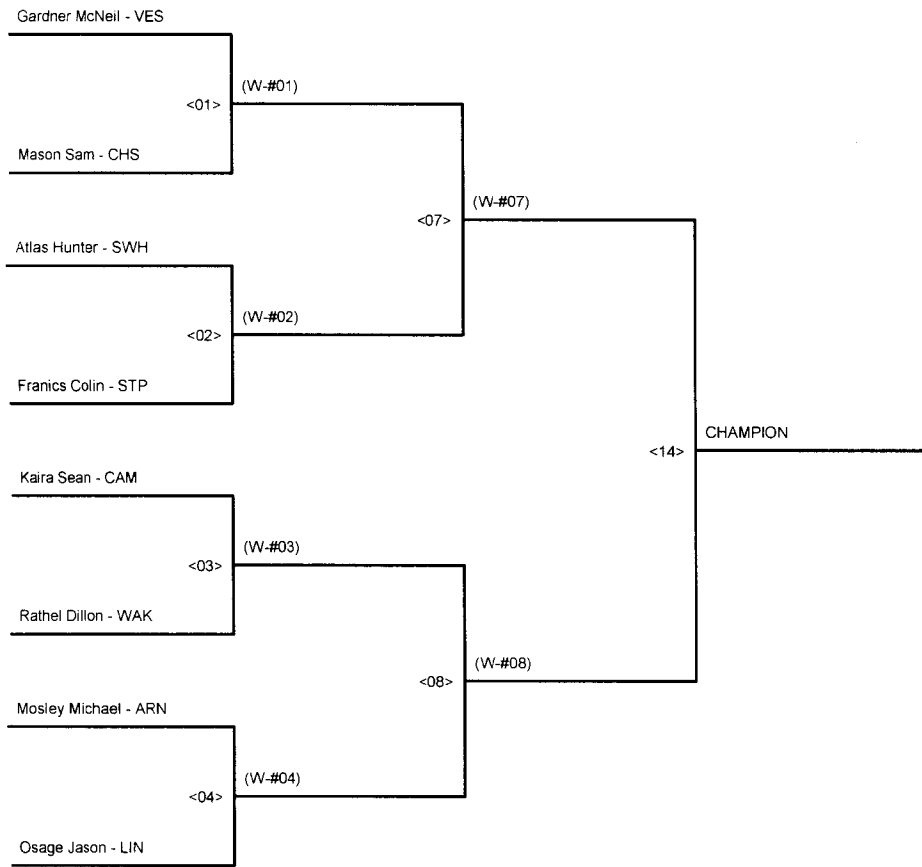

CHAMPIONSHIP BRACKET - 220 SOUTH WALTON BORDER WARS SUPER EIGHT

QUARTER-FINALS SEMI-FINALS FINALS

CONSOLATION BRACKET - 220 SOUTH WALTON BORDER WARS SUPER EIGHT

QUARTER-FINALS SEMI-FINALS FINALS