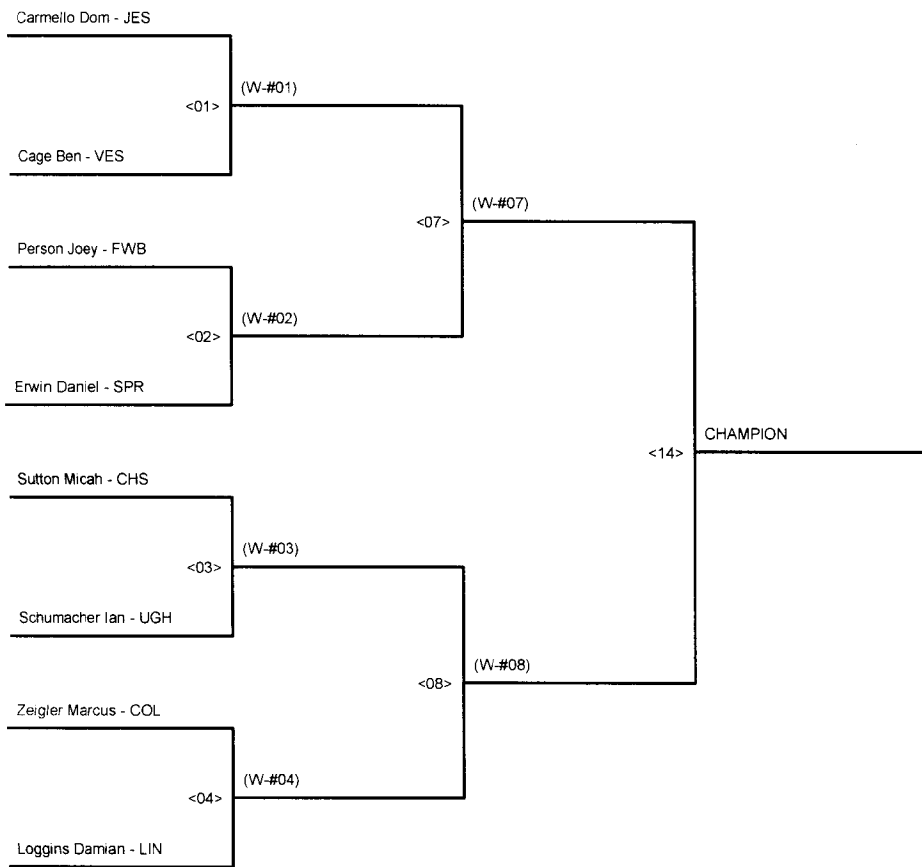

CHAMPIONSHIP BRACKET - 285 SOUTH WALTON BORDER WARS SUPER EIGHT

QUARTER-FINALS SEMI-FINALS FINALS

CONSOLATION BRACKET - 285 SOUTH WALTON BORDER WARS SUPER EIGHT

QUARTER-FINALS SEMI-FINALS FINALS