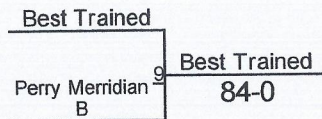

Bye
 28
 Bye
 0-0

Bye
 8TH

Jazz Town Duals 2015 Bracket

Round 1

Best Trained
1ST

Round 2

Easton
2ND

Round 3