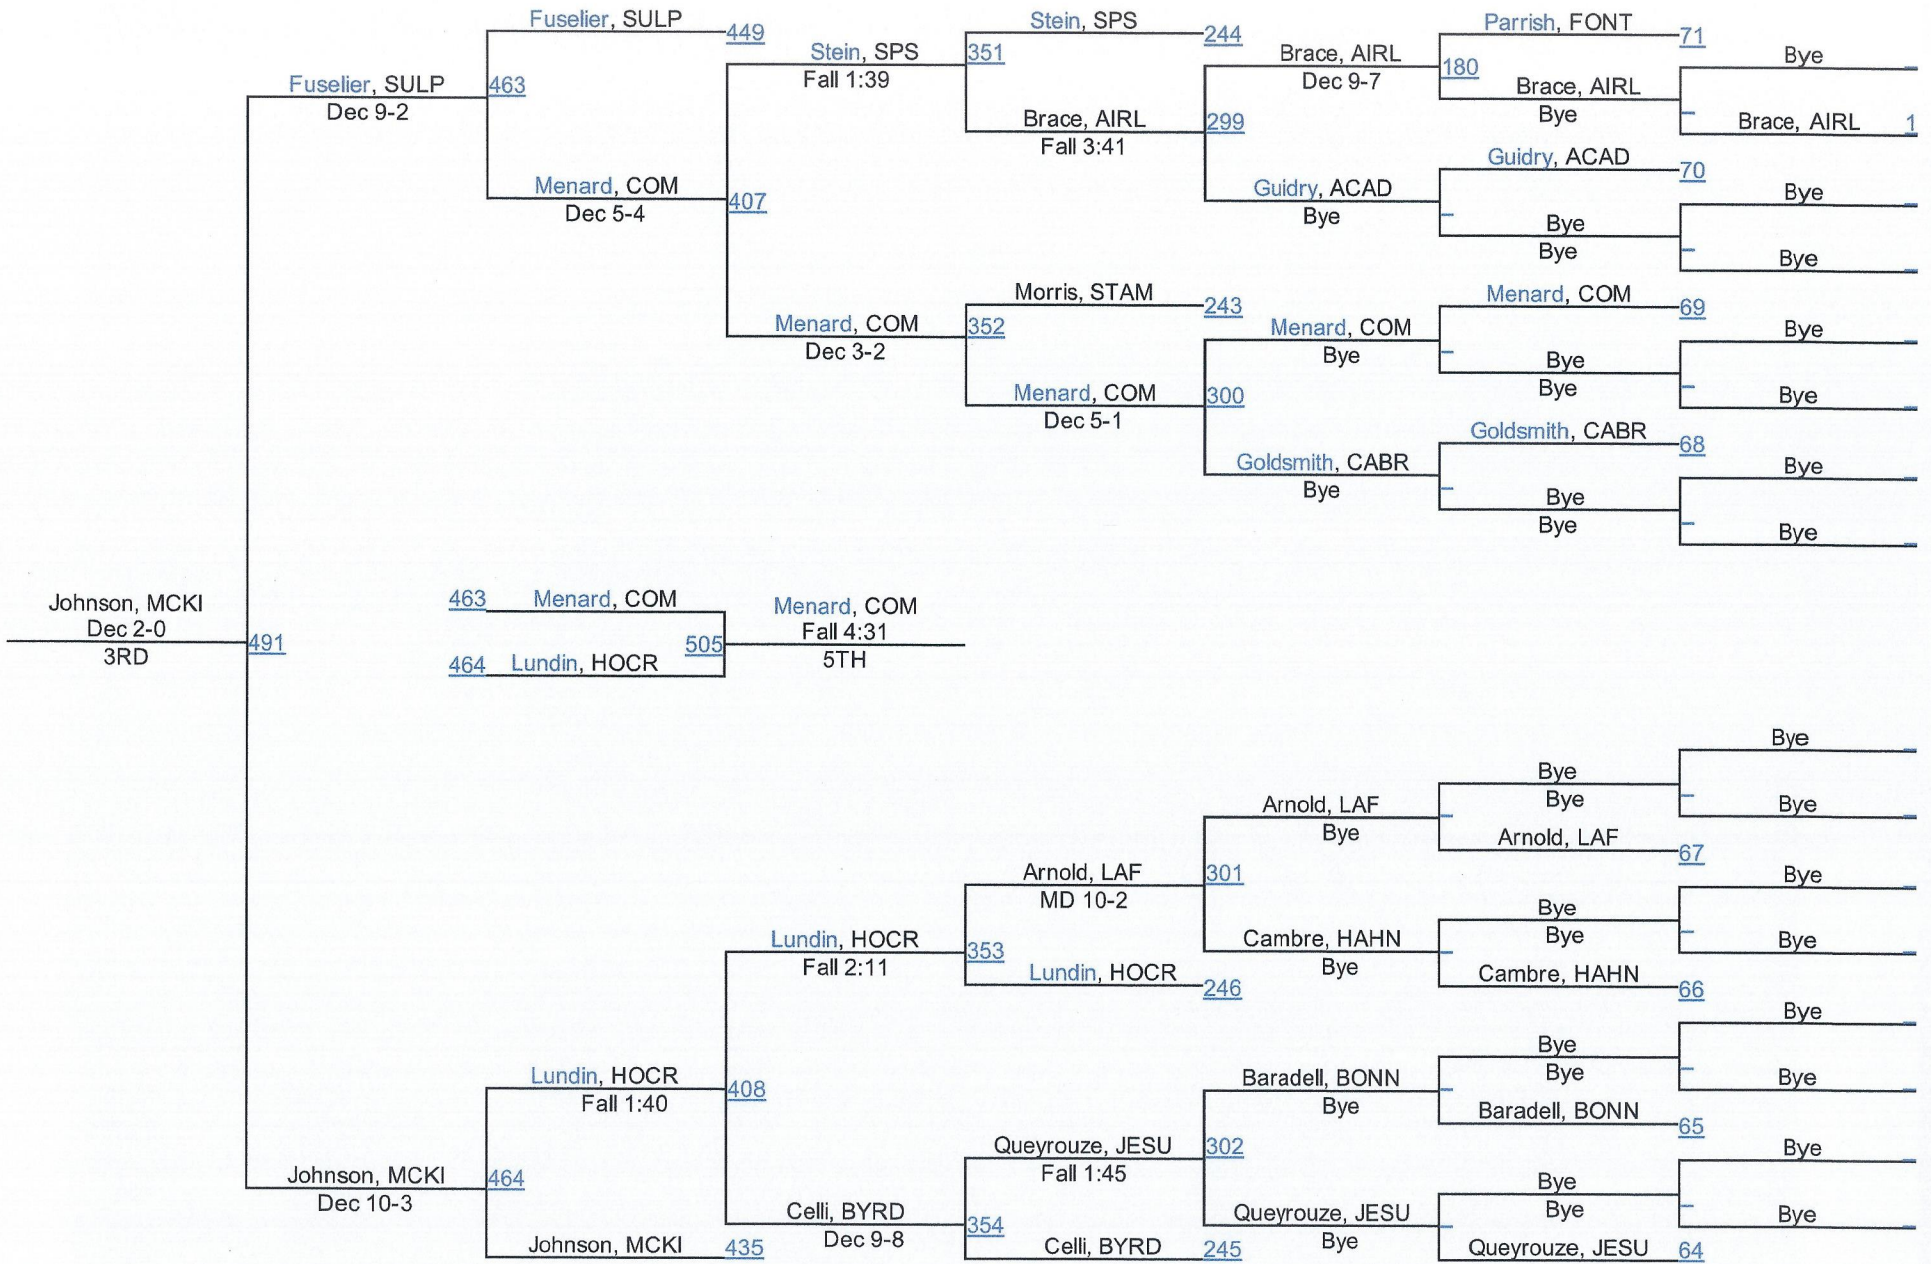

2016 LHSAA State Championships

LOUISIANA HIGH SCHOOL ATHLETIC ASSOCIATION

D 1106

2016 LHSAA State Championships

D 1113

2016 LHSAA State Championships

LOUISIANA HIGH SCHOOL ATHLETIC ASSOCIATION

D 1 120