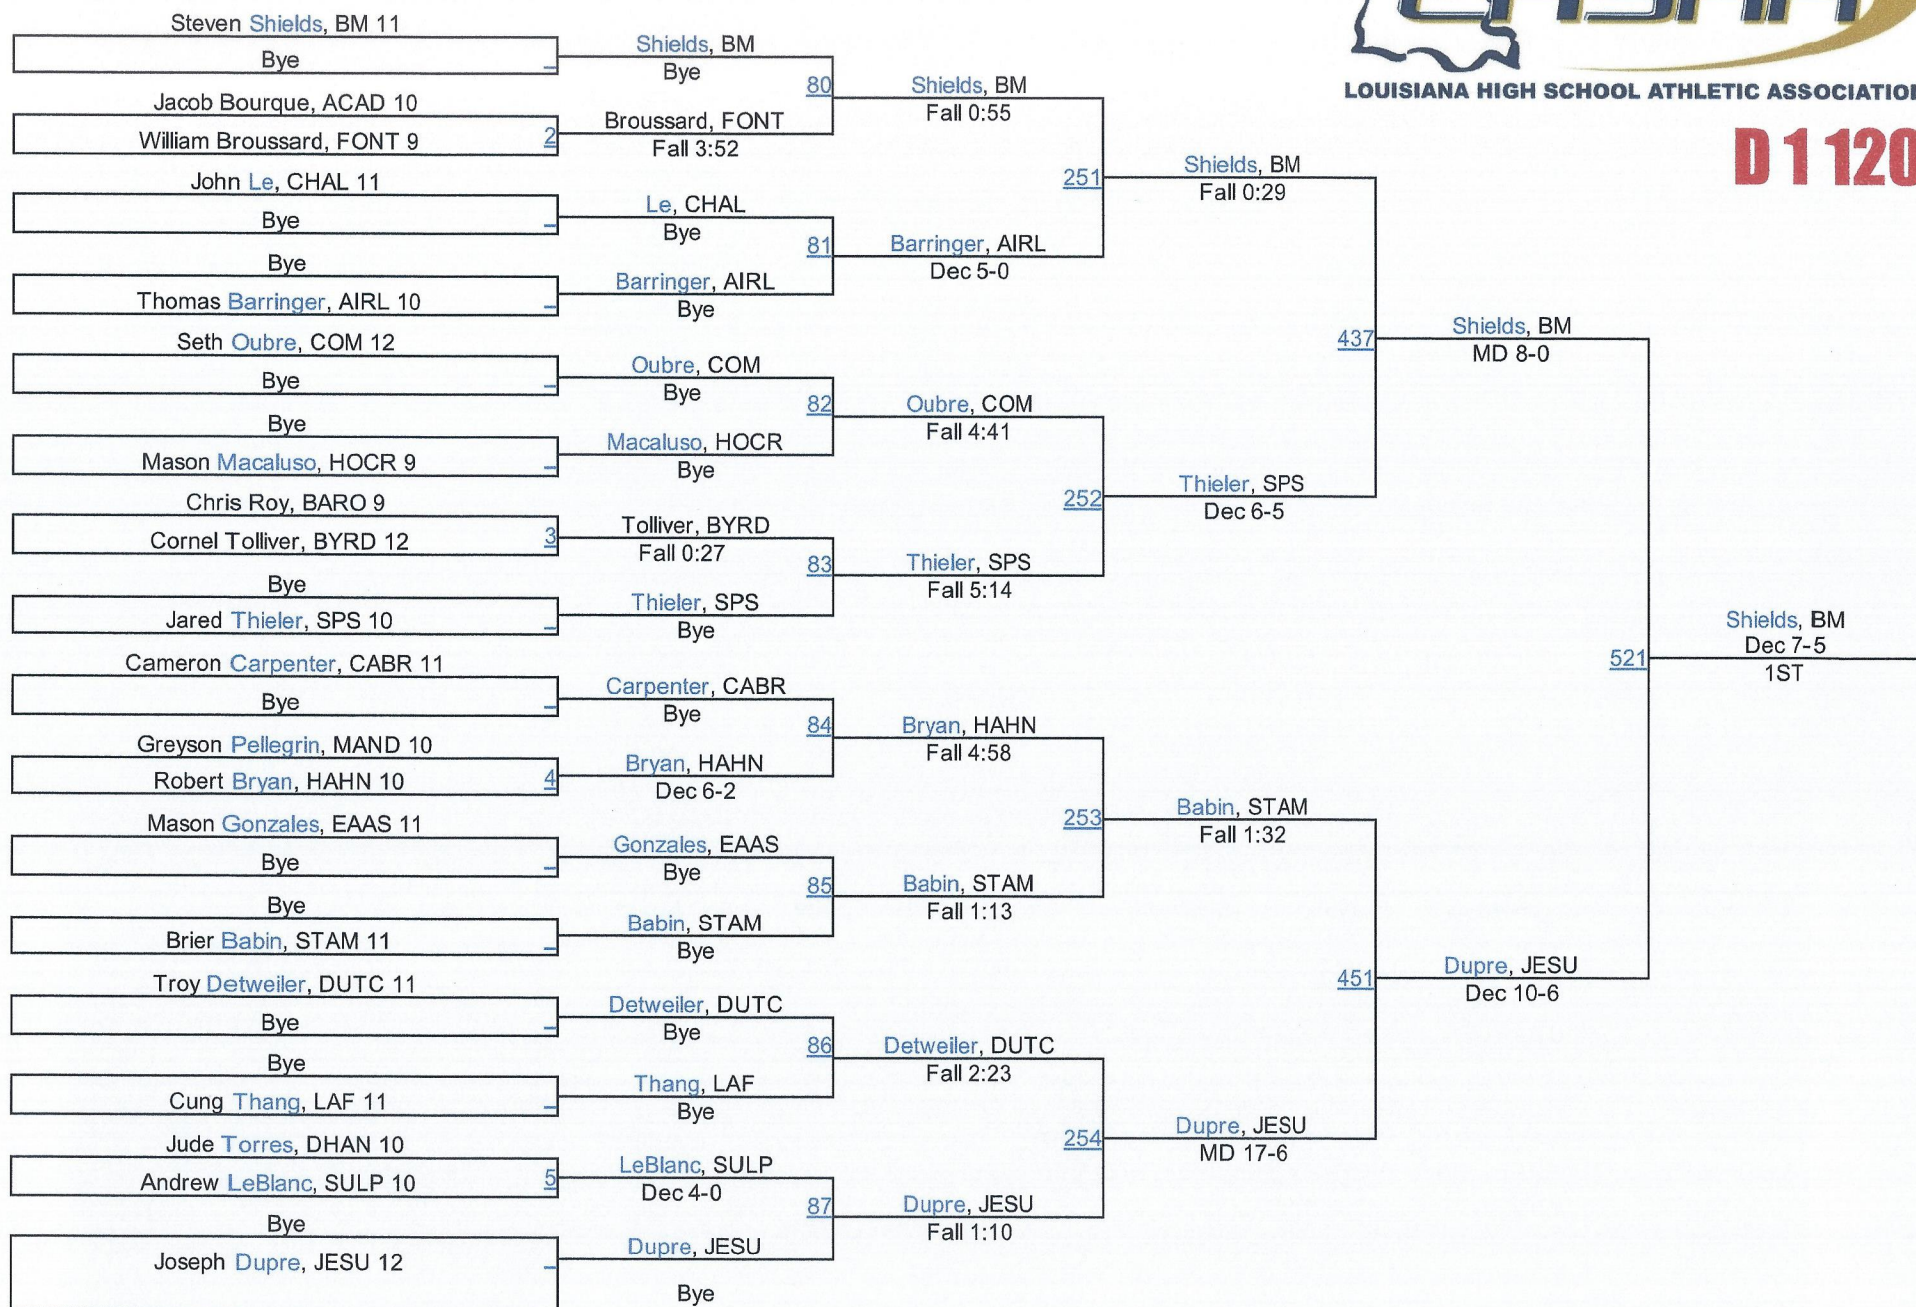

2016 LHSAA State Championships

LOUISIANA HIGH SCHOOL ATHLETIC ASSOCIATION

D 1106

2016 LHSAA State Championships

D 1113

2016 LHSAA State Championships

LOUISIANA HIGH SCHOOL ATHLETIC ASSOCIATION

D 1 120