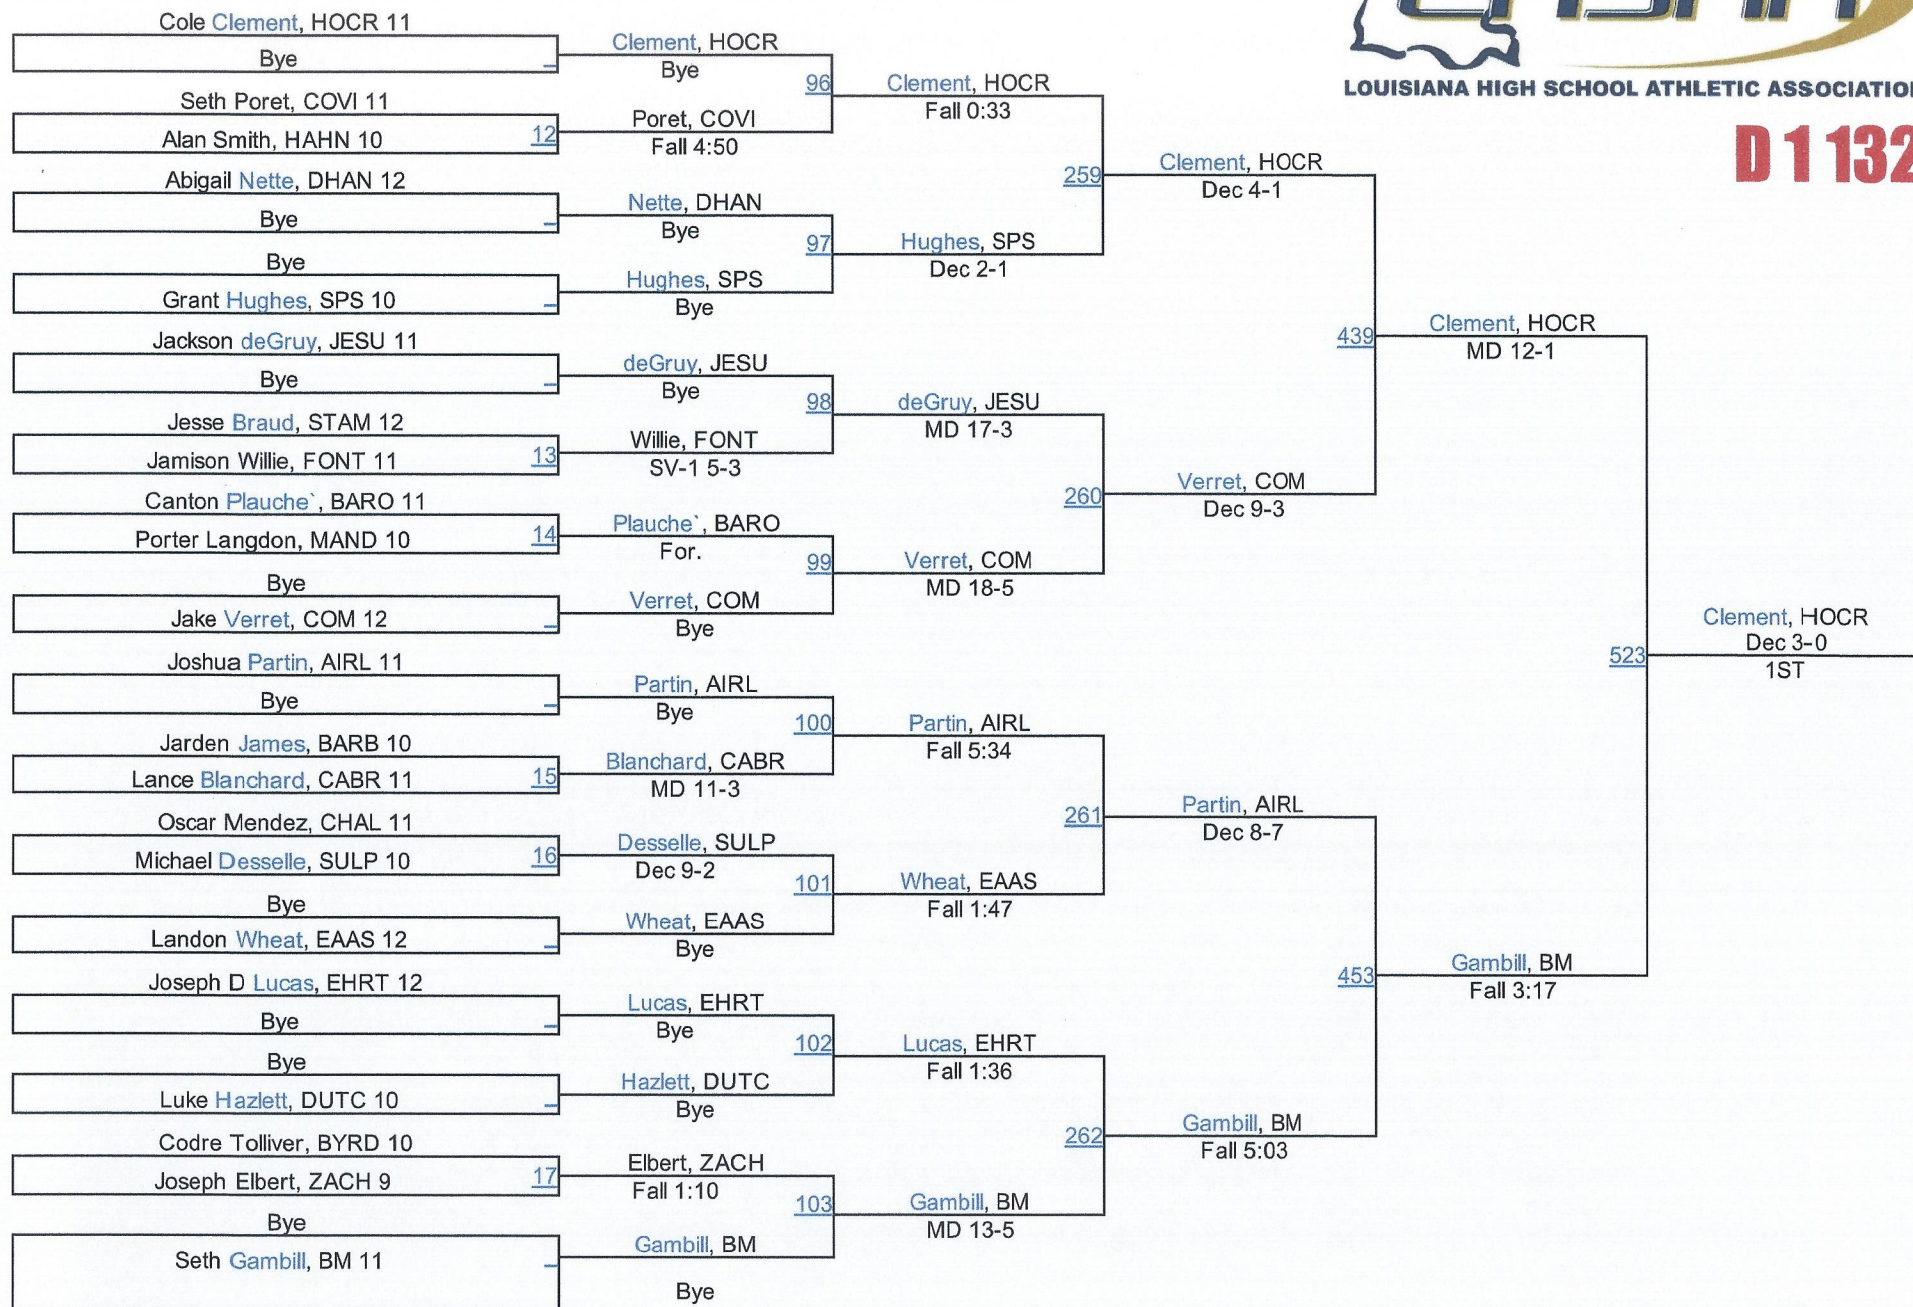

D 1126

2016 LHSAA State Championships

LOUISIANA HIGH SCHOOL ATHLETIC ASSOCIATION

D 1 132

D 1132

2016 LHSAA State Championships

LOUISIANA HIGH SCHOOL ATHLETIC ASSOCIATION

D 1 138