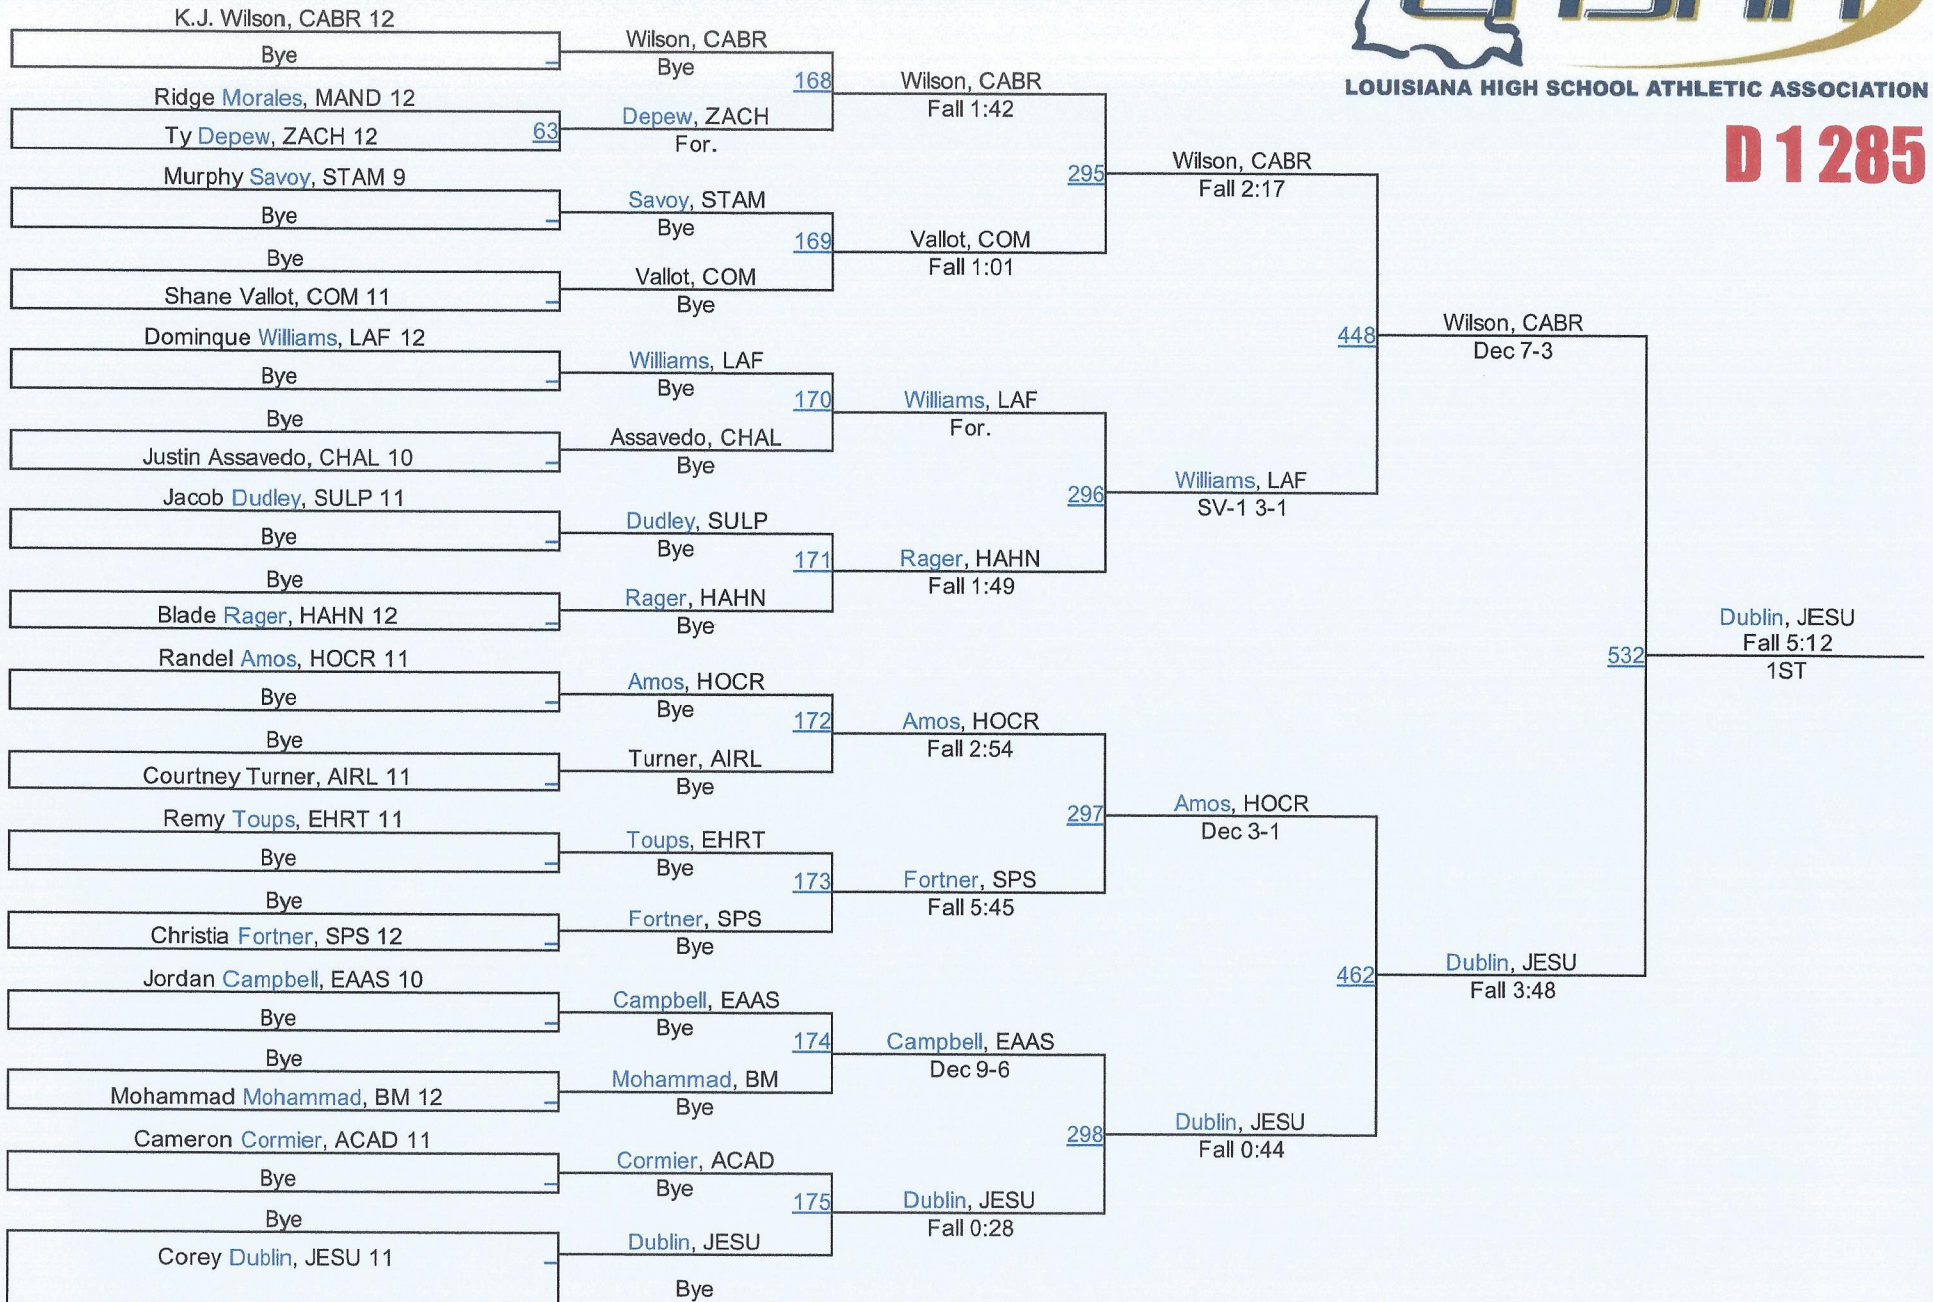

D 1220

2016 LHSAA State Championships

LOUISIANA HIGH SCHOOL ATHLETIC ASSOCIATION

D 1 285

D 1285