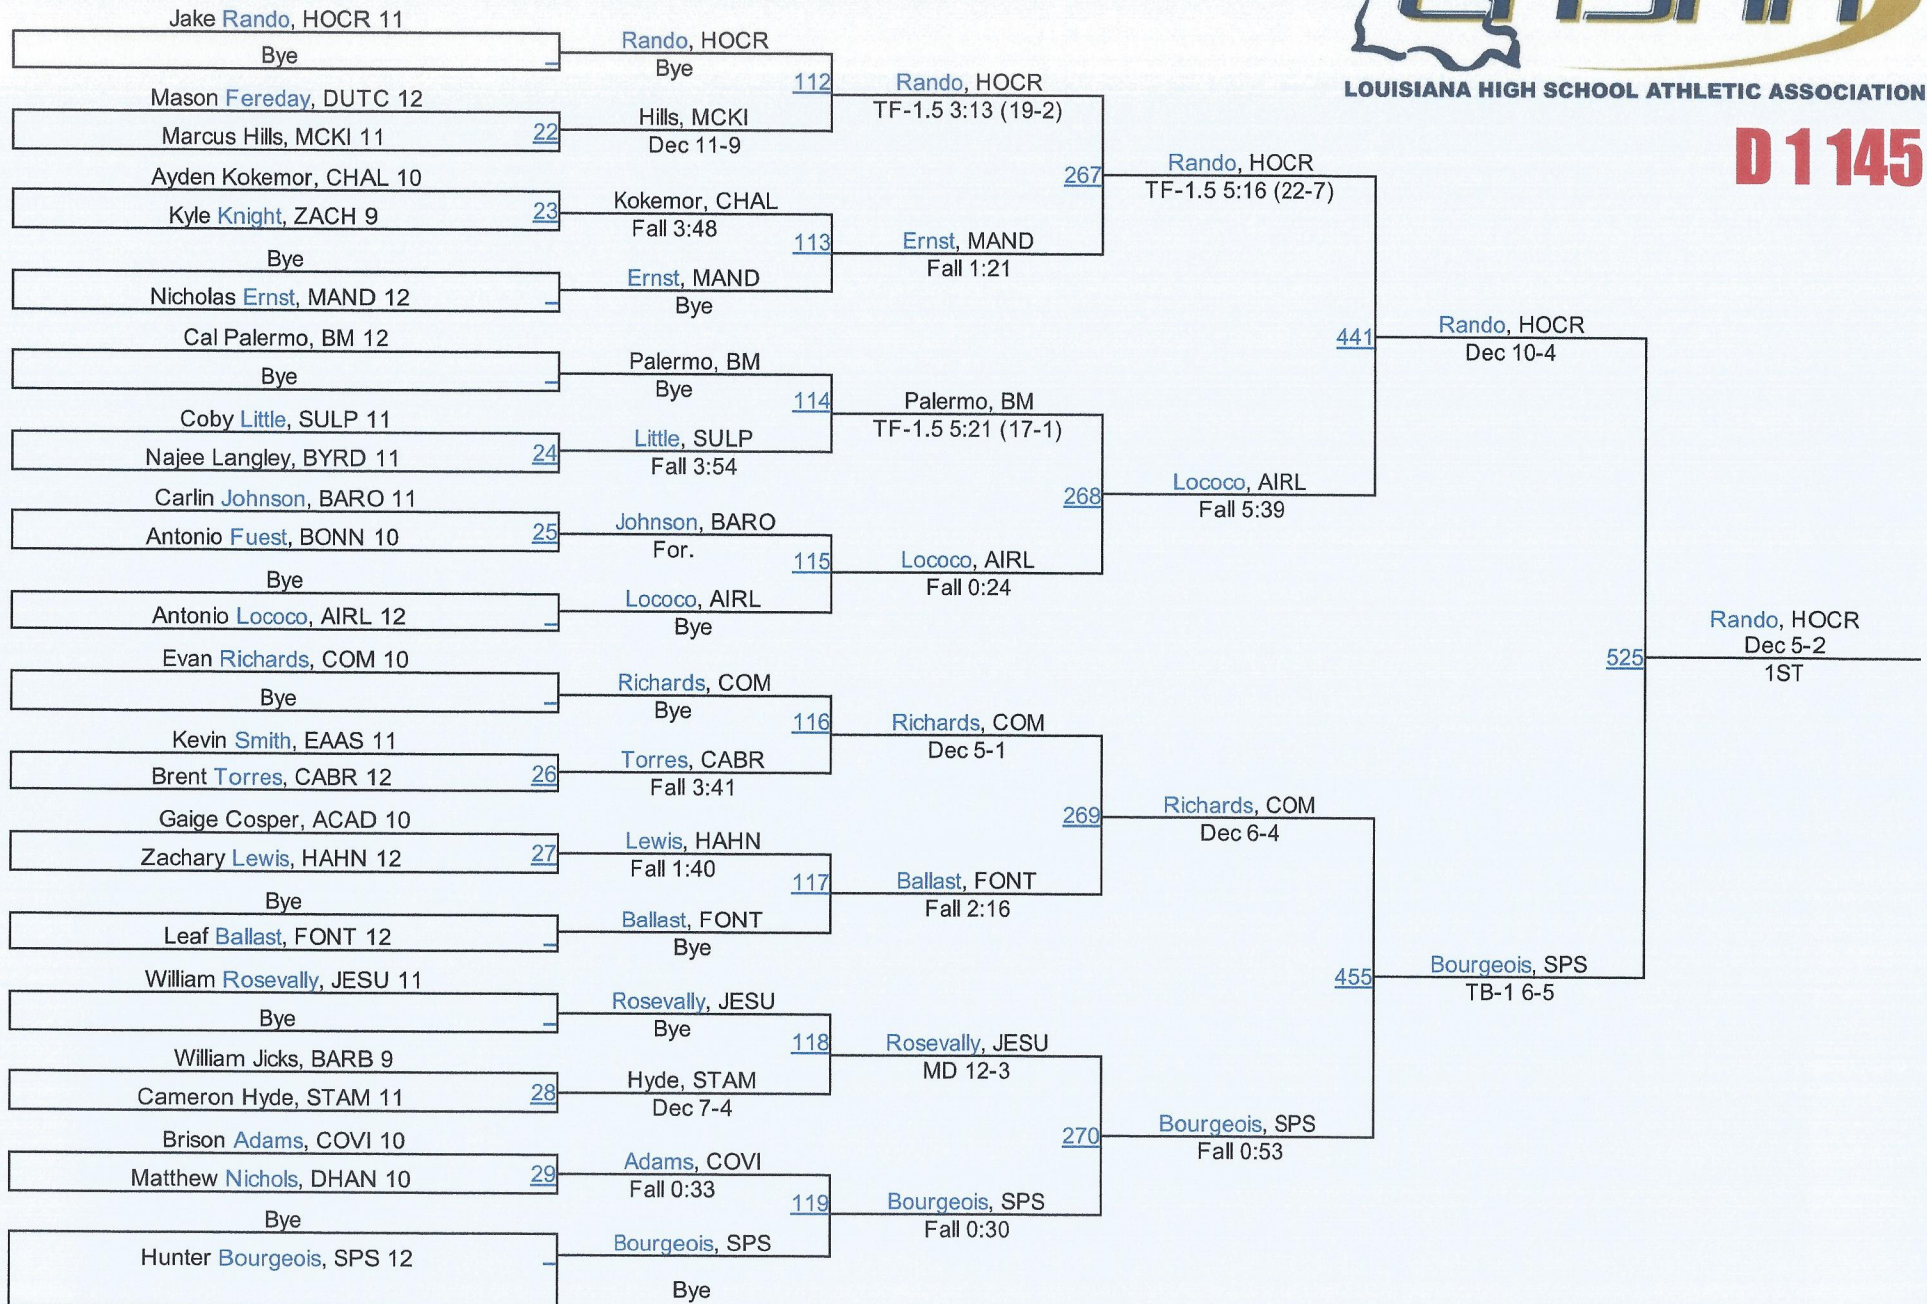

D 1138

2016 LHSAA State Championships

LOUISIANA HIGH SCHOOL ATHLETIC ASSOCIATION

D 1 145

D 1145

D 1152

2016 LHSAA State Championships

LOUISIANA HIGH SCHOOL ATHLETIC ASSOCIATION