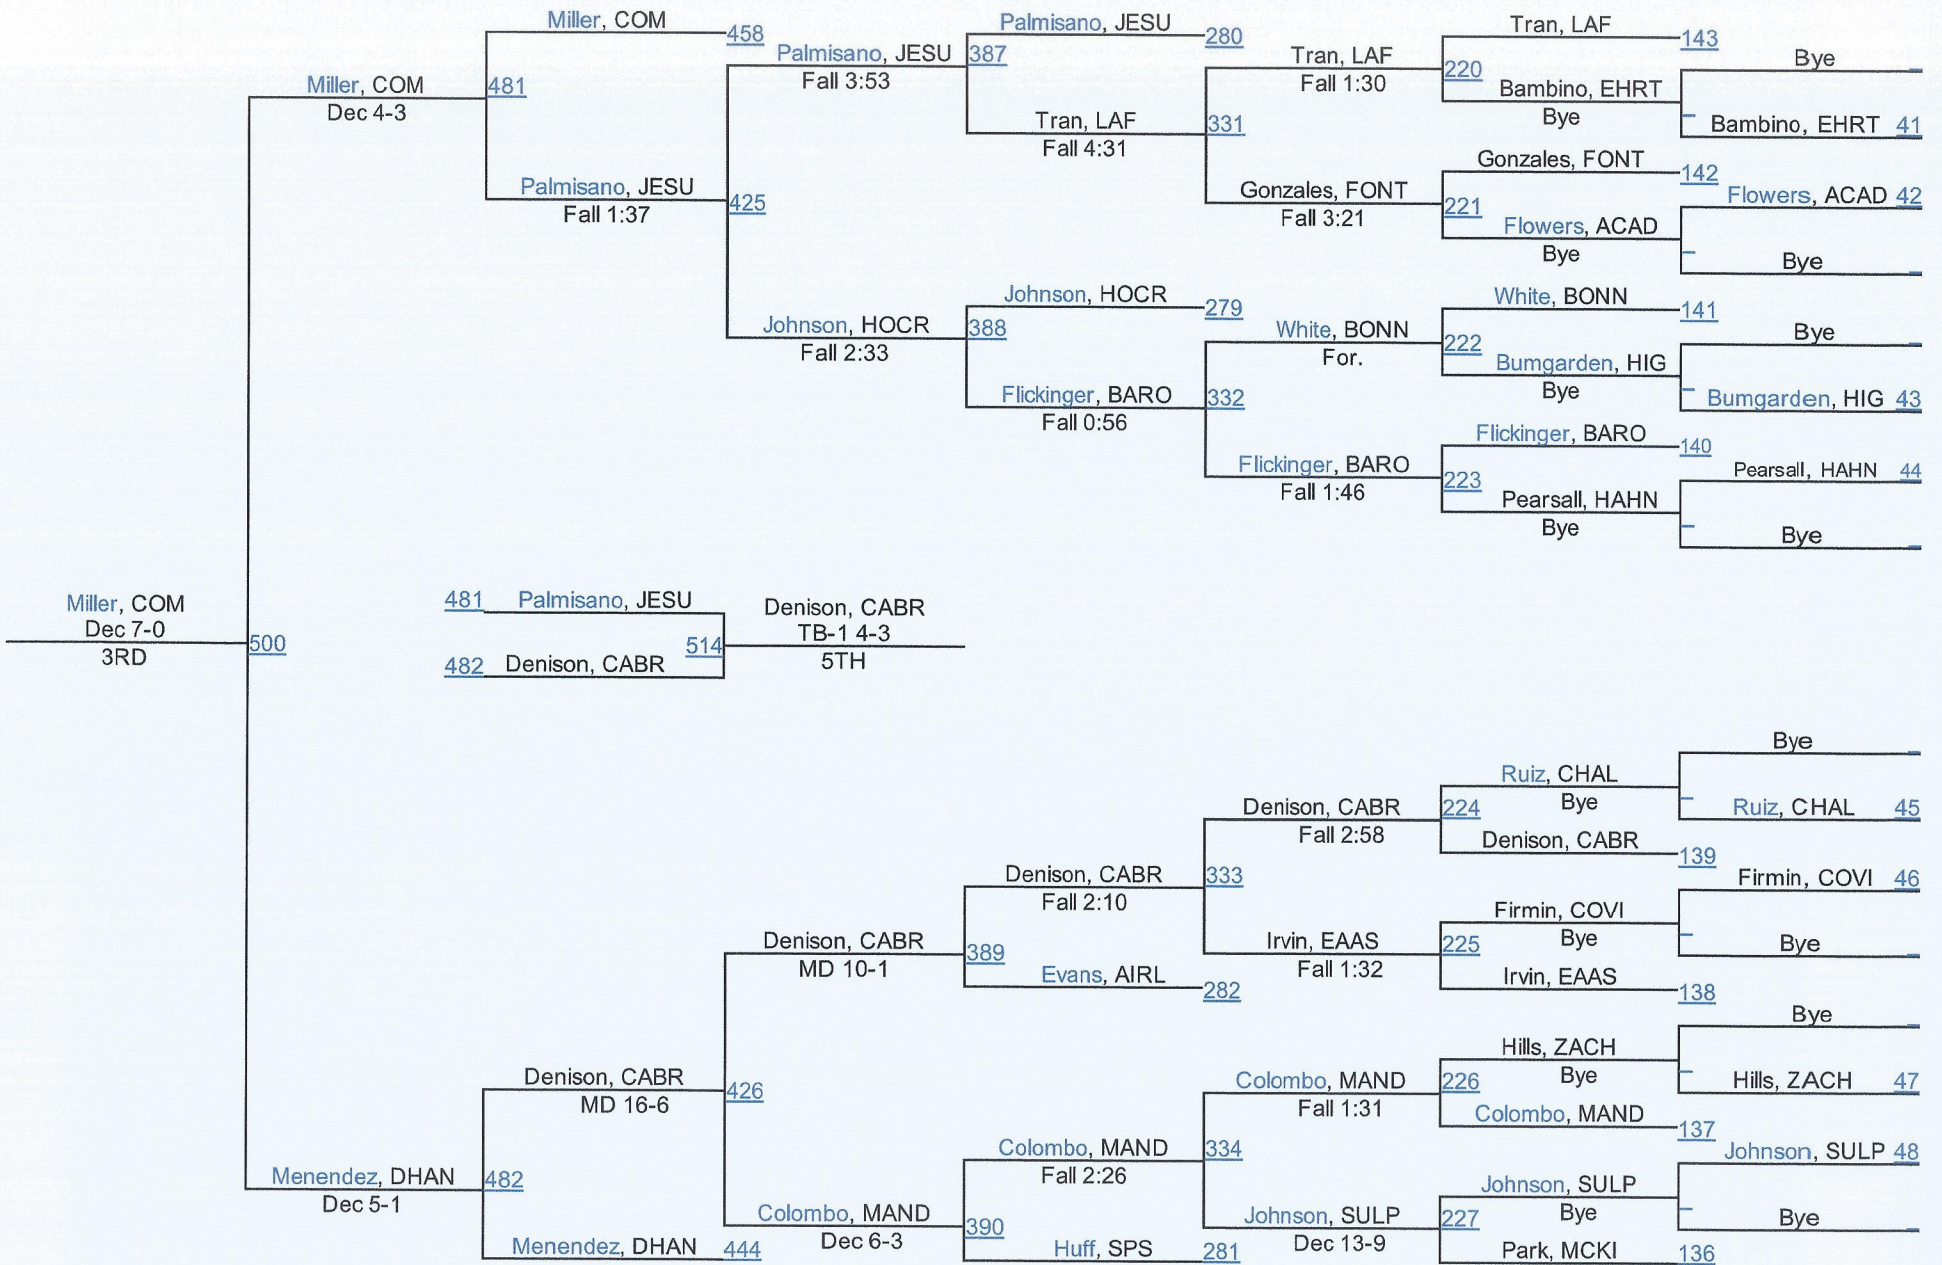

D 1 160

D 1160

2016 LHSAA State Championships

LOUISIANA HIGH SCHOOL ATHLETIC ASSOCIATION

D 1170

D 1170

2016 LHSAA State Championships

LOUISIANA HIGH SCHOOL ATHLETIC ASSOCIATION