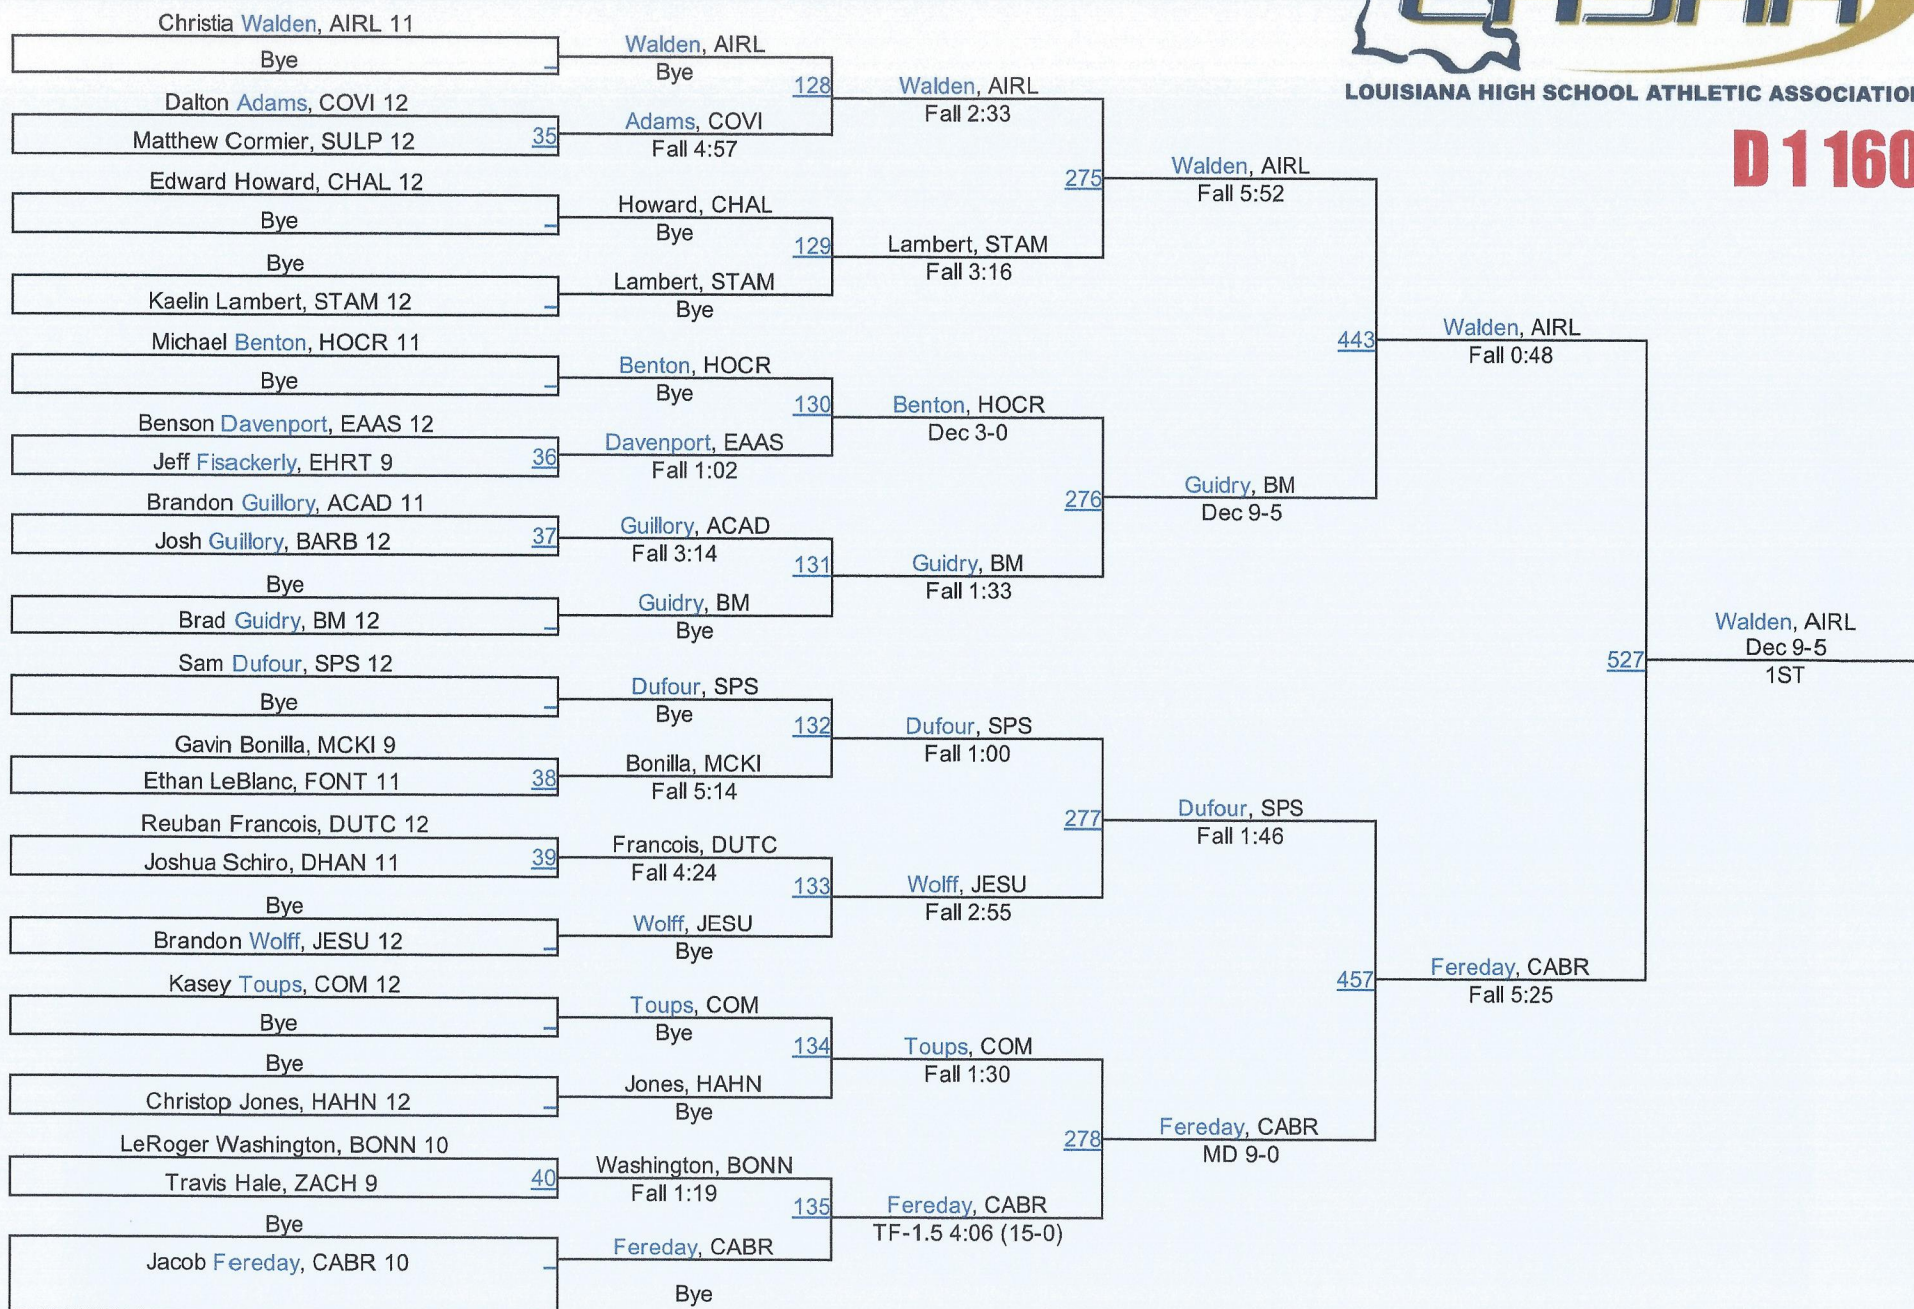

LOUISIANA HIGH SCHOOL ATHLETIC ASSOCIATION

D 1 160