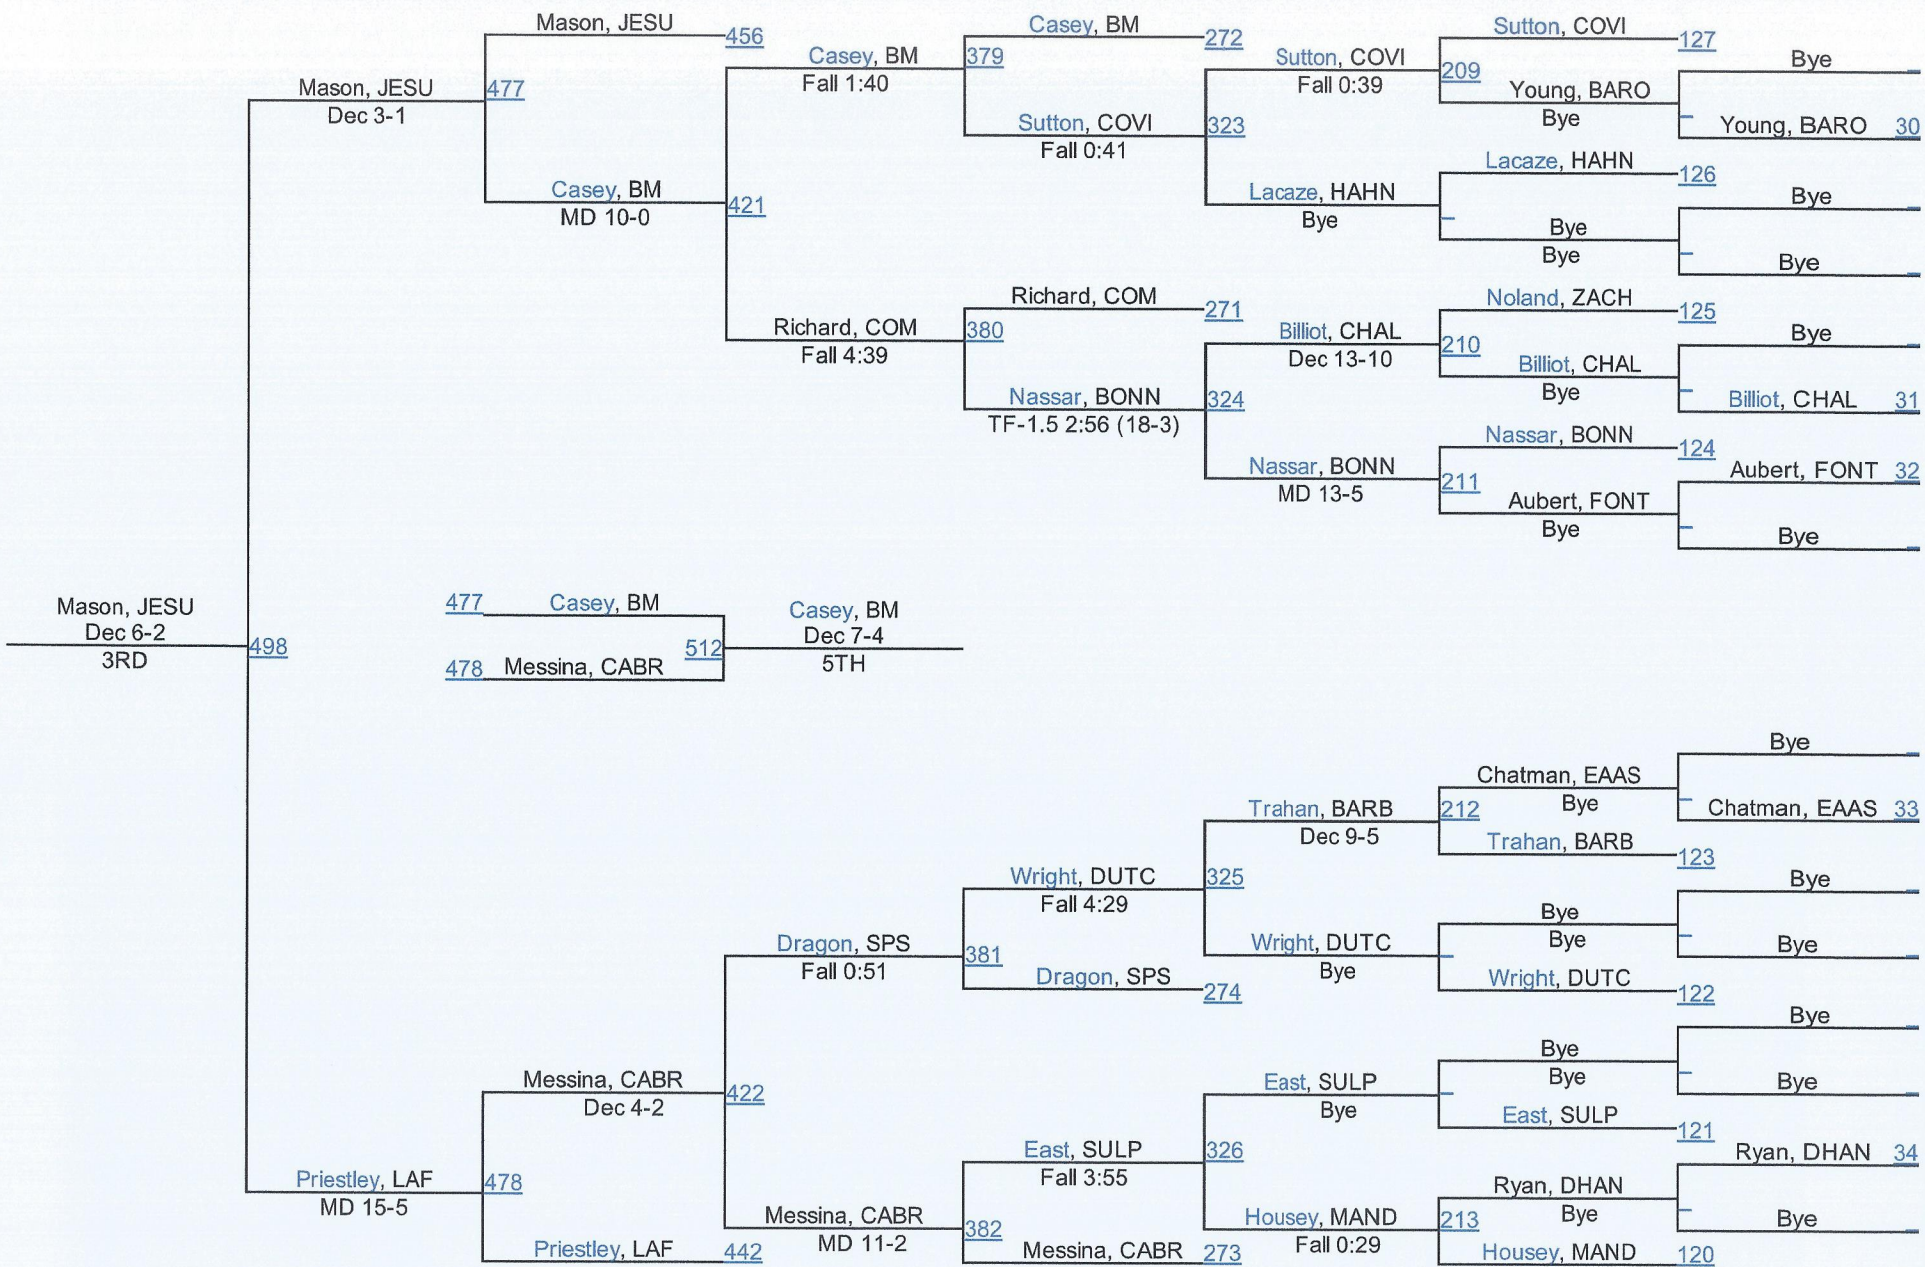

D 1138

2016 LHSAA State Championships

LOUISIANA HIGH SCHOOL ATHLETIC ASSOCIATION

D 1 145

D 1145

D 1152

2016 LHSAA State Championships

LOUISIANA HIGH SCHOOL ATHLETIC ASSOCIATION