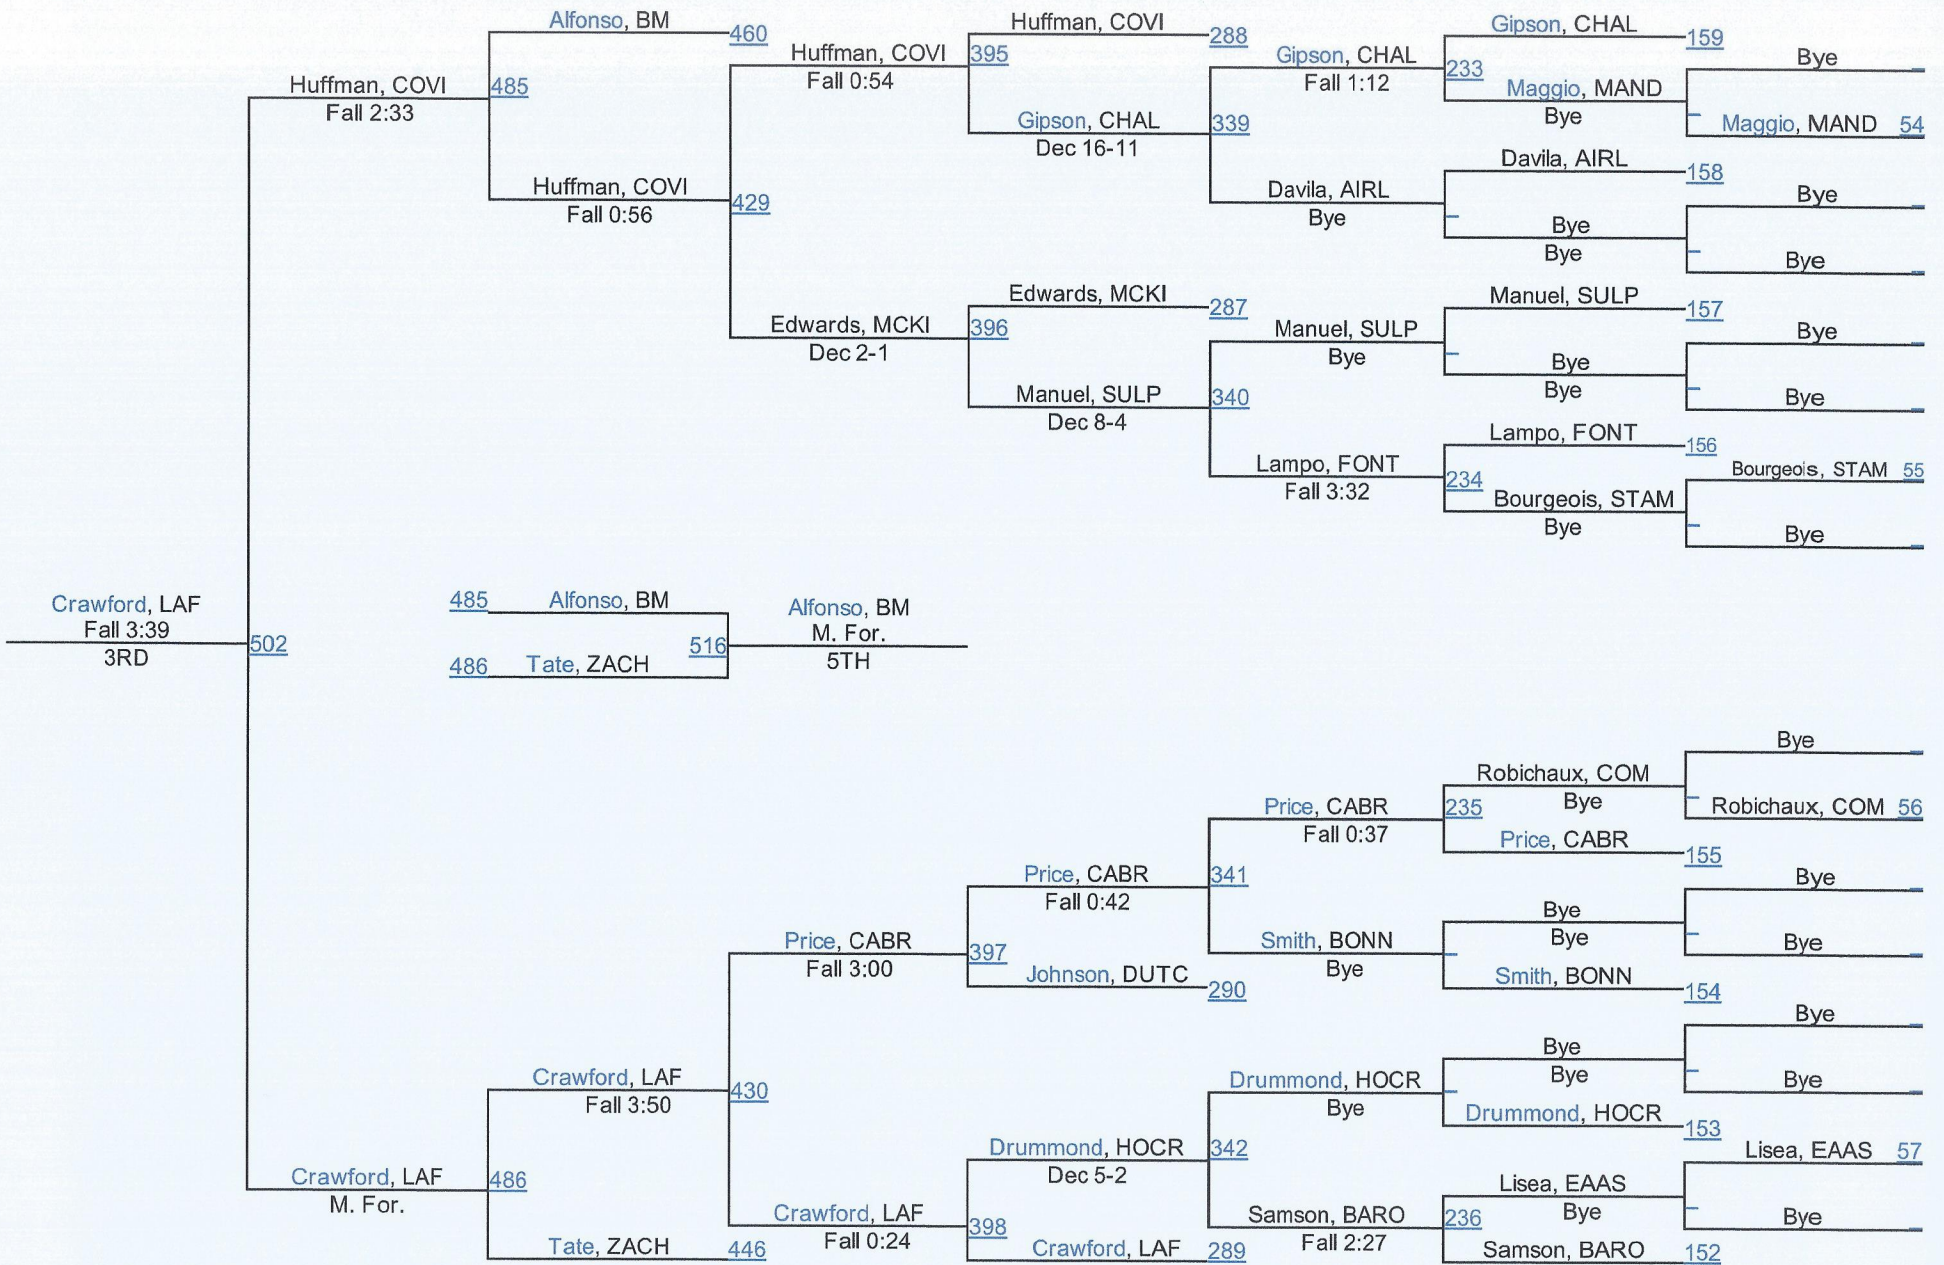

D 1182

D 1182

2016 LHSAA State Championships

LOUISIANA HIGH SCHOOL ATHLETIC ASSOCIATION

D 1 195

2016 LHSAA State Championships

LOUISIANA HIGH SCHOOL ATHLETIC ASSOCIATION

D 1 220