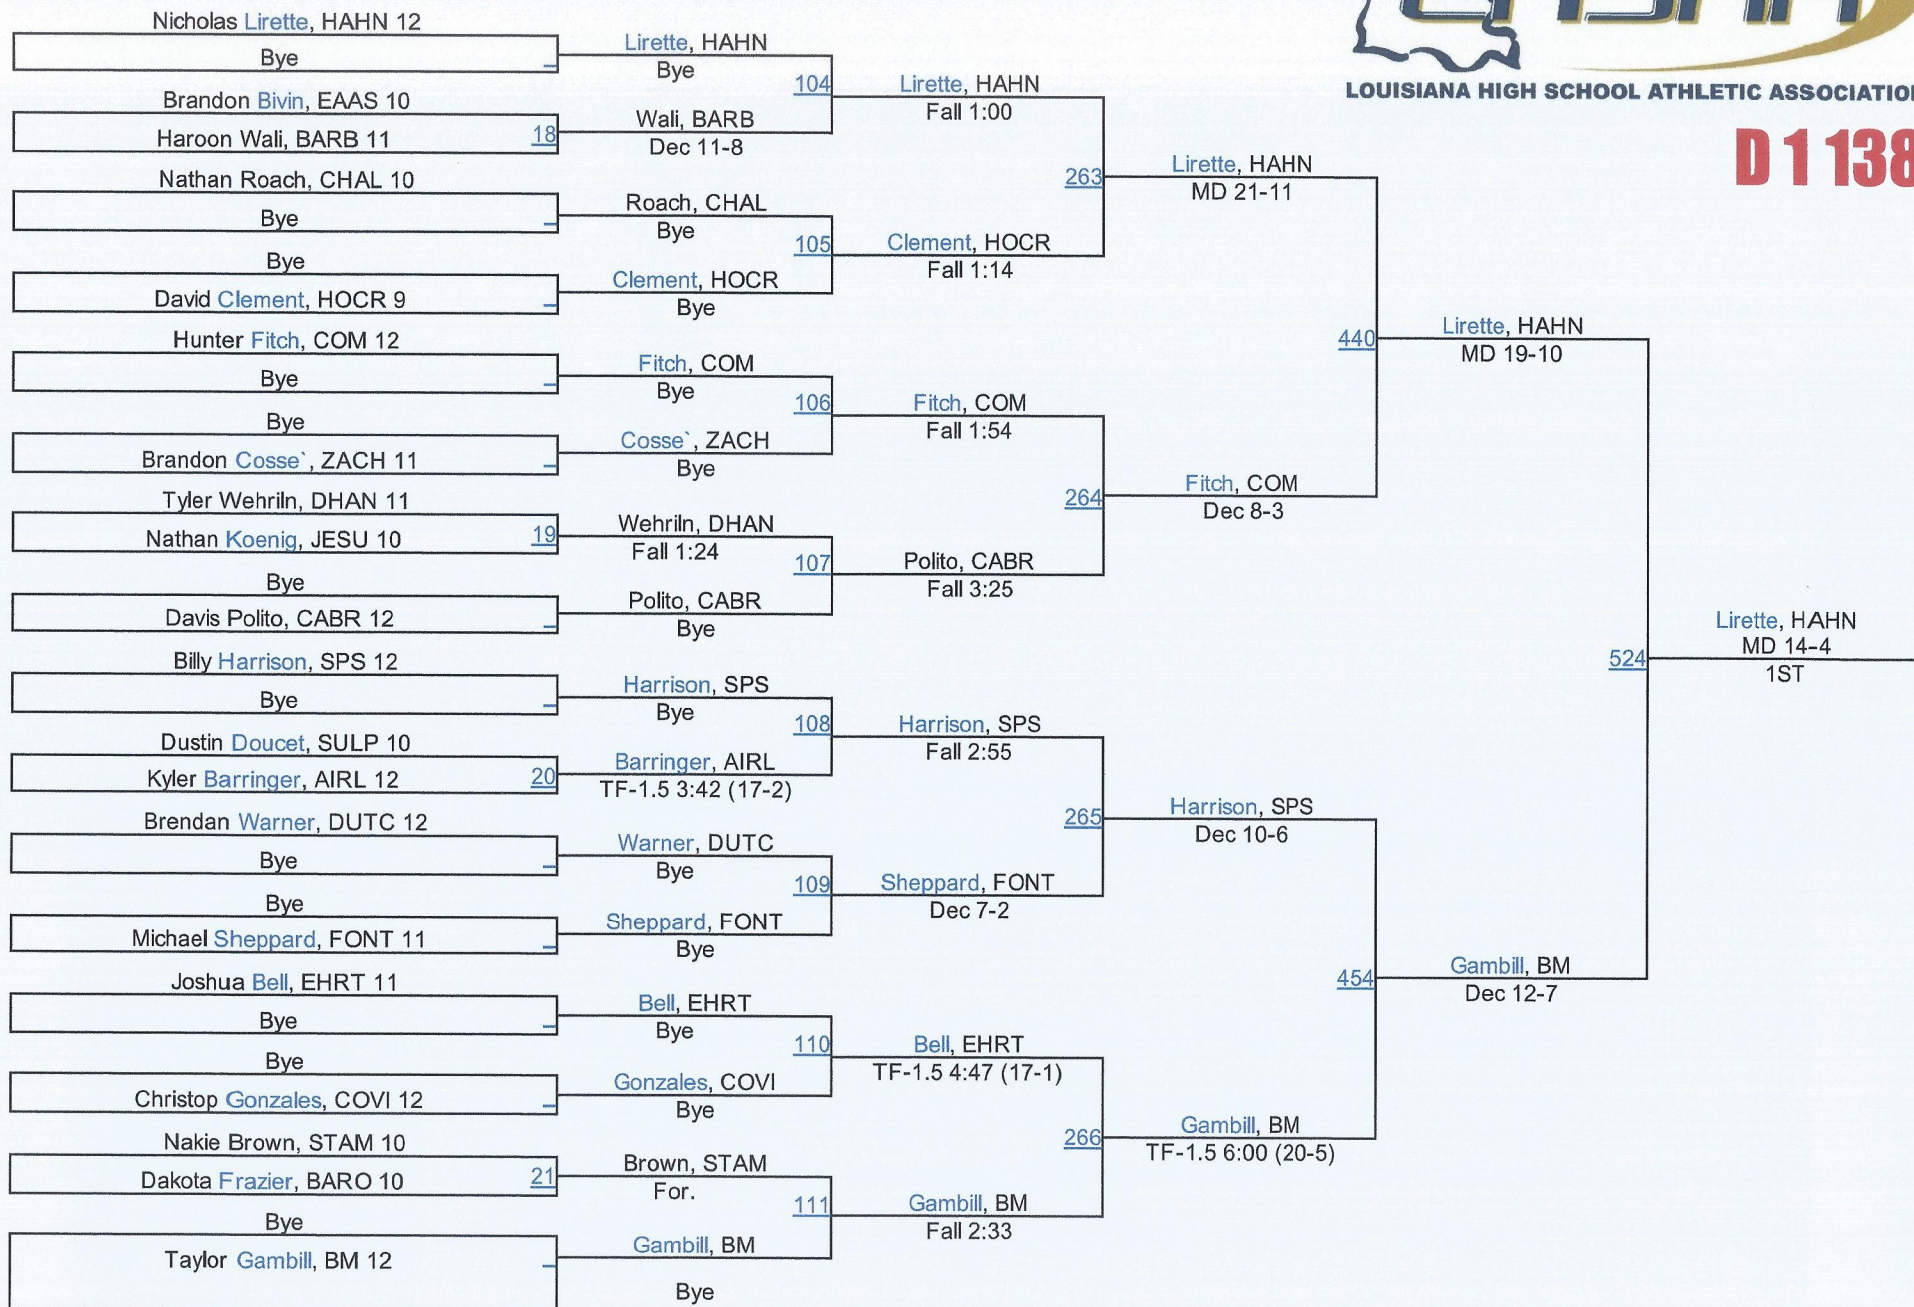

D 1126

2016 LHSAA State Championships

LOUISIANA HIGH SCHOOL ATHLETIC ASSOCIATION

D 1 132

D 1132

2016 LHSAA State Championships

LOUISIANA HIGH SCHOOL ATHLETIC ASSOCIATION

D 1 138