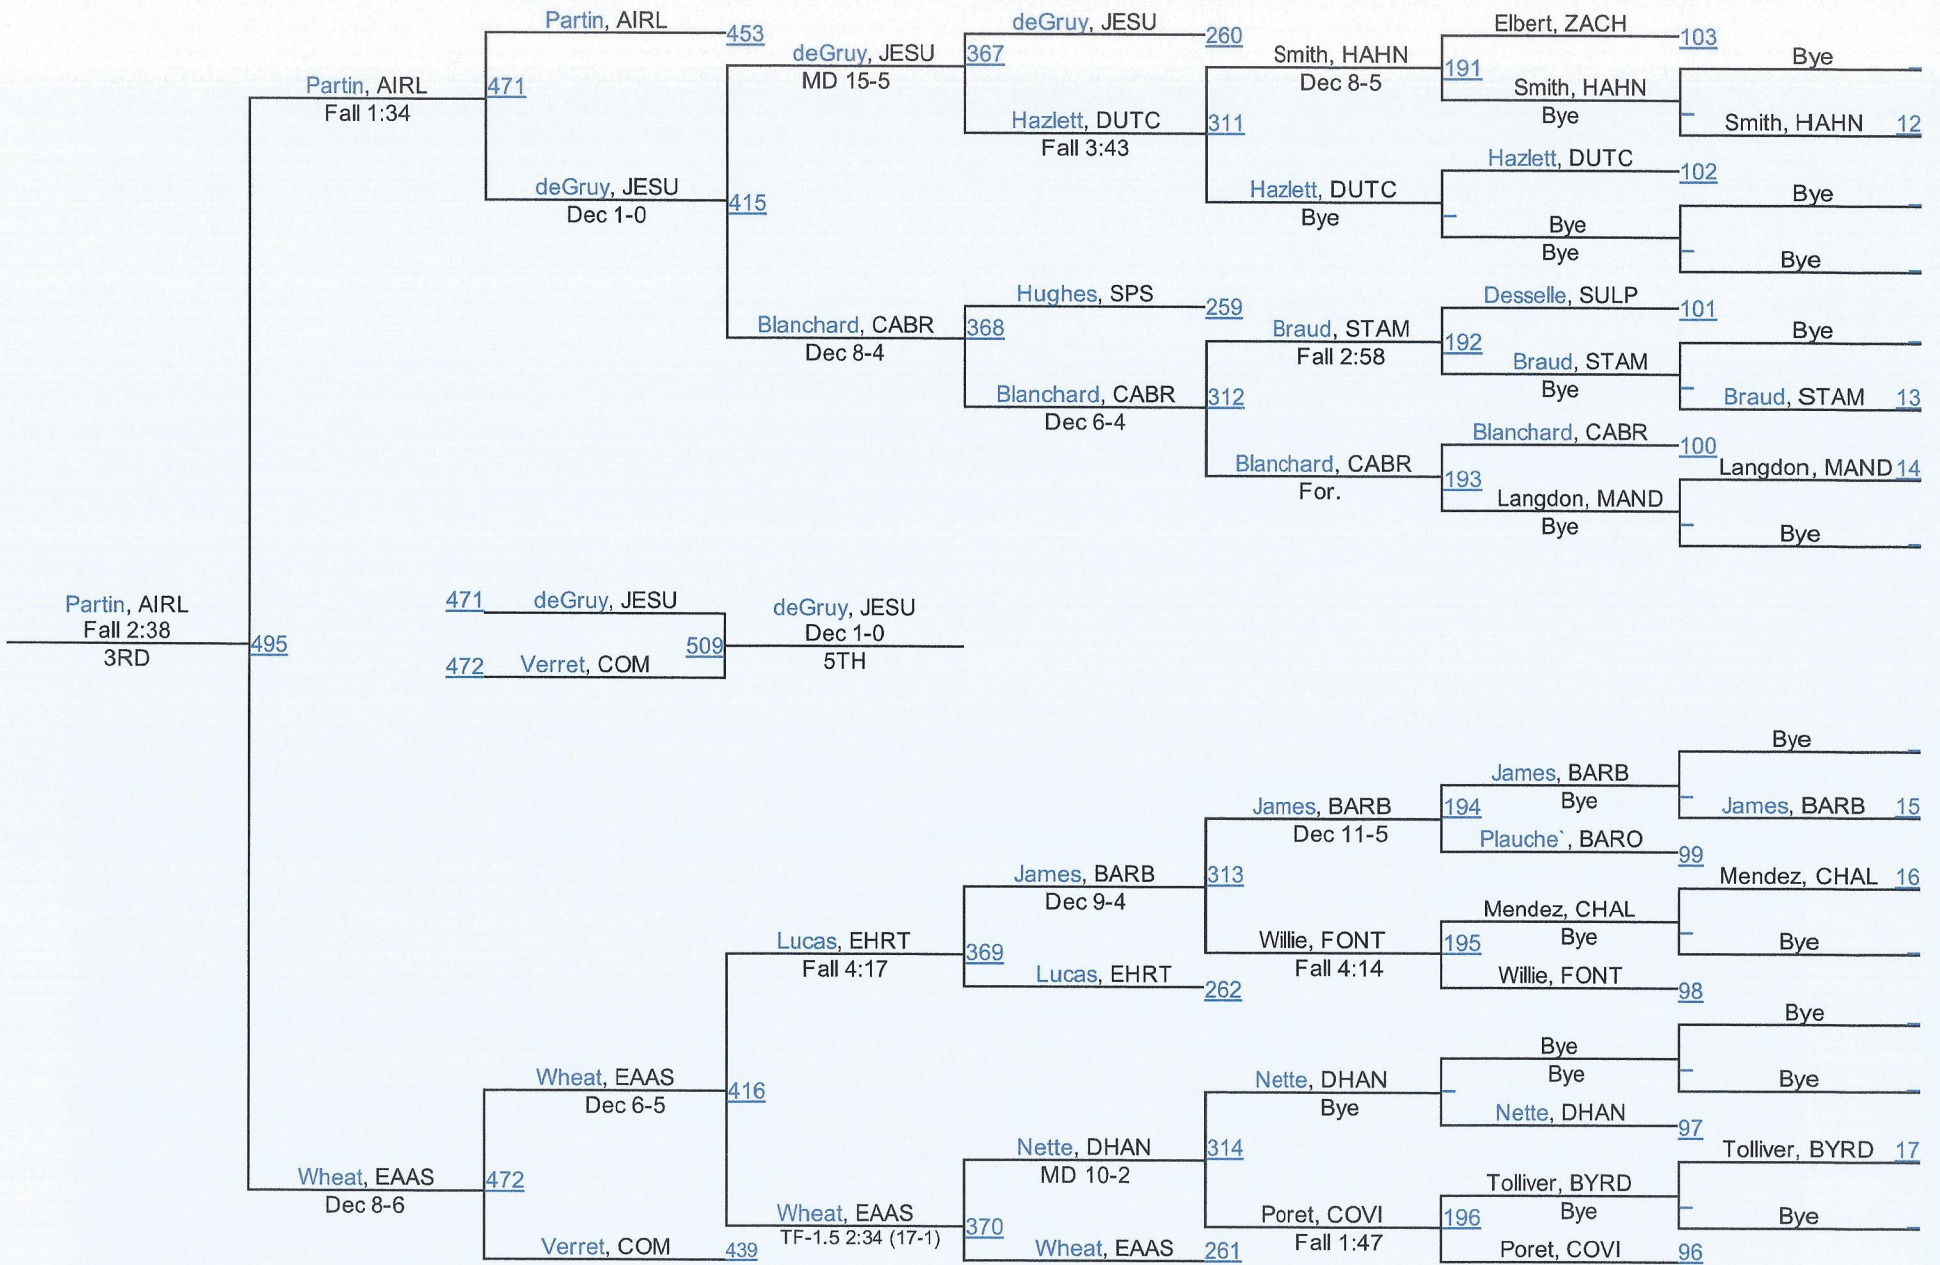

D 1126

2016 LHSAA State Championships

LOUISIANA HIGH SCHOOL ATHLETIC ASSOCIATION

D 1 132

D 1132

2016 LHSAA State Championships

LOUISIANA HIGH SCHOOL ATHLETIC ASSOCIATION

D 1 138