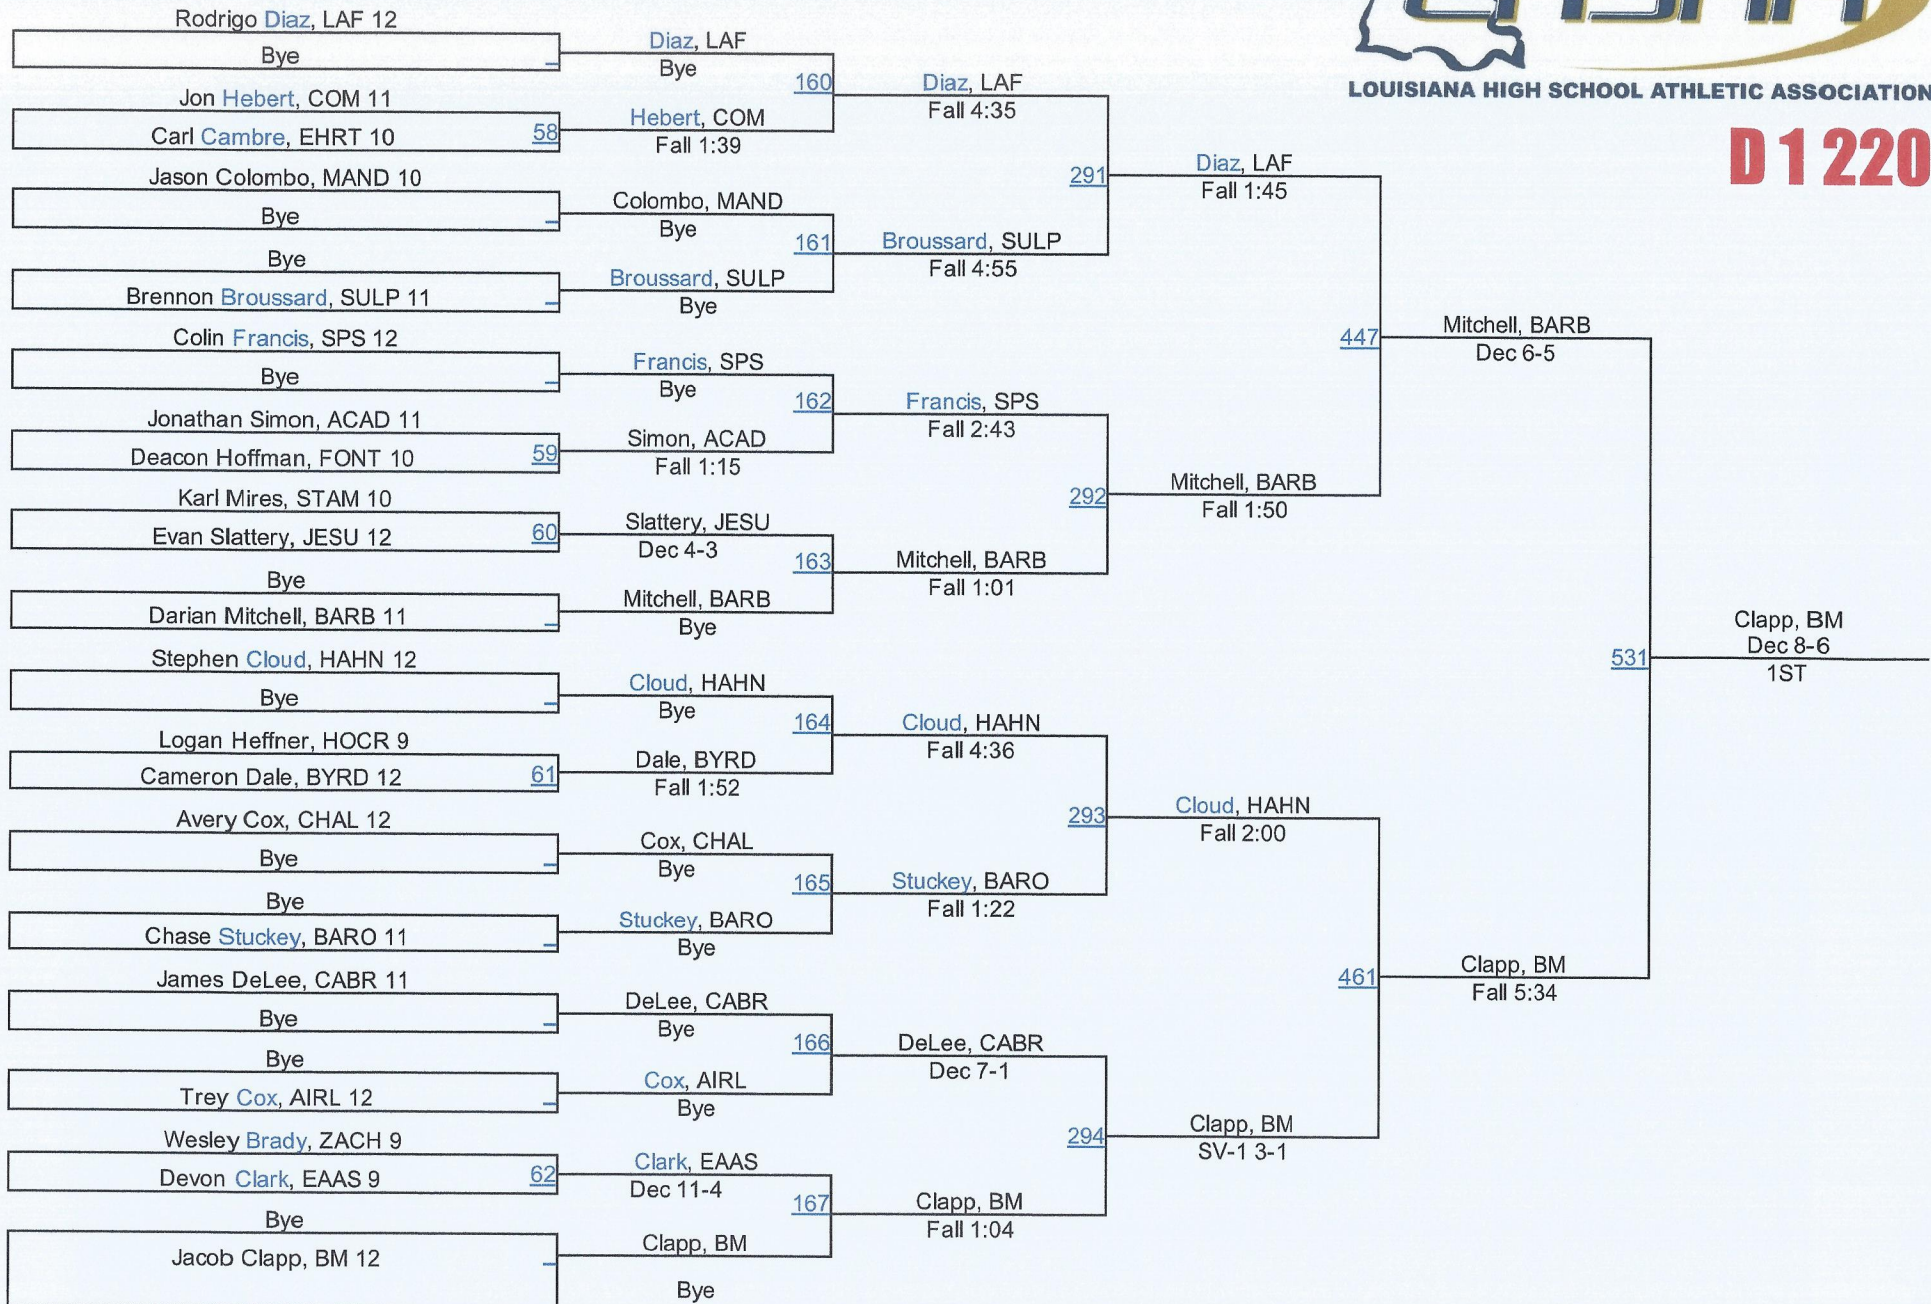

D 1182

D 1182

2016 LHSAA State Championships

LOUISIANA HIGH SCHOOL ATHLETIC ASSOCIATION

D 1 195

2016 LHSAA State Championships

LOUISIANA HIGH SCHOOL ATHLETIC ASSOCIATION

D 1 220