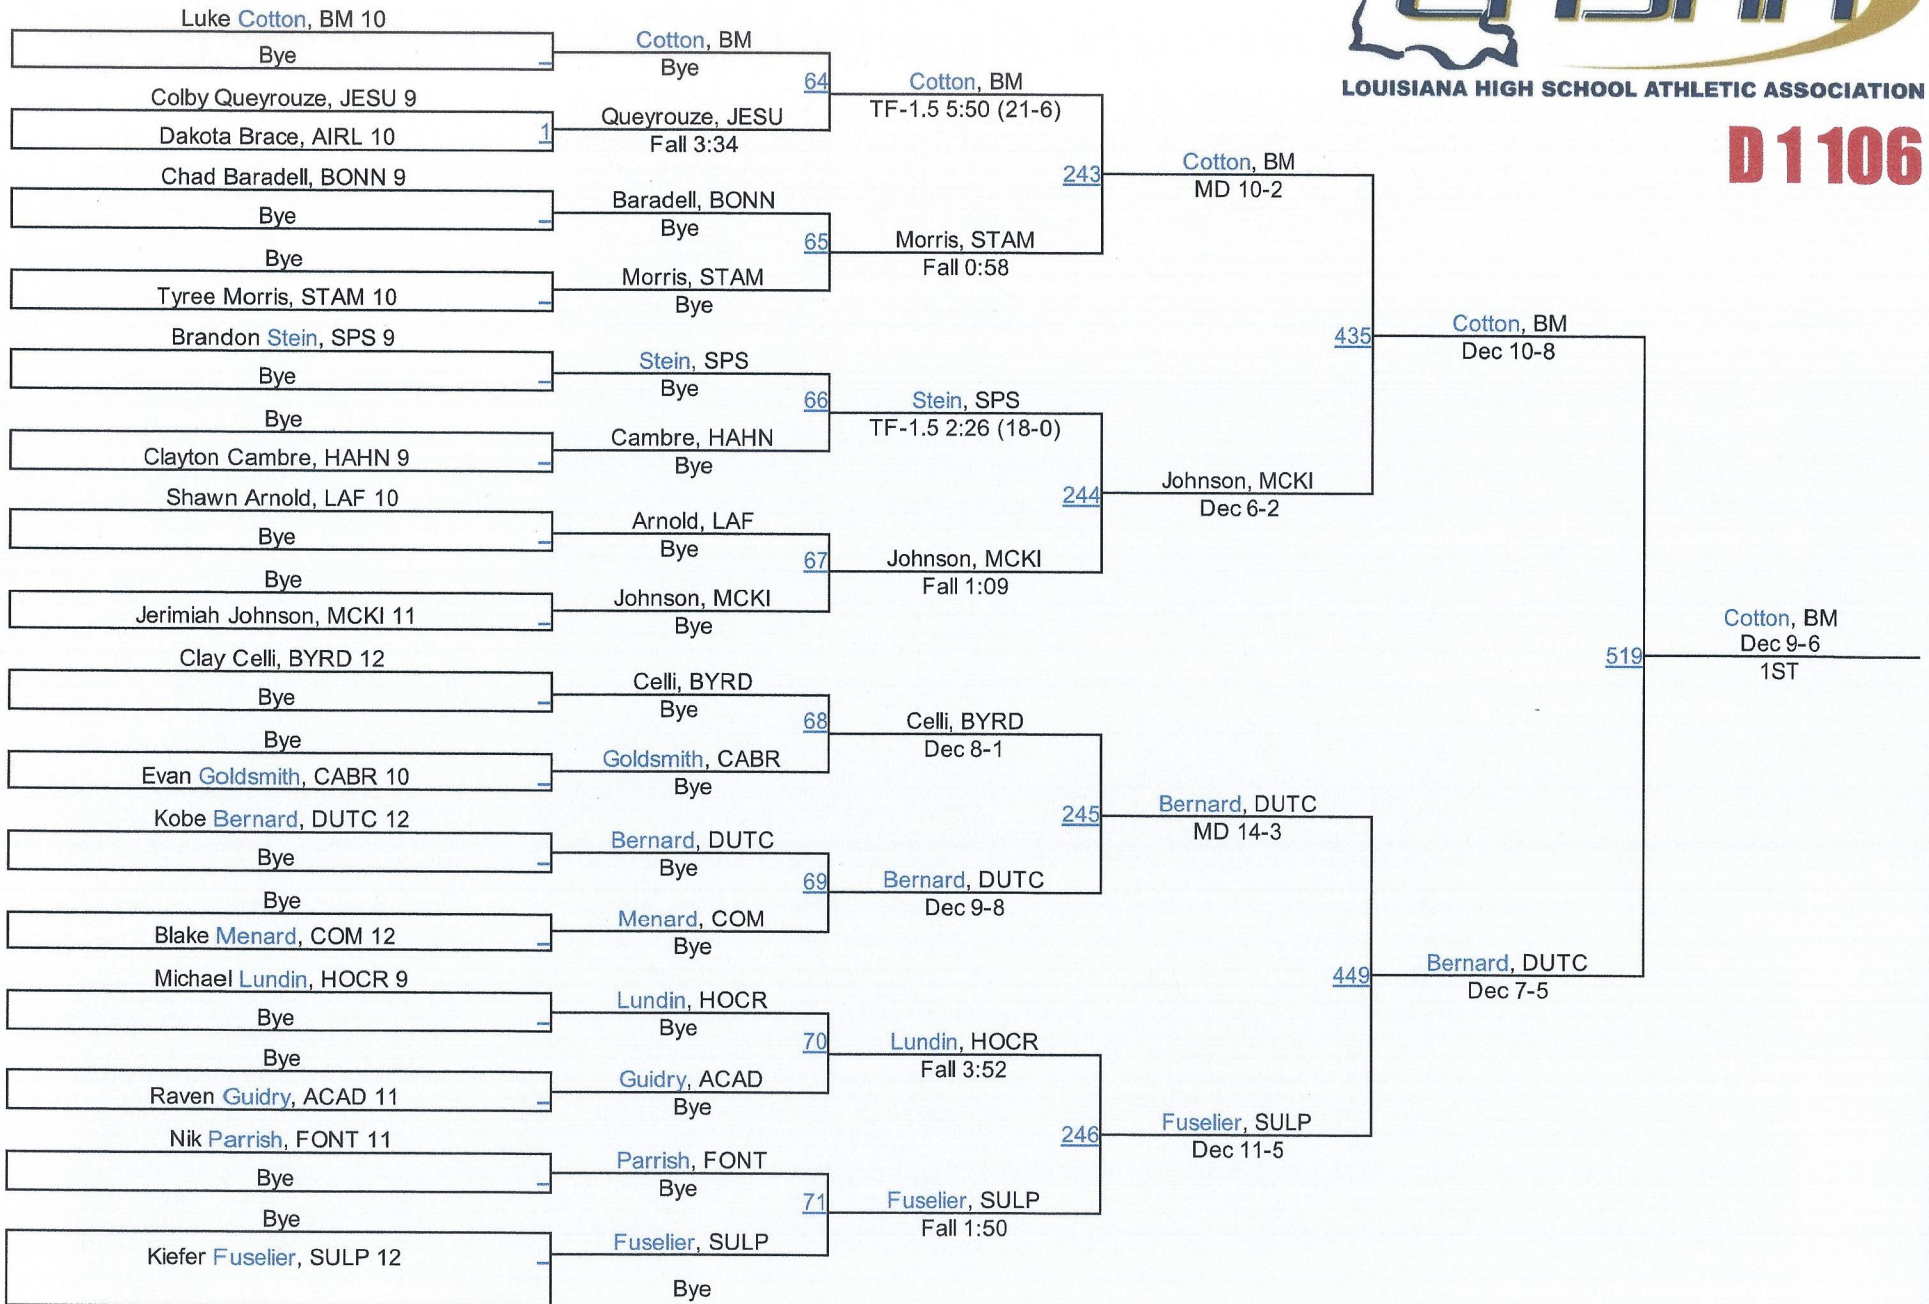

2016 LHSAA State Championships

LOUISIANA HIGH SCHOOL ATHLETIC ASSOCIATION

D 1106

2016 LHSAA State Championships

D 1113

2016 LHSAA State Championships

LOUISIANA HIGH SCHOOL ATHLETIC ASSOCIATION

D 1 120