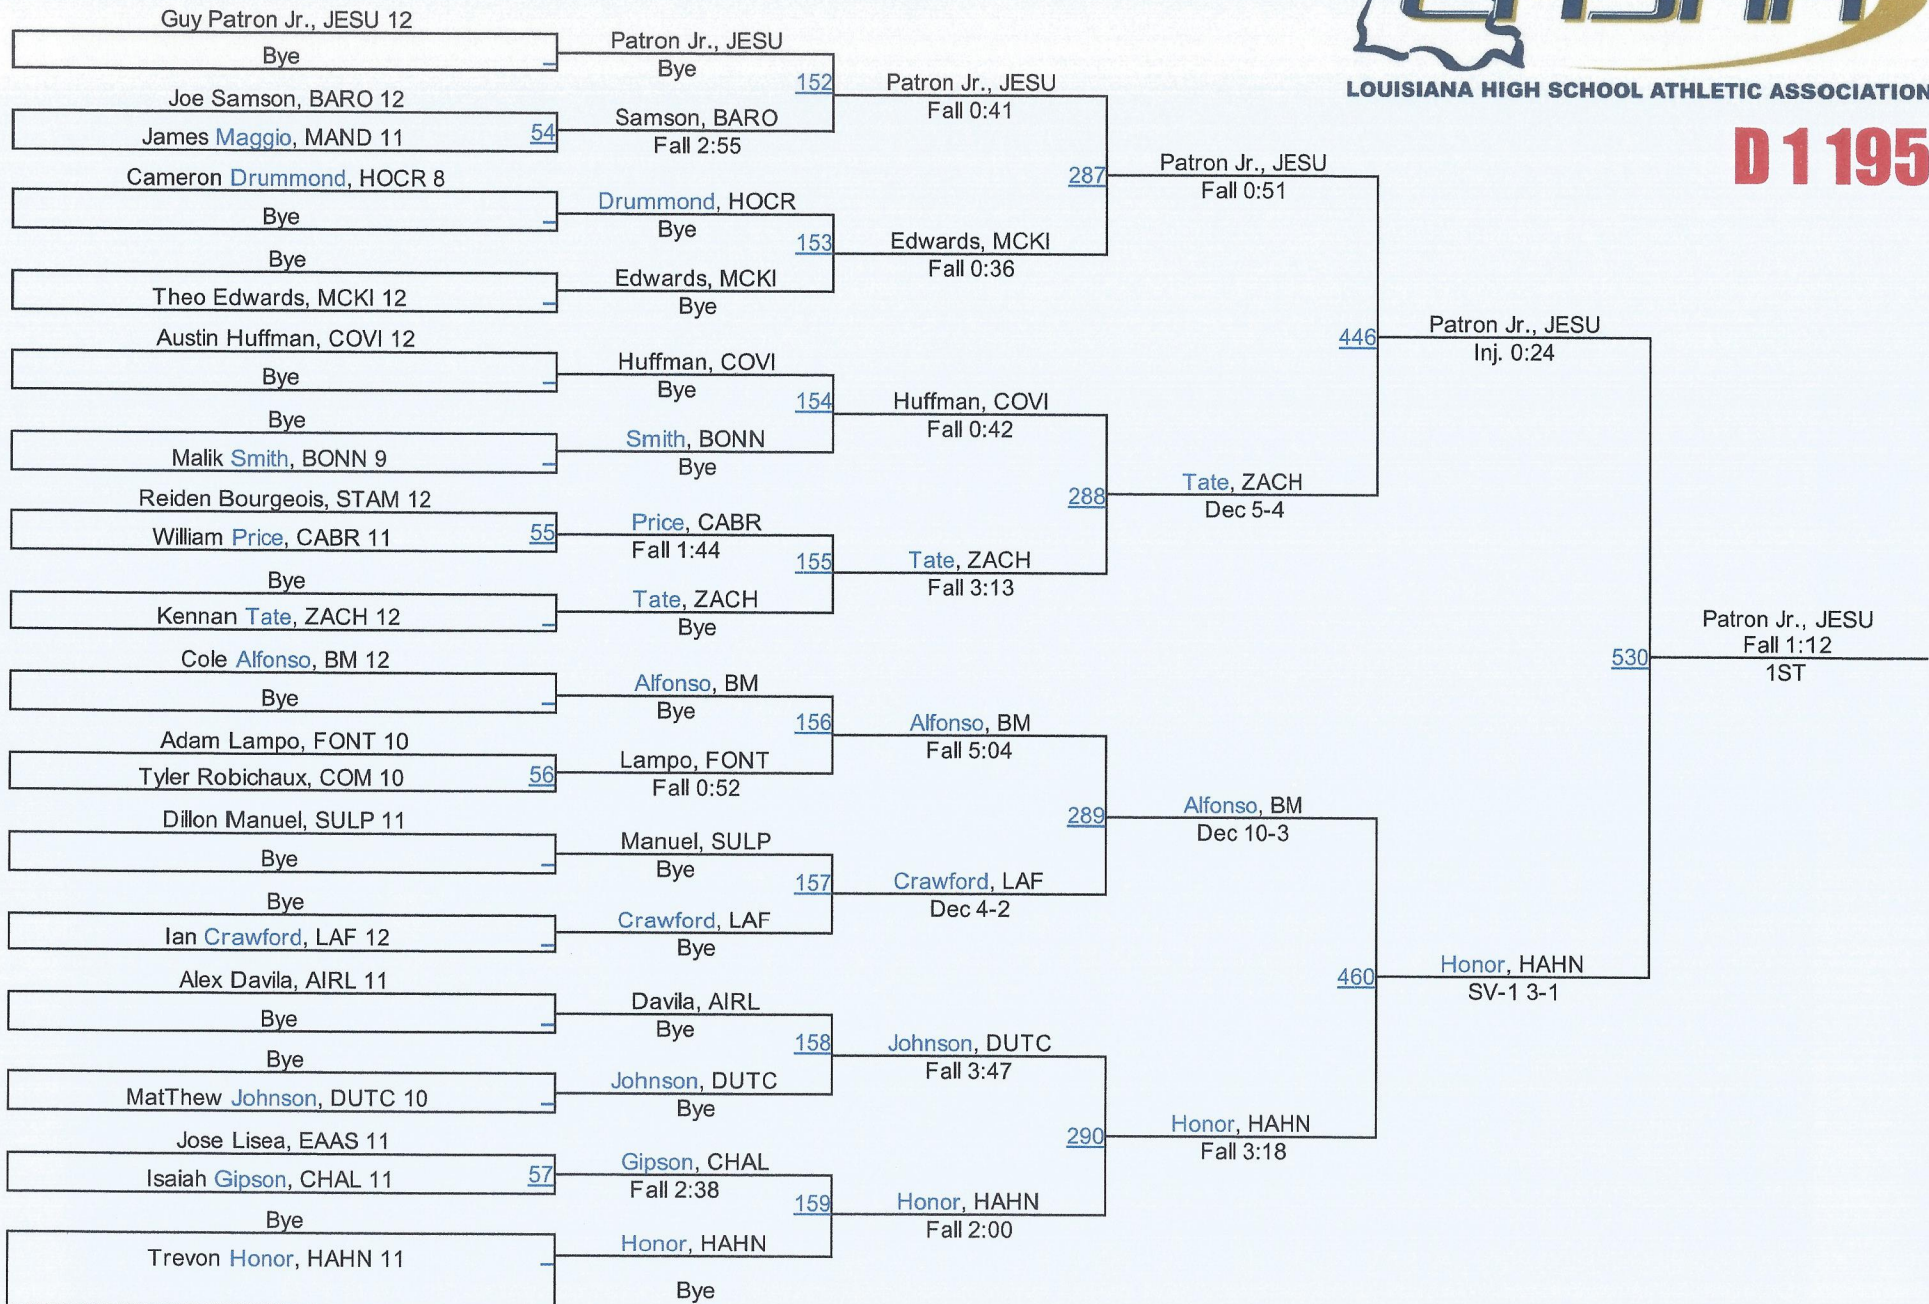

D 1182

D 1182

2016 LHSAA State Championships

LOUISIANA HIGH SCHOOL ATHLETIC ASSOCIATION

D 1 195

2016 LHSAA State Championships

LOUISIANA HIGH SCHOOL ATHLETIC ASSOCIATION

D 1 220