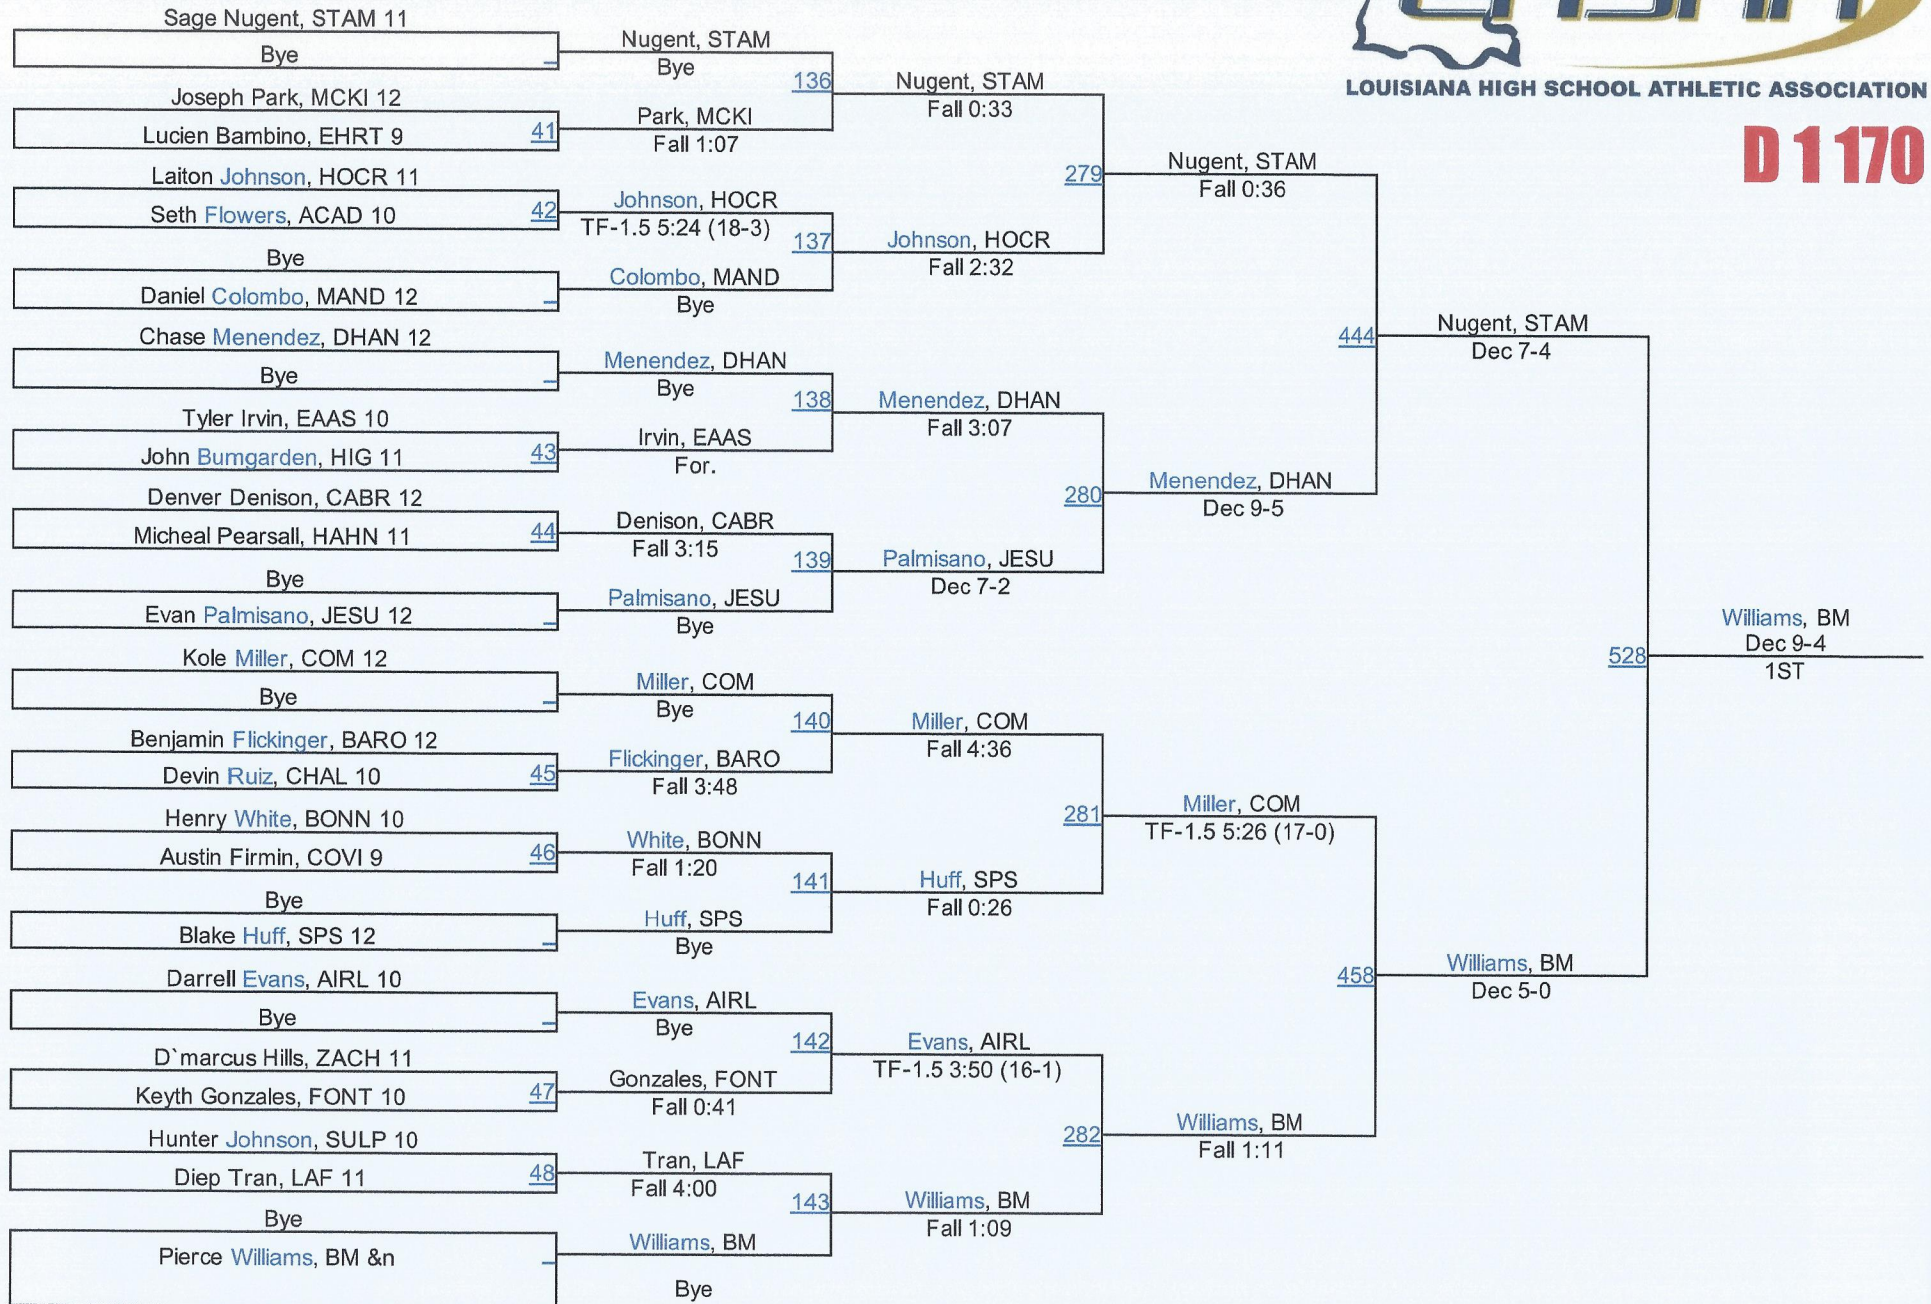

D 1 160

D 1160

2016 LHSAA State Championships

LOUISIANA HIGH SCHOOL ATHLETIC ASSOCIATION

D 1170

D 1170

2016 LHSAA State Championships

LOUISIANA HIGH SCHOOL ATHLETIC ASSOCIATION