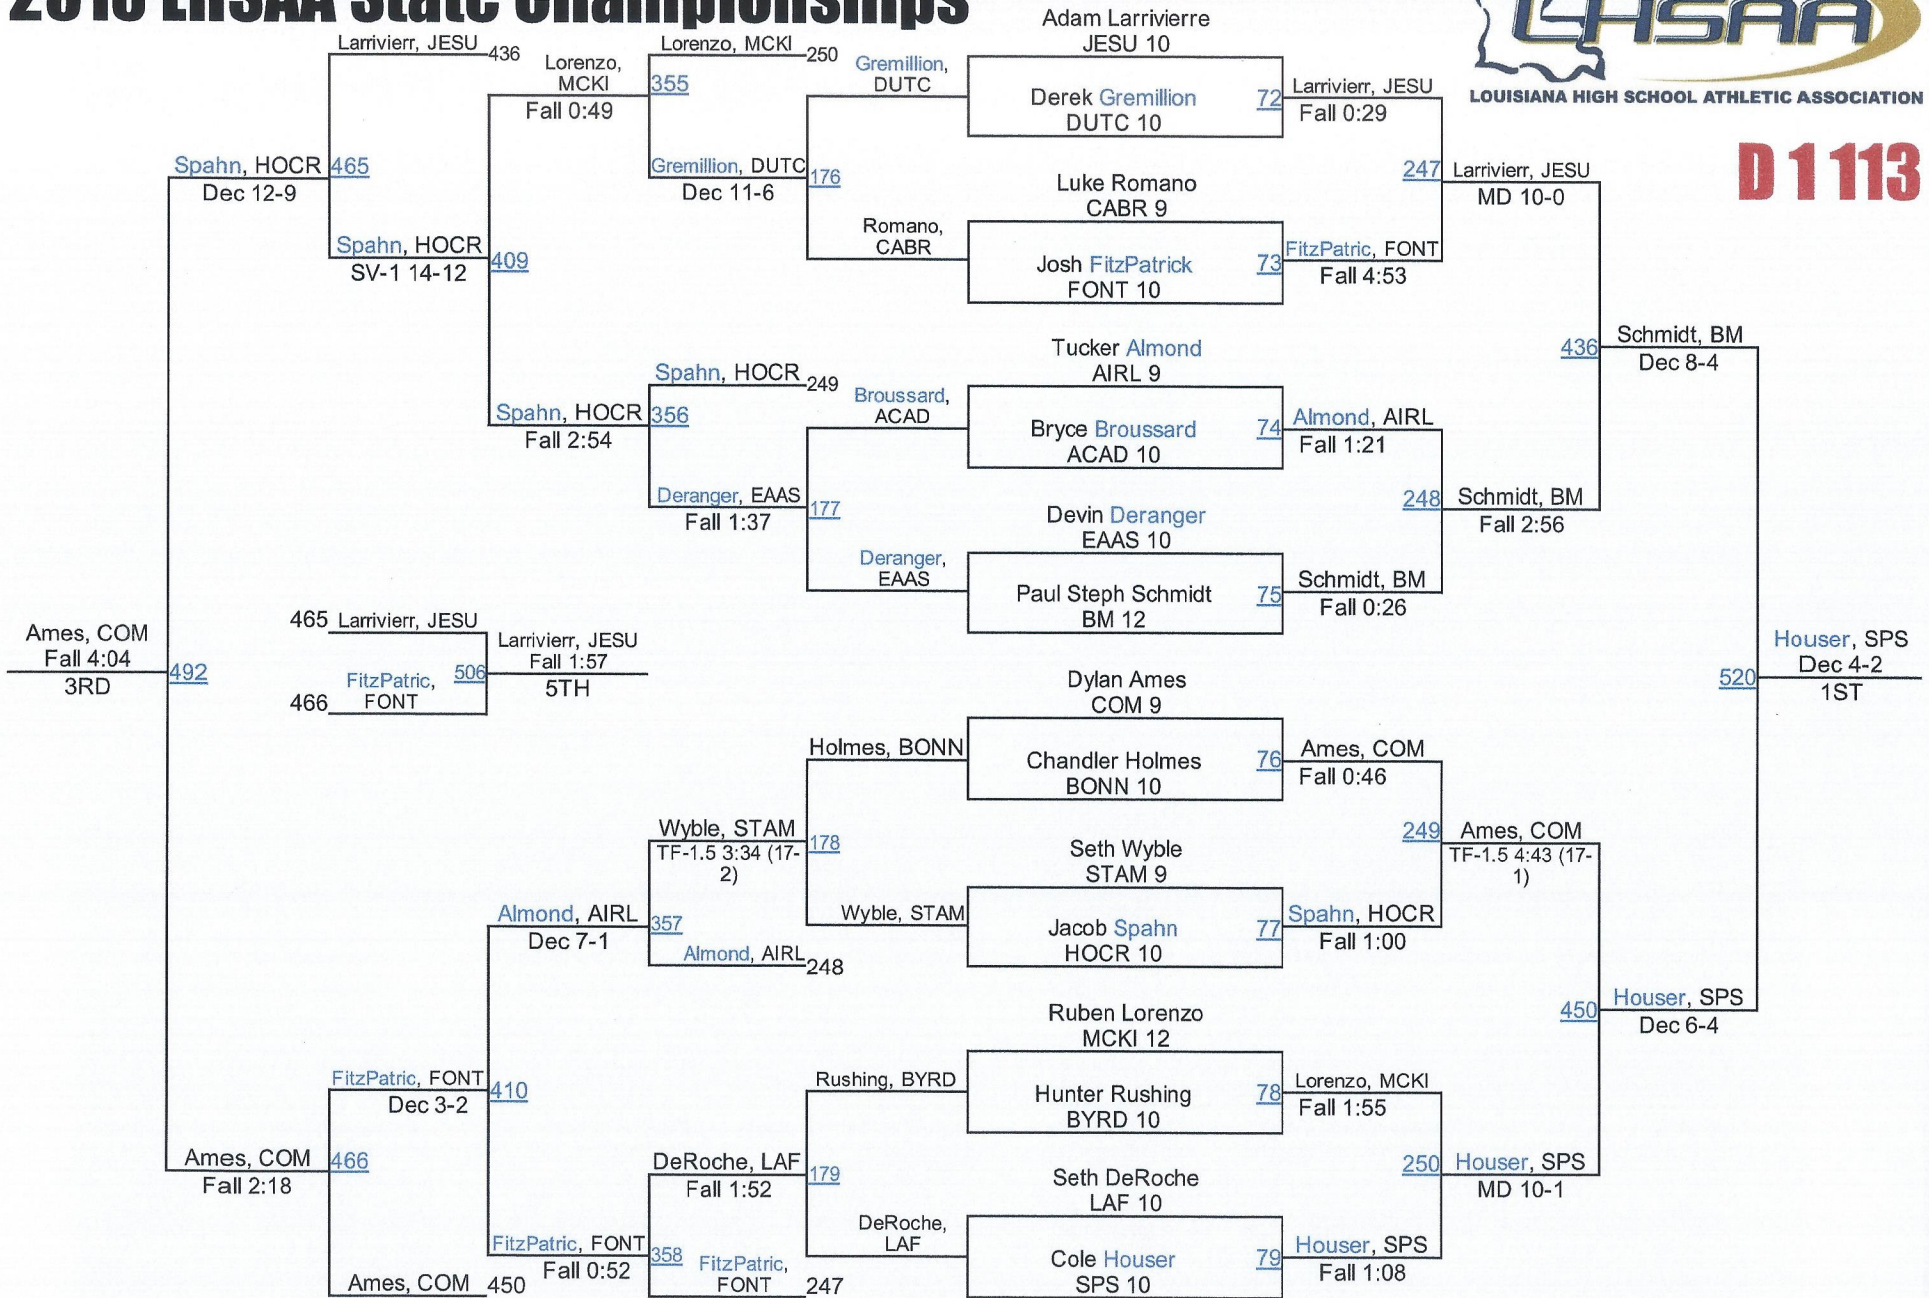

2016 LHSAA State Championships

LOUISIANA HIGH SCHOOL ATHLETIC ASSOCIATION

D 1106

2016 LHSAA State Championships

D 1113

2016 LHSAA State Championships

LOUISIANA HIGH SCHOOL ATHLETIC ASSOCIATION

D 1 120