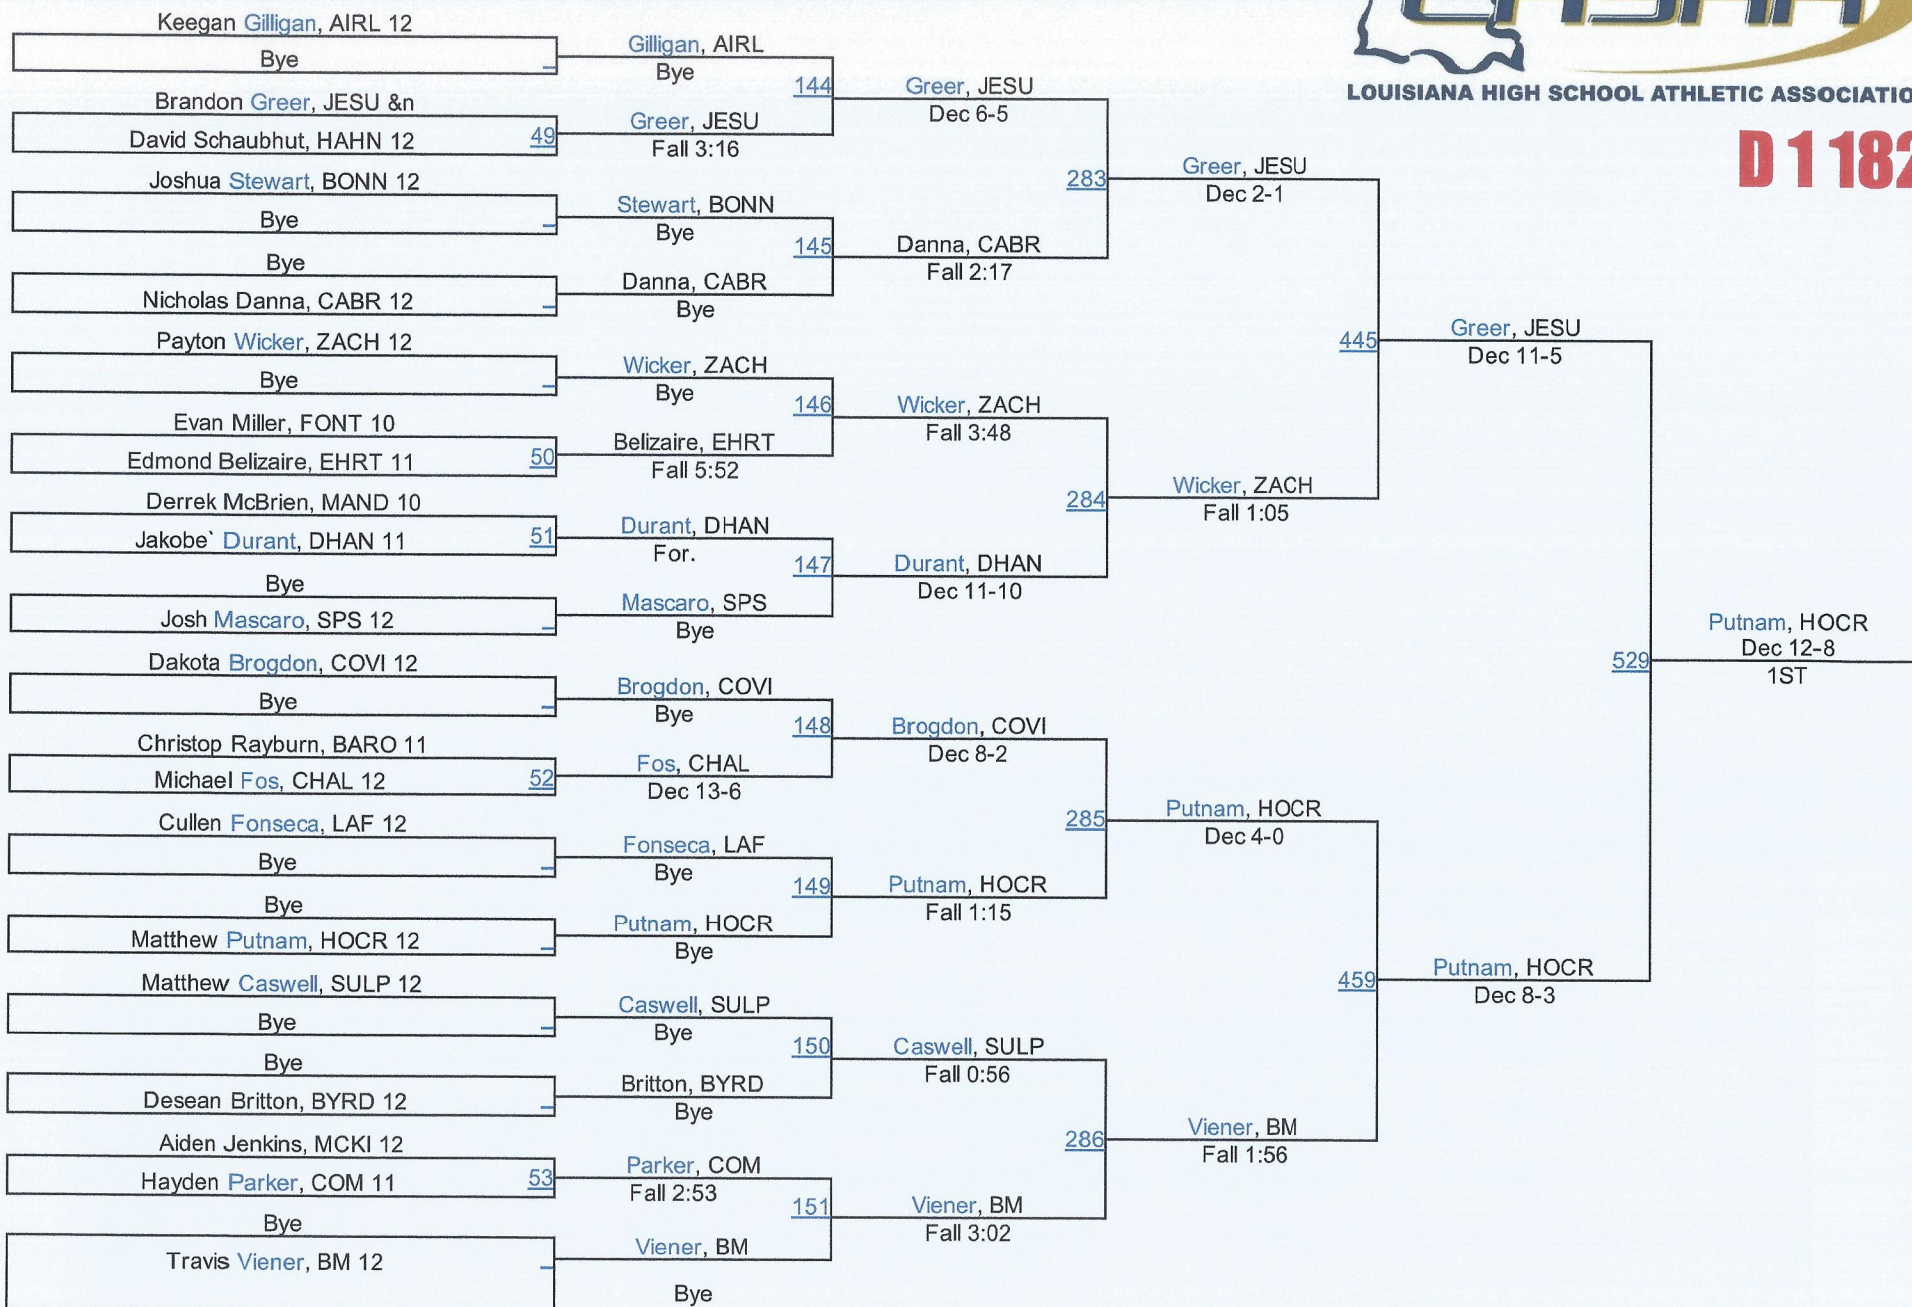

LOUISIANA HIGH SCHOOL ATHLETIC ASSOCIATION

D 1182