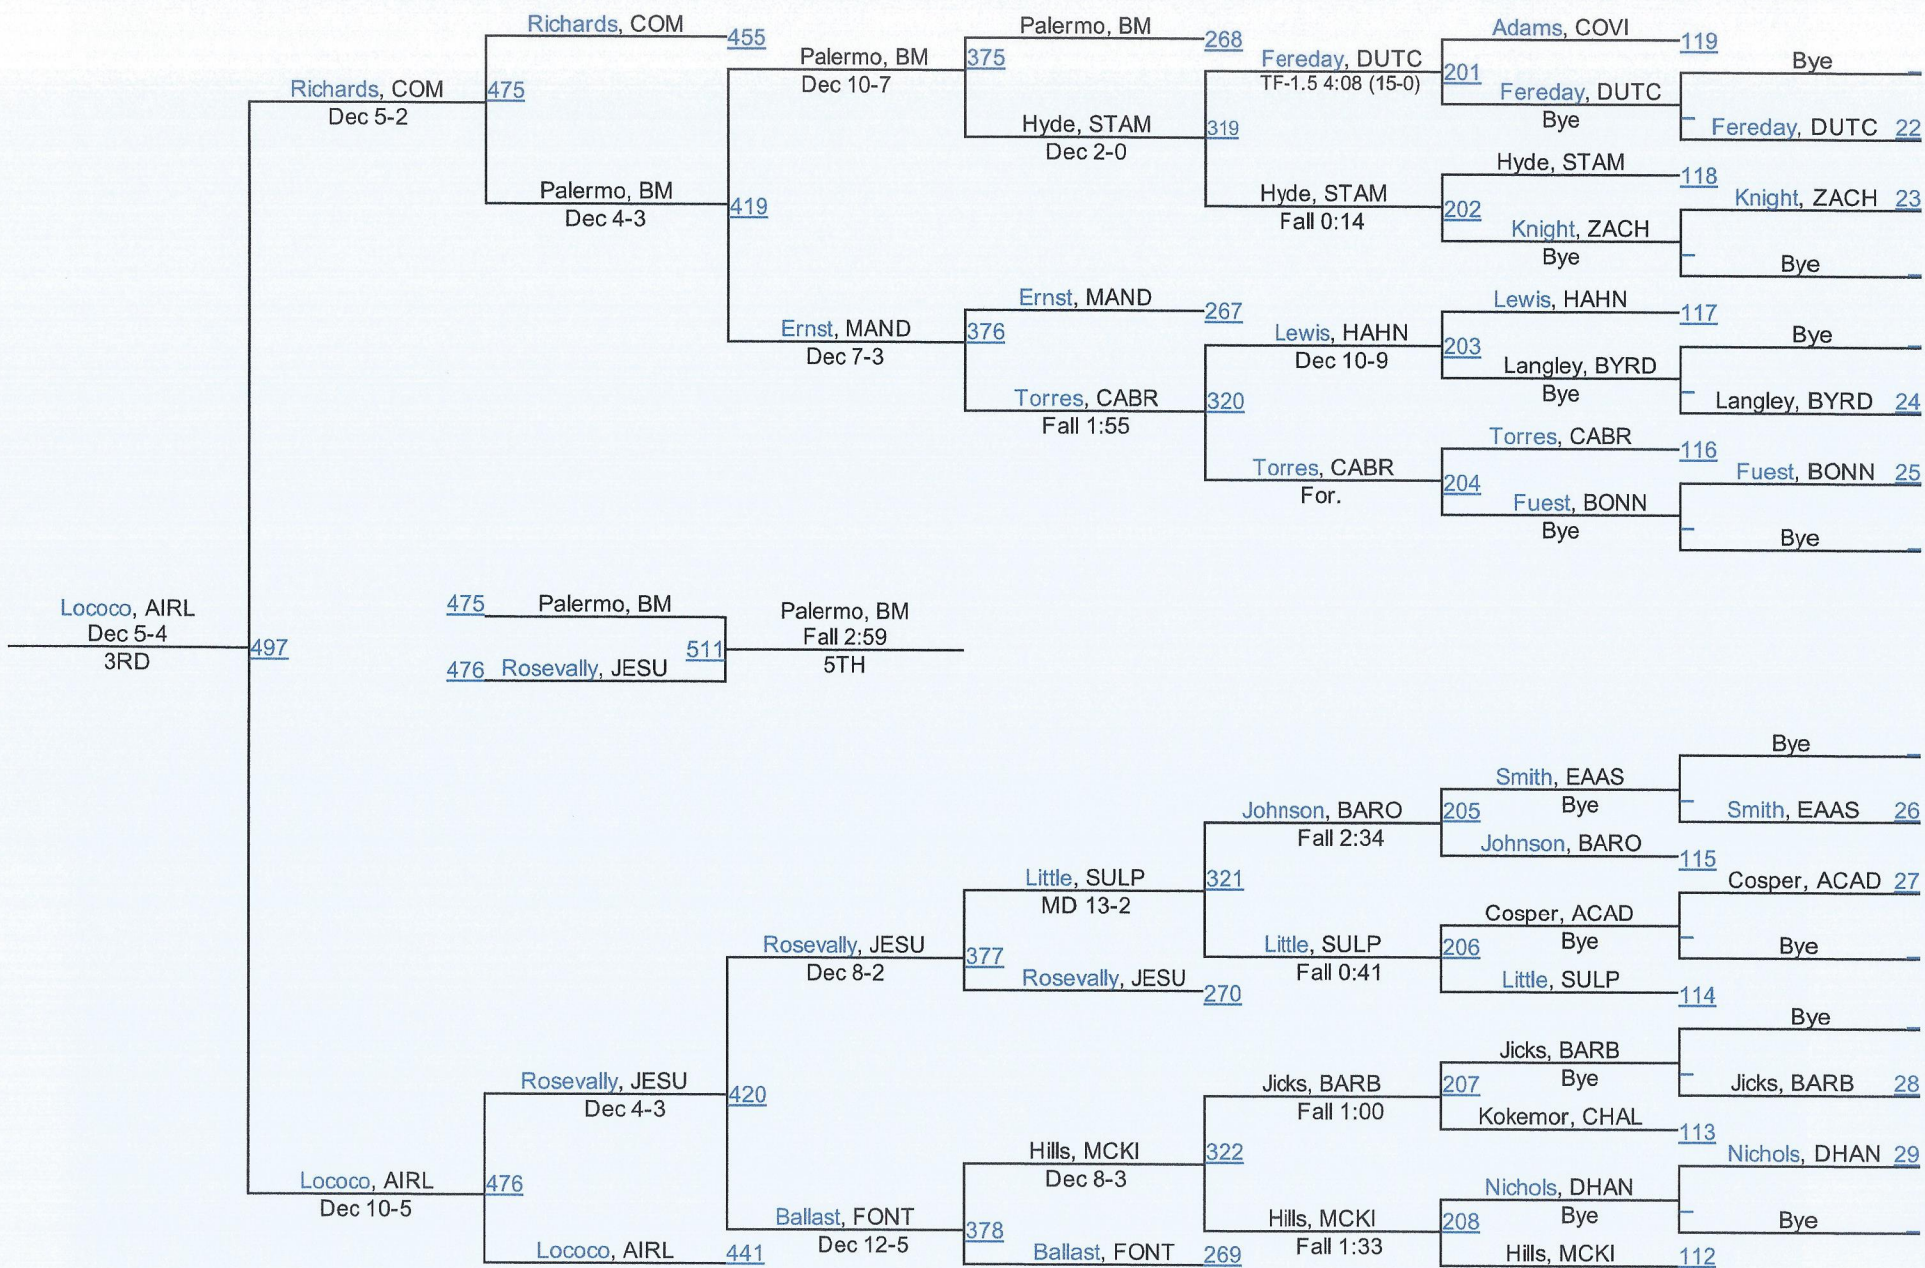

D 1138

2016 LHSAA State Championships

LOUISIANA HIGH SCHOOL ATHLETIC ASSOCIATION

D 1 145

D 1145

D 1152

2016 LHSAA State Championships

LOUISIANA HIGH SCHOOL ATHLETIC ASSOCIATION