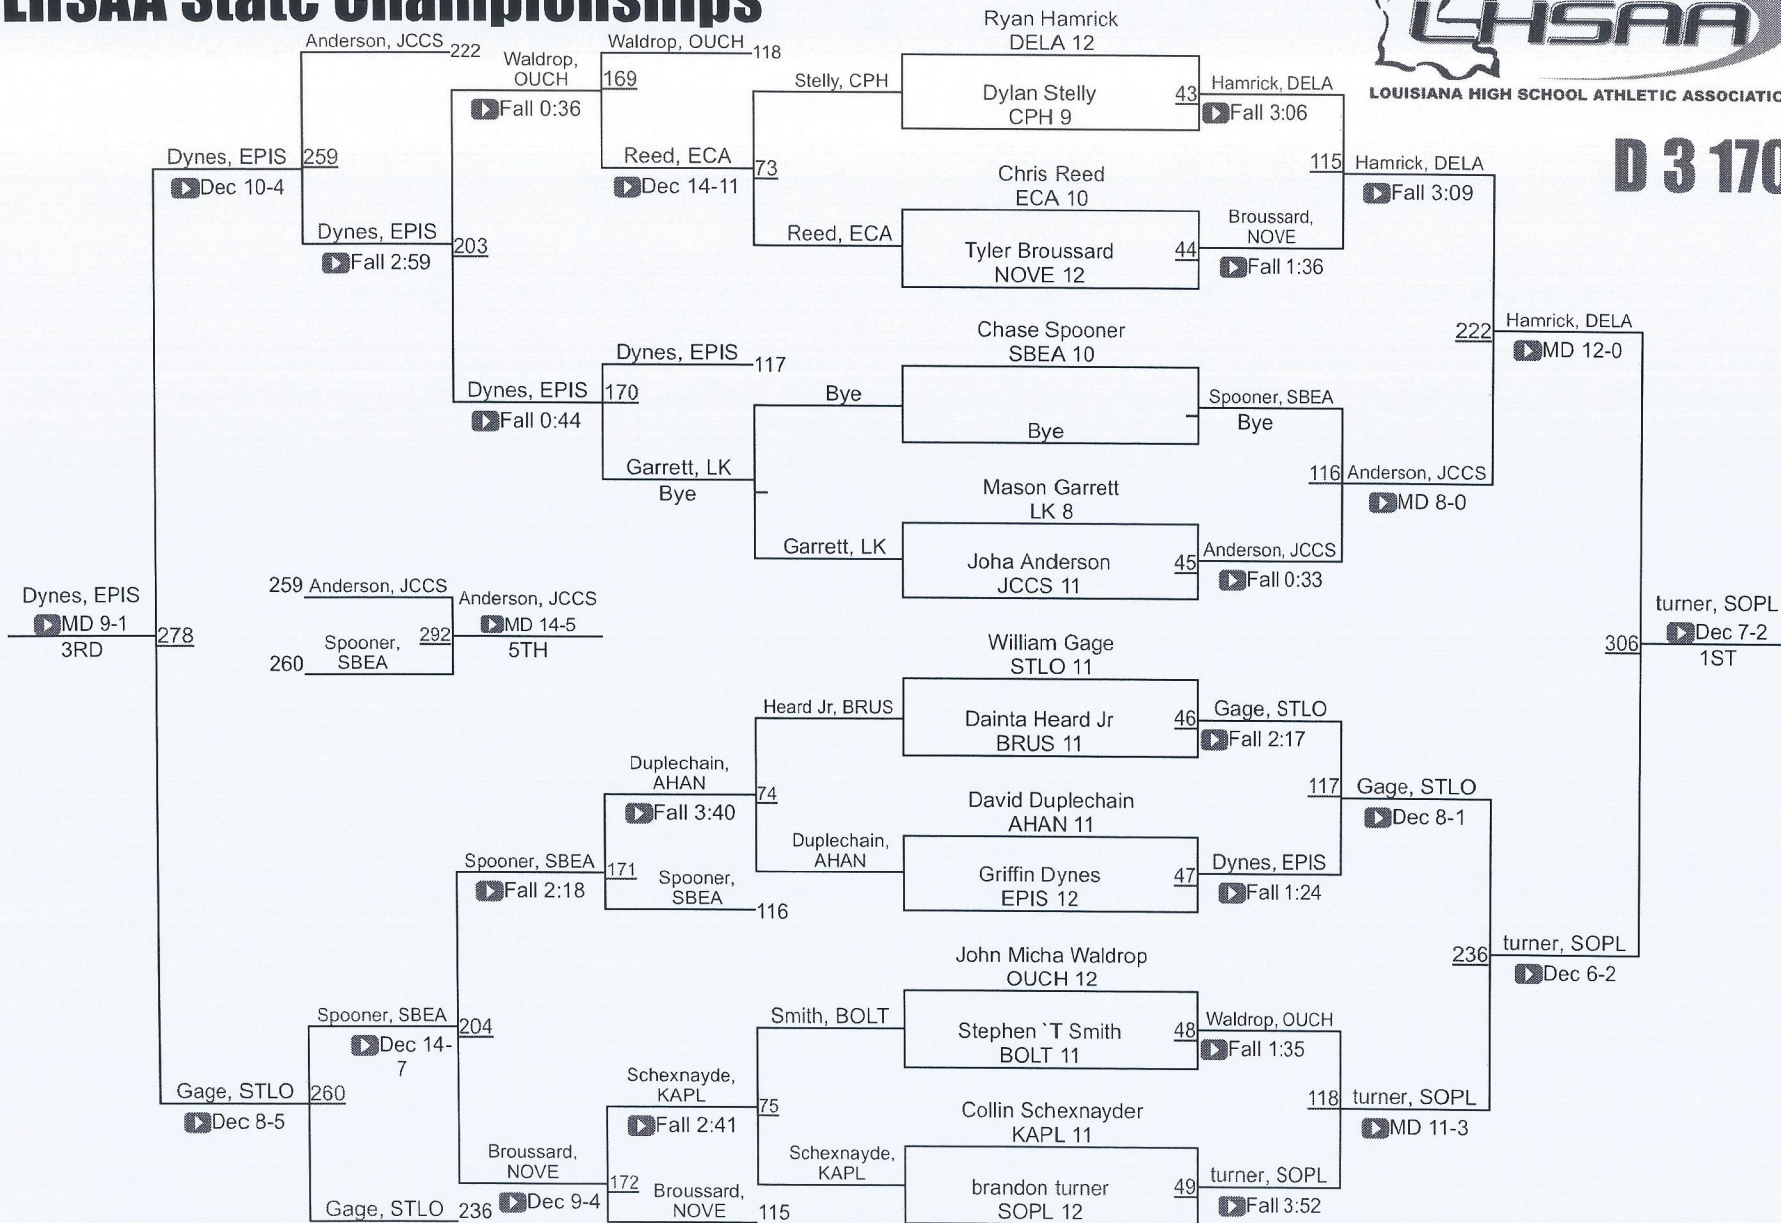

LHSAA State Championships

D 3 170