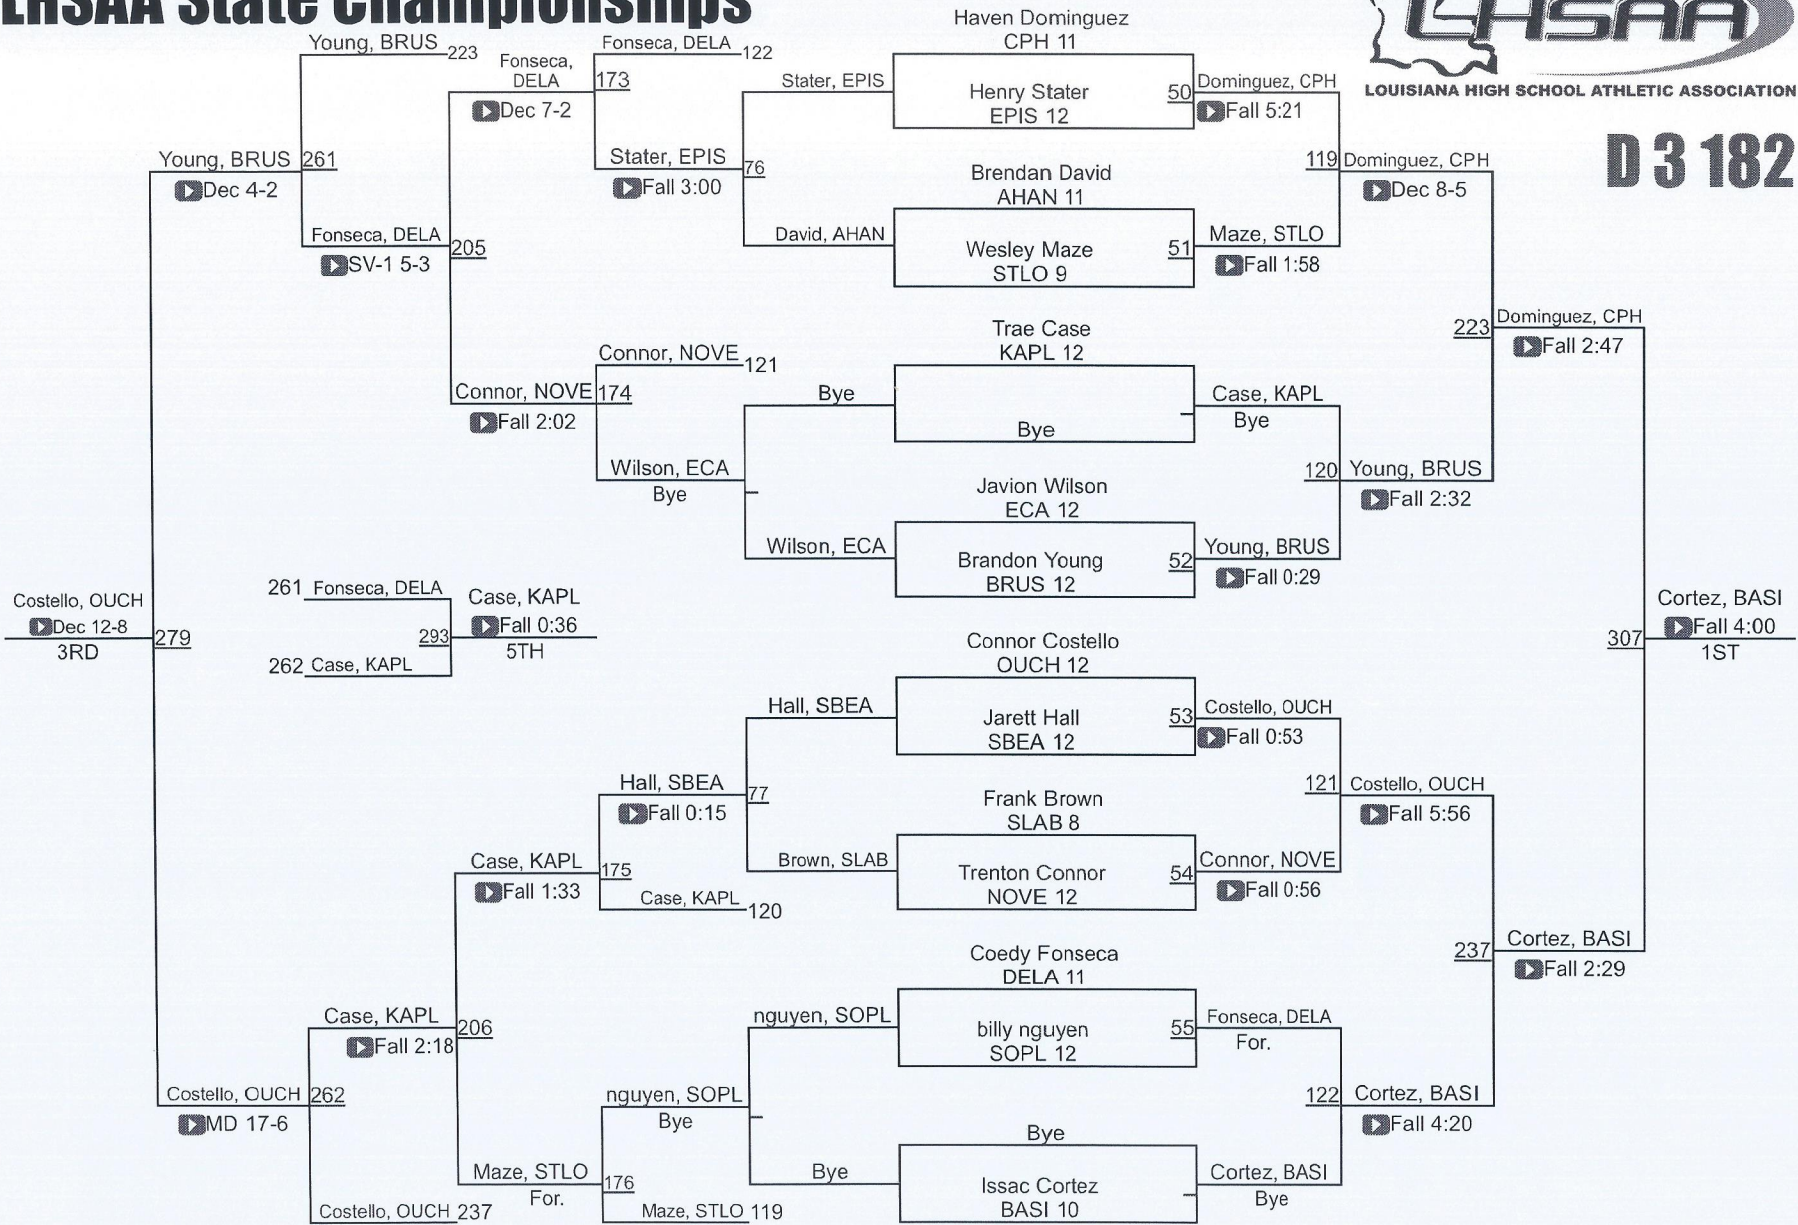

LHSAA State Championships

D 3 182