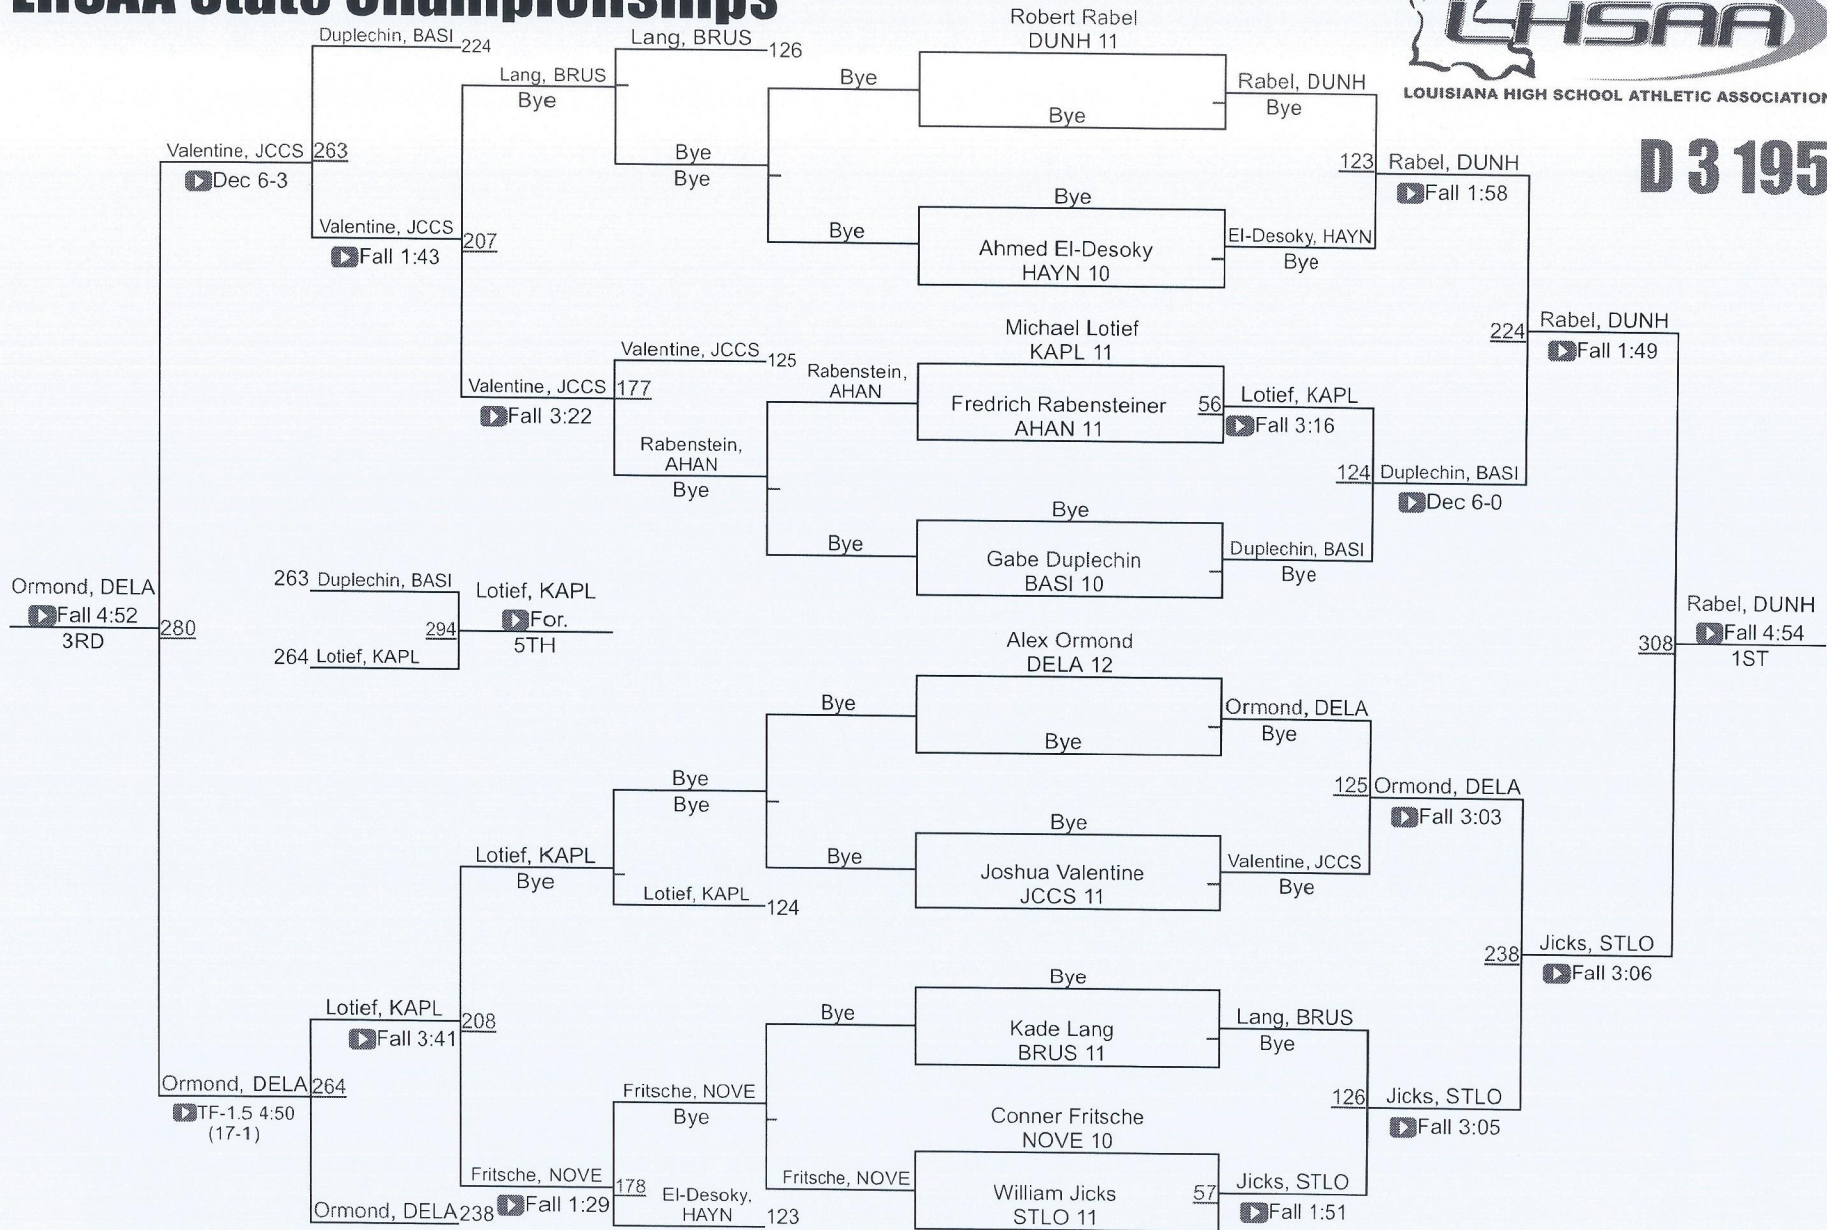

D 3 195

LHSAA State Championships

D 3 220