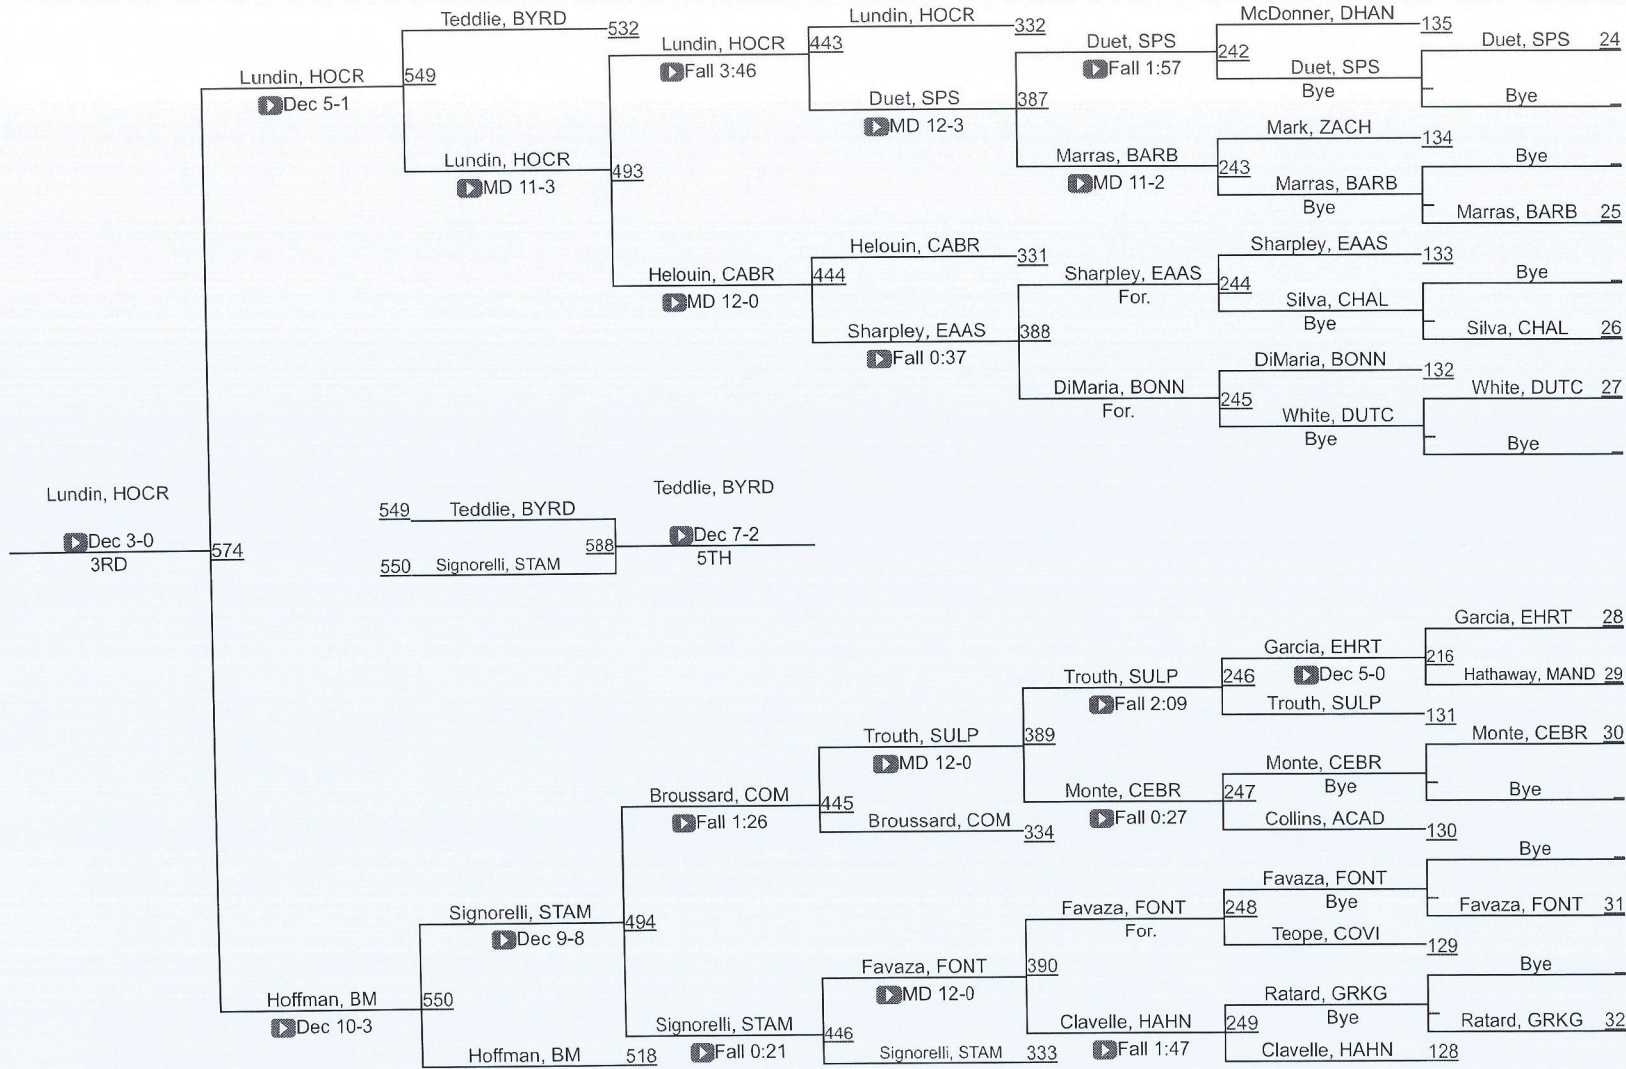

D 1120

LHSAA State Championships

LOUISIANA HIGH SCHOOL ATHLETIC ASSOCIATION

D 1126

D 1126

LHSAA State Championships

D 1 132

LHSAA State Championships