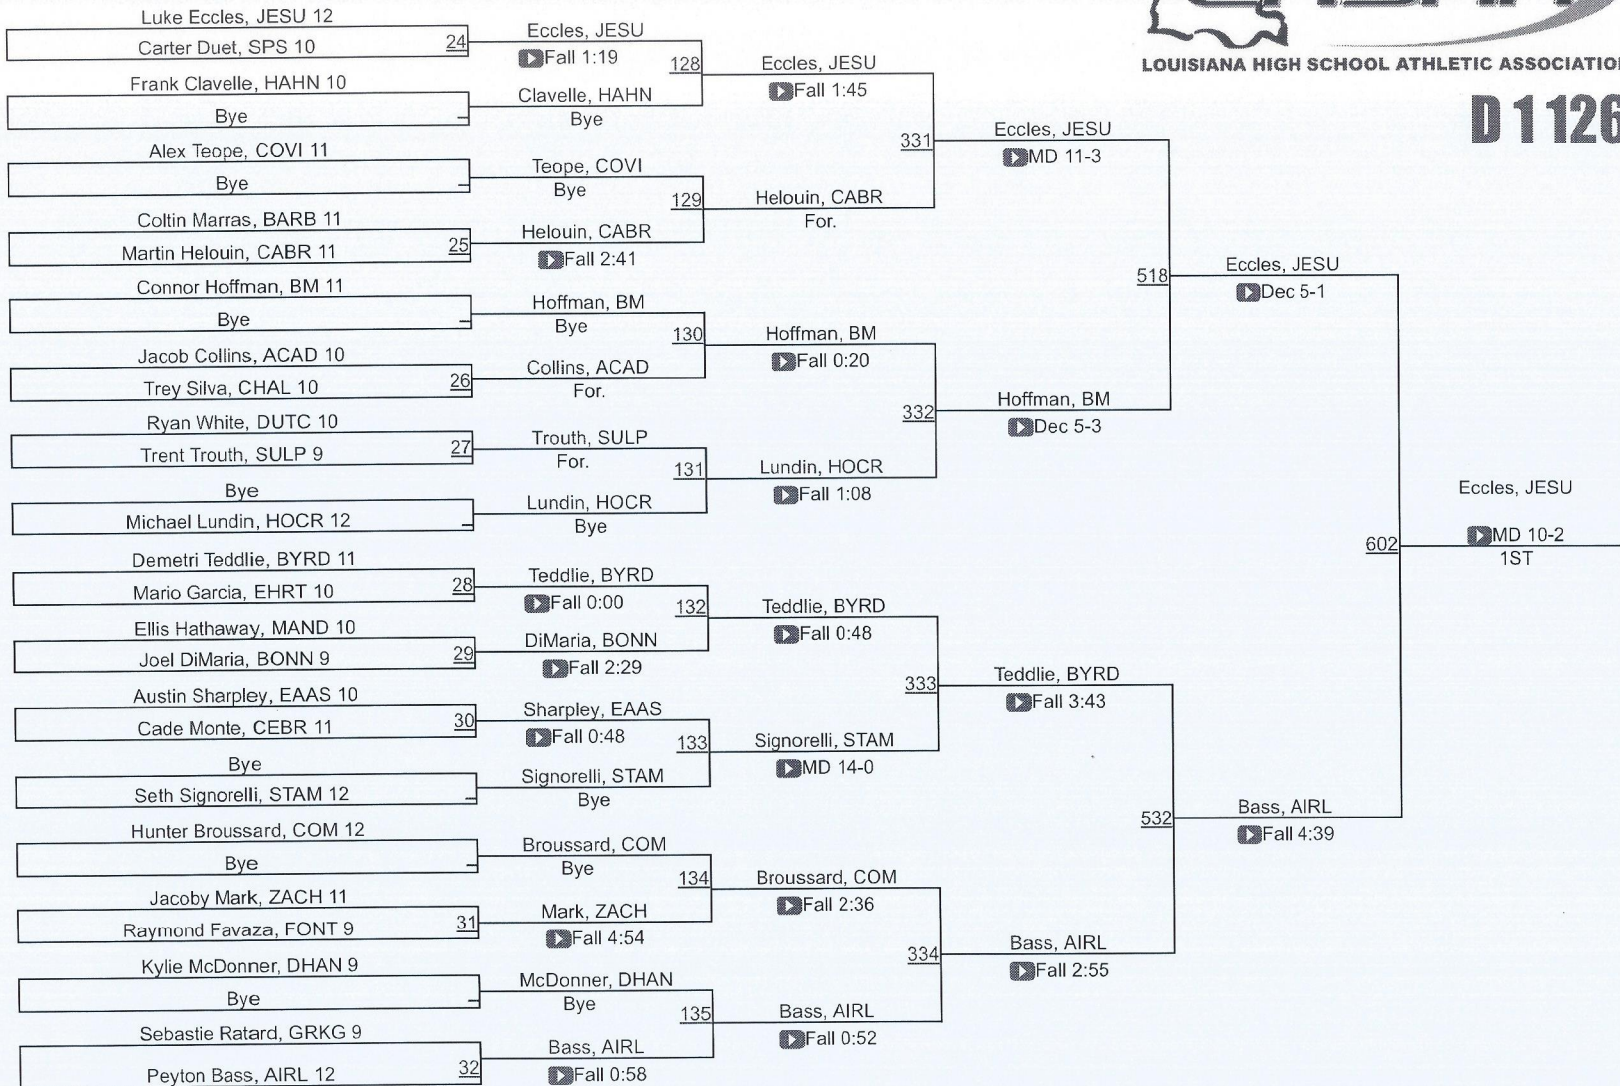

D 1120

LHSAA State Championships

LOUISIANA HIGH SCHOOL ATHLETIC ASSOCIATION

D 1126

D 1126

LHSAA State Championships

D 1 132

LHSAA State Championships