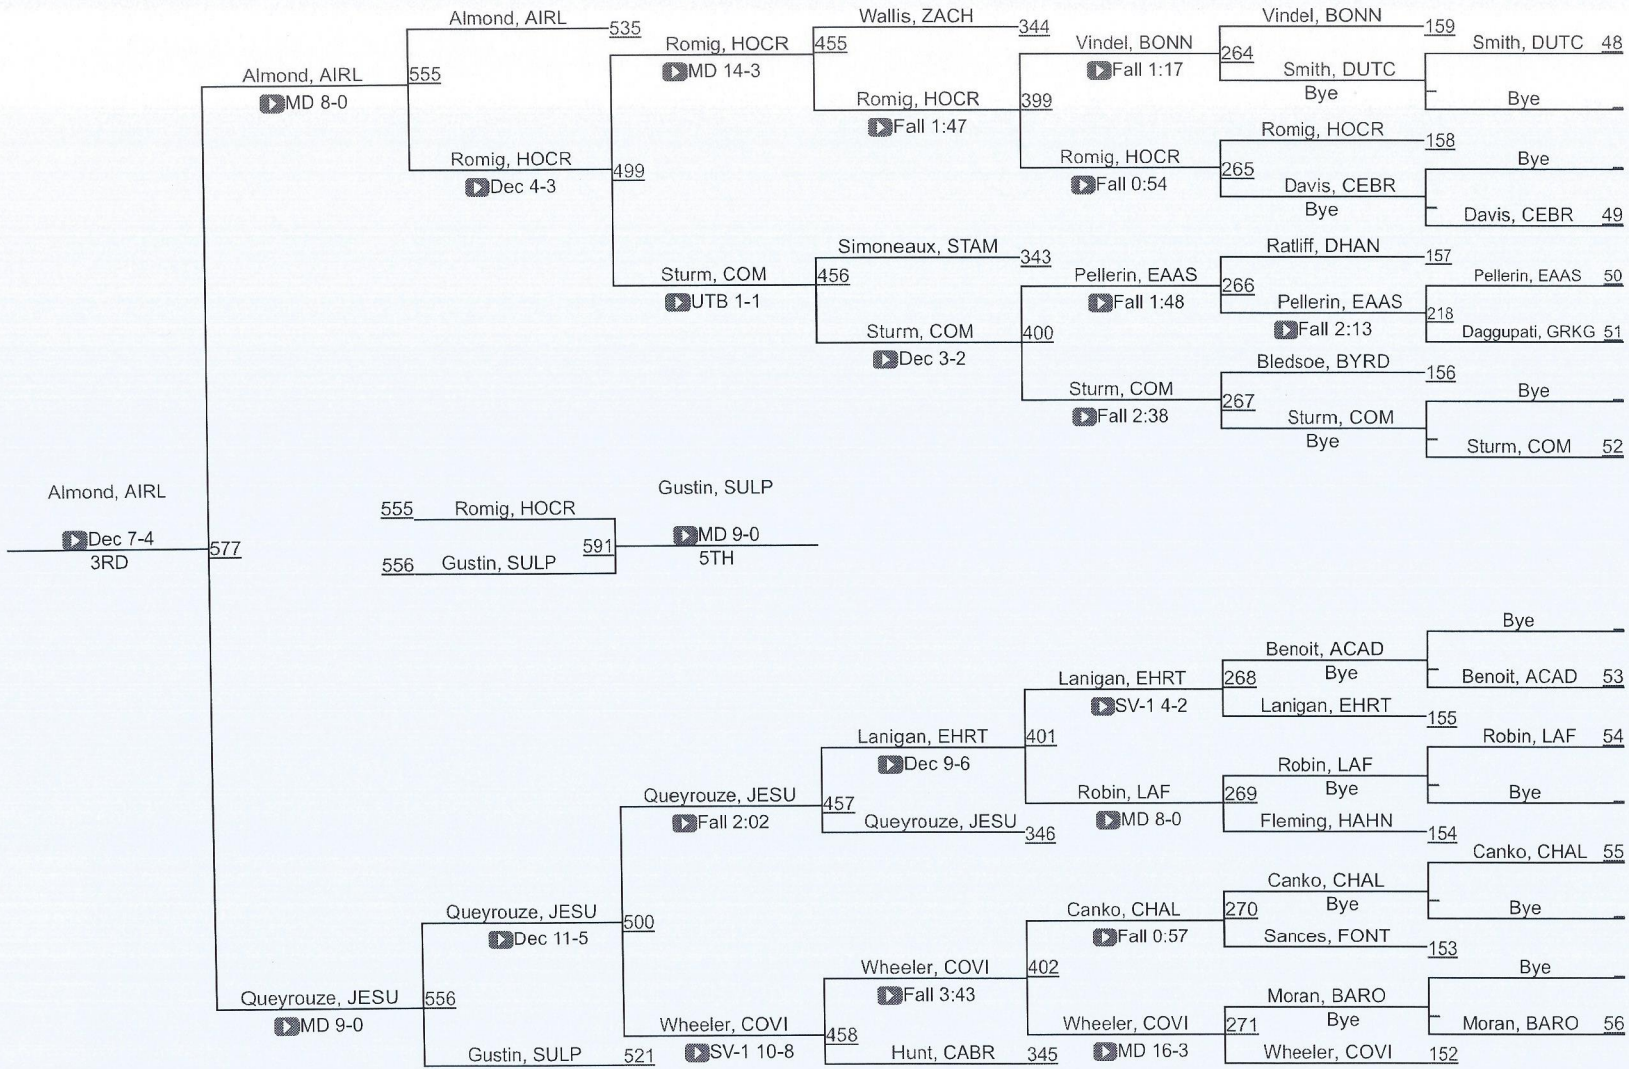

LOUISIANA HIGH SCHOOL ATHLETIC ASSOCIATION

D 1 138

D 1138

LHSAA State Championships

D 1145

D 1145

LHSAA State Championships

D 1152