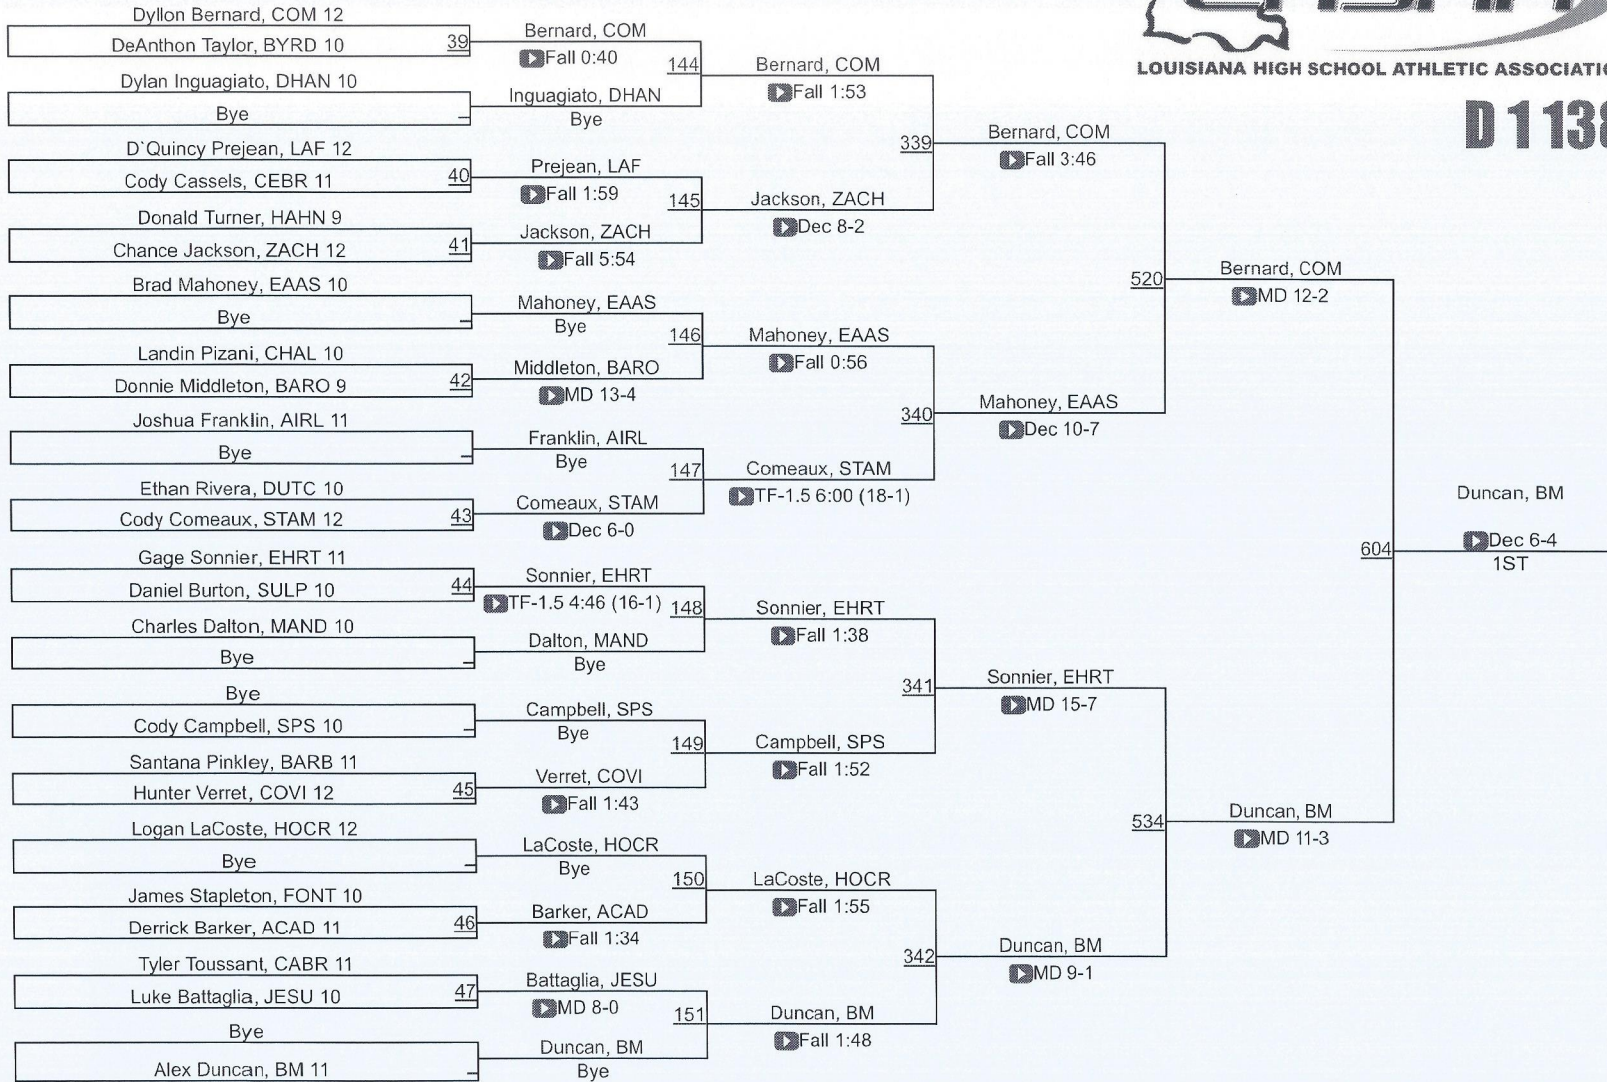

LOUISIANA HIGH SCHOOL ATHLETIC ASSOCIATION

D 1 138