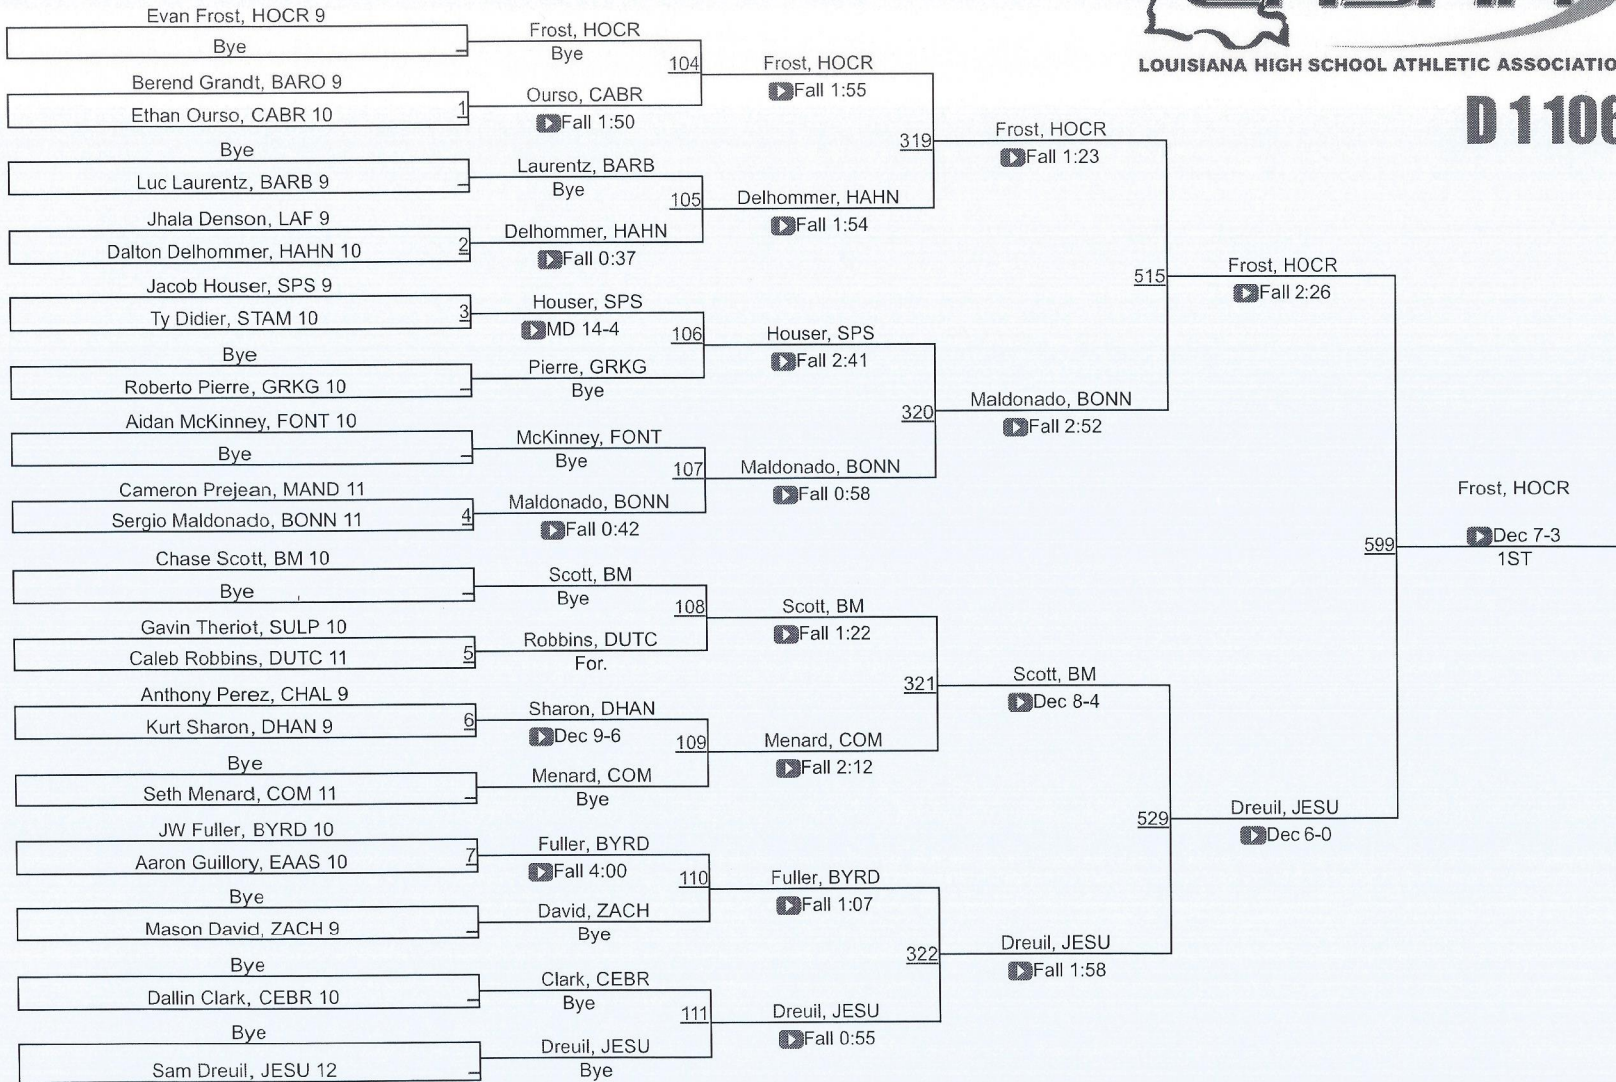

Division I Team Scores

1	Brother Martin	331.5
2	Holy Cross	306.5
3	Jesuit	184.5
4	Catholic, BR	180.0
5	St. Pauls	178.5
6	St. Amant	144.0
7	East Ascension	134.5
8	Comeaux	133.5
9	Zachary	130.5
10	Fontainebleau	101.5
11	C.E. Byrd	96.5
12	Hahnville	88.5
13	Sulphur	77.0
14	Covington	75.5
15	Airline	72.0
16	Acadiana	67.0
17	John Ehret	56.5
18	Chalmette	48.0
19	Baton Rouge	44.0
20	Bonnabel	43.0
21	Dutchtown	33.0
22	Mandeville	30.0
23	Lafayette	29.0
24	Central BR	22.0
25	Barbe	19.0
26	Destrehan	18.0
27	L.W. Higgins	17.0
28	Grace King	2.0
29	Walker	0.0

D 1106