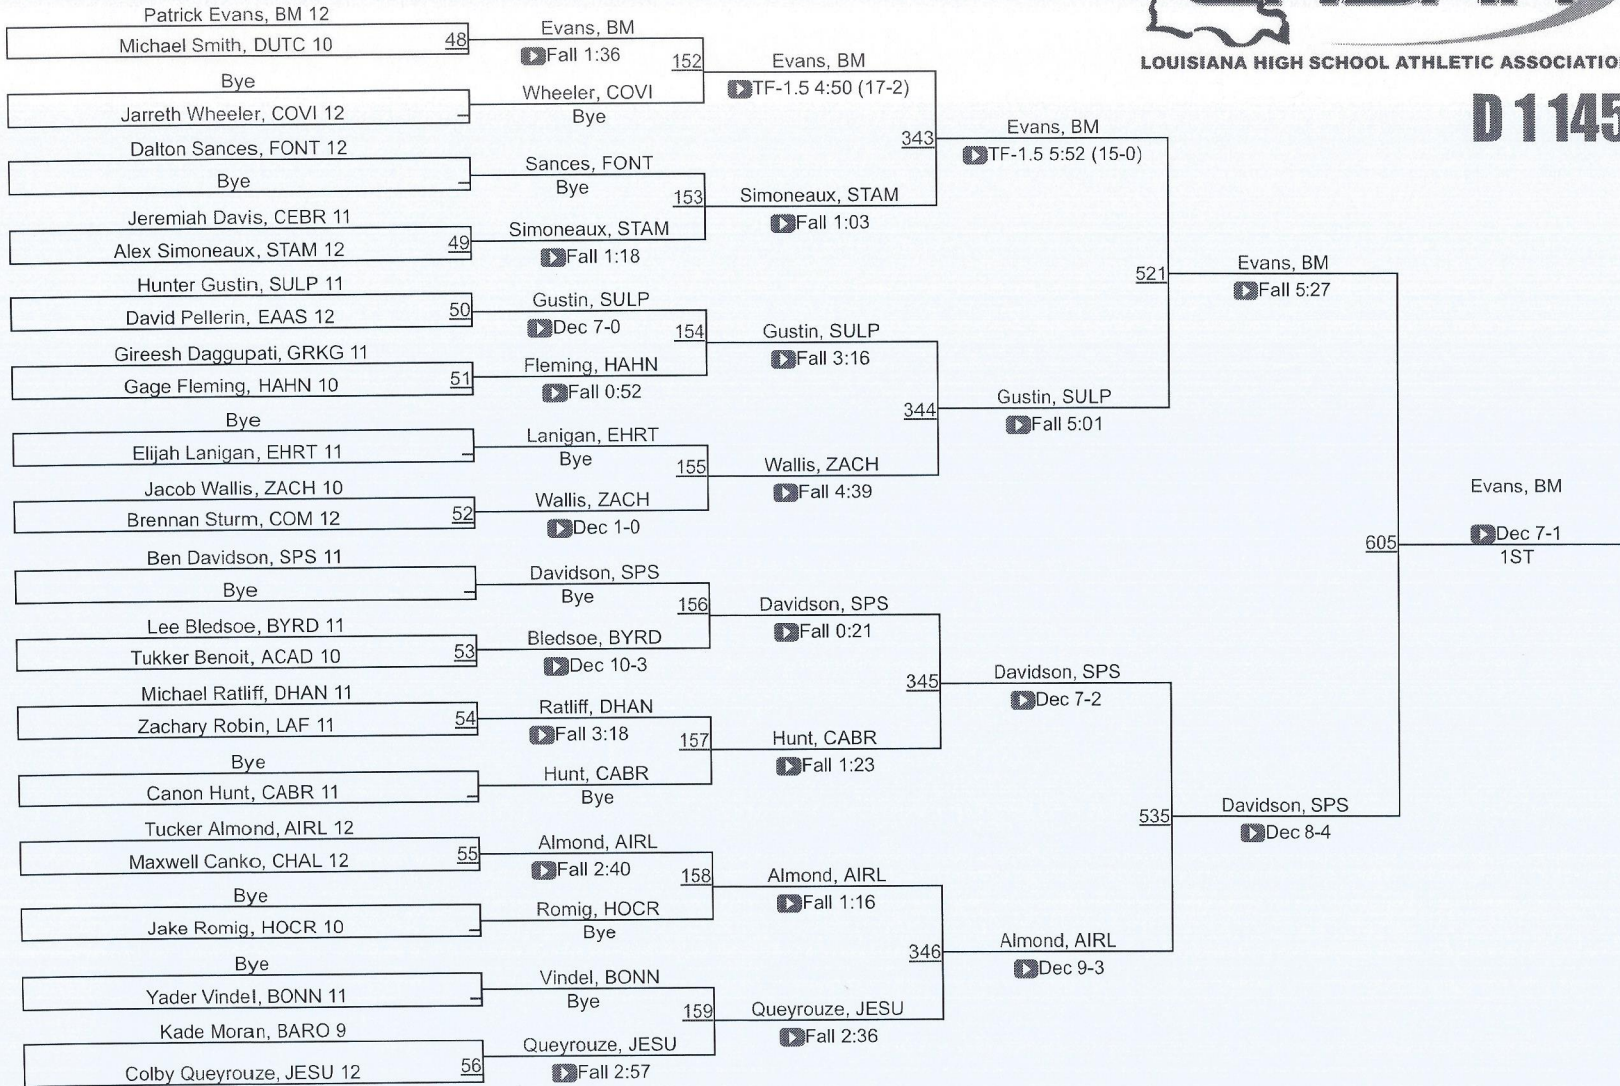

LOUISIANA HIGH SCHOOL ATHLETIC ASSOCIATION

D 1 138

D 1138

LHSAA State Championships

D 1145

D 1145

LHSAA State Championships

D 1152