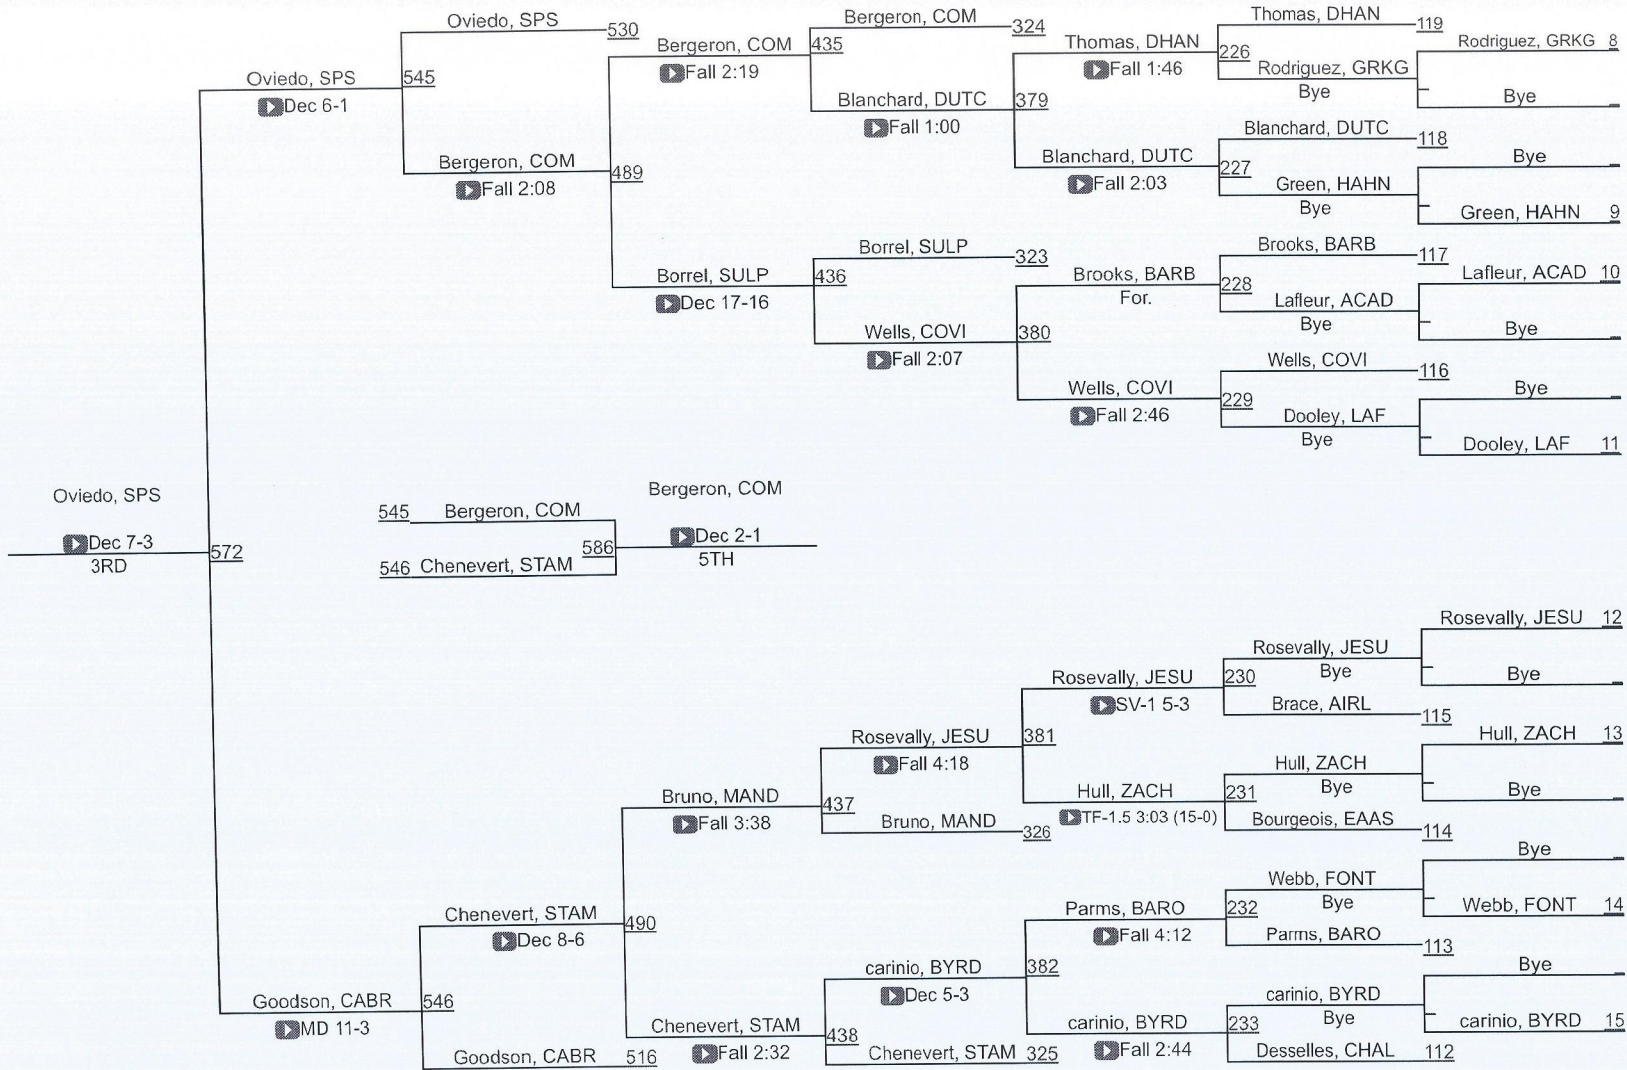

LHSAA State Championships

D 1106

LHSAA State Championships

LOUISIANA HIGH SCHOOL ATHLETIC ASSOCIATION

D 1113

D 1113

LHSAA State Championships

D 1 120