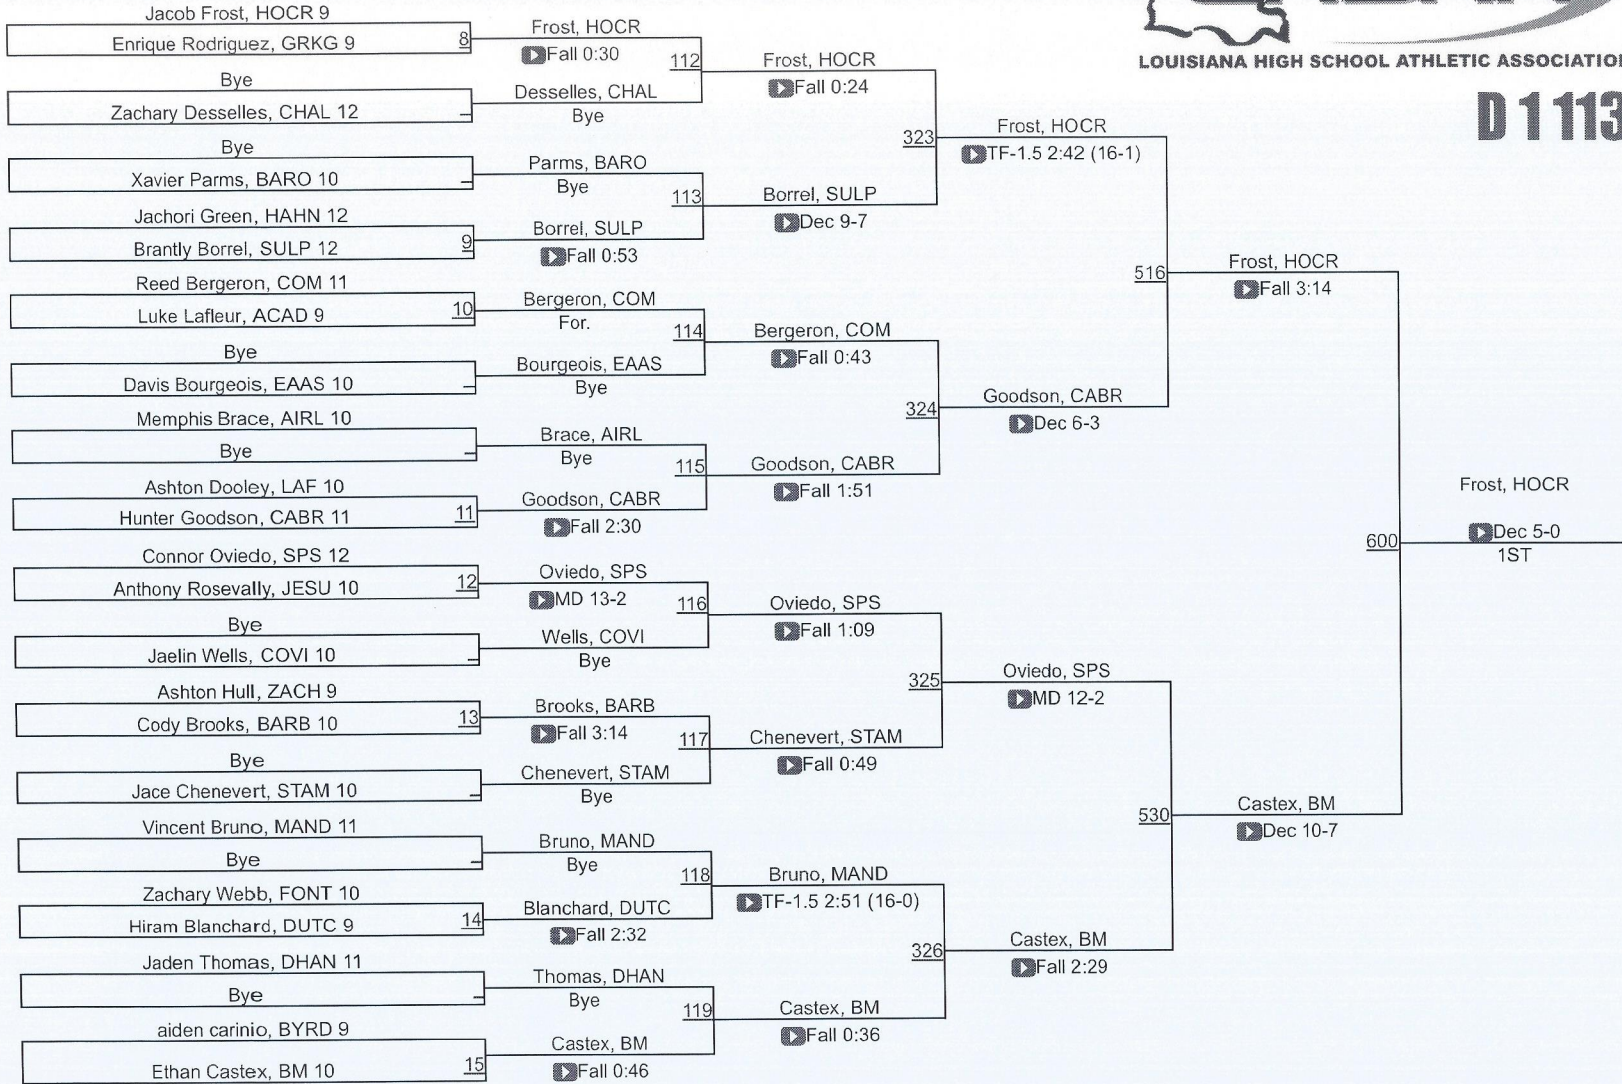

LHSAA State Championships

D 1106

LHSAA State Championships

LOUISIANA HIGH SCHOOL ATHLETIC ASSOCIATION

D 1113

D 1113

LHSAA State Championships

D 1 120