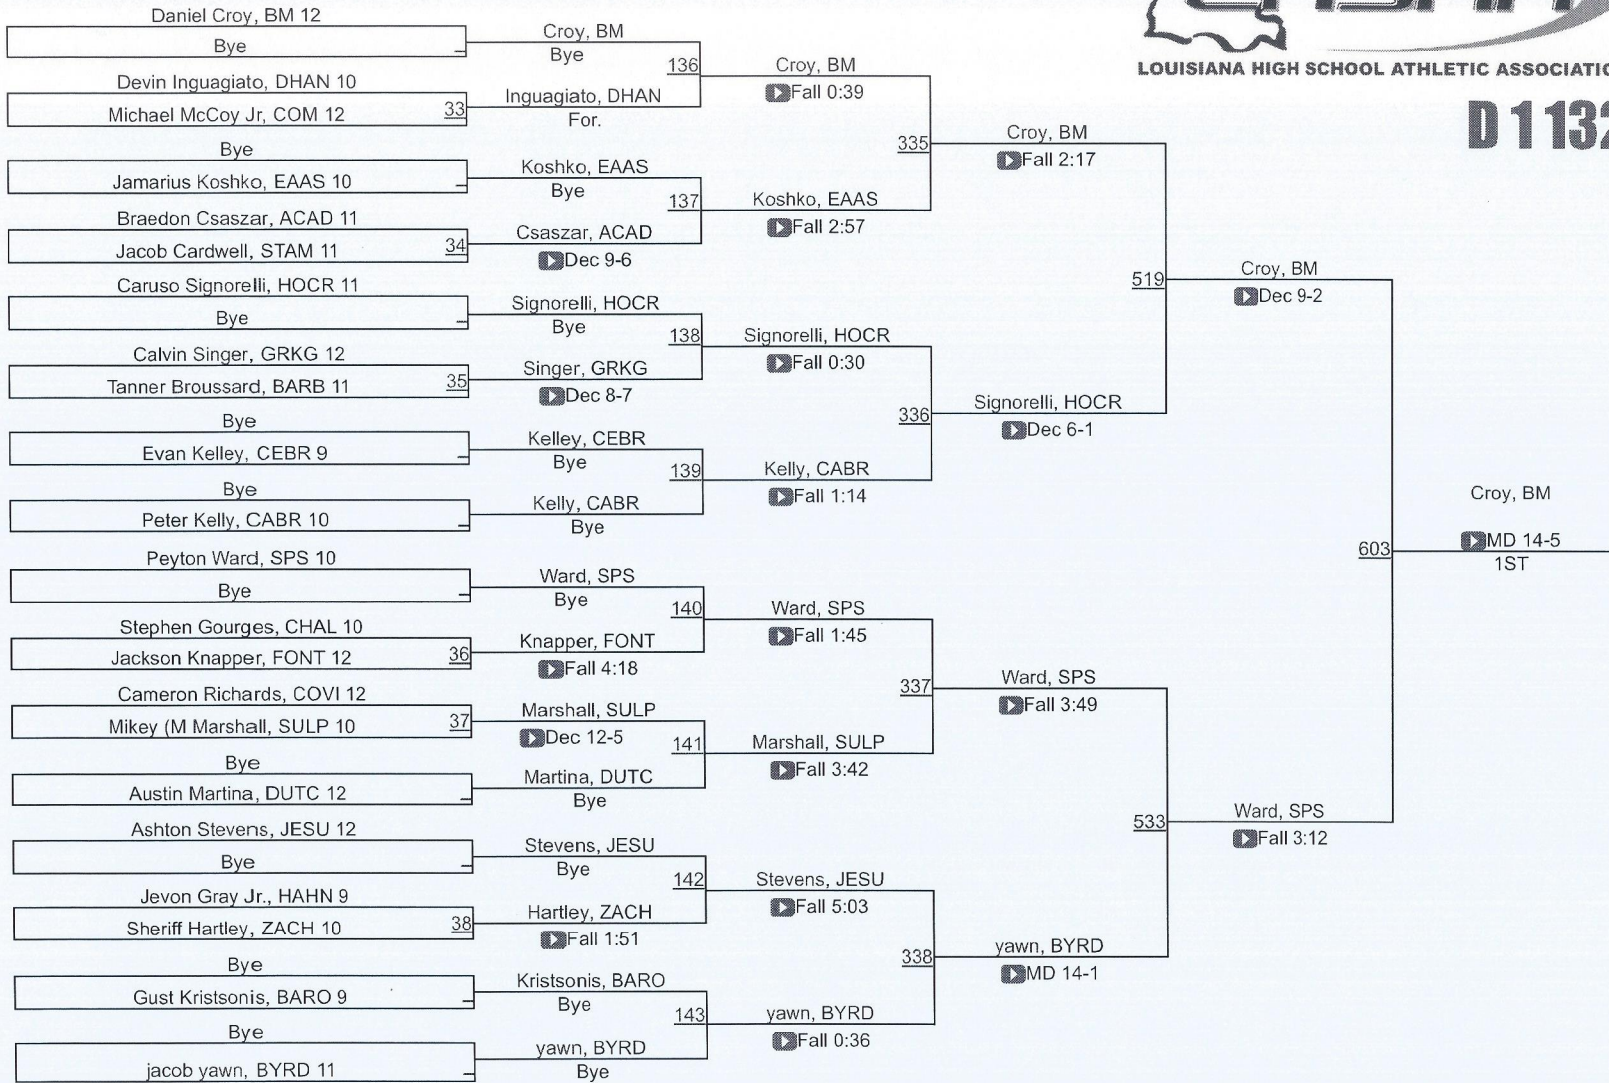

D 1120

LHSAA State Championships

LOUISIANA HIGH SCHOOL ATHLETIC ASSOCIATION

D 1126

D 1126

LHSAA State Championships

D 1 132

LHSAA State Championships