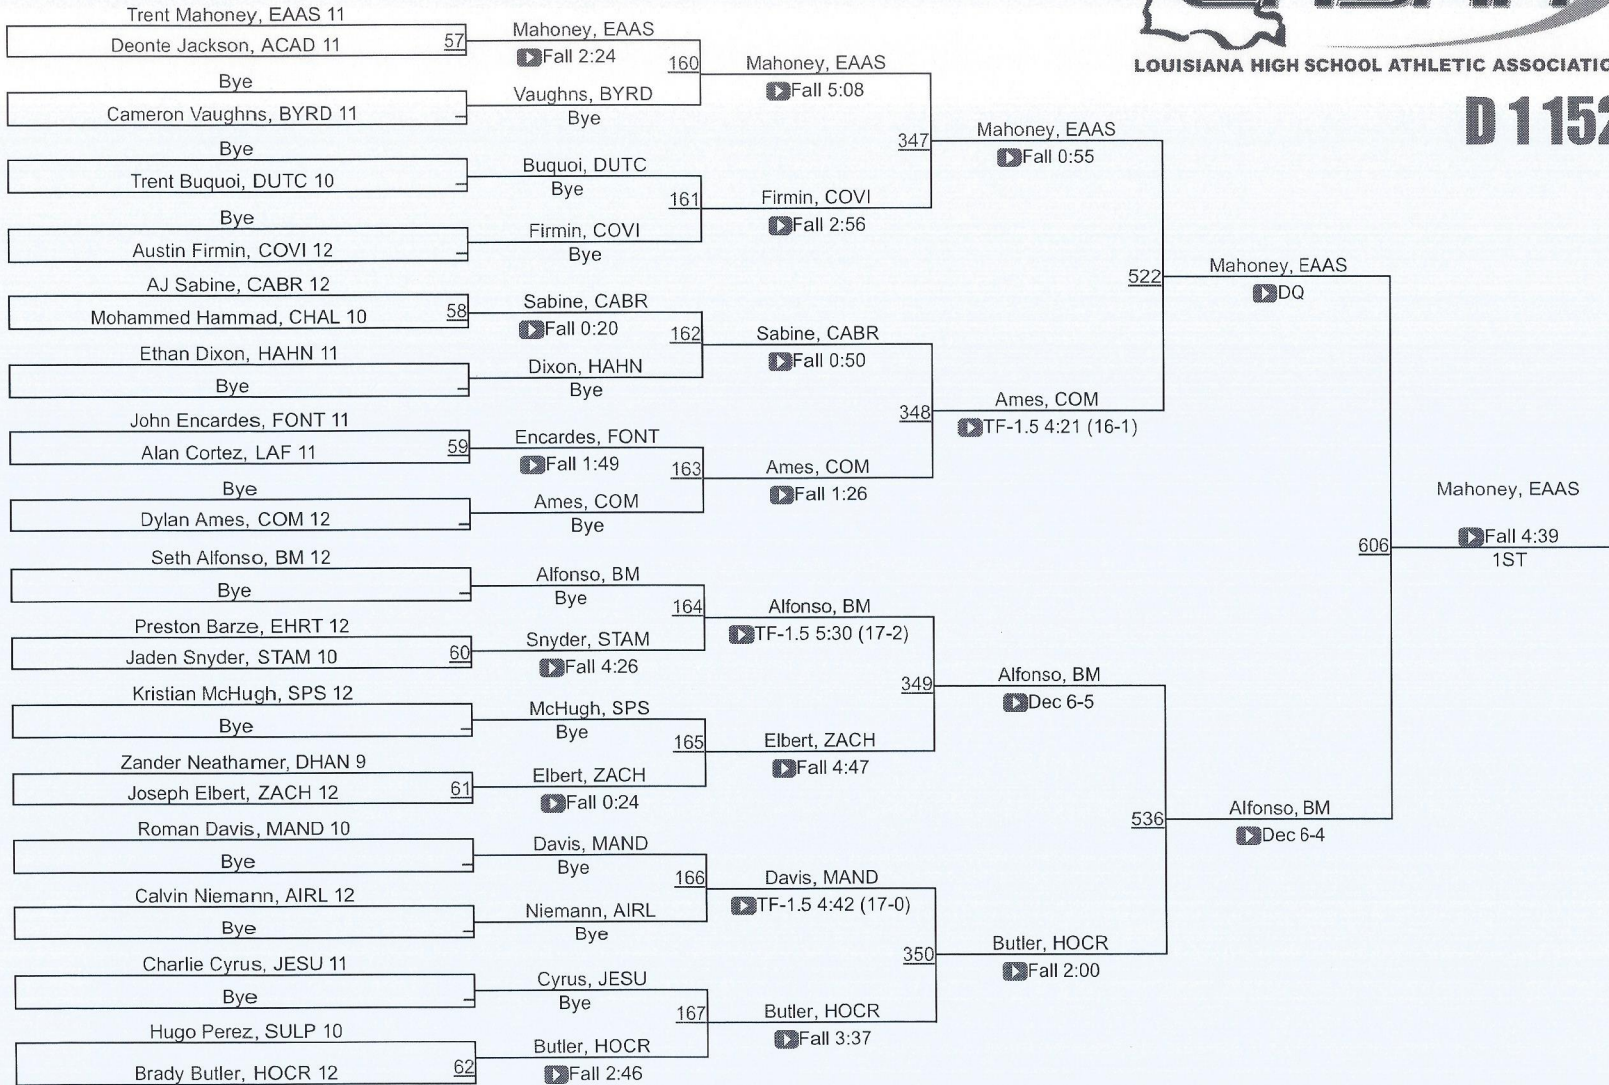

LOUISIANA HIGH SCHOOL ATHLETIC ASSOCIATION

D 1 138

D 1138

LHSAA State Championships

D 1145

D 1145

LHSAA State Championships

D 1152