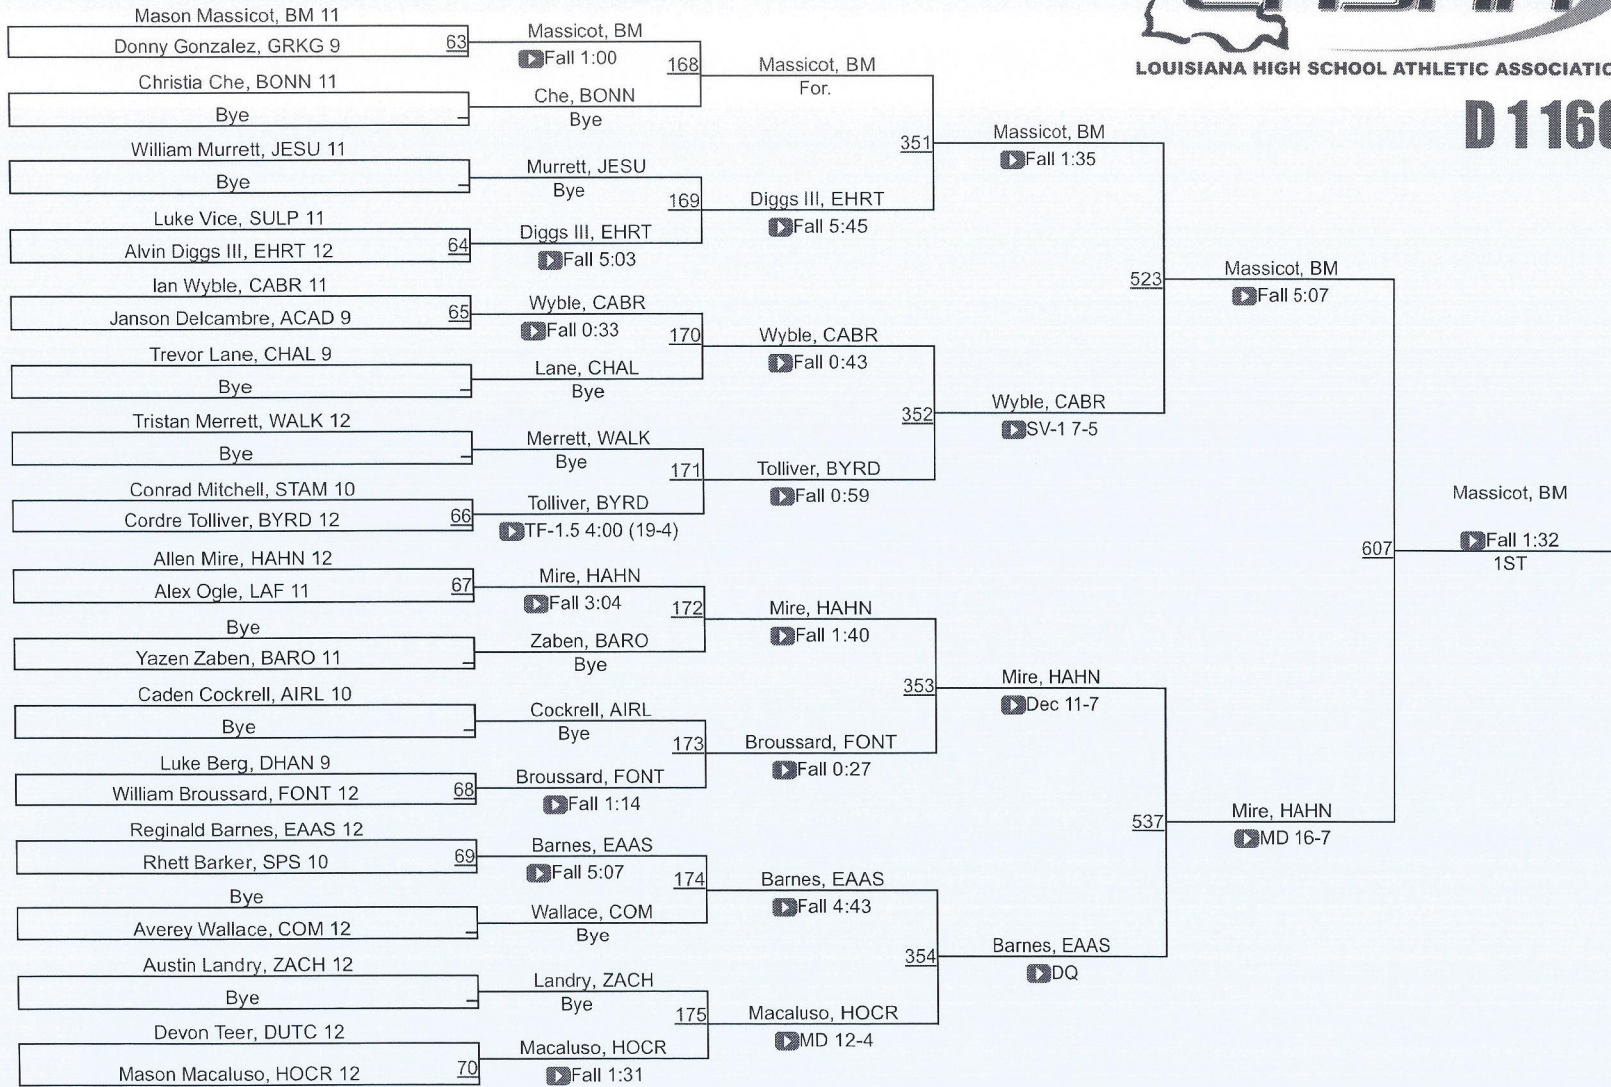

LHSAA State Championships

D 1160