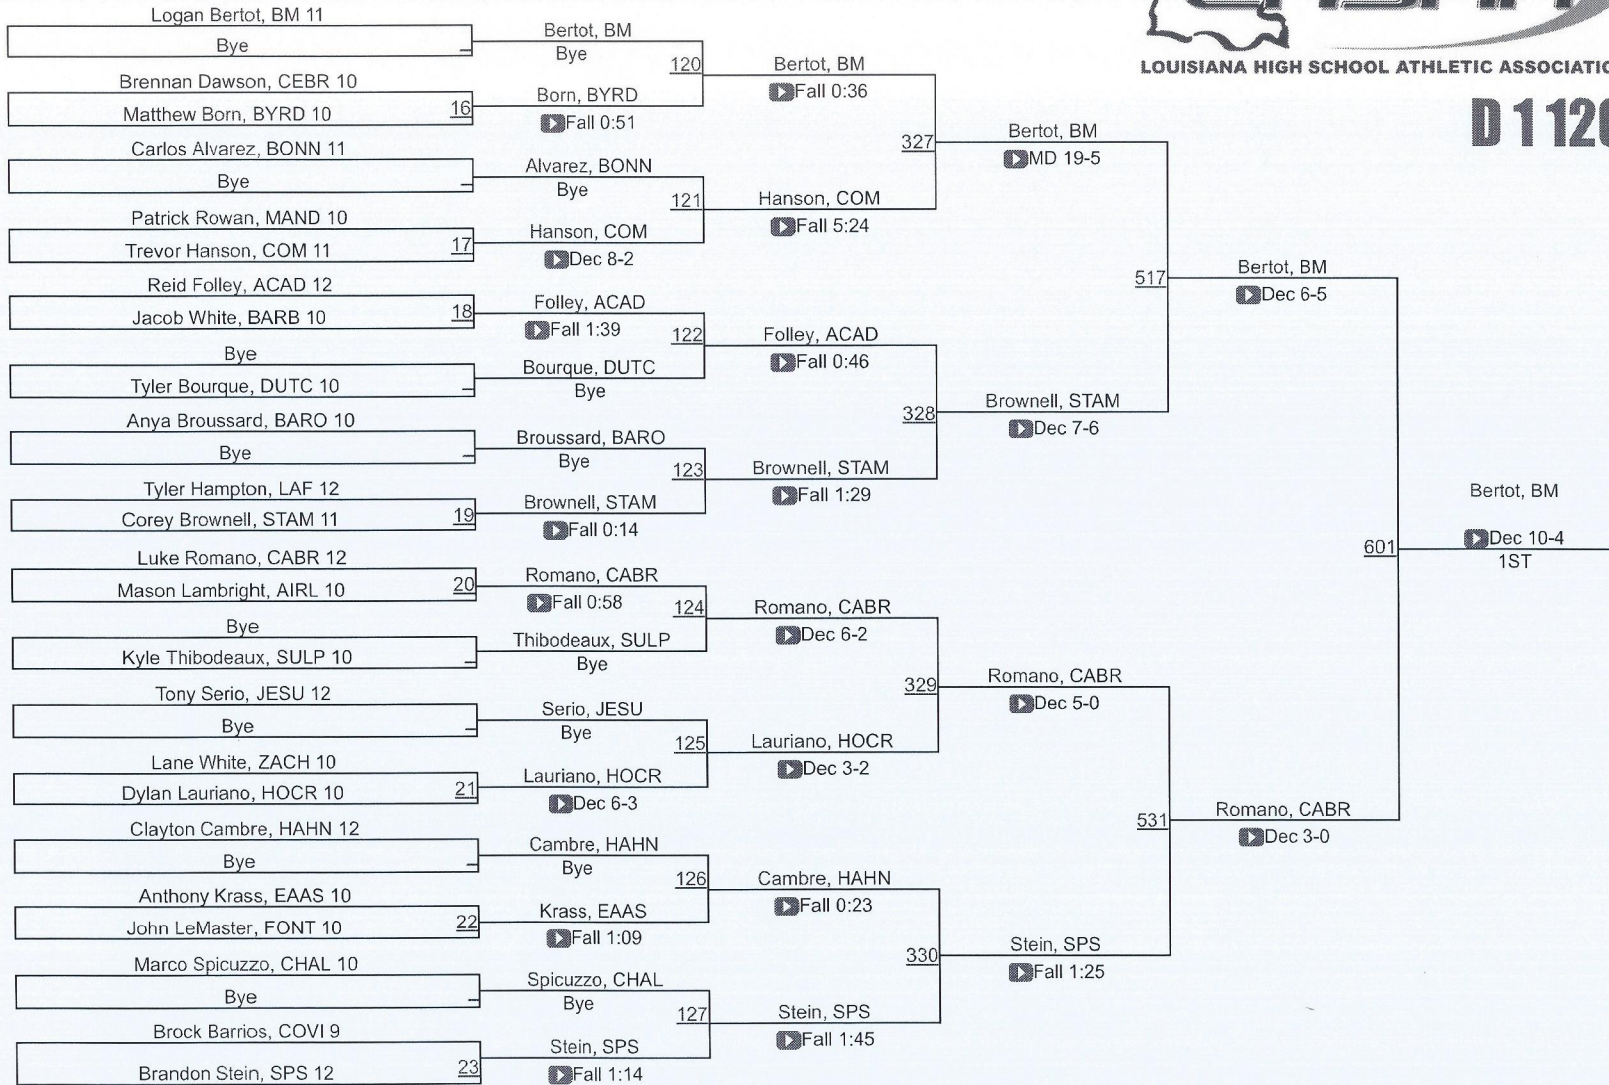

LHSAA State Championships

D 1106

LHSAA State Championships

LOUISIANA HIGH SCHOOL ATHLETIC ASSOCIATION

D 1113

D 1113

LHSAA State Championships

D 1 120