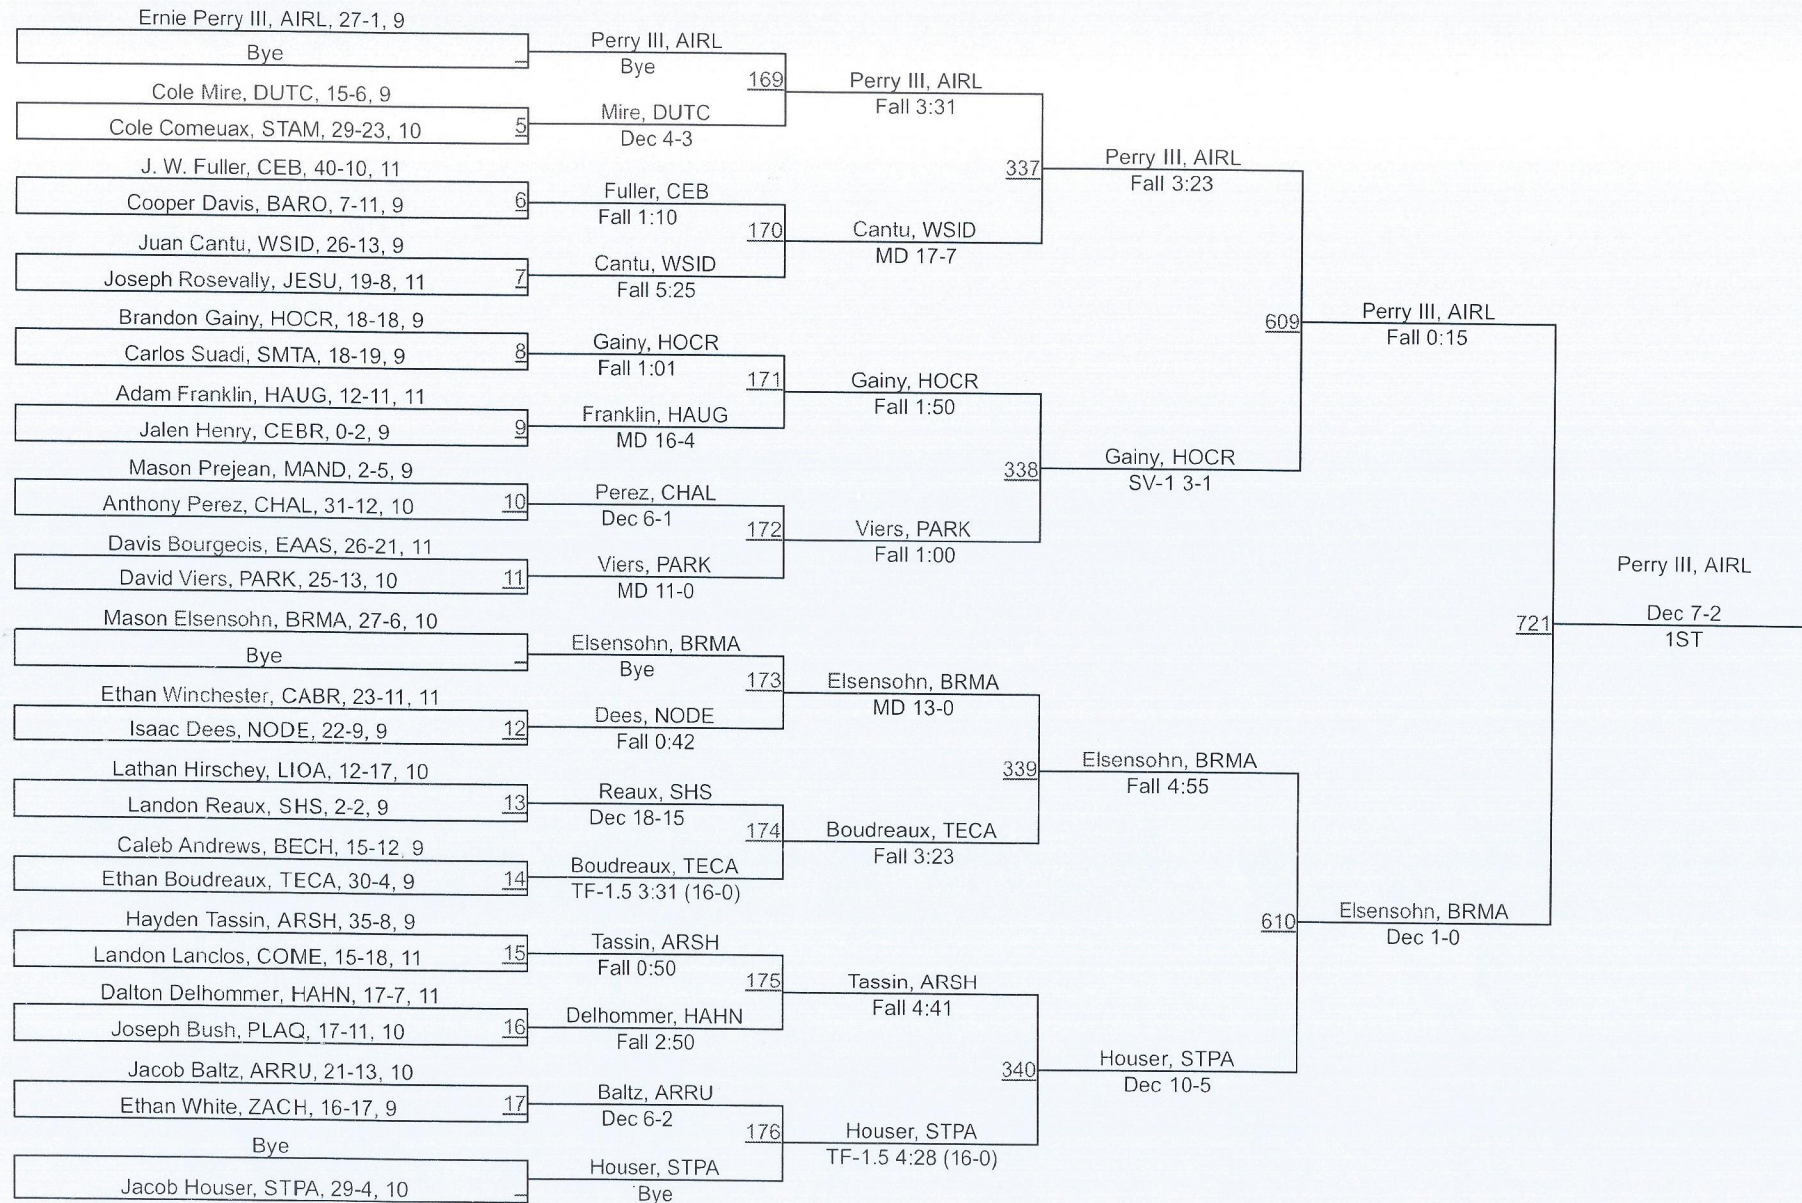

35	Dutchtown	26.0
35	Haughton	26.0
37	Carencro	25.0
38	Acadiana	23.0
39	John Curtis Christian School	21.0
40	Rayne	16.0
41	Southside	14.0
42	New Orleans Military and Maritime Academy	11.0
43	Plaquemine	10.0
44	Lafayette	9.0
45	Woodlawn BR	8.0
46	Summerfield	7.5
47	Episcopal	5.0
48	DeQuincy	3.0
48	Istrouma	3.0
50	Broadmoor	0.0
50	Dunham	0.0
50	McKinley	0.0

47th Louisiana Classic

106