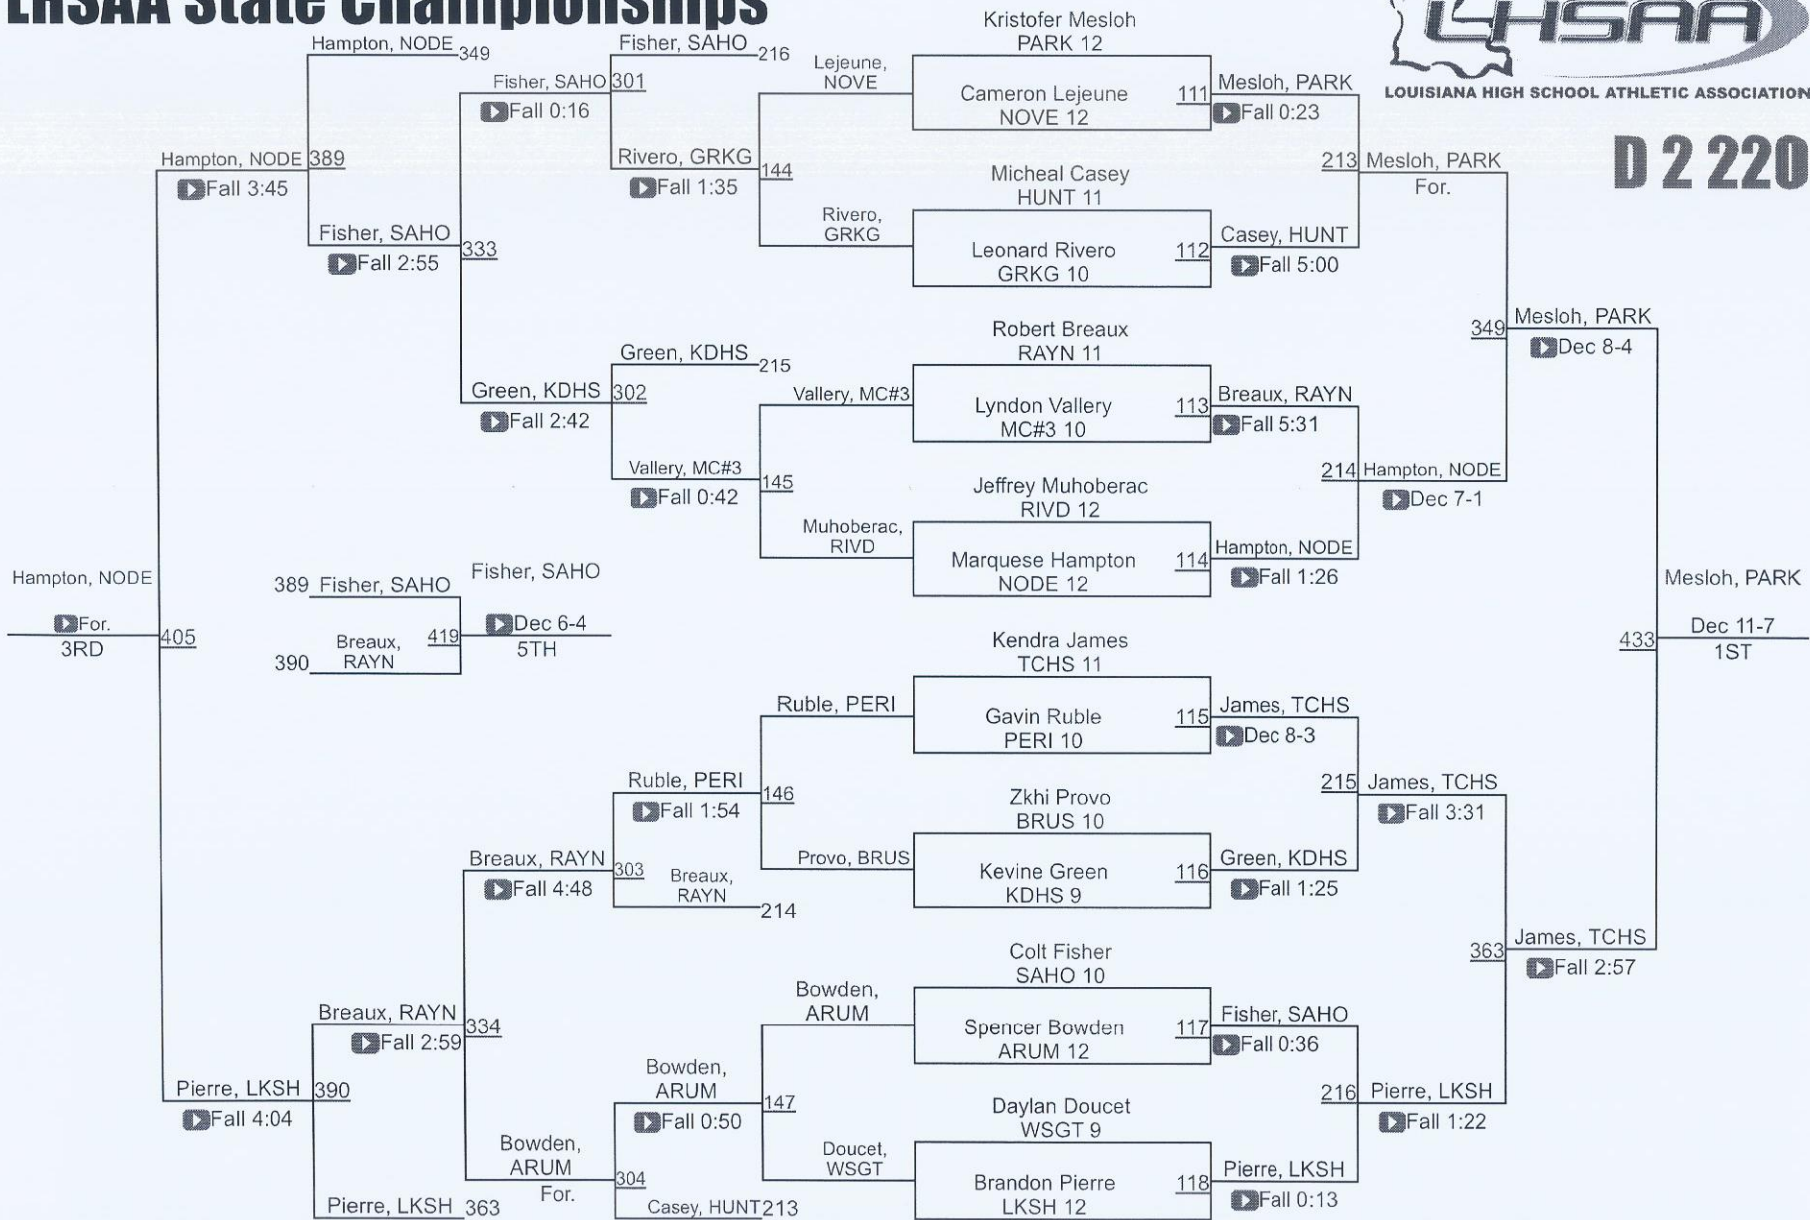

LOUISIANA HIGH SCHOOL ATHLETIC ASSOCIATION

D 2 220