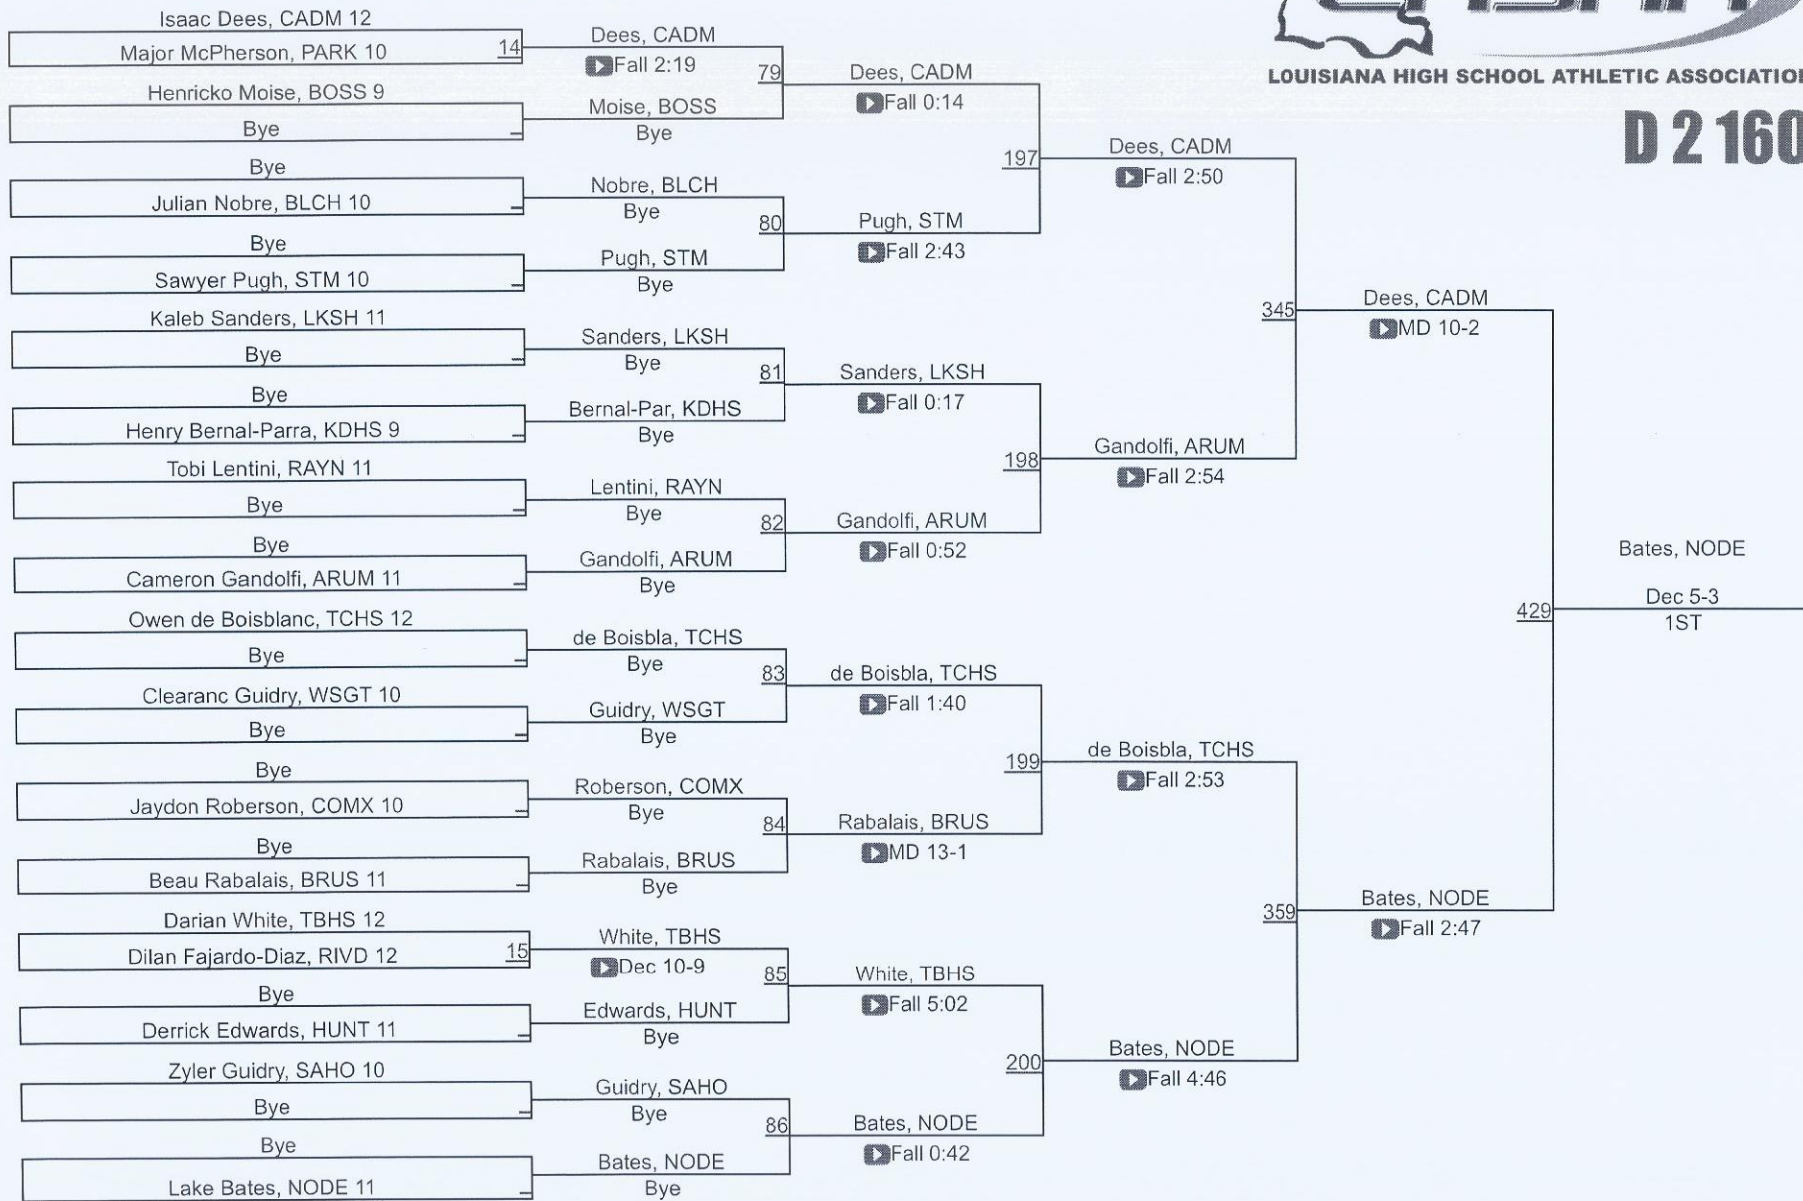

LHSAA State Championships

LOUISIANA HIGH SCHOOL ATHLETIC ASSOCIATION

D 2 152

D 2 152

LHSAA State Championships

LOUISIANA HIGH SCHOOL ATHLETIC ASSOCIATION

D 2 160

D 2160