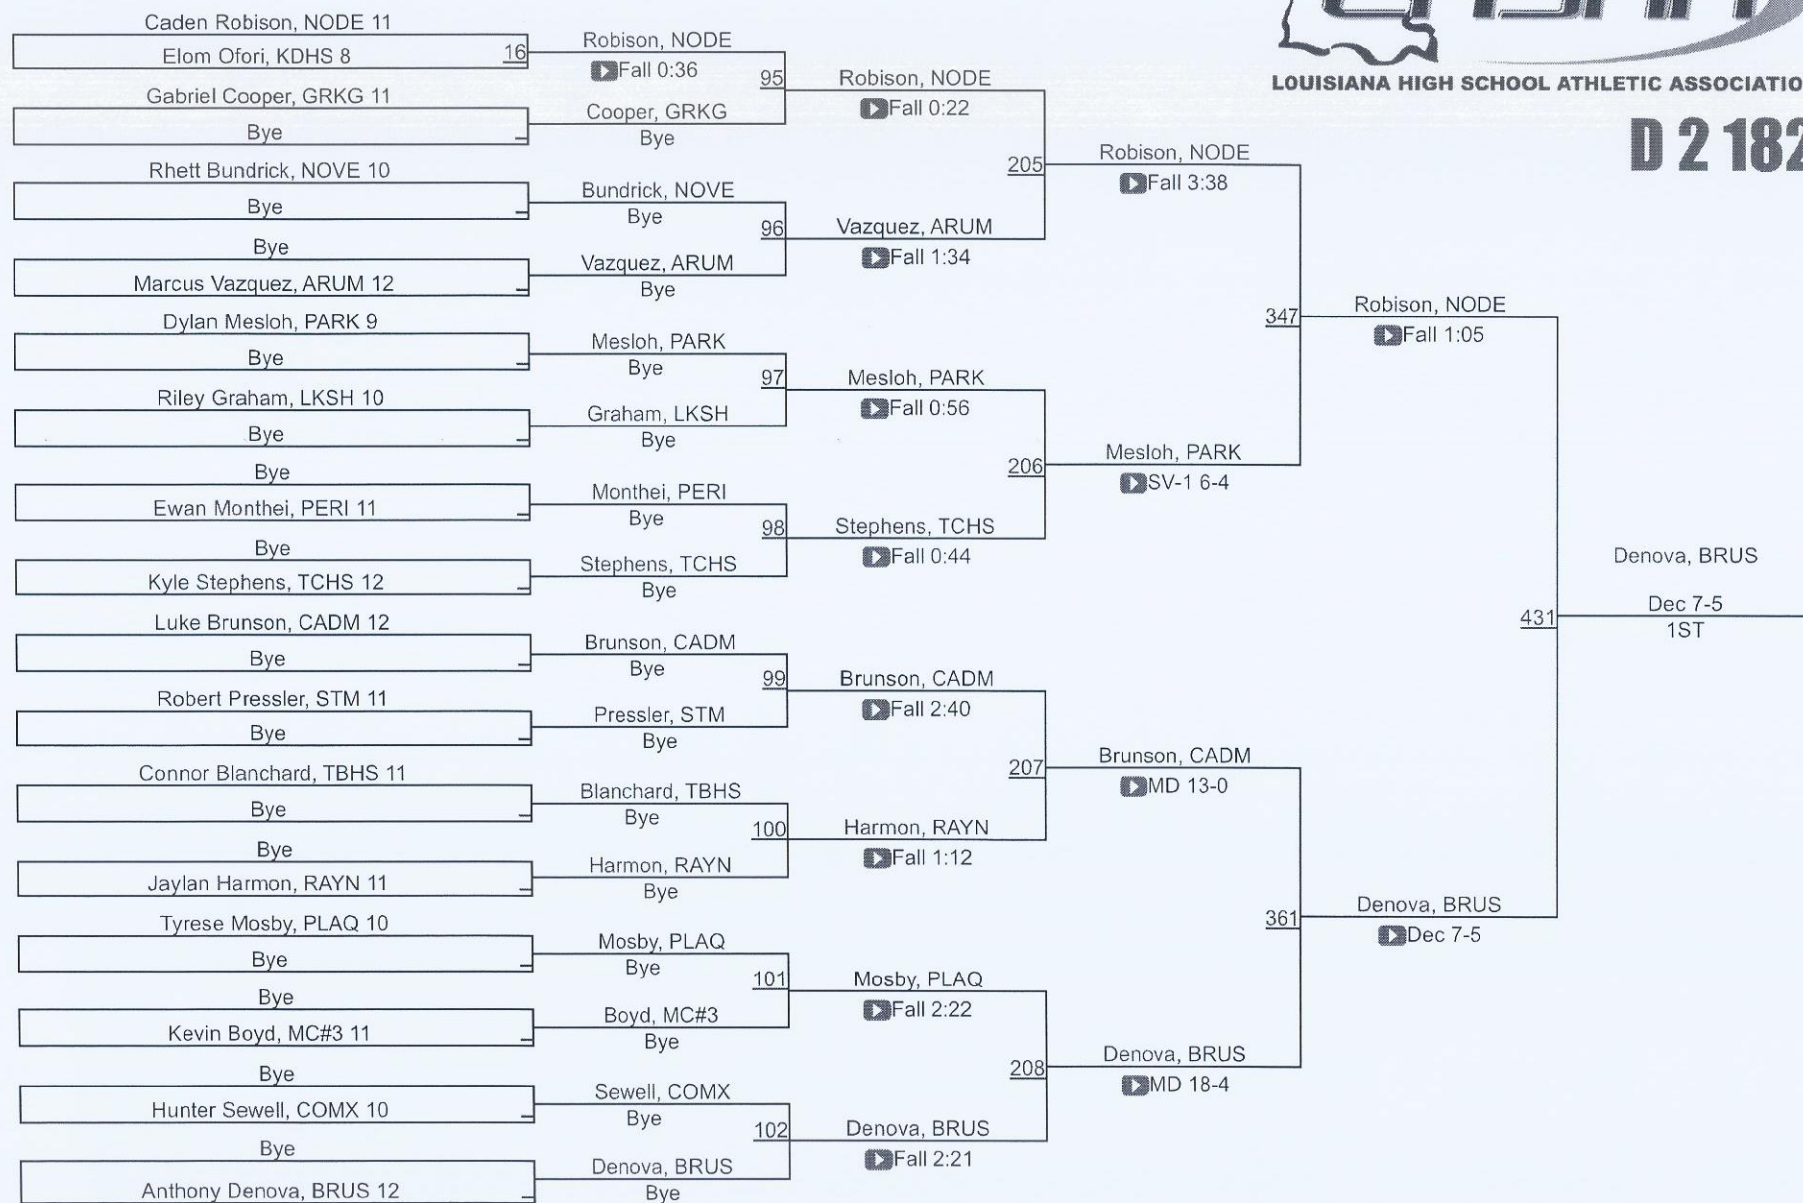

LHSAA State Championships

LOUISIANA HIGH SCHOOL ATHLETIC ASSOCIATION

D 2 170

LHSAA State Championships

LOUISIANA HIGH SCHOOL ATHLETIC ASSOCIATION

D 2 182

LHSAA State Championships

LOUISIANA HIGH SCHOOL ATHLETIC ASSOCIATION