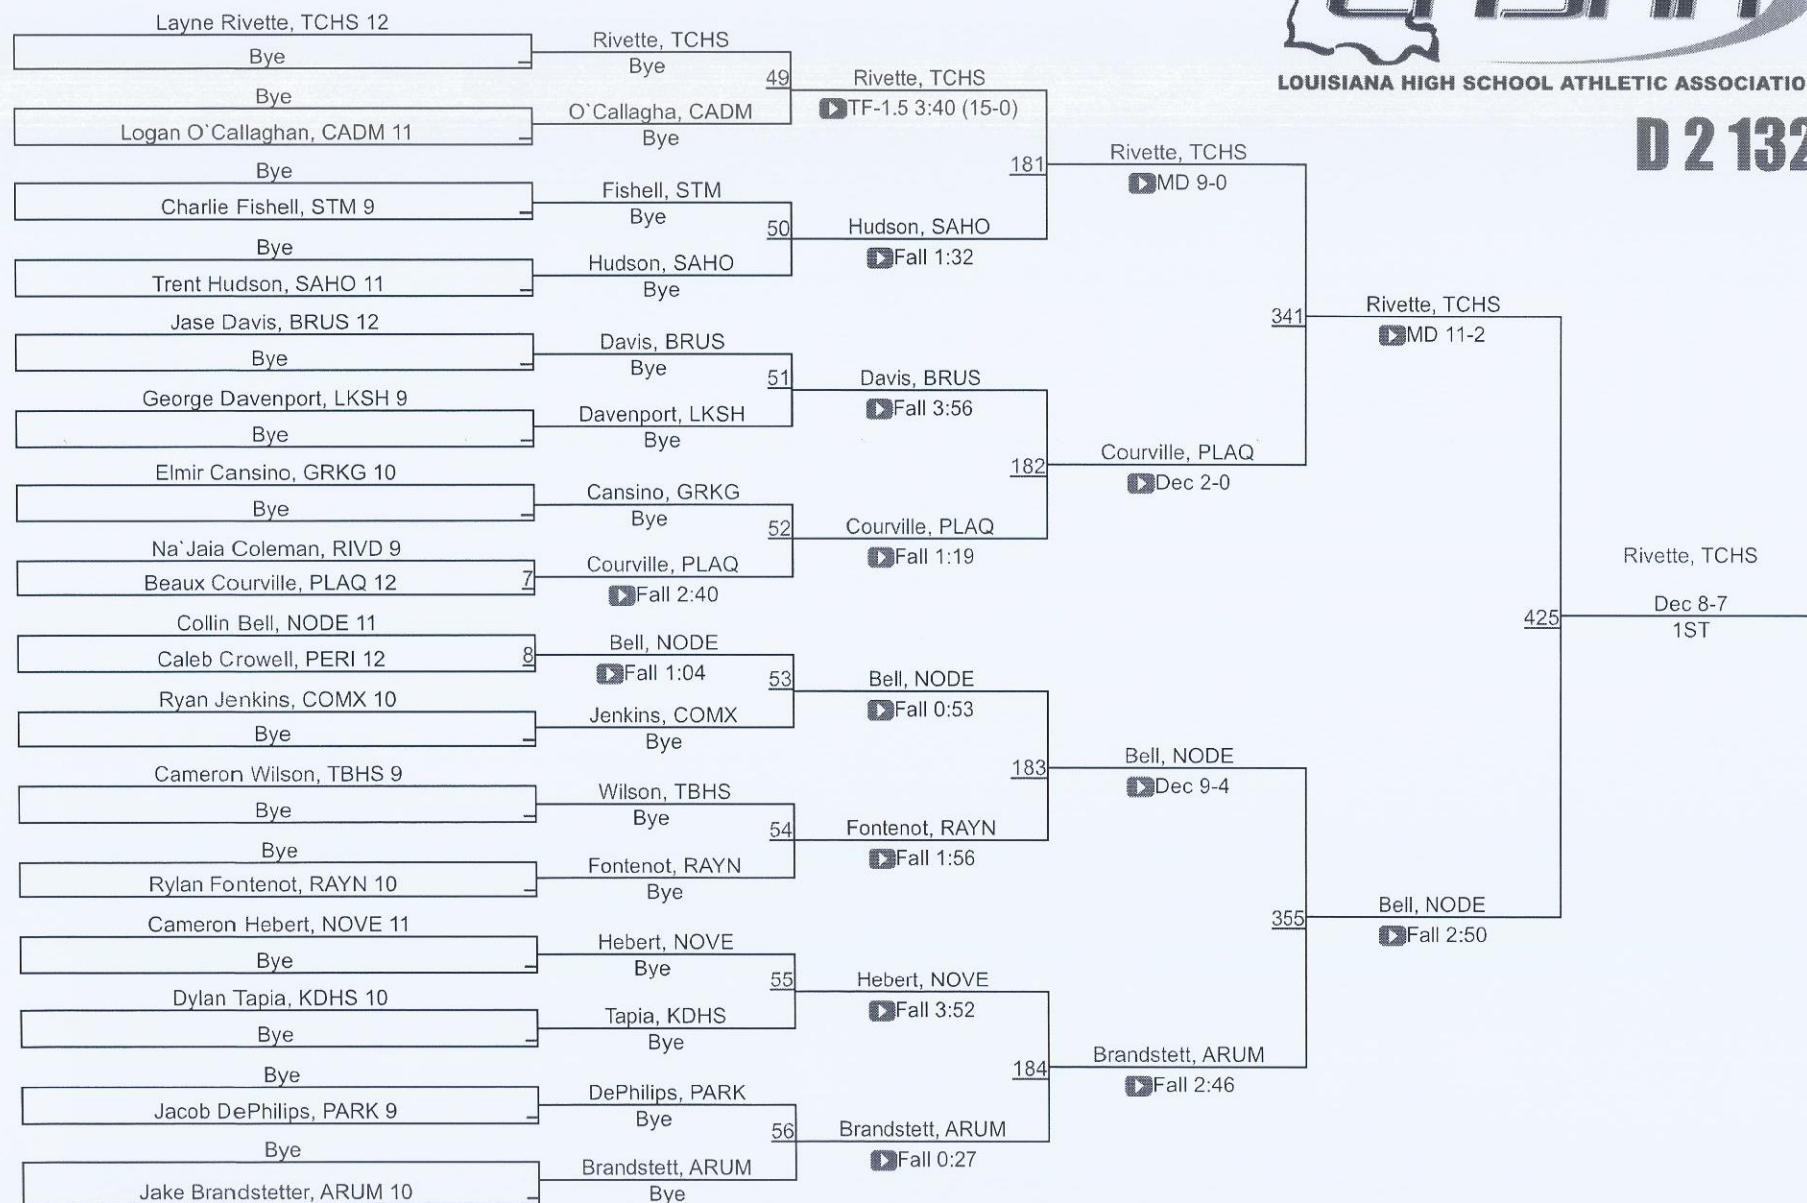

LOUISIANA HIGH SCHOOL ATHLETIC ASSOCIATION

D 2 120

LHSAA State Championships

LOUISIANA HIGH SCHOOL ATHLETIC ASSOCIATION

D 2 126

LHSAA State Championships

LOUISIANA HIGH SCHOOL ATHLETIC ASSOCIATION

D 2 132