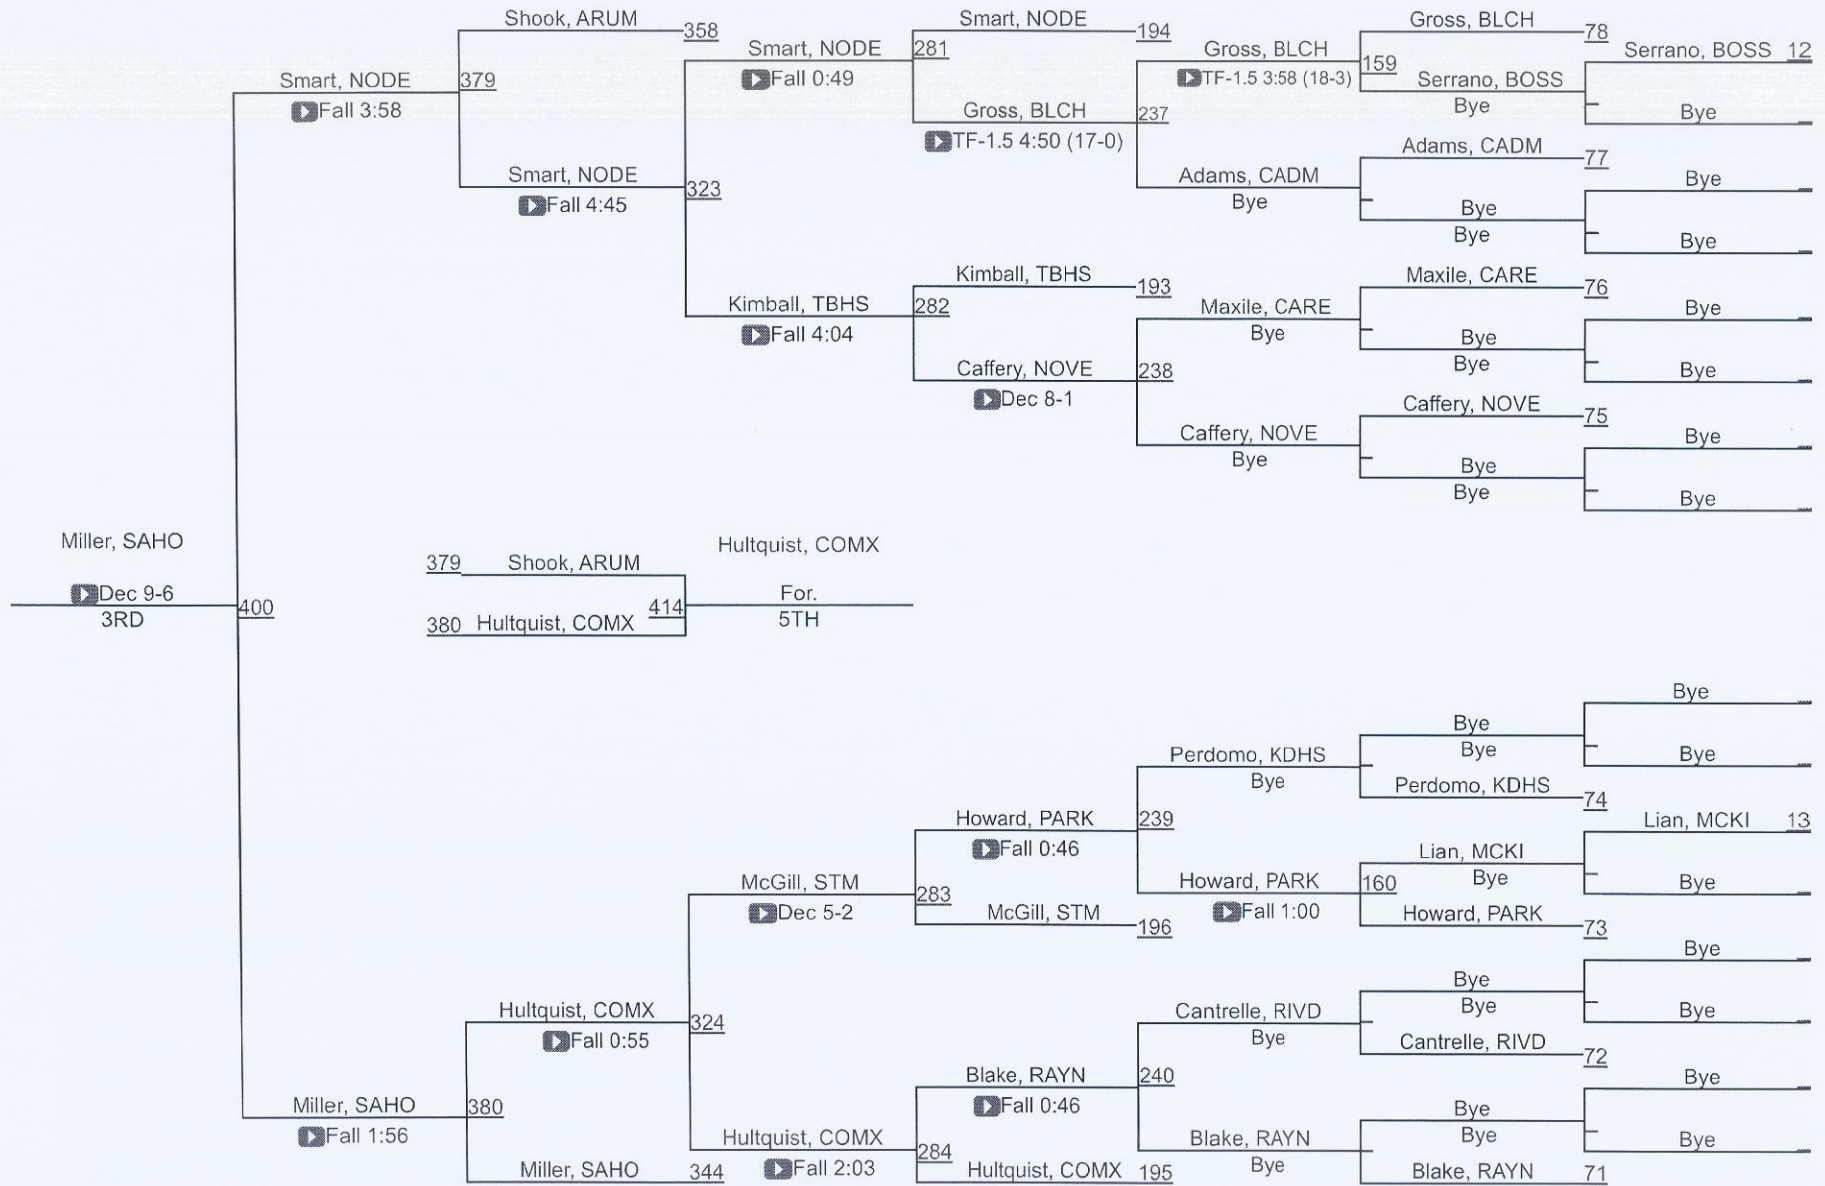

LHSAA State Championships

LOUISIANA HIGH SCHOOL ATHLETIC ASSOCIATION

D 2 152

D 2 152

LHSAA State Championships

LOUISIANA HIGH SCHOOL ATHLETIC ASSOCIATION

D 2 160

D 2160