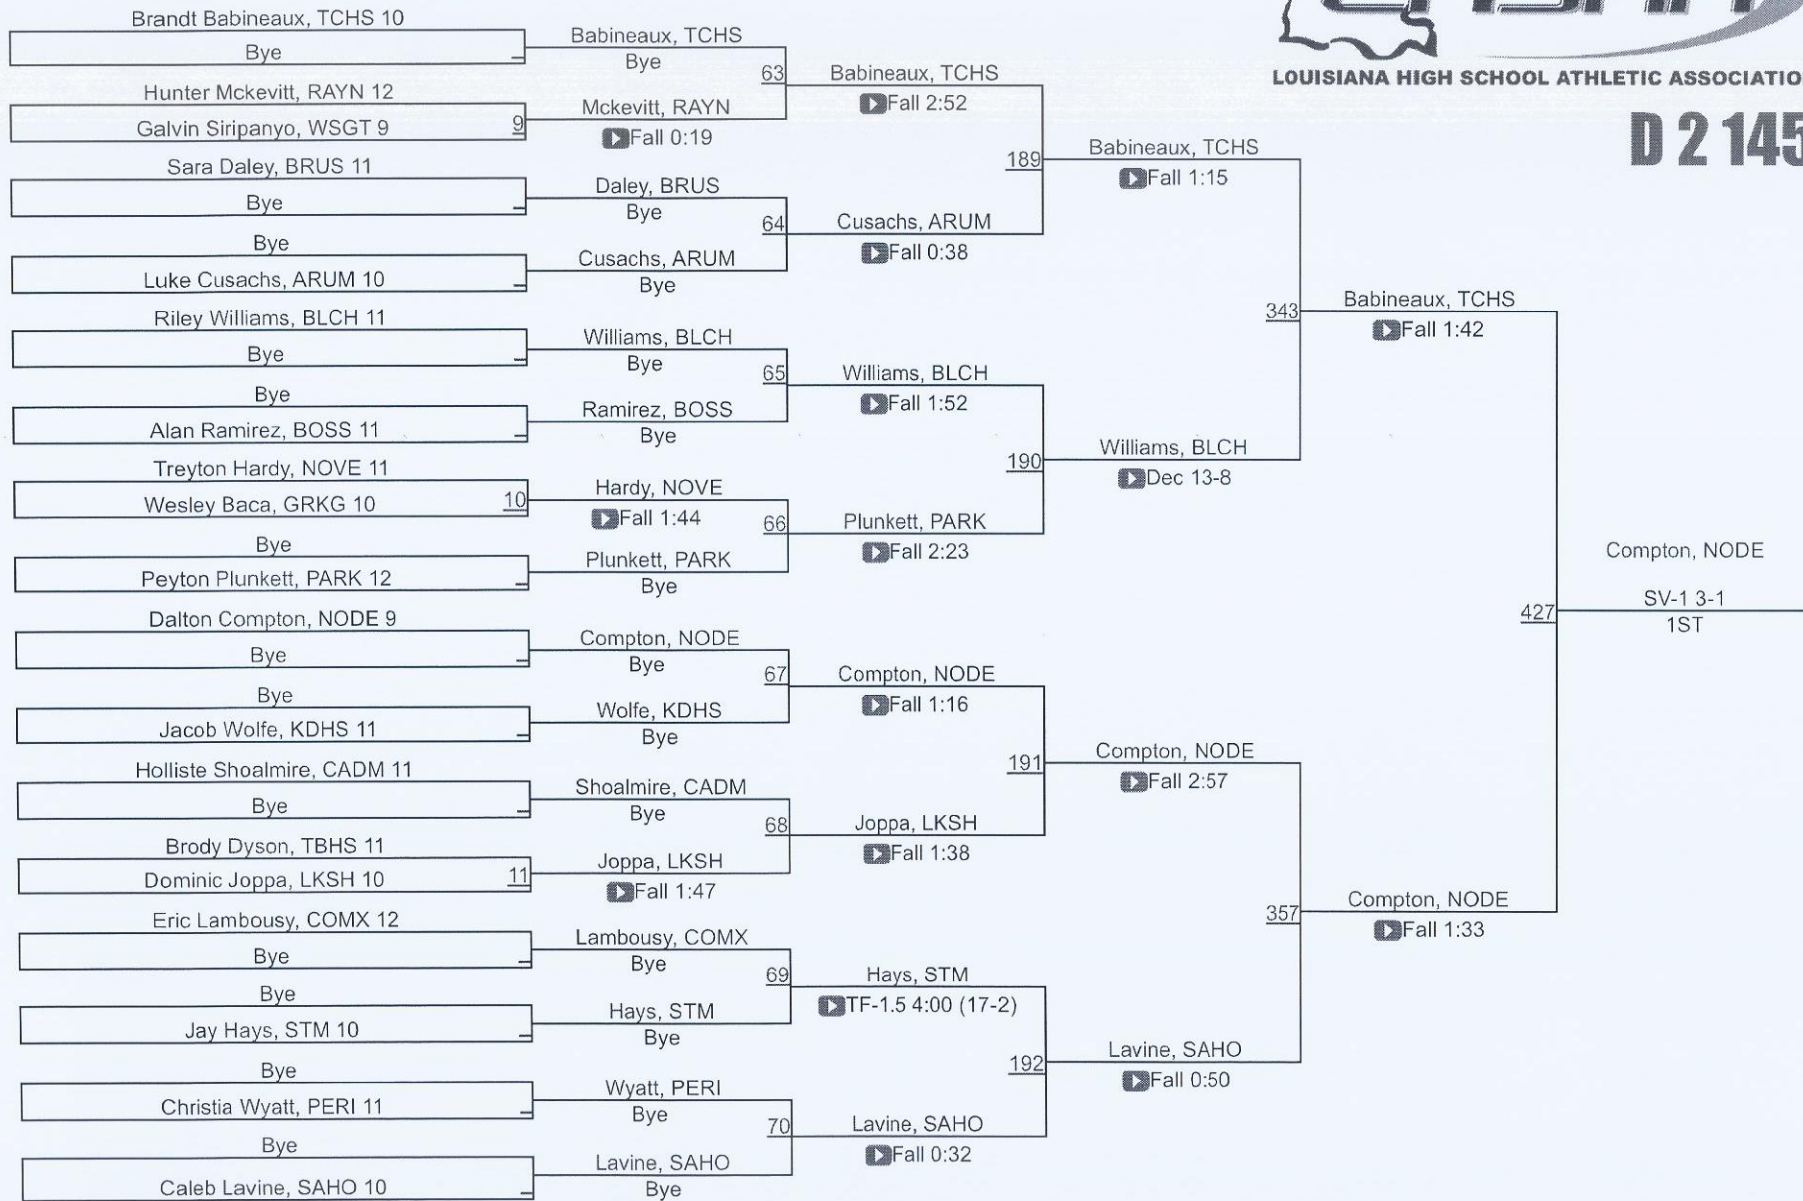

D 2 132

LHSAA State Championships

LOUISIANA HIGH SCHOOL ATHLETIC ASSOCIATION

D 2 138

LHSAA State Championships

LOUISIANA HIGH SCHOOL ATHLETIC ASSOCIATION

D 2 145

D 2145