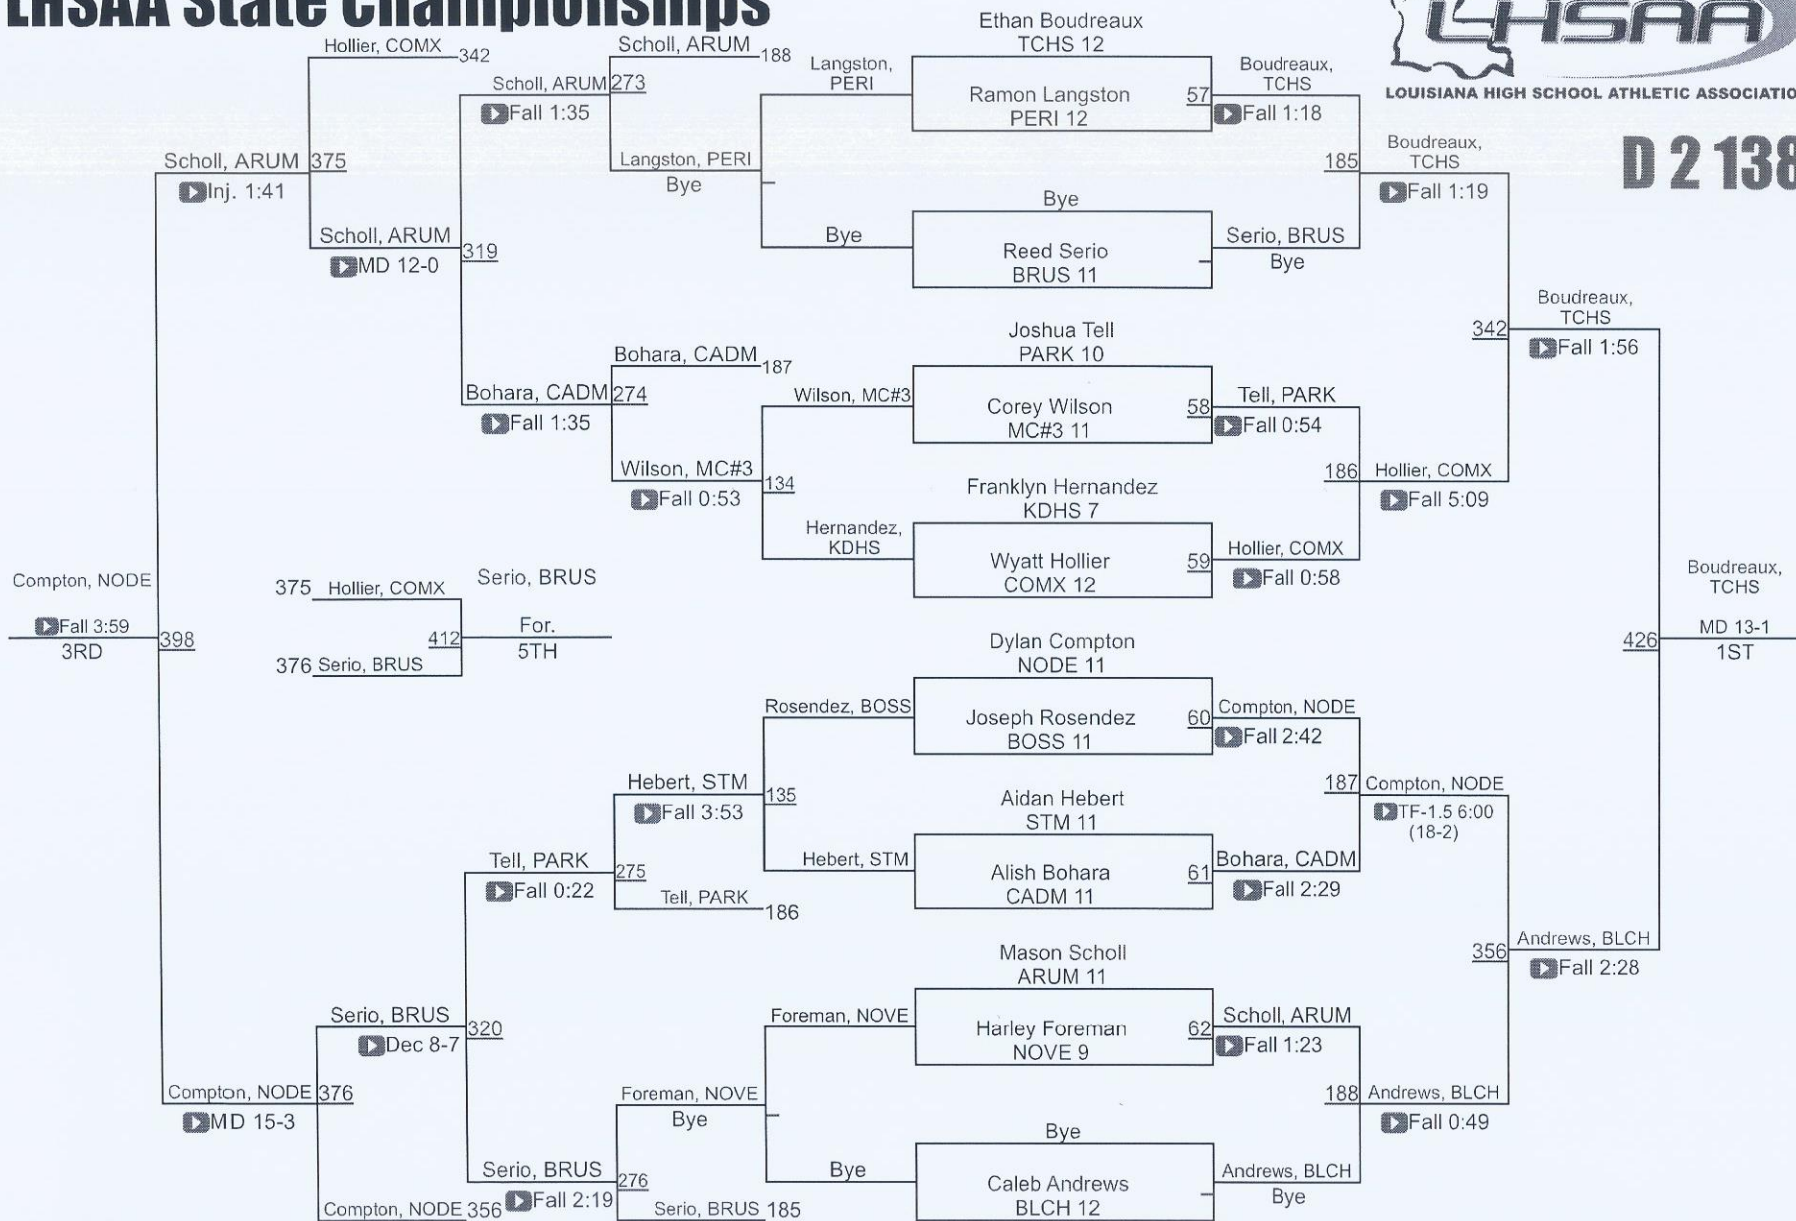

D 2 132

LHSAA State Championships

LOUISIANA HIGH SCHOOL ATHLETIC ASSOCIATION

D 2 138

LHSAA State Championships

LOUISIANA HIGH SCHOOL ATHLETIC ASSOCIATION

D 2 145

D 2145