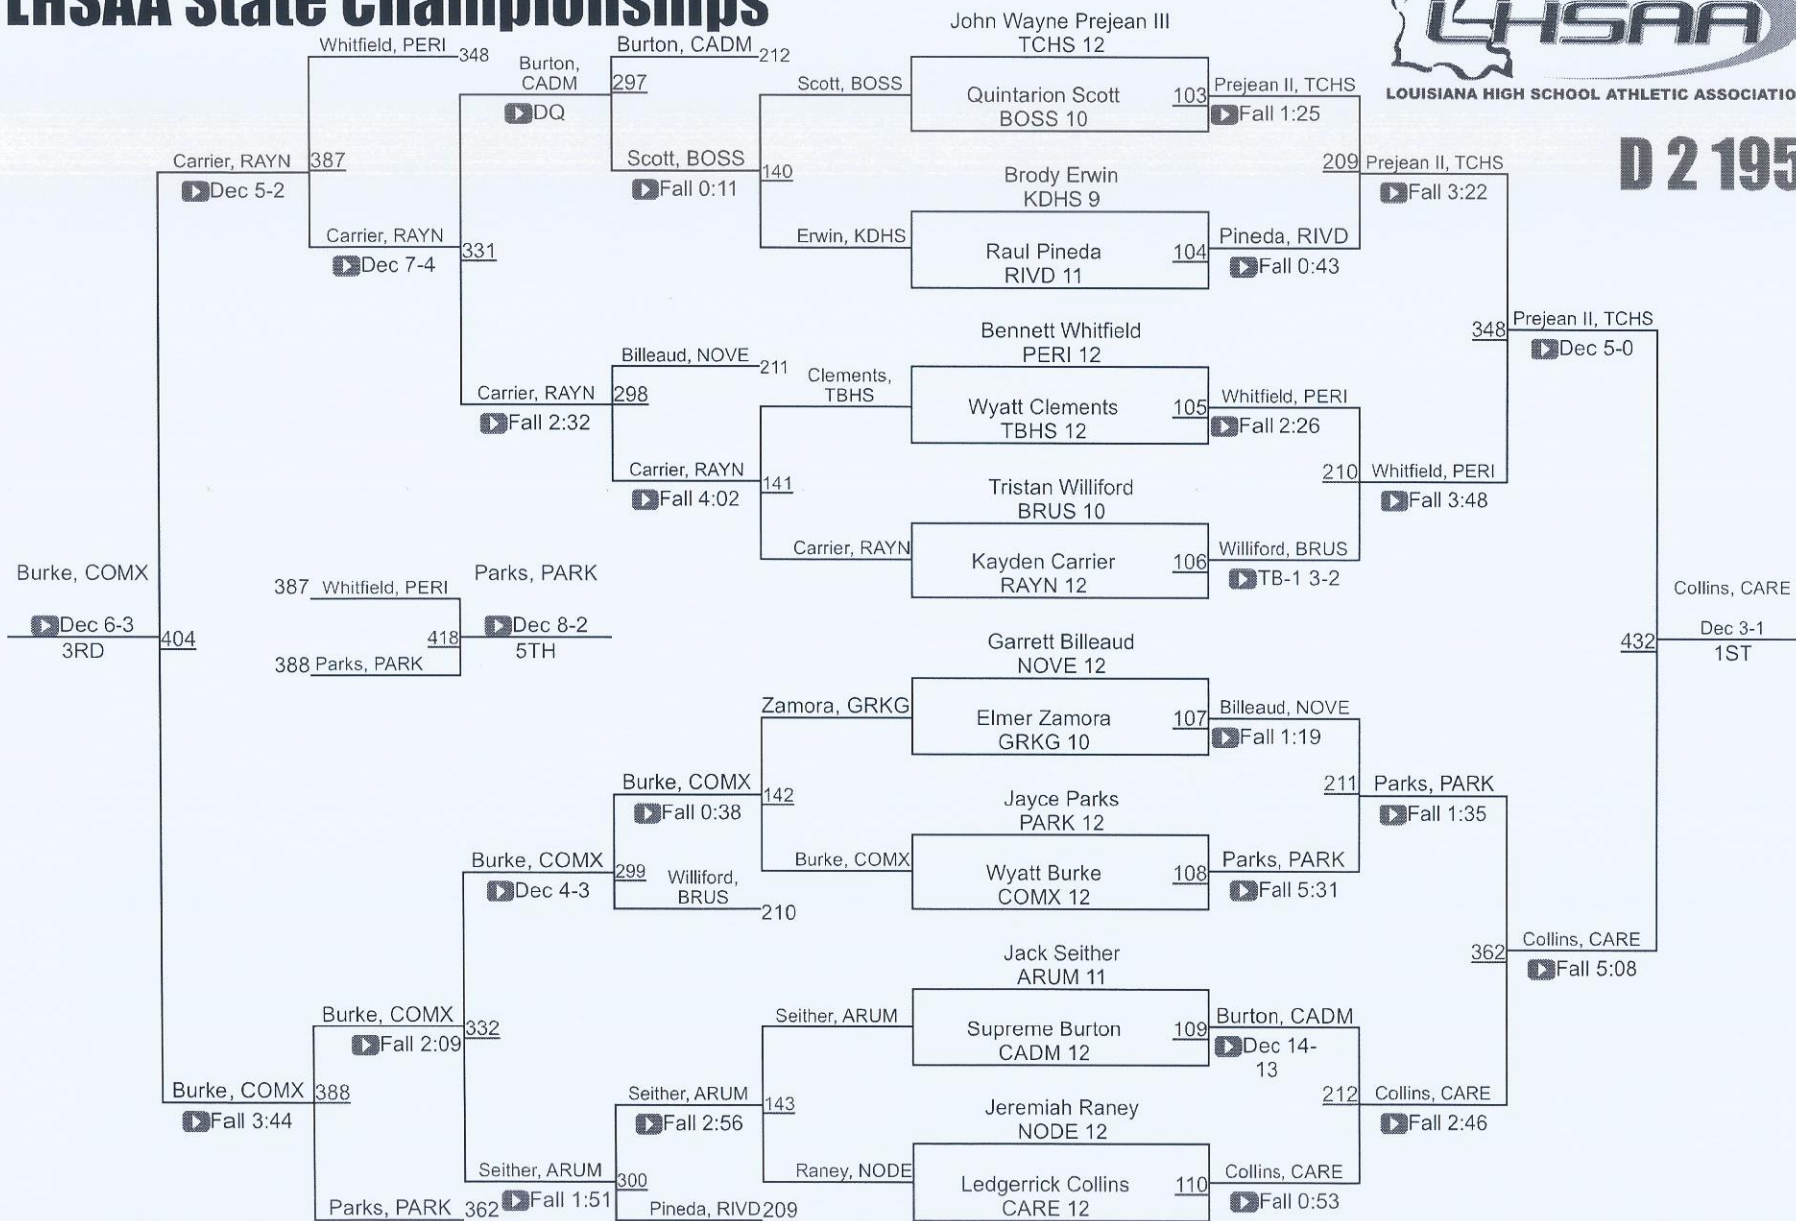

LOUISIANA HIGH SCHOOL ATHLETIC ASSOCIATION

D 2 195