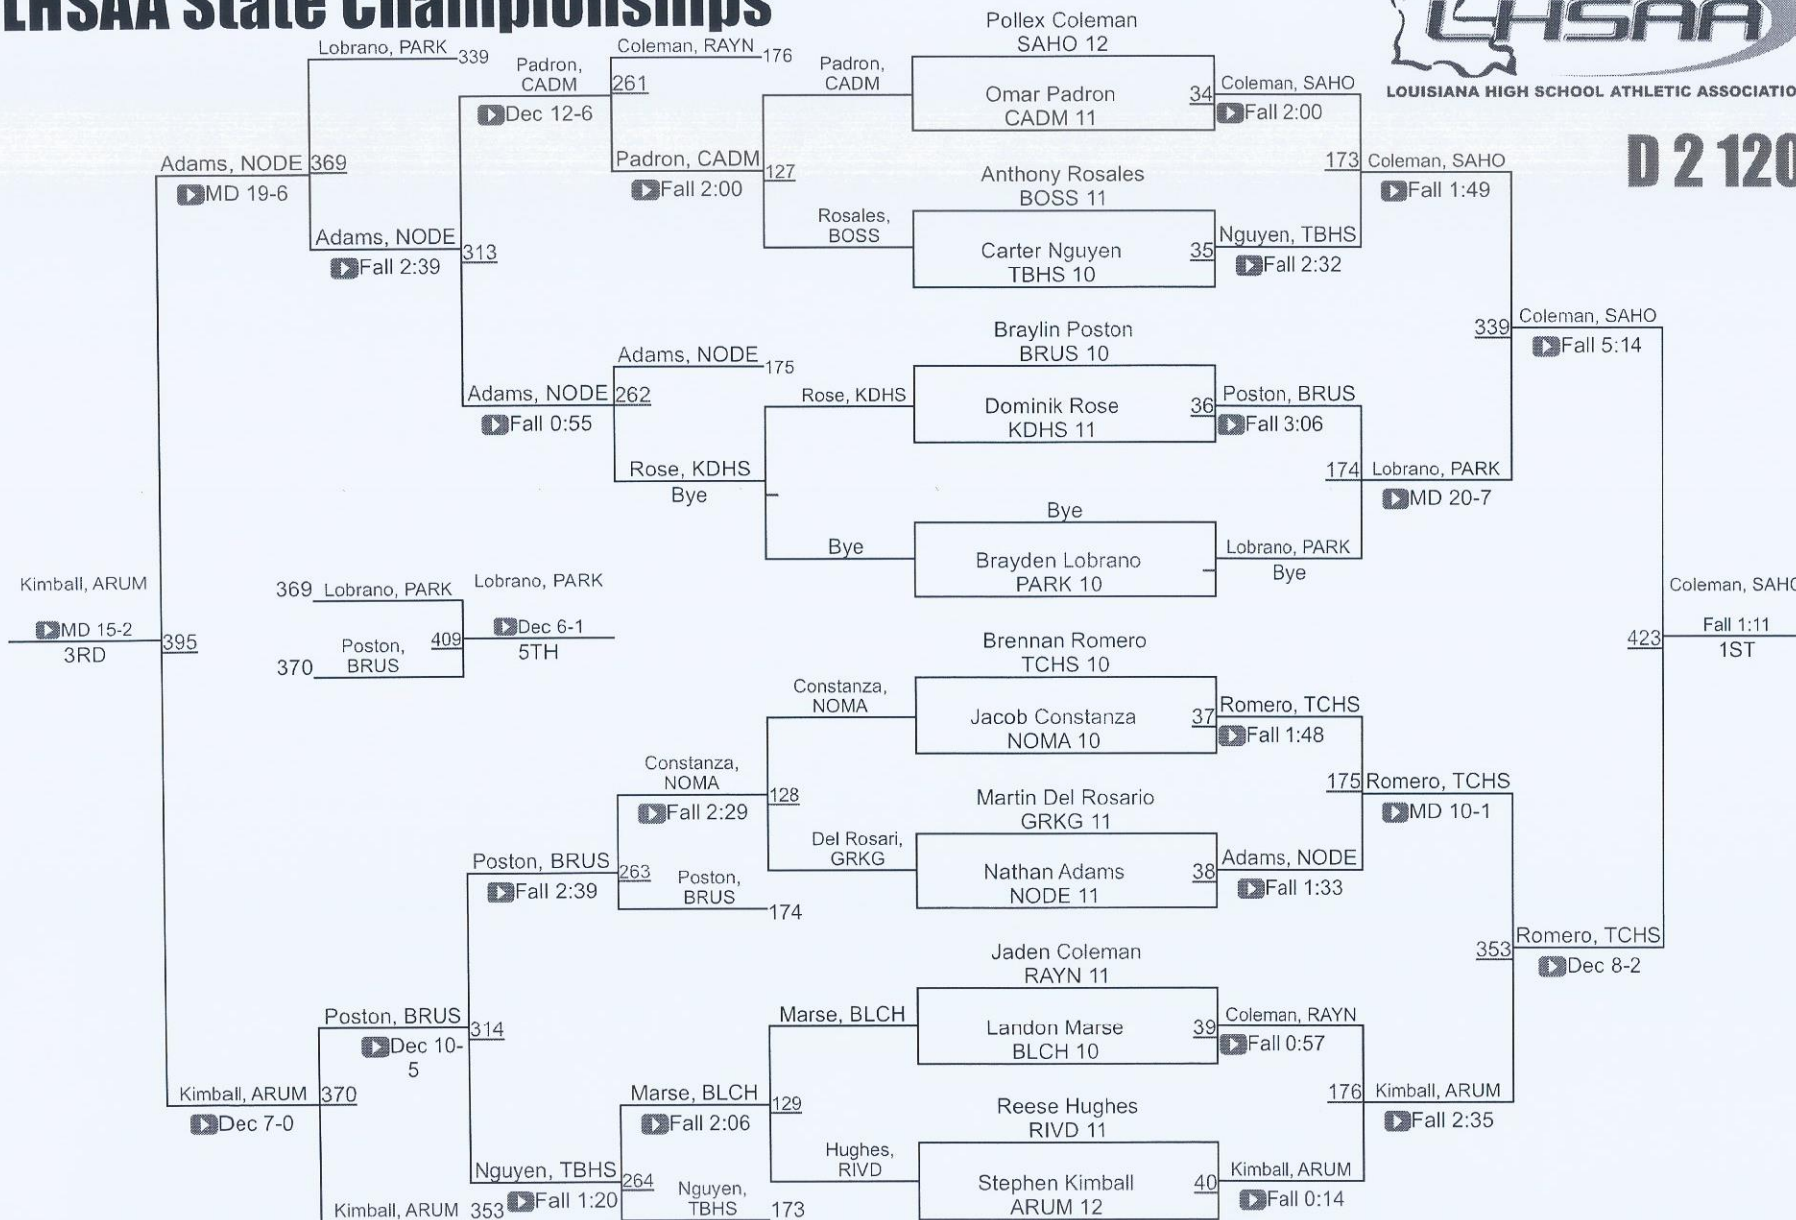

LHSAA State Championships

LOUISIANA HIGH SCHOOL ATHLETIC ASSOCIATION

D 2 120