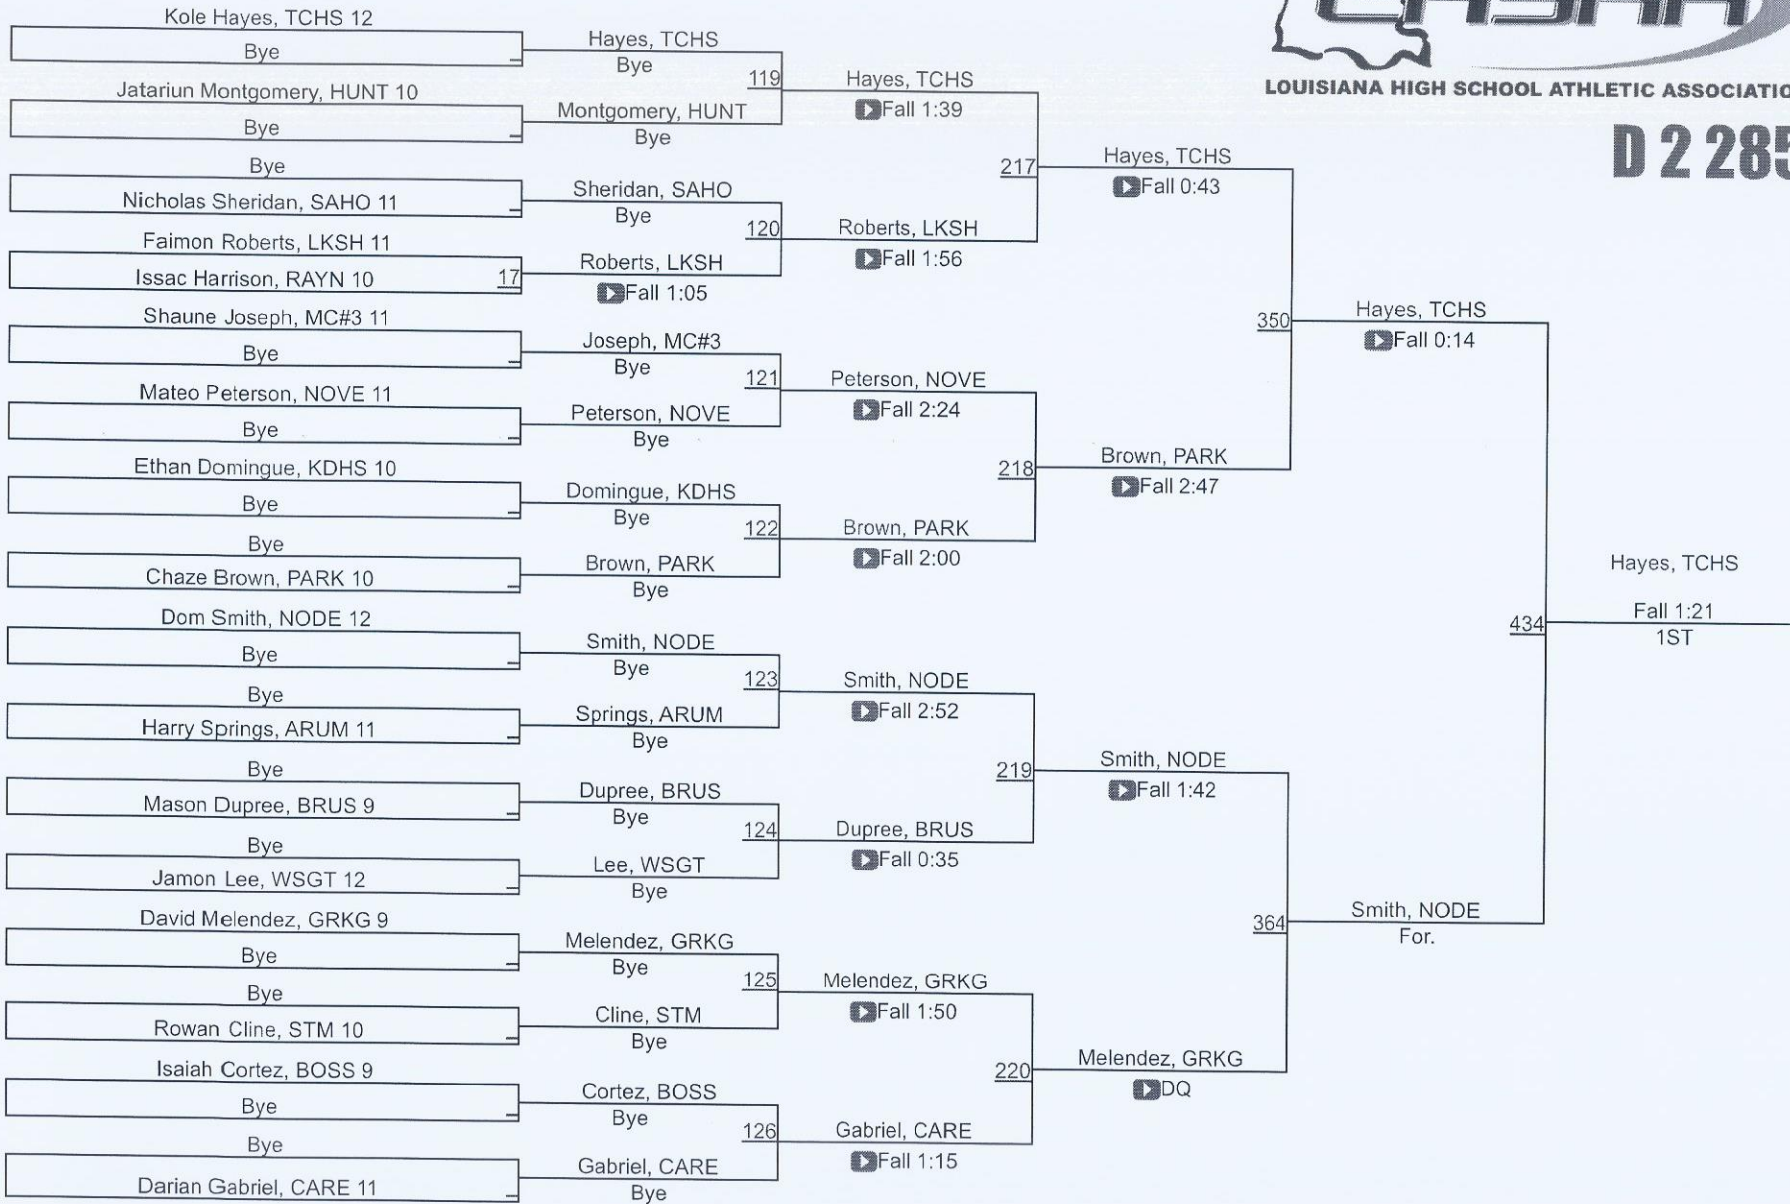

D 2 195

LHSAA State Championships

LOUISIANA HIGH SCHOOL ATHLETIC ASSOCIATION

D 2 220

LHSAA State Championships

LOUISIANA HIGH SCHOOL ATHLETIC ASSOCIATION

D 2 285

D 2 285