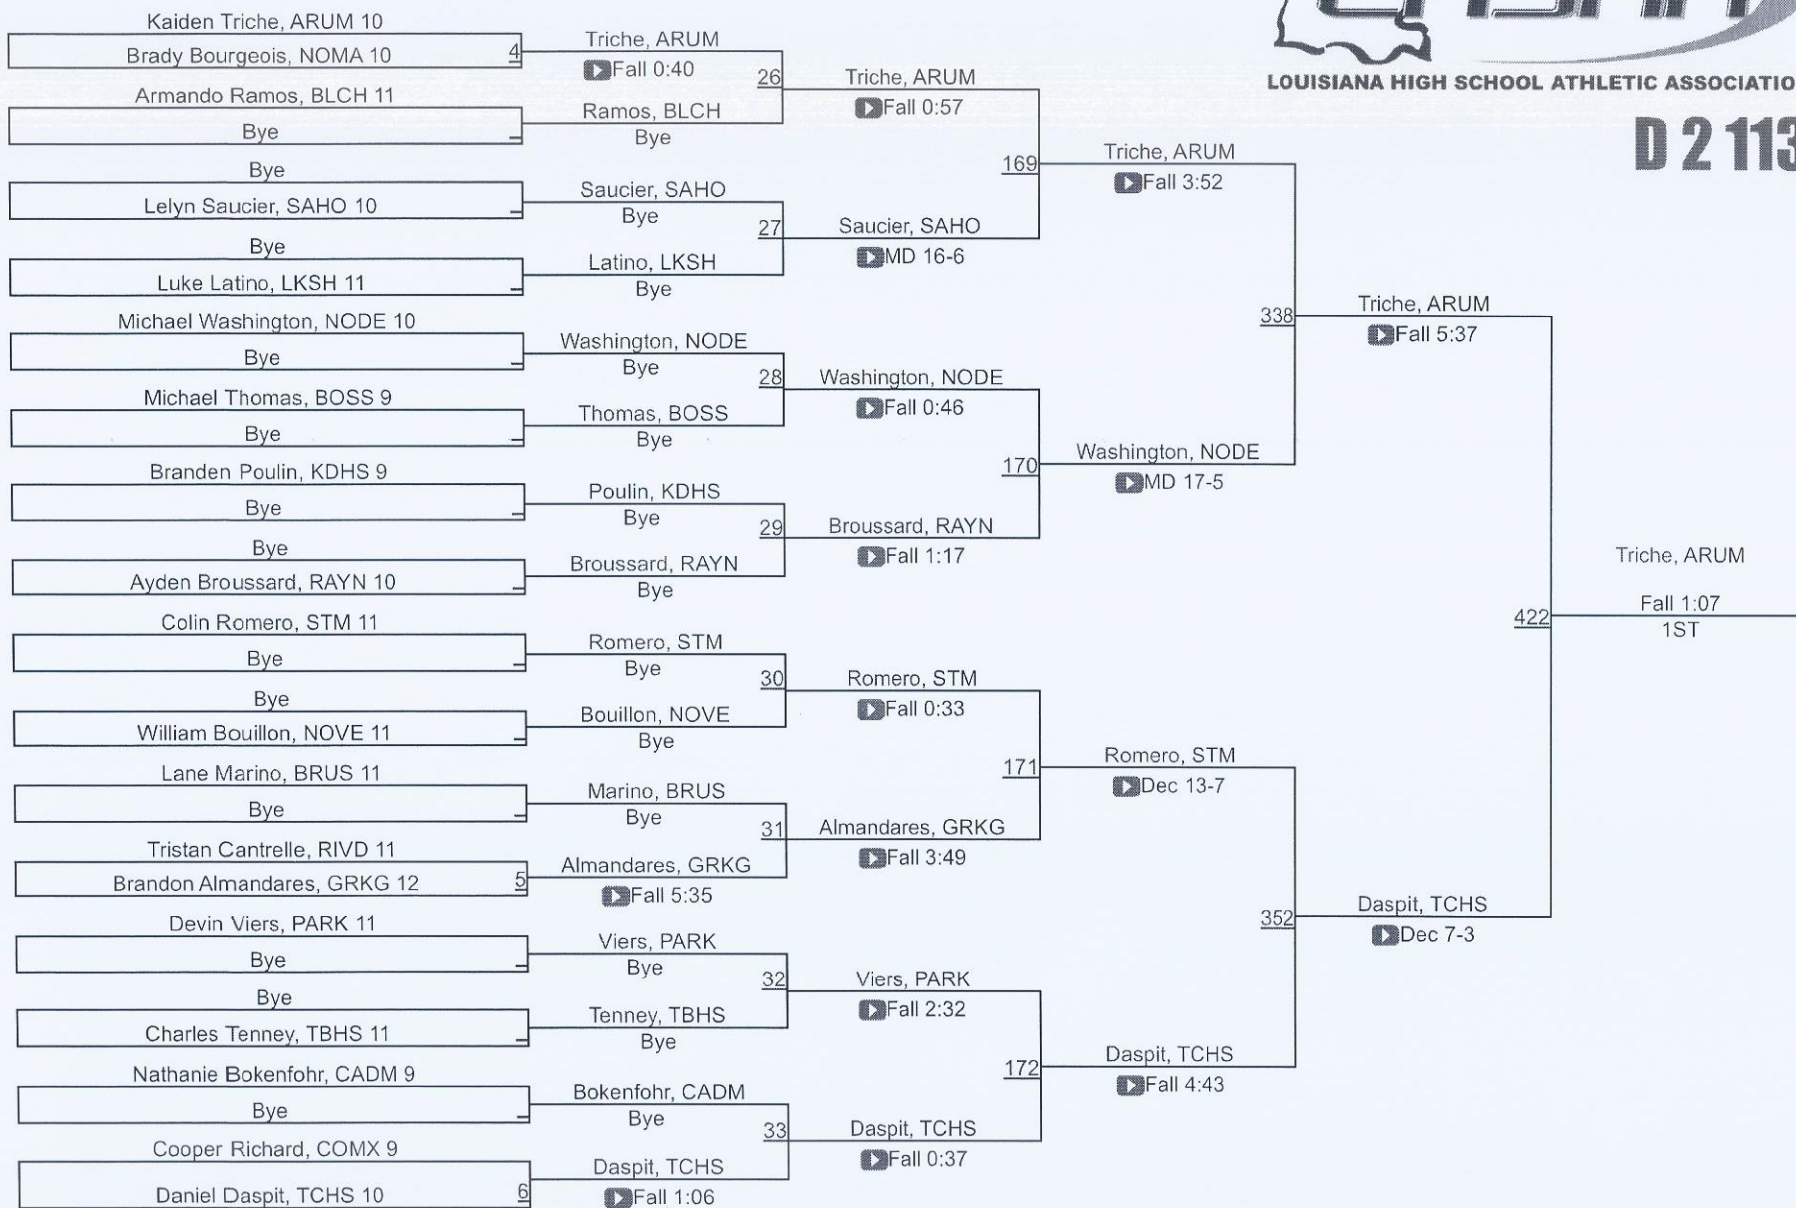

LOUISIANA HIGH SCHOOL ATHLETIC ASSOCIATION

D 2 113