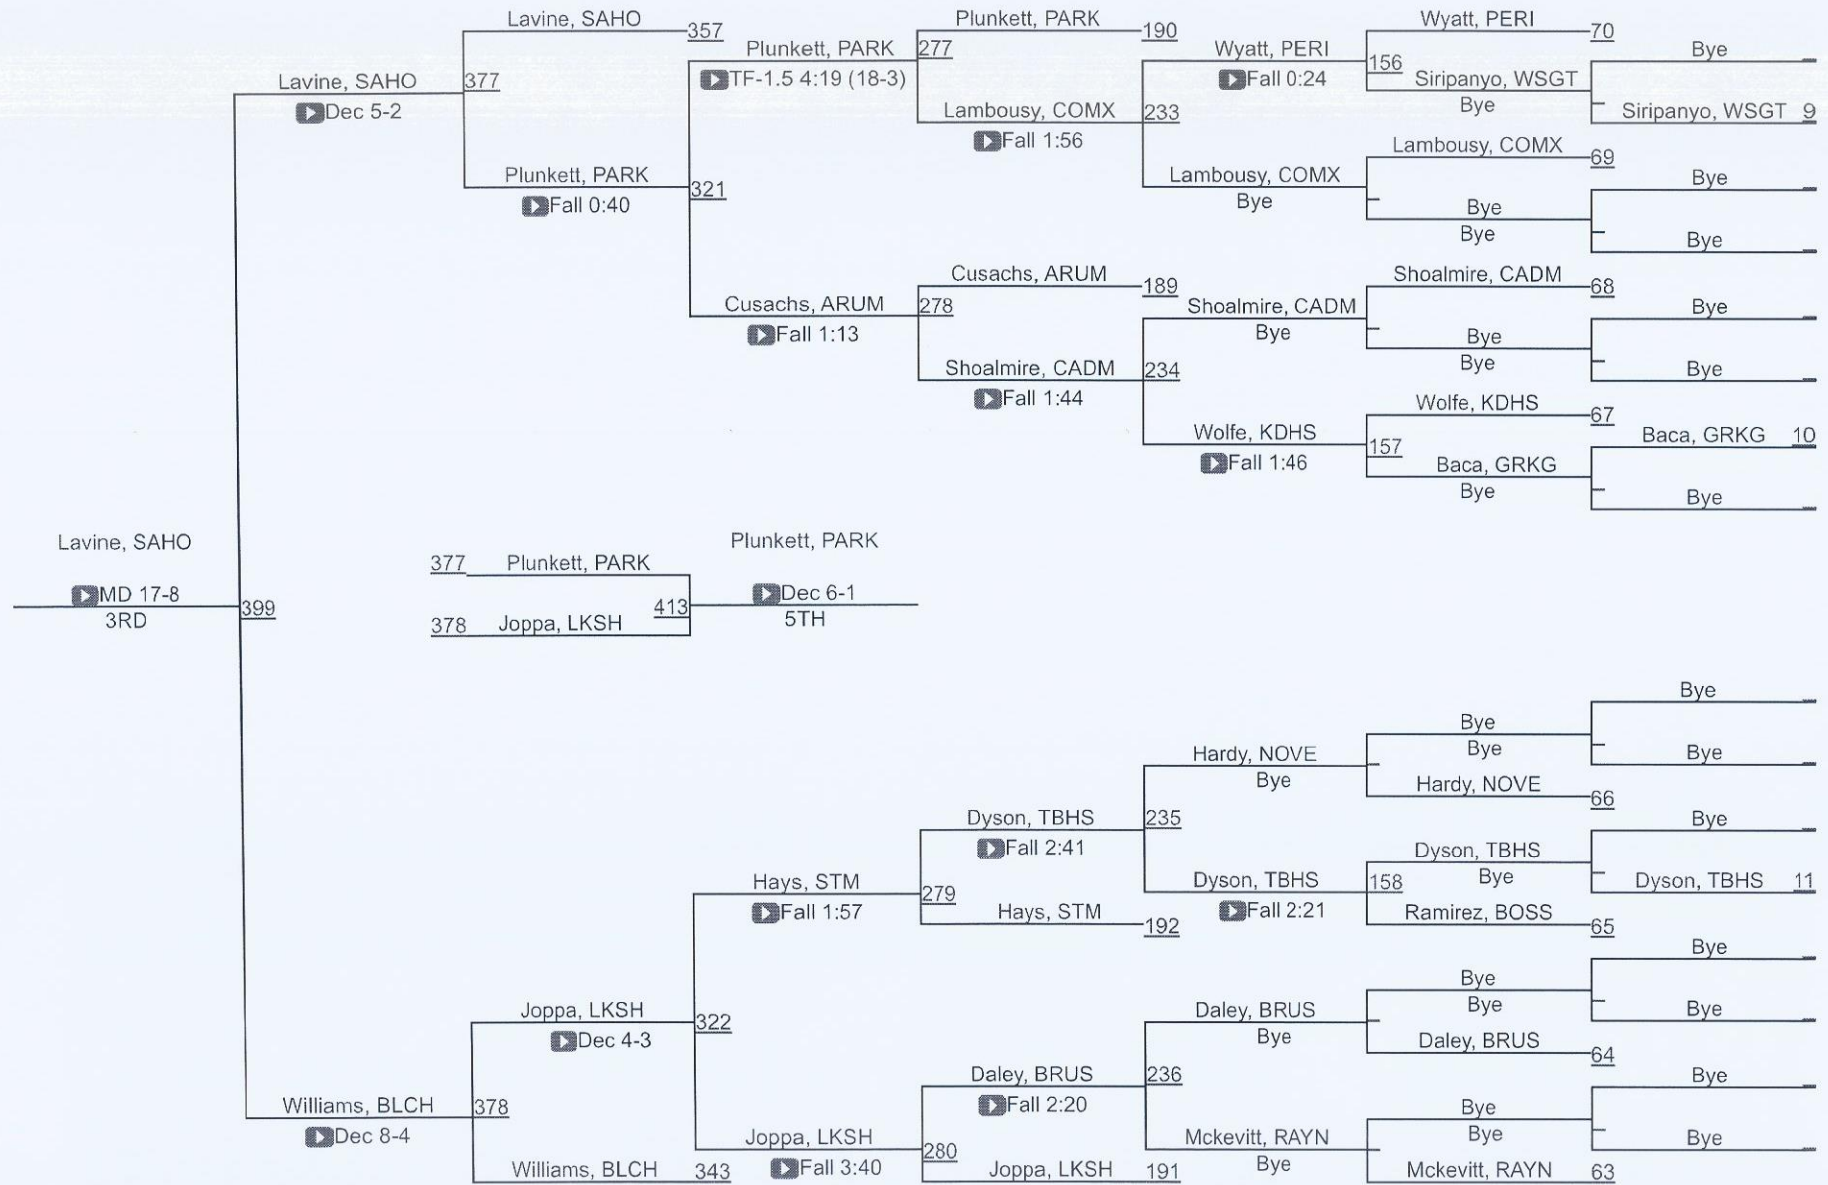

D 2 132

LHSAA State Championships

LOUISIANA HIGH SCHOOL ATHLETIC ASSOCIATION

D 2 138

LHSAA State Championships

LOUISIANA HIGH SCHOOL ATHLETIC ASSOCIATION

D 2 145

D 2145