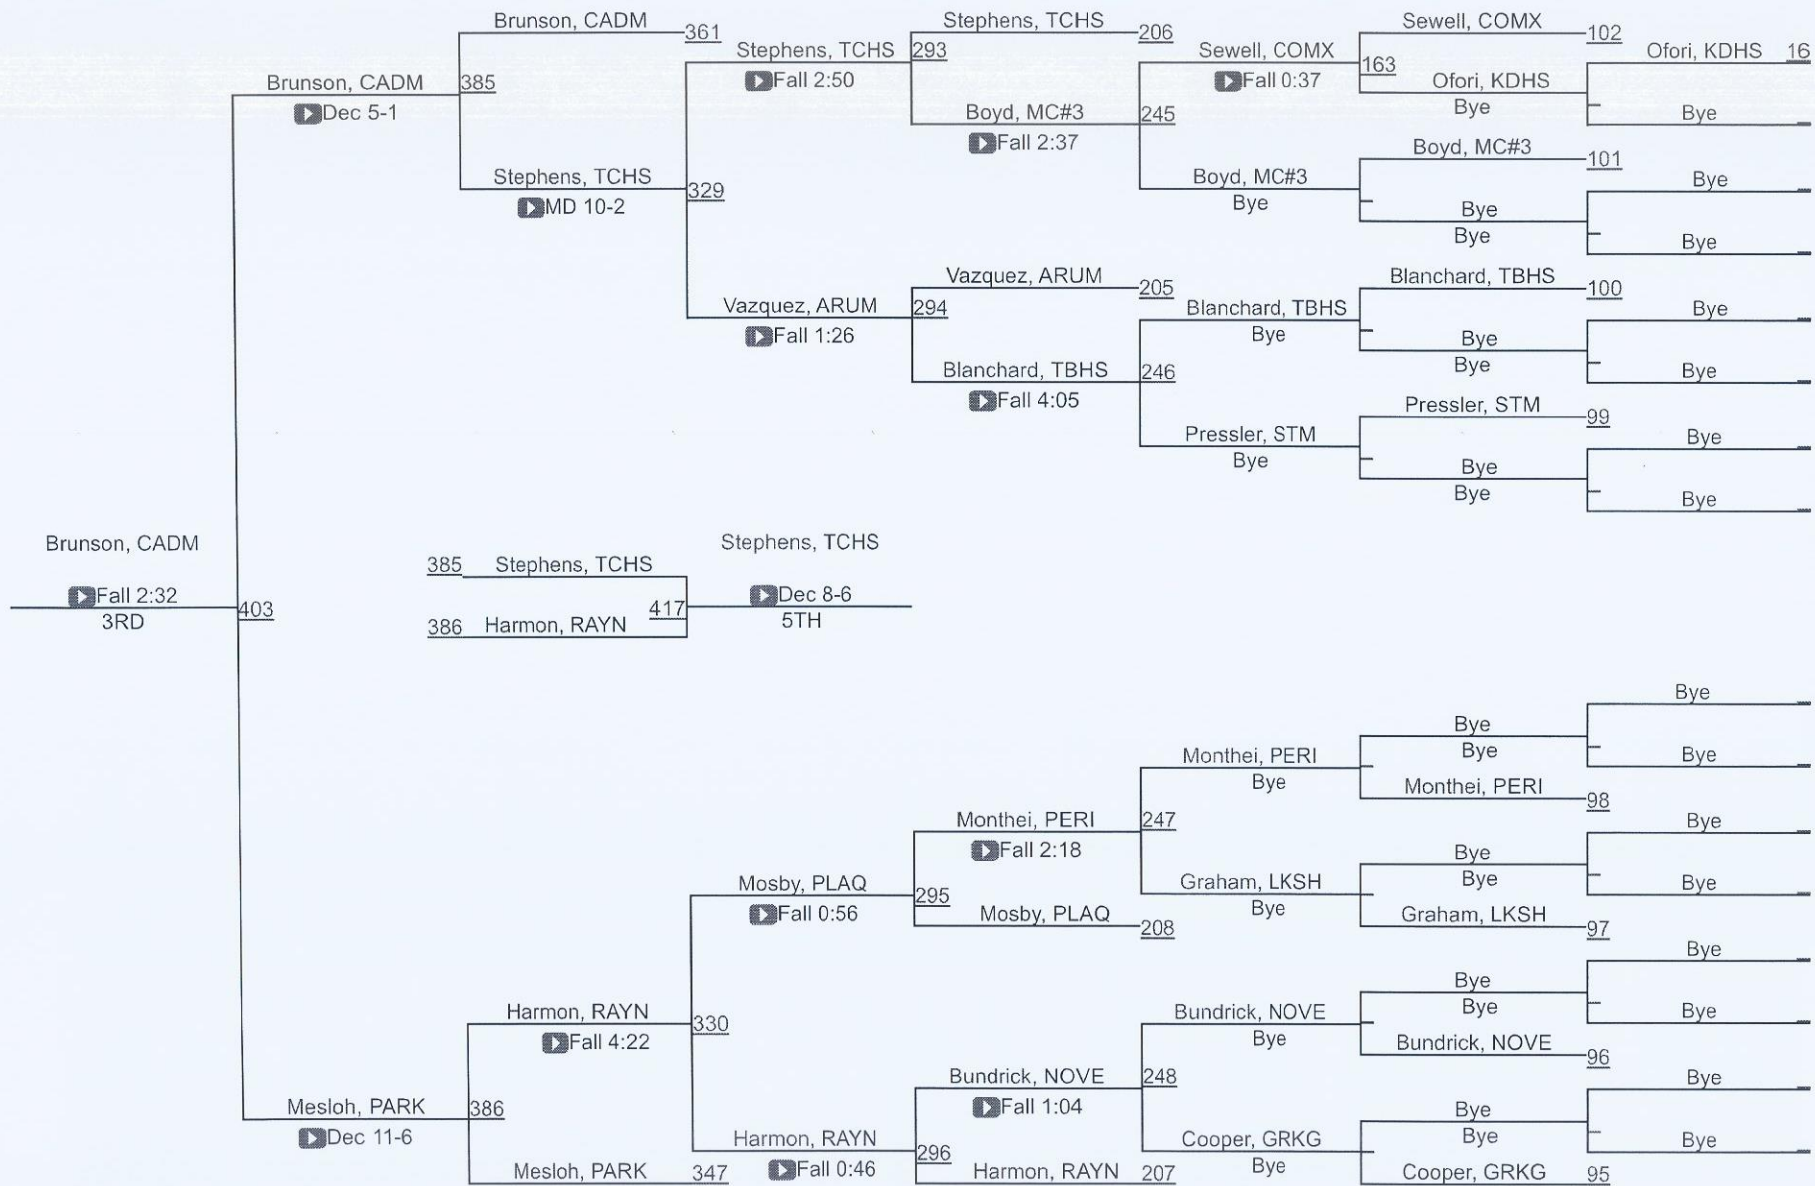

LHSAA State Championships

LOUISIANA HIGH SCHOOL ATHLETIC ASSOCIATION

D 2 170

LHSAA State Championships

LOUISIANA HIGH SCHOOL ATHLETIC ASSOCIATION

D 2 182

LHSAA State Championships

LOUISIANA HIGH SCHOOL ATHLETIC ASSOCIATION