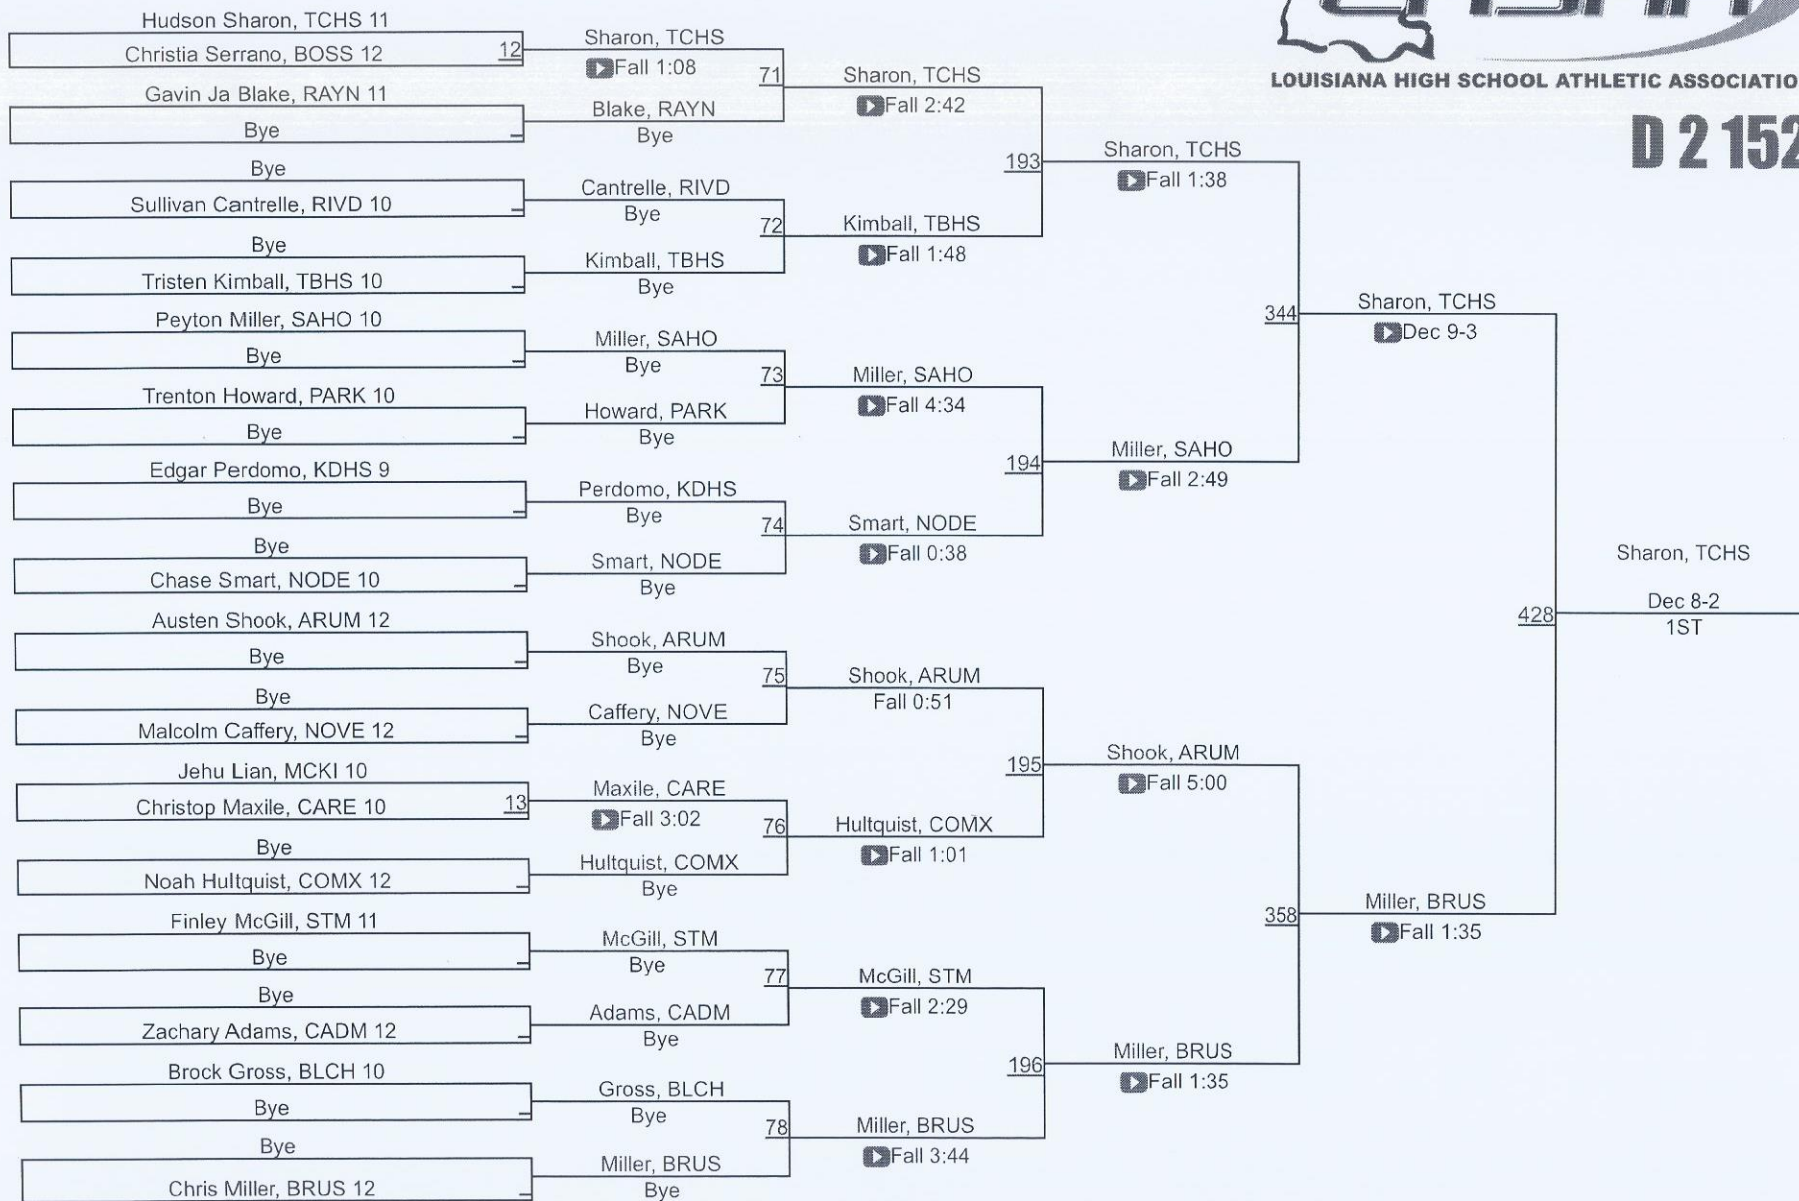

LOUISIANA HIGH SCHOOL ATHLETIC ASSOCIATION

D 2 152