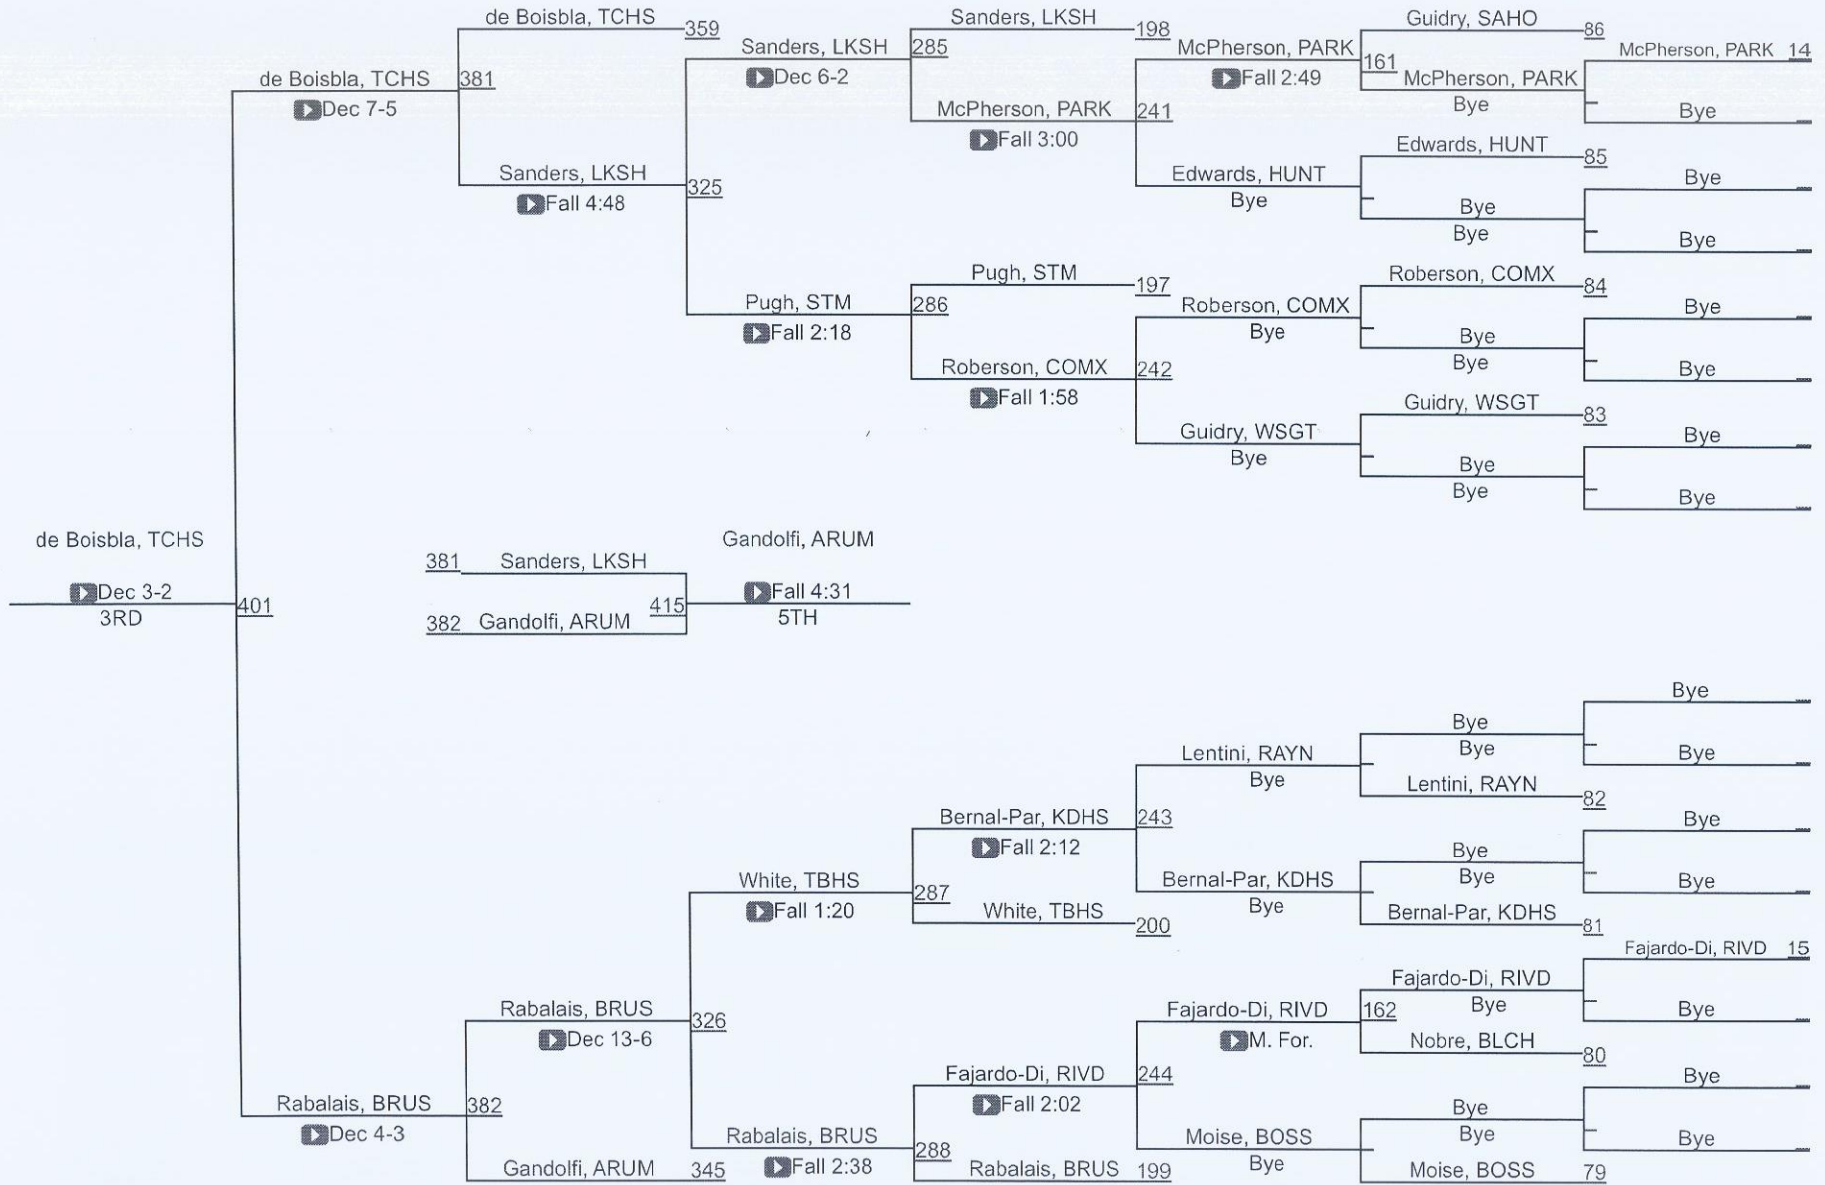

LHSAA State Championships

LOUISIANA HIGH SCHOOL ATHLETIC ASSOCIATION

D 2 152

D 2 152

LHSAA State Championships

LOUISIANA HIGH SCHOOL ATHLETIC ASSOCIATION

D 2 160

D 2160