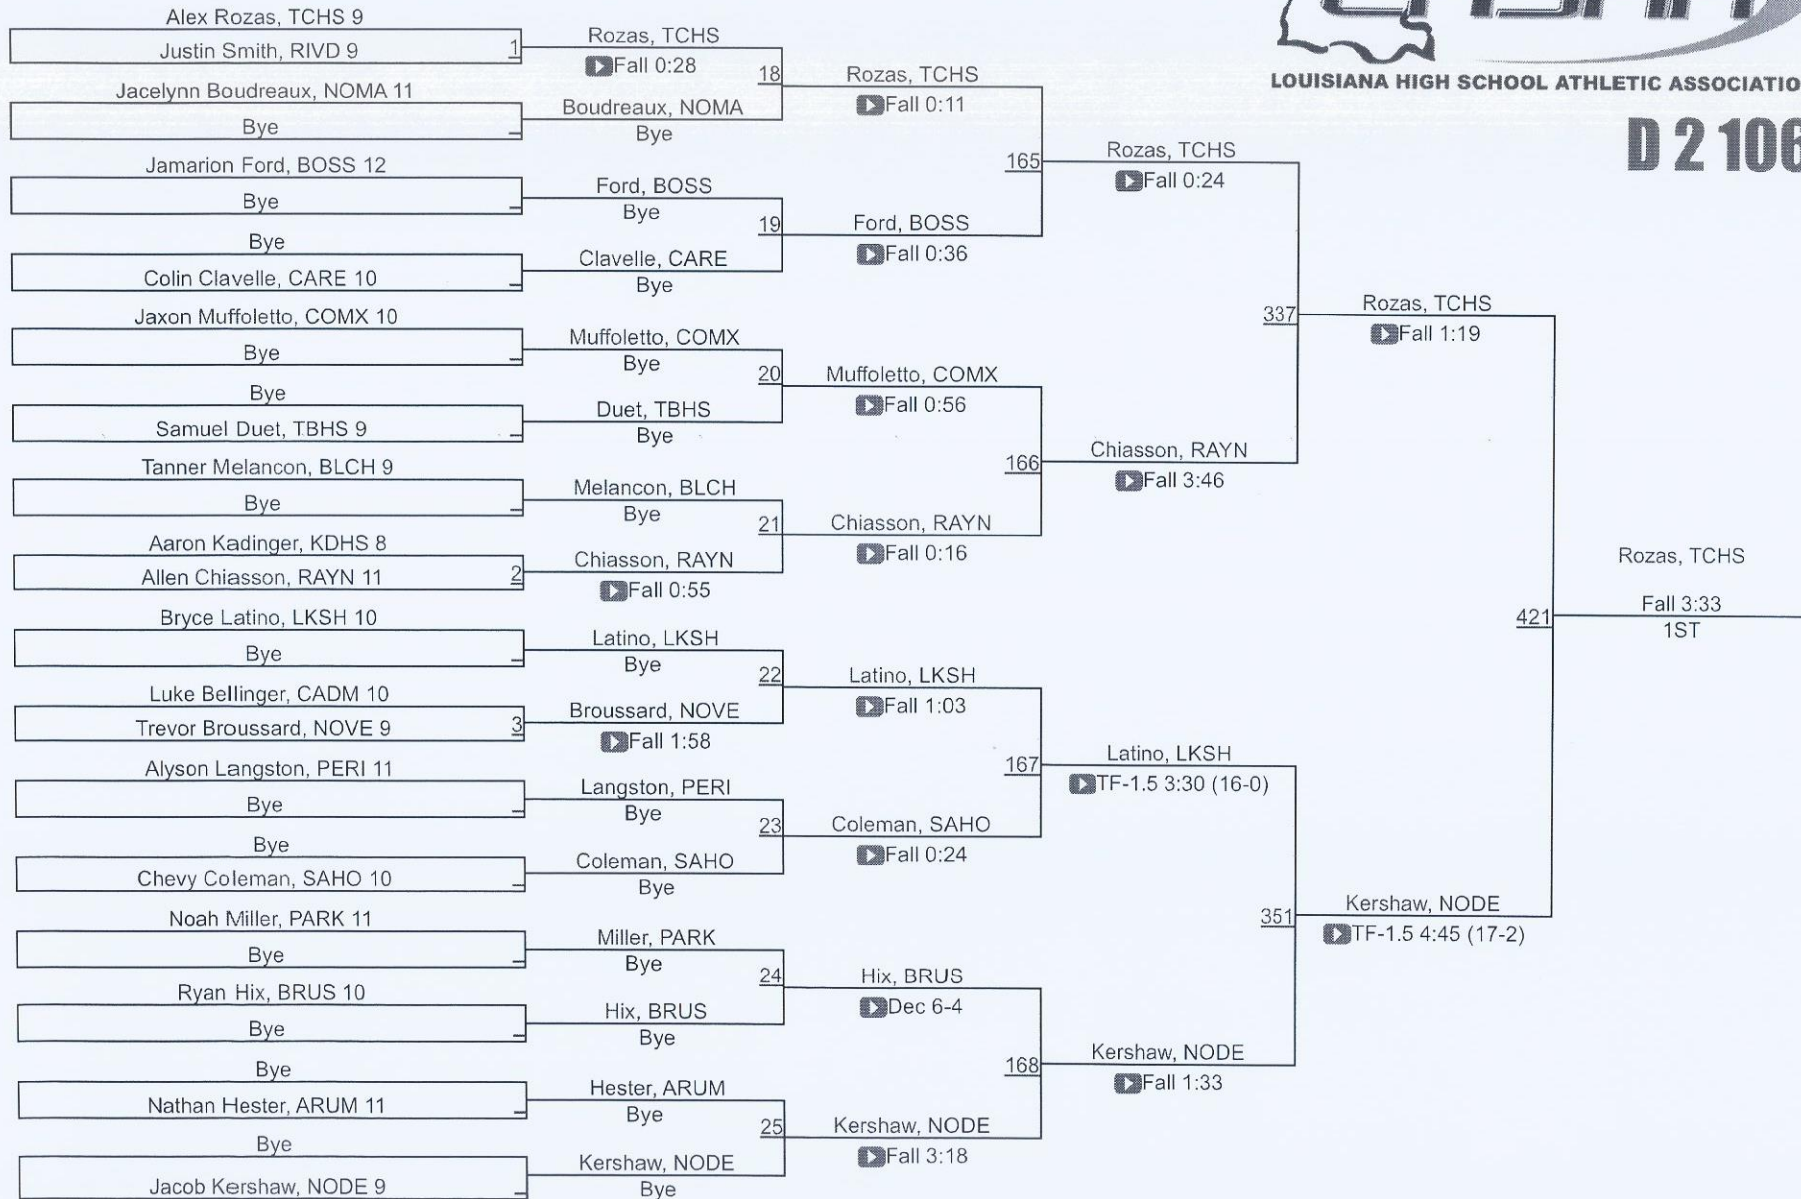

2023 LHSAA State Wrestling Championships

Division II

1	Teurlings Catholic	356.5	20	McKinley	20.0
2	North Desoto	305.0	21	McDonogh #35	14.0
3	Archbishop Rummel	190.0	22	Kenner Discovery Health Science	13.0
4	Brusly	179.5	23	NO Military / Maritime Academy	10.0
5	Parkway	149.0	24	Huntington	8.0
6	Sam Houston Hs	145.0	25	Bossier	3.0
7	Rayne	119.5	25	Westgate	3.0
8	Lakeshore	95.0	27	Broadmoor	0.0
9	Comeaux	82.0	27	East Jefferson	0.0
10	Caddo Magnet	72.0	27	Istrouma	0.0
11	North Vermillion	58.0	27	L. W. Higgins	0.0
11	Terrebonne	58.0	27	Liberty	0.0
13	Belle Chasse	55.0	27	Salmen	0.0
14	Carencro	53.0	27	Tara	0.0
15	St. Thomas More	51.5	27	Tioga	0.0
16	Pearl River	26.0	35	St. Augustine	-3.0
17	Grace King	24.0			
17	Plaquemine	24.0			
17	Riverdale	24.0			

LOUISIANA HIGH SCHOOL ATHLETIC ASSOCIATION

D 2106