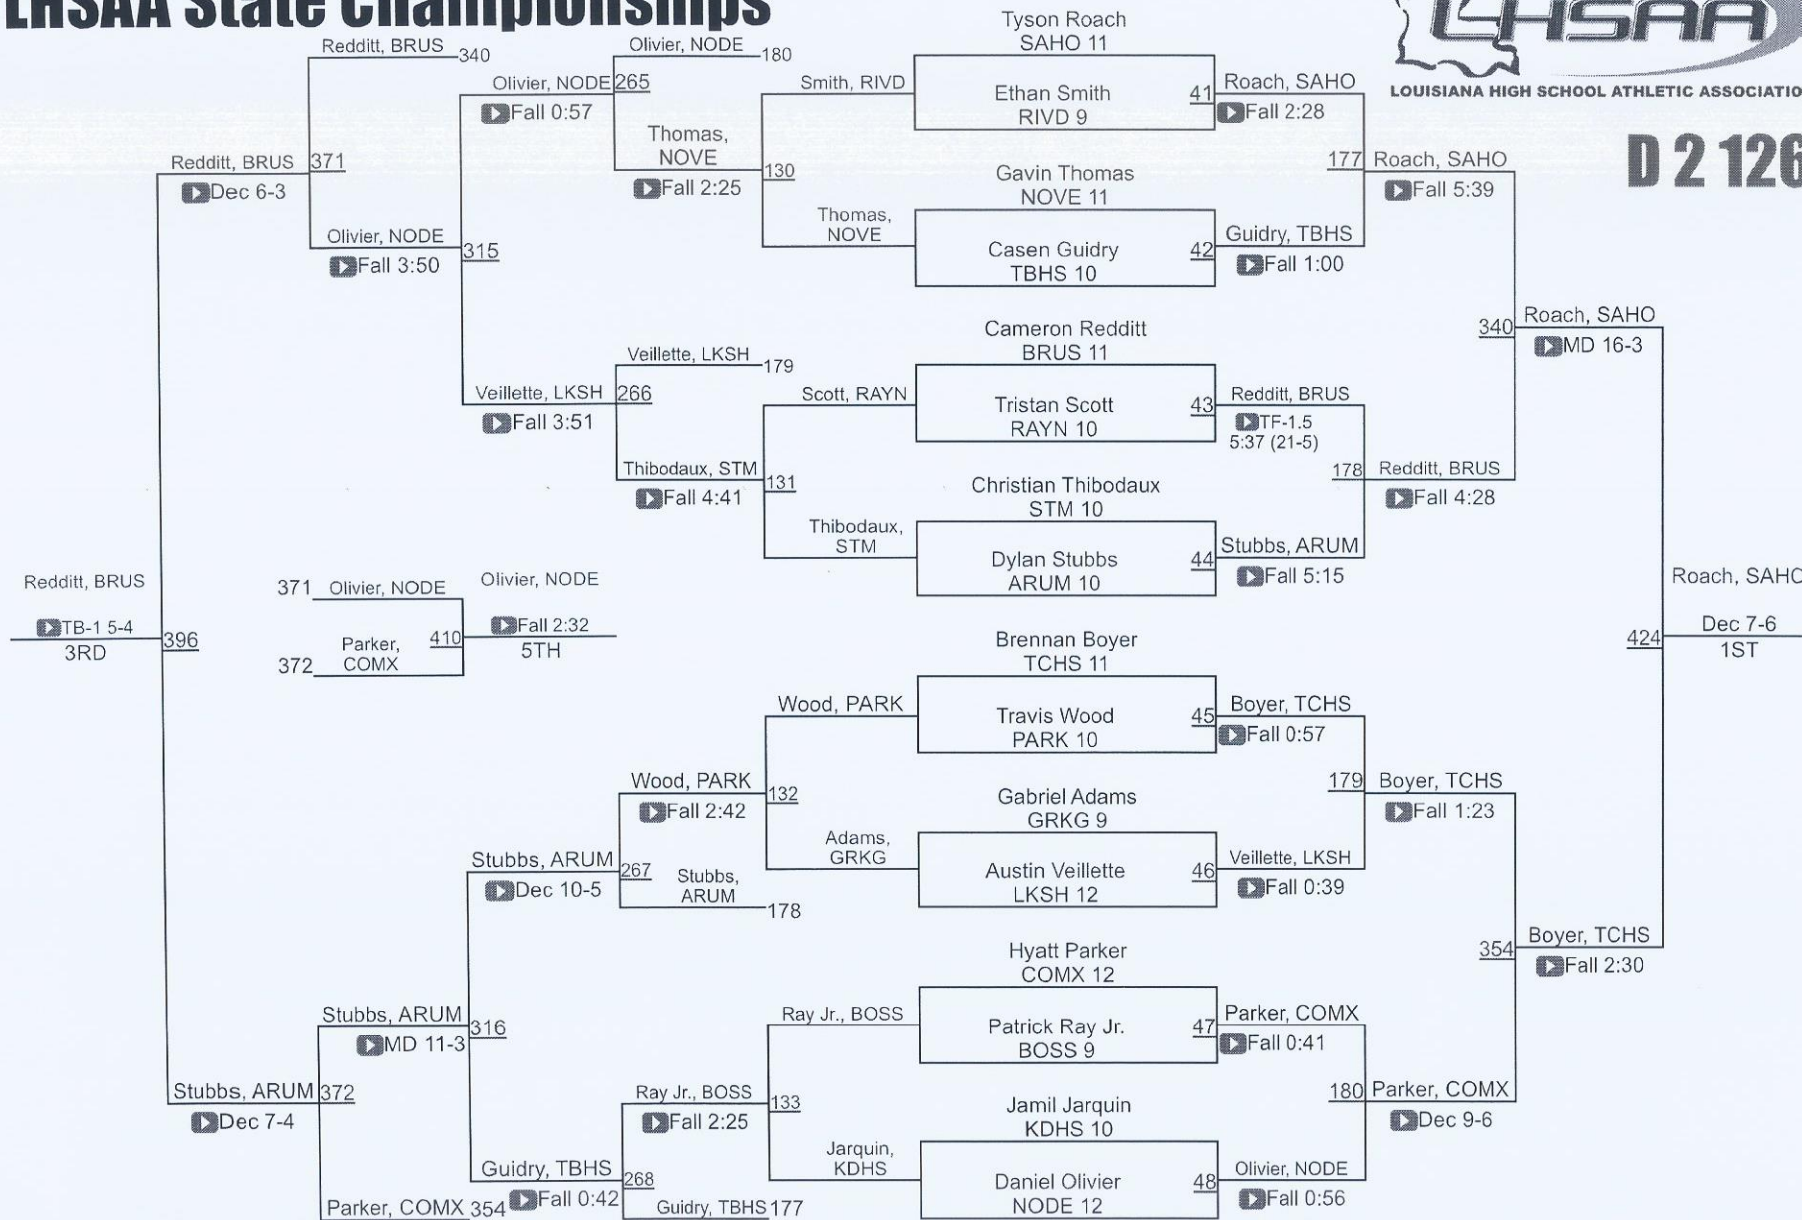

LOUISIANA HIGH SCHOOL ATHLETIC ASSOCIATION

D 2 126