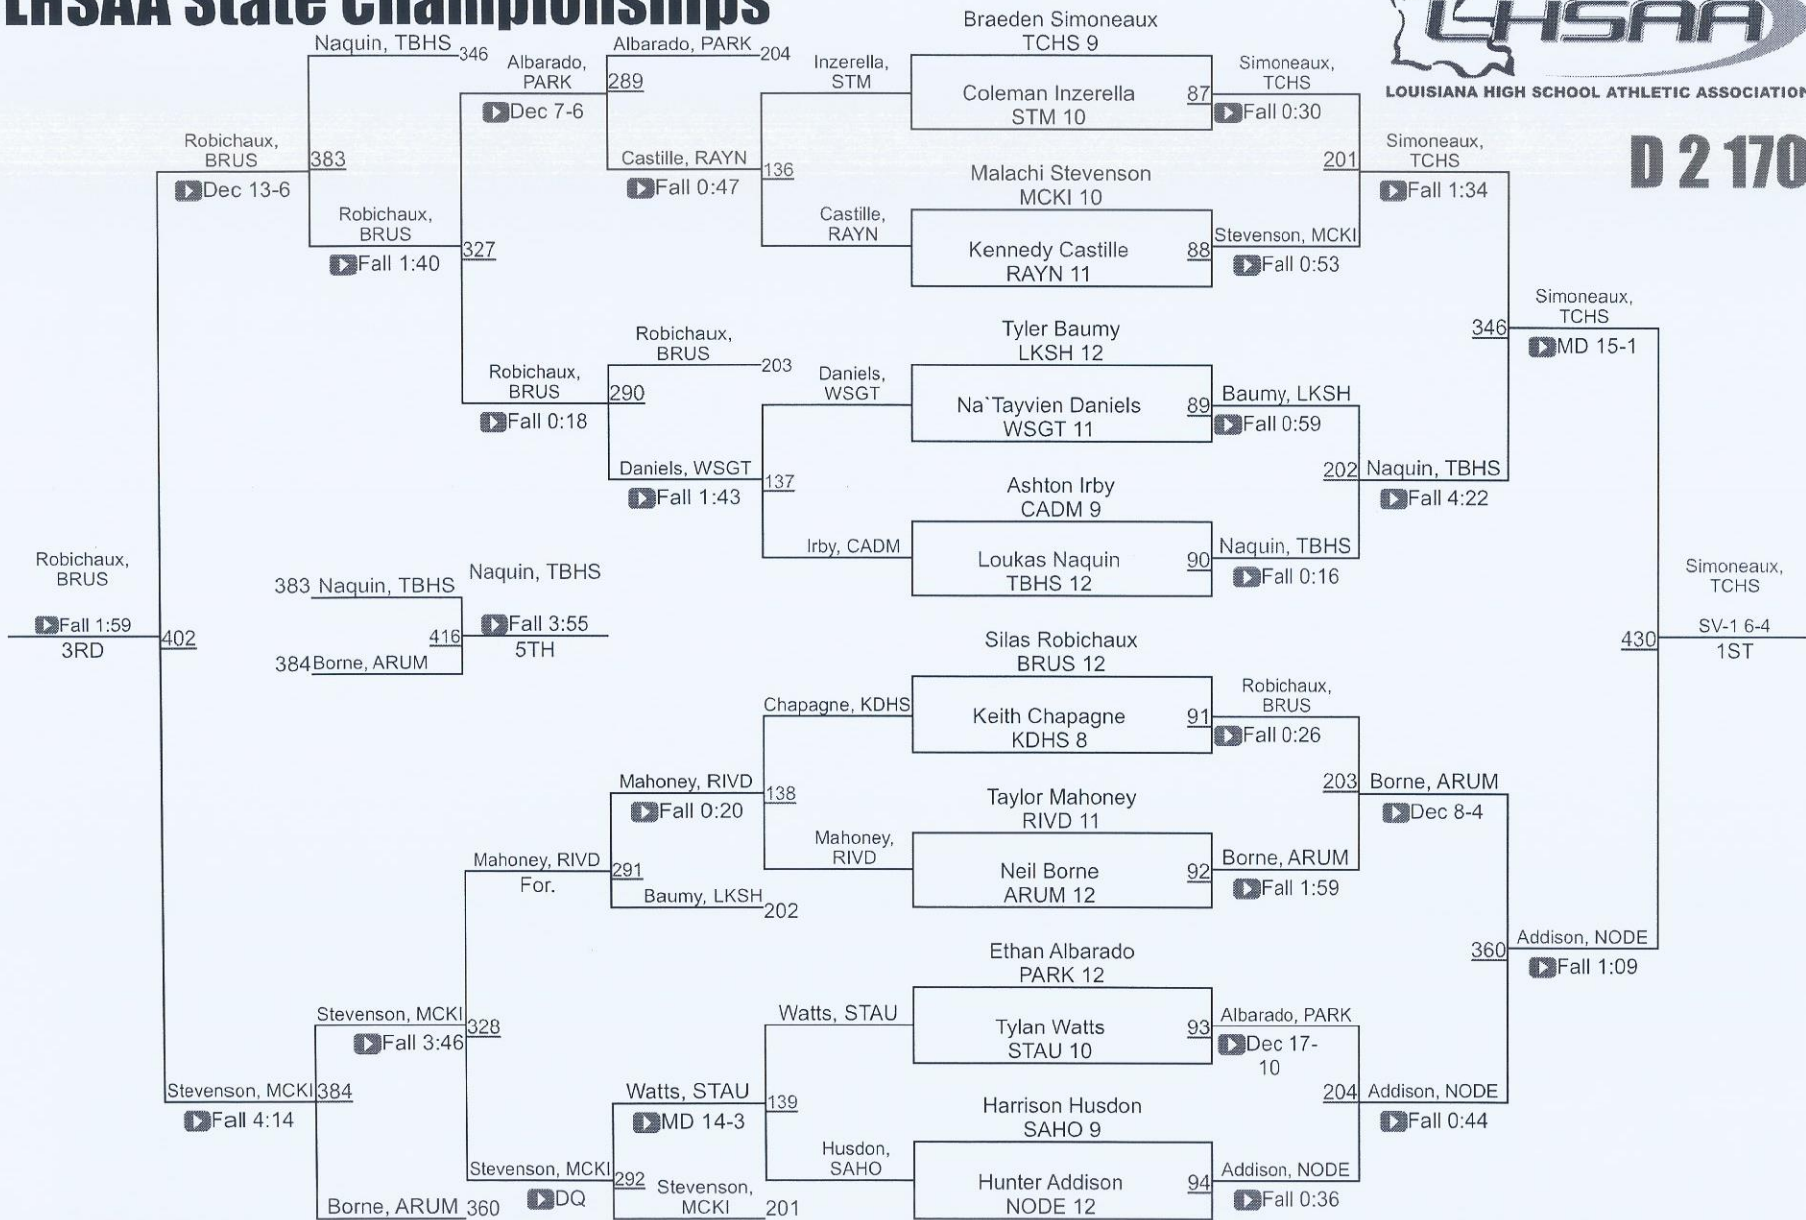

LOUISIANA HIGH SCHOOL ATHLETIC ASSOCIATION

D 2 170