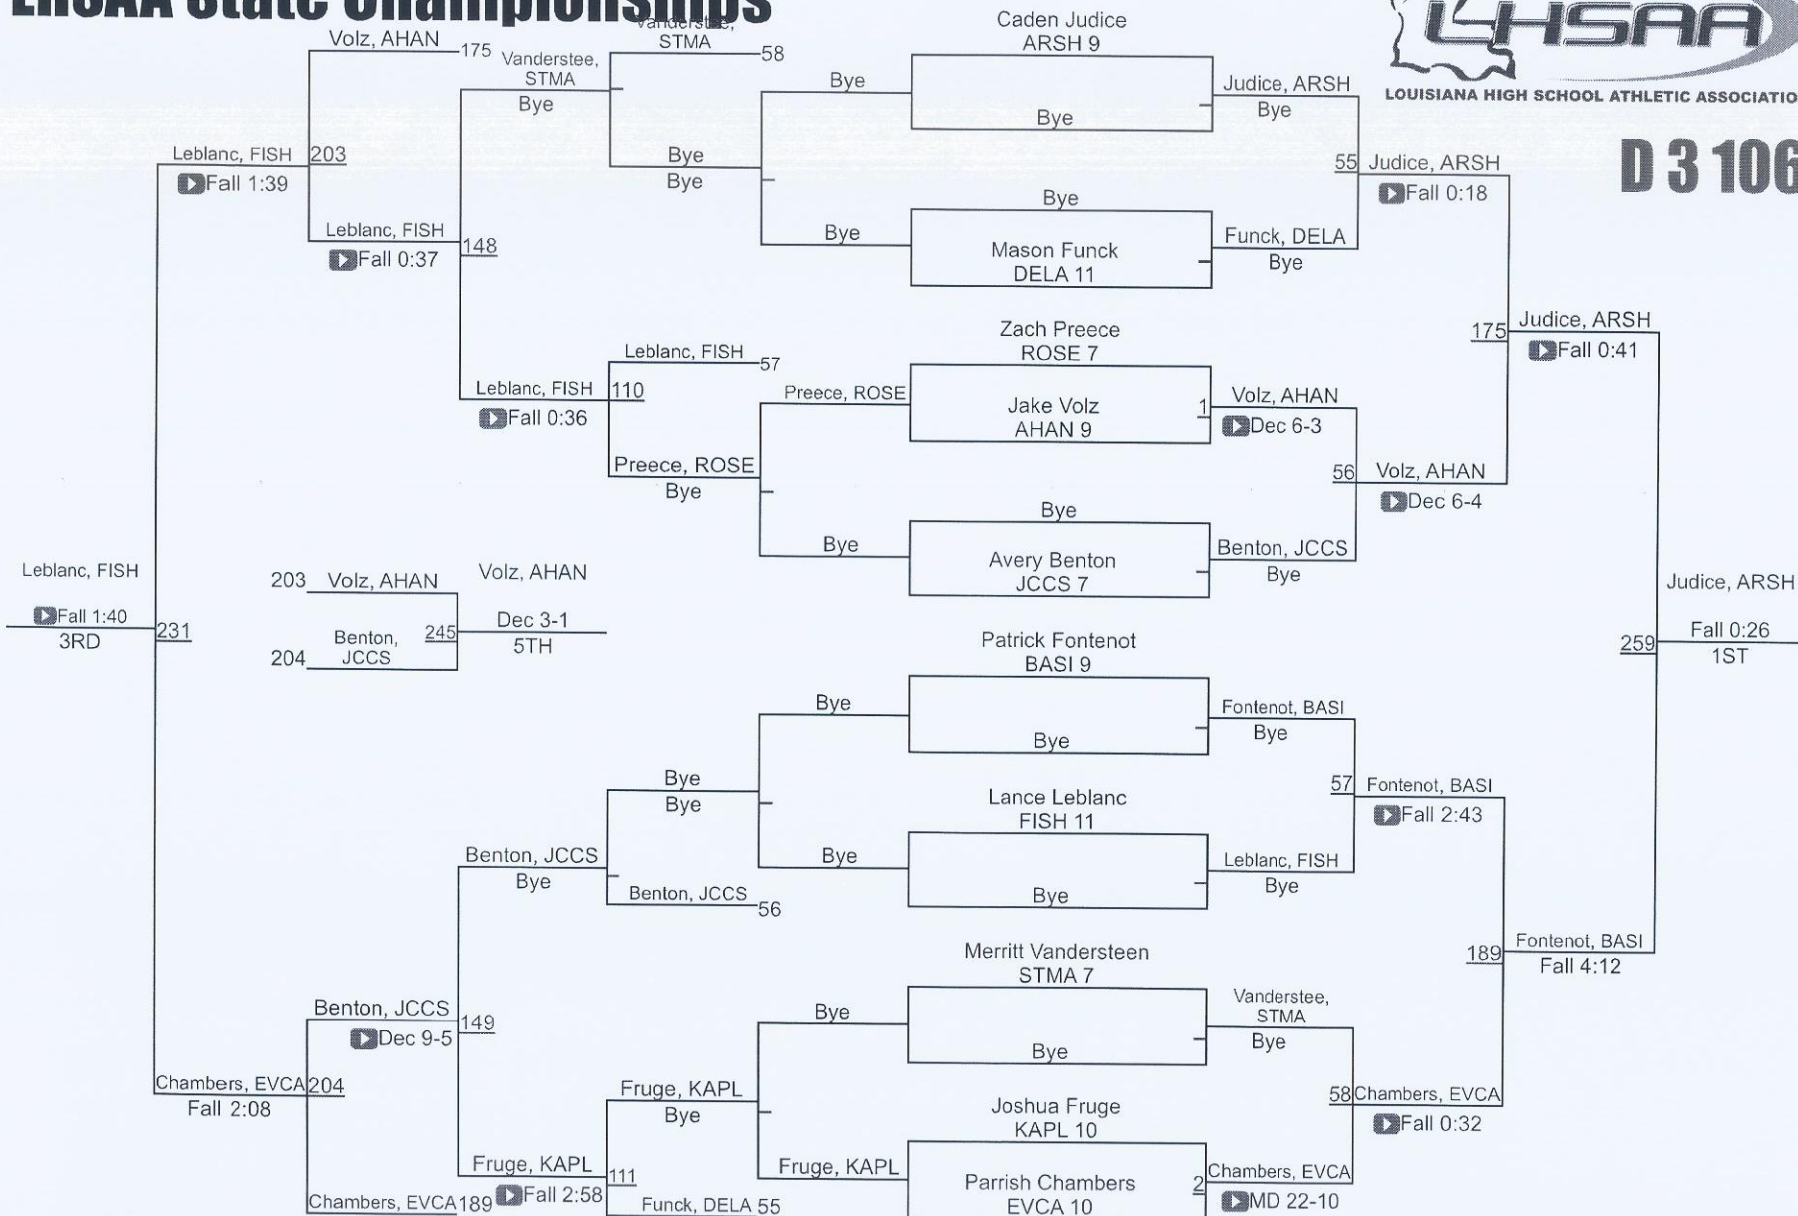

2023 LHSAA State Wrestling Championships

Division III

1	Archbishop Shaw	215.5
2	Basile	213.0
3	DeLaSalle	178.0
4	Evangel Christian Academy	166.5
5	Archbishop Hannan	128.0
6	John Curtis Christian School	122.5
7	St. Louis	121.0
8	St. Michael The Archangel	56.0
9	Kaplan	45.0
10	DeQuincy	37.0
11	Dunham	30.0
12	St. Mary's	29.0
13	Erath	28.0
14	Haynes Academy	26.0
15	Episcopal	25.0
16	Vinton	22.0
17	Fisher	20.0
17	Glen Oaks	20.0
17	Thomas Jefferson	20.0
20	Church Point Hs	15.0
21	Springfield	14.0
22	South Beauregard	12.0
23	Rosepine	5.0
24	St. Augustine	-3.0

LOUISIANA HIGH SCHOOL ATHLETIC ASSOCIATION

D 3 106