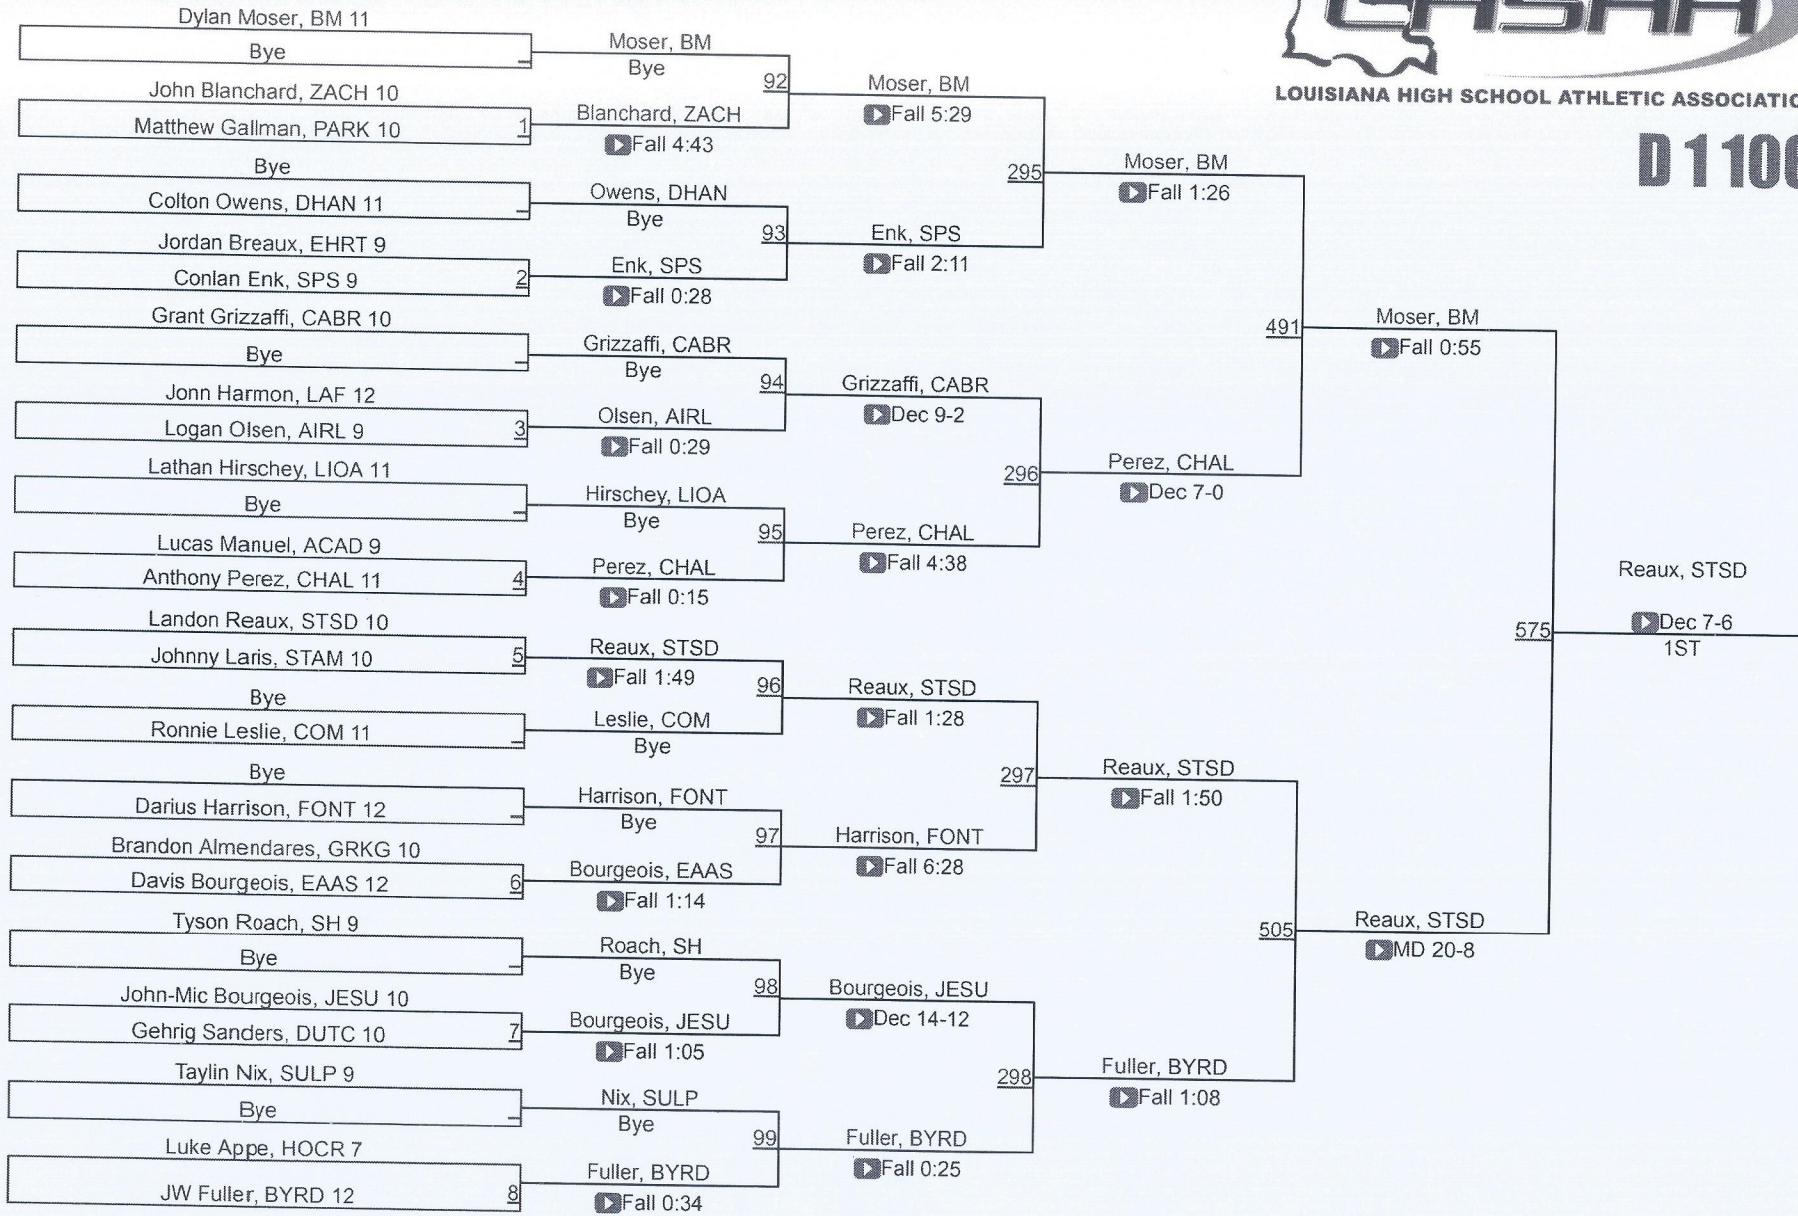

29	Grace King	4.0
30	John Ehret	2.0
31	Barbe	0.0
31	Bonnabel	0.0
31	Walker	0.0

LOUISIANA HIGH SCHOOL ATHLETIC ASSOCIATION

D 1106