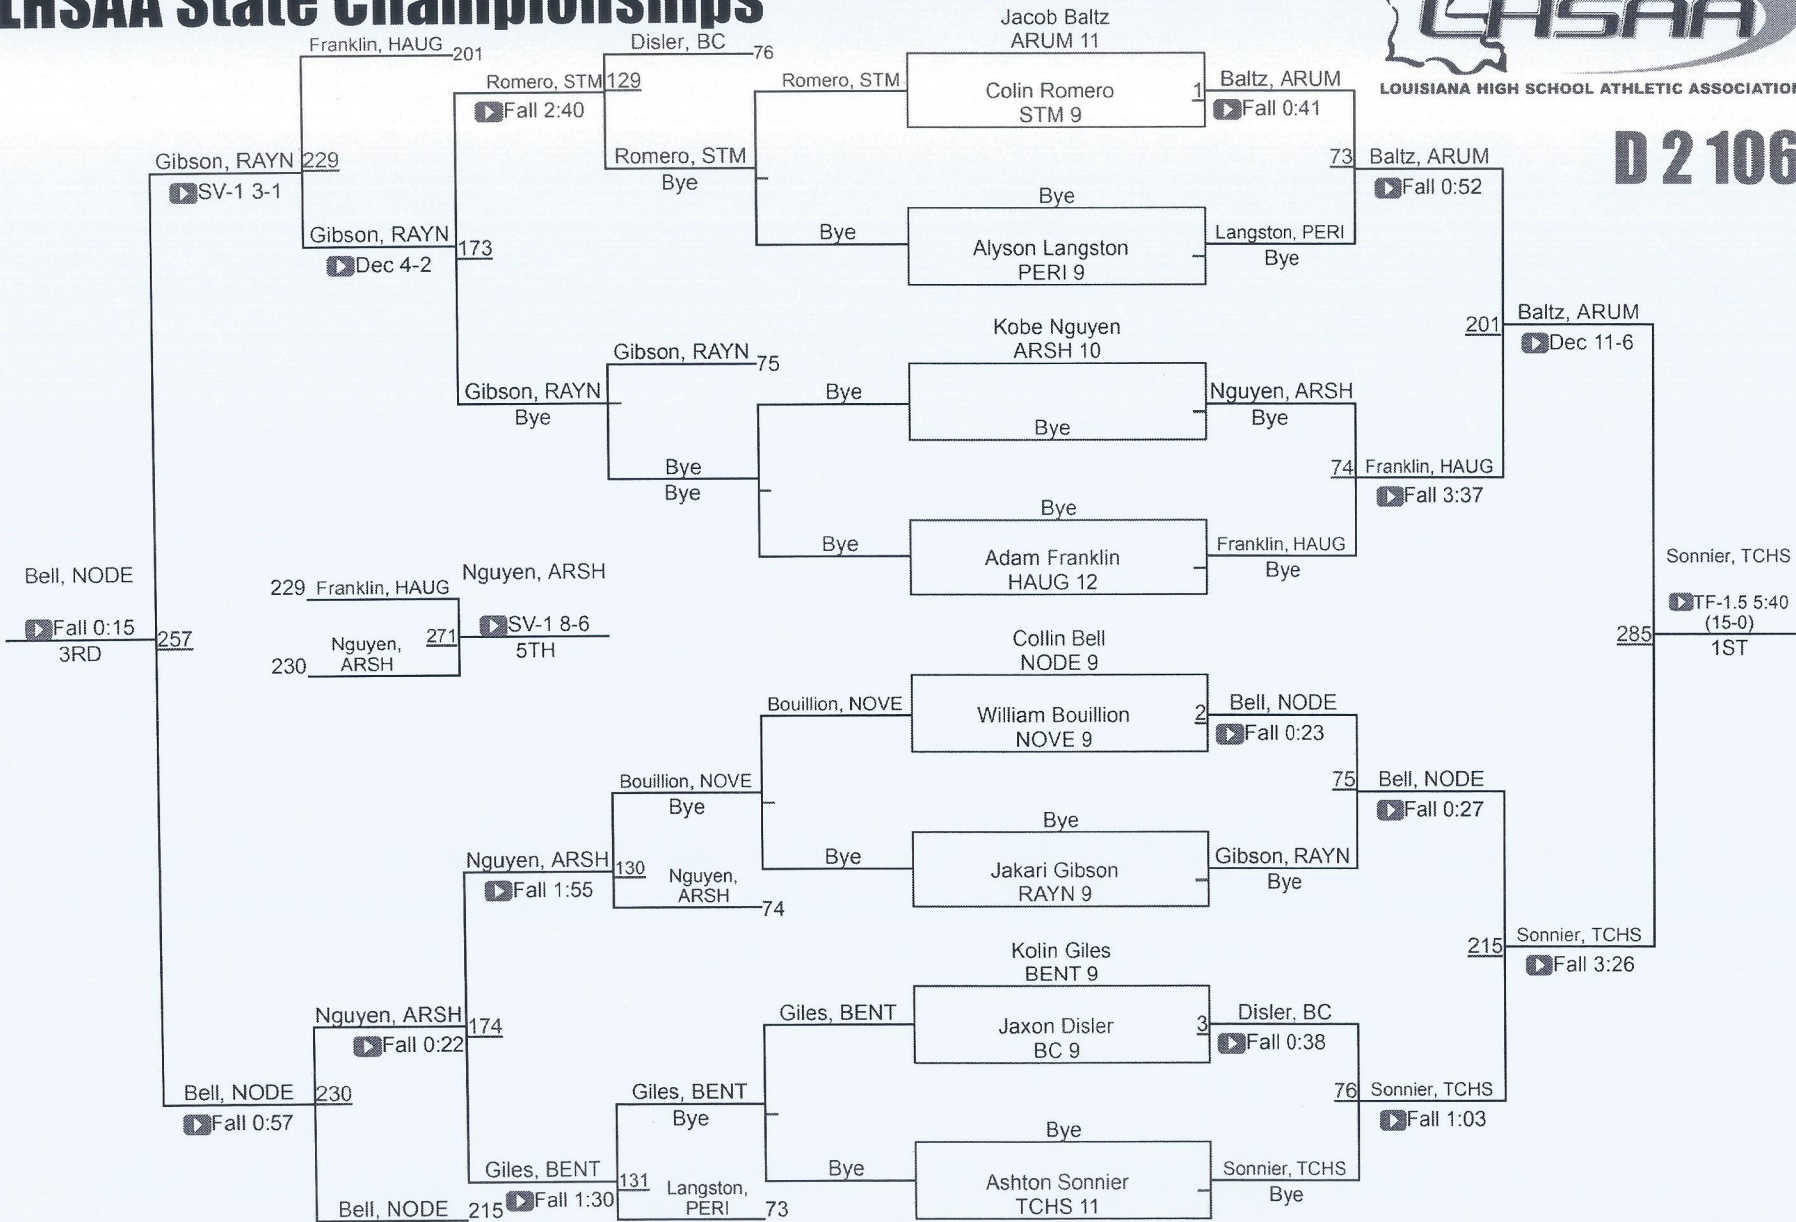

Division II Team Scores

1	Teurlings Catholic	301.5
2	North Desoto	231.0
3	Archbishop Shaw	223.5
4	Archbishop Rummel	163.0
5	Carencro	152.0
5	Rayne	152.0
7	Belle Chasse	132.5
8	Lakeshore	82.5
9	Benton	55.0
10	Haughton	41.0
11	Pearl River	39.0
12	Caddo Magnet	26.0
13	North Vermillion	22.0
14	Broadmoor	7.0
14	St. Thomas More	7.0
16	Riverdale	6.0
17	Salmen	3.0
18	Plaquemine	2.5
19	East Jefferson	0.0
19	Huntington	0.0
19	Istrouma	0.0
19	LW Higgins	0.0
19	McKinley	0.0
19	Minden	0.0
19	NO Military / Maritime Academy	0.0
19	Northside	0.0
19	Woodlawn	0.0

LHSAA State Championships

D 2 106