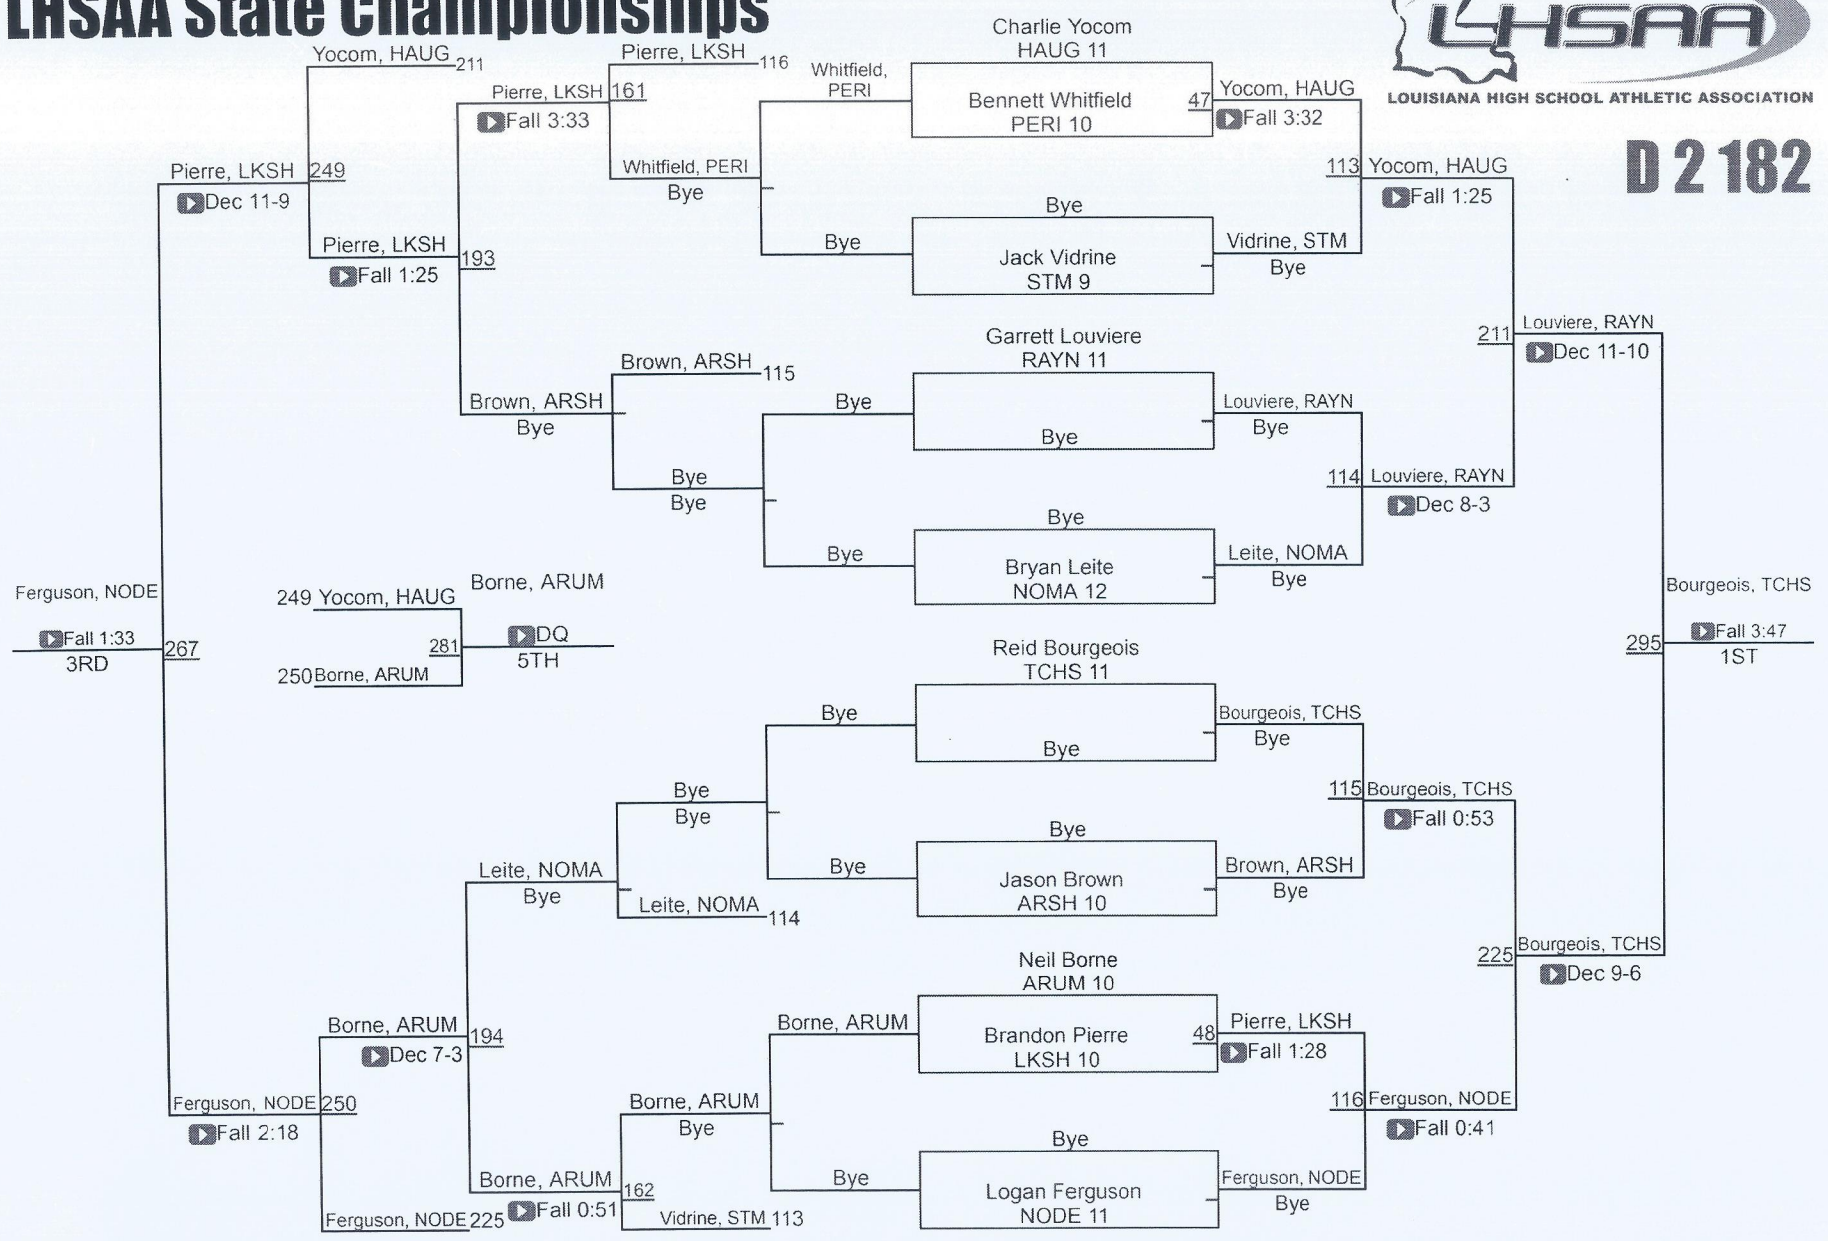

LHSAA State Championships

LOUISIANA HIGH SCHOOL ATHLETIC ASSOCIATION

D 2 182