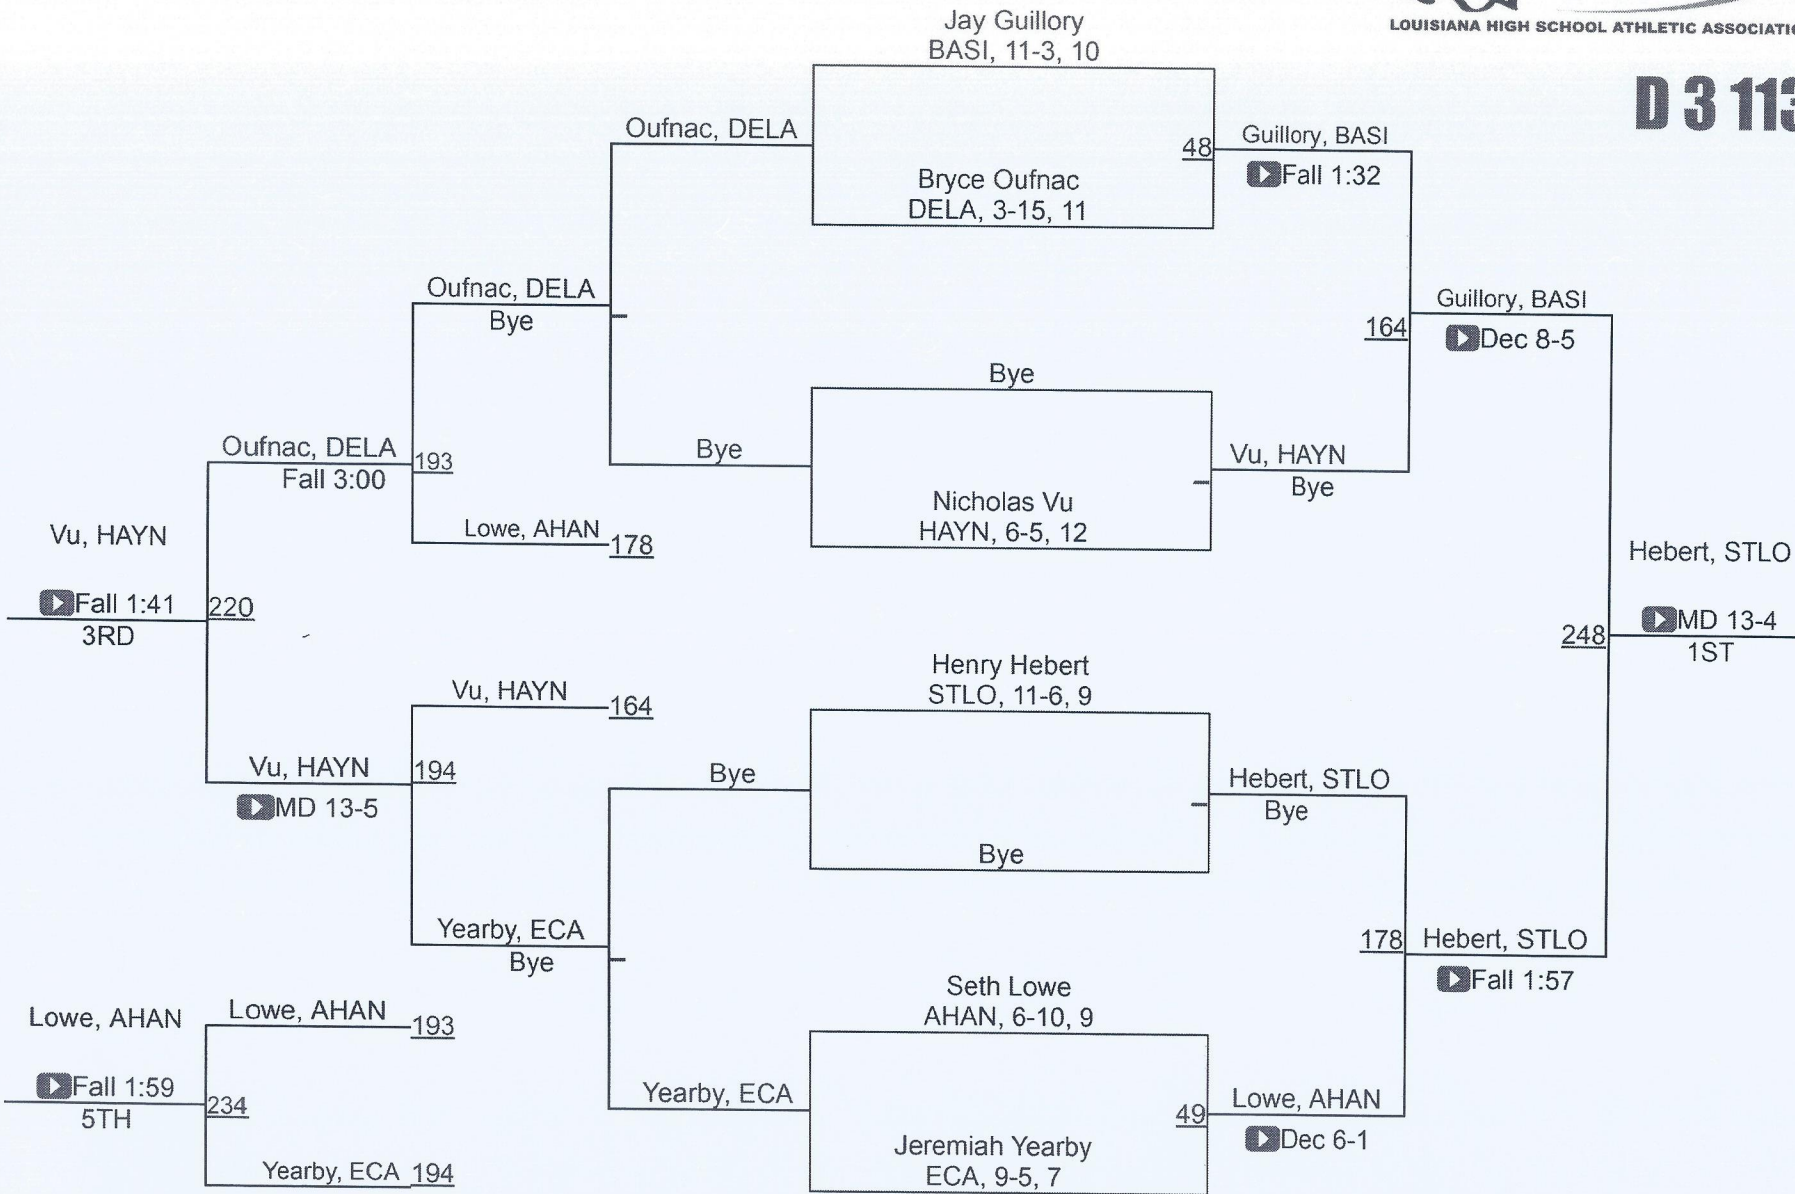

LHSAA State Championships

D 3 113