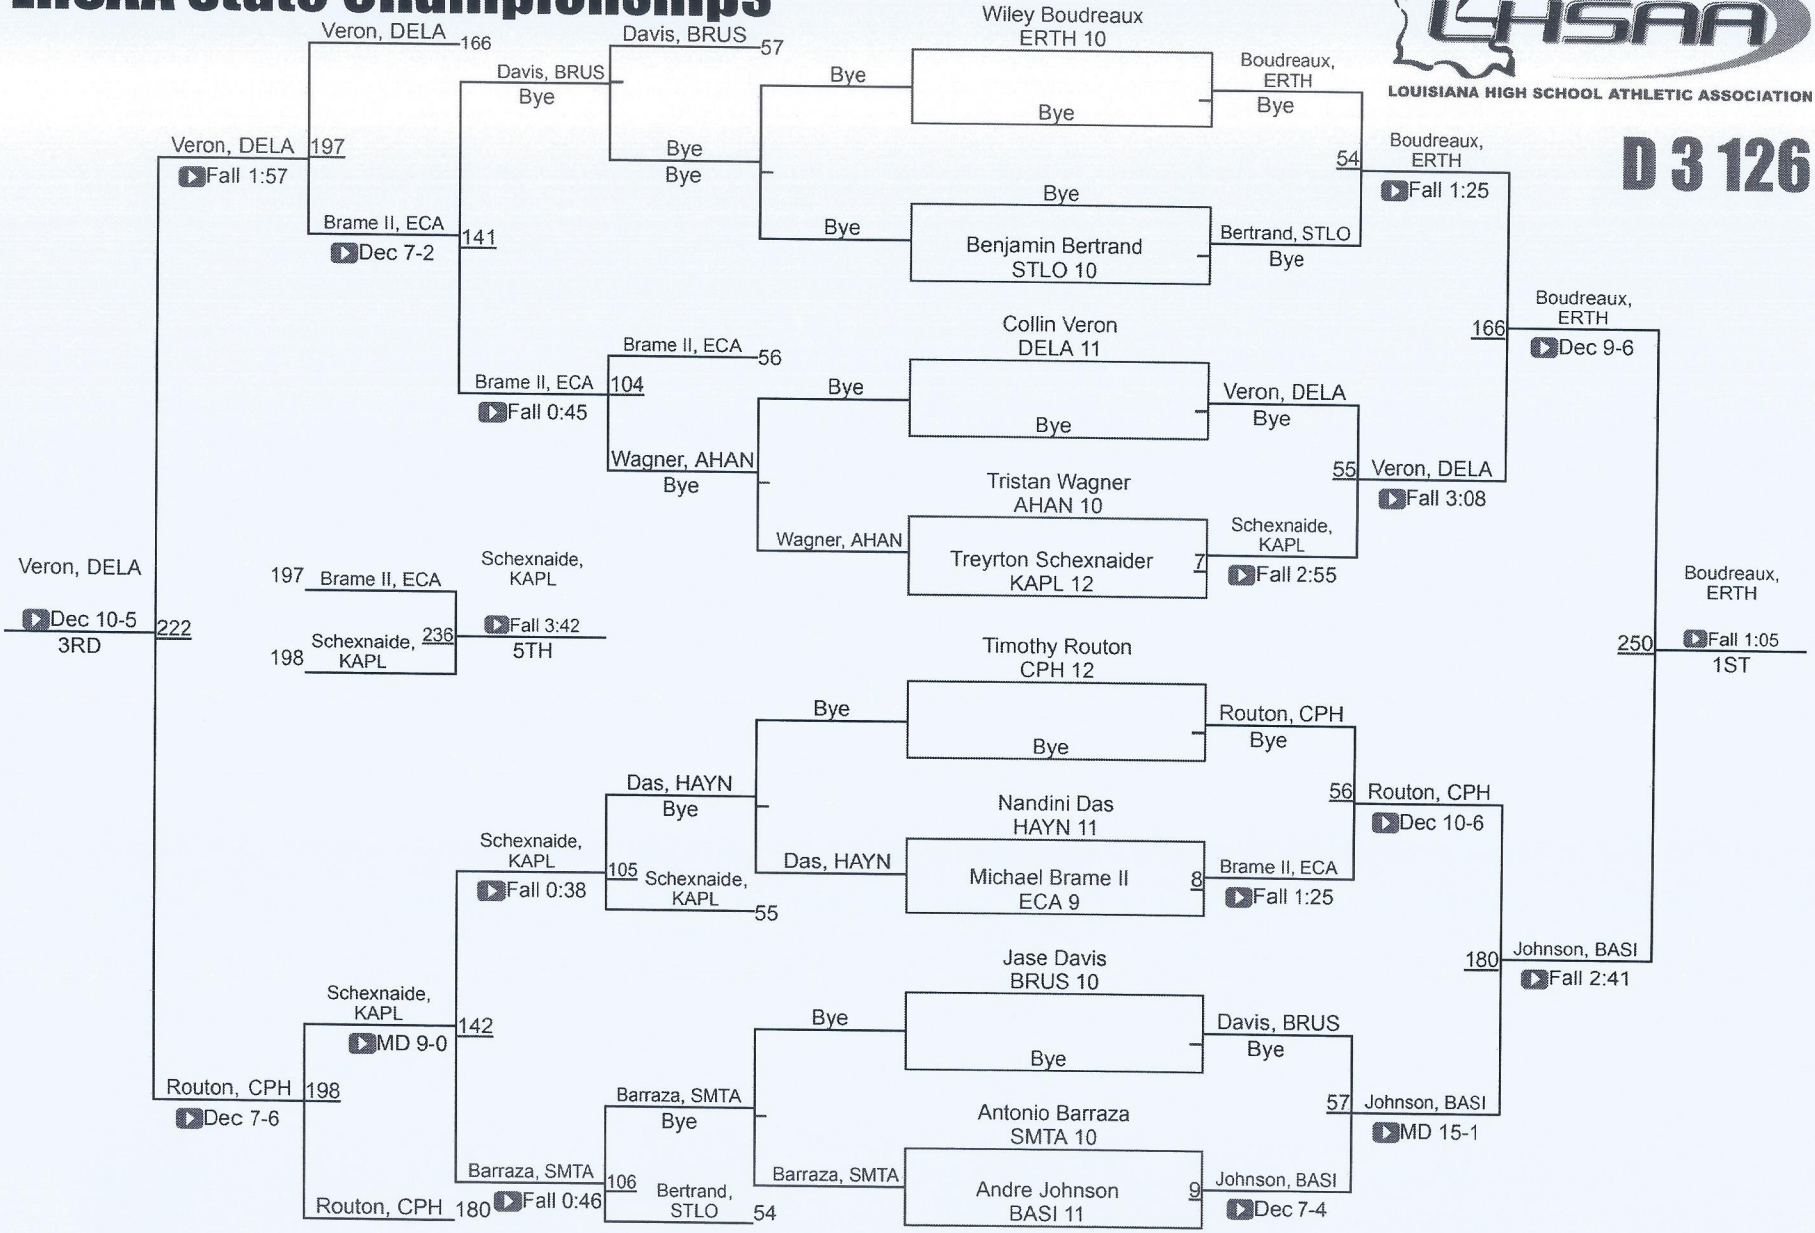

LHSAA State Championships

D 3 113

LHSAA State Championships

D 3 120

LHSAA State Championships

LOUISIANA HIGH SCHOOL ATHLETIC ASSOCIATION

D 3 126

LHSAA State Championships