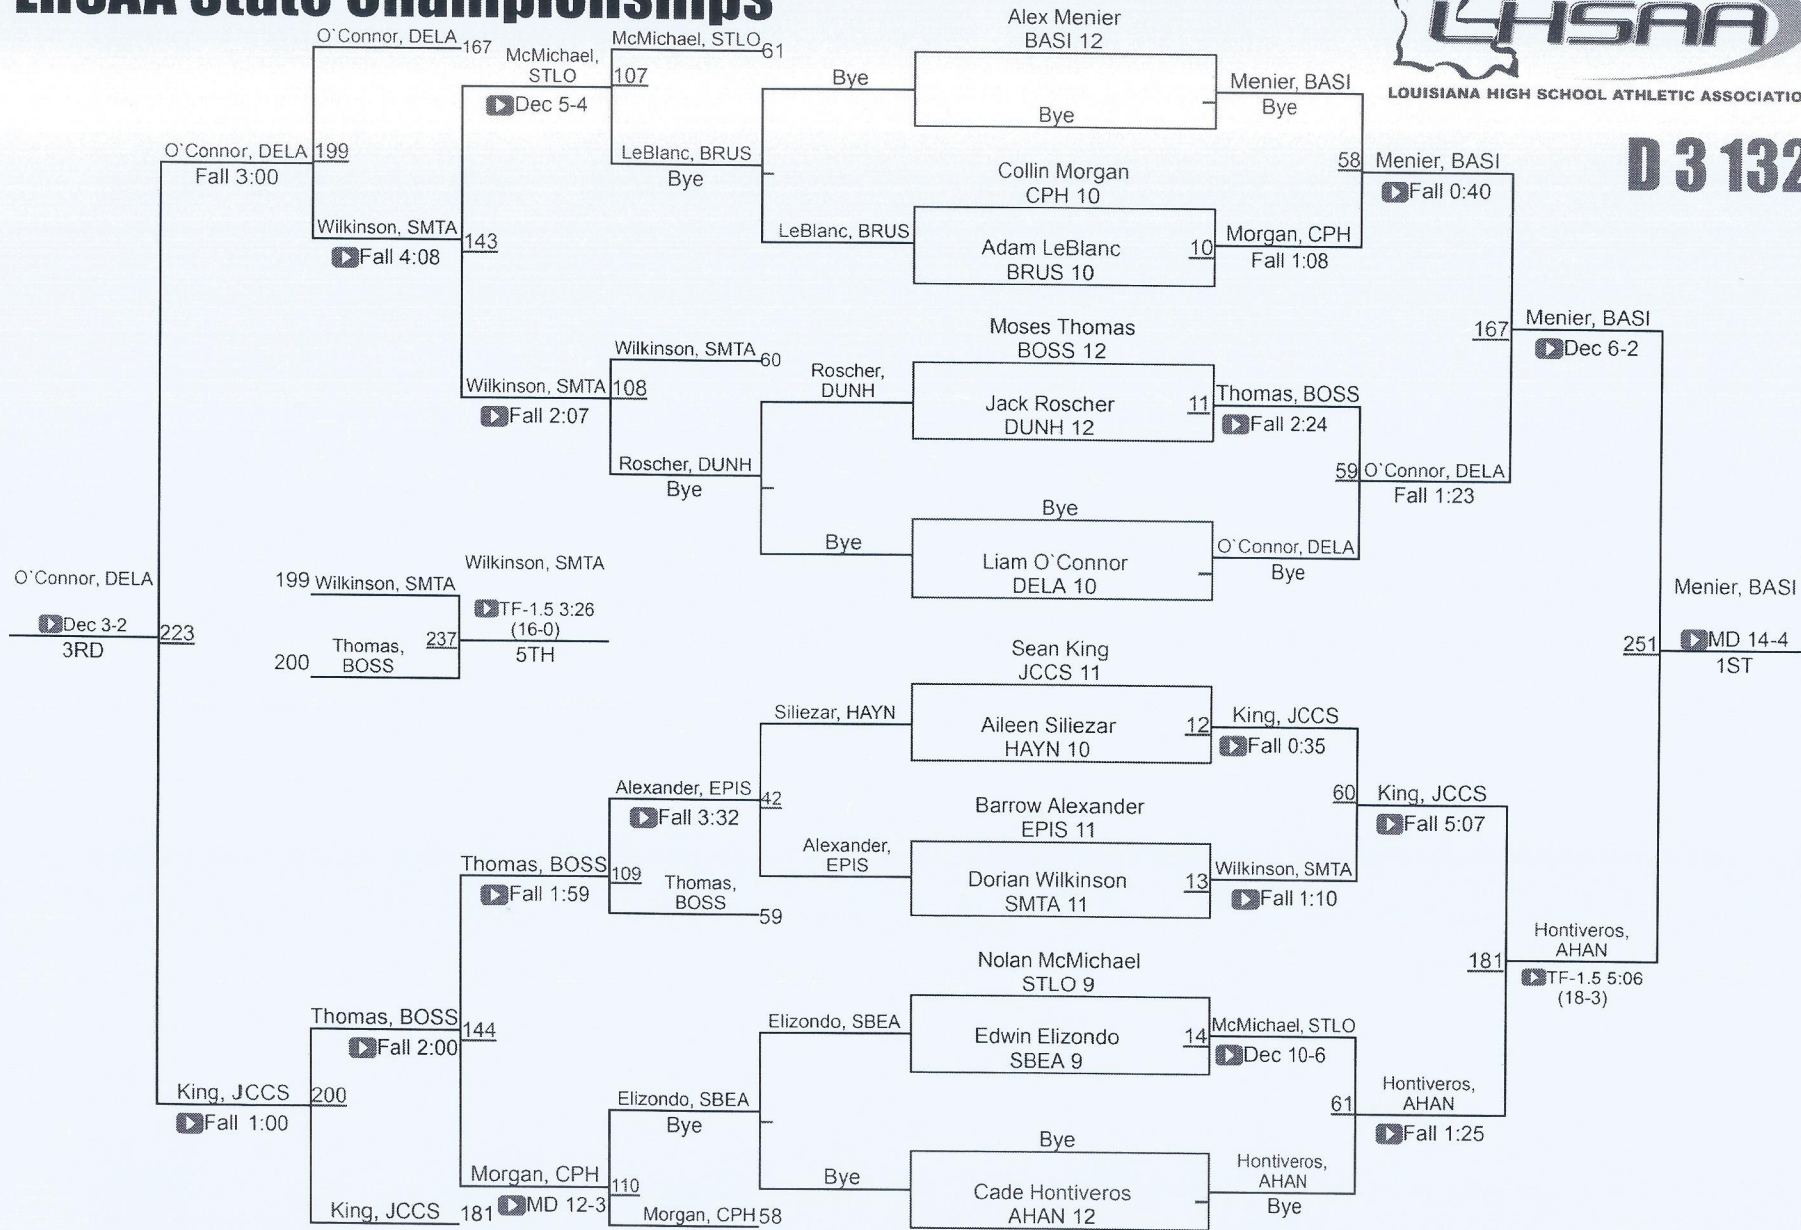

LHSAA State Championships

LOUISIANA HIGH SCHOOL ATHLETIC ASSOCIATION

D 3 132