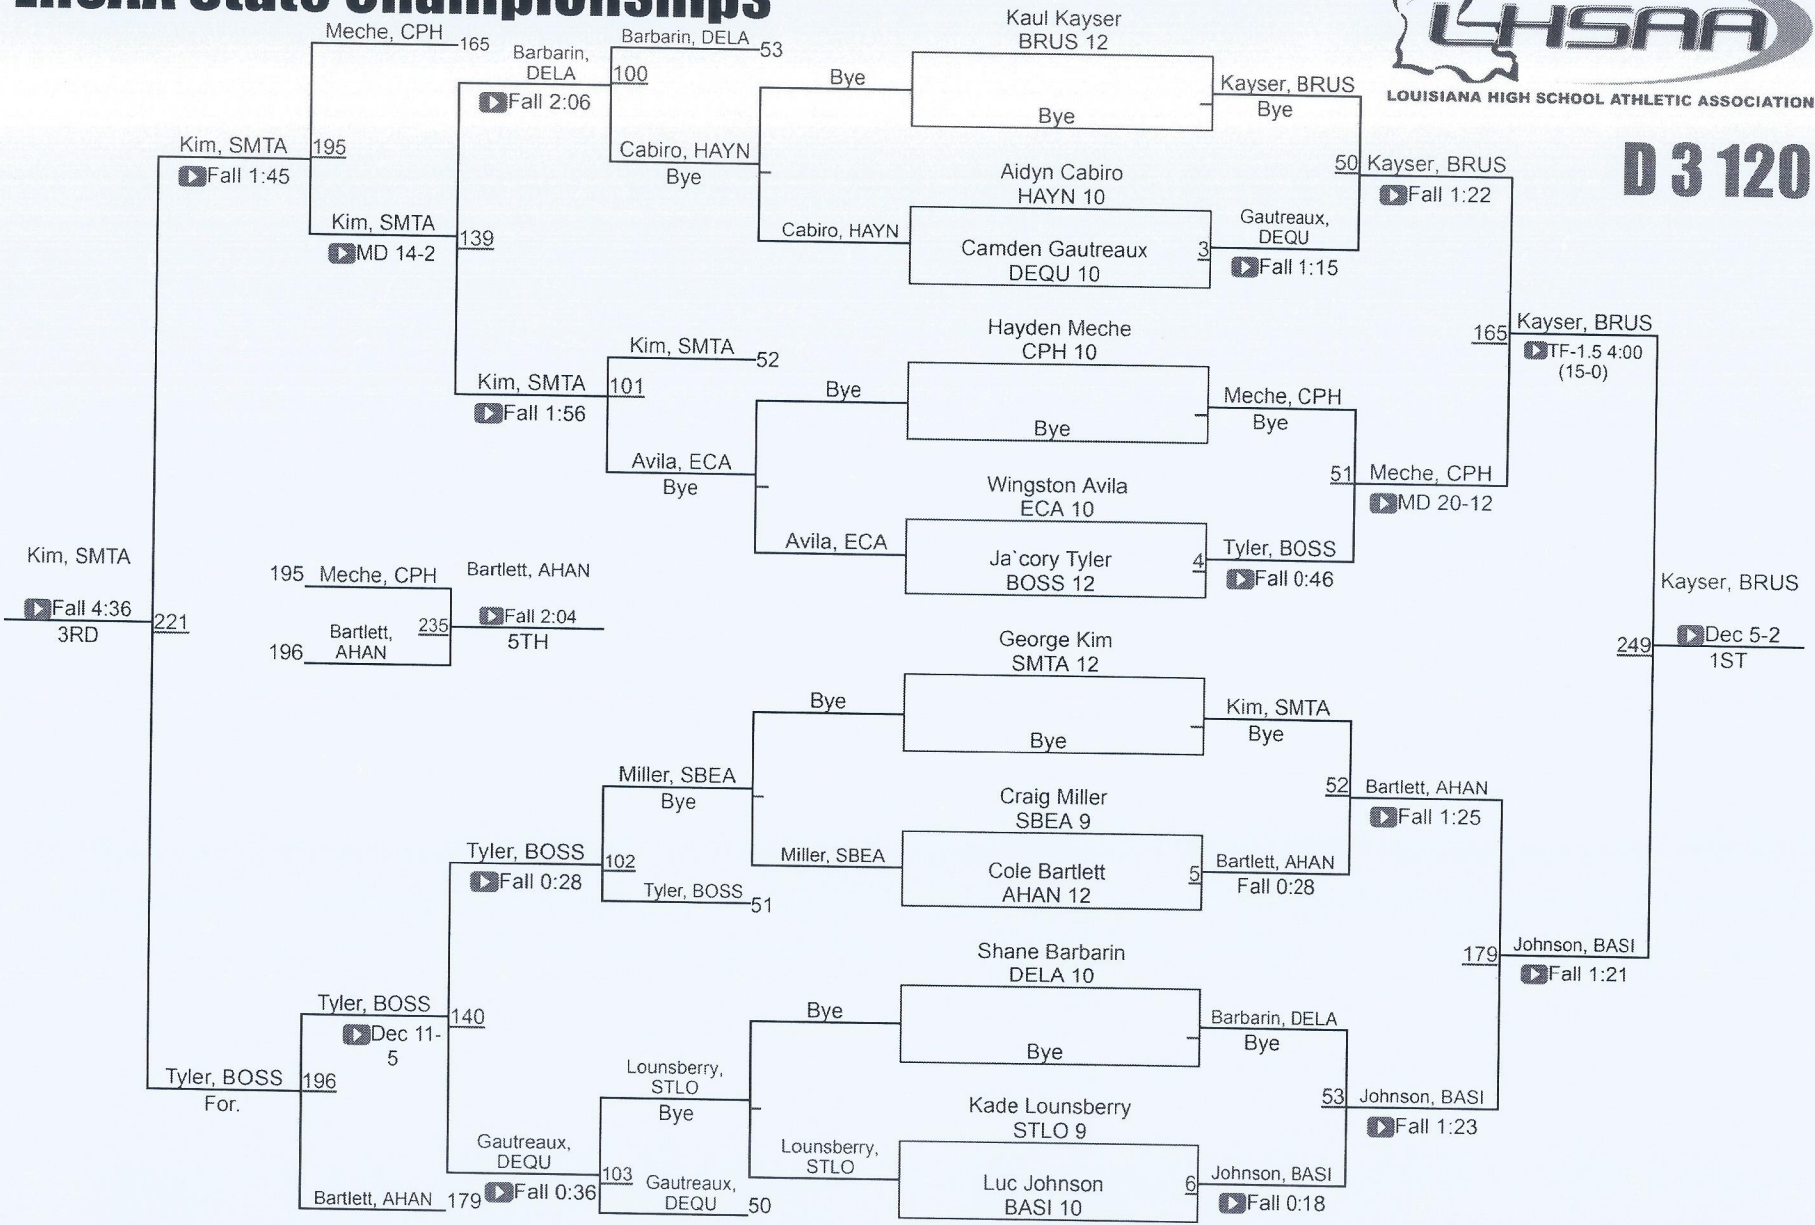

LHSAA State Championships

D 3 113

LHSAA State Championships

D 3 120

LHSAA State Championships

LOUISIANA HIGH SCHOOL ATHLETIC ASSOCIATION

D 3 126

LHSAA State Championships