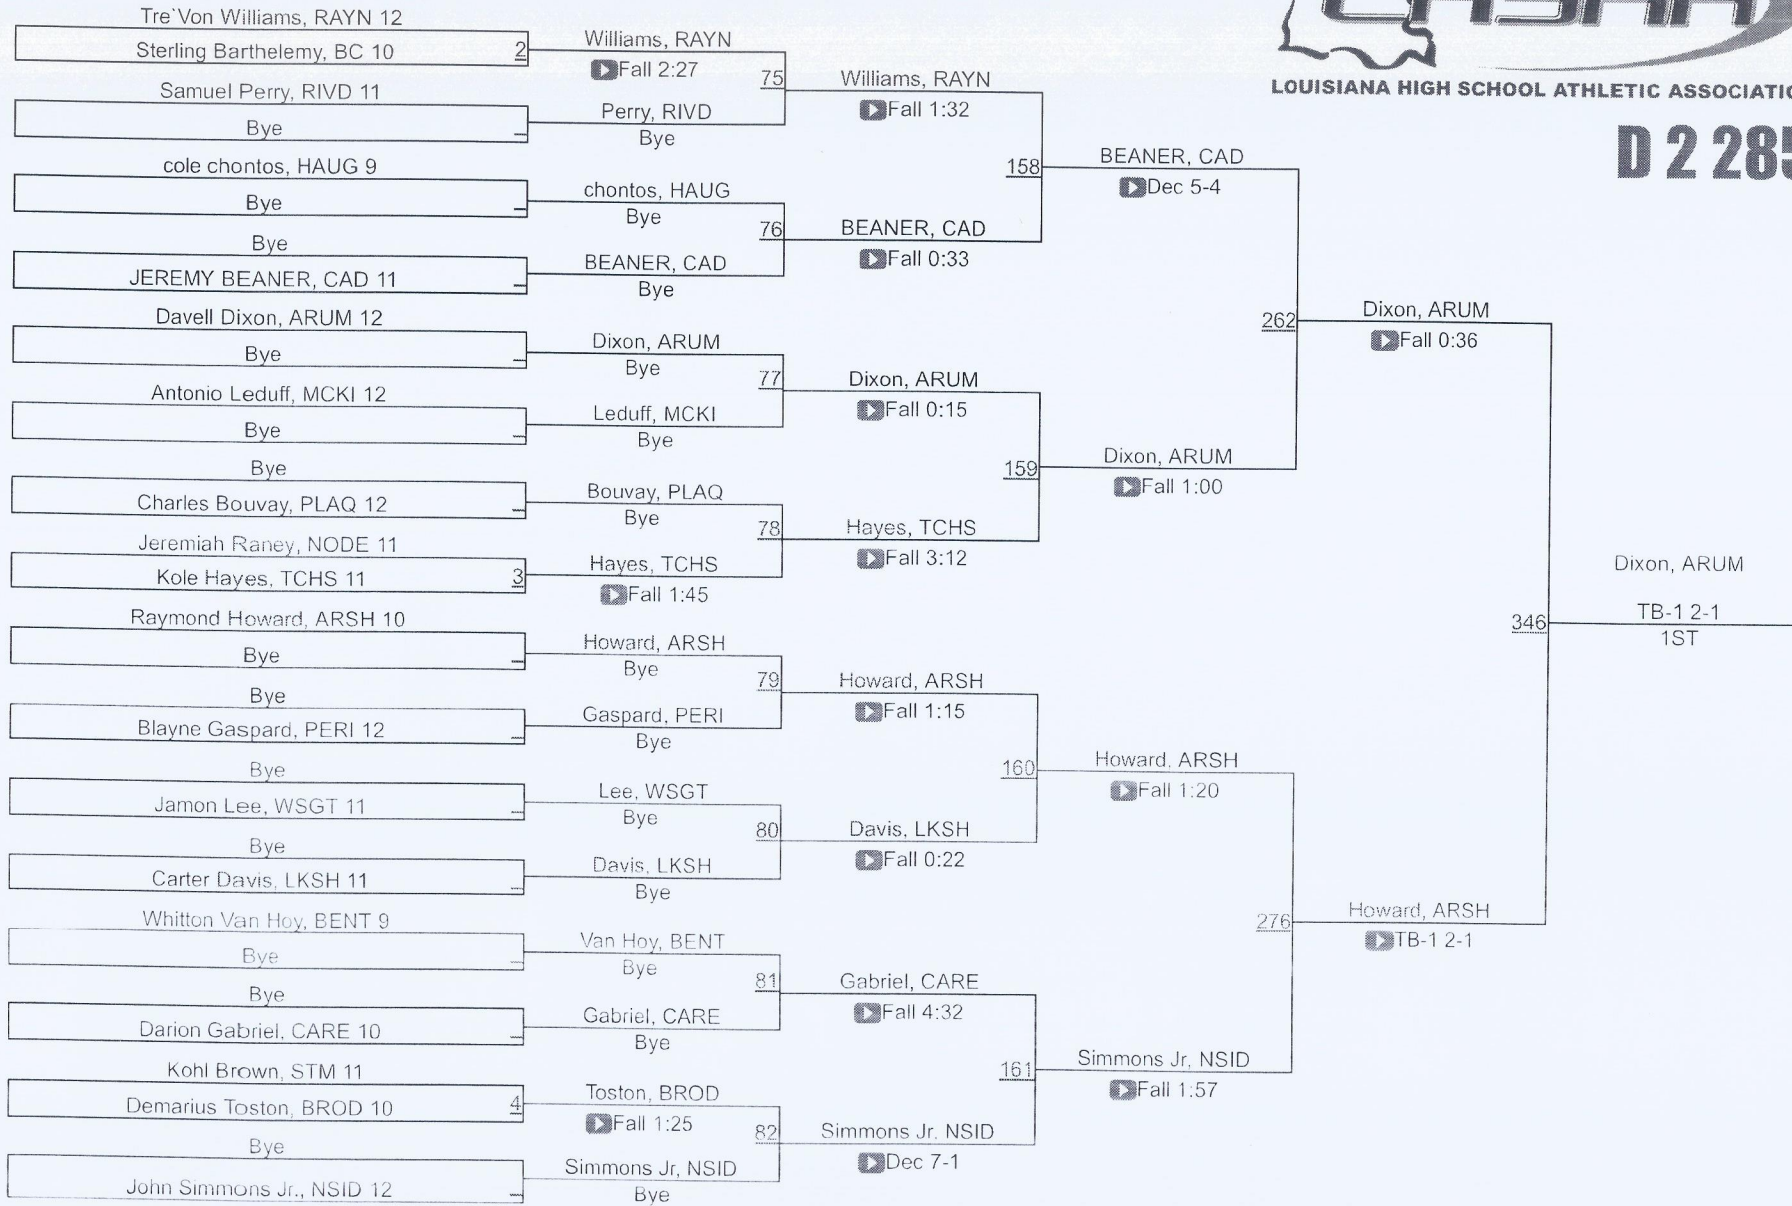

LHSAA State Championships

D 2 195

LHSAA State Championships

D 2220

LHSAA State Championships

LOUISIANA HIGH SCHOOL ATHLETIC ASSOCIATION

D 2 285

D 2 285