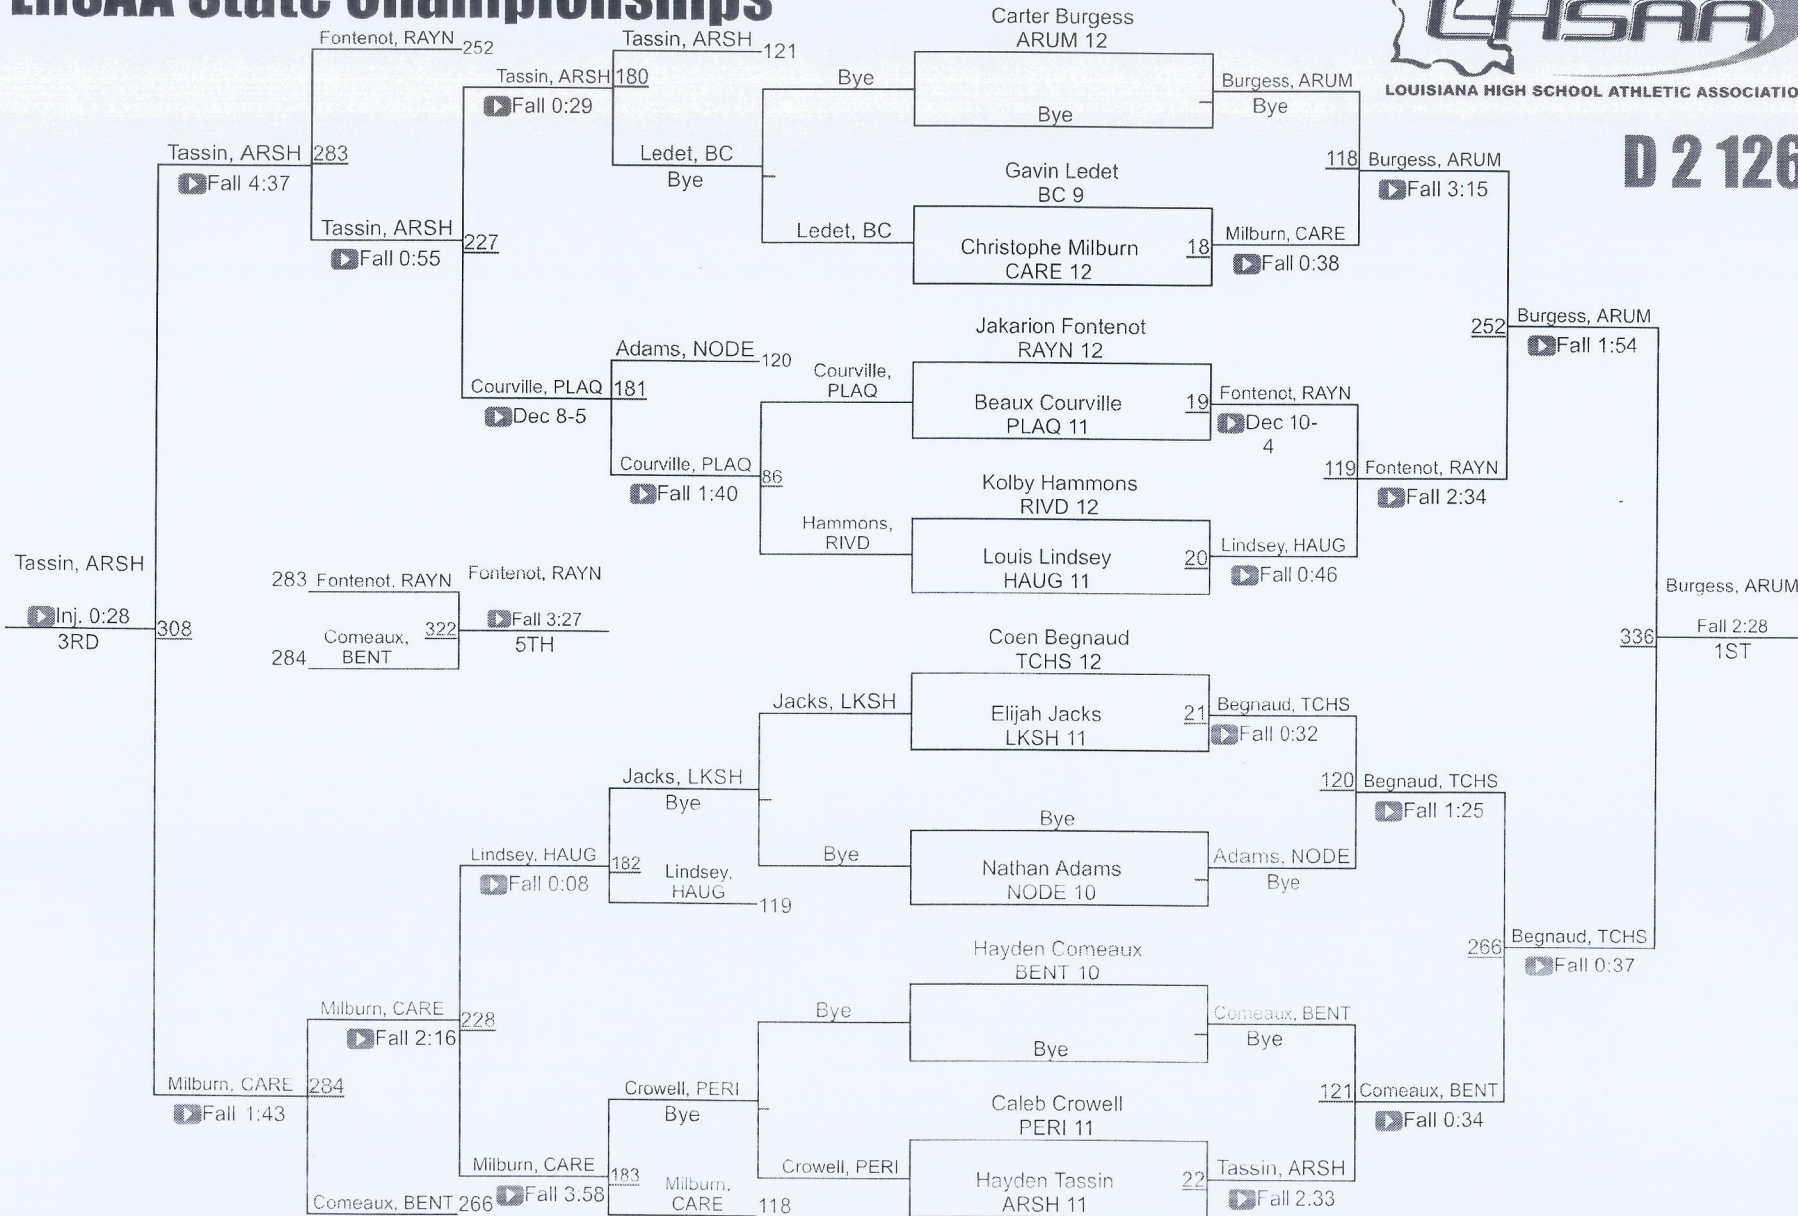

2022 LHSAA State Wrestling Championships
Division II Team Scores

1	Teurlings Catholic	323.0
2	Archbishop Shaw	269.5
3	Archbishop Rummel	218.0
4	North Desoto	178.5
5	Rayne	174.0
6	Carencro	94.0
7	Lakeshore	79.0
8	North Vermillion	78.0
9	Haughton	73.0
10	Benton	65.5
11	Caddo Magnet	57.0
12	St. Thomas More	46.0
13	Belle Chasse	45.0
14	Pearl River	33.0
15	Broadmoor	24.0
15	Plaquemine	24.0
17	NO Military / Maritime Academy	17.0
18	Northside	13.0
19	McKinley	7.0
20	Riverdale	4.0
21	Westgate	3.0
22	East Jefferson	0.0
22	Salmen	0.0
22	Woodlawn	0.0

LHSAA State Championships

D 2 106

LHSAA State Championships

D 2 113

LHSAA State Championships

D 2 120

LHSAA State Championships

D 2 126