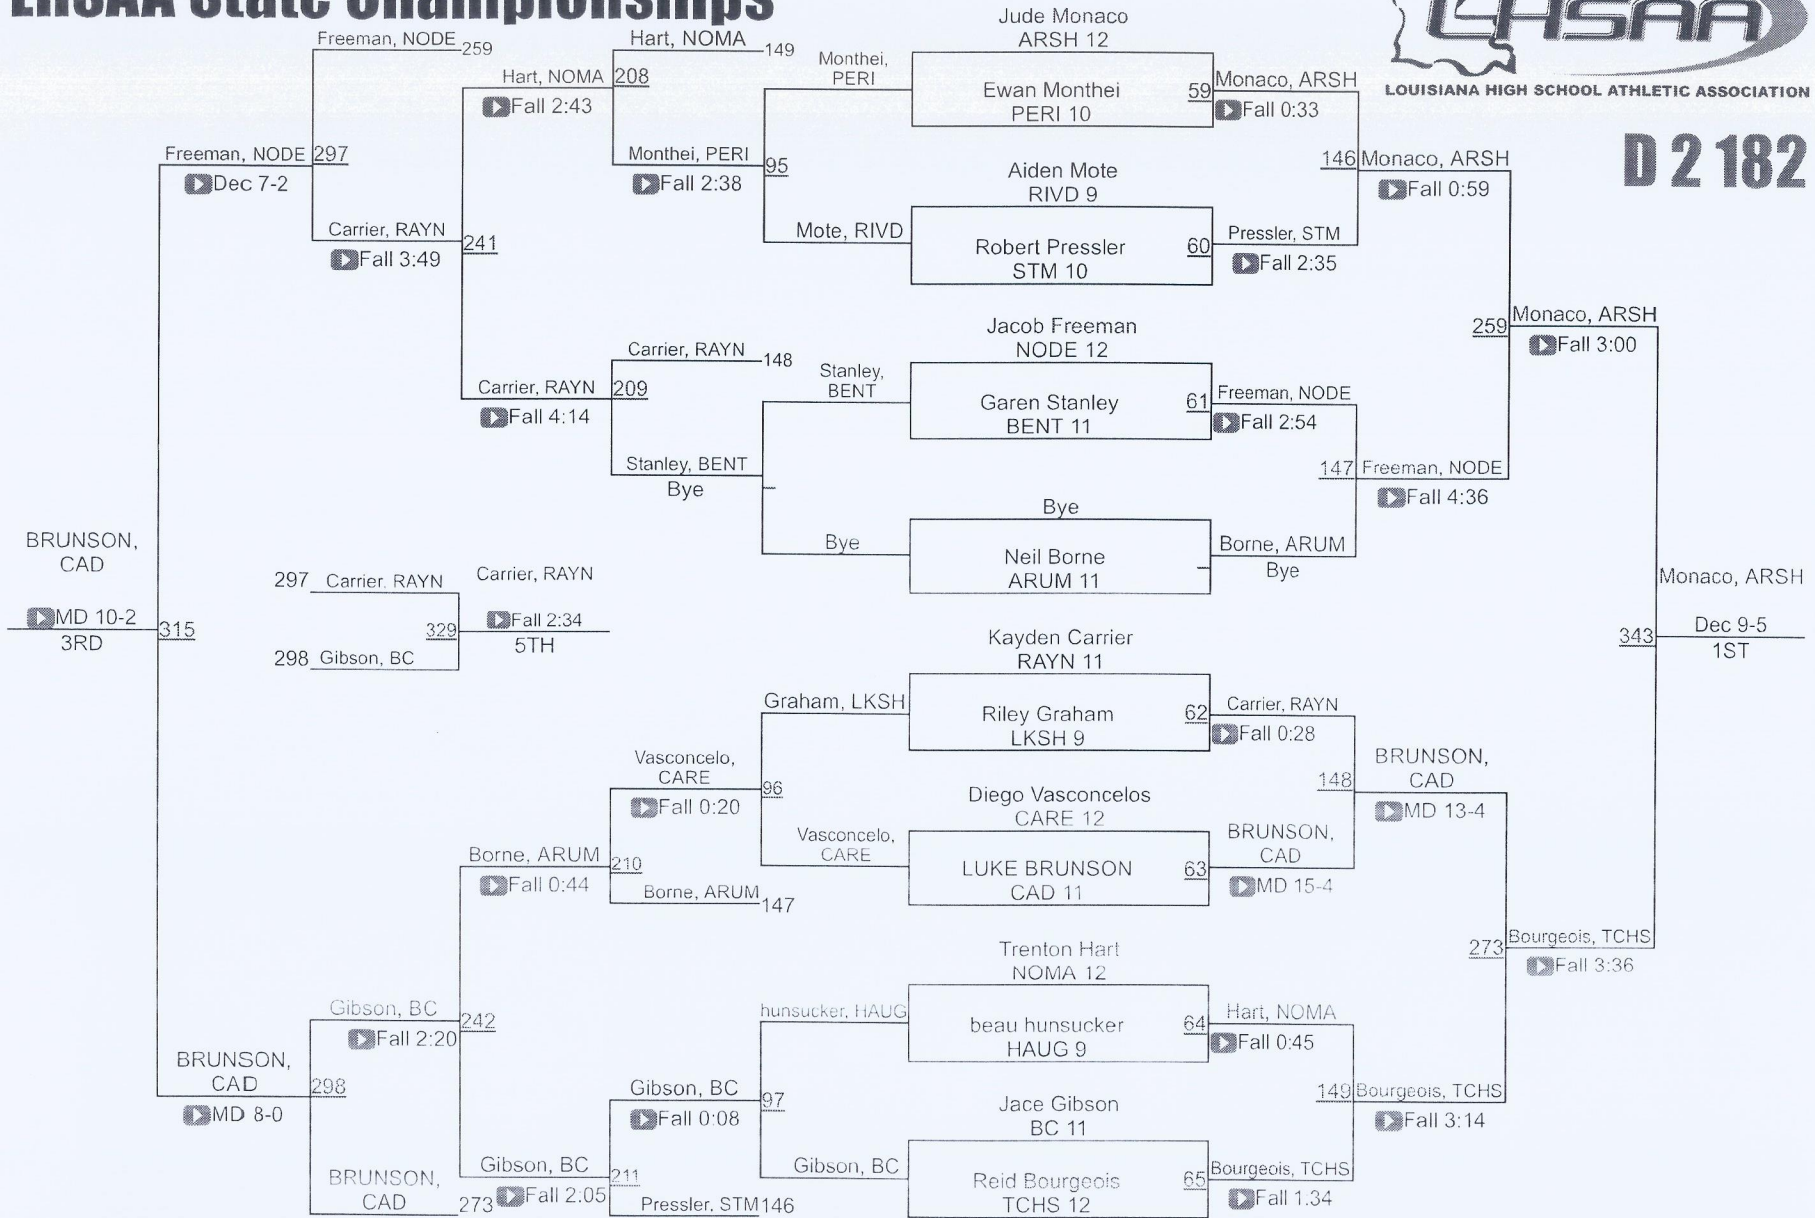

LHSAA State Championships

D 2 182