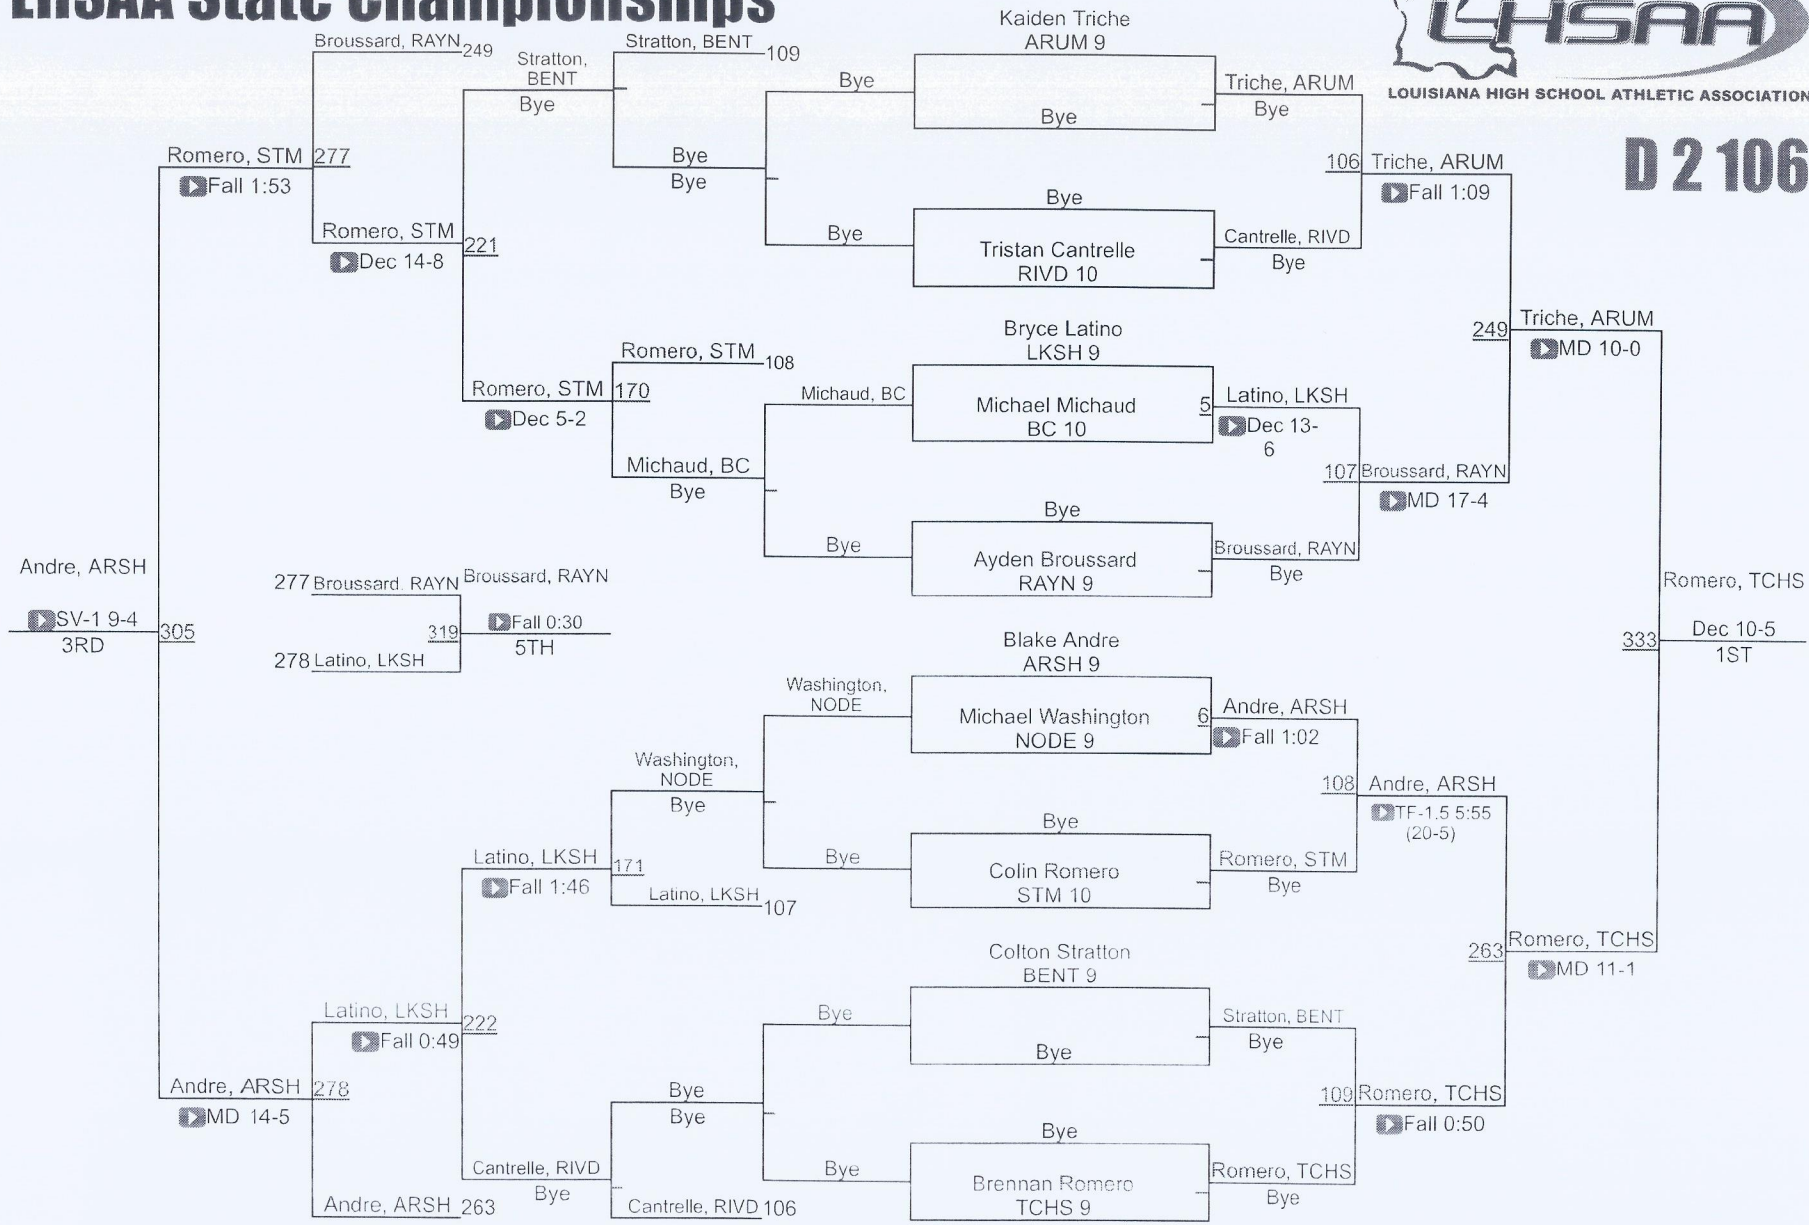

2022 LHSAA State Wrestling Championships
Division II Team Scores

1	Teurlings Catholic	323.0
2	Archbishop Shaw	269.5
3	Archbishop Rummel	218.0
4	North Desoto	178.5
5	Rayne	174.0
6	Carencro	94.0
7	Lakeshore	79.0
8	North Vermillion	78.0
9	Haughton	73.0
10	Benton	65.5
11	Caddo Magnet	57.0
12	St. Thomas More	46.0
13	Belle Chasse	45.0
14	Pearl River	33.0
15	Broadmoor	24.0
15	Plaquemine	24.0
17	NO Military / Maritime Academy	17.0
18	Northside	13.0
19	McKinley	7.0
20	Riverdale	4.0
21	Westgate	3.0
22	East Jefferson	0.0
22	Salmen	0.0
22	Woodlawn	0.0

LHSAA State Championships

D 2 106

LHSAA State Championships

D 2 113

LHSAA State Championships

D 2 120

LHSAA State Championships

D 2 126