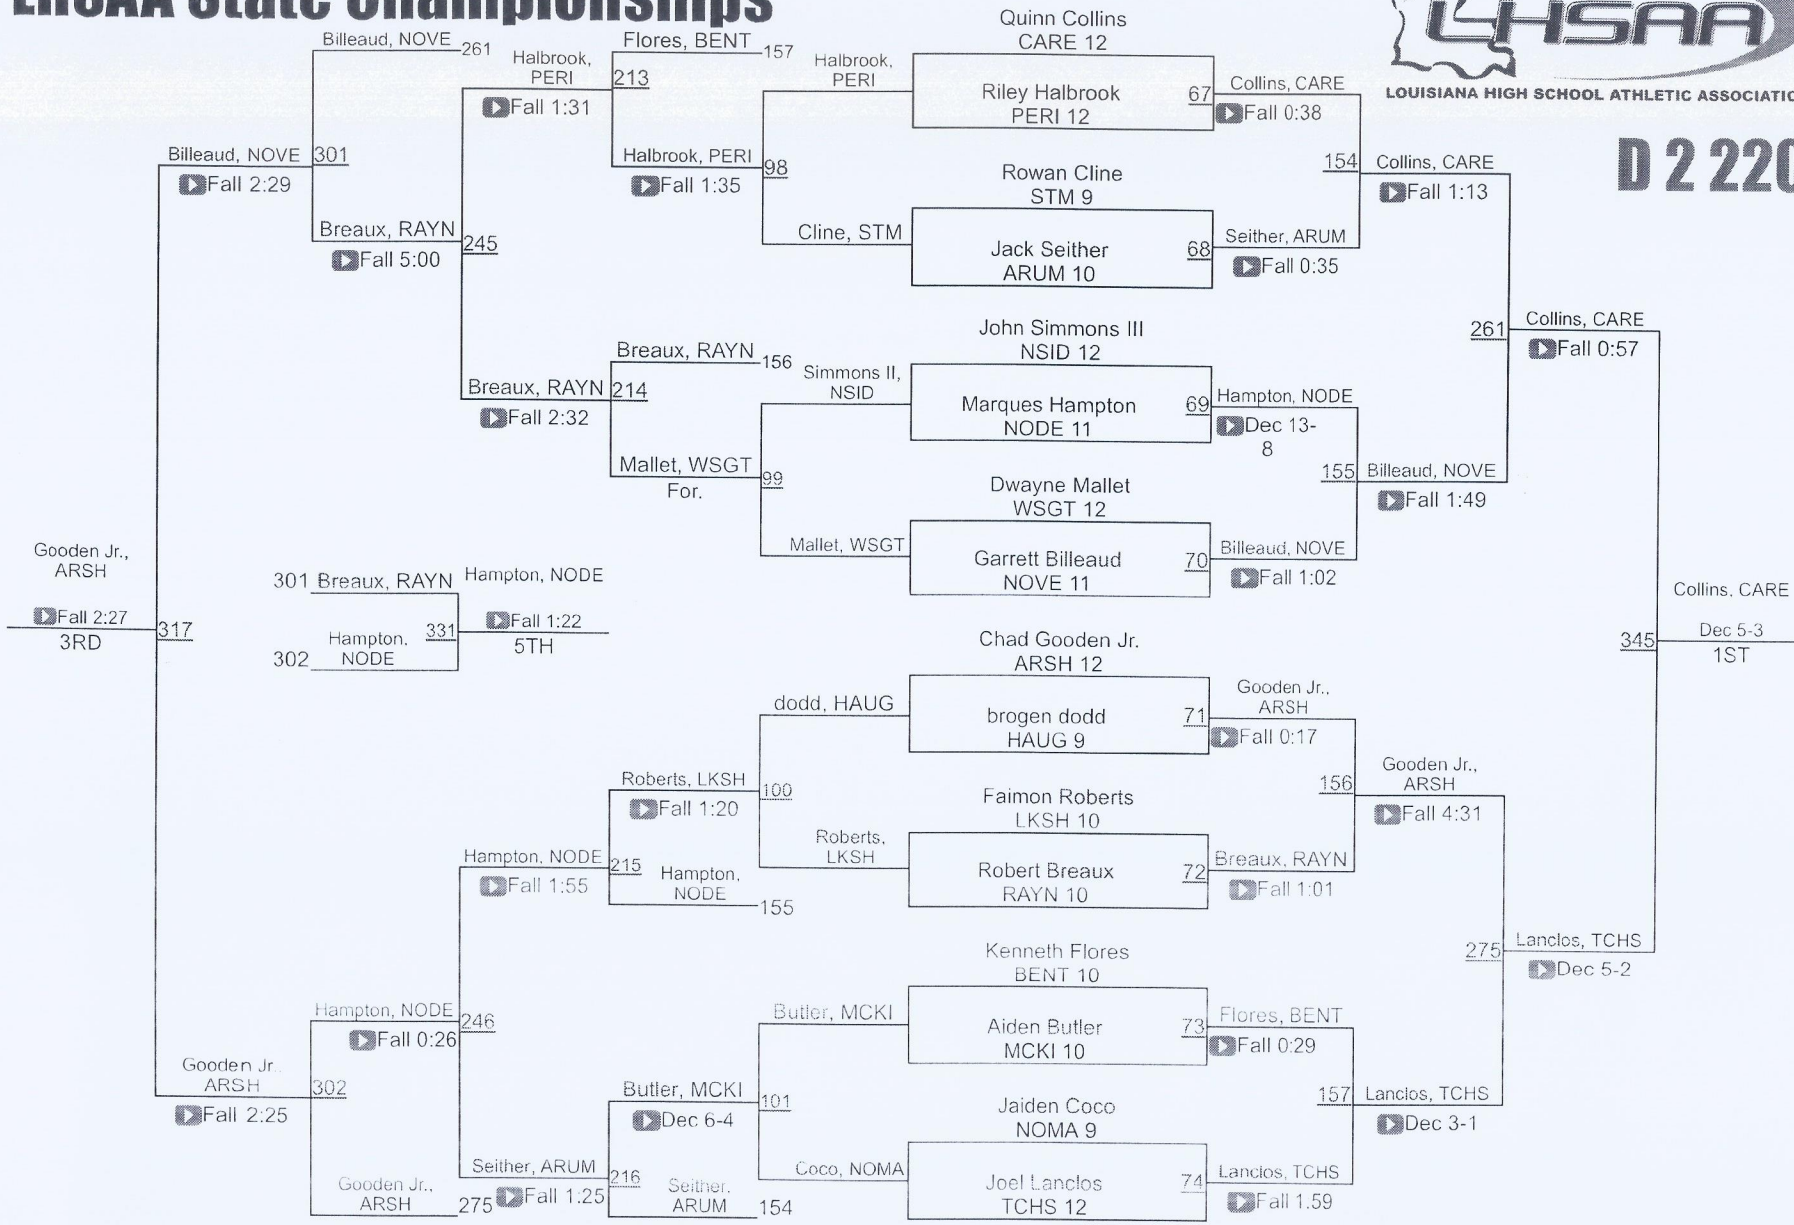

LHSAA State Championships

D 2220