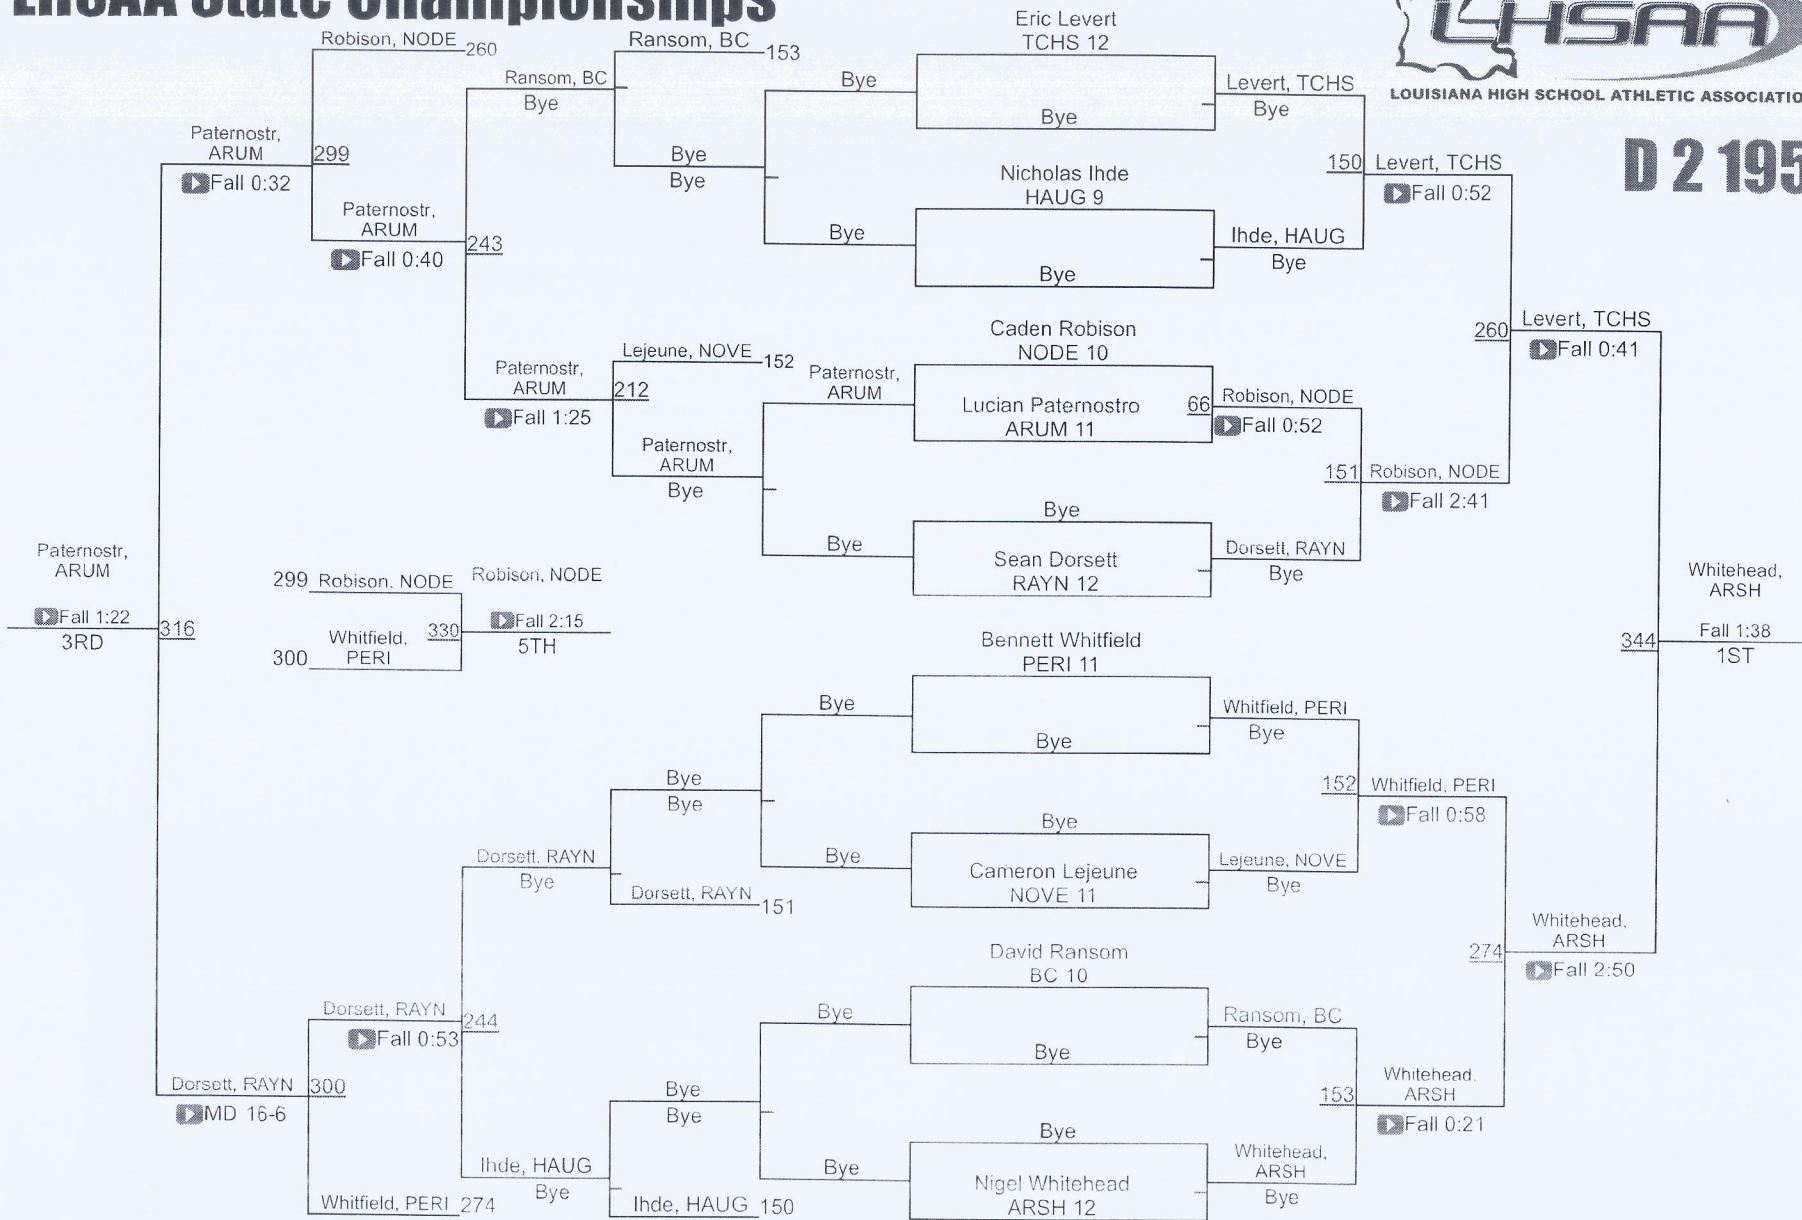

LHSAA State Championships

D 2 195