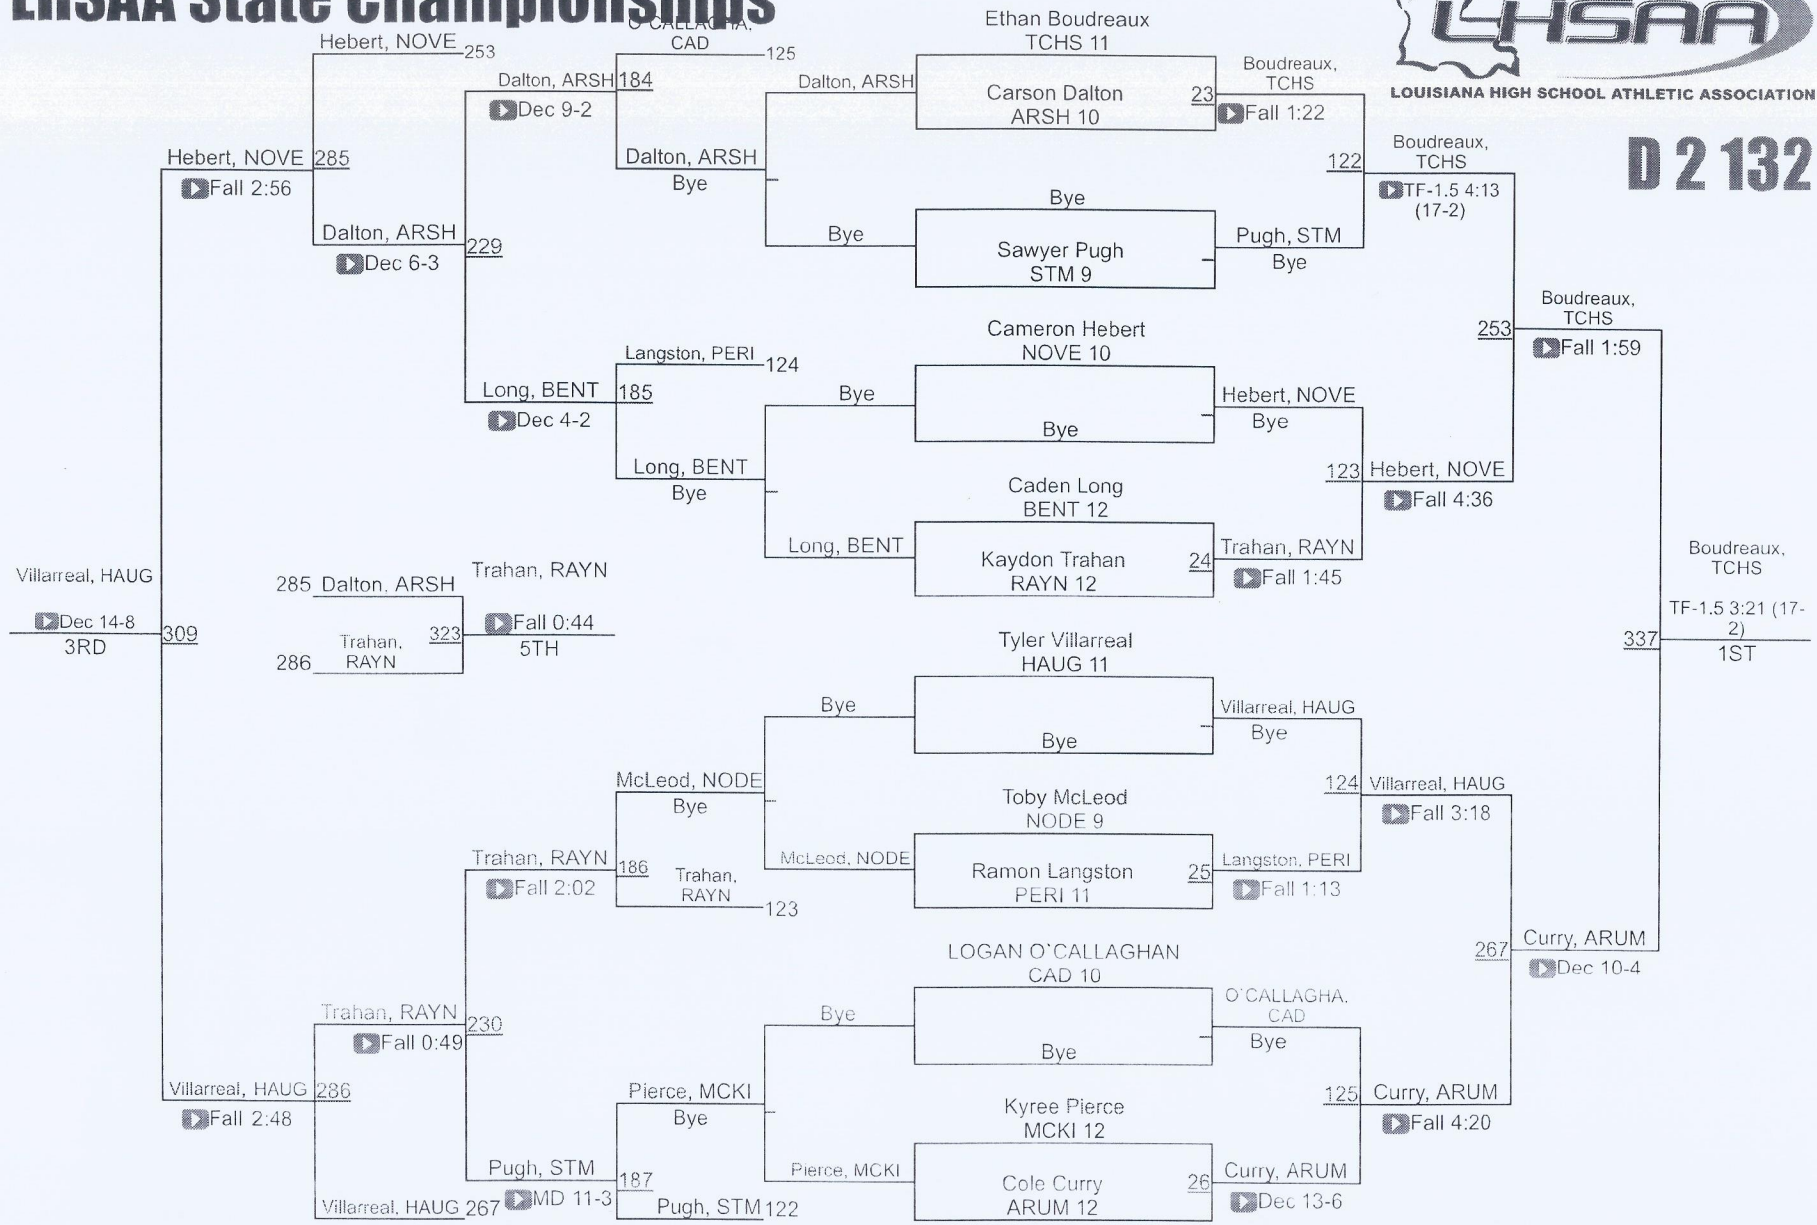

LHSAA State Championships

D 2 132