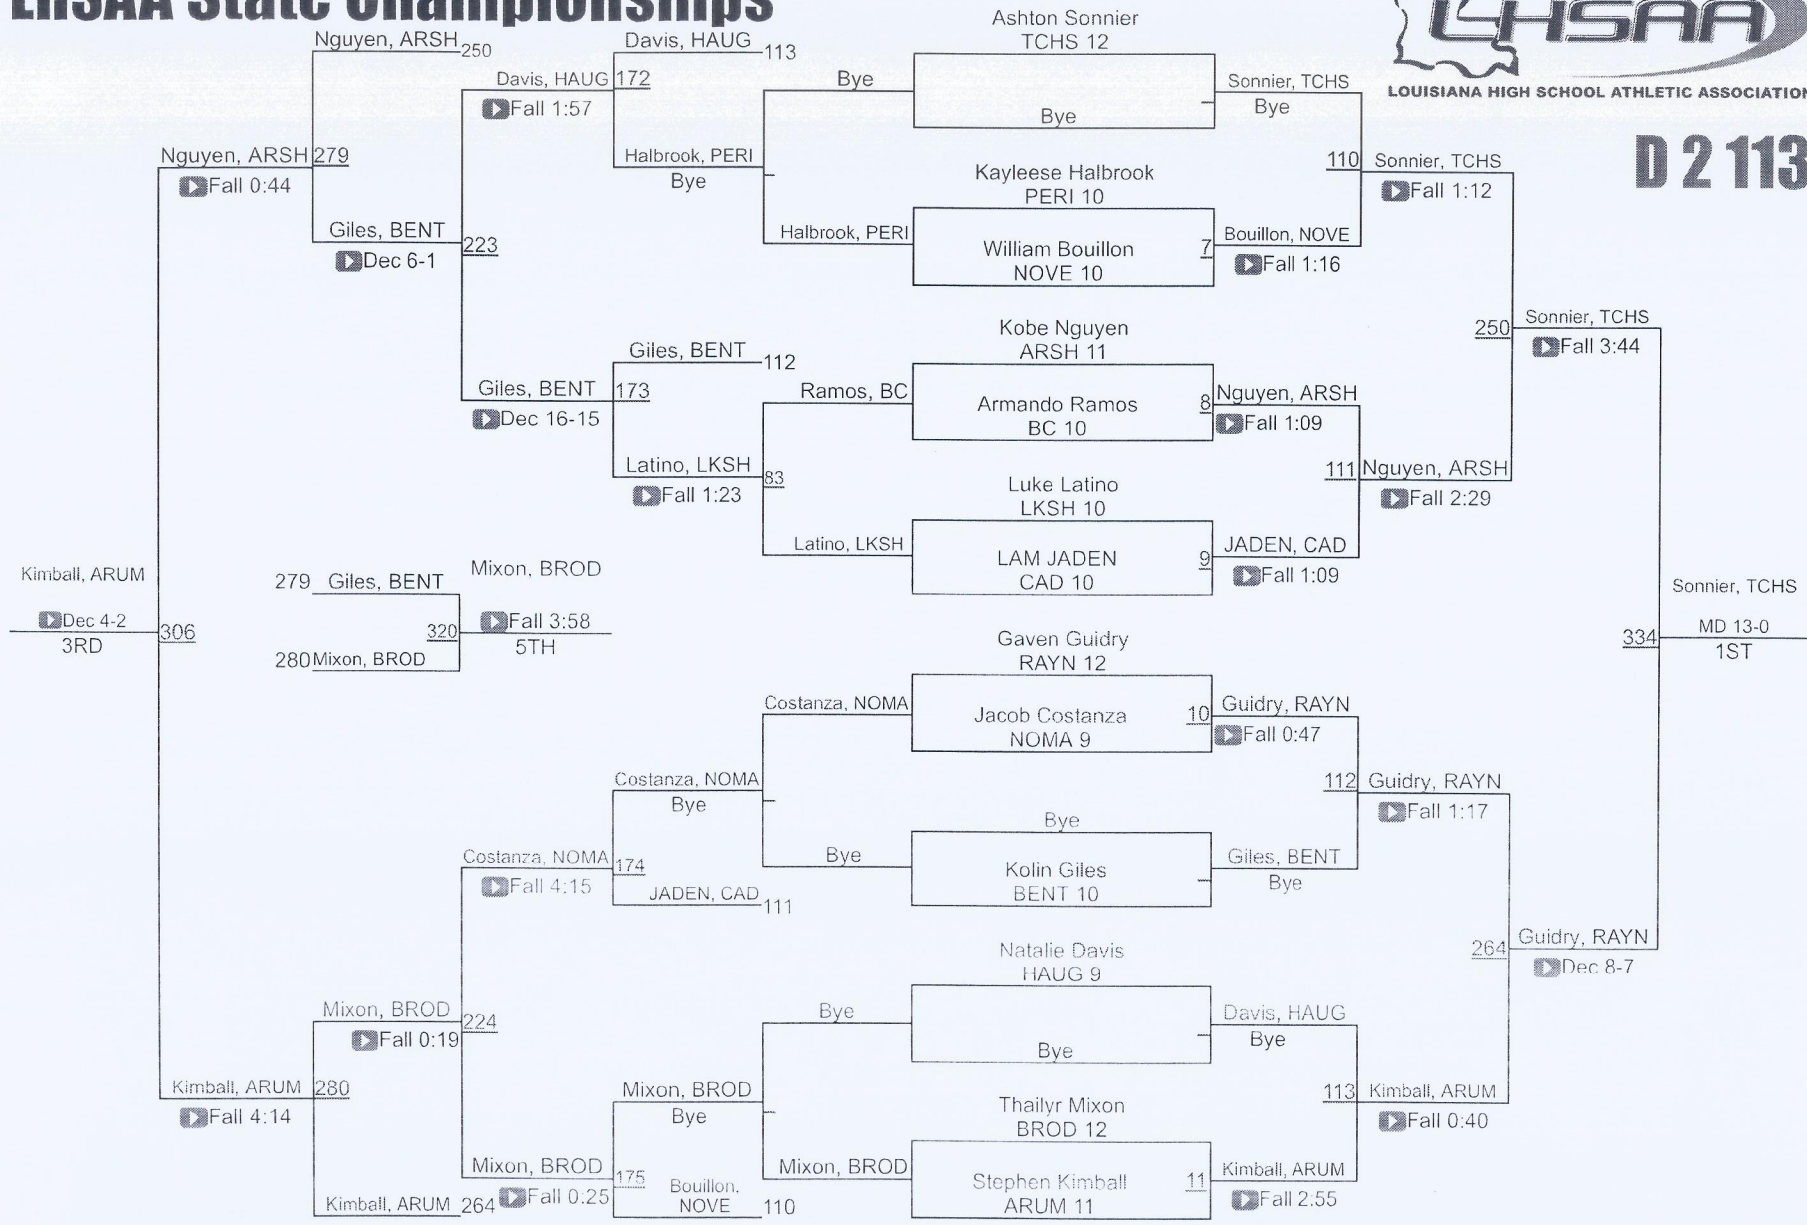

2022 LHSAA State Wrestling Championships
Division II Team Scores

1	Teurlings Catholic	323.0
2	Archbishop Shaw	269.5
3	Archbishop Rummel	218.0
4	North Desoto	178.5
5	Rayne	174.0
6	Carencro	94.0
7	Lakeshore	79.0
8	North Vermillion	78.0
9	Haughton	73.0
10	Benton	65.5
11	Caddo Magnet	57.0
12	St. Thomas More	46.0
13	Belle Chasse	45.0
14	Pearl River	33.0
15	Broadmoor	24.0
15	Plaquemine	24.0
17	NO Military / Maritime Academy	17.0
18	Northside	13.0
19	McKinley	7.0
20	Riverdale	4.0
21	Westgate	3.0
22	East Jefferson	0.0
22	Salmen	0.0
22	Woodlawn	0.0

LHSAA State Championships

D 2 106

LHSAA State Championships

D 2 113

LHSAA State Championships

D 2 120

LHSAA State Championships

D 2 126