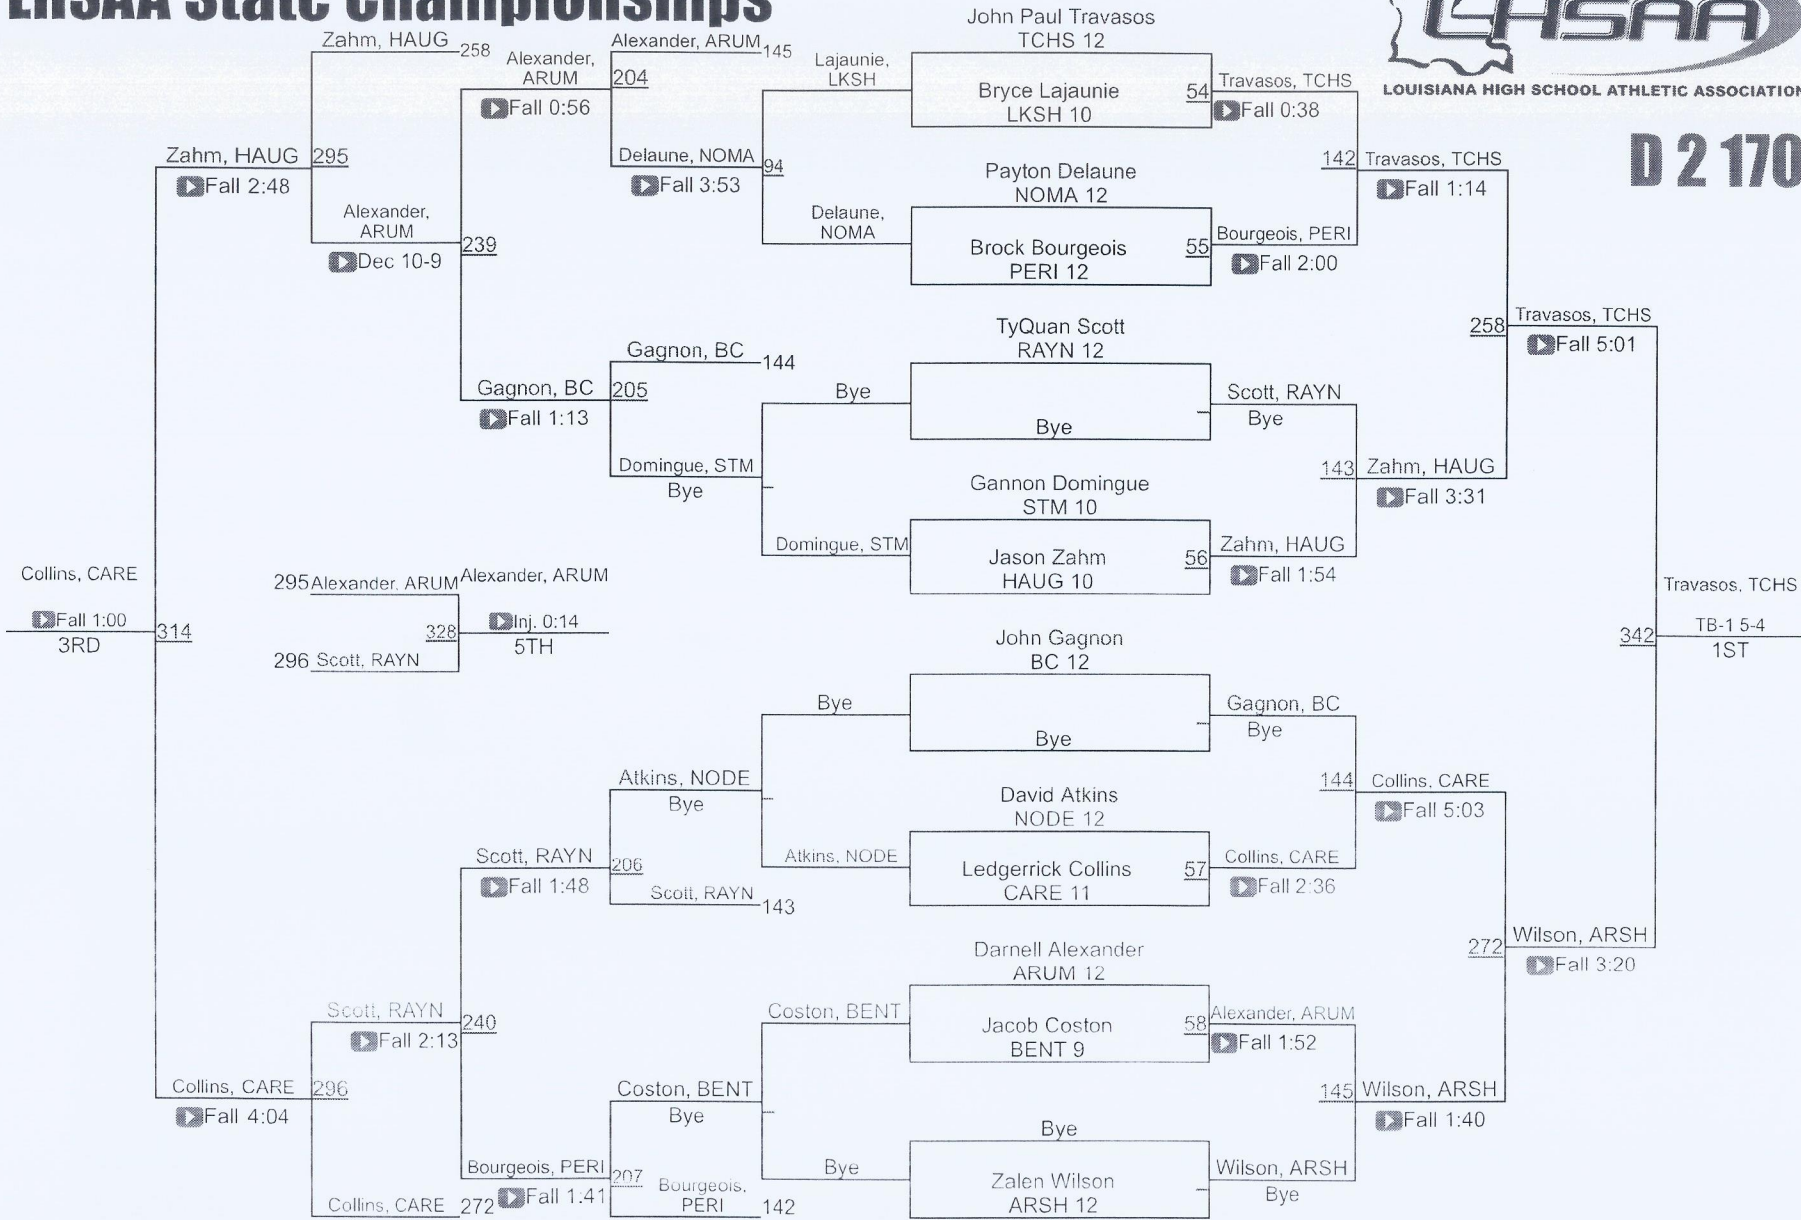

LHSAA State Championships

D 2 170